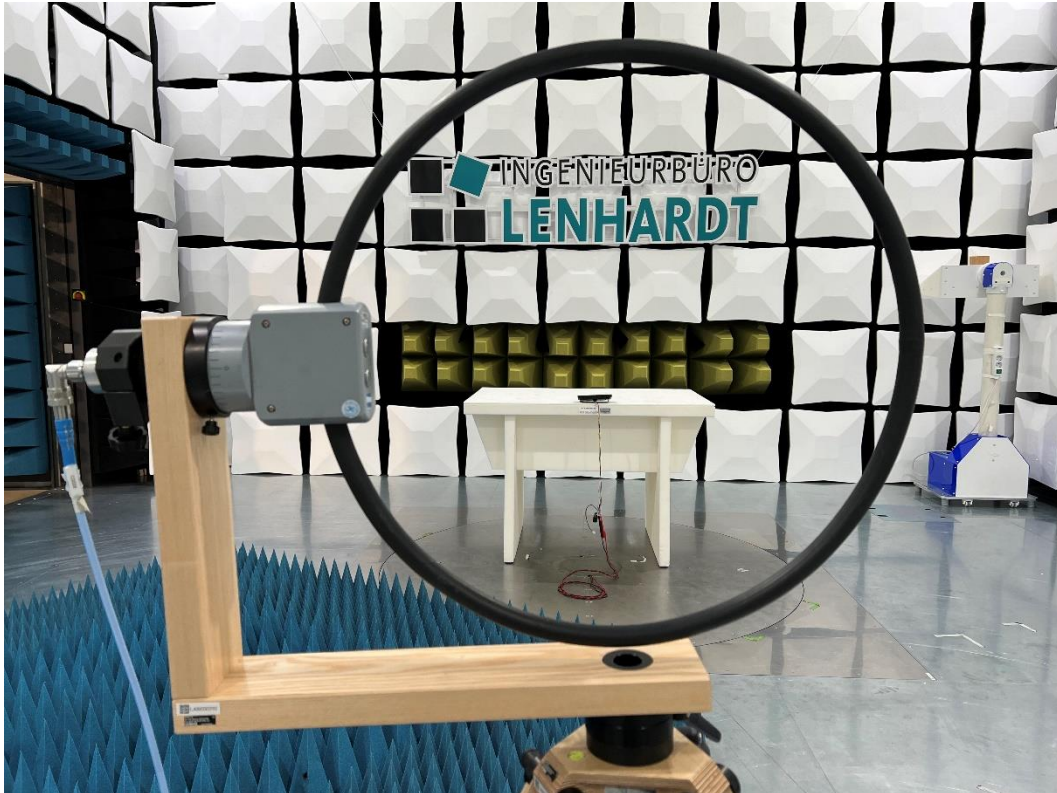

Annex 2 Test Setup Photographs

Photo No. 4, measurement in SAC, 9 kHz – 30 MHz, overall view:

Photo No. 5, measurement in SAC, 9 kHz – 30 MHz, close view:

TR no.: 23028490-32632-0

2023-05-03

Photo No. 6, measurement in SAC, 30 MHz – 1 GHz, overall view:

Photo No. 7, measurement in climatic chamber, overall view:

TR no.: 23028490-32632-0

2023-05-03

Photo No. 8, measurement in climatic chamber, close view:

End of Test Report
