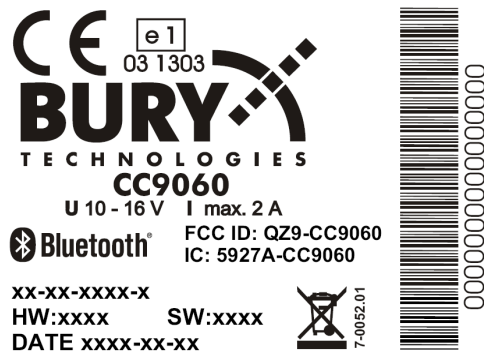

Label information of Comfort Compact 9060

Content example (currently without necessary FCC ID & IC ID):

Label location front: