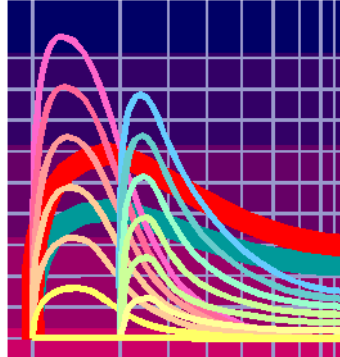

Annex A of test report R30141A Edition 1 Revision 1
EUT: BCM001
Manufacturer: Bury GmbH & Co. KG

30141_a.jpg BCM001 test set-up preliminary emission test below 1 GHz

**PHOENIX
TEST-LAB**

Annex A of test report R30141A Edition 1 Revision 1
EUT: BCM001
Manufacturer: Bury GmbH & Co. KG