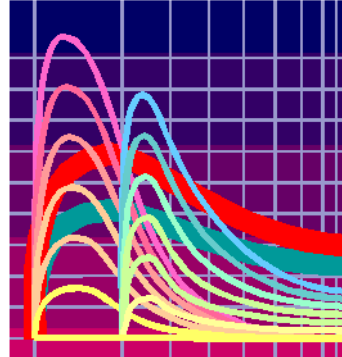

**PHOENIX
TEST-LAB**

Annex A of test report R30141A Edition 1 Revision 1
EUT: BCM001
Manufacturer: Bury GmbH & Co. KG