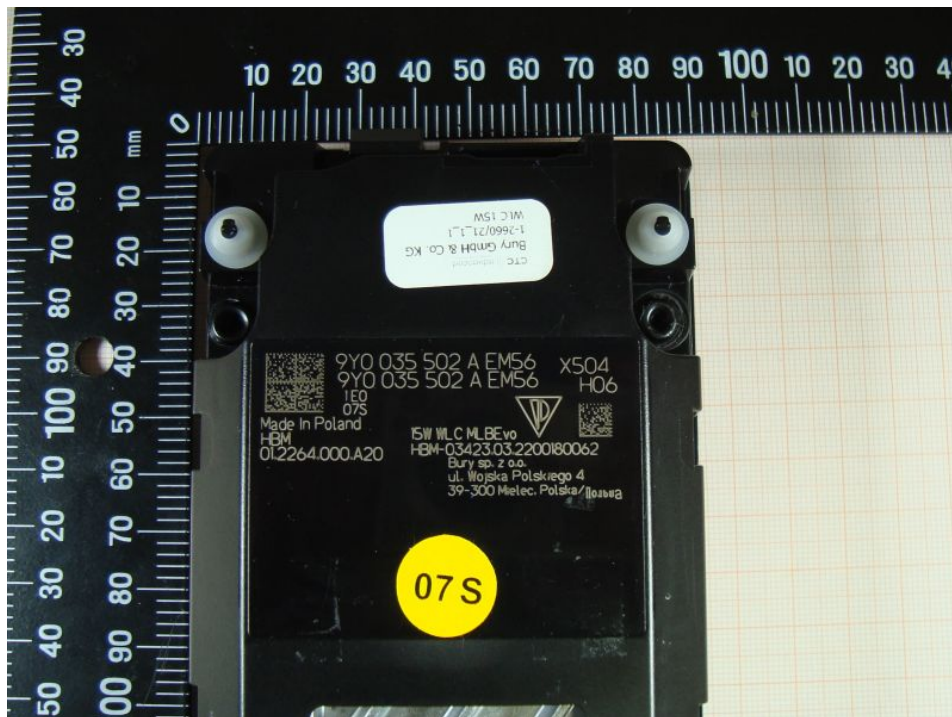

Annex A

No.1-2660/21-01-21_Annex_A

External photos of the Device Under Test

This document is electronically signed and valid without handwritten signature.
For verification of the electronic signatures, the public keys can be requested at the testing laboratory.

Document authorized:

Hans-Joachim Wolsdorfer
Lab Manager
Radio Communications

Photos Annex A

Photo 1

Photo 2

Photo 3

Photo 4

Photo 5