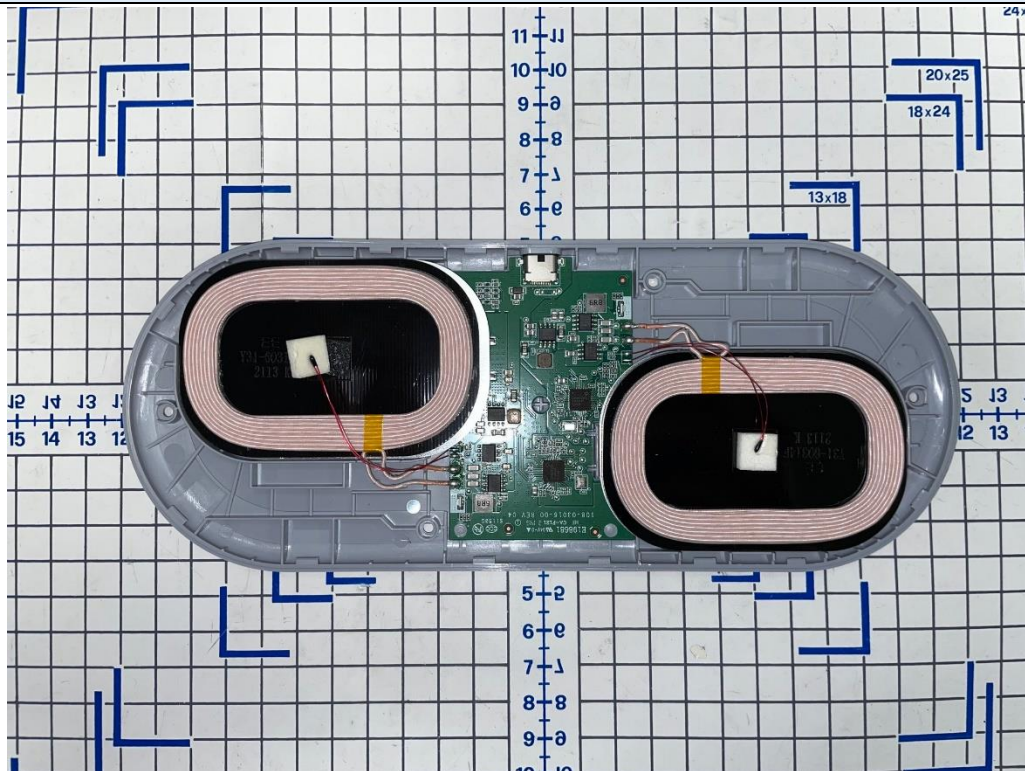

APPENDIX B.2

PHOTOGRAPHS OF EUT

INTERNAL PHOTOS

Applicant	Nike, Inc.
Model Name	WC-04
FCC ID	QYU-WC04
Reference Test Report No.:	HA220214-GGC-002-R01

Internal View

Main Board Front

Main Board Rear