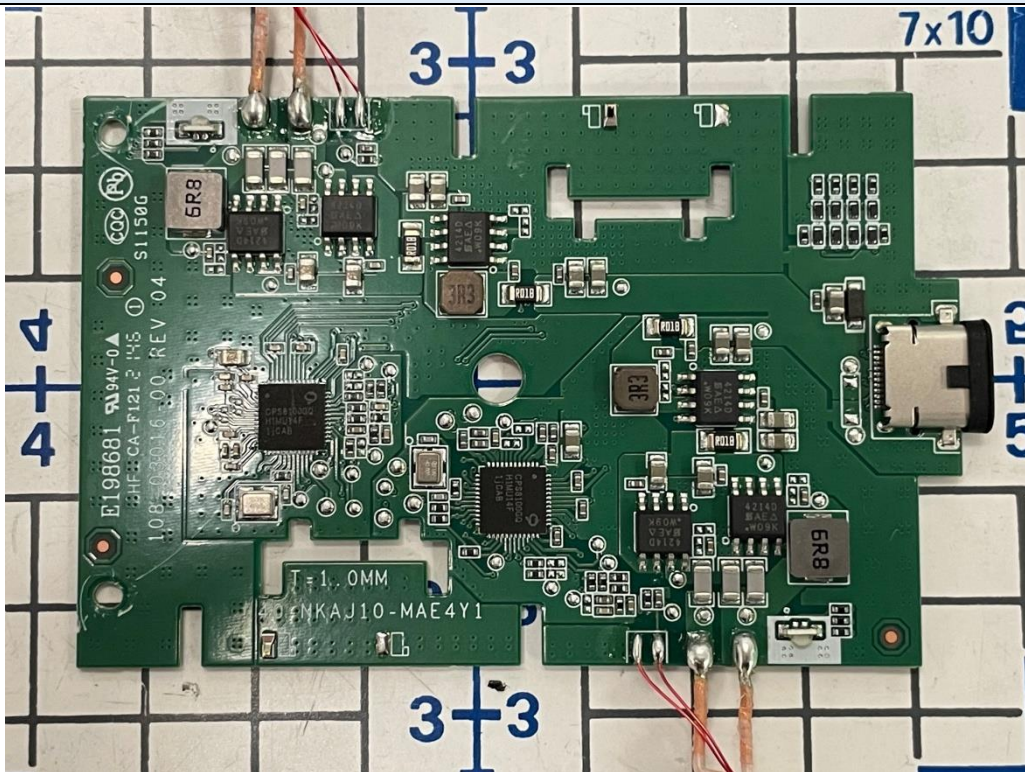

APPENDIX B.2

PHOTOGRAPHS OF EUT

INTERNAL PHOTOS

Applicant	Nike, Inc.
Model Name	WC-04
FCC ID	QYU-WC04
Reference Test Report No.:	HA220214-GGC-002-R01

Internal View

Main Board Front

Main Board Rear