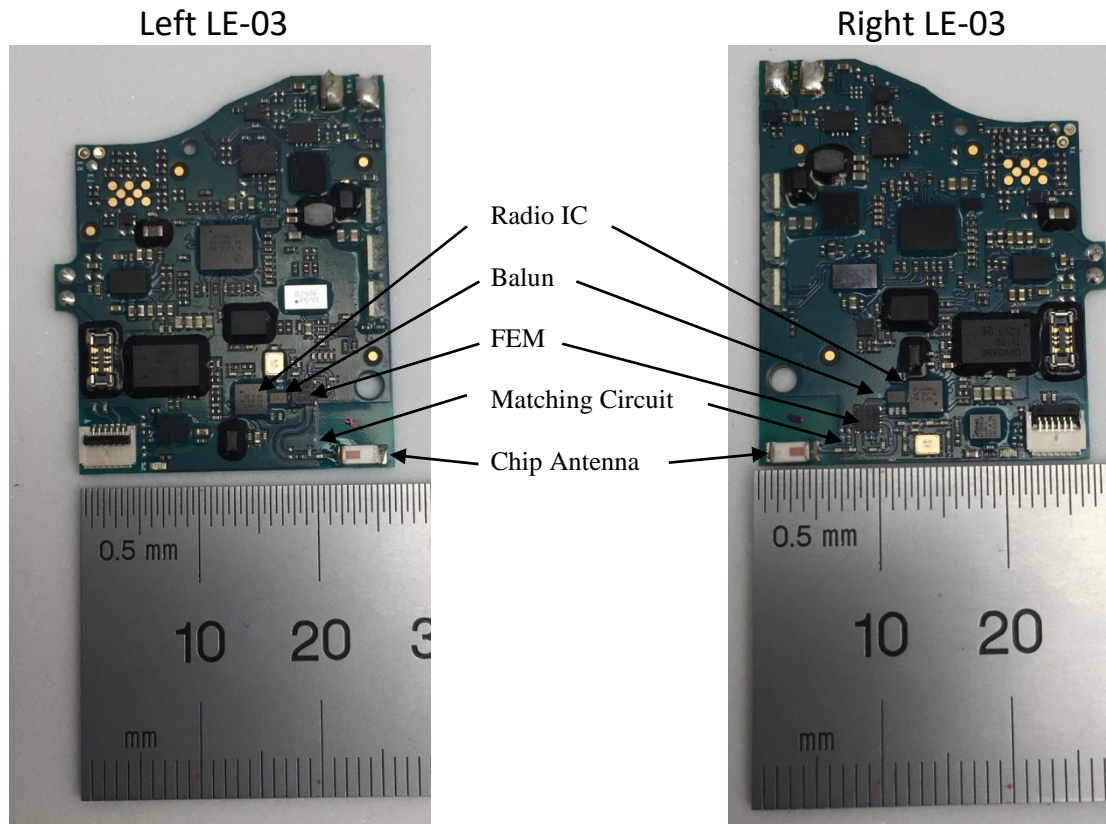

MODEL: Nike Adapt LE-03
EUT PHOTOS – INTERNAL

PCBA FRONT VIEW

CONFIDENTIALITY: This document contains confidential and proprietary Nike information. Do not distribute, copy, or forward without express permission.

MODEL: Nike Adapt LE-03
EUT PHOTOS – INTERNAL

PCBA BACK VIEW

Left LE-03

Right LE-03

CONFIDENTIALITY: This document contains confidential and proprietary Nike information. Do not distribute, copy, or forward without express permission.