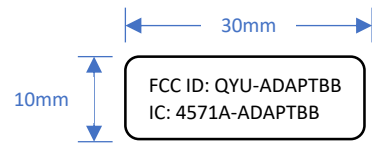

FCC ID: QYU-ADAPTBB

IC: 4571A-ADAPTBB

Sockliner Sticker

Font size: 8 pt

Adhesive need: to be permanently affixed to sockliner