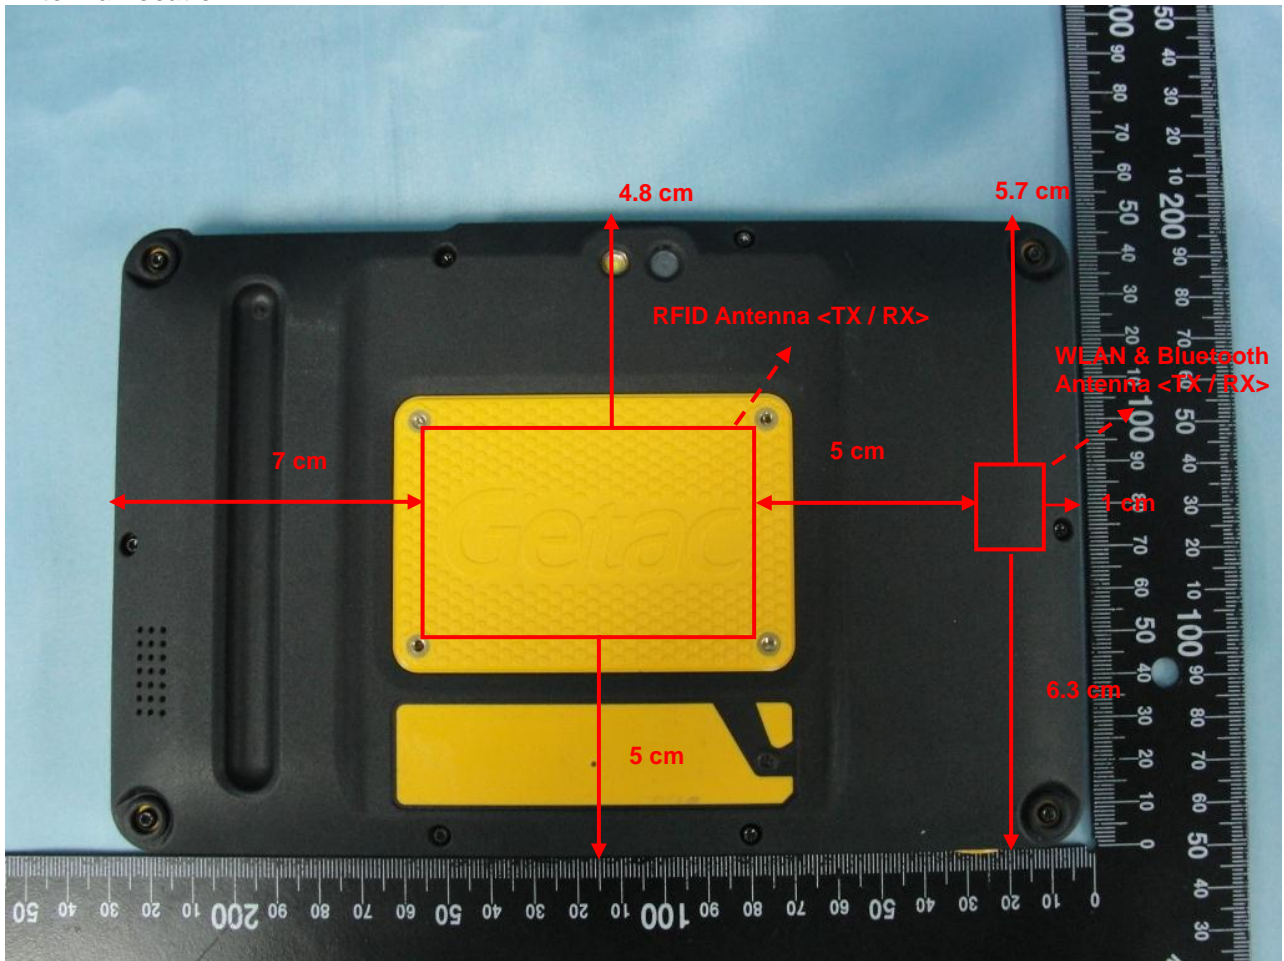

## Appendix D. Product Photos

Antenna Location :

Antenna	Length	Width
WLAN & Bluetooth <TX / RX>	2.5cm	2.2cm
RFID Antenna <TX / RX>	7.8cm	4.7cm

## Appendix E. Test Setup Photos

Bottom Face with Phantom 0 cm Gap

Edge 4 with Phantom 0 cm Gap