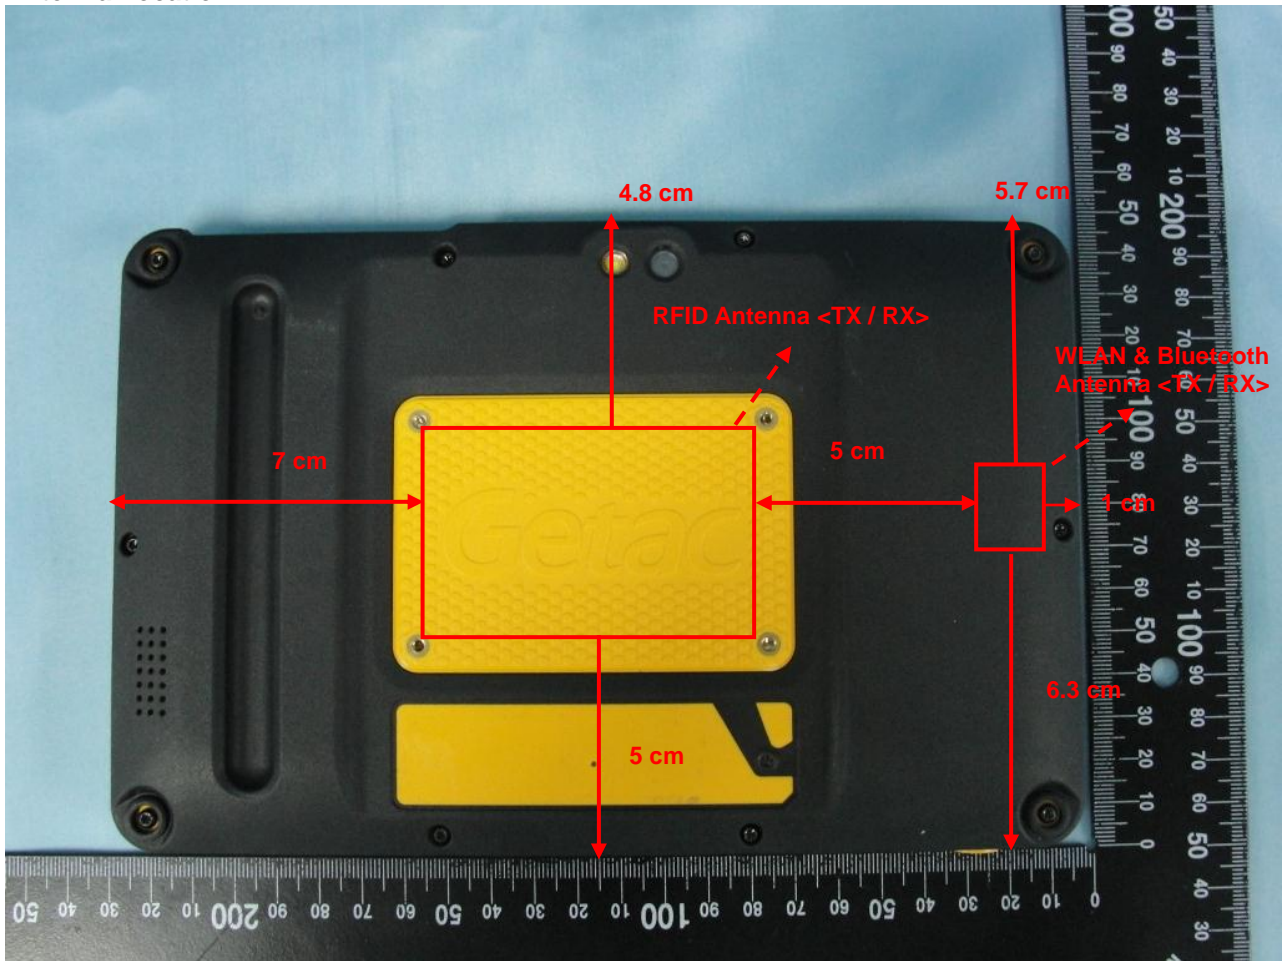

Appendix D. Product Photos

Antenna Location :

Antenna	Length	Width
WLAN & Bluetooth <TX / RX>	2.5cm	2.2cm
RFID Antenna <TX / RX>	7.8cm	4.7cm

Appendix E. Test Setup Photos

Bottom Face with Phantom 0 cm Gap

Edge 4 with Phantom 0 cm Gap