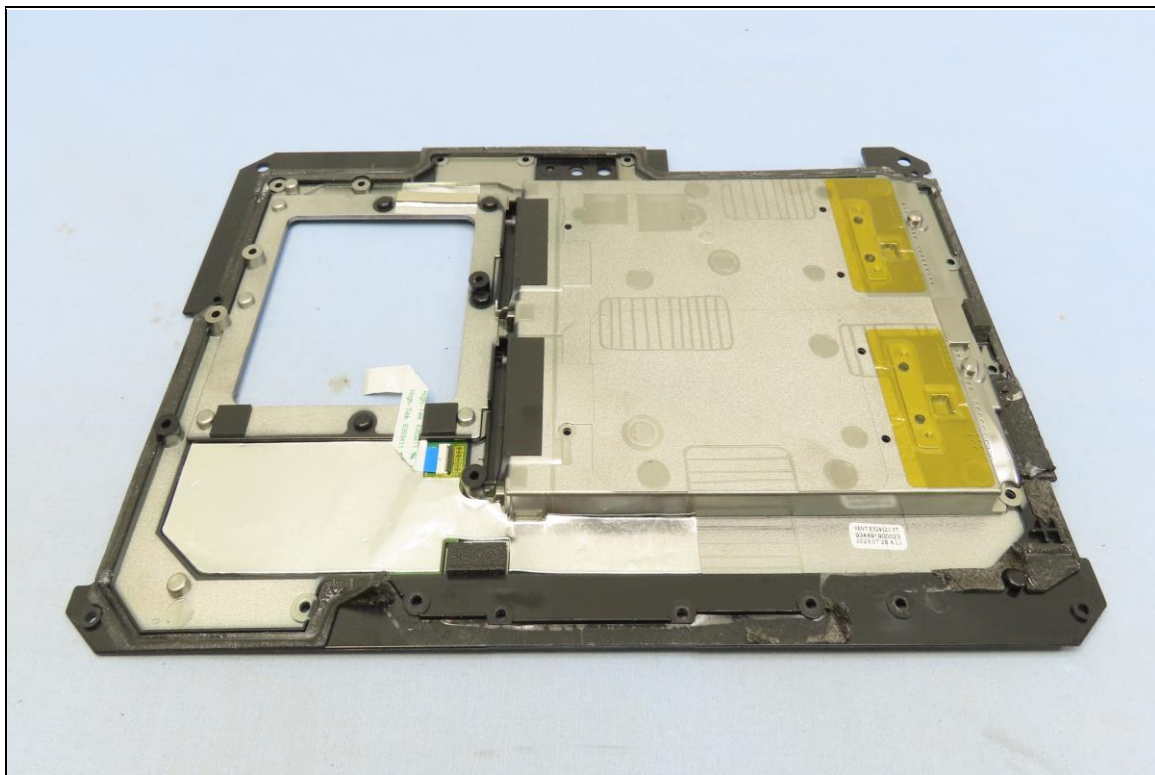

CONSTRUCTION PHOTOS OF EUT

Brand: Getac, Model: ZX10

Battery, Brand: Getac, Model: BP1S2P4990B