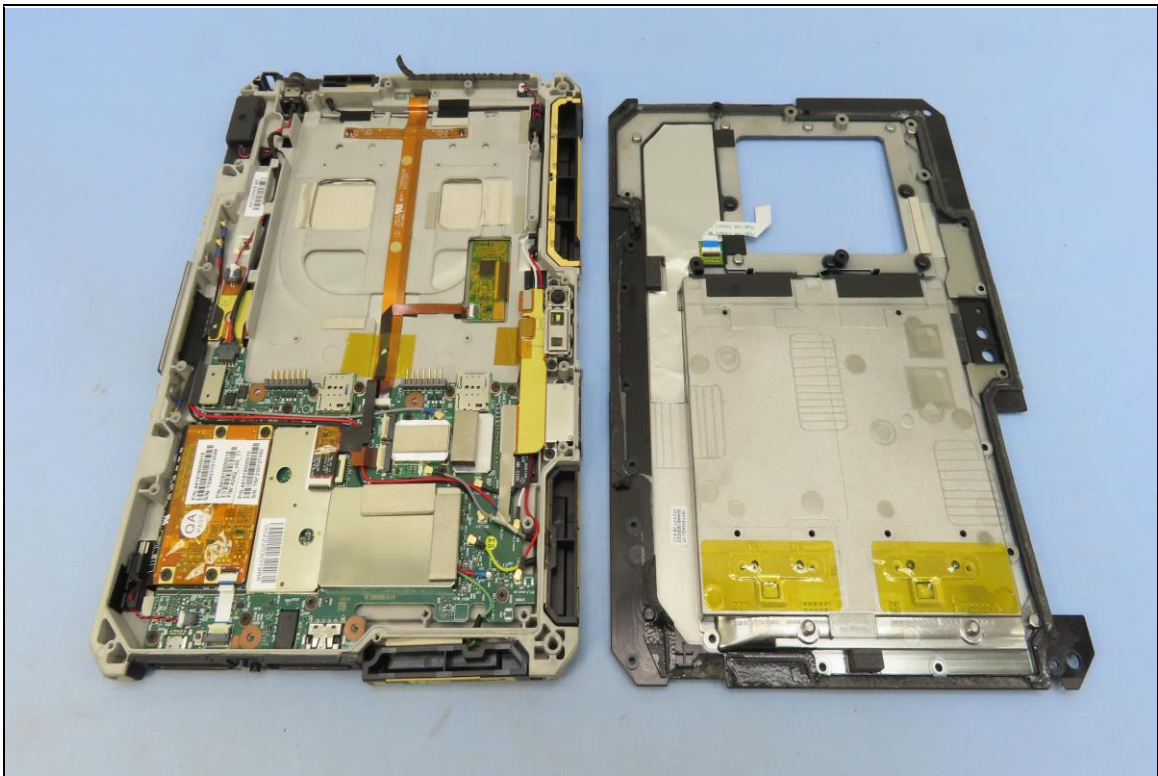

CONSTRUCTION PHOTOS OF EUT

Brand: Getac, Model: ZX10

Battery, Brand: Getac, Model: BP1S2P4990B