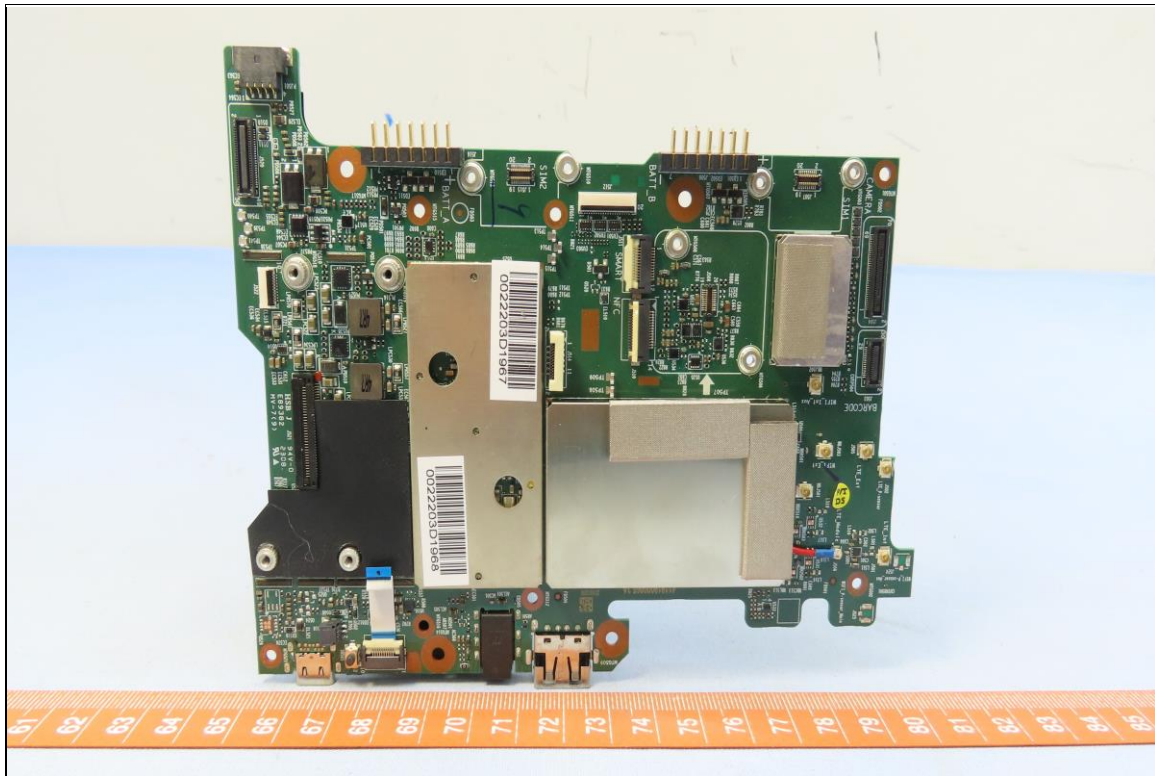

CONSTRUCTION PHOTOS OF EUT

Brand: Getac, Model: ZX10

Battery, Brand: Getac, Model: BP1S2P4990B