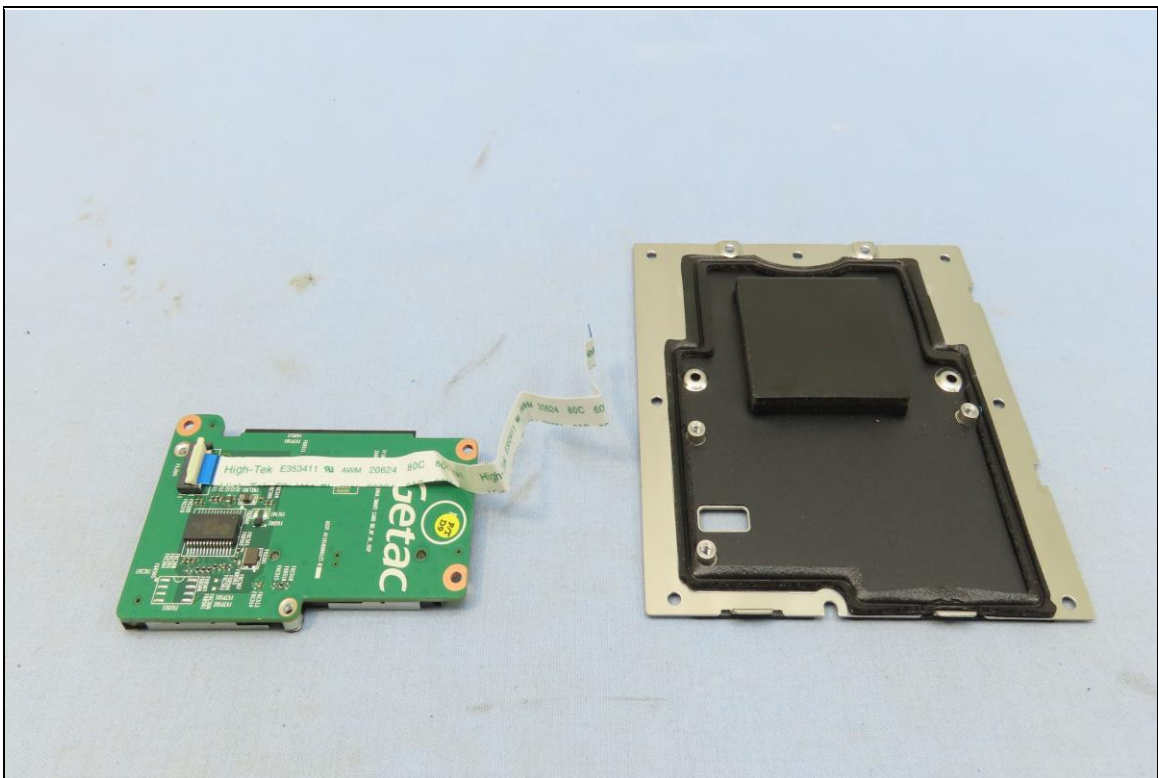

CONSTRUCTION PHOTOS OF EUT

Brand: Getac, Model: ZX10

Battery, Brand: Getac, Model: BP1S2P4990B