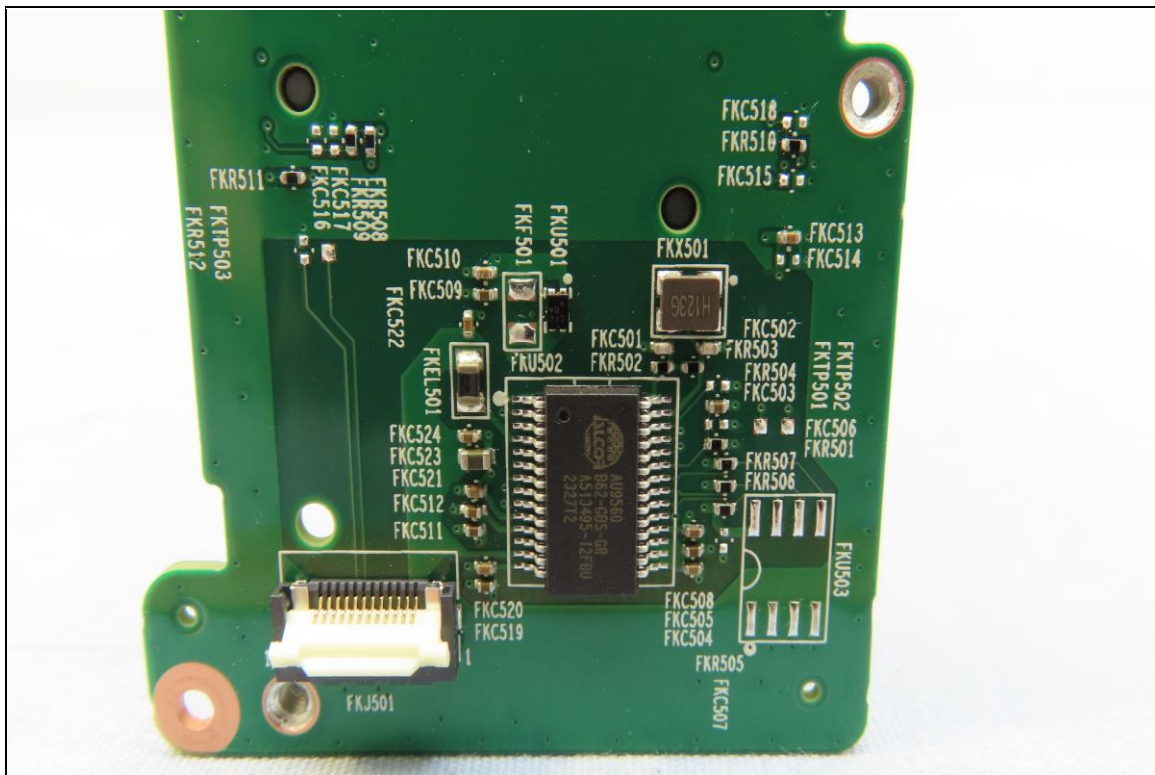

CONSTRUCTION PHOTOS OF EUT

Brand: Getac, Model: ZX10

Battery, Brand: Getac, Model: BP1S2P4990B