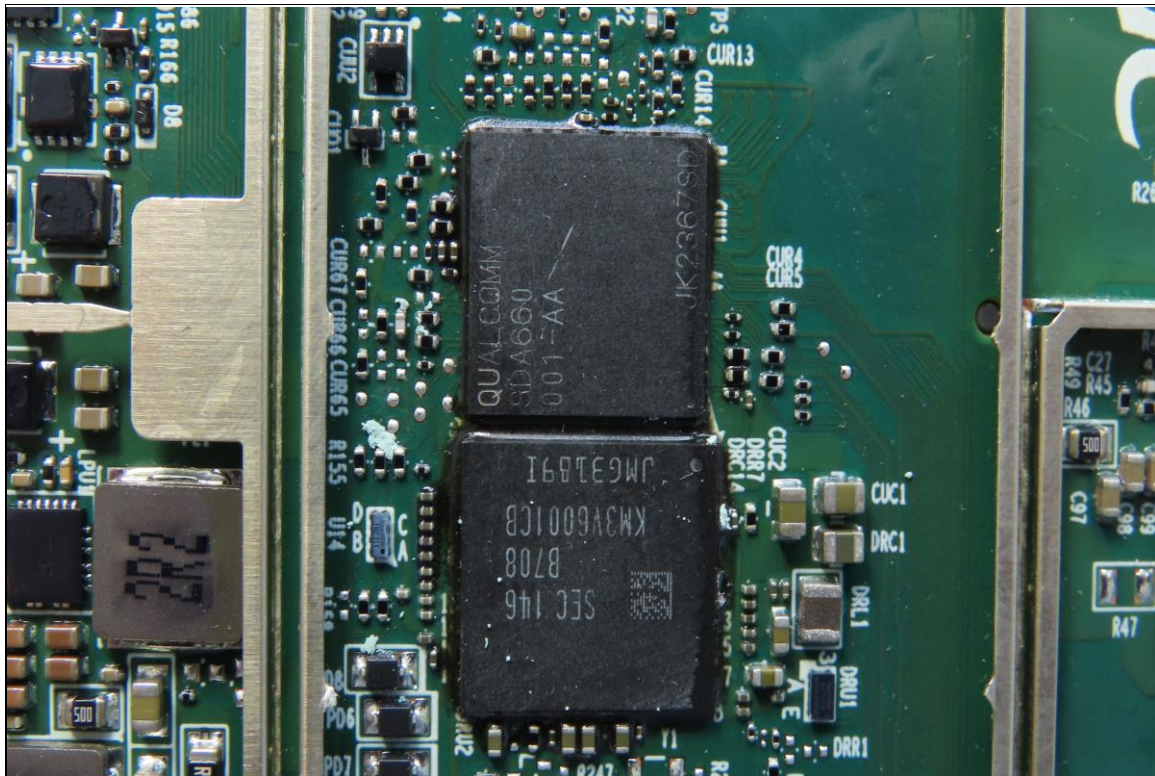

CONSTRUCTION PHOTOS OF EUT

Brand: Getac, Model: ZX10

Battery, Brand: Getac, Model: BP1S2P4990B