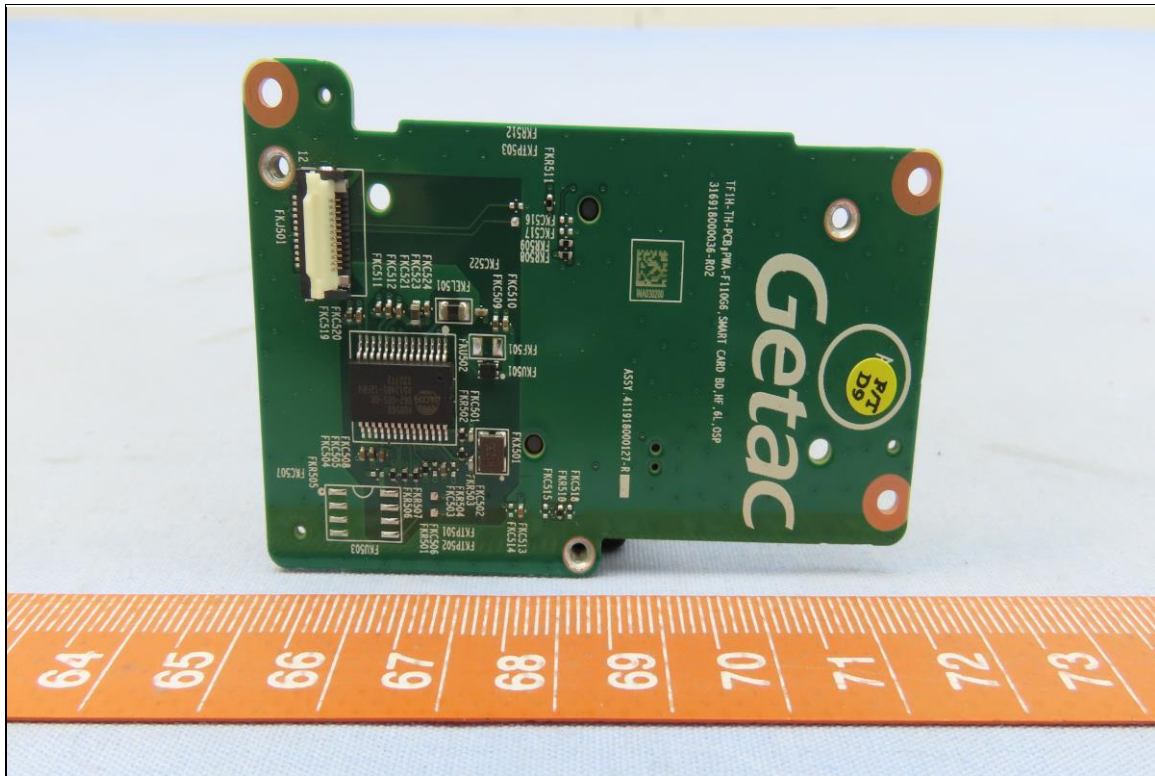

CONSTRUCTION PHOTOS OF EUT

Brand: Getac, Model: ZX10

Battery, Brand: Getac, Model: BP1S2P4990B