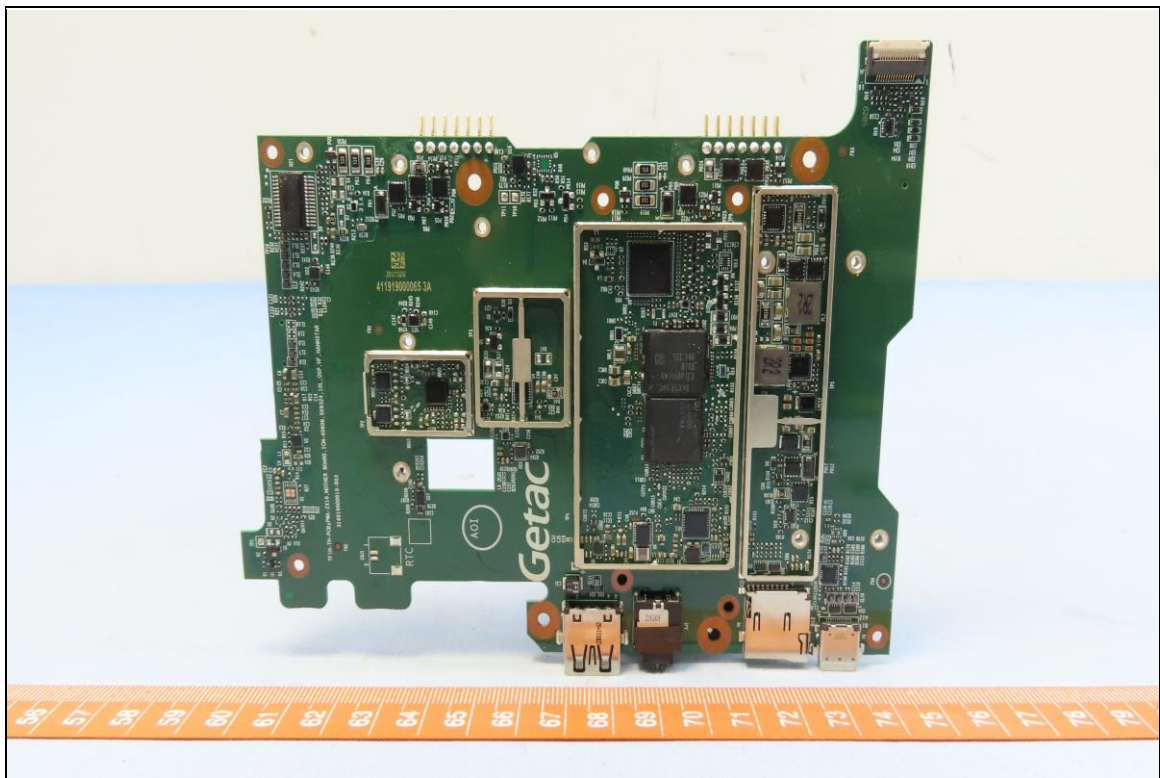

CONSTRUCTION PHOTOS OF EUT

Brand: Getac, Model: ZX10

Battery, Brand: Getac, Model: BP1S2P4990B