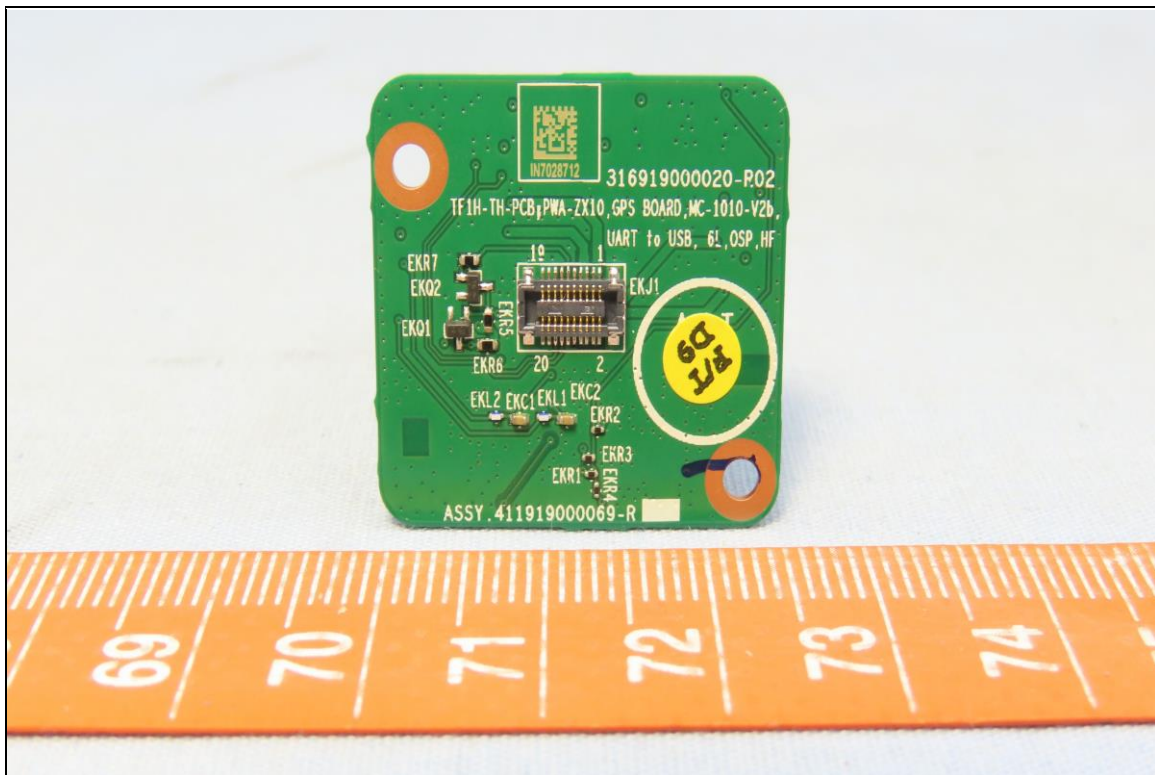

CONSTRUCTION PHOTOS OF EUT

Brand: Getac, Model: ZX10

Battery, Brand: Getac, Model: BP1S2P4990B