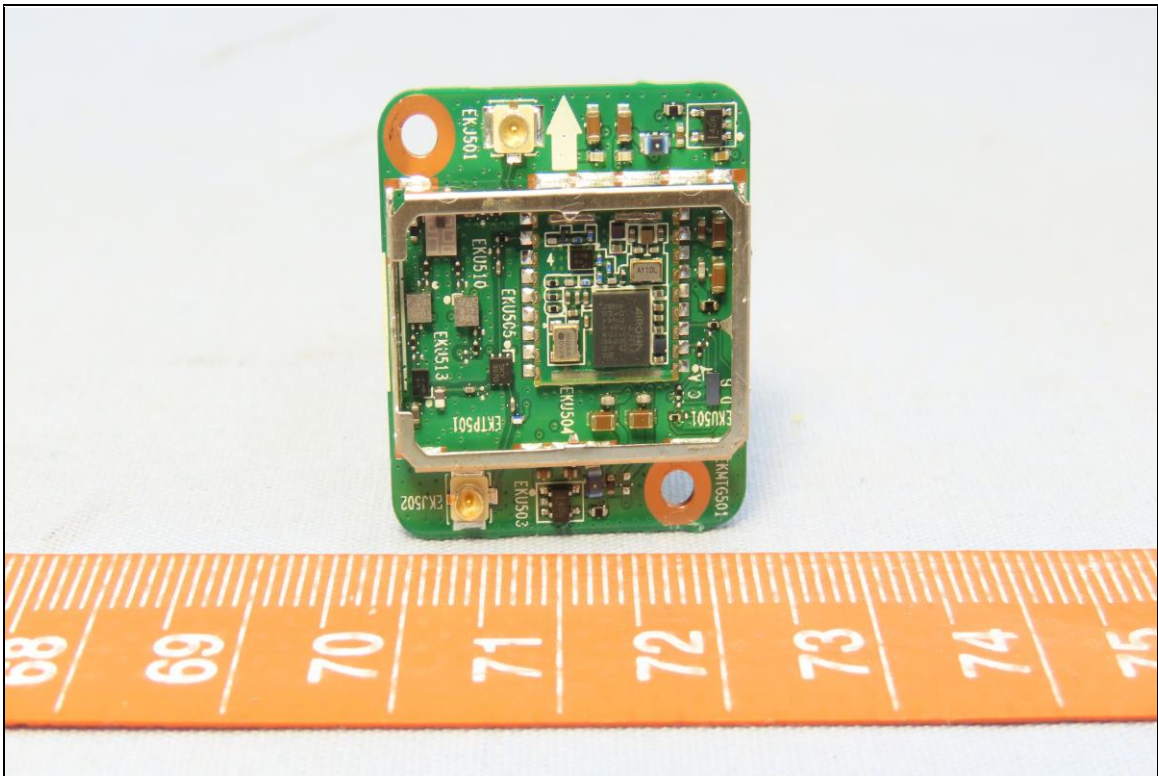

CONSTRUCTION PHOTOS OF EUT

Brand: Getac, Model: ZX10

Battery, Brand: Getac, Model: BP1S2P4990B