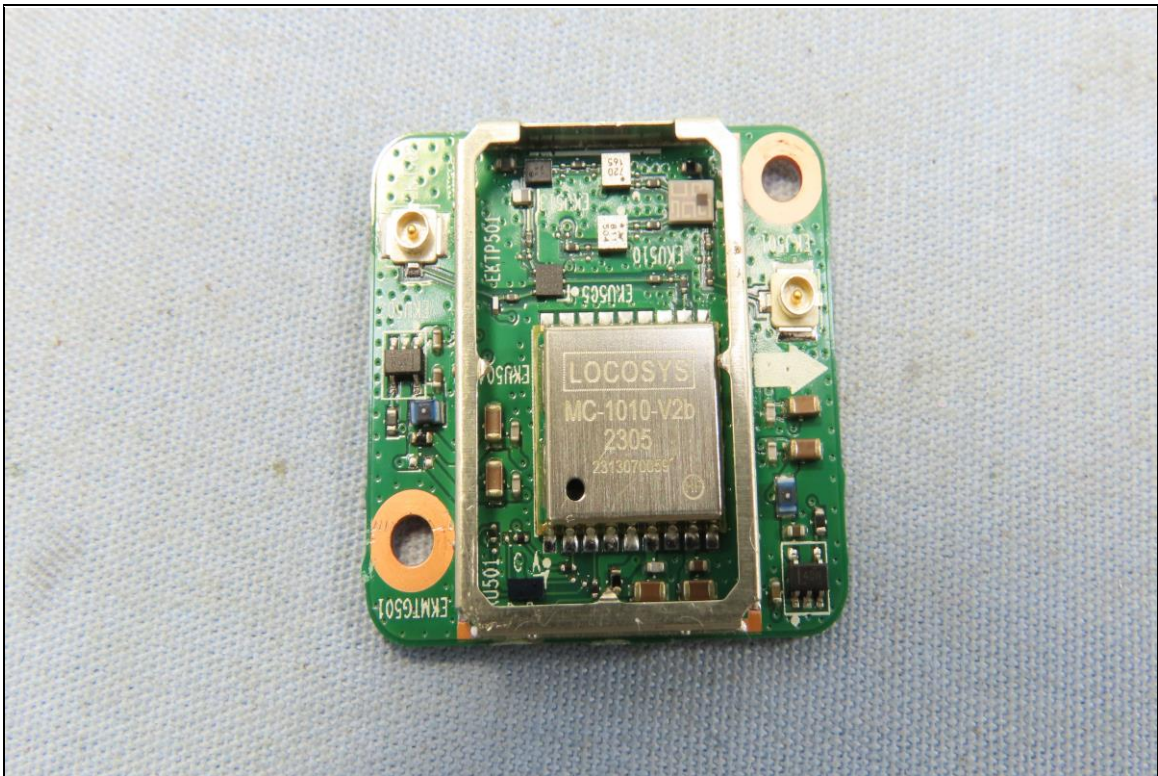

CONSTRUCTION PHOTOS OF EUT

Brand: Getac, Model: ZX10

Battery, Brand: Getac, Model: BP1S2P4990B