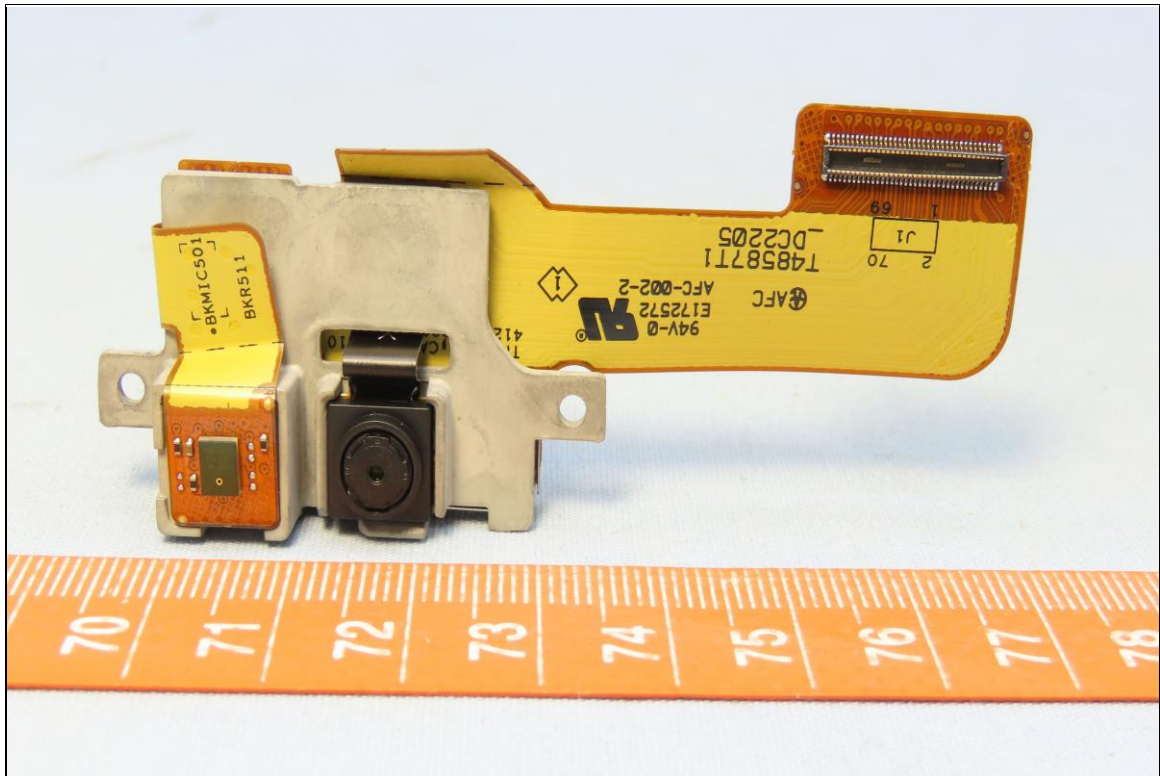

CONSTRUCTION PHOTOS OF EUT

Brand: Getac, Model: ZX10

Battery, Brand: Getac, Model: BP1S2P4990B