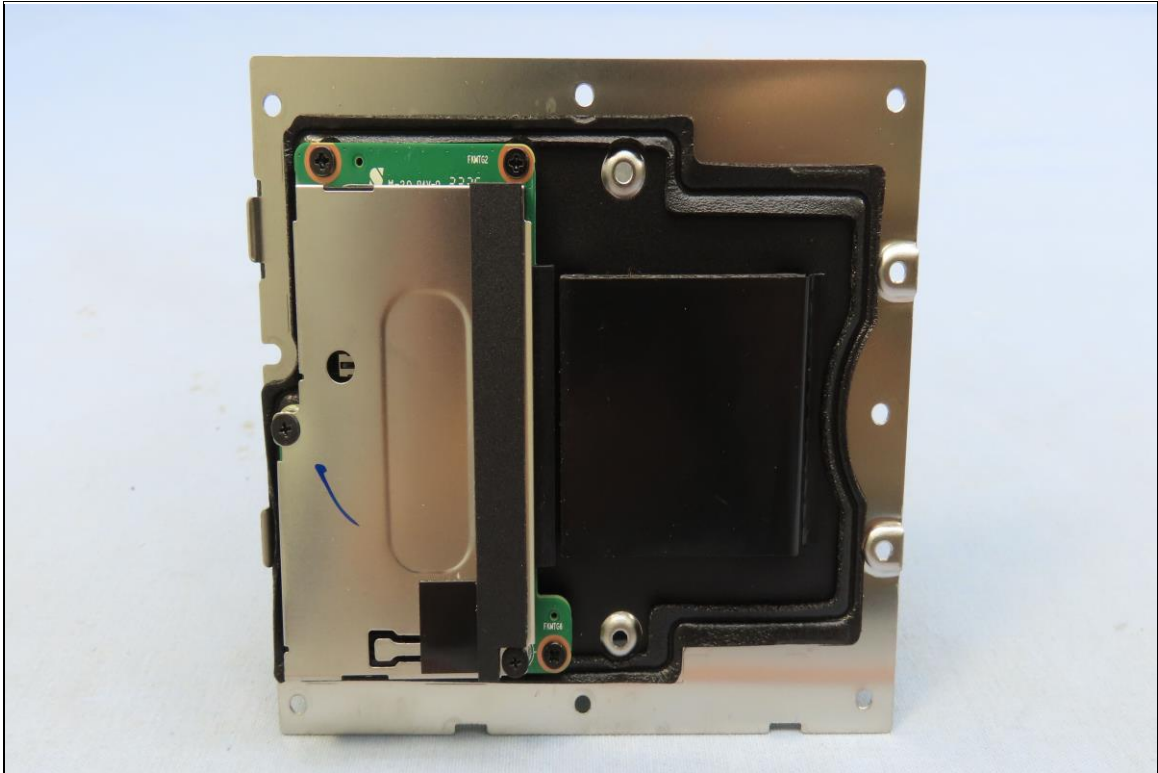

CONSTRUCTION PHOTOS OF EUT

Brand: Getac, Model: ZX10

Battery, Brand: Getac, Model: BP1S2P4990B