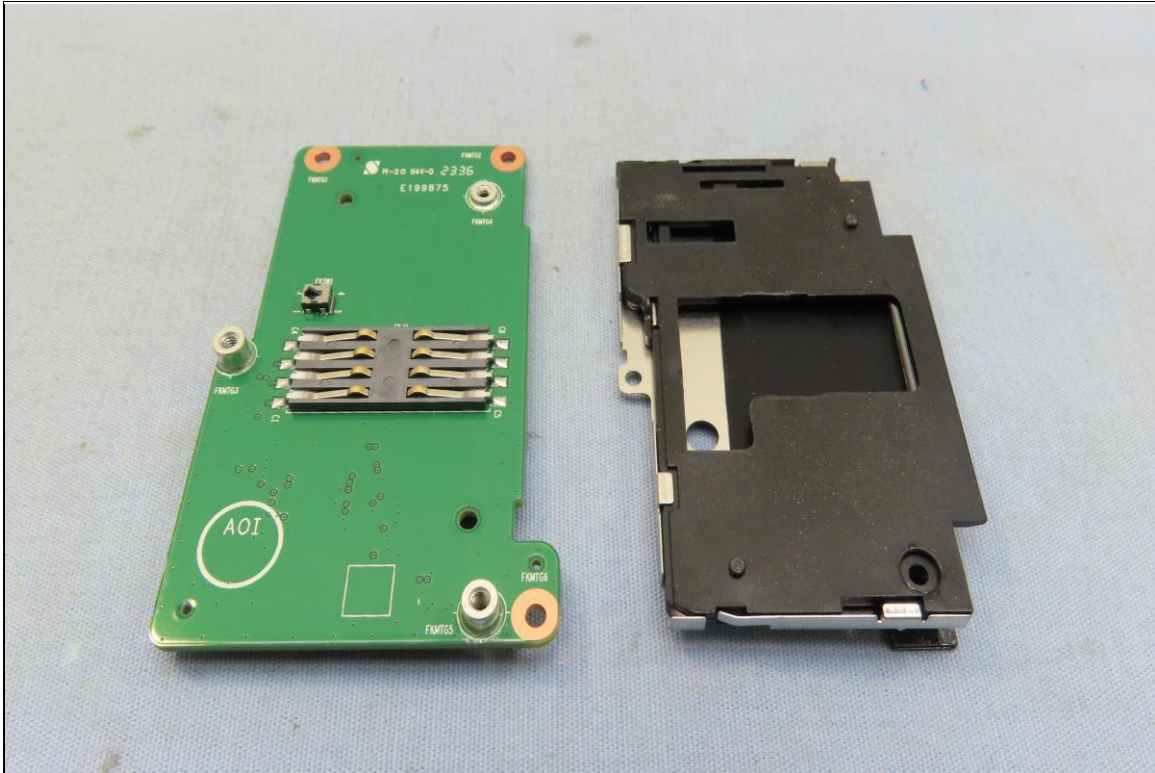

CONSTRUCTION PHOTOS OF EUT

Brand: Getac, Model: ZX10

Battery, Brand: Getac, Model: BP1S2P4990B