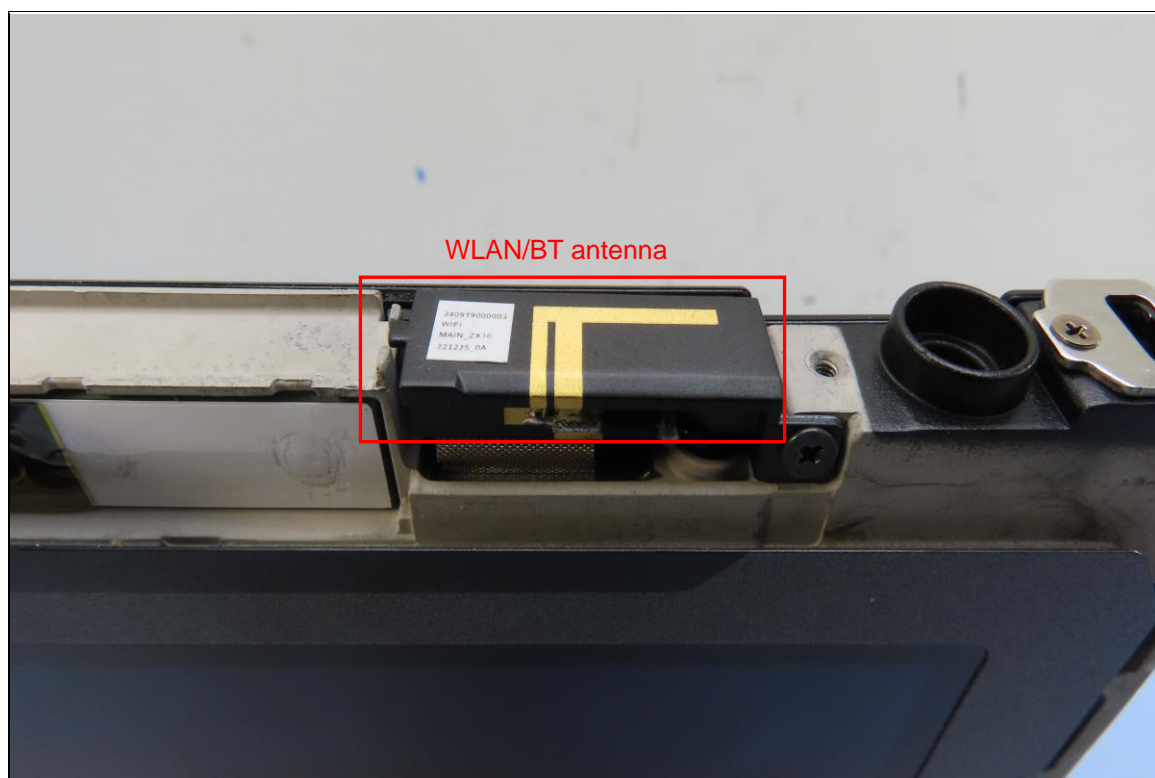

CONSTRUCTION PHOTOS OF EUT

Brand: Getac, Model: ZX10

Battery, Brand: Getac, Model: BP1S2P4990B