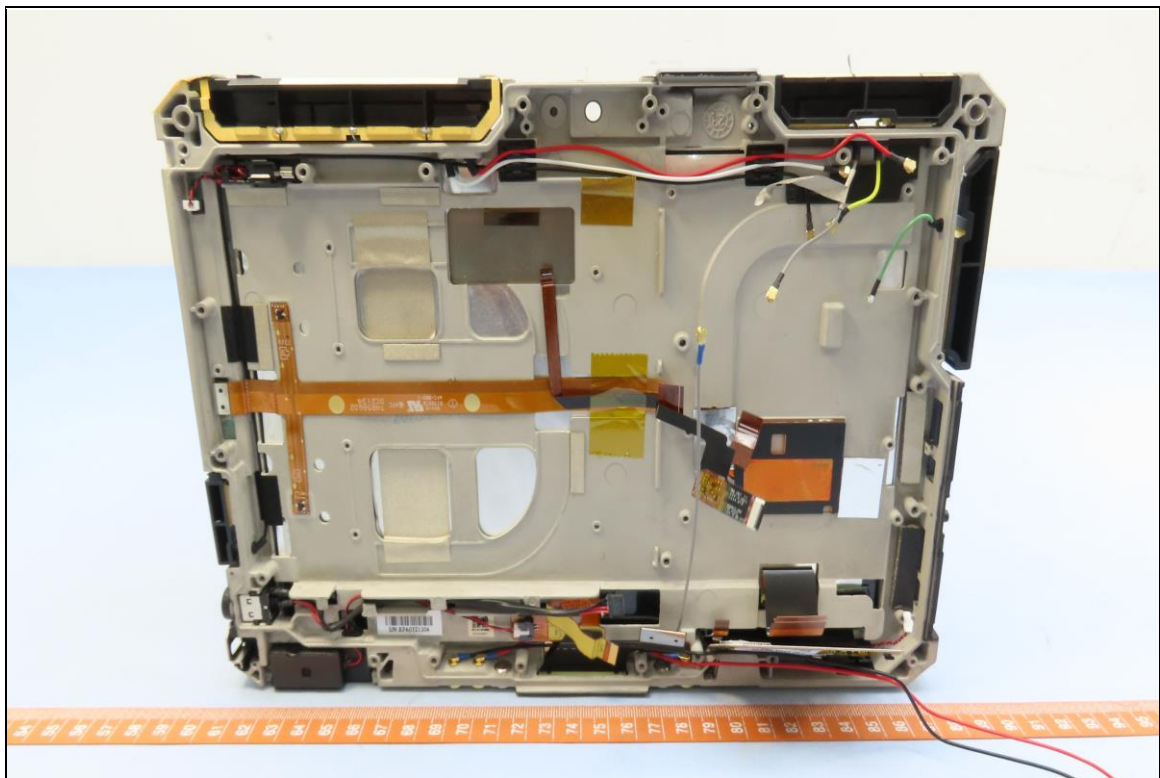

CONSTRUCTION PHOTOS OF EUT

Brand: Getac, Model: ZX10

Battery, Brand: Getac, Model: BP1S2P4990B