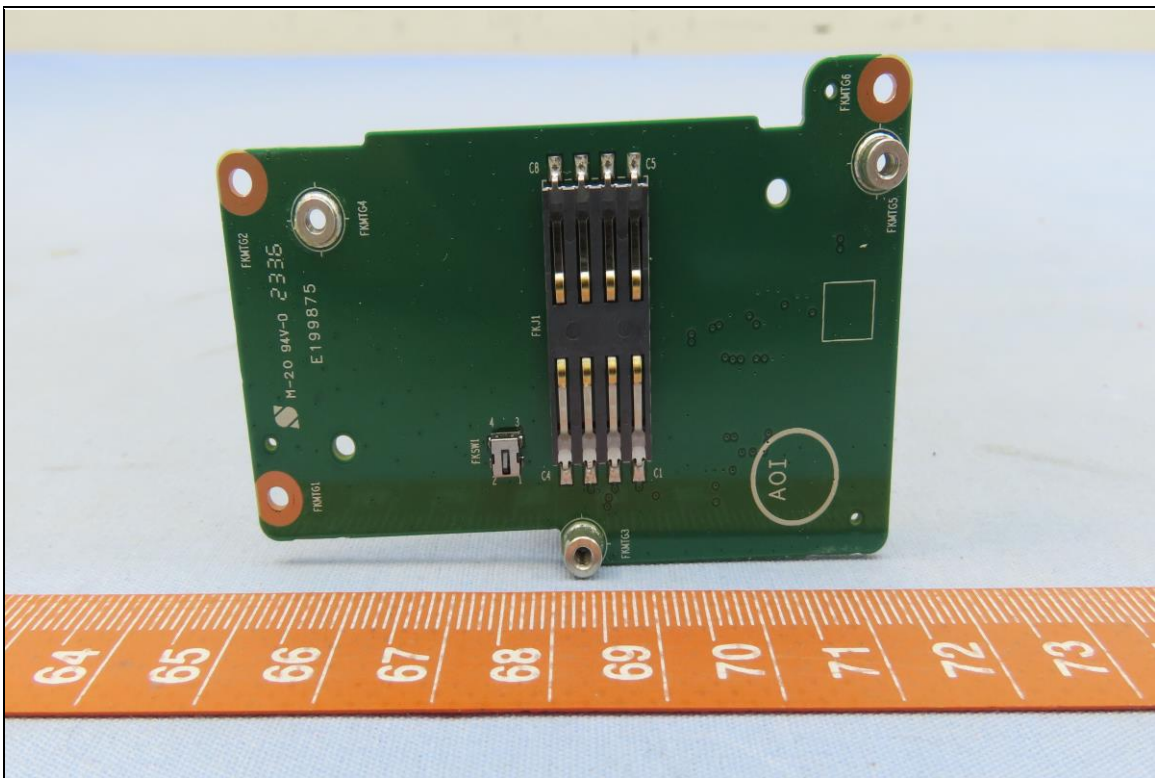

CONSTRUCTION PHOTOS OF EUT

Brand: Getac, Model: ZX10

Battery, Brand: Getac, Model: BP1S2P4990B