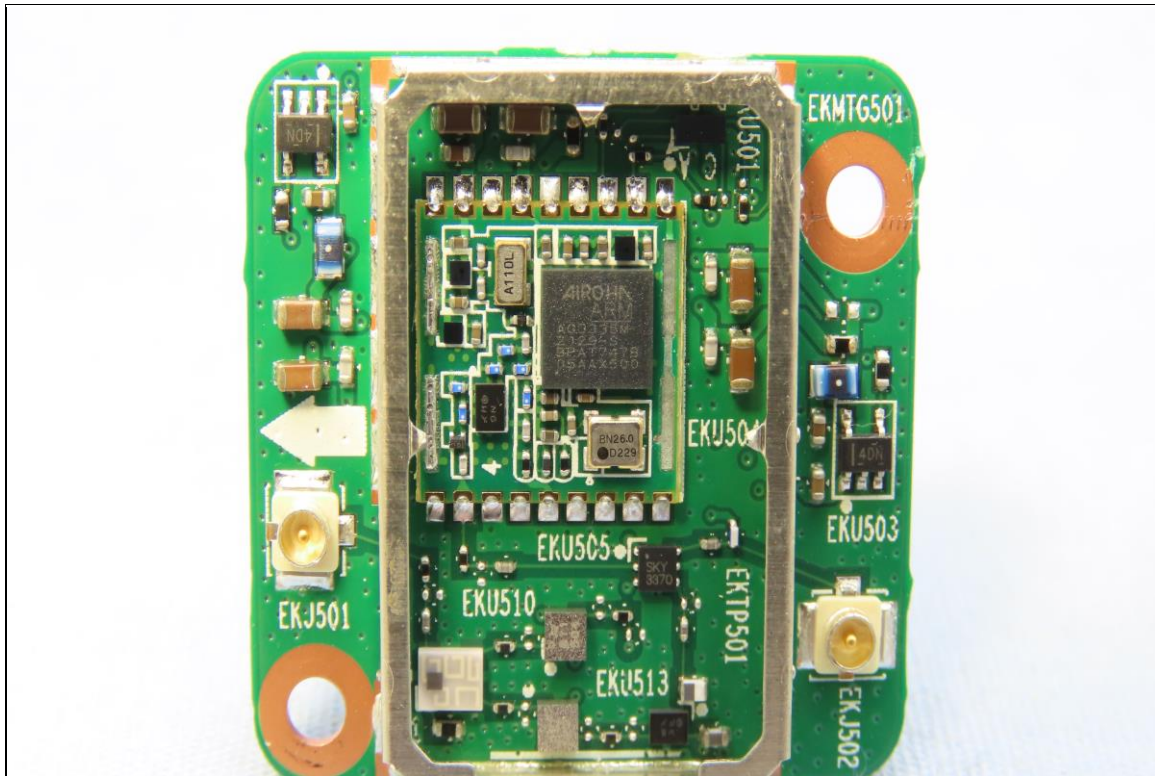

CONSTRUCTION PHOTOS OF EUT

Brand: Getac, Model: ZX10

Battery, Brand: Getac, Model: BP1S2P4990B