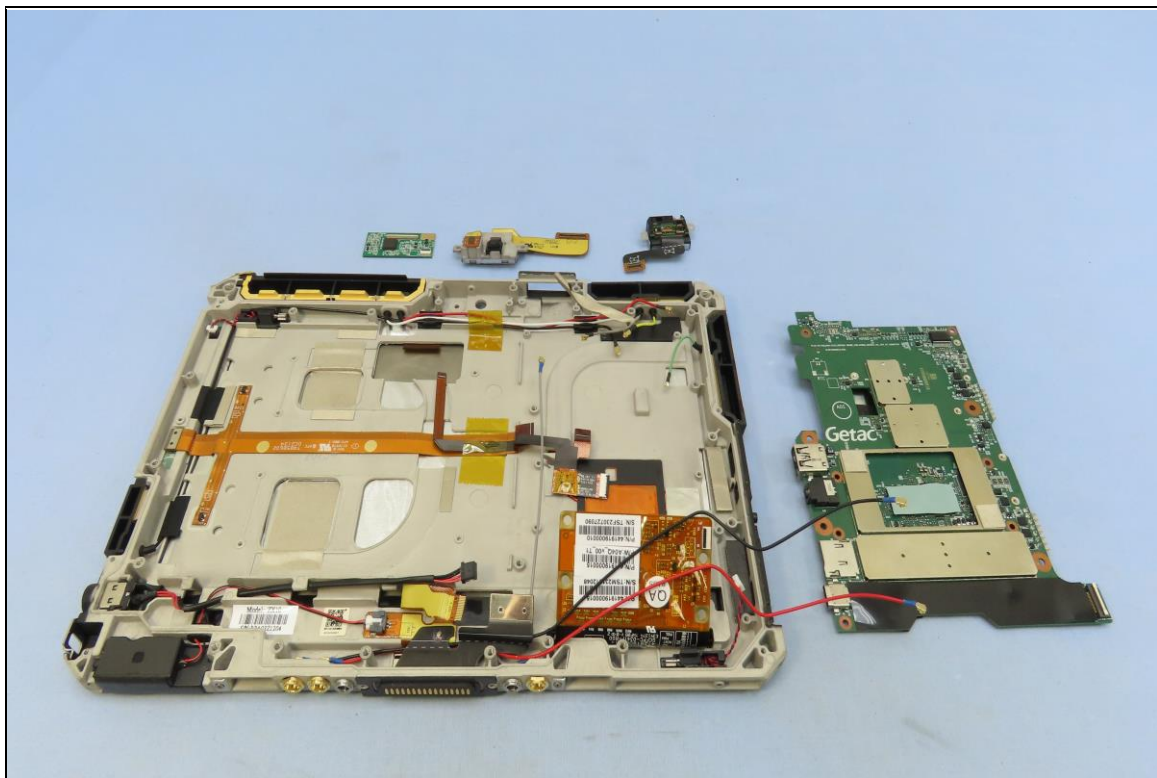

CONSTRUCTION PHOTOS OF EUT

Brand: Getac, Model: ZX10

Battery, Brand: Getac, Model: BP1S2P4990B