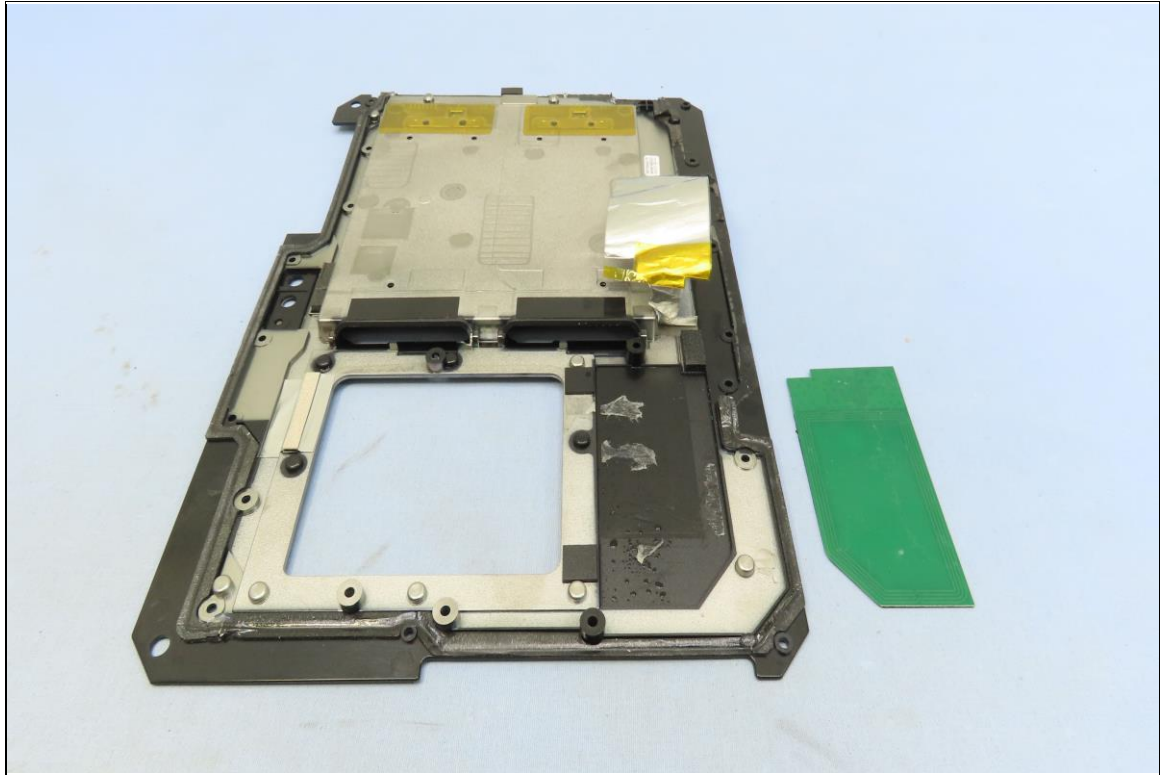

CONSTRUCTION PHOTOS OF EUT

Brand: Getac, Model: ZX10

Battery, Brand: Getac, Model: BP1S2P4990B