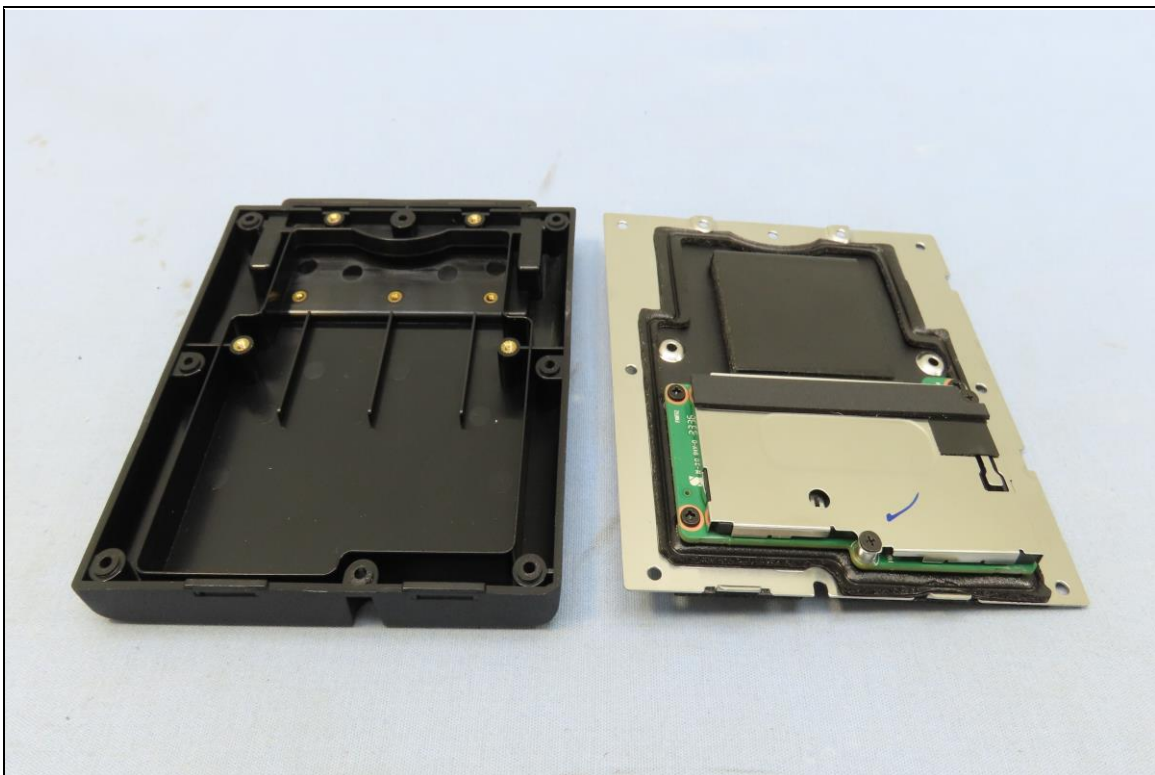

CONSTRUCTION PHOTOS OF EUT

Brand: Getac, Model: ZX10

Battery, Brand: Getac, Model: BP1S2P4990B