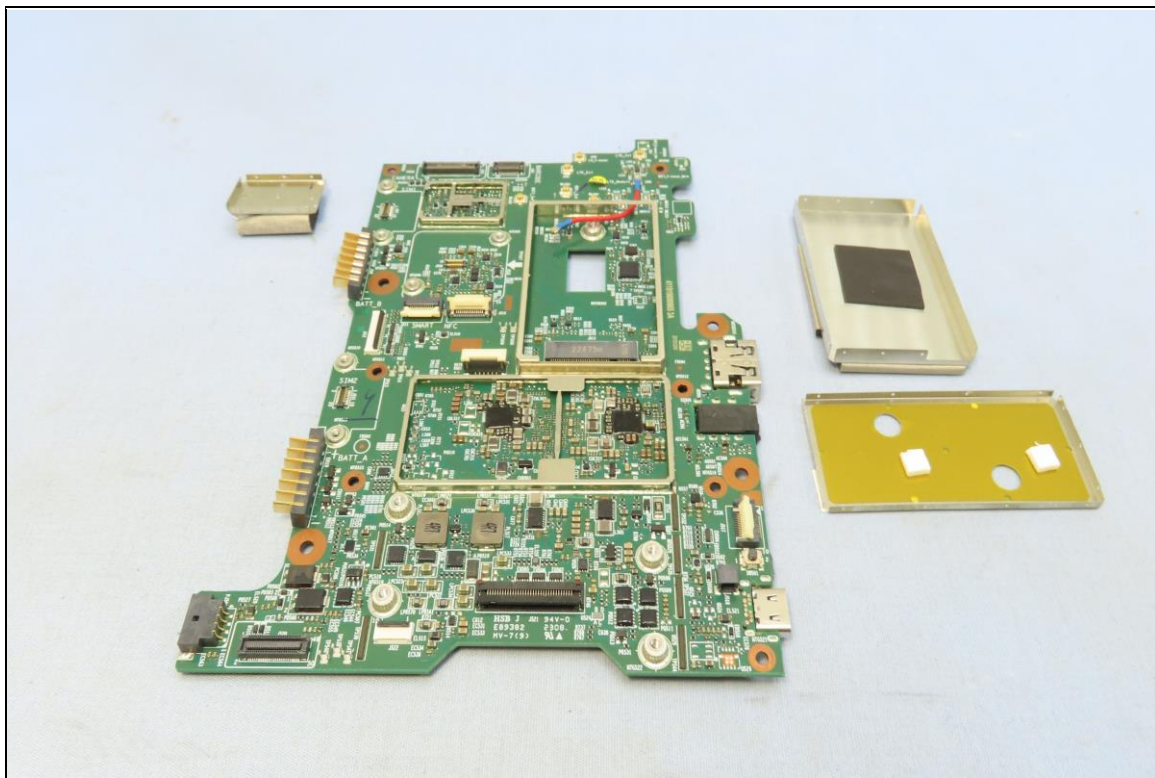

CONSTRUCTION PHOTOS OF EUT

Brand: Getac, Model: ZX10

Battery, Brand: Getac, Model: BP1S2P4990B