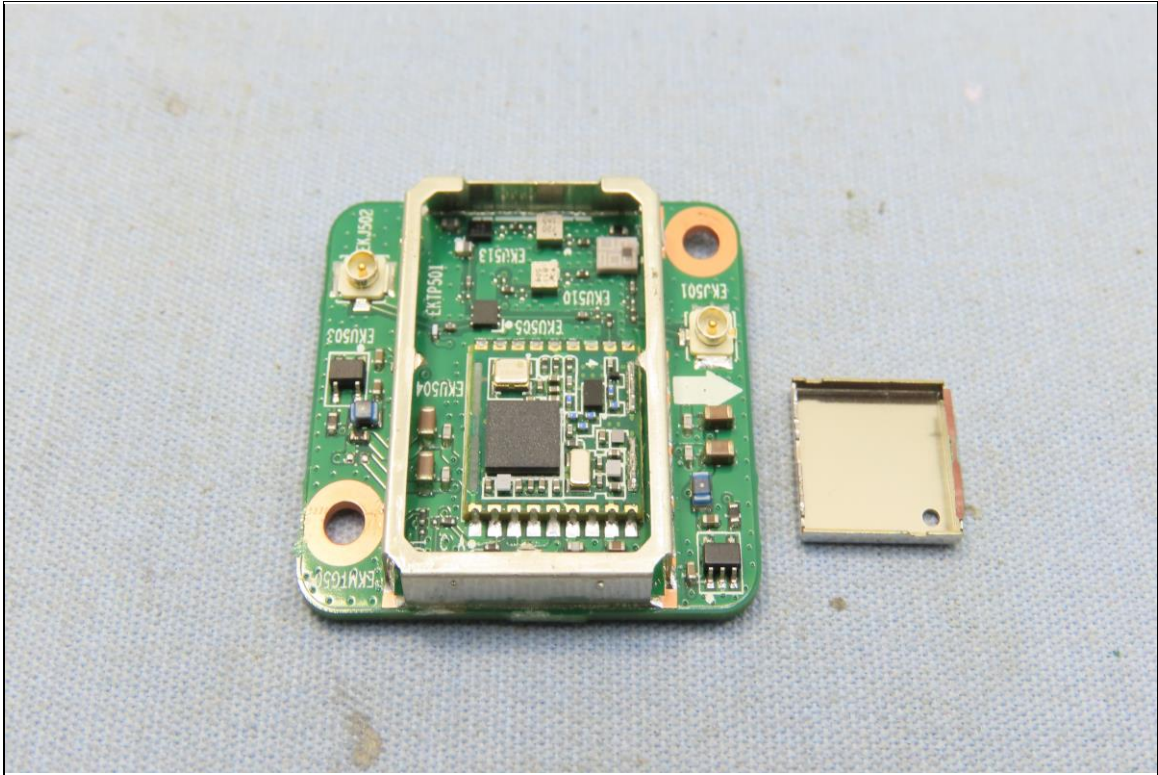

CONSTRUCTION PHOTOS OF EUT

Brand: Getac, Model: ZX10

Battery, Brand: Getac, Model: BP1S2P4990B