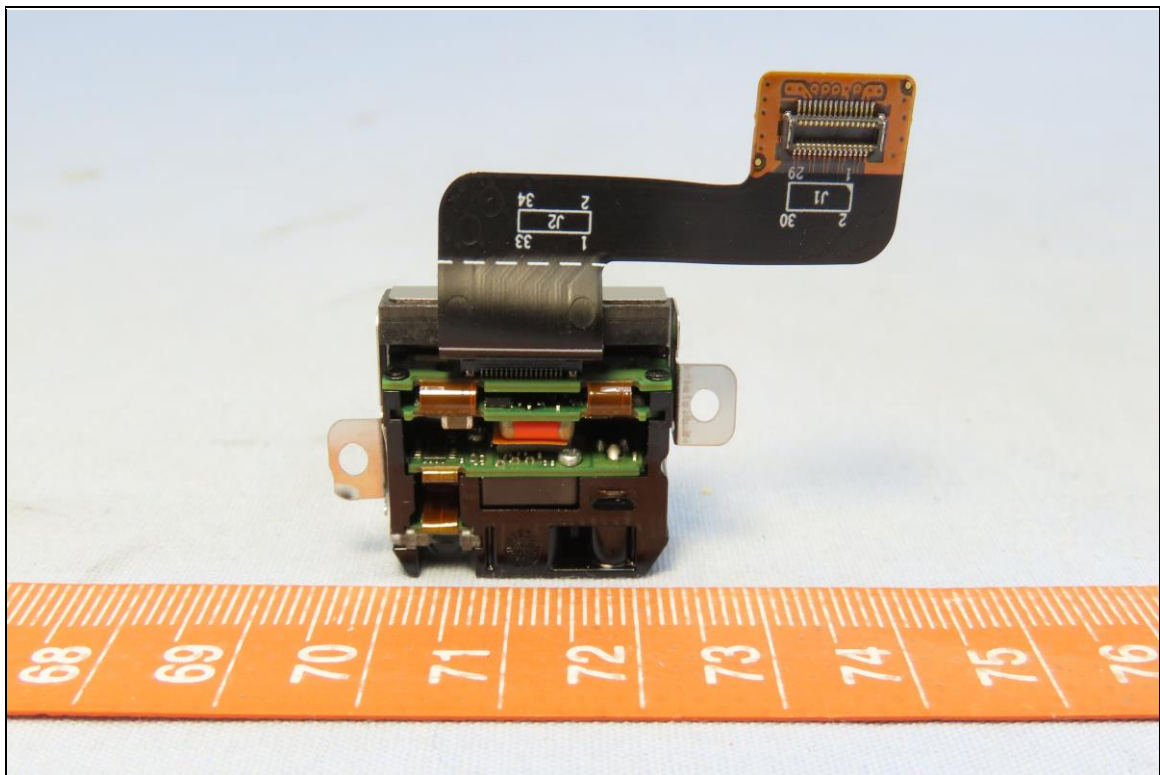

CONSTRUCTION PHOTOS OF EUT

Brand: Getac, Model: ZX10

Battery, Brand: Getac, Model: BP1S2P4990B