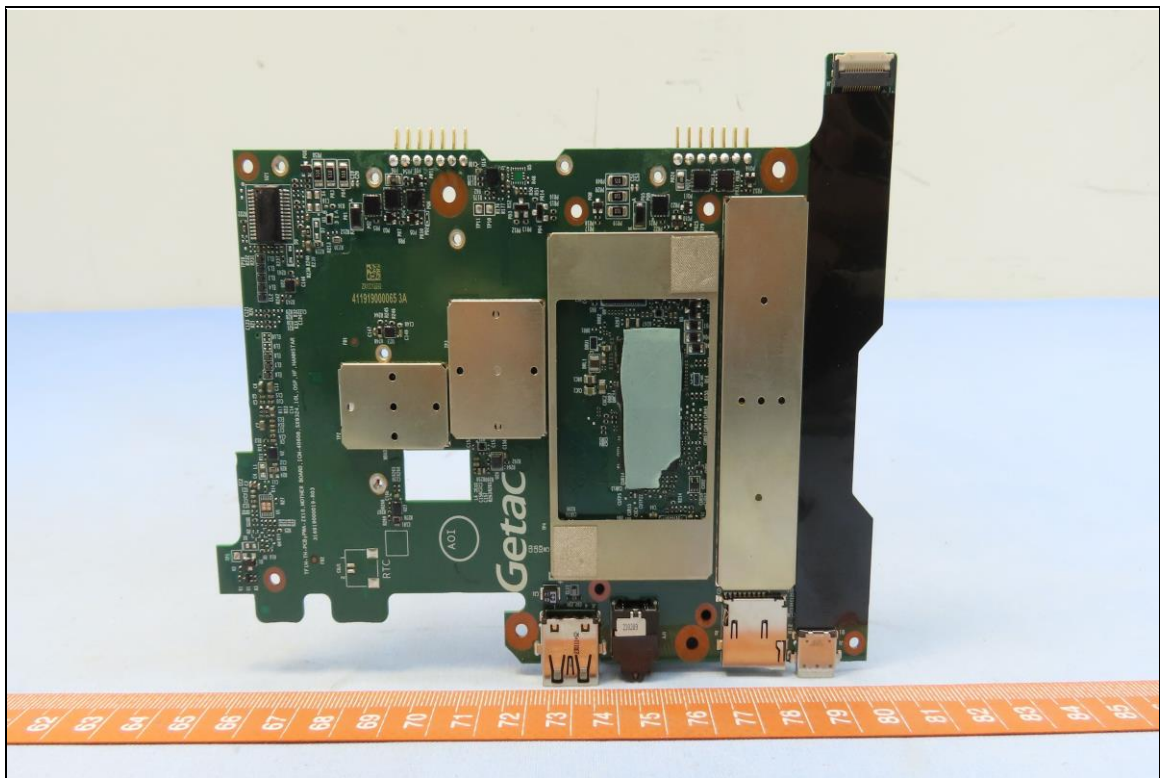

CONSTRUCTION PHOTOS OF EUT

Brand: Getac, Model: ZX10

Battery, Brand: Getac, Model: BP1S2P4990B