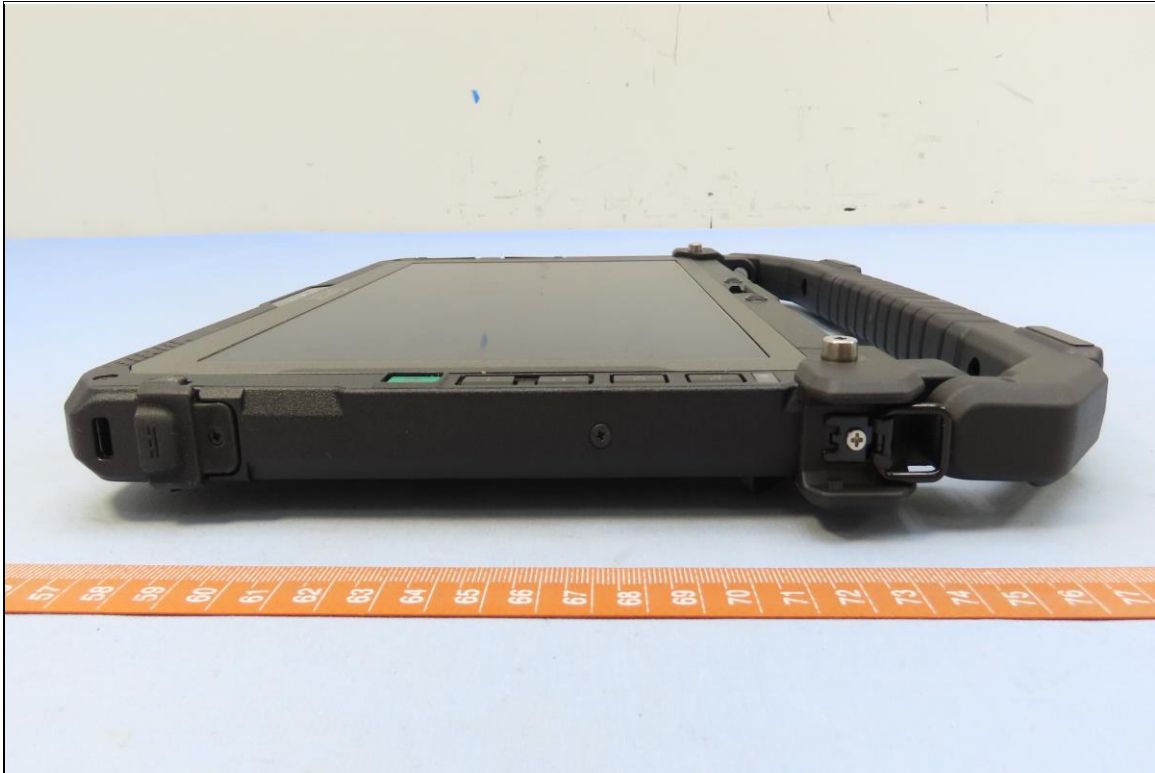

CONSTRUCTION PHOTOS OF EUT

Brand: Getac, Model: ZX10

Touch pen (Brand: Getac, Model: GT-090S)