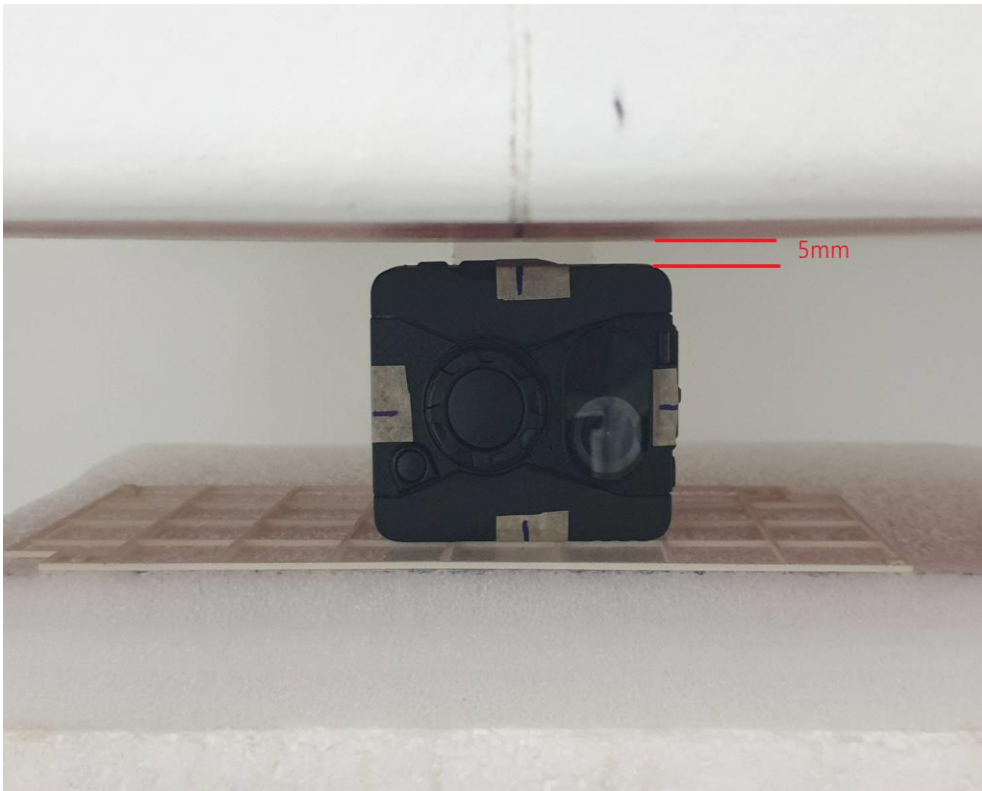

SETUP PHOTOS

Edge1

Edge2

Report No.: T181222W03-SF

Edge 4

Rear

EUT