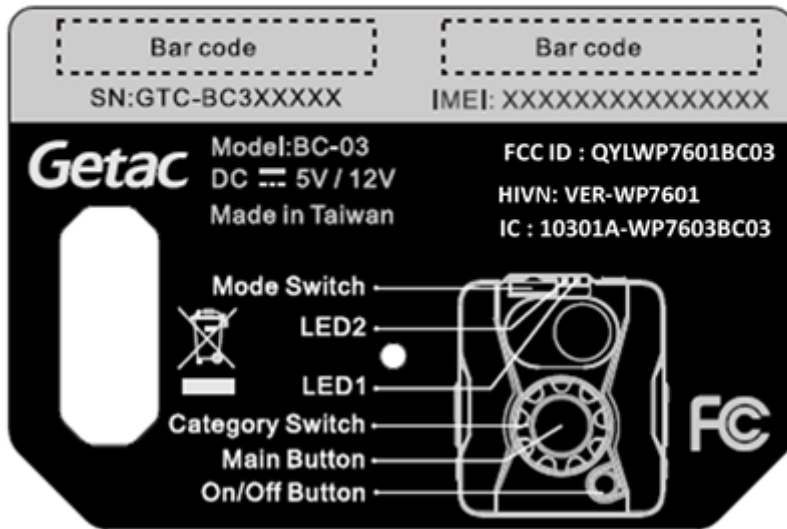

Verizon_WP7601 sku

Label location

On the back side