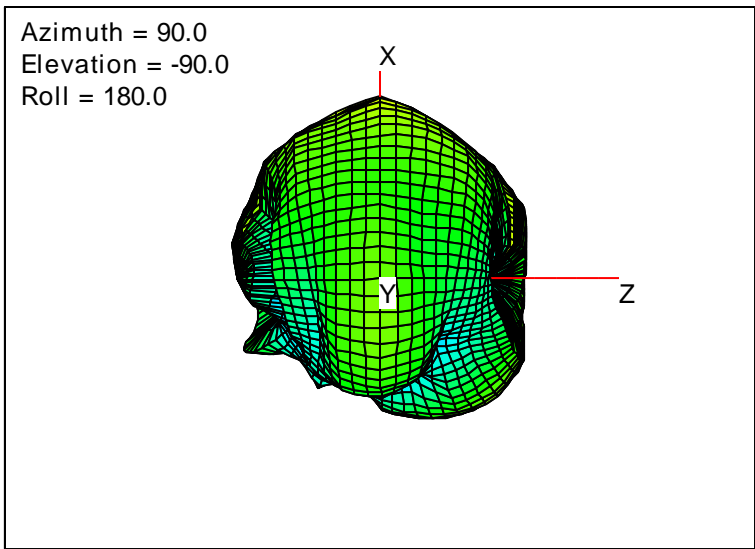

Getac_BC-03_Gain_FS_2535MHz_Cont15_Aux (With Antenna)