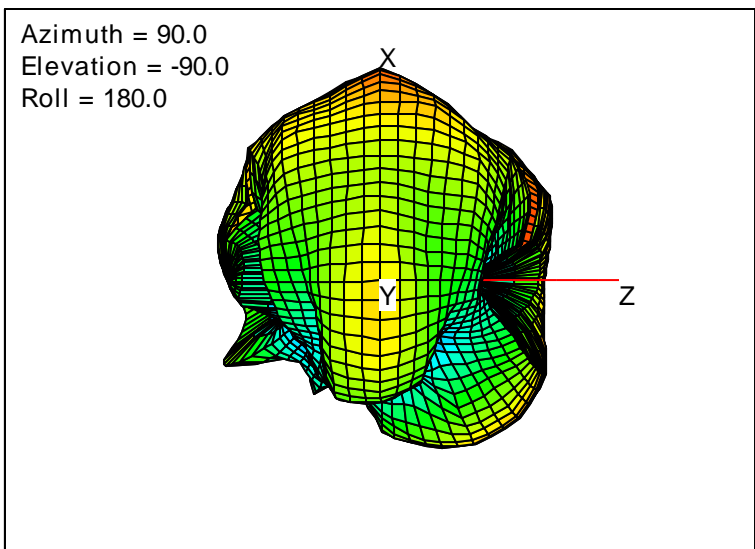

Getac_BC-03_Gain_FS_2555MHz_Cont15_Aux (With Antenna)