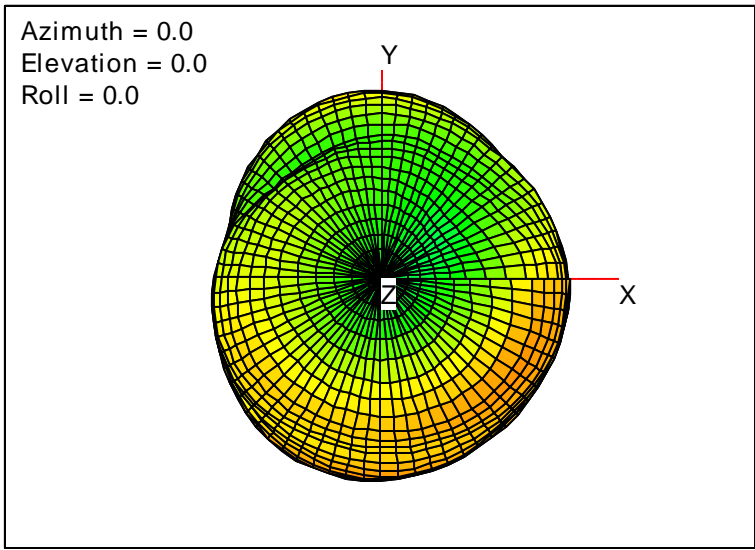

Getac_BC-03_Gain_FS_2170MHz_Cont15_Aux (With Antenna)