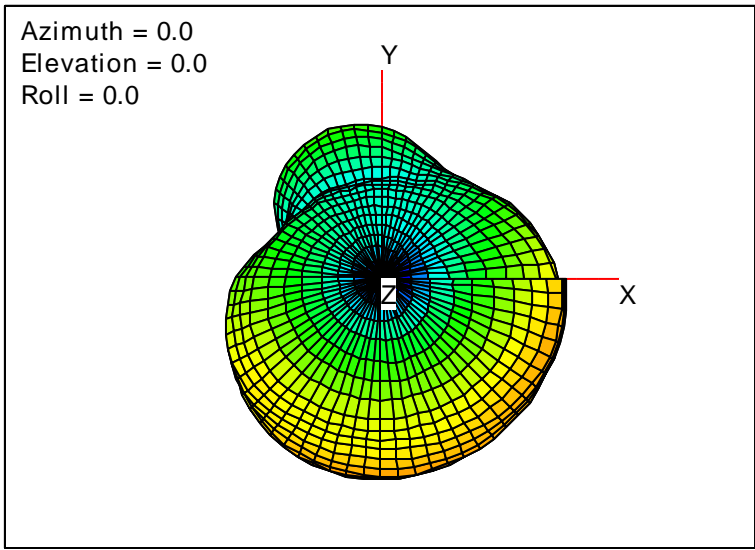

Getac_BC-03_Gain_FS_2250MHz_Cont15_Aux (With Antenna)