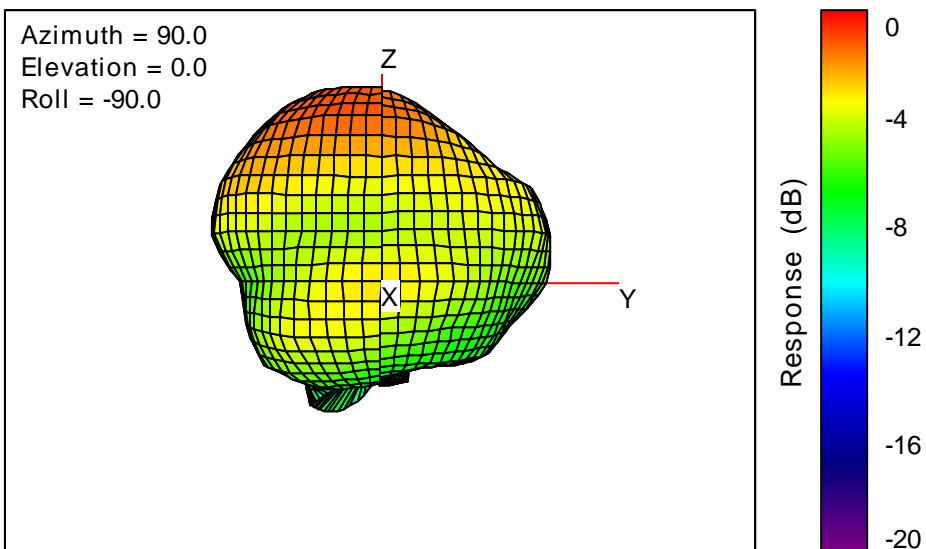

Getac_BC-03_Gain_FS_2595MHz_Cont15_Aux (With Antenna)

Getac_BC-03_Gain_FS_2620MHz_Cont15_Aux (With Antenna)

Getac_BC-03_Gain_FS_2630MHz_Cont15_Aux (With Antenna)

Getac_BC-03_Gain_FS_2655MHz_Cont15_Aux (With Antenna)