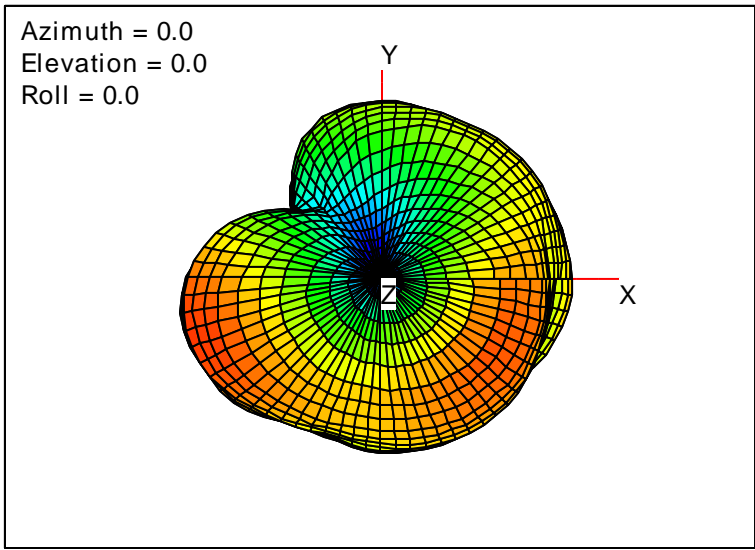

Getac_BC-03_Gain_FS_2620MHz_Cont15_Aux (With Antenna)