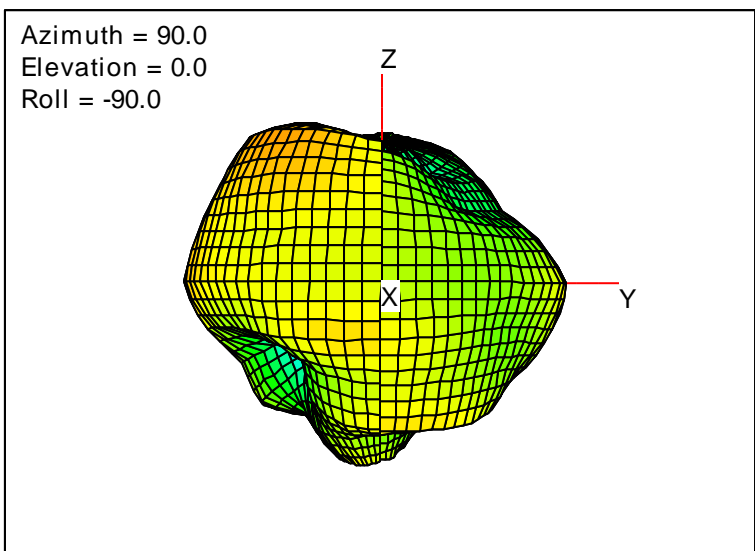

Getac_BC-03_Gain_FS_2140MHz_Cont15_Aux (With Antenna)