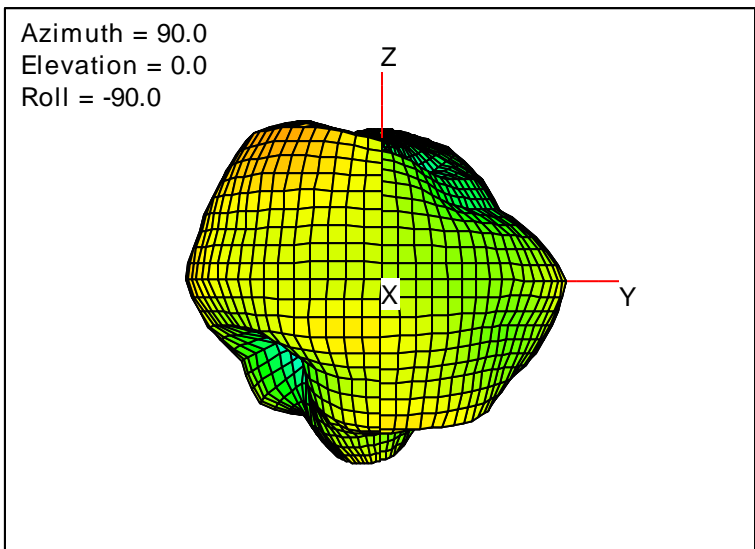

Getac_BC-03_Gain_FS_2132MHz_Cont15_Aux (With Antenna)