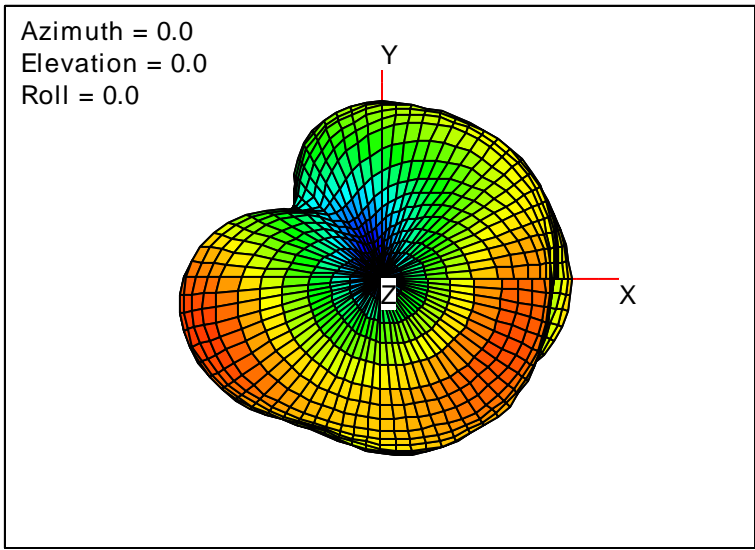

Getac_BC-03_Gain_FS_2630MHz_Cont15_Aux (With Antenna)