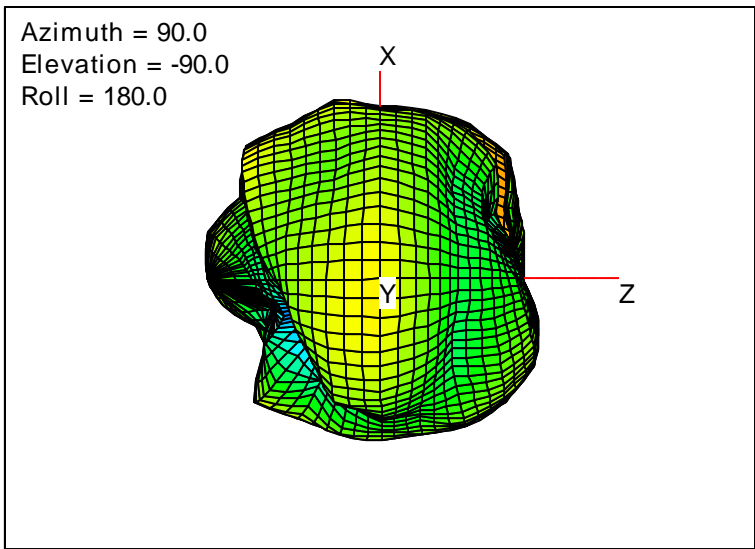

Getac_BC-03_Gain_FS_2132MHz_Cont15_Aux (With Antenna)