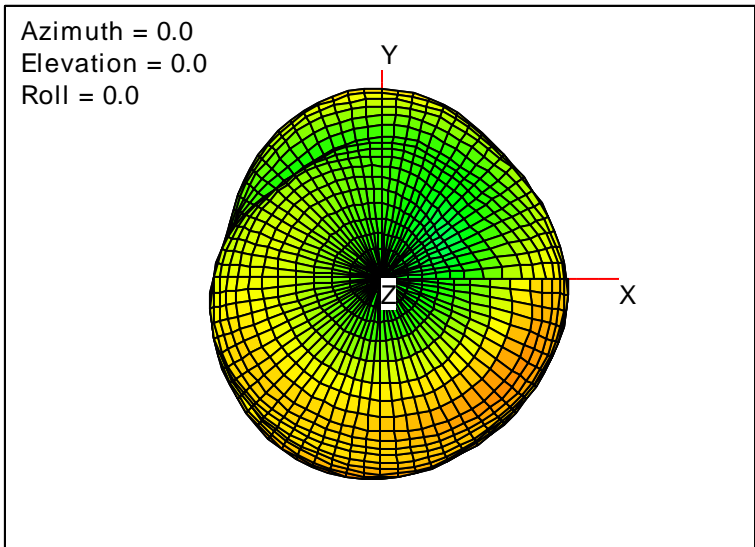

Getac_BC-03_Gain_FS_2110MHz_Cont15_Aux (With Antenna)

Getac_BC-03_Gain_FS_2132MHz_Cont15_Aux (With Antenna)

Getac_BC-03_Gain_FS_2140MHz_Cont15_Aux (With Antenna)

Getac_BC-03_Gain_FS_2155MHz_Cont15_Aux (With Antenna)