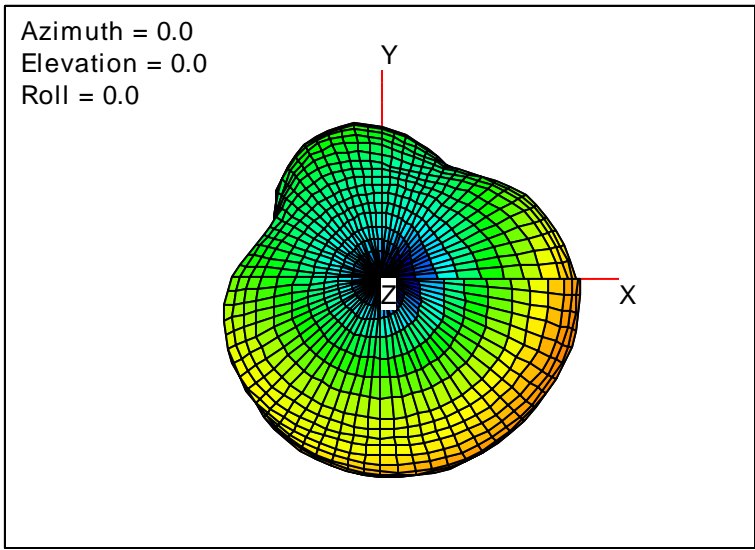

Getac_BC-03_Gain_FS_2170MHz_Cont15_Aux (With Antenna)

Getac_BC-03_Gain_FS_2200MHz_Cont15_Aux (With Antenna)

Getac_BC-03_Gain_FS_2250MHz_Cont15_Aux (With Antenna)

Getac_BC-03_Gain_FS_2300MHz_Cont15_Aux (With Antenna)