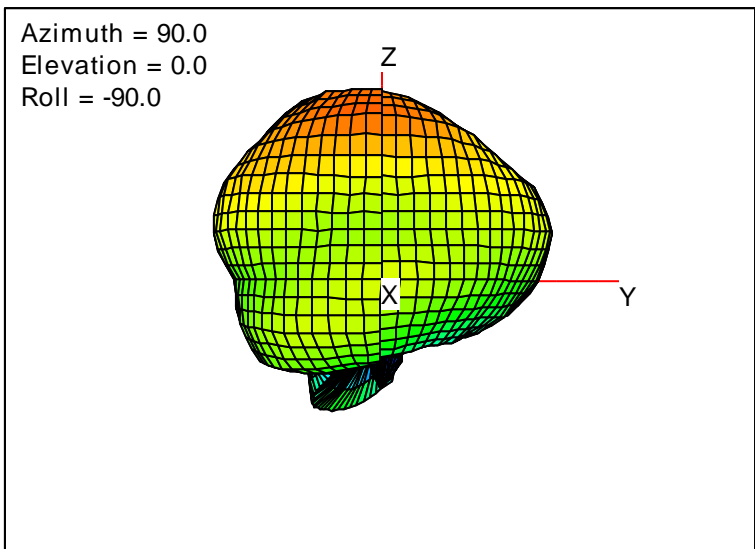

Getac_BC-03_Gain_FS_2680MHz_Cont15_Aux (With Antenna)