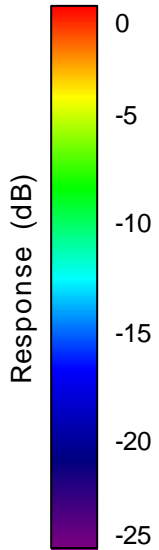

Getac_BC-03_Gain_FS_1950MHz_Cont15_Aux (With Antenna)

Getac_BC-03_Gain_FS_1960MHz_Cont15_Aux (With Antenna)

Getac_BC-03_Gain_FS_1980MHz_Cont15_Aux (With Antenna)

Getac_BC-03_Gain_FS_1990MHz_Cont15_Aux (With Antenna)

Getac_BC-03_Gain_FS_2110MHz_Cont15_Aux (With Antenna)

Getac_BC-03_Gain_FS_2132MHz_Cont15_Aux (With Antenna)

Getac_BC-03_Gain_FS_2140MHz_Cont15_Aux (With Antenna)

Getac_BC-03_Gain_FS_2155MHz_Cont15_Aux (With Antenna)