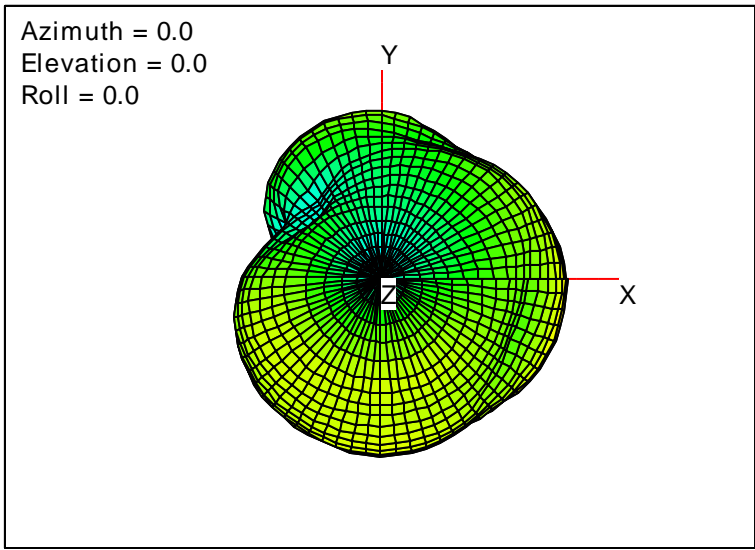

Getac_BC-03_Gain_FS_2400MHz_Cont15_Aux (With Antenna)

Getac_BC-03_Gain_FS_2450MHz_Cont15_Aux (With Antenna)

Getac_BC-03_Gain_FS_2500MHz_Cont15_Aux (With Antenna)

Getac_BC-03_Gain_FS_2515MHz_Cont15_Aux (With Antenna)