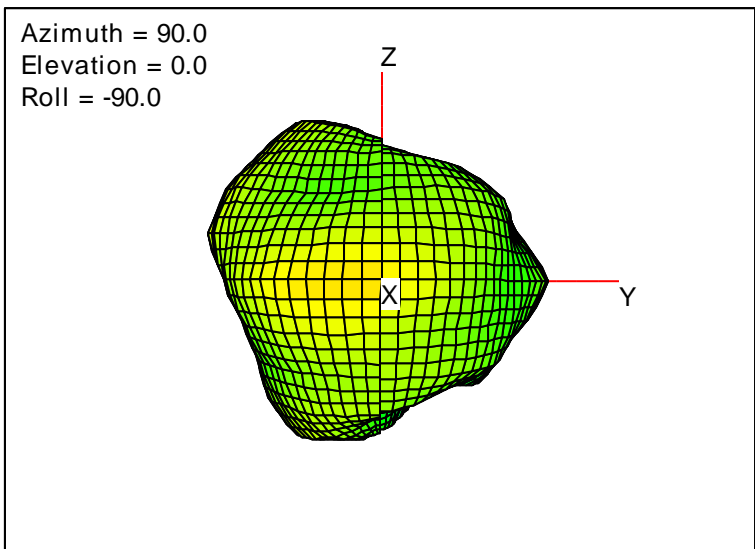

Getac_BC-03_Gain_FS_2400MHz_Cont15_Aux (With Antenna)

Getac_BC-03_Gain_FS_2450MHz_Cont15_Aux (With Antenna)

Getac_BC-03_Gain_FS_2500MHz_Cont15_Aux (With Antenna)

Getac_BC-03_Gain_FS_2515MHz_Cont15_Aux (With Antenna)