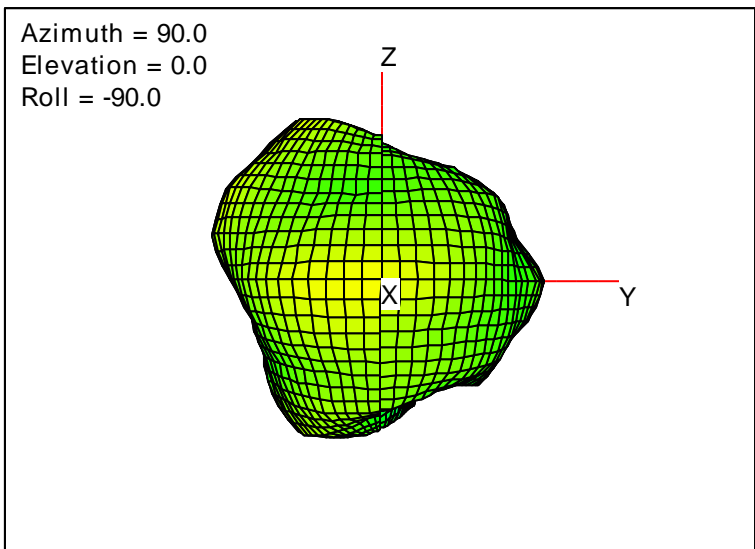

Getac_BC-03_Gain_FS_2535MHz_Cont15_Aux (With Antenna)