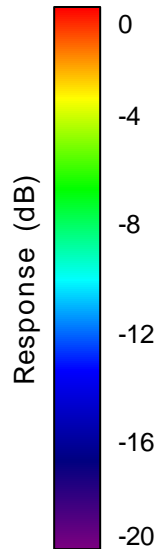

Getac_BC-03_Gain_FS_1950MHz_Cont15_Aux (With Antenna)

Getac_BC-03_Gain_FS_1960MHz_Cont15_Aux (With Antenna)

Getac_BC-03_Gain_FS_1980MHz_Cont15_Aux (With Antenna)

Getac_BC-03_Gain_FS_1990MHz_Cont15_Aux (With Antenna)

Getac_BC-03_Gain_FS_2535MHz_Cont15_Aux (With Antenna)

Getac_BC-03_Gain_FS_2555MHz_Cont15_Aux (With Antenna)

Getac_BC-03_Gain_FS_2570MHz_Cont15_Aux (With Antenna)

Getac_BC-03_Gain_FS_2575MHz_Cont15_Aux (With Antenna)

Getac_BC-03_Gain_FS_2595MHz_Cont15_Aux (With Antenna)

Getac_BC-03_Gain_FS_2620MHz_Cont15_Aux (With Antenna)

Getac_BC-03_Gain_FS_2630MHz_Cont15_Aux (With Antenna)

Getac_BC-03_Gain_FS_2655MHz_Cont15_Aux (With Antenna)

Getac_BC-03_Gain_FS_2680MHz_Cont15_Aux (With Antenna)

Getac_BC-03_Gain_FS_2690MHz_Cont15_Aux (With Antenna)

Getac_BC-03_Gain_FS_2700MHz_Cont15_Aux (With Antenna)