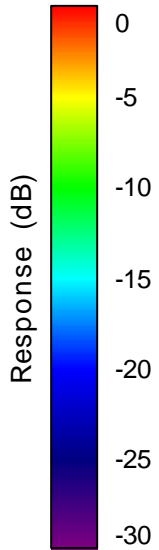

Getac_BC-03_Gain_FS_1950MHz_Cont15_Aux (With Antenna)

Getac_BC-03_Gain_FS_1960MHz_Cont15_Aux (With Antenna)

Getac_BC-03_Gain_FS_1980MHz_Cont15_Aux (With Antenna)

Getac_BC-03_Gain_FS_1990MHz_Cont15_Aux (With Antenna)

Getac_BC-03_Gain_FS_2110MHz_Cont15_Aux (With Antenna)

Getac_BC-03_Gain_FS_2132MHz_Cont15_Aux (With Antenna)

Getac_BC-03_Gain_FS_2140MHz_Cont15_Aux (With Antenna)

Getac_BC-03_Gain_FS_2155MHz_Cont15_Aux (With Antenna)

Getac_BC-03_Gain_FS_2170MHz_Cont15_Aux (With Antenna)

Getac_BC-03_Gain_FS_2200MHz_Cont15_Aux (With Antenna)

Getac_BC-03_Gain_FS_2250MHz_Cont15_Aux (With Antenna)

Getac_BC-03_Gain_FS_2300MHz_Cont15_Aux (With Antenna)