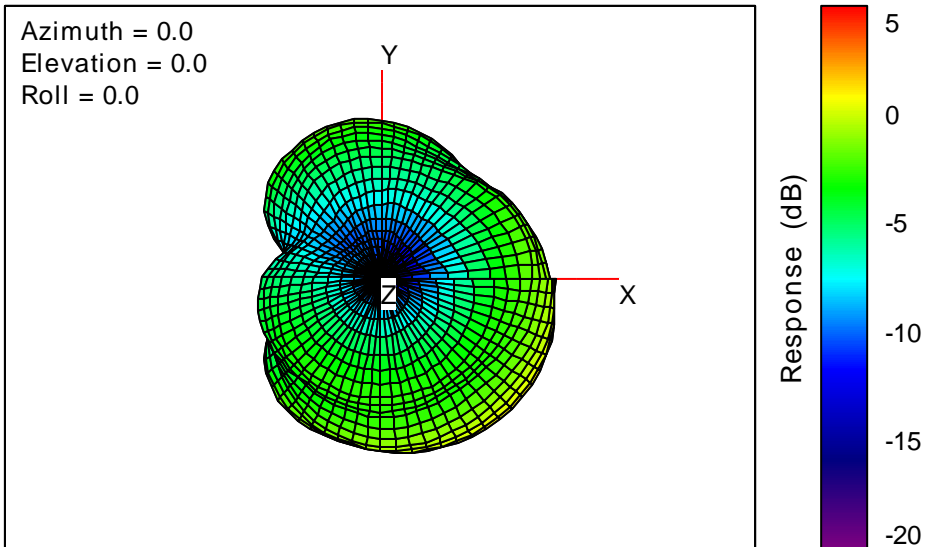

Getac_BC-03_Gain_FS_2400MHz_Cont15_Aux (With Antenna)