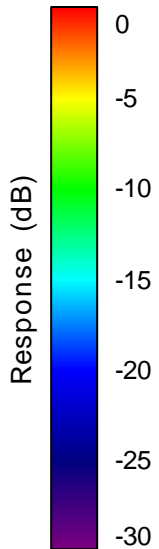

Getac_BC-03_Gain_FS_1950MHz_Cont15_Aux (With Antenna)

Getac_BC-03_Gain_FS_1960MHz_Cont15_Aux (With Antenna)

Getac_BC-03_Gain_FS_1980MHz_Cont15_Aux (With Antenna)

Getac_BC-03_Gain_FS_1990MHz_Cont15_Aux (With Antenna)

Getac_BC-03_Gain_FS_2110MHz_Cont15_Aux (With Antenna)

Getac_BC-03_Gain_FS_2132MHz_Cont15_Aux (With Antenna)

Getac_BC-03_Gain_FS_2140MHz_Cont15_Aux (With Antenna)

Getac_BC-03_Gain_FS_2155MHz_Cont15_Aux (With Antenna)

Getac_BC-03_Gain_FS_2170MHz_Cont15_Aux (With Antenna)

Getac_BC-03_Gain_FS_2200MHz_Cont15_Aux (With Antenna)

Getac_BC-03_Gain_FS_2250MHz_Cont15_Aux (With Antenna)

Getac_BC-03_Gain_FS_2300MHz_Cont15_Aux (With Antenna)