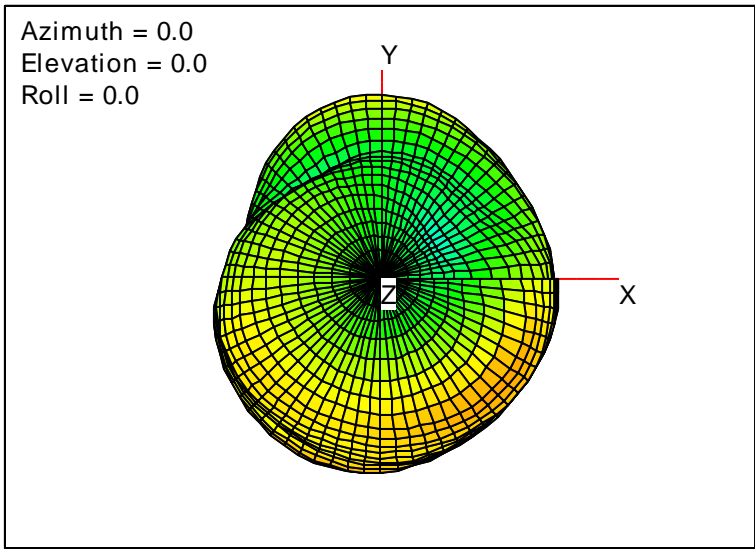

Getac_BC-03_Gain_FS_2132MHz_Cont15_Aux (With Antenna)