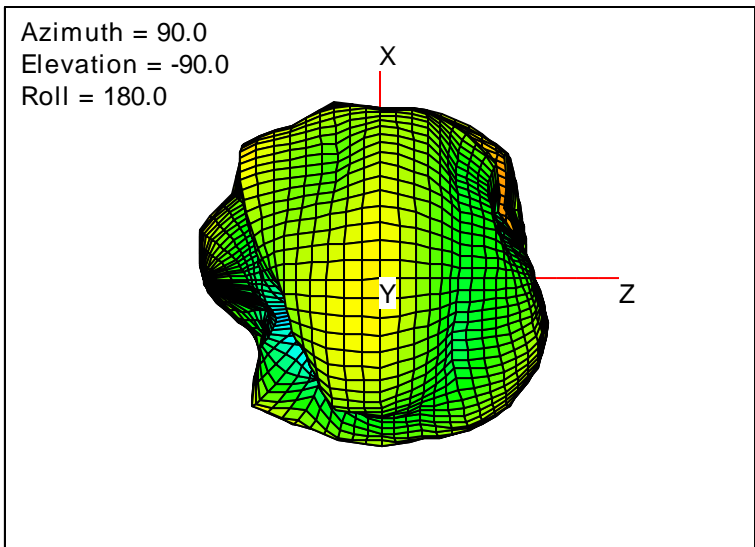

Getac_BC-03_Gain_FS_2110MHz_Cont15_Aux (With Antenna)