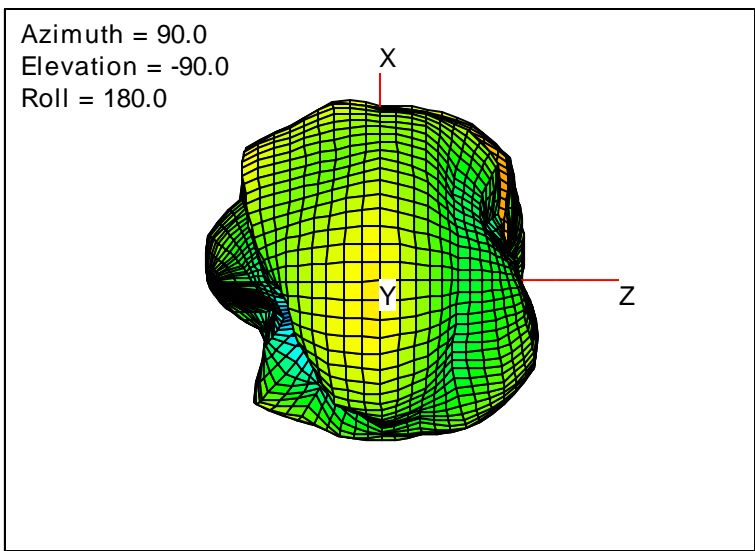

Getac_BC-03_Gain_FS_2140MHz_Cont15_Aux (With Antenna)