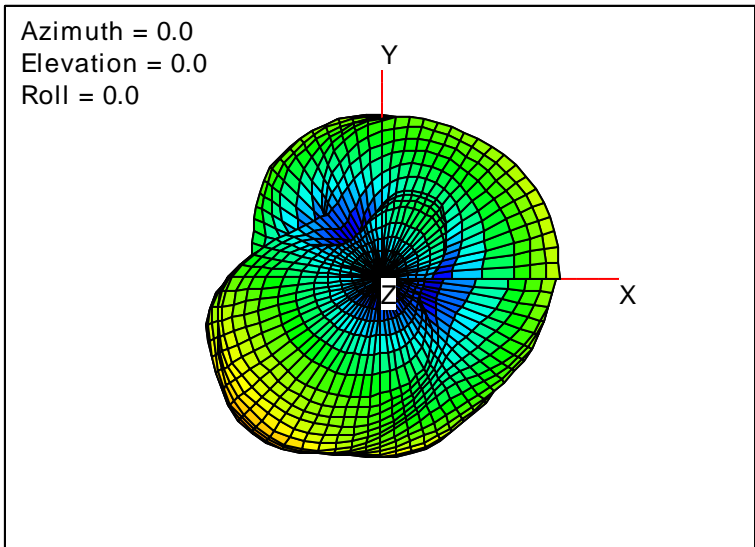

Getac_BC-03_Gain_FS_1950MHz_Cont15_Aux (With Antenna)

Getac_BC-03_Gain_FS_1960MHz_Cont15_Aux (With Antenna)

Getac_BC-03_Gain_FS_1980MHz_Cont15_Aux (With Antenna)

Getac_BC-03_Gain_FS_1990MHz_Cont15_Aux (With Antenna)