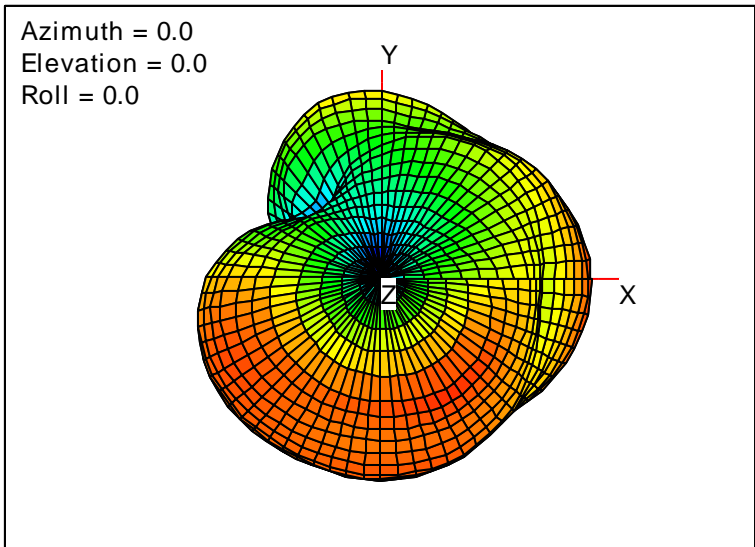

Getac_BC-03_Gain_FS_2555MHz_Cont15_Aux (With Antenna)