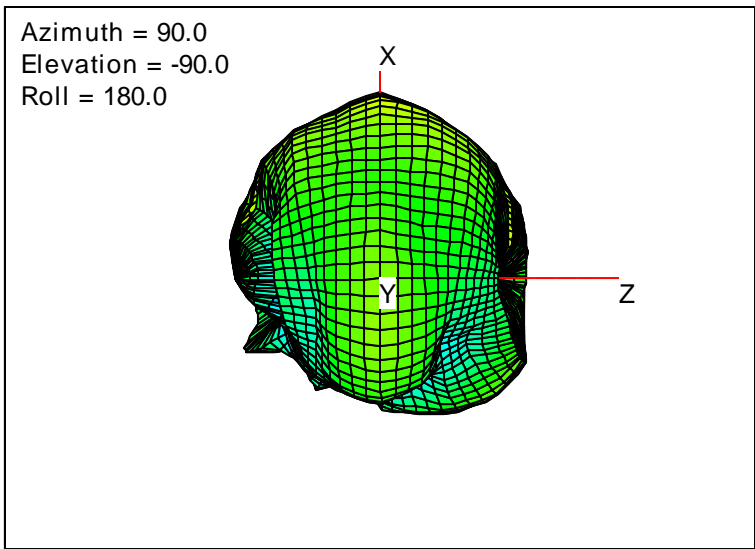

Getac_BC-03_Gain_FS_2400MHz_Cont15_Aux (With Antenna)

Getac_BC-03_Gain_FS_2450MHz_Cont15_Aux (With Antenna)

Getac_BC-03_Gain_FS_2500MHz_Cont15_Aux (With Antenna)

Getac_BC-03_Gain_FS_2515MHz_Cont15_Aux (With Antenna)