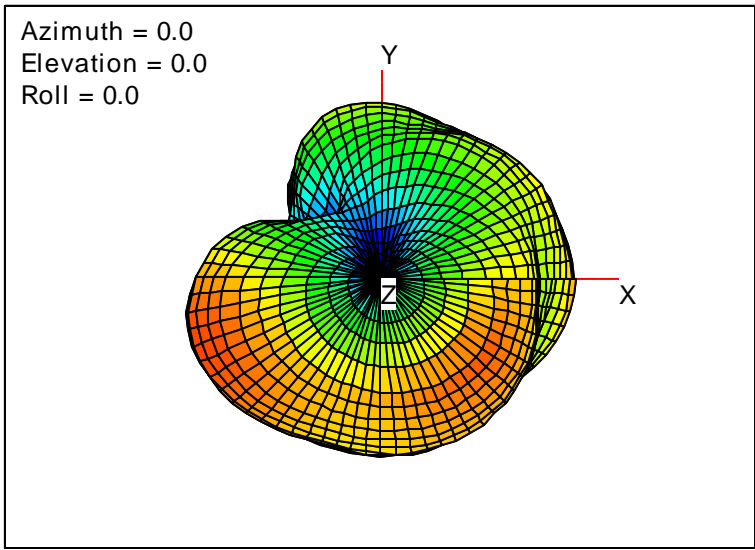

Getac_BC-03_Gain_FS_2595MHz_Cont15_Aux (With Antenna)