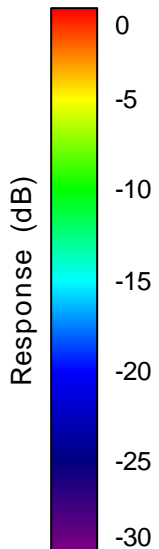

Getac_BC-03_Gain_FS_1950MHz_Cont15_Aux (With Antenna)

Getac_BC-03_Gain_FS_1960MHz_Cont15_Aux (With Antenna)

Getac_BC-03_Gain_FS_1980MHz_Cont15_Aux (With Antenna)

Getac_BC-03_Gain_FS_1990MHz_Cont15_Aux (With Antenna)

Getac_BC-03_Gain_FS_2110MHz_Cont15_Aux (With Antenna)

Getac_BC-03_Gain_FS_2132MHz_Cont15_Aux (With Antenna)

Getac_BC-03_Gain_FS_2140MHz_Cont15_Aux (With Antenna)

Getac_BC-03_Gain_FS_2155MHz_Cont15_Aux (With Antenna)

Getac_BC-03_Gain_FS_2170MHz_Cont15_Aux (With Antenna)

Getac_BC-03_Gain_FS_2200MHz_Cont15_Aux (With Antenna)

Getac_BC-03_Gain_FS_2250MHz_Cont15_Aux (With Antenna)

Getac_BC-03_Gain_FS_2300MHz_Cont15_Aux (With Antenna)