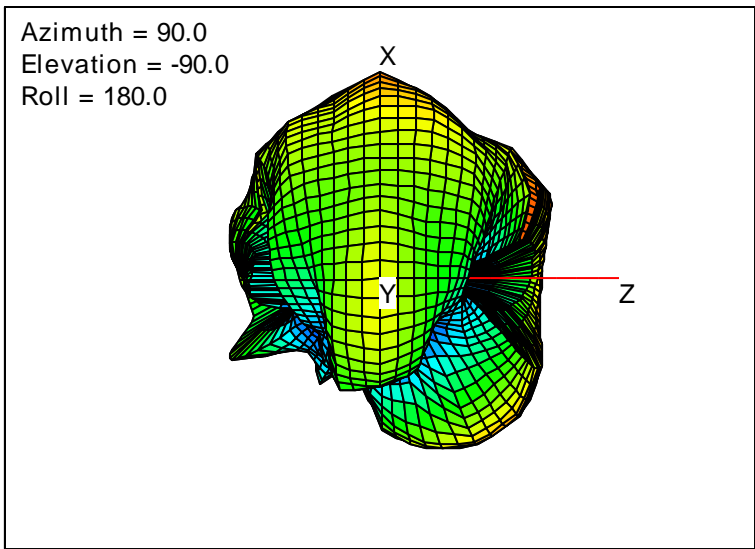

Getac_BC-03_Gain_FS_2570MHz_Cont15_Aux (With Antenna)