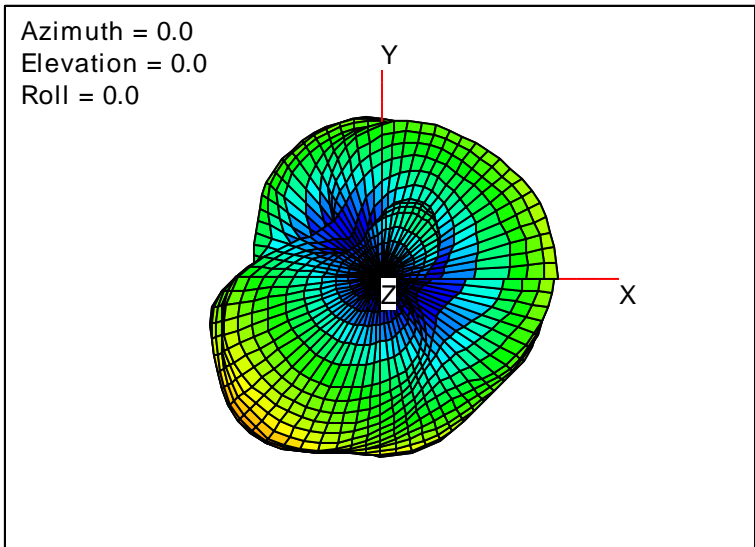

Getac_BC-03_Gain_FS_1950MHz_Cont15_Aux (With Antenna)

Getac_BC-03_Gain_FS_1960MHz_Cont15_Aux (With Antenna)

Getac_BC-03_Gain_FS_1980MHz_Cont15_Aux (With Antenna)

Getac_BC-03_Gain_FS_1990MHz_Cont15_Aux (With Antenna)