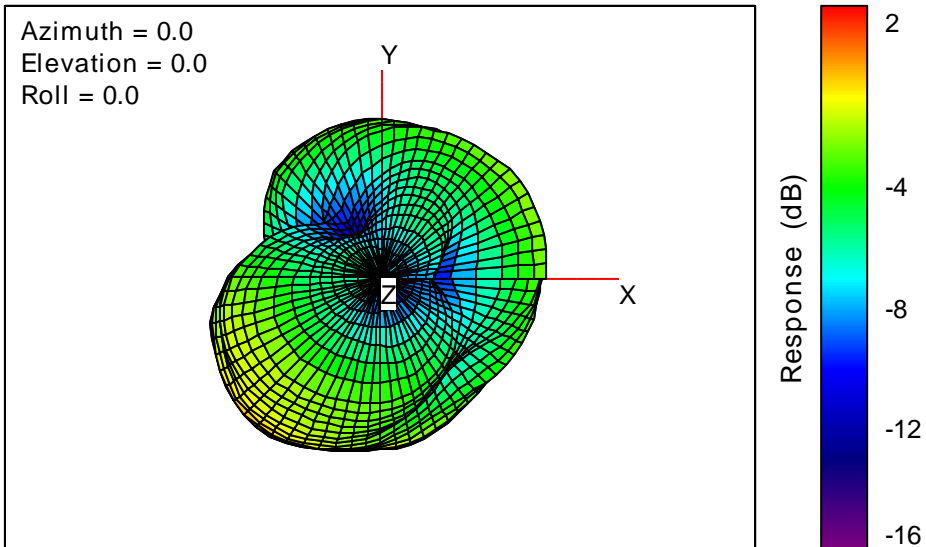

Getac_BC-03_Gain_FS_1950MHz_Cont15_Aux (With Antenna)

Getac_BC-03_Gain_FS_1960MHz_Cont15_Aux (With Antenna)

Getac_BC-03_Gain_FS_1980MHz_Cont15_Aux (With Antenna)

Getac_BC-03_Gain_FS_1990MHz_Cont15_Aux (With Antenna)