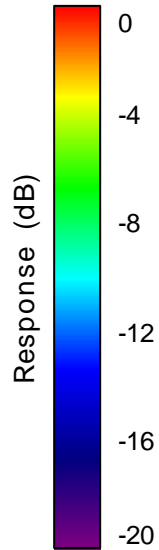

Getac_BC-03_Gain_FS_1950MHz_Cont15_Aux (With Antenna)

Getac_BC-03_Gain_FS_1960MHz_Cont15_Aux (With Antenna)

Getac_BC-03_Gain_FS_1980MHz_Cont15_Aux (With Antenna)

Getac_BC-03_Gain_FS_1990MHz_Cont15_Aux (With Antenna)

Getac_BC-03_Gain_FS_2535MHz_Cont15_Aux (With Antenna)

Getac_BC-03_Gain_FS_2555MHz_Cont15_Aux (With Antenna)

Getac_BC-03_Gain_FS_2570MHz_Cont15_Aux (With Antenna)

Getac_BC-03_Gain_FS_2575MHz_Cont15_Aux (With Antenna)

Getac_BC-03_Gain_FS_2595MHz_Cont15_Aux (With Antenna)

Getac_BC-03_Gain_FS_2620MHz_Cont15_Aux (With Antenna)

Getac_BC-03_Gain_FS_2630MHz_Cont15_Aux (With Antenna)

Getac_BC-03_Gain_FS_2655MHz_Cont15_Aux (With Antenna)

Getac_BC-03_Gain_FS_2680MHz_Cont15_Aux (With Antenna)

Getac_BC-03_Gain_FS_2690MHz_Cont15_Aux (With Antenna)

Getac_BC-03_Gain_FS_2700MHz_Cont15_Aux (With Antenna)