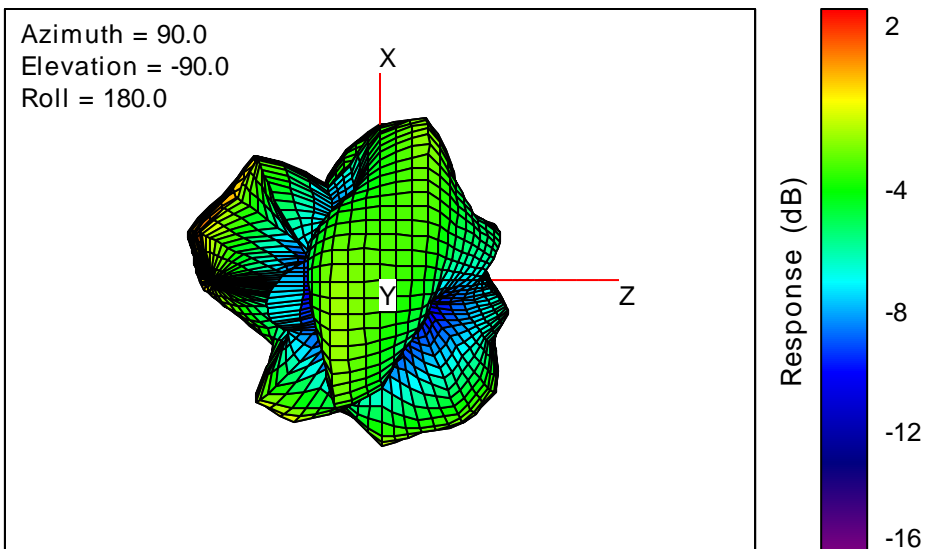

Getac_BC-03_Gain_FS_1950MHz_Cont15_Aux (With Antenna)

Getac_BC-03_Gain_FS_1960MHz_Cont15_Aux (With Antenna)

Getac_BC-03_Gain_FS_1980MHz_Cont15_Aux (With Antenna)

Getac_BC-03_Gain_FS_1990MHz_Cont15_Aux (With Antenna)