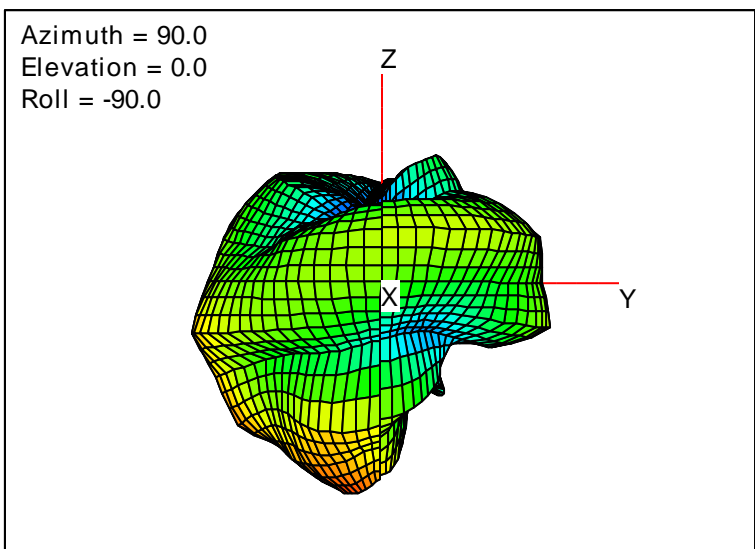

Getac_BC-03_Gain_FS_1950MHz_Cont15_Aux (With Antenna)

Getac_BC-03_Gain_FS_1960MHz_Cont15_Aux (With Antenna)

Getac_BC-03_Gain_FS_1980MHz_Cont15_Aux (With Antenna)

Getac_BC-03_Gain_FS_1990MHz_Cont15_Aux (With Antenna)