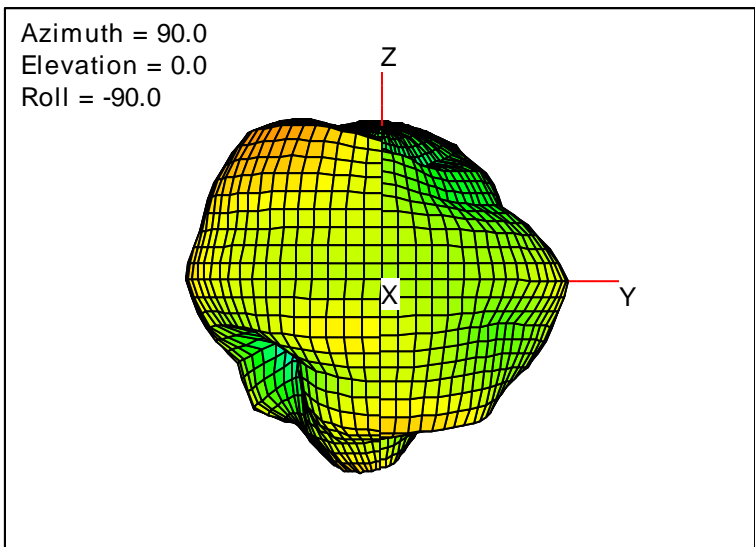

Getac_BC-03_Gain_FS_2110MHz_Cont15_Aux (With Antenna)