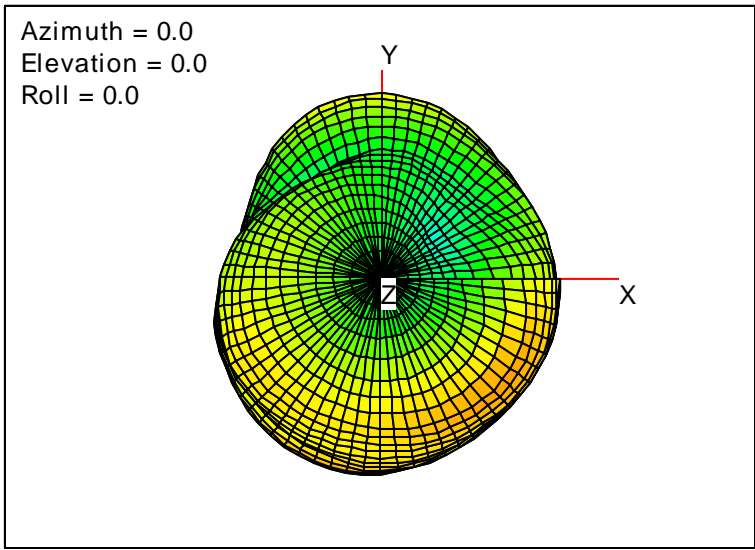

Getac_BC-03_Gain_FS_2140MHz_Cont15_Aux (With Antenna)