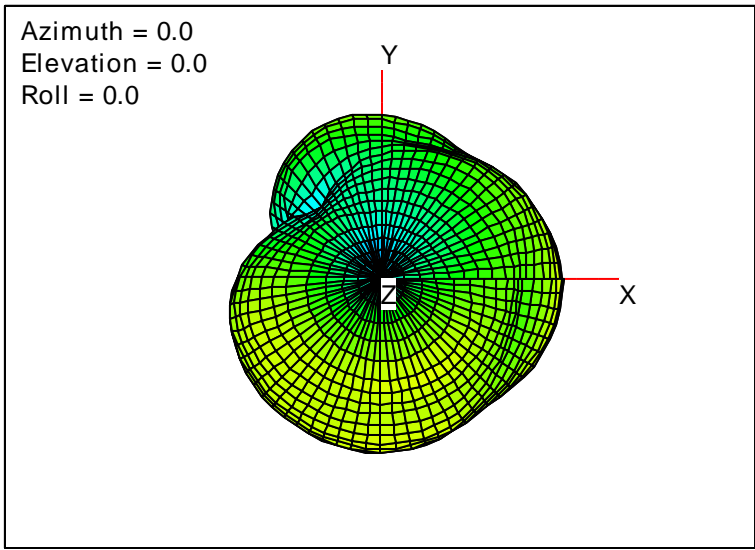

Getac_BC-03_Gain_FS_2535MHz_Cont15_Aux (With Antenna)