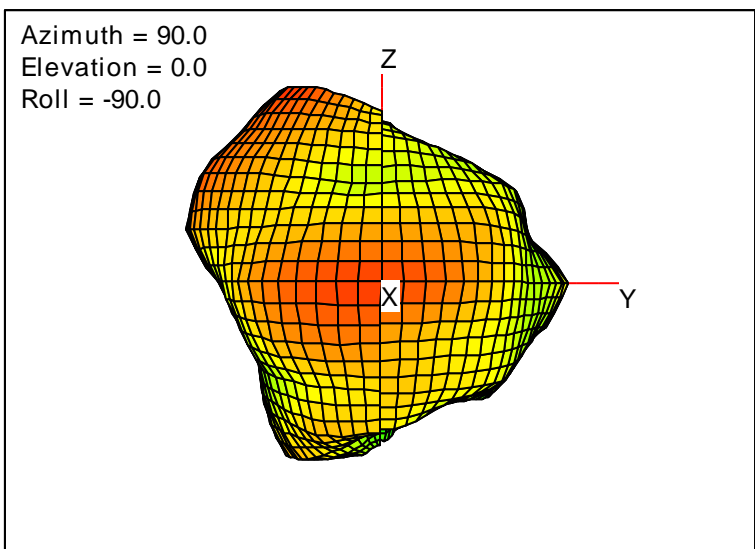

Getac_BC-03_Gain_FS_2555MHz_Cont15_Aux (With Antenna)