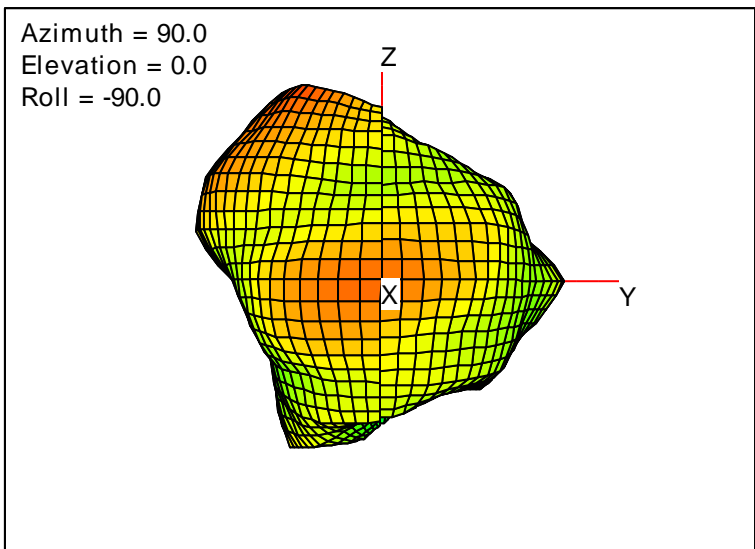

Getac_BC-03_Gain_FS_2570MHz_Cont15_Aux (With Antenna)