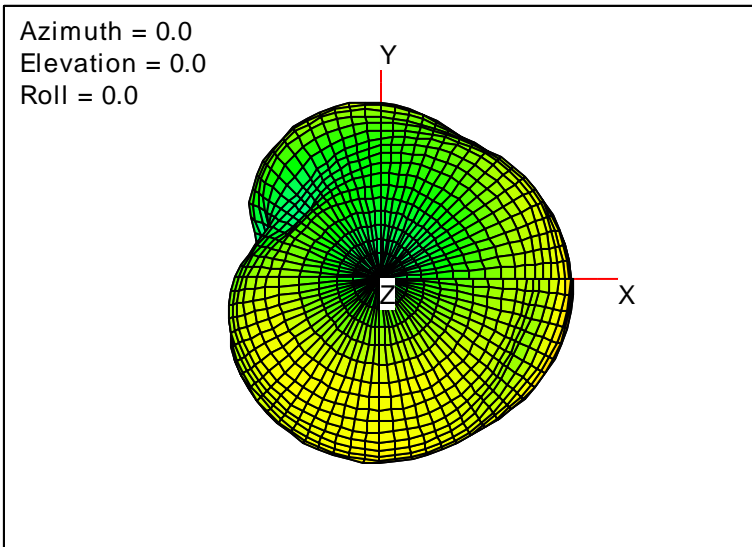

Getac_BC-03_Gain_FS_2500MHz_Cont15_Aux (With Antenna)