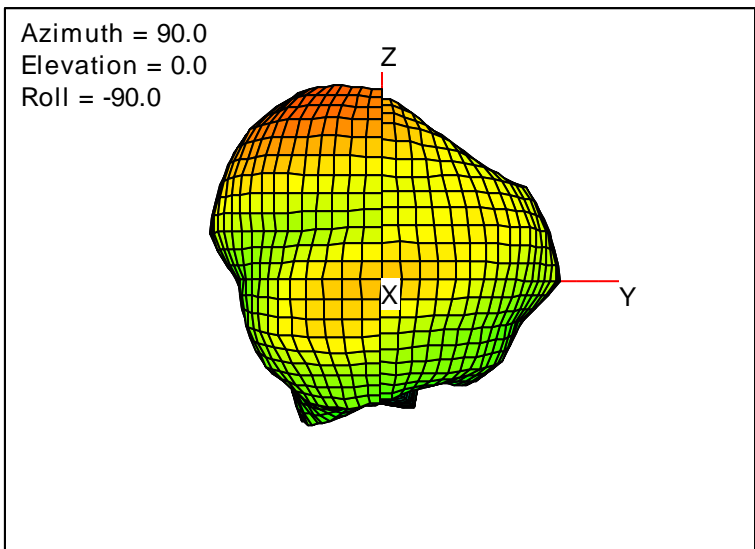

Getac_BC-03_Gain_FS_2620MHz_Cont15_Aux (With Antenna)