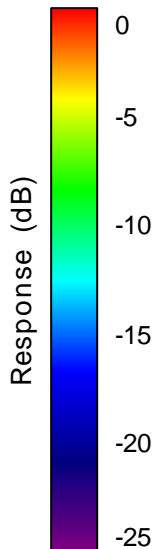

Getac_BC-03_Gain_FS_1950MHz_Cont15_Aux (With Antenna)

Getac_BC-03_Gain_FS_1960MHz_Cont15_Aux (With Antenna)

Getac_BC-03_Gain_FS_1980MHz_Cont15_Aux (With Antenna)

Getac_BC-03_Gain_FS_1990MHz_Cont15_Aux (With Antenna)

Getac_BC-03_Gain_FS_2110MHz_Cont15_Aux (With Antenna)

Getac_BC-03_Gain_FS_2132MHz_Cont15_Aux (With Antenna)

Getac_BC-03_Gain_FS_2140MHz_Cont15_Aux (With Antenna)

Getac_BC-03_Gain_FS_2155MHz_Cont15_Aux (With Antenna)