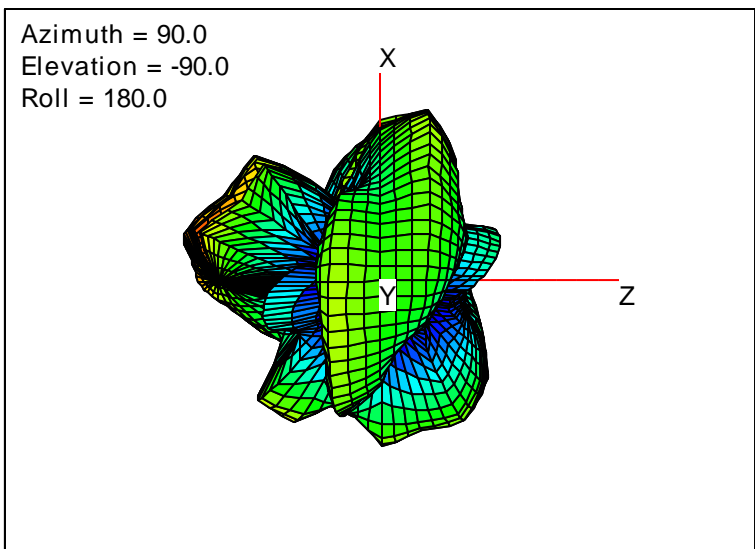

Getac_BC-03_Gain_FS_1950MHz_Cont15_Aux (With Antenna)

Getac_BC-03_Gain_FS_1960MHz_Cont15_Aux (With Antenna)

Getac_BC-03_Gain_FS_1980MHz_Cont15_Aux (With Antenna)

Getac_BC-03_Gain_FS_1990MHz_Cont15_Aux (With Antenna)