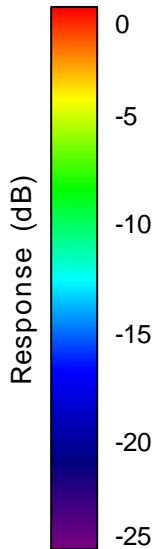

Getac_BC-03_Gain_FS_1950MHz_Cont15_Aux (With Antenna)

Getac_BC-03_Gain_FS_1960MHz_Cont15_Aux (With Antenna)

Getac_BC-03_Gain_FS_1980MHz_Cont15_Aux (With Antenna)

Getac_BC-03_Gain_FS_1990MHz_Cont15_Aux (With Antenna)

Getac_BC-03_Gain_FS_2110MHz_Cont15_Aux (With Antenna)

Getac_BC-03_Gain_FS_2132MHz_Cont15_Aux (With Antenna)

Getac_BC-03_Gain_FS_2140MHz_Cont15_Aux (With Antenna)

Getac_BC-03_Gain_FS_2155MHz_Cont15_Aux (With Antenna)