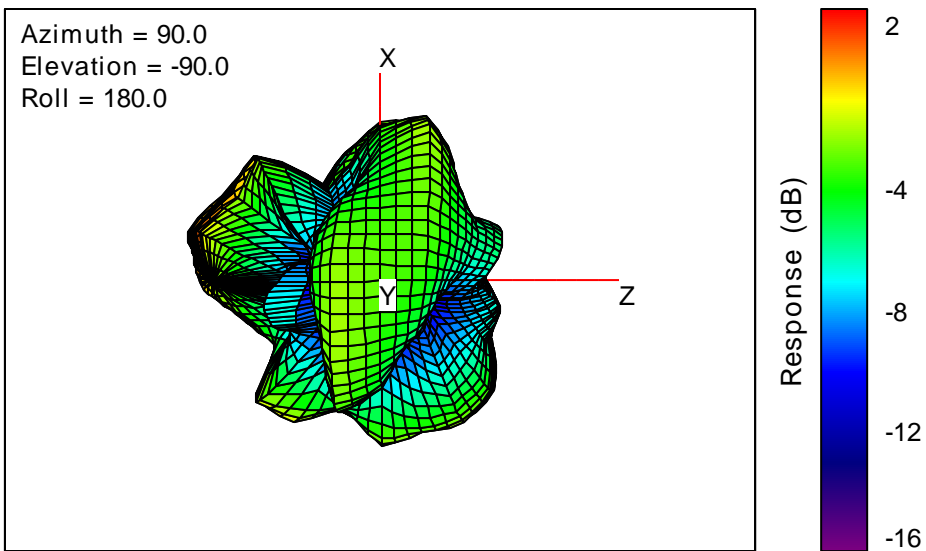

Getac_BC-03_Gain_FS_1950MHz_Cont15_Aux (With Antenna)

Getac_BC-03_Gain_FS_1960MHz_Cont15_Aux (With Antenna)

Getac_BC-03_Gain_FS_1980MHz_Cont15_Aux (With Antenna)

Getac_BC-03_Gain_FS_1990MHz_Cont15_Aux (With Antenna)