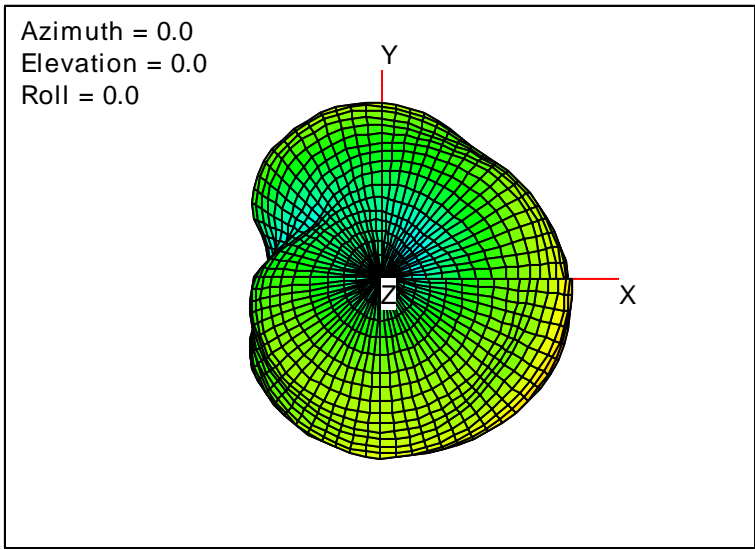

Getac_BC-03_Gain_FS_2450MHz_Cont15_Aux (With Antenna)