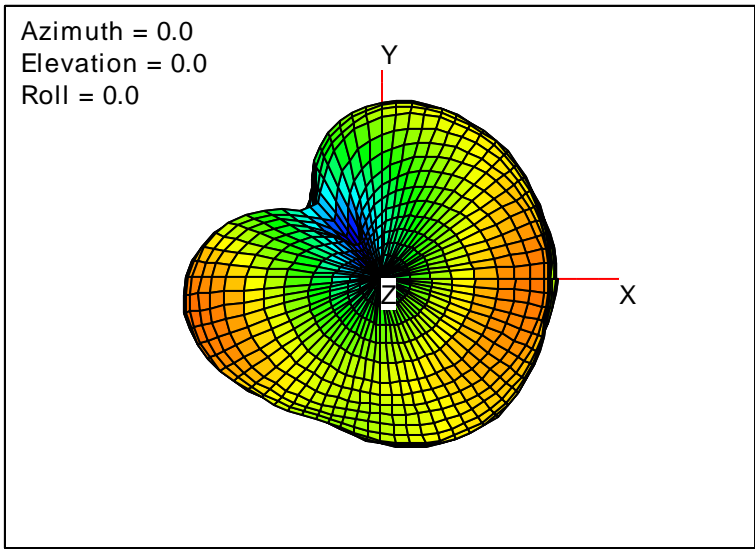

Getac_BC-03_Gain_FS_2690MHz_Cont15_Aux (With Antenna)