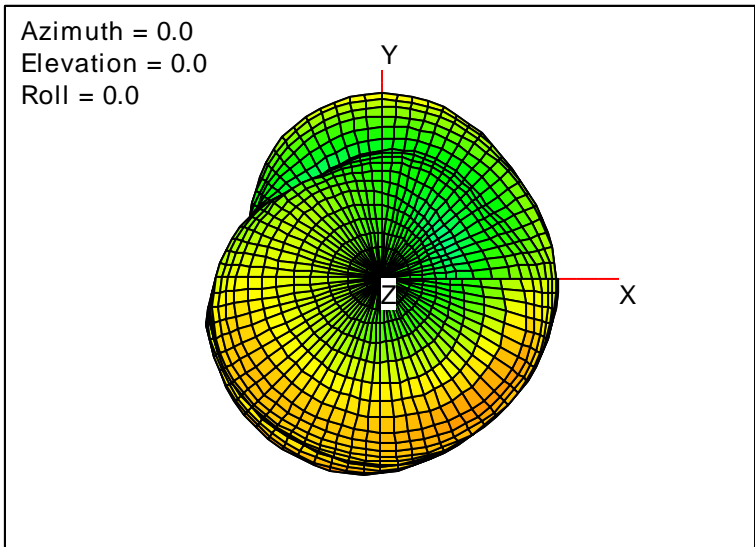

Getac_BC-03_Gain_FS_2110MHz_Cont15_Aux (With Antenna)