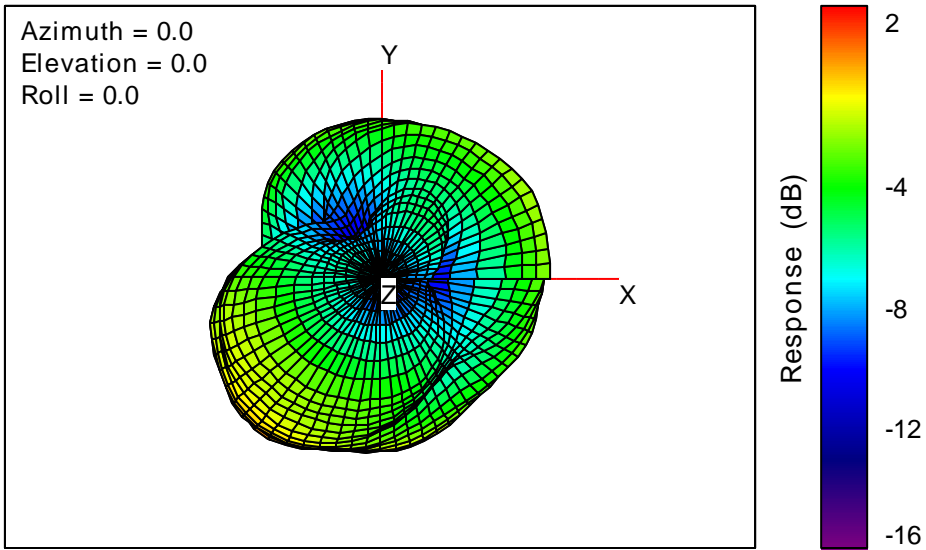

Getac_BC-03_Gain_FS_1950MHz_Cont15_Aux (With Antenna)

Getac_BC-03_Gain_FS_1960MHz_Cont15_Aux (With Antenna)

Getac_BC-03_Gain_FS_1980MHz_Cont15_Aux (With Antenna)

Getac_BC-03_Gain_FS_1990MHz_Cont15_Aux (With Antenna)