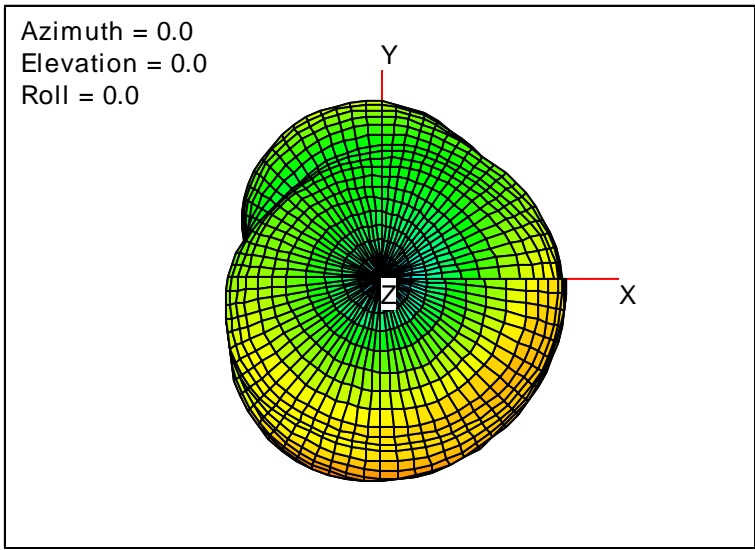

Getac_BC-03_Gain_FS_2200MHz_Cont15_Aux (With Antenna)