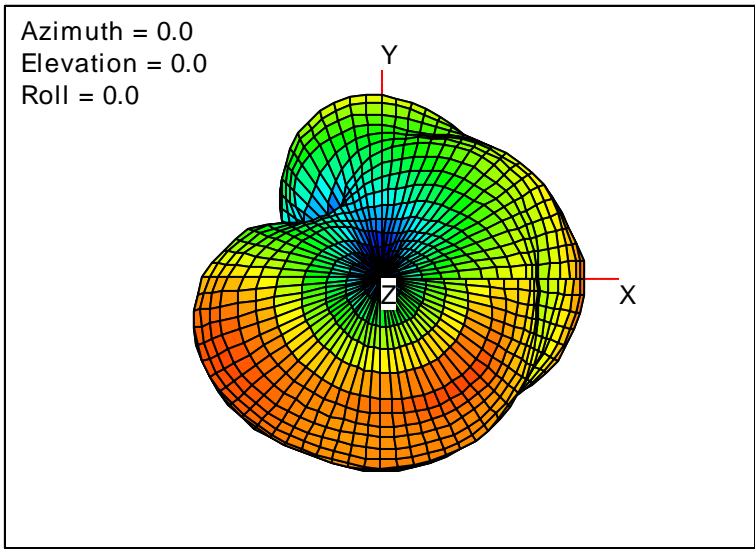

Getac_BC-03_Gain_FS_2570MHz_Cont15_Aux (With Antenna)