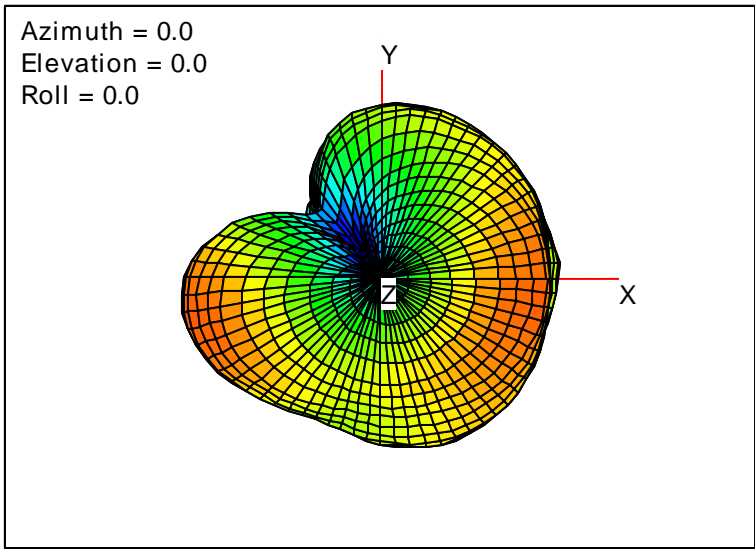

Getac_BC-03_Gain_FS_2680MHz_Cont15_Aux (With Antenna)