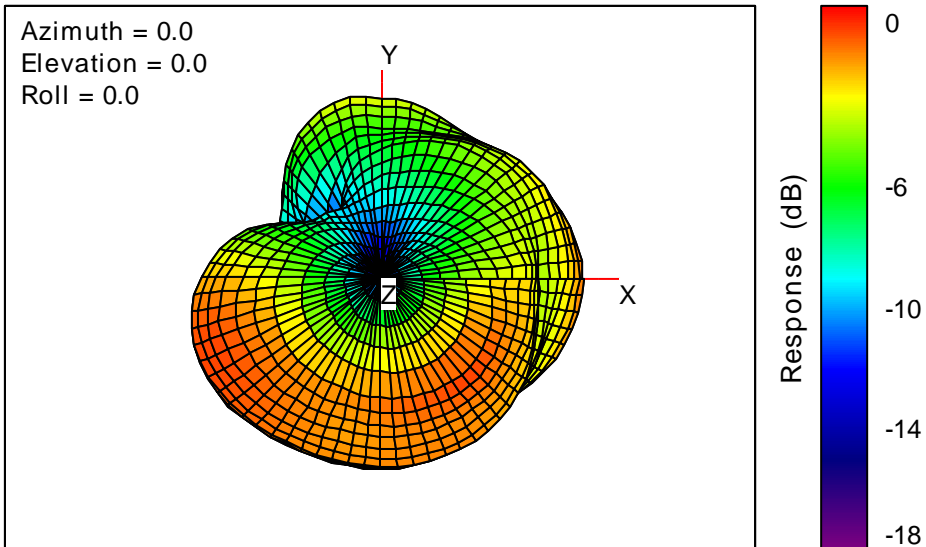

Getac_BC-03_Gain_FS_2535MHz_Cont15_Aux (With Antenna)

Getac_BC-03_Gain_FS_2555MHz_Cont15_Aux (With Antenna)

Getac_BC-03_Gain_FS_2570MHz_Cont15_Aux (With Antenna)

Getac_BC-03_Gain_FS_2575MHz_Cont15_Aux (With Antenna)