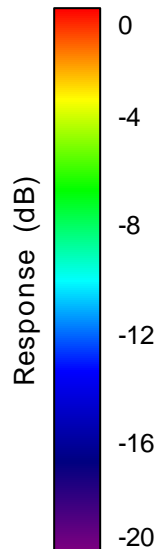

Getac_BC-03_Gain_FS_1950MHz_Cont15_Aux (With Antenna)

Getac_BC-03_Gain_FS_1960MHz_Cont15_Aux (With Antenna)

Getac_BC-03_Gain_FS_1980MHz_Cont15_Aux (With Antenna)

Getac_BC-03_Gain_FS_1990MHz_Cont15_Aux (With Antenna)

Getac_BC-03_Gain_FS_2535MHz_Cont15_Aux (With Antenna)

Getac_BC-03_Gain_FS_2555MHz_Cont15_Aux (With Antenna)

Getac_BC-03_Gain_FS_2570MHz_Cont15_Aux (With Antenna)

Getac_BC-03_Gain_FS_2575MHz_Cont15_Aux (With Antenna)

Getac_BC-03_Gain_FS_2595MHz_Cont15_Aux (With Antenna)

Getac_BC-03_Gain_FS_2620MHz_Cont15_Aux (With Antenna)

Getac_BC-03_Gain_FS_2630MHz_Cont15_Aux (With Antenna)

Getac_BC-03_Gain_FS_2655MHz_Cont15_Aux (With Antenna)

Getac_BC-03_Gain_FS_2680MHz_Cont15_Aux (With Antenna)

Getac_BC-03_Gain_FS_2690MHz_Cont15_Aux (With Antenna)

Getac_BC-03_Gain_FS_2700MHz_Cont15_Aux (With Antenna)