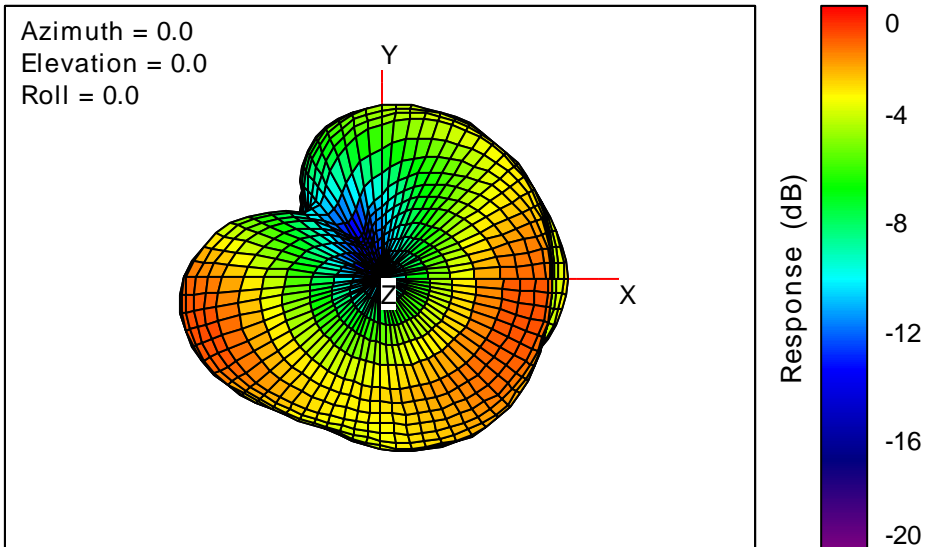

Getac_BC-03_Gain_FS_2595MHz_Cont15_Aux (With Antenna)

Getac_BC-03_Gain_FS_2620MHz_Cont15_Aux (With Antenna)

Getac_BC-03_Gain_FS_2630MHz_Cont15_Aux (With Antenna)

Getac_BC-03_Gain_FS_2655MHz_Cont15_Aux (With Antenna)