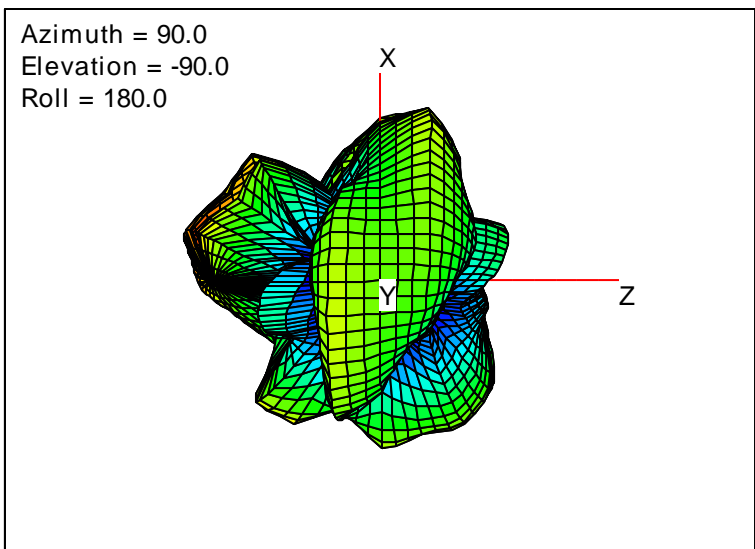

Getac_BC-03_Gain_FS_1950MHz_Cont15_Aux (With Antenna)

Getac_BC-03_Gain_FS_1960MHz_Cont15_Aux (With Antenna)

Getac_BC-03_Gain_FS_1980MHz_Cont15_Aux (With Antenna)

Getac_BC-03_Gain_FS_1990MHz_Cont15_Aux (With Antenna)