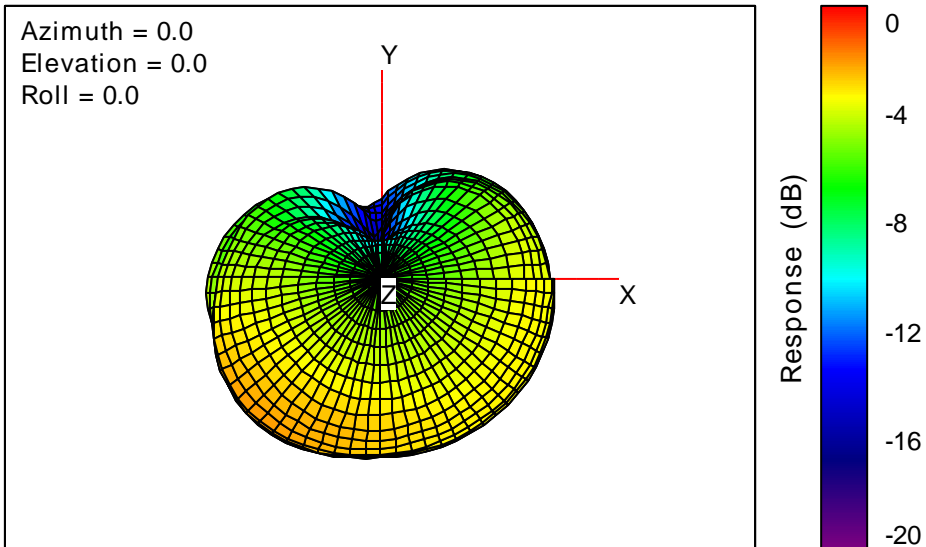

Getac_BC-03_Gain_FS_806MHz_Cont15_Aux (With Antenna)

Getac_BC-03_Gain_FS_821MHz_Cont15_Aux (With Antenna)

Getac_BC-03_Gain_FS_824MHz_Cont15_Aux (With Antenna)

Getac_BC-03_Gain_FS_832MHz_Cont15_Aux (With Antenna)