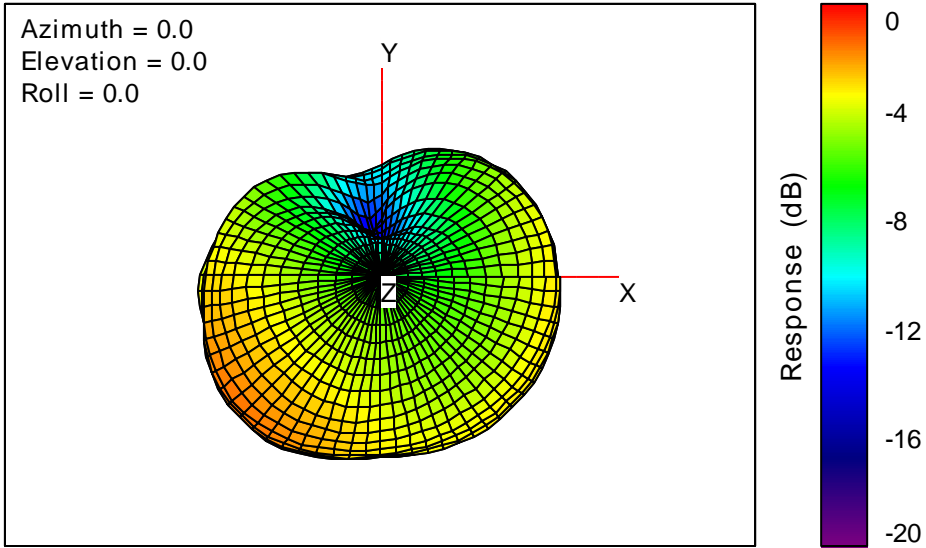

Getac_BC-03_Gain_FS_880MHz_Cont15_Aux (With Antenna)