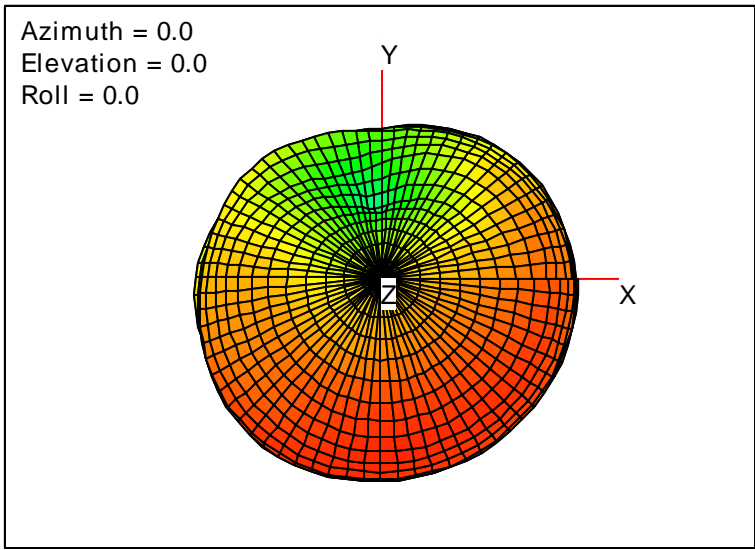

Getac_BC-03_Gain_FS_751MHz_Cont15_Aux (With Antenna)