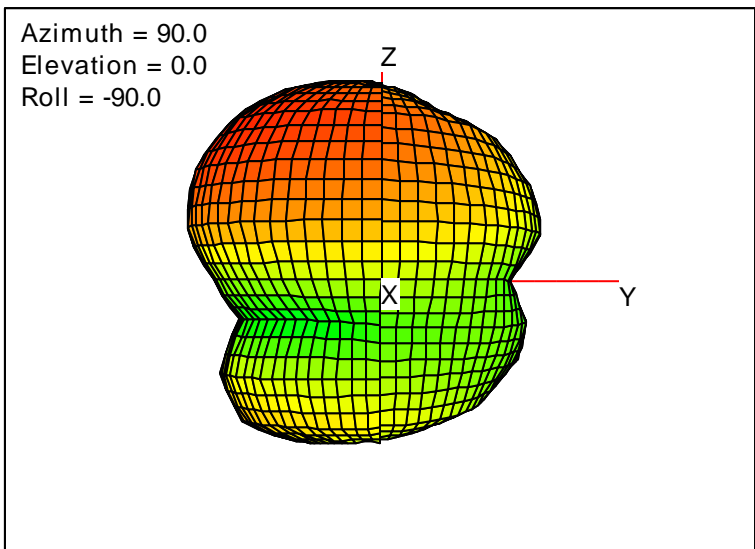

Getac_BC-03_Gain_FS_716MHz_Cont15_Aux (With Antenna)

Getac_BC-03_Gain_FS_720MHz_Cont15_Aux (With Antenna)

Getac_BC-03_Gain_FS_725MHz_Cont15_Aux (With Antenna)

Getac_BC-03_Gain_FS_734MHz_Cont15_Aux (With Antenna)