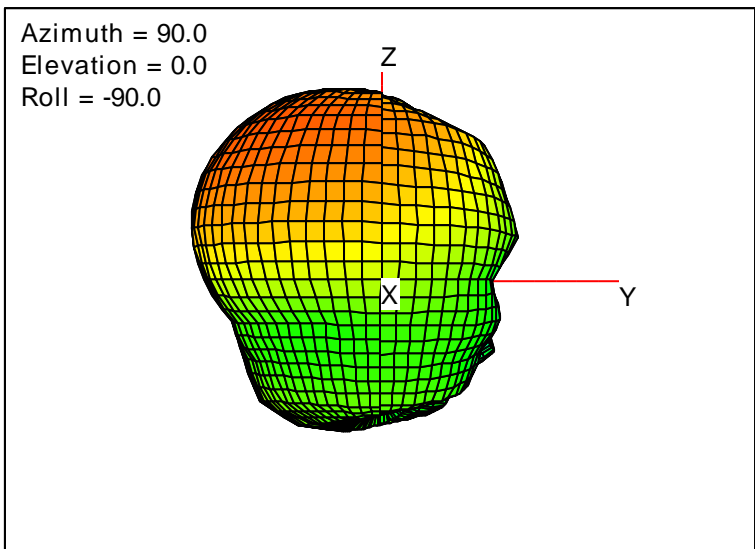

Getac_BC-03_Gain_FS_777MHz_Cont15_Aux (With Antenna)