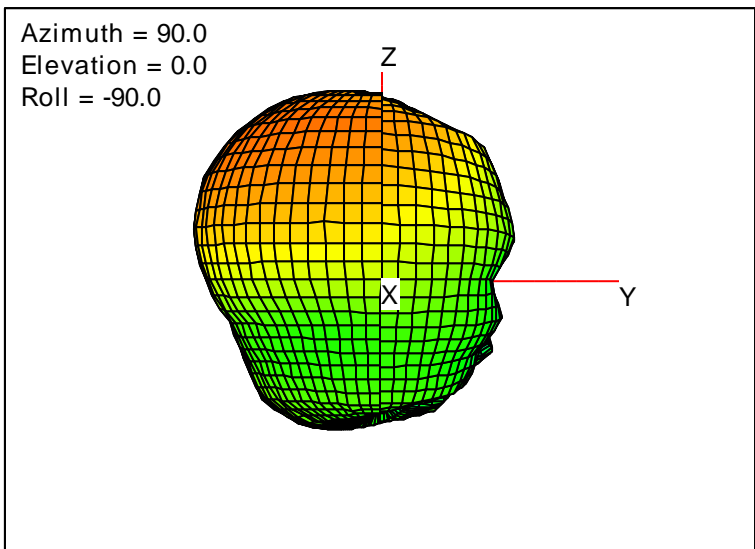

Getac_BC-03_Gain_FS_782MHz_Cont15_Aux (With Antenna)