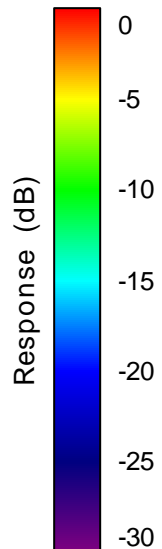

Getac_BC-03_Gain_FS_740MHz_Cont15_Aux (With Antenna)

Getac_BC-03_Gain_FS_746MHz_Cont15_Aux (With Antenna)

Getac_BC-03_Gain_FS_751MHz_Cont15_Aux (With Antenna)

Getac_BC-03_Gain_FS_756MHz_Cont15_Aux (With Antenna)

Getac_BC-03_Gain_FS_777MHz_Cont15_Aux (With Antenna)

Getac_BC-03_Gain_FS_782MHz_Cont15_Aux (With Antenna)

Getac_BC-03_Gain_FS_787MHz_Cont15_Aux (With Antenna)

Getac_BC-03_Gain_FS_791MHz_Cont15_Aux (With Antenna)