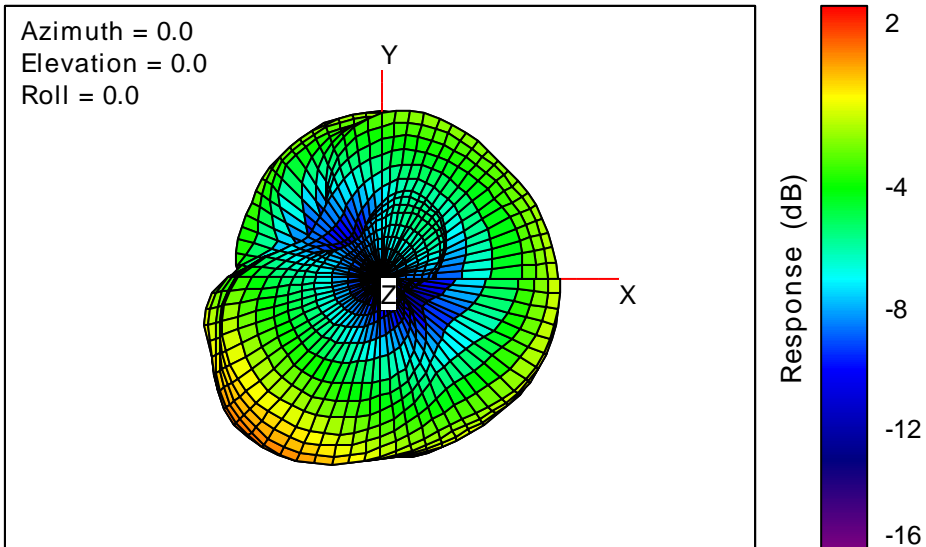

Getac_BC-03_Gain_FS_1920MHz_Cont15_Aux (With Antenna)