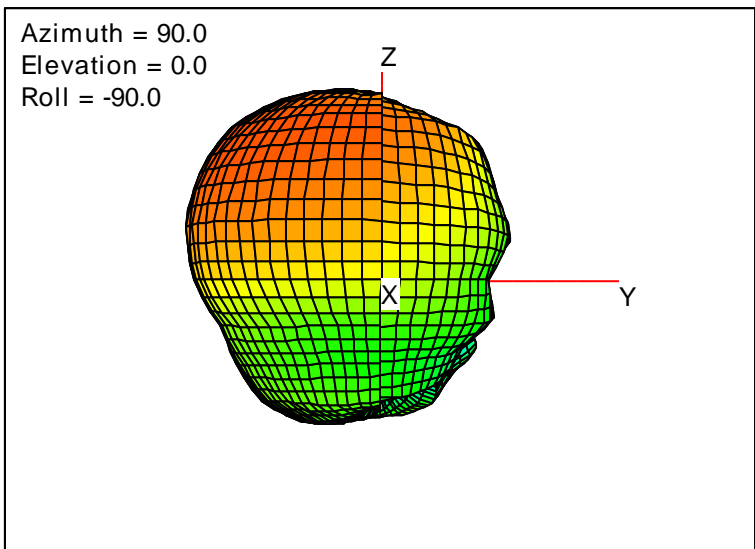

Getac_BC-03_Gain_FS_821MHz_Cont15_Aux (With Antenna)