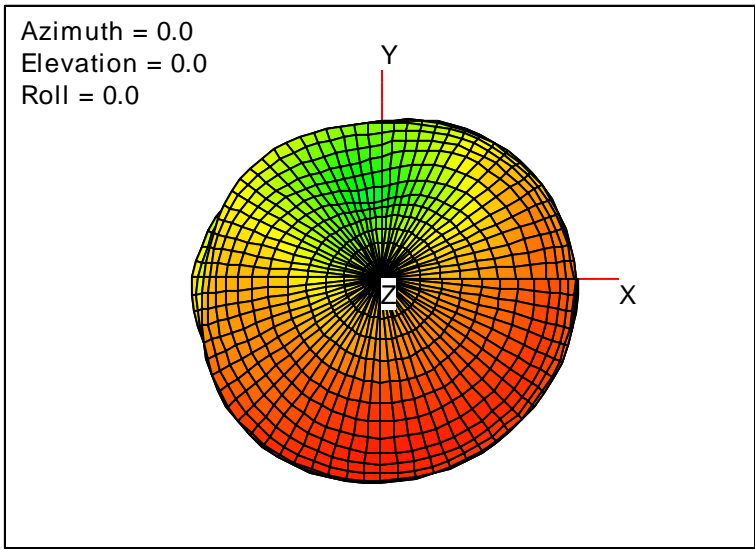

Getac_BC-03_Gain_FS_740MHz_Cont15_Aux (With Antenna)