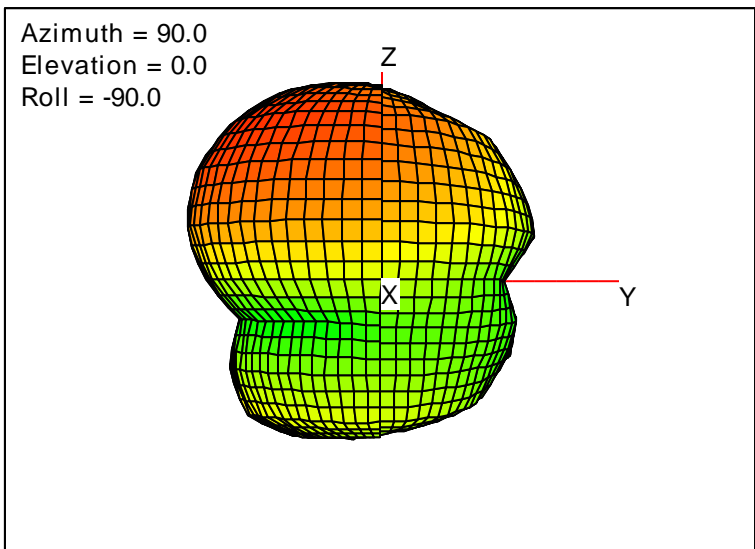

Getac_BC-03_Gain_FS_751MHz_Cont15_Aux (With Antenna)