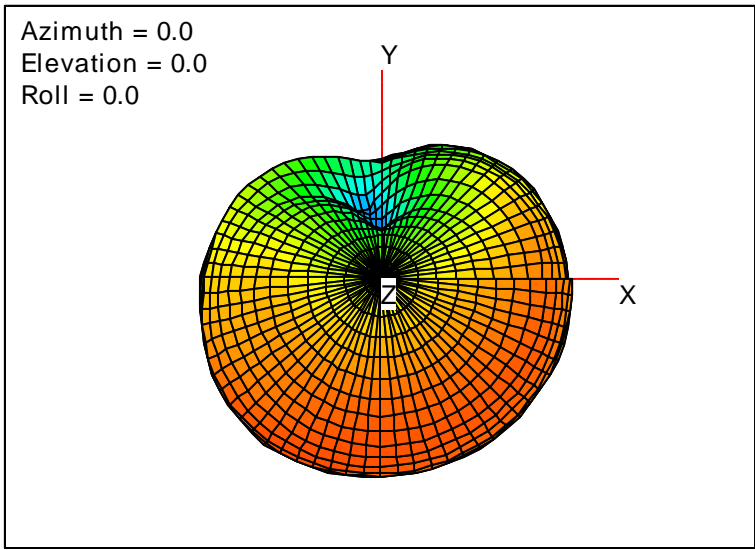

Getac_BC-03_Gain_FS_777MHz_Cont15_Aux (With Antenna)