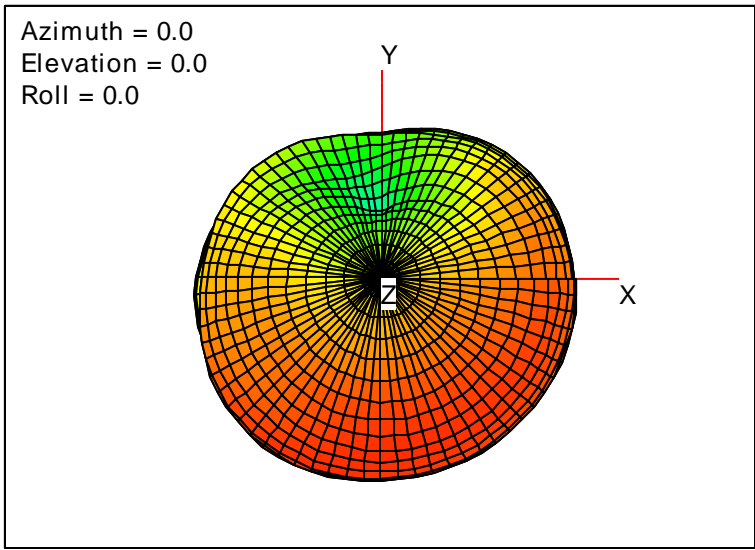

Getac_BC-03_Gain_FS_740MHz_Cont15_Aux (With Antenna)

Getac_BC-03_Gain_FS_746MHz_Cont15_Aux (With Antenna)

Getac_BC-03_Gain_FS_751MHz_Cont15_Aux (With Antenna)

Getac_BC-03_Gain_FS_756MHz_Cont15_Aux (With Antenna)