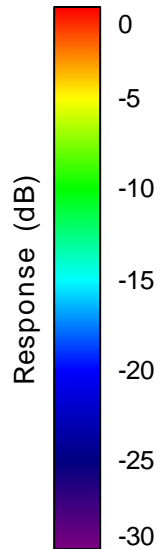

Getac_BC-03_Gain_FS_740MHz_Cont15_Aux (With Antenna)

Getac_BC-03_Gain_FS_746MHz_Cont15_Aux (With Antenna)

Getac_BC-03_Gain_FS_751MHz_Cont15_Aux (With Antenna)

Getac_BC-03_Gain_FS_756MHz_Cont15_Aux (With Antenna)

Getac_BC-03_Gain_FS_777MHz_Cont15_Aux (With Antenna)

Getac_BC-03_Gain_FS_782MHz_Cont15_Aux (With Antenna)

Getac_BC-03_Gain_FS_787MHz_Cont15_Aux (With Antenna)

Getac_BC-03_Gain_FS_791MHz_Cont15_Aux (With Antenna)