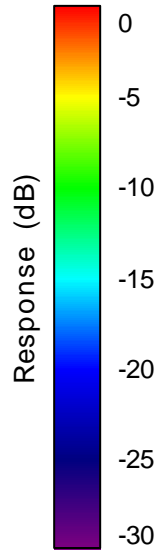

Getac_BC-03_Gain_FS_740MHz_Cont15_Aux (With Antenna)

Getac_BC-03_Gain_FS_746MHz_Cont15_Aux (With Antenna)

Getac_BC-03_Gain_FS_751MHz_Cont15_Aux (With Antenna)

Getac_BC-03_Gain_FS_756MHz_Cont15_Aux (With Antenna)

Getac_BC-03_Gain_FS_777MHz_Cont15_Aux (With Antenna)

Getac_BC-03_Gain_FS_782MHz_Cont15_Aux (With Antenna)

Getac_BC-03_Gain_FS_787MHz_Cont15_Aux (With Antenna)

Getac_BC-03_Gain_FS_791MHz_Cont15_Aux (With Antenna)