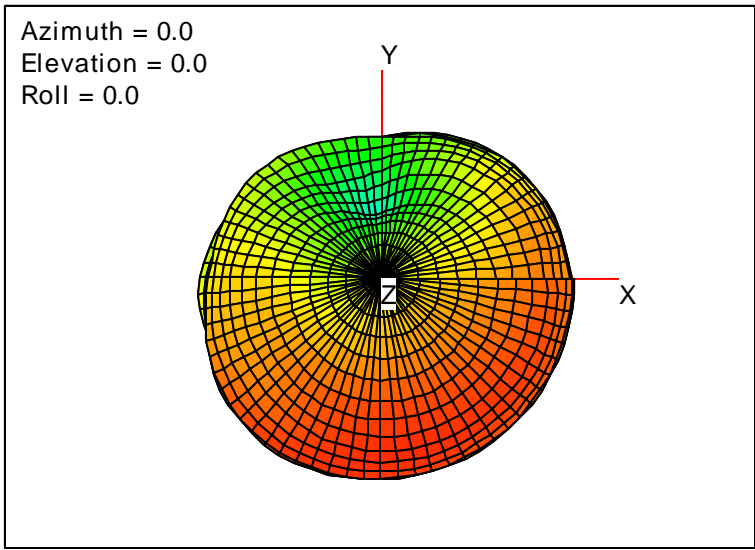

Getac_BC-03_Gain_FS_746MHz_Cont15_Aux (With Antenna)