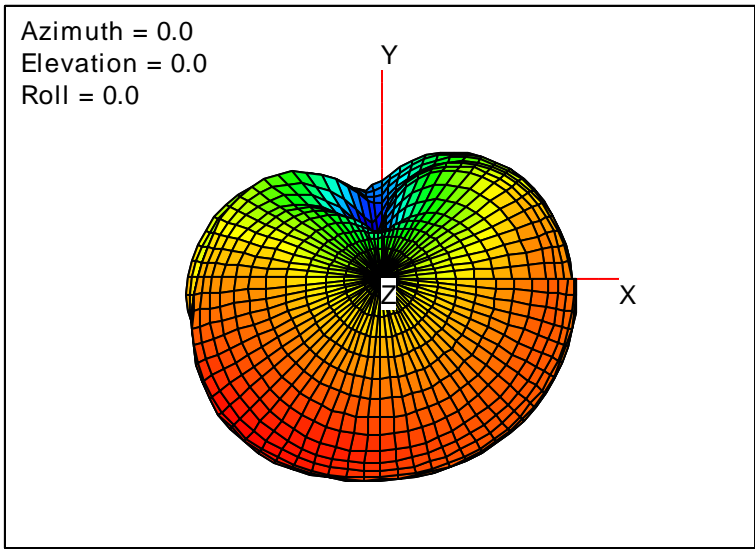

Getac_BC-03_Gain_FS_824MHz_Cont15_Aux (With Antenna)