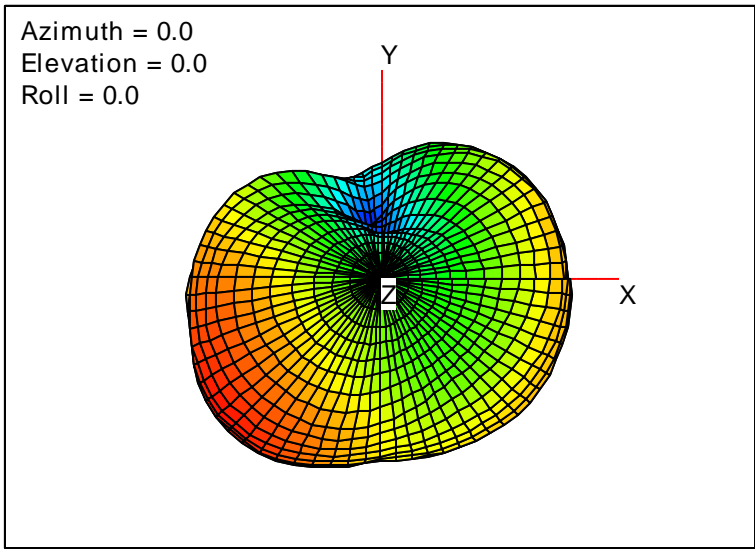

Getac_BC-03_Gain_FS_869MHz_Cont15_Aux (With Antenna)

Getac_BC-03_Gain_FS_880MHz_Cont15_Aux (With Antenna)

Getac_BC-03_Gain_FS_894MHz_Cont15_Aux (With Antenna)

Getac_BC-03_Gain_FS_900MHz_Cont15_Aux (With Antenna)