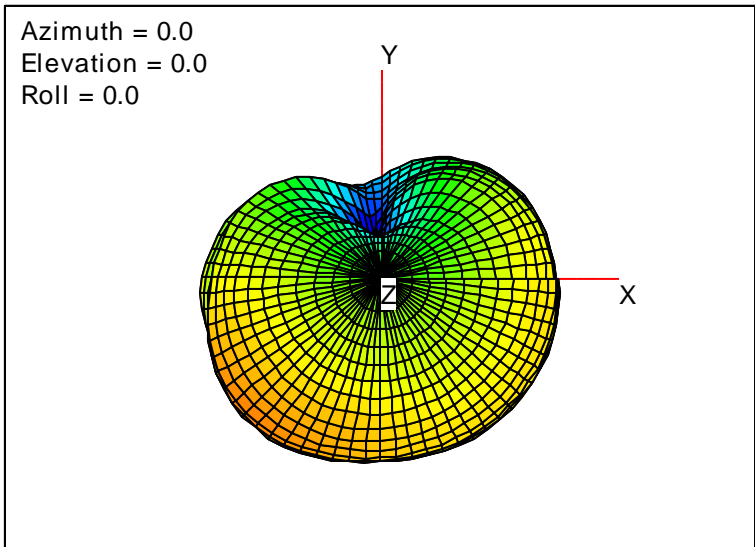

Getac_BC-03_Gain_FS_847MHz_Cont15_Aux (With Antenna)