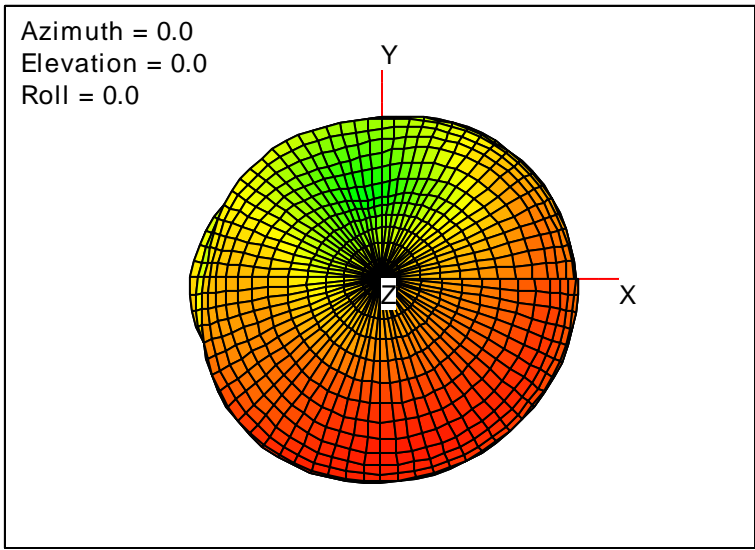

Getac_BC-03_Gain_FS_716MHz_Cont15_Aux (With Antenna)

Getac_BC-03_Gain_FS_720MHz_Cont15_Aux (With Antenna)

Getac_BC-03_Gain_FS_725MHz_Cont15_Aux (With Antenna)

Getac_BC-03_Gain_FS_734MHz_Cont15_Aux (With Antenna)