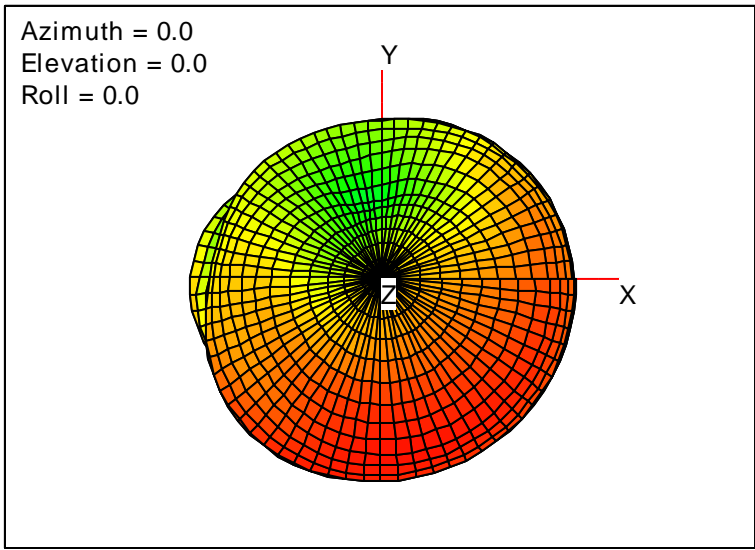

Getac_BC-03_Gain_FS_716MHz_Cont15_Aux (With Antenna)

Getac_BC-03_Gain_FS_720MHz_Cont15_Aux (With Antenna)

Getac_BC-03_Gain_FS_725MHz_Cont15_Aux (With Antenna)

Getac_BC-03_Gain_FS_734MHz_Cont15_Aux (With Antenna)