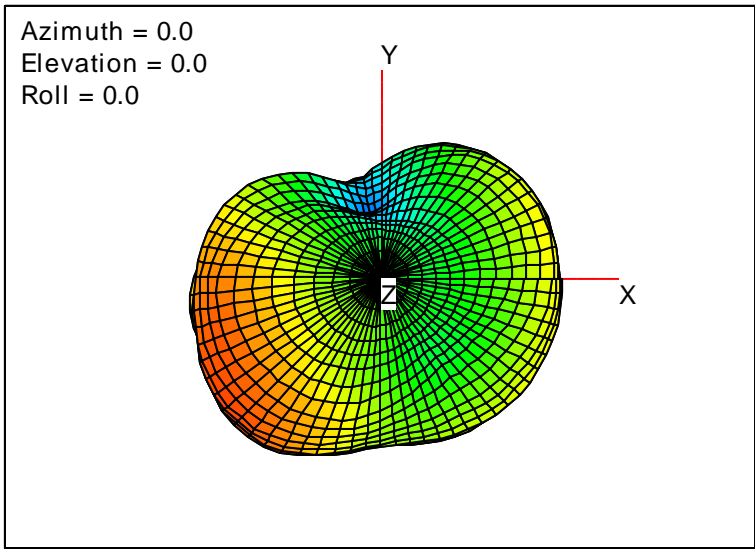

Getac_BC-03_Gain_FS_915MHz_Cont15_Aux (With Antenna)