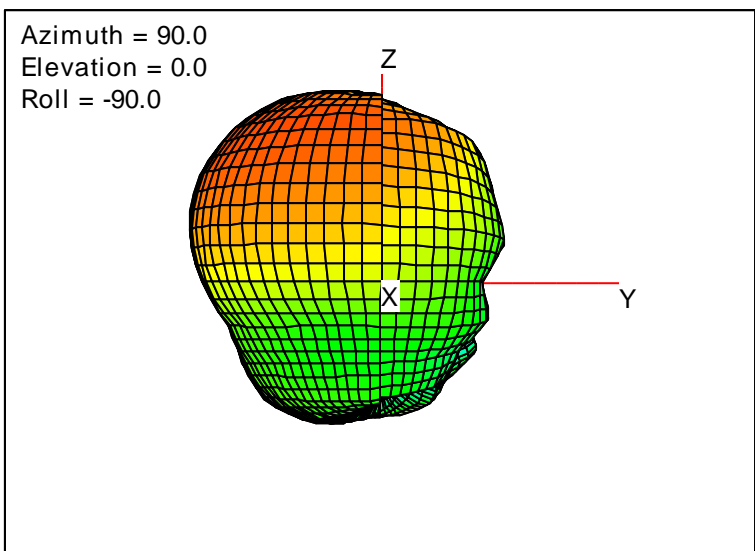

Getac_BC-03_Gain_FS_806MHz_Cont15_Aux (With Antenna)