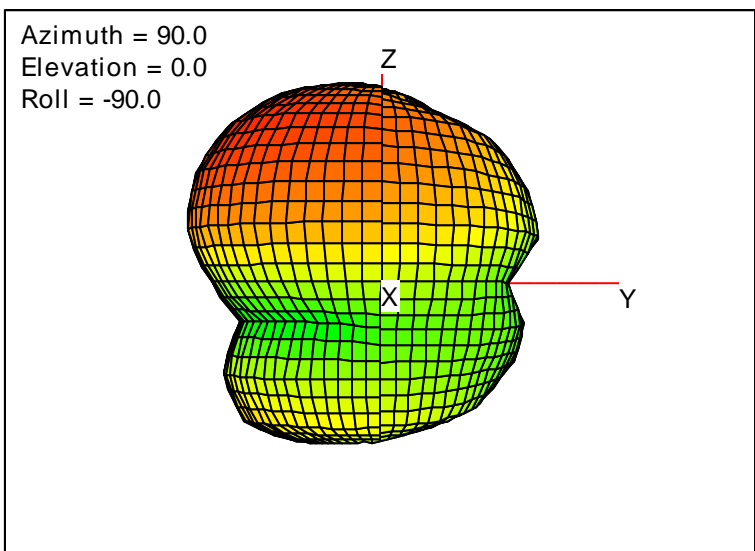

Getac_BC-03_Gain_FS_740MHz_Cont15_Aux (With Antenna)