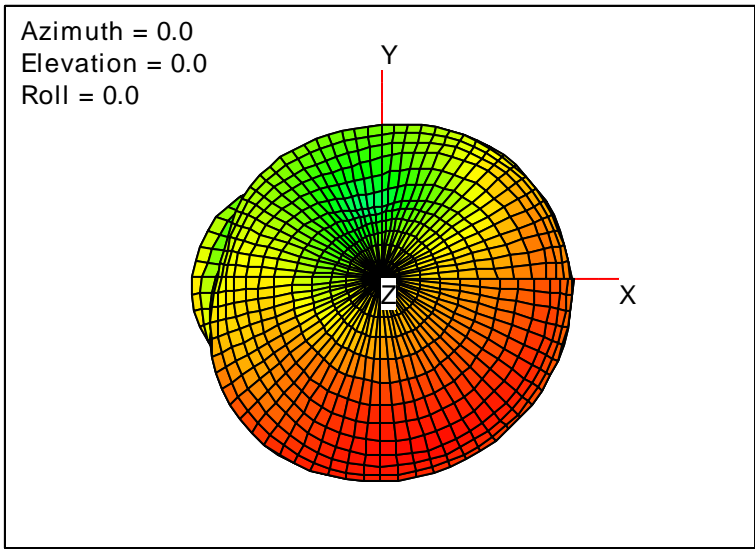

Getac_BC-03_Gain_FS_716MHz_Cont15_Aux (With Antenna)

Getac_BC-03_Gain_FS_720MHz_Cont15_Aux (With Antenna)

Getac_BC-03_Gain_FS_725MHz_Cont15_Aux (With Antenna)

Getac_BC-03_Gain_FS_734MHz_Cont15_Aux (With Antenna)