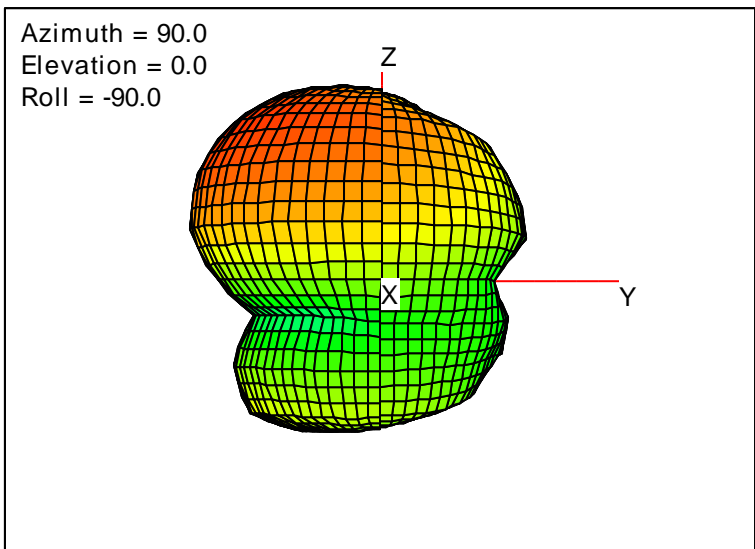

Getac_BC-03_Gain_FS_746MHz_Cont15_Aux (With Antenna)