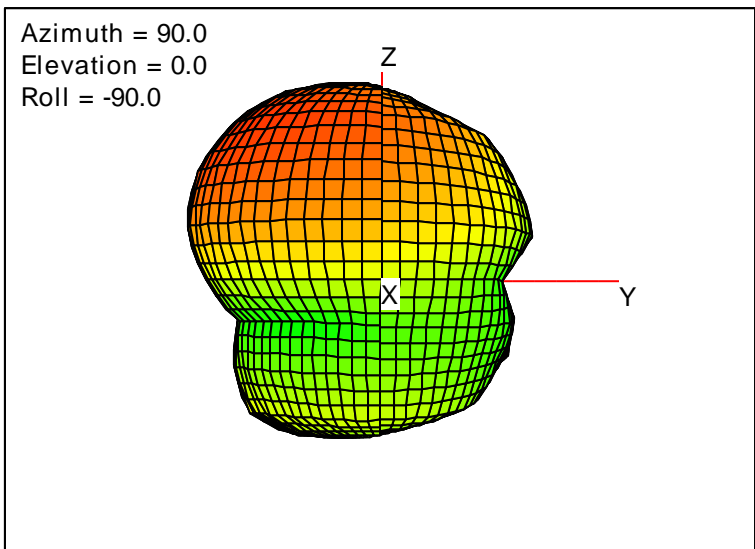

Getac_BC-03_Gain_FS_740MHz_Cont15_Aux (With Antenna)

Getac_BC-03_Gain_FS_746MHz_Cont15_Aux (With Antenna)

Getac_BC-03_Gain_FS_751MHz_Cont15_Aux (With Antenna)

Getac_BC-03_Gain_FS_756MHz_Cont15_Aux (With Antenna)