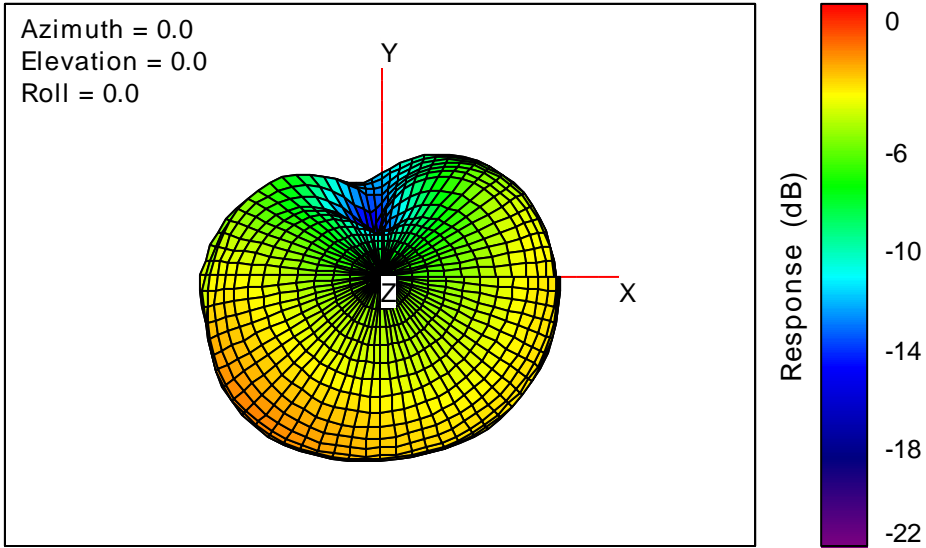

Getac_BC-03_Gain_FS_849MHz_Cont15_Aux (With Antenna)