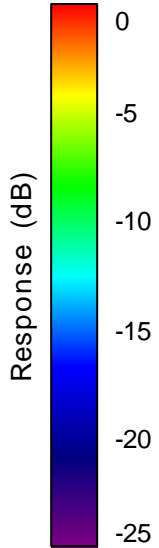

Getac_BC-03_Gain_FS_1920MHz_Cont15_Main (With Antenna)

Getac_BC-03_Gain_FS_1930MHz_Cont15_Main (With Antenna)

Getac_BC-03_Gain_FS_1950MHz_Cont15_Main (With Antenna)

Getac_BC-03_Gain_FS_1960MHz_Cont15_Main (With Antenna)

Getac_BC-03_Gain_FS_1980MHz_Cont15_Main (With Antenna)

Getac_BC-03_Gain_FS_1990MHz_Cont15_Main (With Antenna)

Getac_BC-03_Gain_FS_2110MHz_Cont15_Main (With Antenna)

Getac_BC-03_Gain_FS_2140MHz_Cont15_Main (With Antenna)