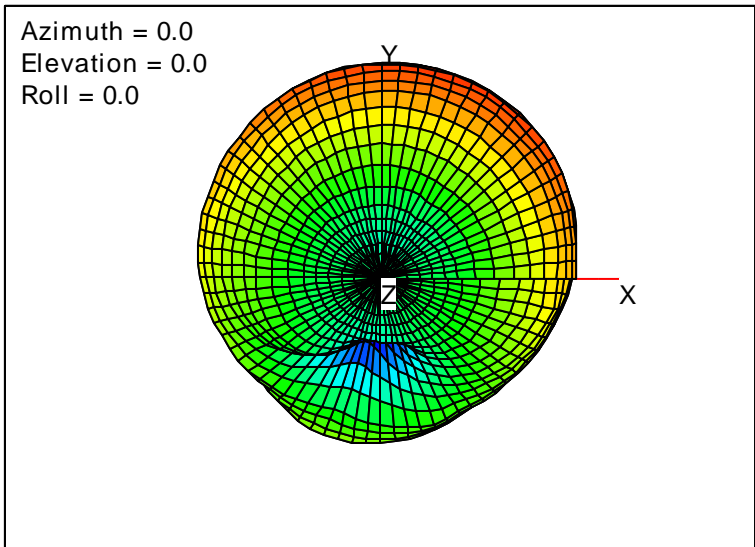

Getac_BC-03_Gain_FS_960MHz_Cont15_Main (With Antenna)

Getac_BC-03_Gain_FS_1600MHz_Cont15_Main (With Antenna)

Getac_BC-03_Gain_FS_1650MHz_Cont15_Main (With Antenna)

Getac_BC-03_Gain_FS_1680MHz_Cont15_Main (With Antenna)