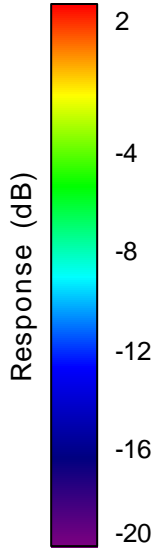

Getac_BC-03_Gain_FS_704MHz_Cont15_Aux (With Antenna)