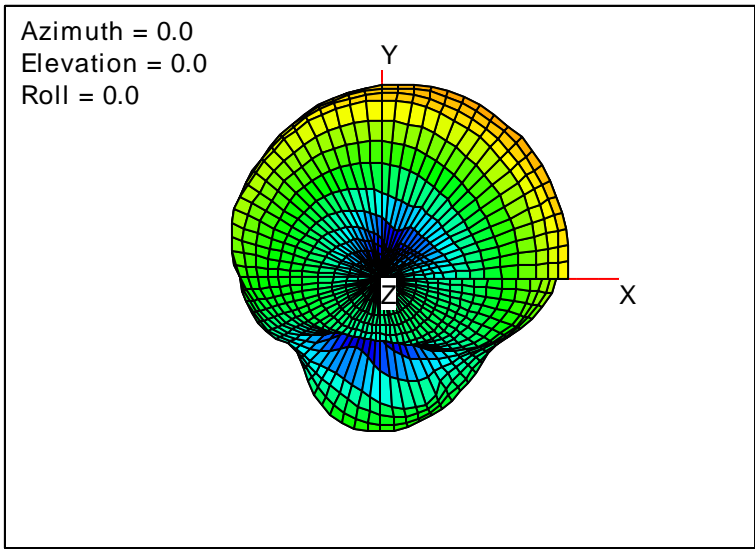

Getac_BC-03_Gain_FS_1990MHz_Cont15_Main (With Antenna)