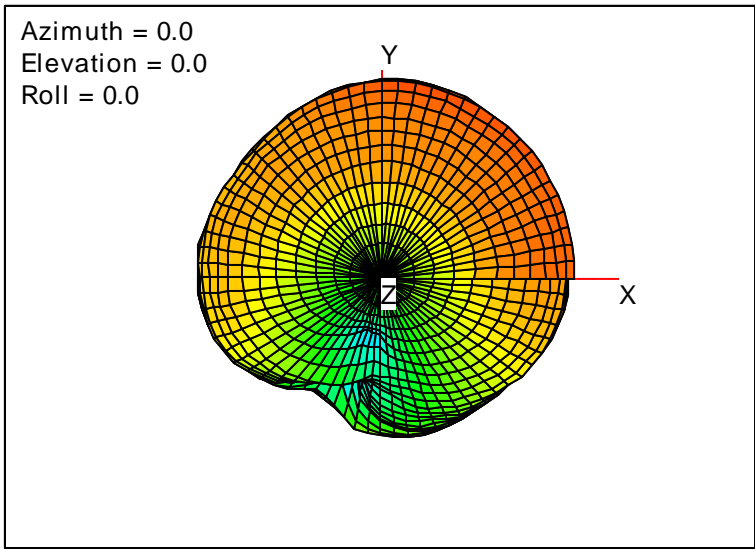

Getac_BC-03_Gain_FS_2400MHz_Cont15_Main (With Antenna)

Getac_BC-03_Gain_FS_2450MHz_Cont15_Main (With Antenna)

Getac_BC-03_Gain_FS_2500MHz_Cont15_Main (With Antenna)

Getac_BC-03_Gain_FS_2535MHz_Cont15_Main (With Antenna)