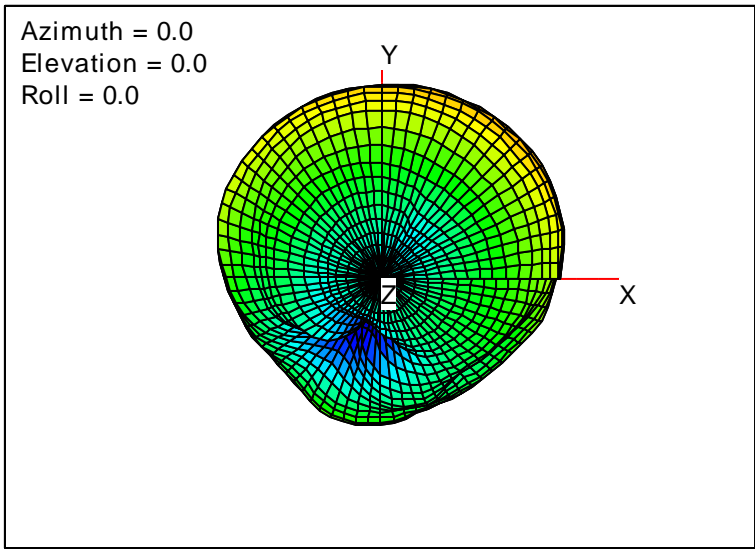

Getac_BC-03_Gain_FS_1840MHz_Cont15_Main (With Antenna)