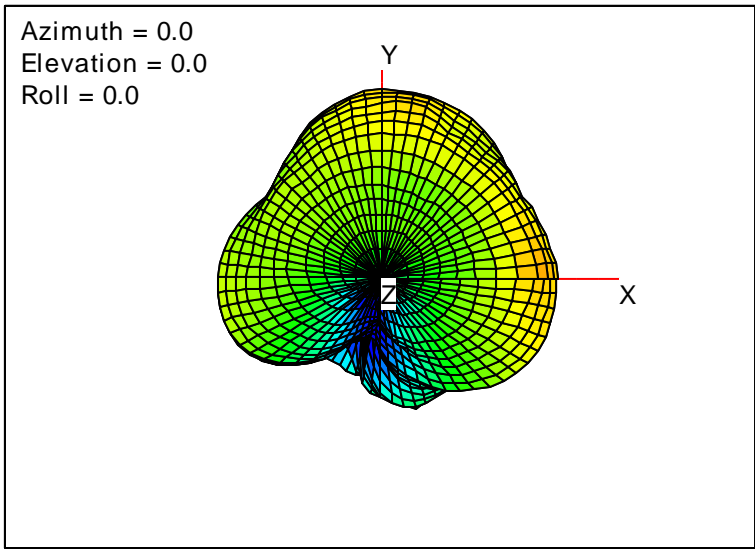

Getac_BC-03_Gain_FS_2620MHz_Cont15_Main (With Antenna)