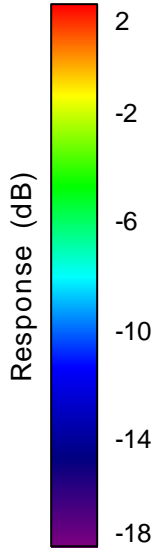

Getac_BC-03_Gain_FS_1920MHz_Cont15_Main (With Antenna)

Getac_BC-03_Gain_FS_1930MHz_Cont15_Main (With Antenna)

Getac_BC-03_Gain_FS_1950MHz_Cont15_Main (With Antenna)

Getac_BC-03_Gain_FS_1960MHz_Cont15_Main (With Antenna)

Getac_BC-03_Gain_FS_1980MHz_Cont15_Main (With Antenna)

Getac_BC-03_Gain_FS_1990MHz_Cont15_Main (With Antenna)

Getac_BC-03_Gain_FS_2110MHz_Cont15_Main (With Antenna)

Getac_BC-03_Gain_FS_2140MHz_Cont15_Main (With Antenna)