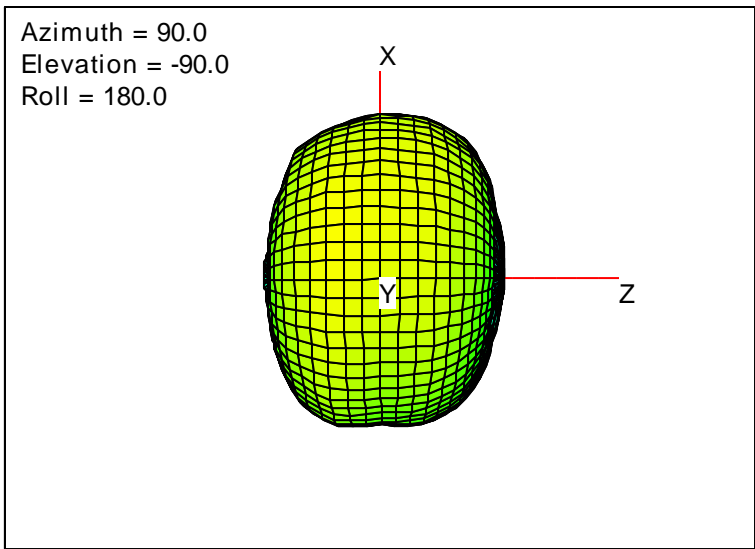

Getac_BC-03_Gain_FS_960MHz_Cont15_Main (With Antenna)

Getac_BC-03_Gain_FS_1600MHz_Cont15_Main (With Antenna)

Getac_BC-03_Gain_FS_1650MHz_Cont15_Main (With Antenna)

Getac_BC-03_Gain_FS_1680MHz_Cont15_Main (With Antenna)