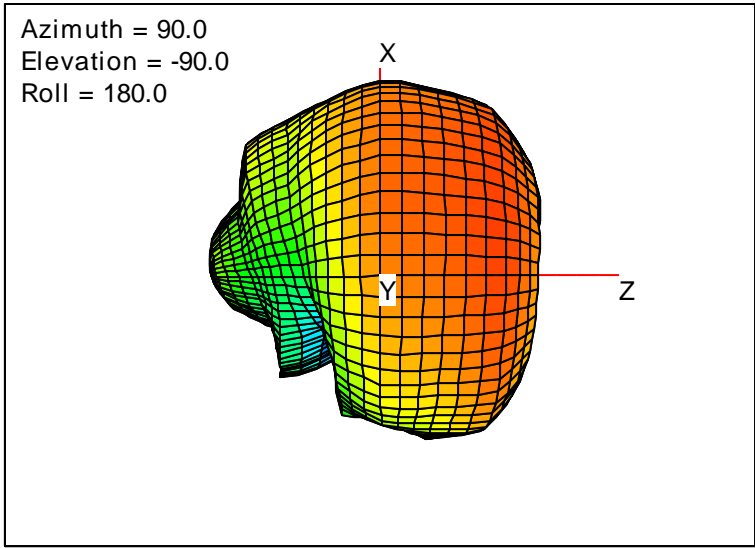

Getac_BC-03_Gain_FS_2110MHz_Cont15_Main (With Antenna)