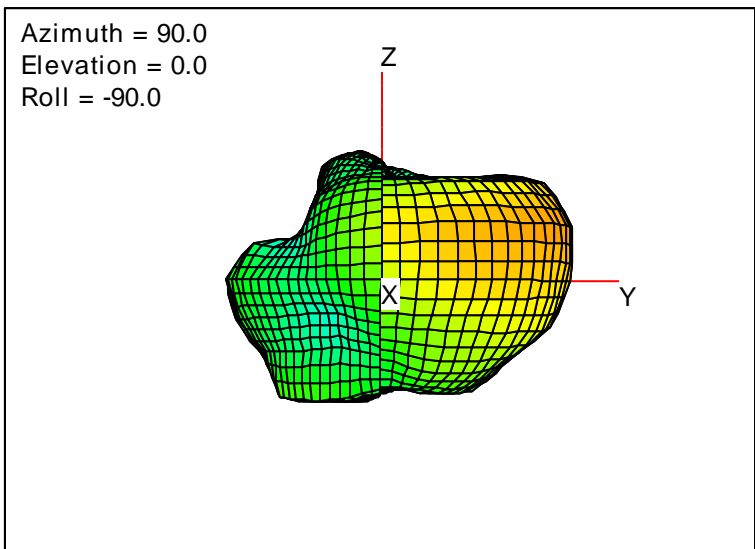

Getac_BC-03_Gain_FS_1990MHz_Cont15_Main (With Antenna)