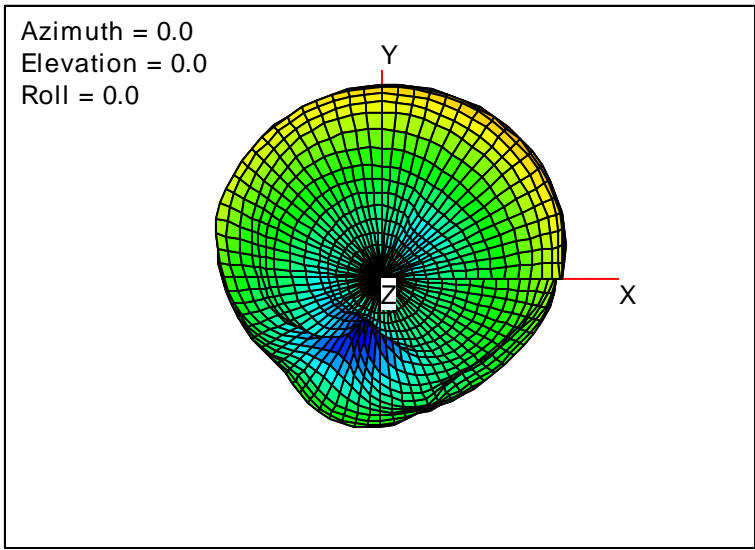

Getac_BC-03_Gain_FS_1850MHz_Cont15_Main (With Antenna)