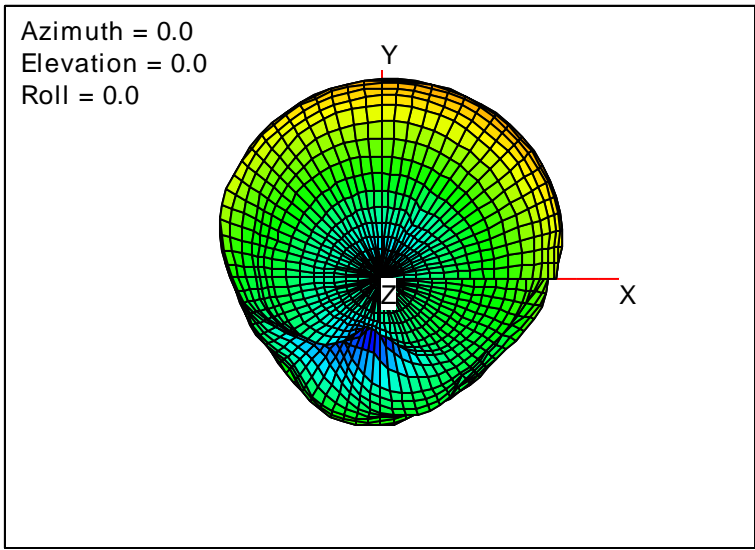

Getac_BC-03_Gain_FS_1710MHz_Cont15_Main (With Antenna)

Getac_BC-03_Gain_FS_1750MHz_Cont15_Main (With Antenna)

Getac_BC-03_Gain_FS_1785MHz_Cont15_Main (With Antenna)

Getac_BC-03_Gain_FS_1805MHz_Cont15_Main (With Antenna)