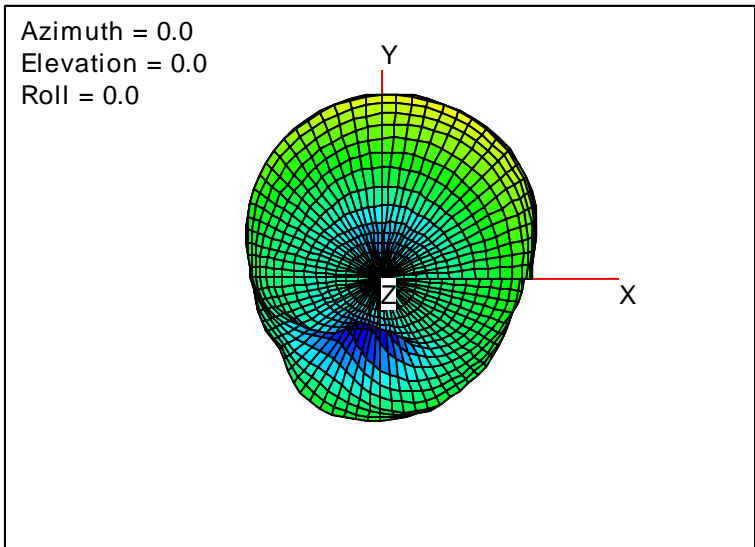

Getac_BC-03_Gain_FS_1710MHz_Cont15_Main (With Antenna)