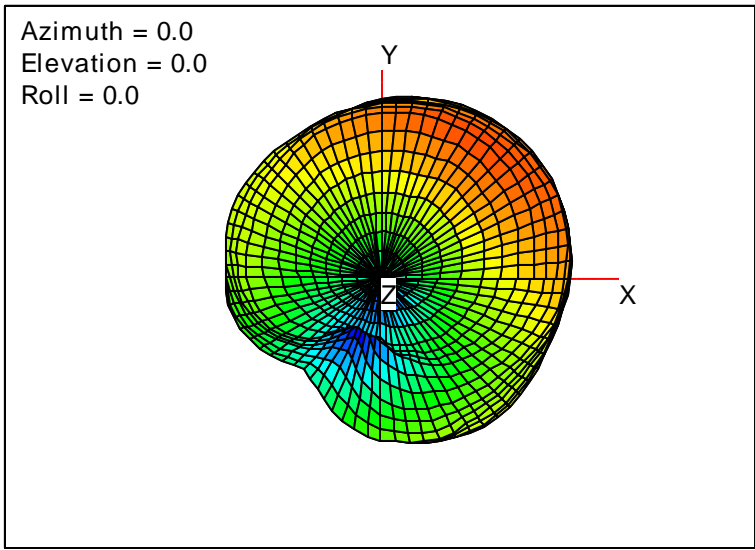

Getac_BC-03_Gain_FS_2200MHz_Cont15_Main (With Antenna)