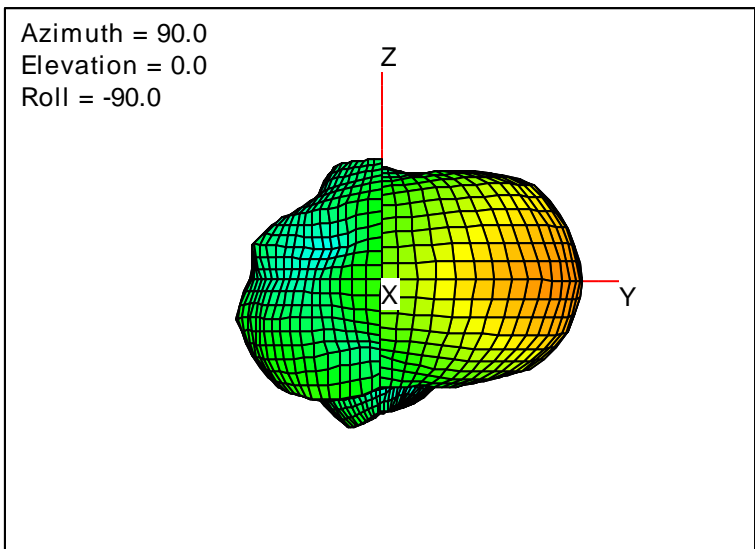

Getac_BC-03_Gain_FS_1785MHz_Cont15_Main (With Antenna)