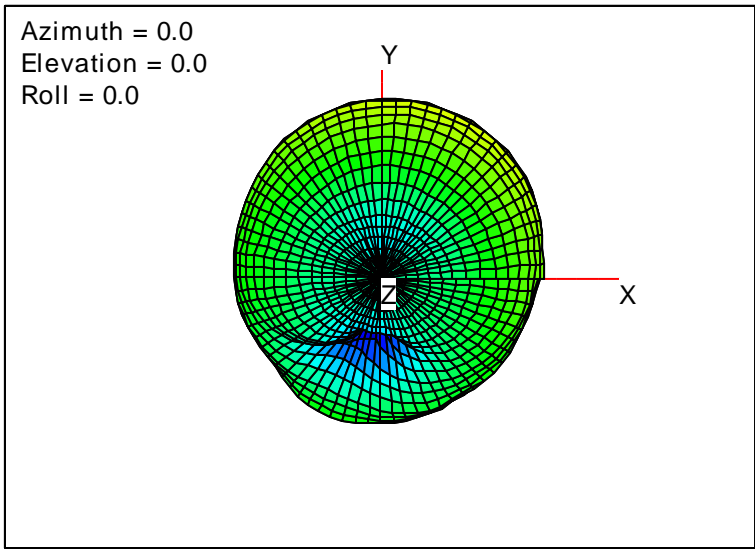

Getac_BC-03_Gain_FS_960MHz_Cont15_Main (With Antenna)

Getac_BC-03_Gain_FS_1600MHz_Cont15_Main (With Antenna)

Getac_BC-03_Gain_FS_1650MHz_Cont15_Main (With Antenna)

Getac_BC-03_Gain_FS_1680MHz_Cont15_Main (With Antenna)