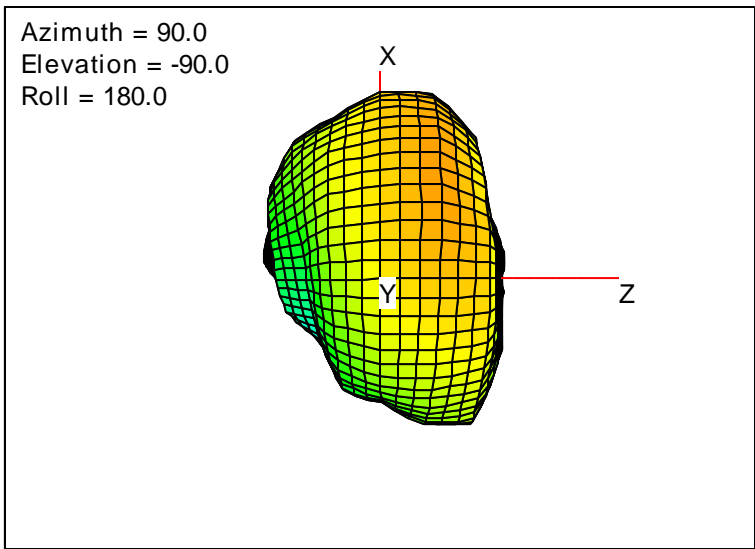

Getac_BC-03_Gain_FS_1990MHz_Cont15_Main (With Antenna)