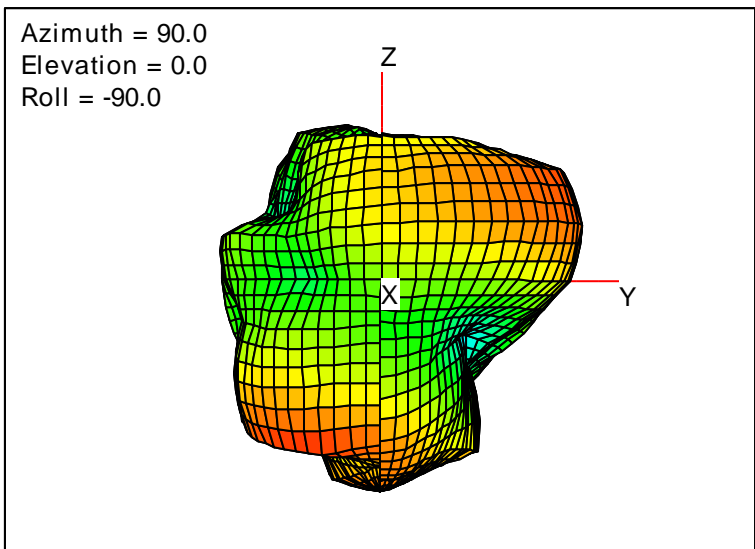

Getac_BC-03_Gain_FS_2400MHz_Cont15_Main (With Antenna)