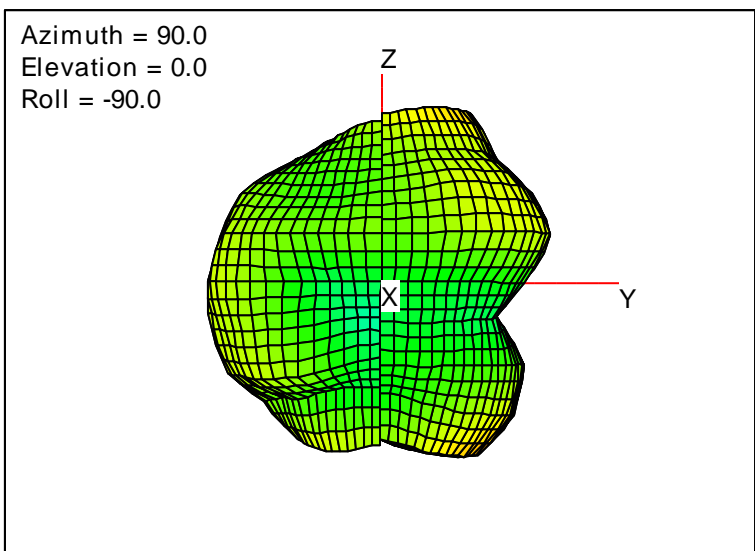

Getac_BC-03_Gain_FS_3400MHz_Cont15_Main (With Antenna)