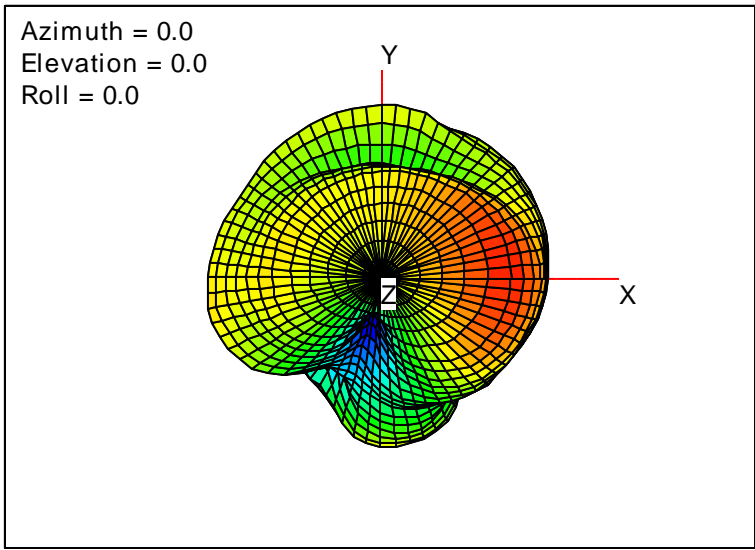

Getac_BC-03_Gain_FS_3300MHz_Cont15_Main (With Antenna)

Getac_BC-03_Gain_FS_3400MHz_Cont15_Main (With Antenna)

Getac_BC-03_Gain_FS_3500MHz_Cont15_Main (With Antenna)

Getac_BC-03_Gain_FS_3600MHz_Cont15_Main (With Antenna)