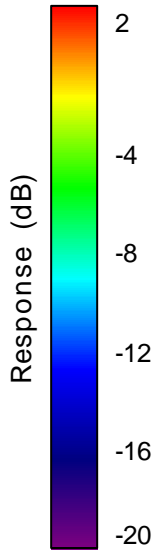

Getac_BC-03_Gain_FS_704MHz_Cont15_Aux (With Antenna)