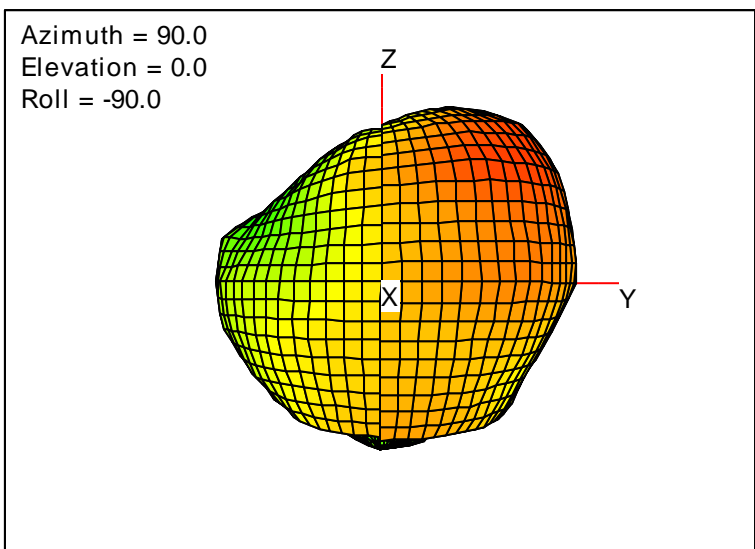

Getac_BC-03_Gain_FS_2170MHz_Cont15_Main (With Antenna)