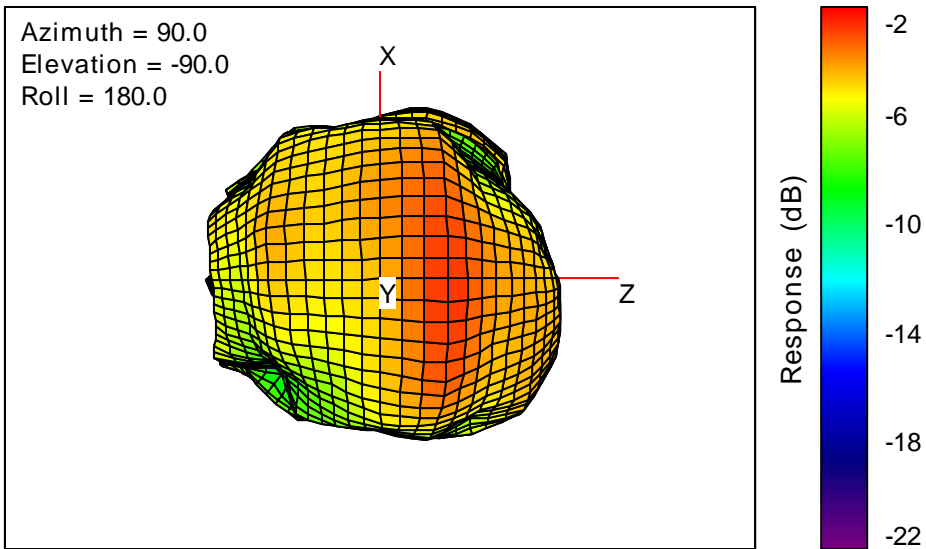

Getac_BC-03_Gain_FS_2570MHz_Cont15_Main (With Antenna)

Getac_BC-03_Gain_FS_2620MHz_Cont15_Main (With Antenna)

Getac_BC-03_Gain_FS_2655MHz_Cont15_Main (With Antenna)

Getac_BC-03_Gain_FS_2690MHz_Cont15_Main (With Antenna)