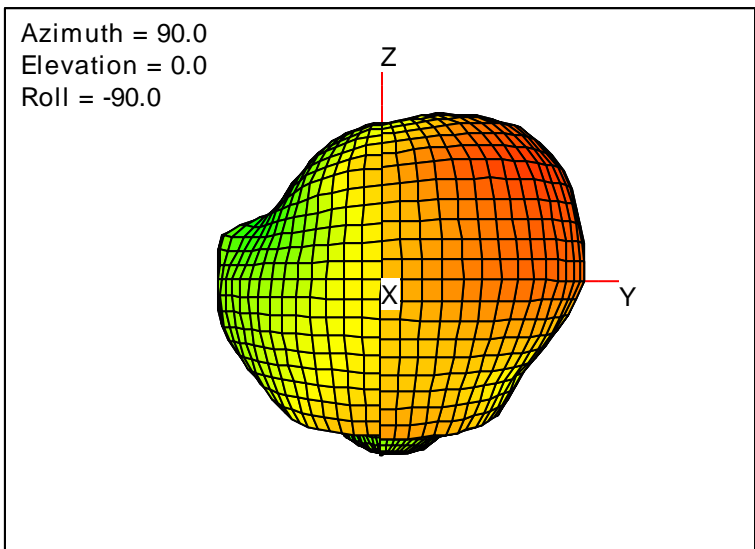

Getac_BC-03_Gain_FS_1980MHz_Cont15_Main (With Antenna)

Getac_BC-03_Gain_FS_1990MHz_Cont15_Main (With Antenna)

Getac_BC-03_Gain_FS_2110MHz_Cont15_Main (With Antenna)

Getac_BC-03_Gain_FS_2140MHz_Cont15_Main (With Antenna)