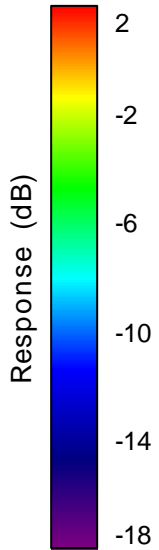

Getac_BC-03_Gain_FS_1920MHz_Cont15_Main (With Antenna)

Getac_BC-03_Gain_FS_1930MHz_Cont15_Main (With Antenna)

Getac_BC-03_Gain_FS_1950MHz_Cont15_Main (With Antenna)

Getac_BC-03_Gain_FS_1960MHz_Cont15_Main (With Antenna)

Getac_BC-03_Gain_FS_1980MHz_Cont15_Main (With Antenna)

Getac_BC-03_Gain_FS_1990MHz_Cont15_Main (With Antenna)

Getac_BC-03_Gain_FS_2110MHz_Cont15_Main (With Antenna)

Getac_BC-03_Gain_FS_2140MHz_Cont15_Main (With Antenna)