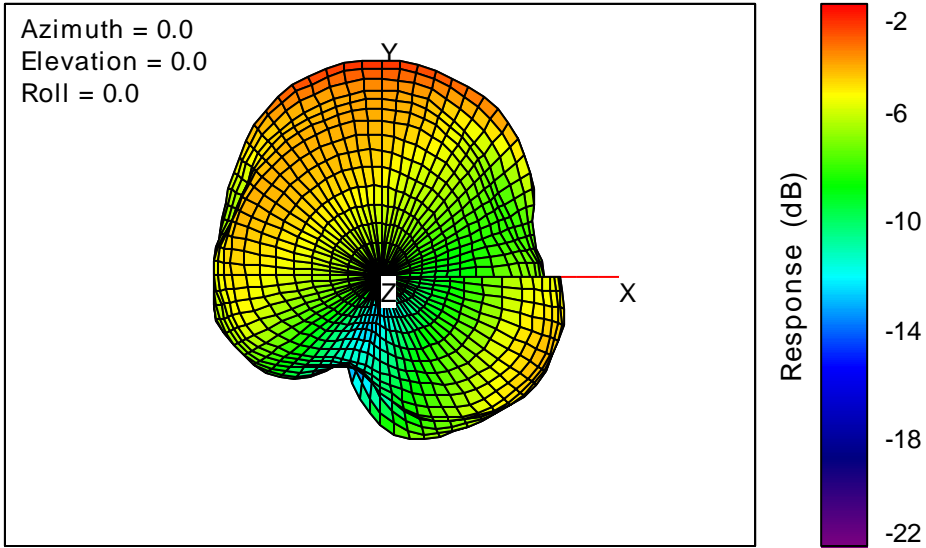

Getac_BC-03_Gain_FS_2570MHz_Cont15_Main (With Antenna)

Getac_BC-03_Gain_FS_2620MHz_Cont15_Main (With Antenna)

Getac_BC-03_Gain_FS_2655MHz_Cont15_Main (With Antenna)

Getac_BC-03_Gain_FS_2690MHz_Cont15_Main (With Antenna)