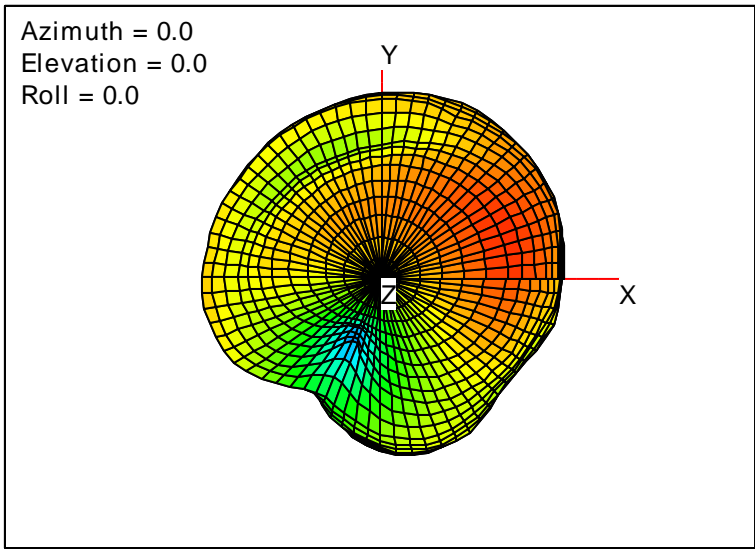

Getac_BC-03_Gain_FS_3500MHz_Cont15_Main (With Antenna)