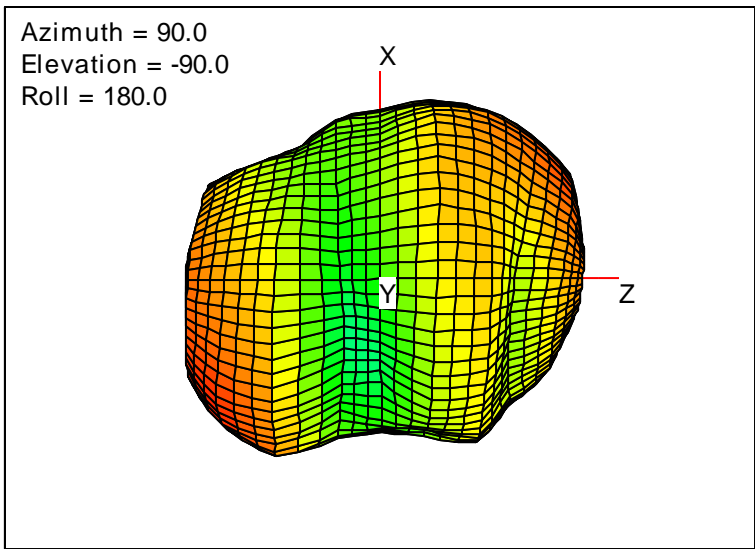

Getac_BC-03_Gain_FS_3500MHz_Cont15_Main (With Antenna)