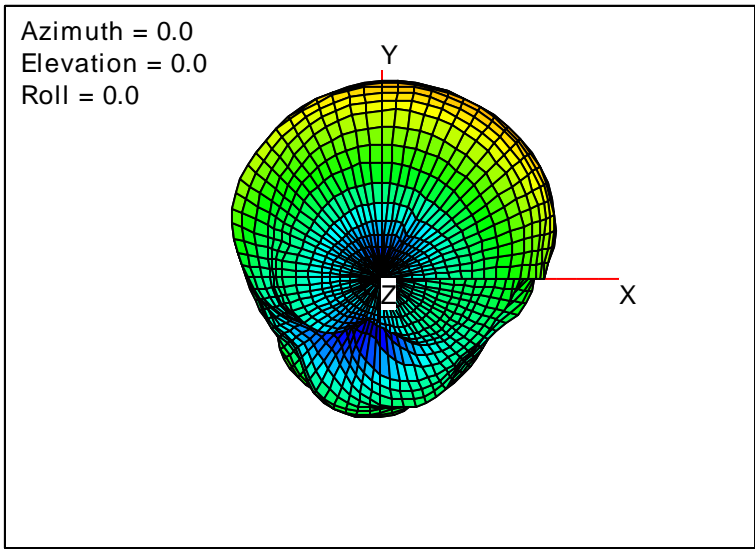

Getac_BC-03_Gain_FS_1785MHz_Cont15_Main (With Antenna)