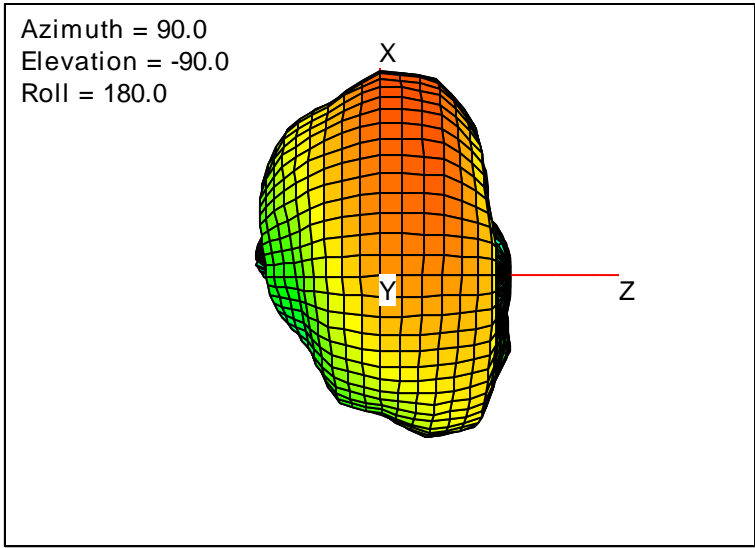

Getac_BC-03_Gain_FS_1920MHz_Cont15_Main (With Antenna)

Getac_BC-03_Gain_FS_1930MHz_Cont15_Main (With Antenna)

Getac_BC-03_Gain_FS_1950MHz_Cont15_Main (With Antenna)

Getac_BC-03_Gain_FS_1960MHz_Cont15_Main (With Antenna)