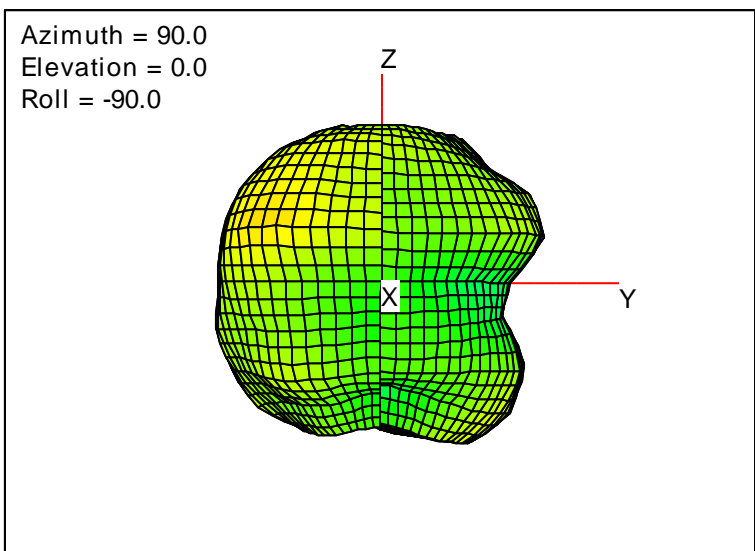

Getac_BC-03_Gain_FS_3300MHz_Cont15_Main (With Antenna)