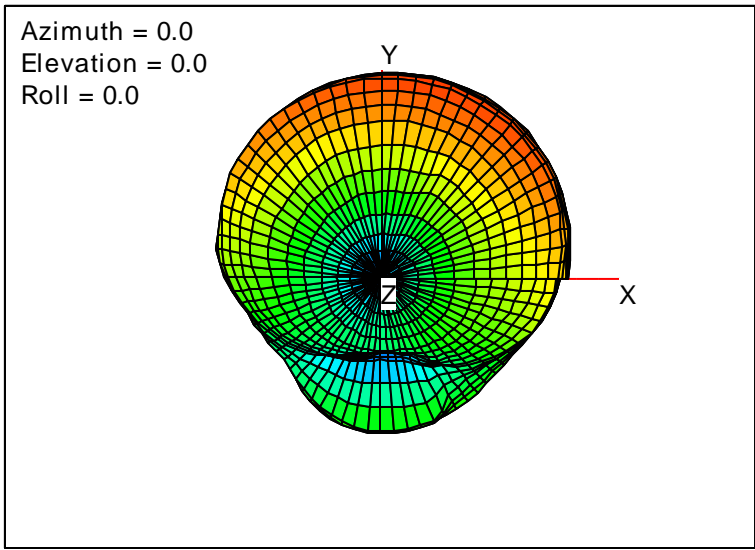

Getac_BC-03_Gain_FS_2110MHz_Cont15_Main (With Antenna)