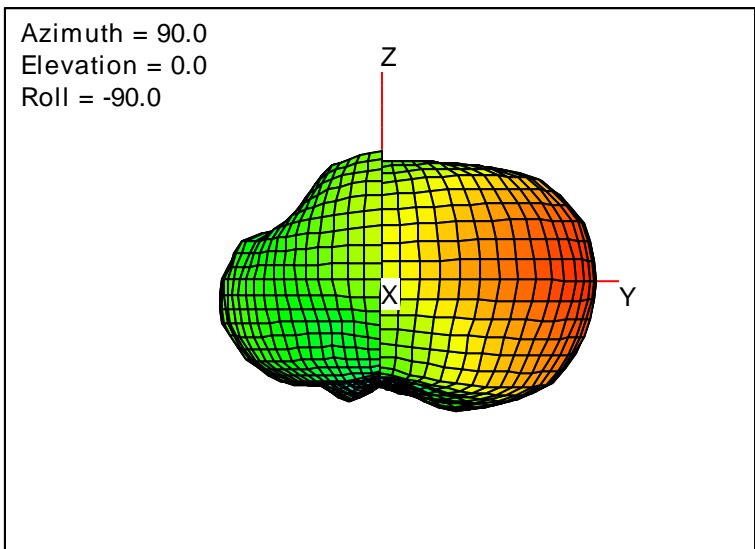

Getac_BC-03_Gain_FS_960MHz_Cont15_Main (With Antenna)

Getac_BC-03_Gain_FS_1600MHz_Cont15_Main (With Antenna)

Getac_BC-03_Gain_FS_1650MHz_Cont15_Main (With Antenna)

Getac_BC-03_Gain_FS_1680MHz_Cont15_Main (With Antenna)