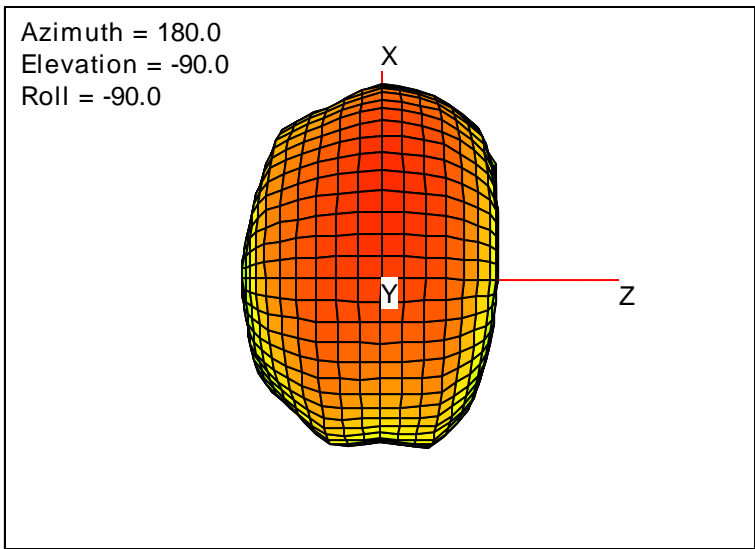

Getac_BC-03_Gain_FS_960MHz_Cont15_Main (With Antenna)

Getac_BC-03_Gain_FS_1600MHz_Cont15_Main (With Antenna)

Getac_BC-03_Gain_FS_1650MHz_Cont15_Main (With Antenna)

Getac_BC-03_Gain_FS_1680MHz_Cont15_Main (With Antenna)