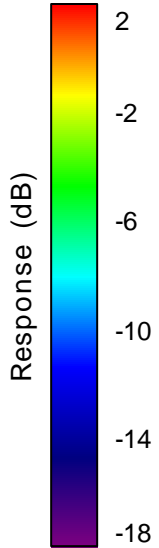

Getac_BC-03_Gain_FS_1920MHz_Cont15_Main (With Antenna)

Getac_BC-03_Gain_FS_1930MHz_Cont15_Main (With Antenna)

Getac_BC-03_Gain_FS_1950MHz_Cont15_Main (With Antenna)

Getac_BC-03_Gain_FS_1960MHz_Cont15_Main (With Antenna)

Getac_BC-03_Gain_FS_1980MHz_Cont15_Main (With Antenna)

Getac_BC-03_Gain_FS_1990MHz_Cont15_Main (With Antenna)

Getac_BC-03_Gain_FS_2110MHz_Cont15_Main (With Antenna)

Getac_BC-03_Gain_FS_2140MHz_Cont15_Main (With Antenna)