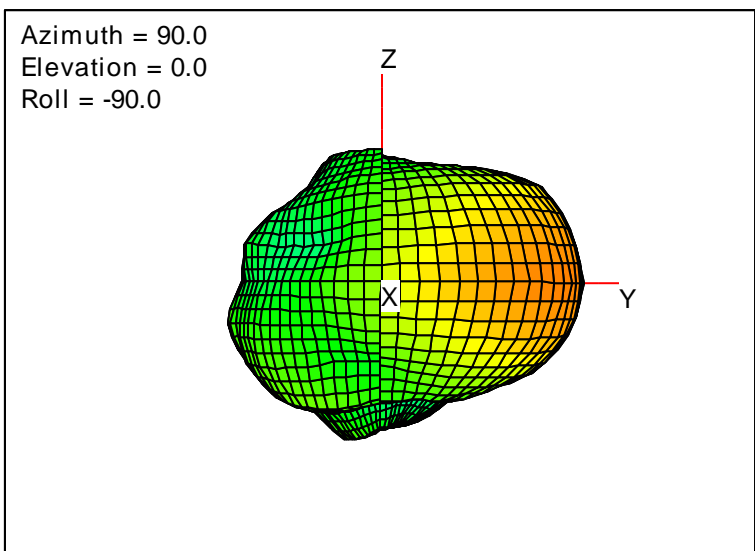

Getac_BC-03_Gain_FS_1710MHz_Cont15_Main (With Antenna)

Getac_BC-03_Gain_FS_1750MHz_Cont15_Main (With Antenna)

Getac_BC-03_Gain_FS_1785MHz_Cont15_Main (With Antenna)

Getac_BC-03_Gain_FS_1805MHz_Cont15_Main (With Antenna)