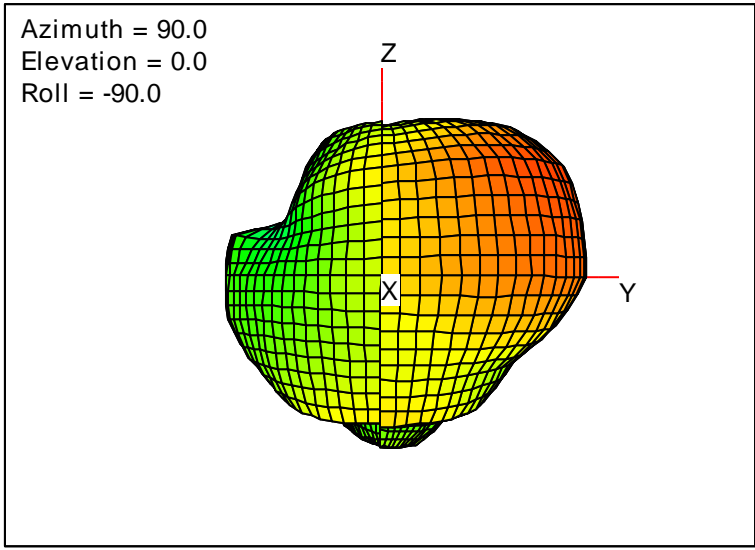

Getac_BC-03_Gain_FS_2110MHz_Cont15_Main (With Antenna)