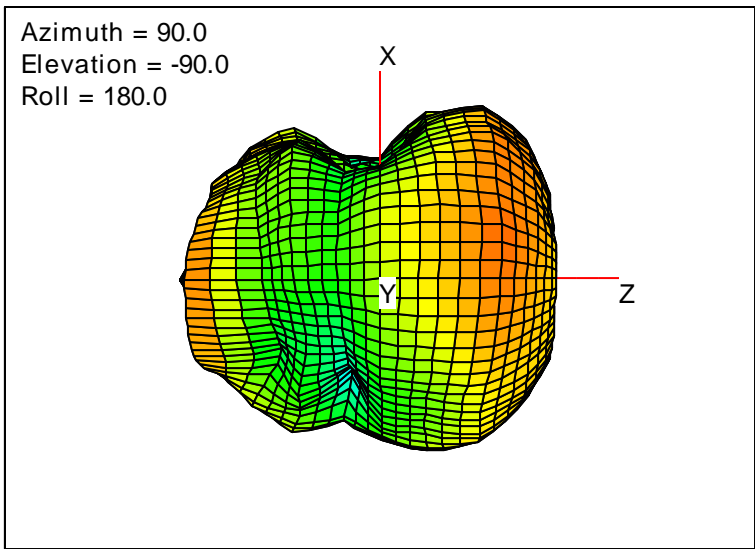

Getac_BC-03_Gain_FS_2570MHz_Cont15_Main (With Antenna)