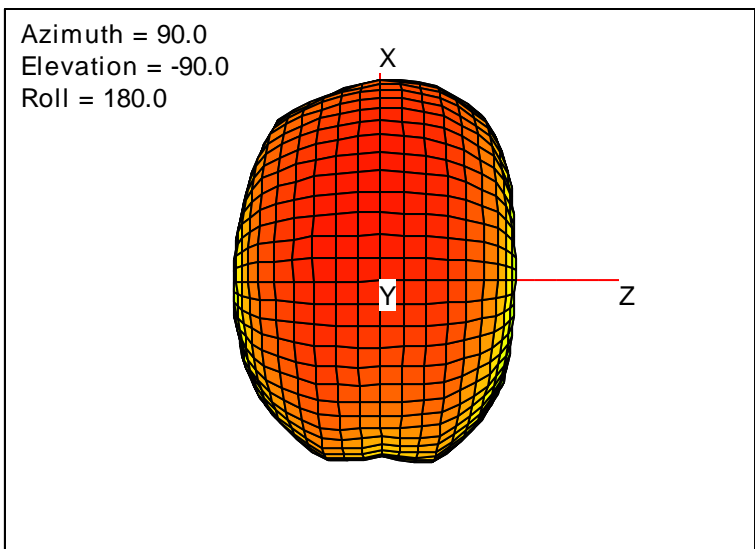

Getac_BC-03_Gain_FS_960MHz_Cont15_Main (With Antenna)

Getac_BC-03_Gain_FS_1600MHz_Cont15_Main (With Antenna)

Getac_BC-03_Gain_FS_1650MHz_Cont15_Main (With Antenna)

Getac_BC-03_Gain_FS_1680MHz_Cont15_Main (With Antenna)