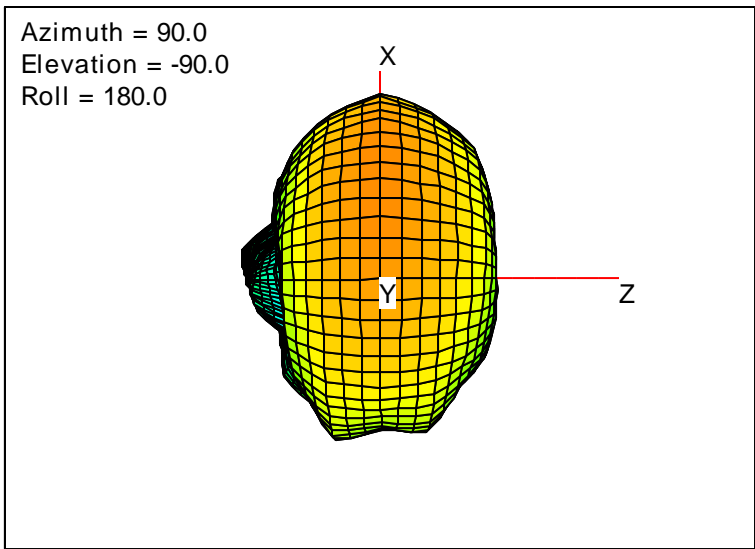

Getac_BC-03_Gain_FS_1785MHz_Cont15_Main (With Antenna)