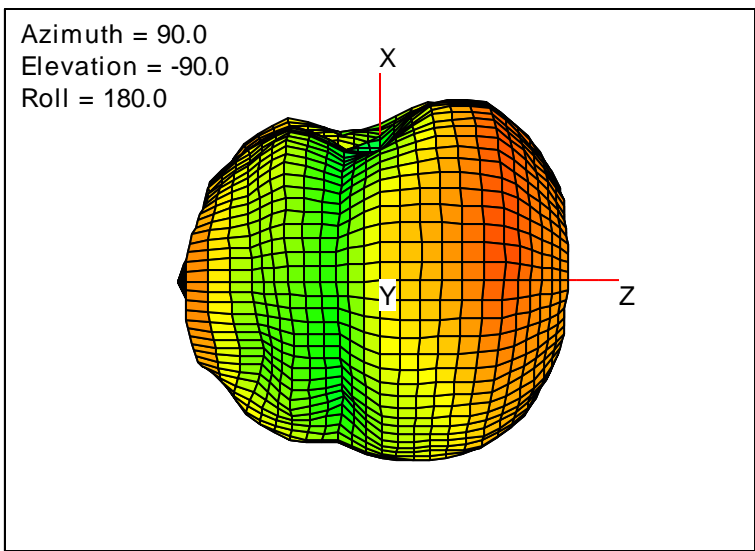

Getac_BC-03_Gain_FS_2400MHz_Cont15_Main (With Antenna)

Getac_BC-03_Gain_FS_2450MHz_Cont15_Main (With Antenna)

Getac_BC-03_Gain_FS_2500MHz_Cont15_Main (With Antenna)

Getac_BC-03_Gain_FS_2535MHz_Cont15_Main (With Antenna)