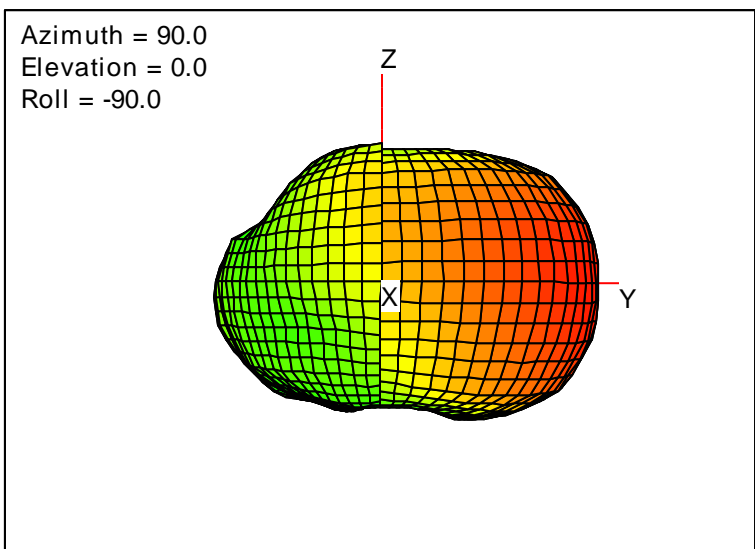

Getac_BC-03_Gain_FS_960MHz_Cont15_Main (With Antenna)

Getac_BC-03_Gain_FS_1600MHz_Cont15_Main (With Antenna)

Getac_BC-03_Gain_FS_1650MHz_Cont15_Main (With Antenna)

Getac_BC-03_Gain_FS_1680MHz_Cont15_Main (With Antenna)