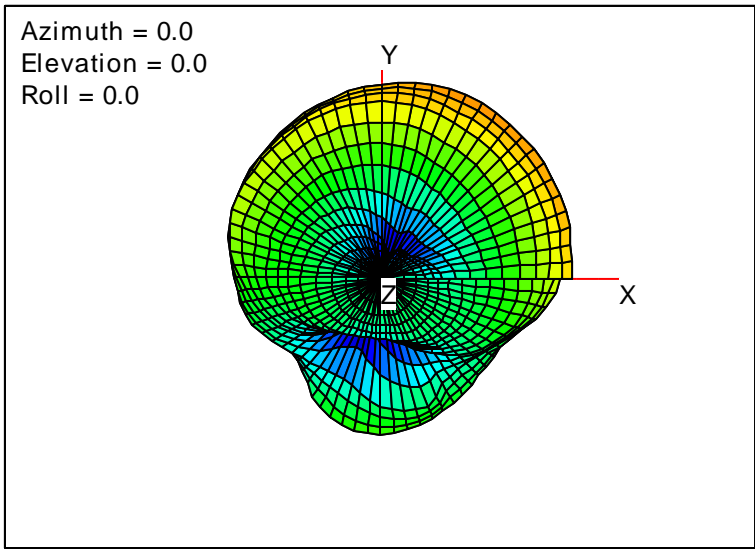

Getac_BC-03_Gain_FS_1980MHz_Cont15_Main (With Antenna)