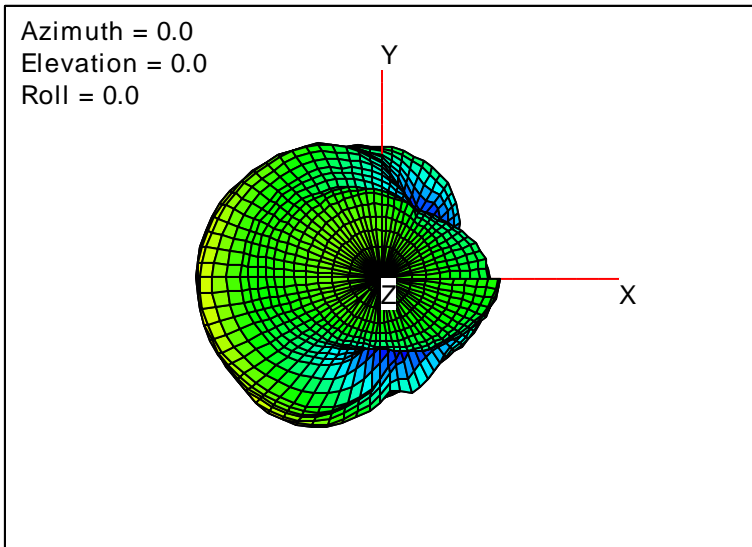

Getac_BC-03_Gain_FS_960MHz_Cont15_Main (With Antenna)

Getac_BC-03_Gain_FS_1600MHz_Cont15_Main (With Antenna)

Getac_BC-03_Gain_FS_1650MHz_Cont15_Main (With Antenna)

Getac_BC-03_Gain_FS_1680MHz_Cont15_Main (With Antenna)