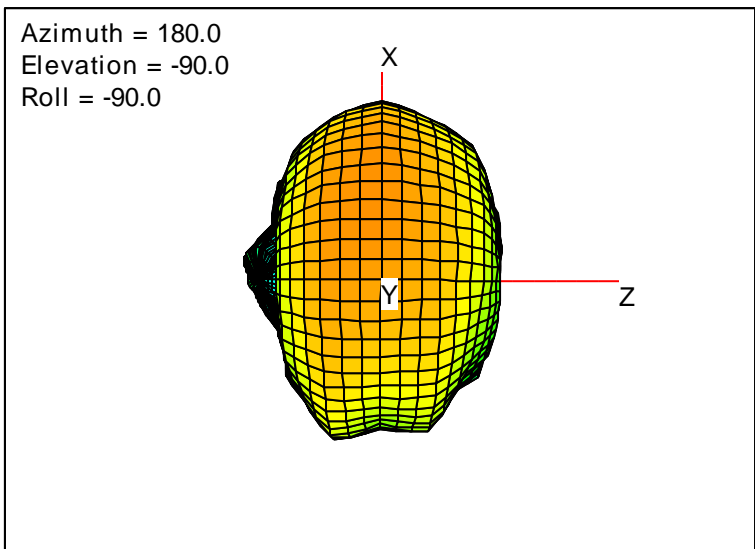

Getac_BC-03_Gain_FS_1750MHz_Cont15_Main (With Antenna)