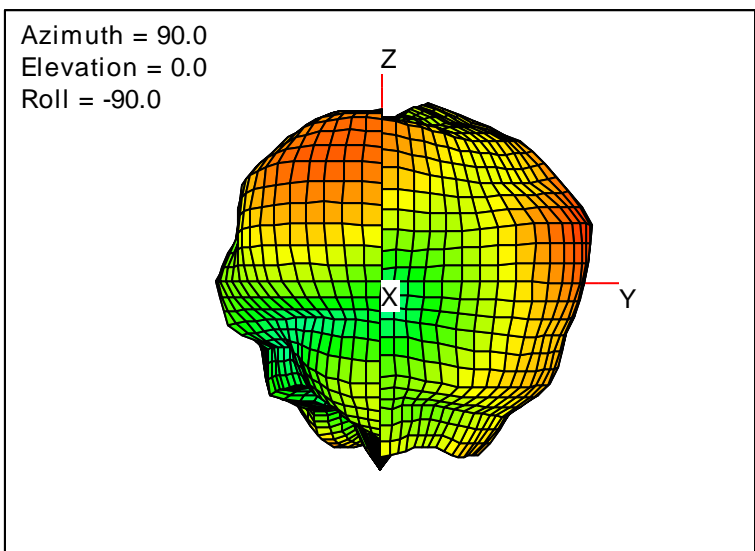

Getac_BC-03_Gain_FS_2655MHz_Cont15_Main (With Antenna)