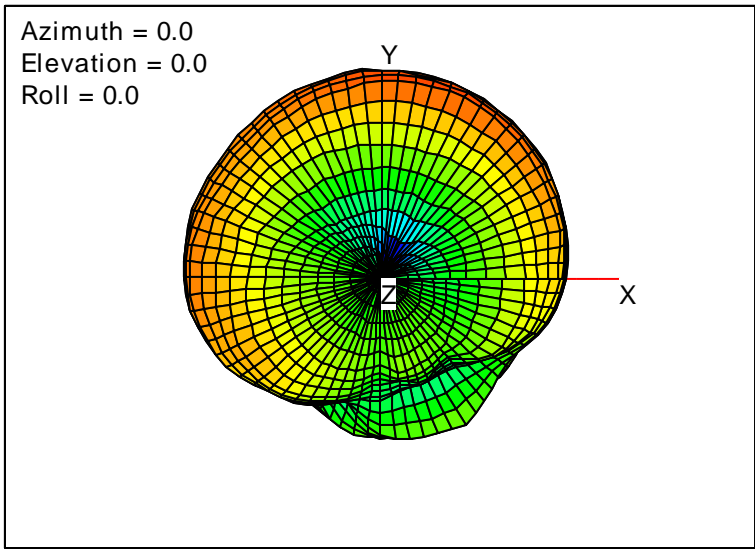

Getac_BC-03_Gain_FS_2400MHz_Cont15_Main (With Antenna)