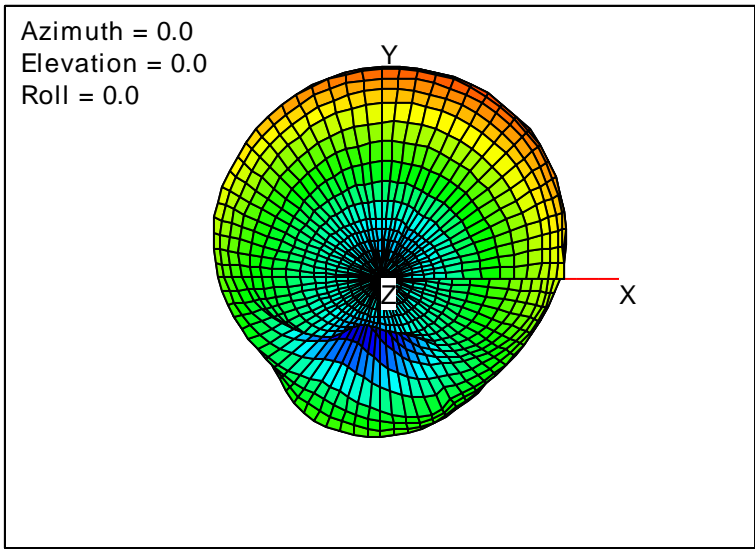

Getac_BC-03_Gain_FS_960MHz_Cont15_Main (With Antenna)

Getac_BC-03_Gain_FS_1600MHz_Cont15_Main (With Antenna)

Getac_BC-03_Gain_FS_1650MHz_Cont15_Main (With Antenna)

Getac_BC-03_Gain_FS_1680MHz_Cont15_Main (With Antenna)