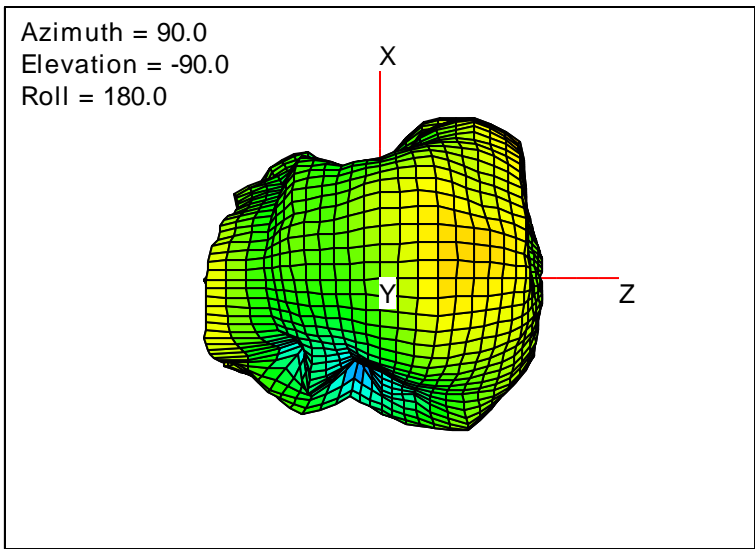

Getac_BC-03_Gain_FS_2620MHz_Cont15_Main (With Antenna)