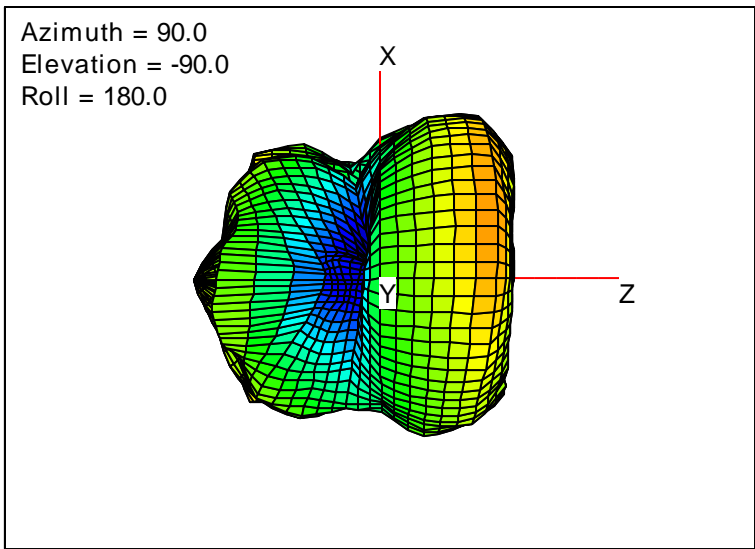

Getac_BC-03_Gain_FS_2450MHz_Cont15_Main (With Antenna)