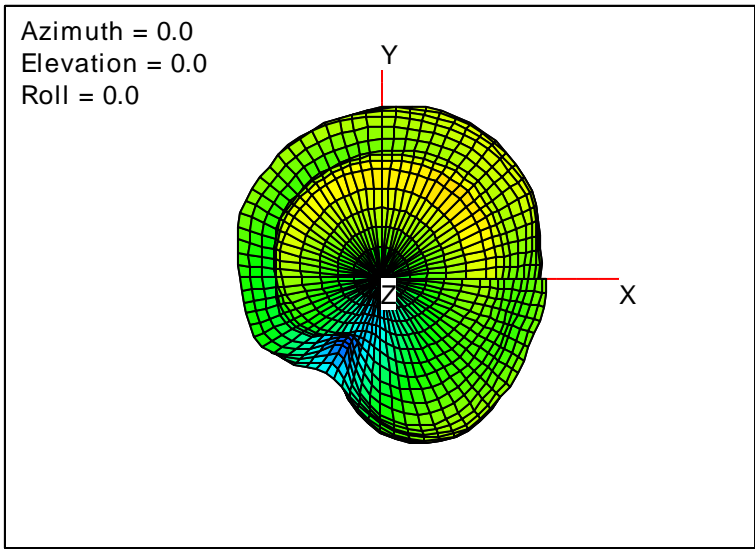

Getac_BC-03_Gain_FS_3400MHz_Cont15_Main (With Antenna)