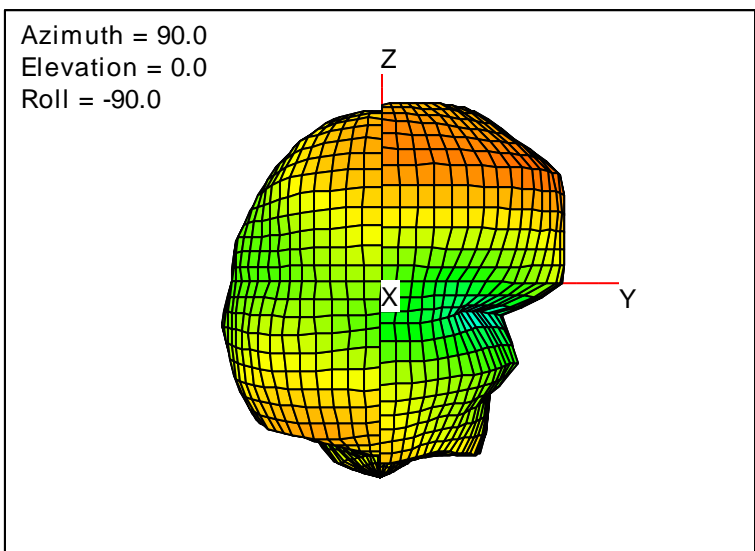

Getac_BC-03_Gain_FS_2500MHz_Cont15_Main (With Antenna)