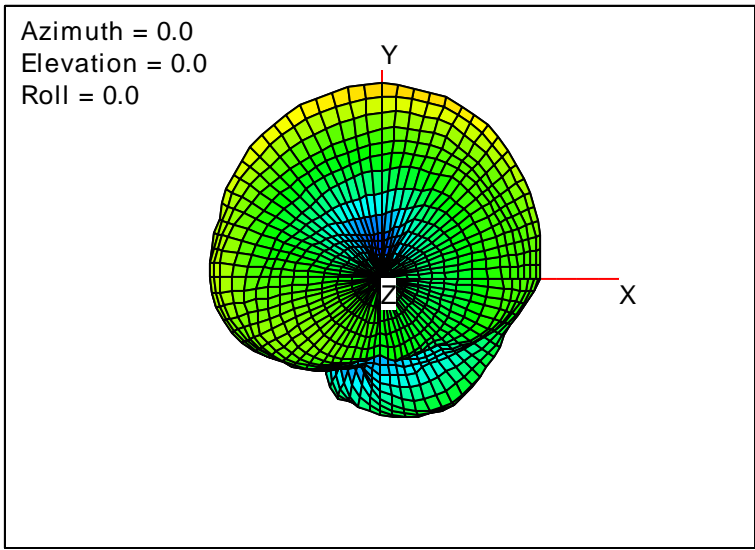

Getac_BC-03_Gain_FS_2170MHz_Cont15_Main (With Antenna)

Getac_BC-03_Gain_FS_2200MHz_Cont15_Main (With Antenna)

Getac_BC-03_Gain_FS_2300MHz_Cont15_Main (With Antenna)

Getac_BC-03_Gain_FS_2350MHz_Cont15_Main (With Antenna)