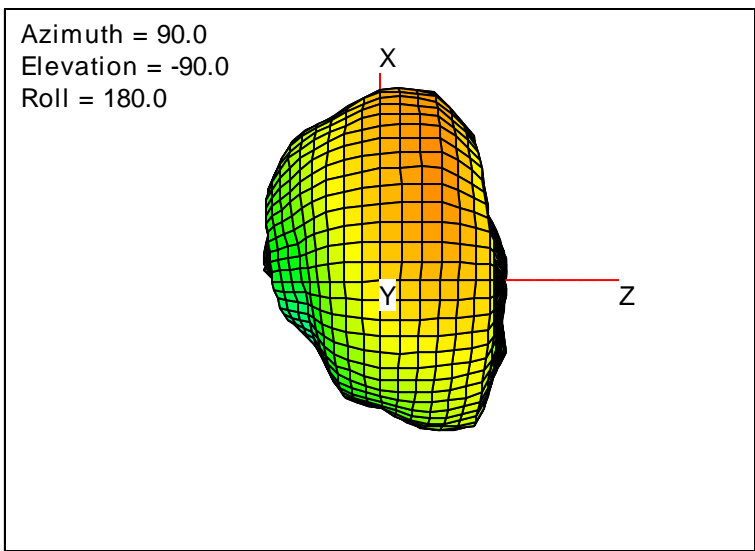

Getac_BC-03_Gain_FS_1980MHz_Cont15_Main (With Antenna)