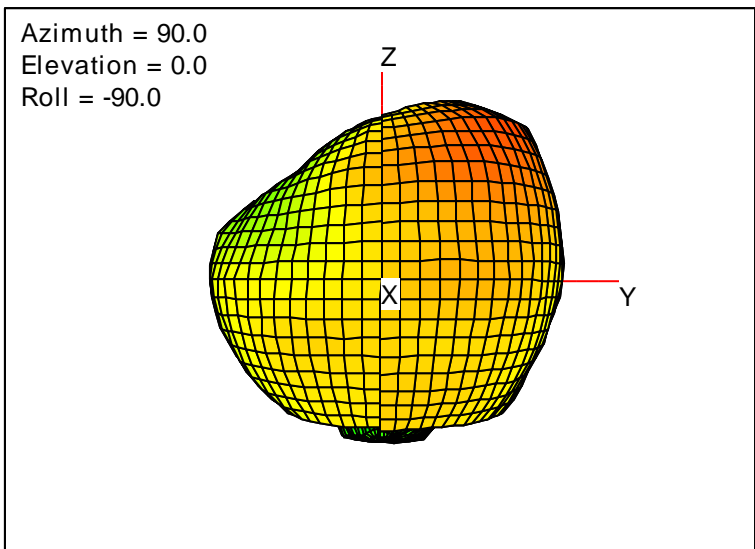

Getac_BC-03_Gain_FS_2200MHz_Cont15_Main (With Antenna)