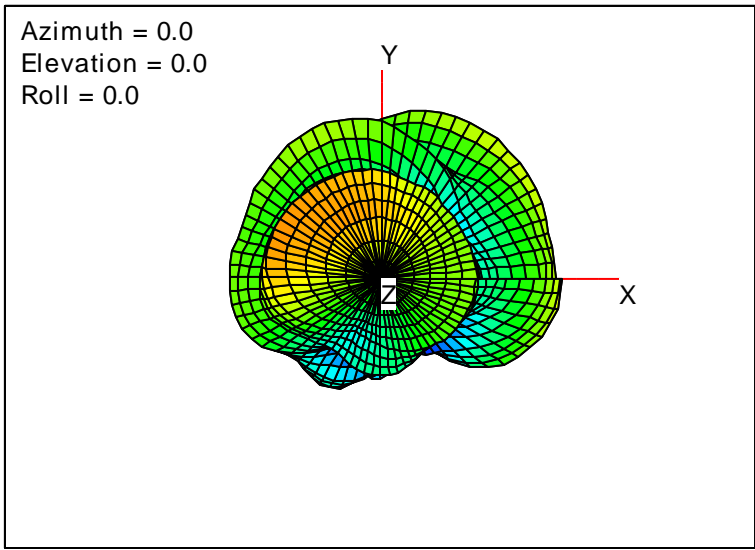

Getac_BC-03_Gain_FS_3800MHz_Cont15_Main (With Antenna)