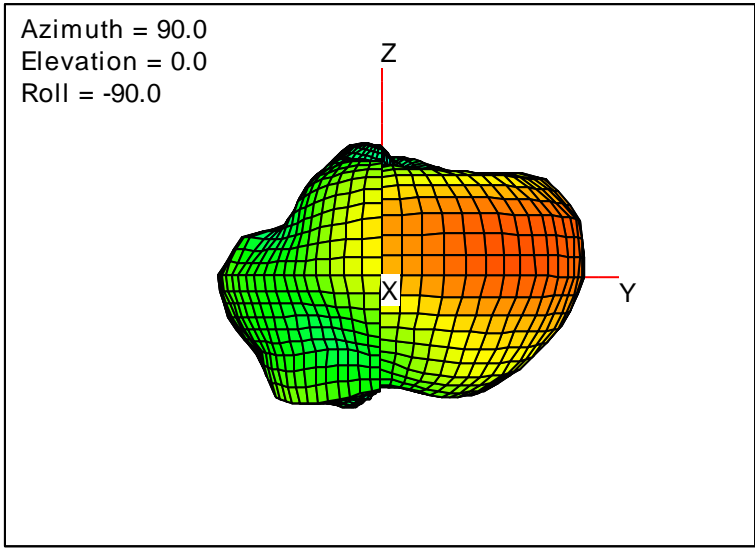

Getac_BC-03_Gain_FS_1920MHz_Cont15_Main (With Antenna)

Getac_BC-03_Gain_FS_1930MHz_Cont15_Main (With Antenna)

Getac_BC-03_Gain_FS_1950MHz_Cont15_Main (With Antenna)

Getac_BC-03_Gain_FS_1960MHz_Cont15_Main (With Antenna)