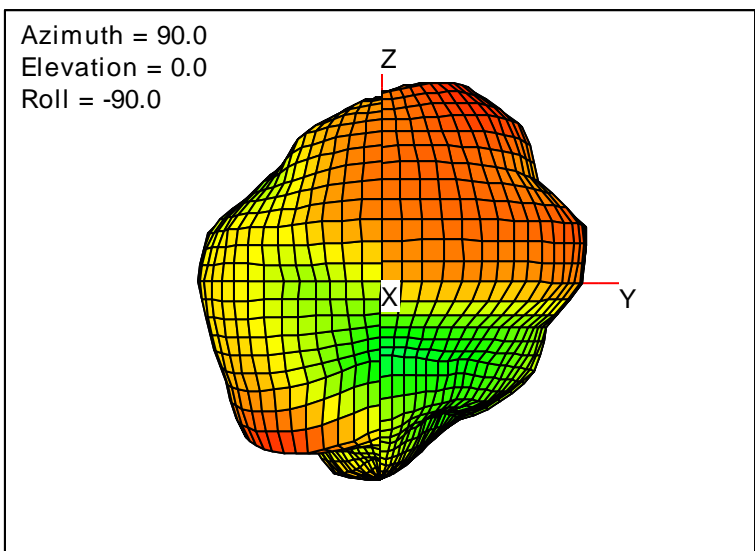

Getac_BC-03_Gain_FS_2300MHz_Cont15_Main (With Antenna)