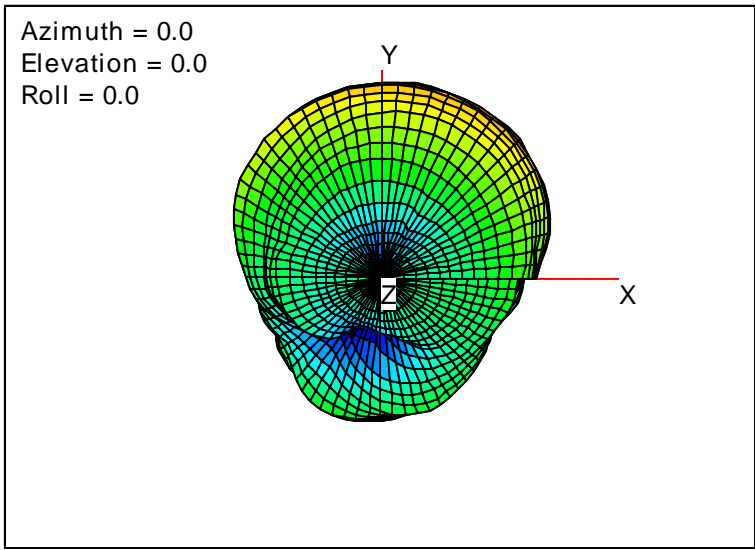

Getac_BC-03_Gain_FS_1750MHz_Cont15_Main (With Antenna)