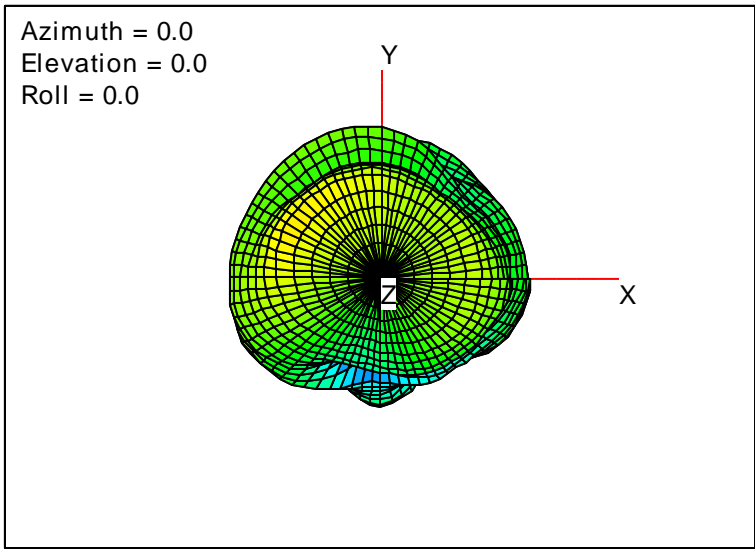

Getac_BC-03_Gain_FS_3700MHz_Cont15_Main (With Antenna)