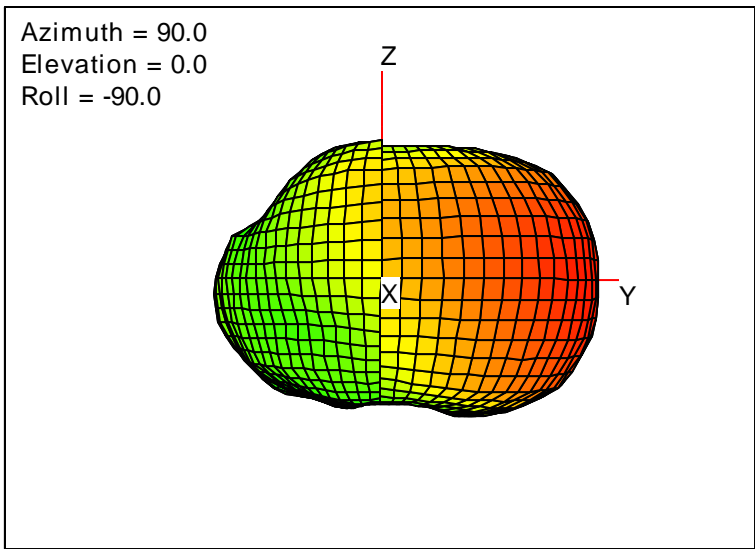

Getac_BC-03_Gain_FS_1750MHz_Cont15_Main (With Antenna)