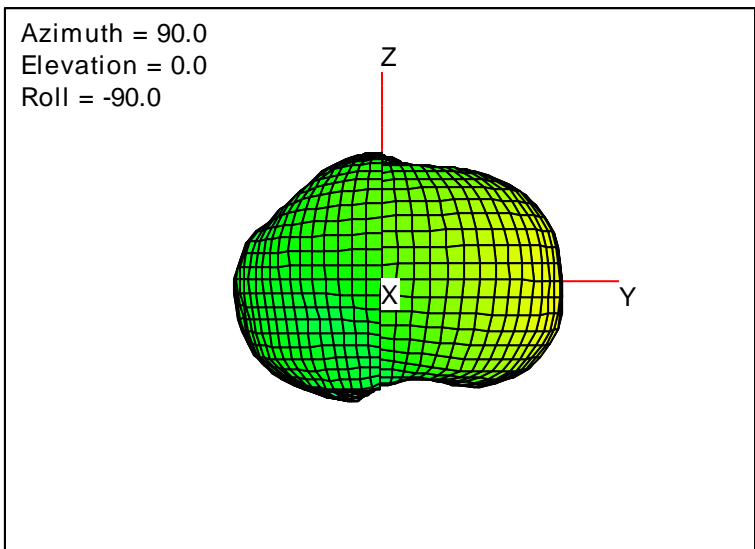

Getac_BC-03_Gain_FS_960MHz_Cont15_Main (With Antenna)

Getac_BC-03_Gain_FS_1600MHz_Cont15_Main (With Antenna)

Getac_BC-03_Gain_FS_1650MHz_Cont15_Main (With Antenna)

Getac_BC-03_Gain_FS_1680MHz_Cont15_Main (With Antenna)