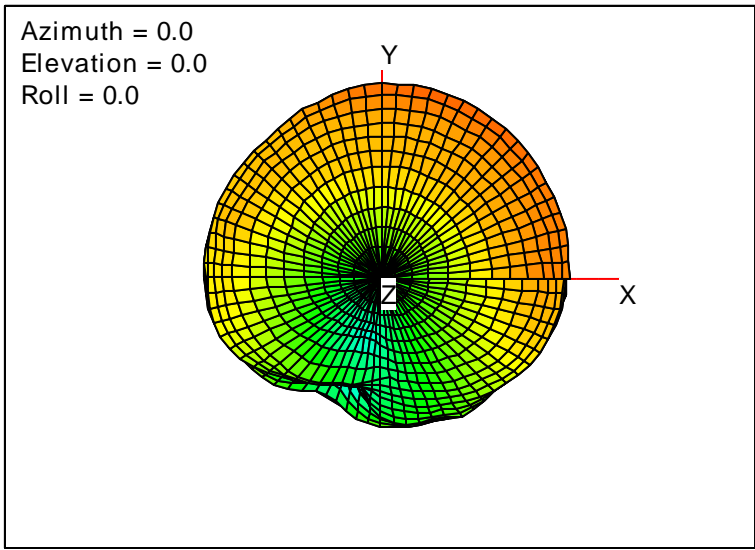

Getac_BC-03_Gain_FS_2500MHz_Cont15_Main (With Antenna)