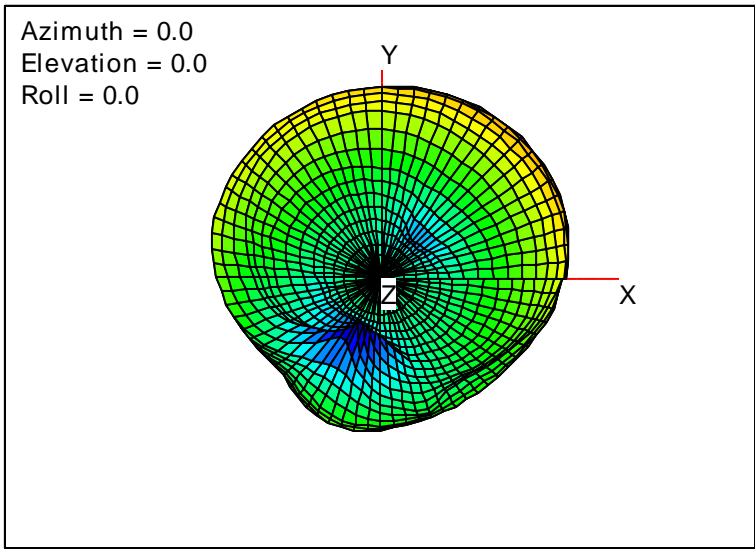

Getac_BC-03_Gain_FS_1880MHz_Cont15_Main (With Antenna)