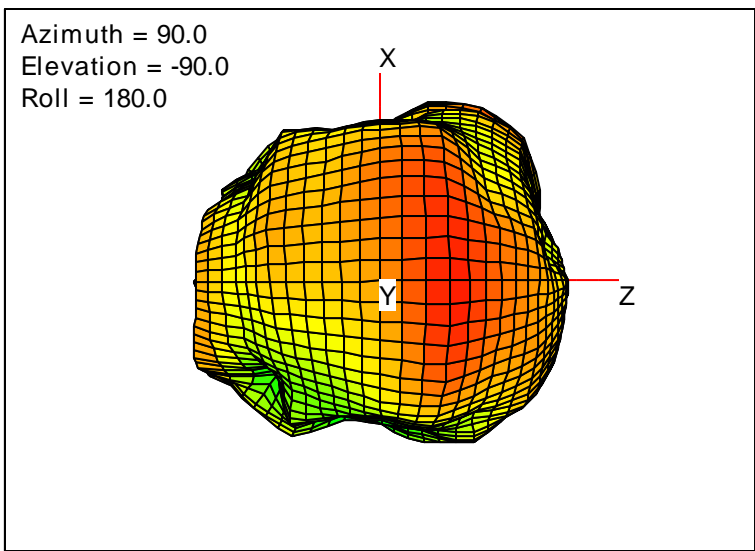

Getac_BC-03_Gain_FS_2655MHz_Cont15_Main (With Antenna)