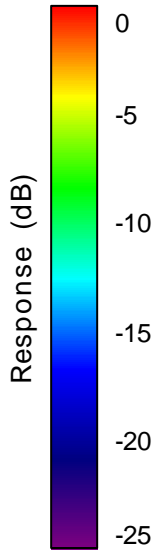

Getac_BC-03_Gain_FS_1920MHz_Cont15_Main (With Antenna)

Getac_BC-03_Gain_FS_1930MHz_Cont15_Main (With Antenna)

Getac_BC-03_Gain_FS_1950MHz_Cont15_Main (With Antenna)

Getac_BC-03_Gain_FS_1960MHz_Cont15_Main (With Antenna)

Getac_BC-03_Gain_FS_1980MHz_Cont15_Main (With Antenna)

Getac_BC-03_Gain_FS_1990MHz_Cont15_Main (With Antenna)

Getac_BC-03_Gain_FS_2110MHz_Cont15_Main (With Antenna)

Getac_BC-03_Gain_FS_2140MHz_Cont15_Main (With Antenna)