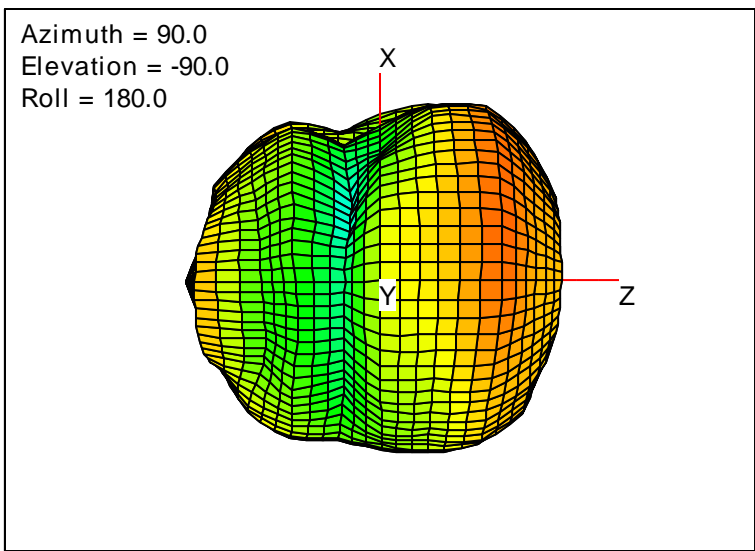

Getac_BC-03_Gain_FS_2500MHz_Cont15_Main (With Antenna)