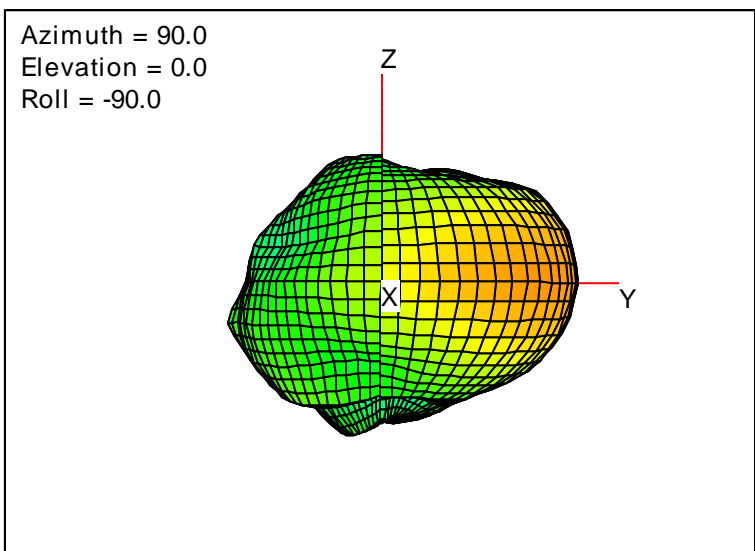

Getac_BC-03_Gain_FS_1840MHz_Cont15_Main (With Antenna)