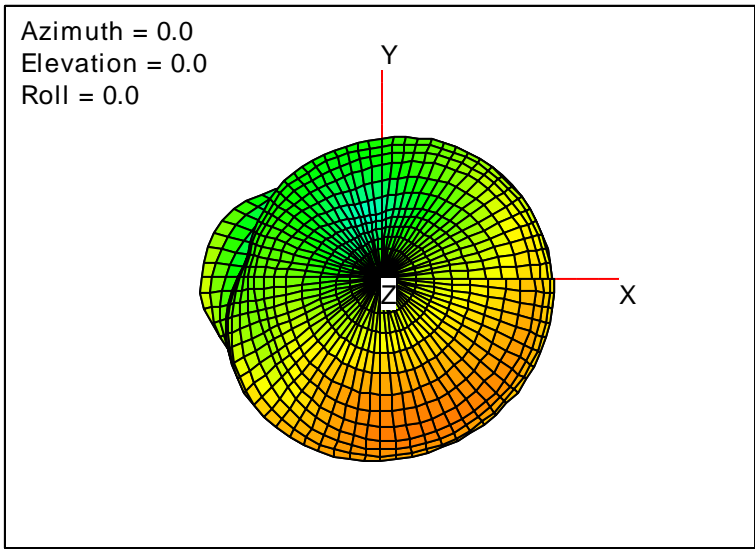

Getac_BC-03_Gain_FS_704MHz_Cont15_Aux (With Antenna)