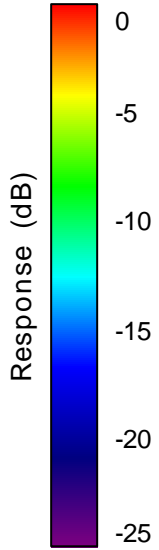

Getac_BC-03_Gain_FS_1920MHz_Cont15_Main (With Antenna)

Getac_BC-03_Gain_FS_1930MHz_Cont15_Main (With Antenna)

Getac_BC-03_Gain_FS_1950MHz_Cont15_Main (With Antenna)

Getac_BC-03_Gain_FS_1960MHz_Cont15_Main (With Antenna)

Getac_BC-03_Gain_FS_1980MHz_Cont15_Main (With Antenna)

Getac_BC-03_Gain_FS_1990MHz_Cont15_Main (With Antenna)

Getac_BC-03_Gain_FS_2110MHz_Cont15_Main (With Antenna)

Getac_BC-03_Gain_FS_2140MHz_Cont15_Main (With Antenna)