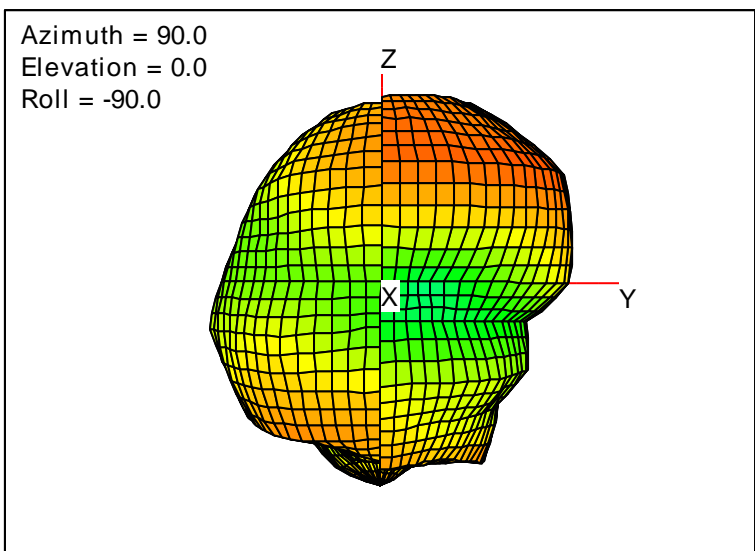

Getac_BC-03_Gain_FS_2400MHz_Cont15_Main (With Antenna)

Getac_BC-03_Gain_FS_2450MHz_Cont15_Main (With Antenna)

Getac_BC-03_Gain_FS_2500MHz_Cont15_Main (With Antenna)

Getac_BC-03_Gain_FS_2535MHz_Cont15_Main (With Antenna)