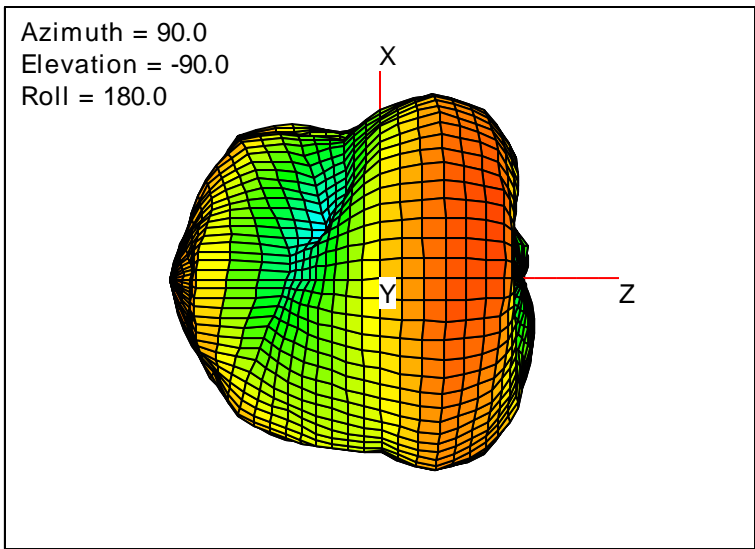

Getac_BC-03_Gain_FS_2400MHz_Cont15_Main (With Antenna)