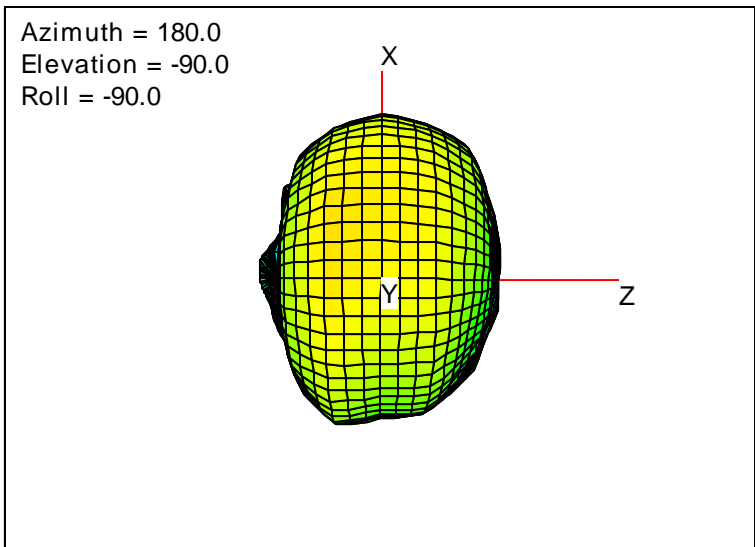

Getac_BC-03_Gain_FS_1710MHz_Cont15_Main (With Antenna)