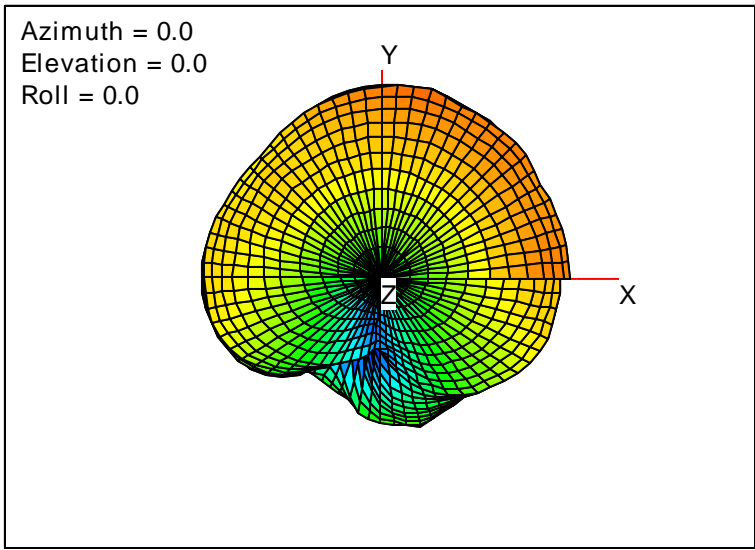

Getac_BC-03_Gain_FS_2570MHz_Cont15_Main (With Antenna)