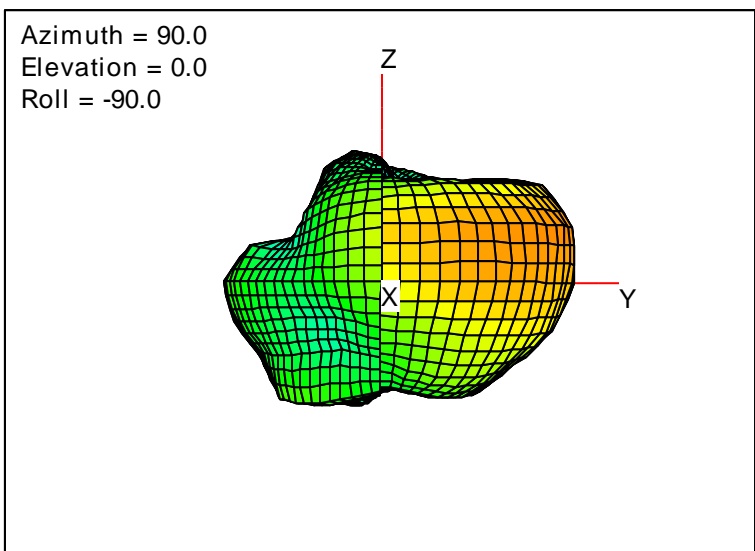

Getac_BC-03_Gain_FS_1980MHz_Cont15_Main (With Antenna)