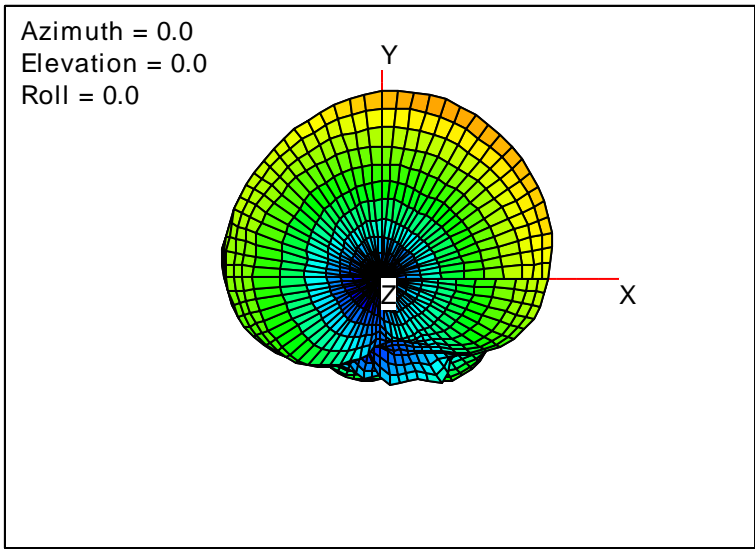

Getac_BC-03_Gain_FS_2450MHz_Cont15_Main (With Antenna)