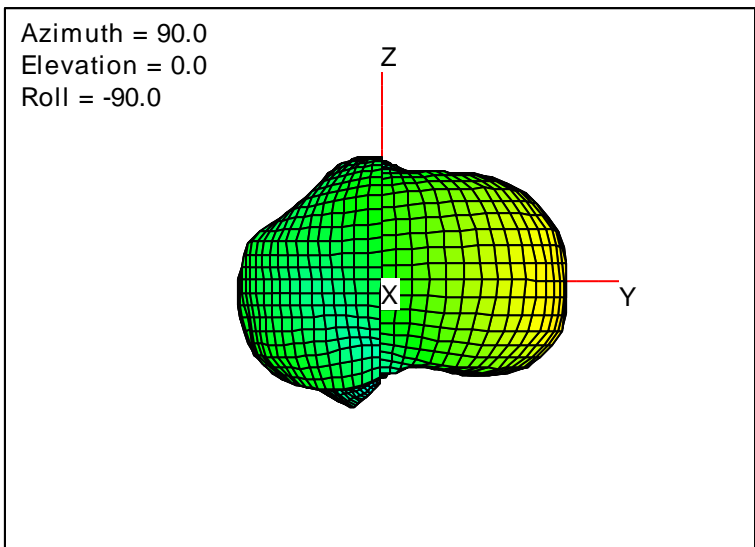

Getac_BC-03_Gain_FS_1710MHz_Cont15_Main (With Antenna)