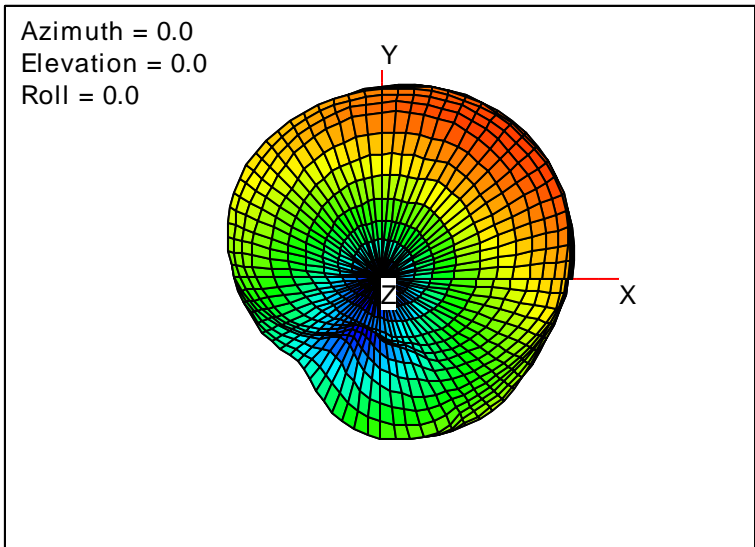

Getac_BC-03_Gain_FS_2170MHz_Cont15_Main (With Antenna)