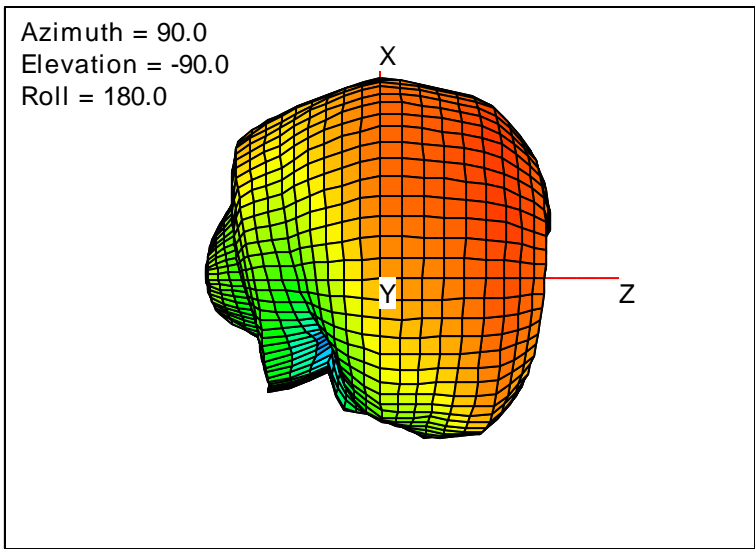

Getac_BC-03_Gain_FS_1980MHz_Cont15_Main (With Antenna)

Getac_BC-03_Gain_FS_1990MHz_Cont15_Main (With Antenna)

Getac_BC-03_Gain_FS_2110MHz_Cont15_Main (With Antenna)

Getac_BC-03_Gain_FS_2140MHz_Cont15_Main (With Antenna)