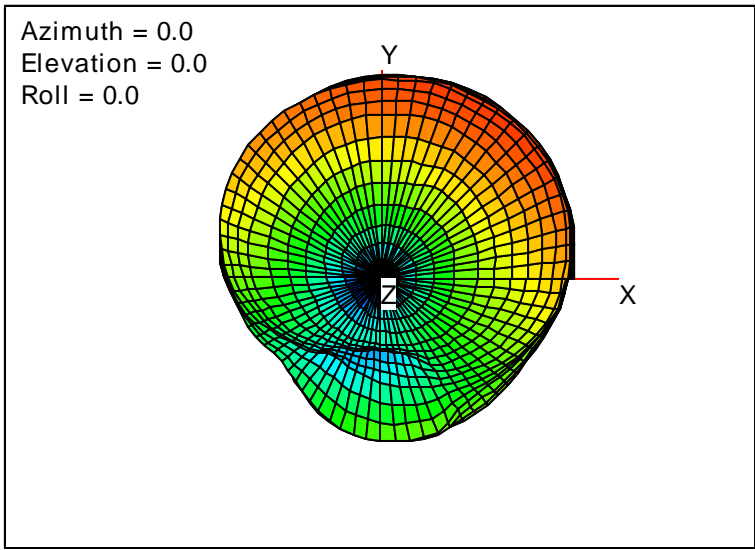

Getac_BC-03_Gain_FS_1980MHz_Cont15_Main (With Antenna)

Getac_BC-03_Gain_FS_1990MHz_Cont15_Main (With Antenna)

Getac_BC-03_Gain_FS_2110MHz_Cont15_Main (With Antenna)

Getac_BC-03_Gain_FS_2140MHz_Cont15_Main (With Antenna)