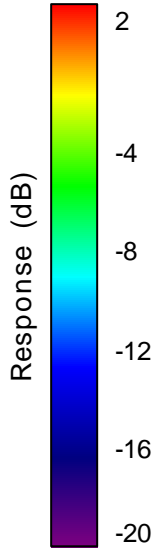

Getac_BC-03_Gain_FS_704MHz_Cont15_Aux (With Antenna)