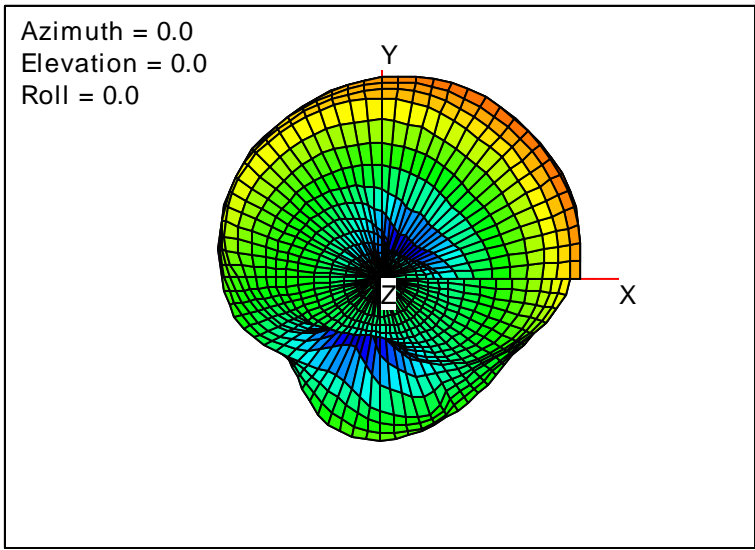

Getac_BC-03_Gain_FS_1920MHz_Cont15_Main (With Antenna)

Getac_BC-03_Gain_FS_1930MHz_Cont15_Main (With Antenna)

Getac_BC-03_Gain_FS_1950MHz_Cont15_Main (With Antenna)

Getac_BC-03_Gain_FS_1960MHz_Cont15_Main (With Antenna)