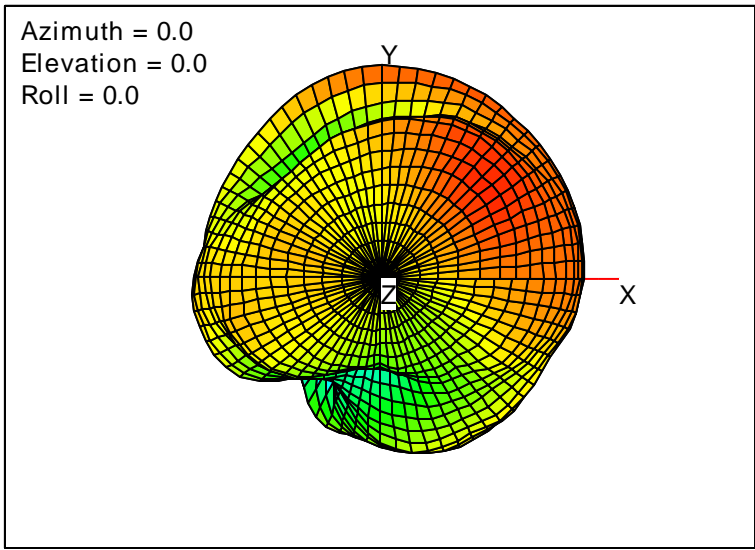

Getac_BC-03_Gain_FS_2300MHz_Cont15_Main (With Antenna)