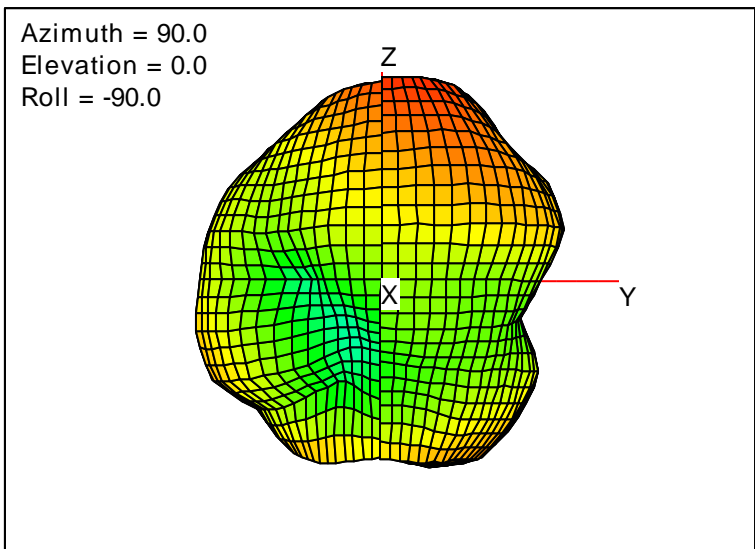

Getac_BC-03_Gain_FS_3500MHz_Cont15_Main (With Antenna)