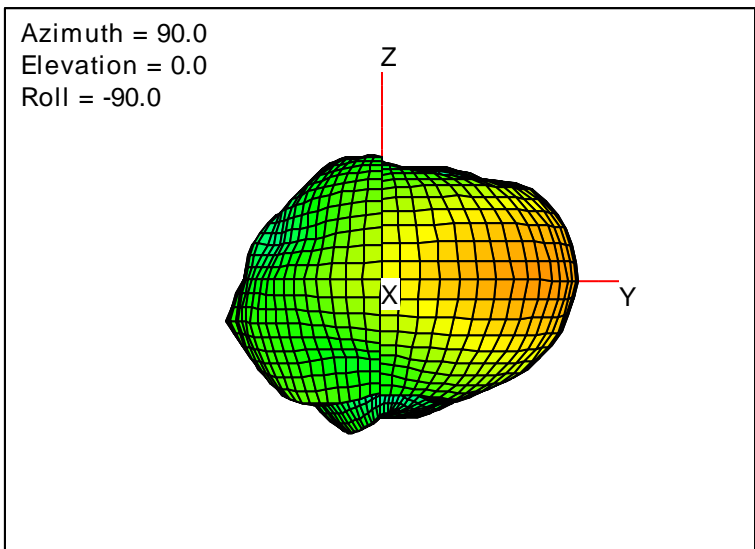

Getac_BC-03_Gain_FS_1850MHz_Cont15_Main (With Antenna)