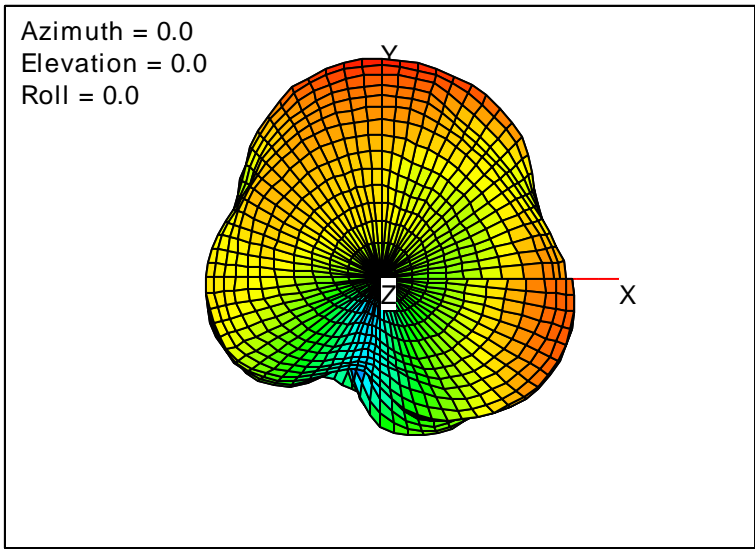

Getac_BC-03_Gain_FS_2655MHz_Cont15_Main (With Antenna)