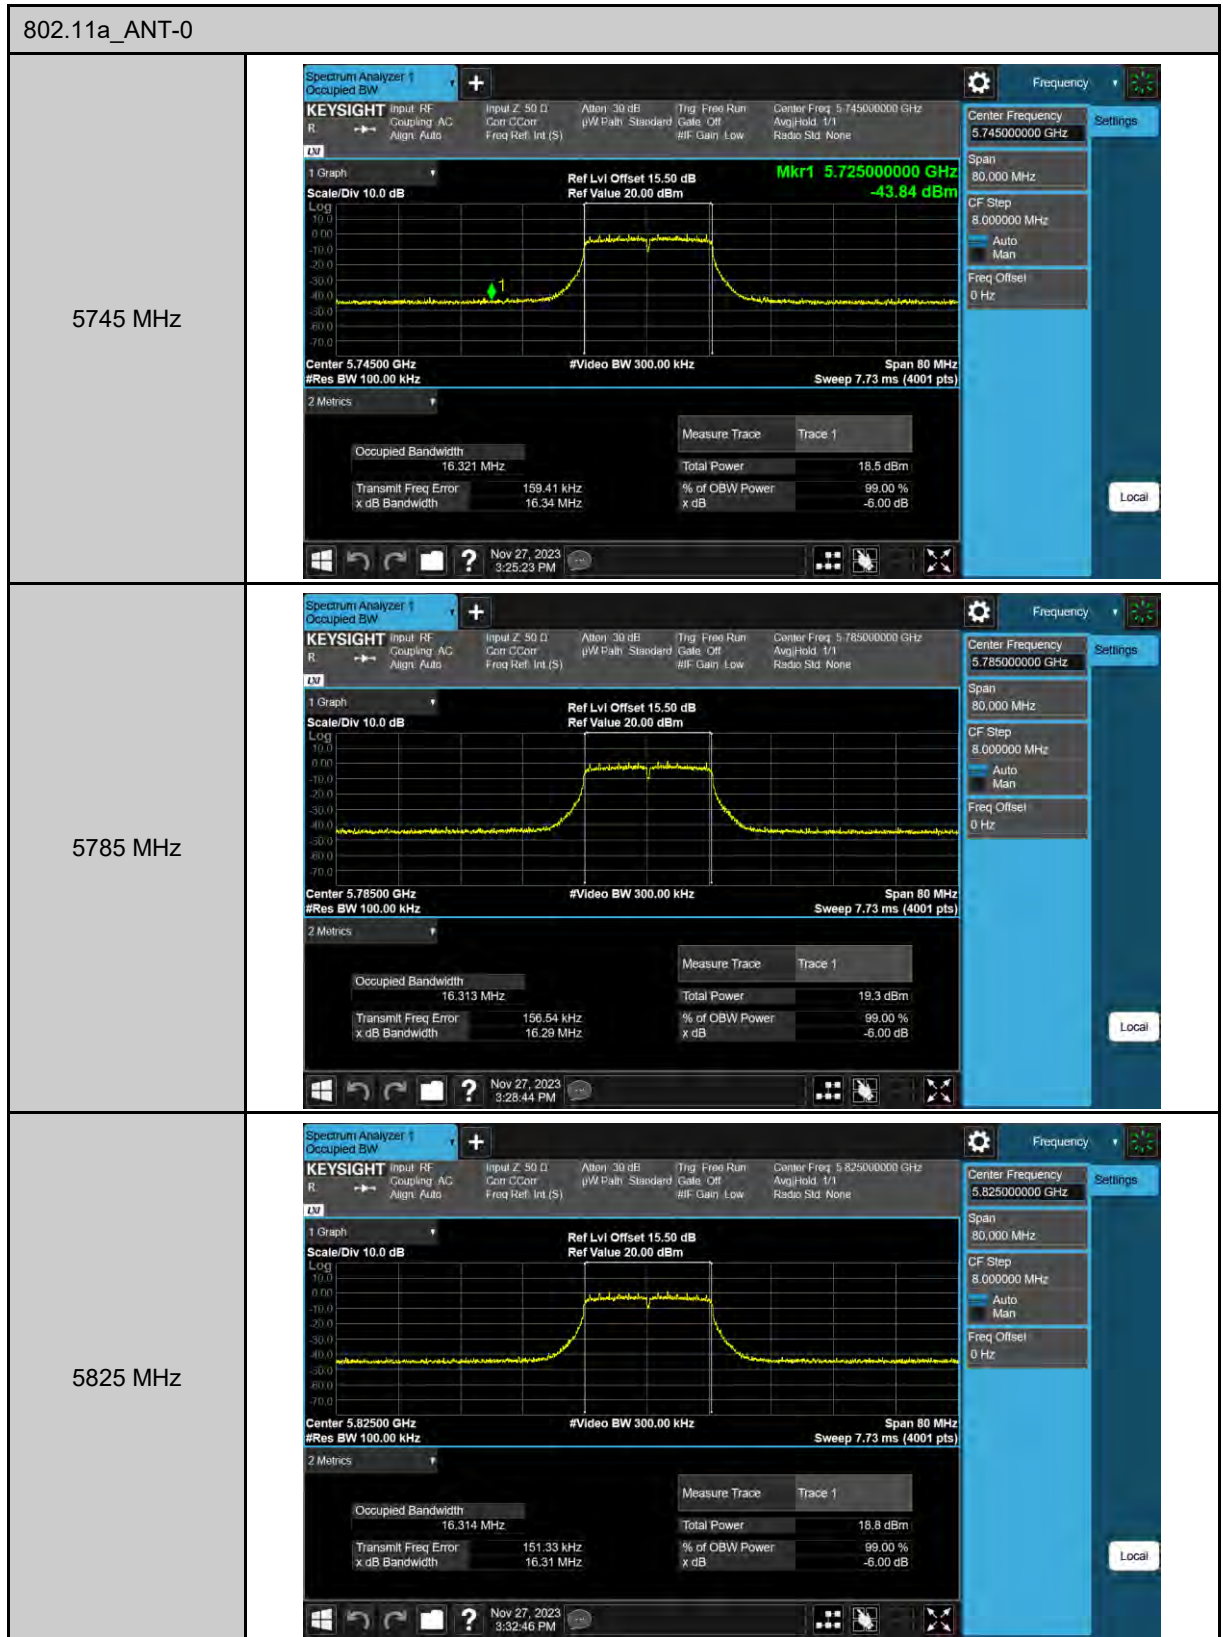

6 dB Bandwidth

99% Occupied Bandwidth