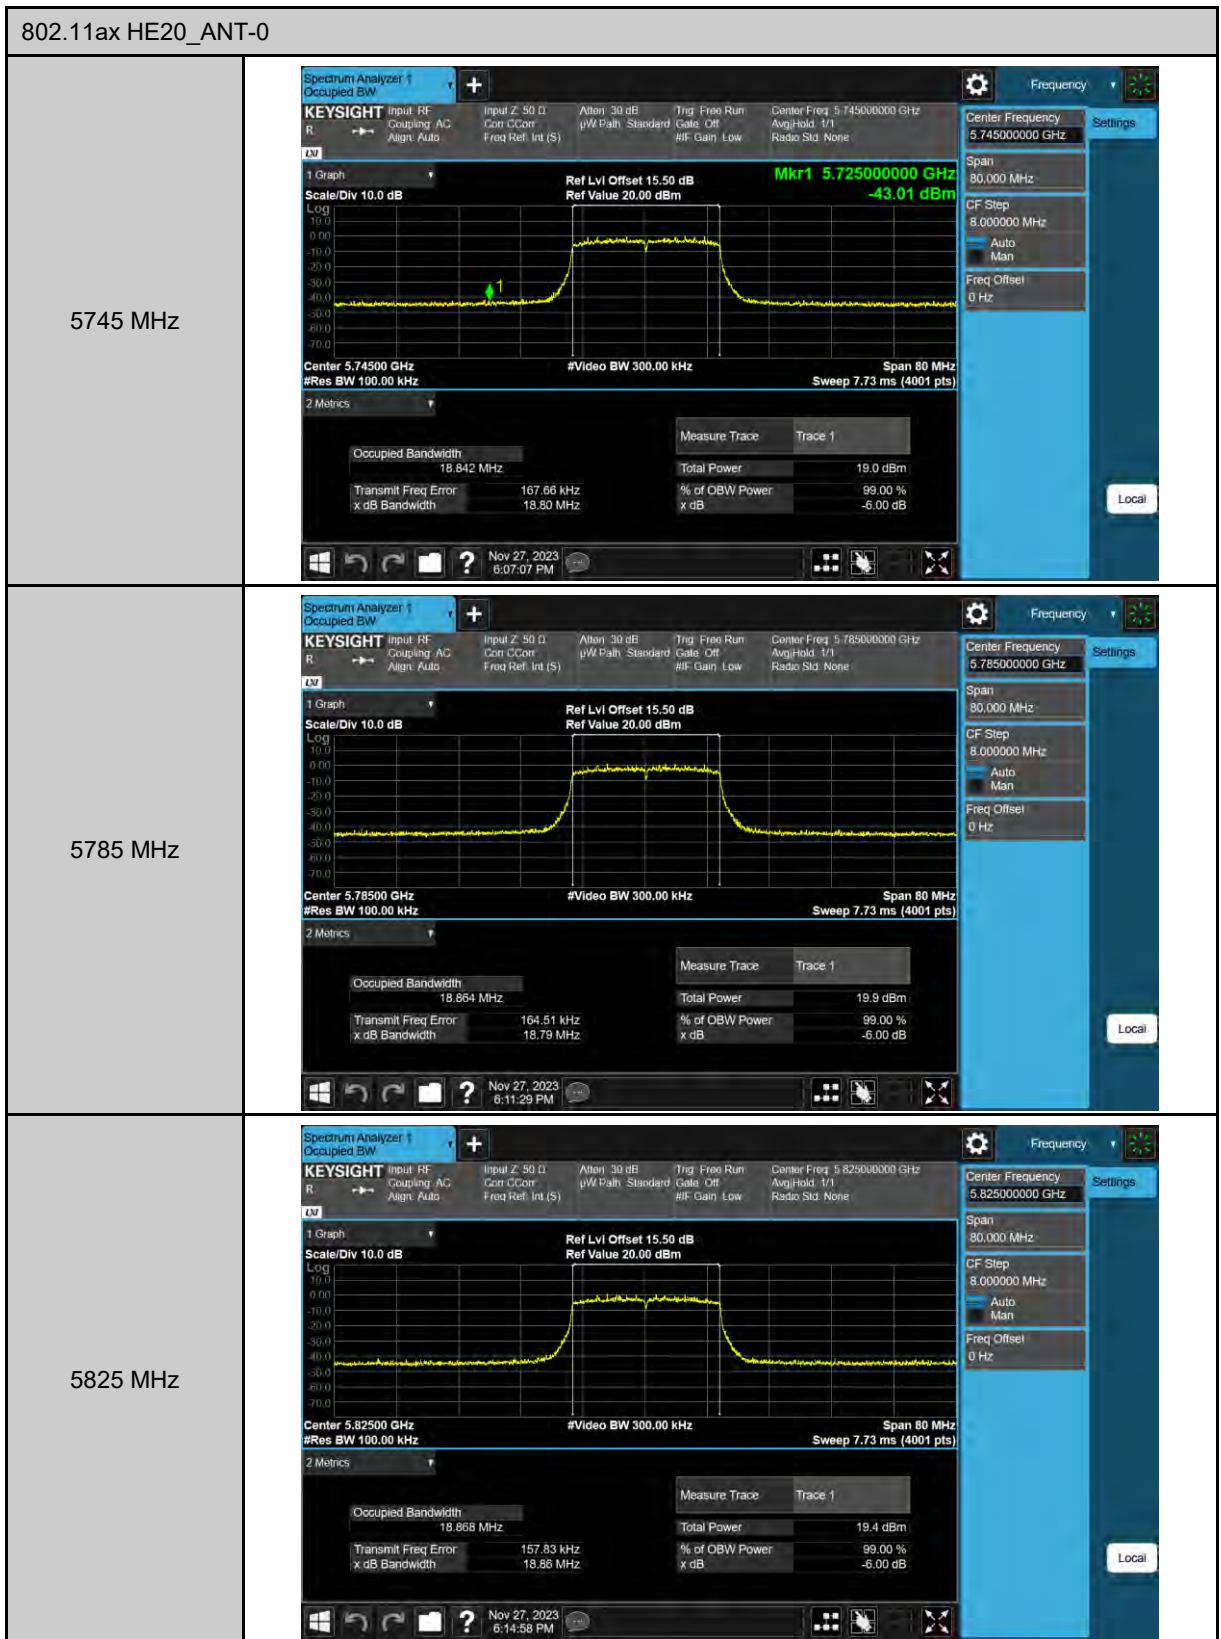

6 dB Bandwidth

99% Occupied Bandwidth