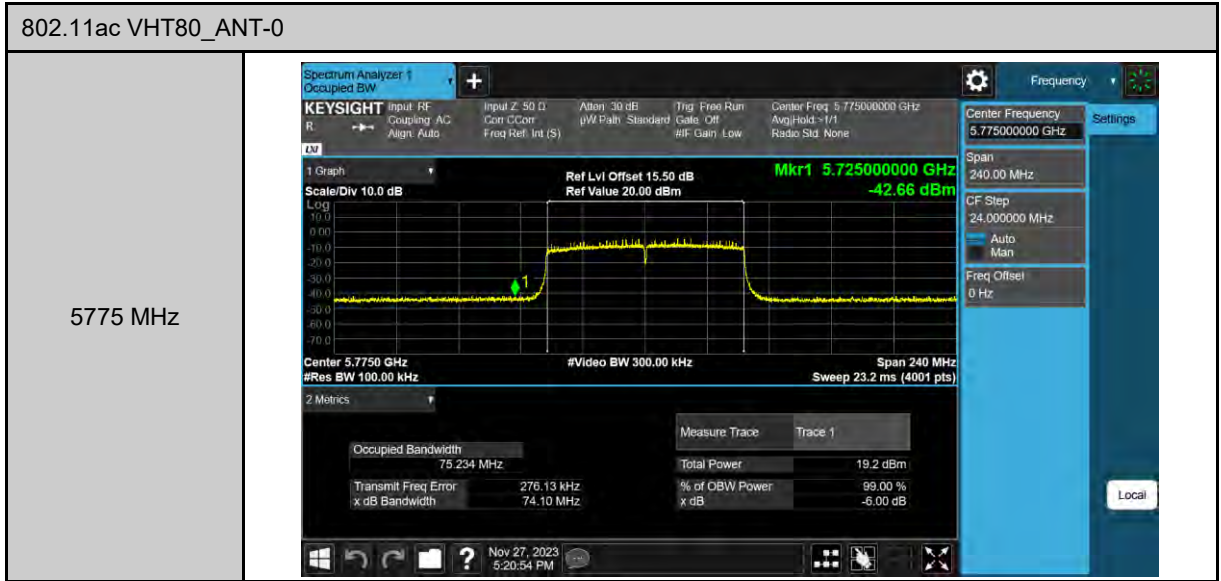

6 dB Bandwidth

99% Occupied Bandwidth