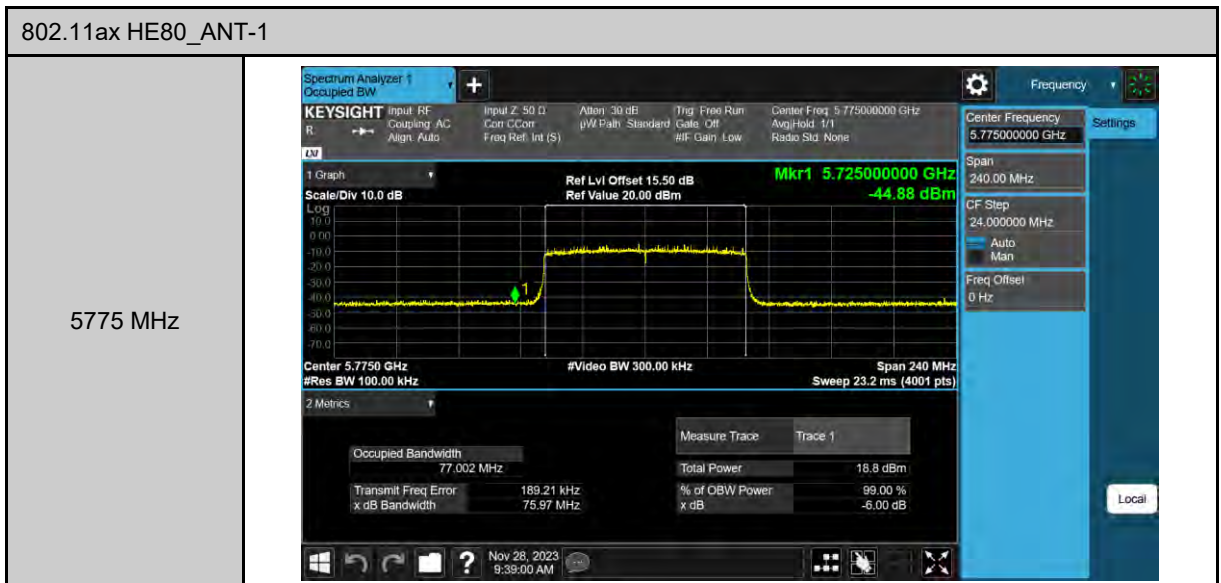

6 dB Bandwidth

99% Occupied Bandwidth