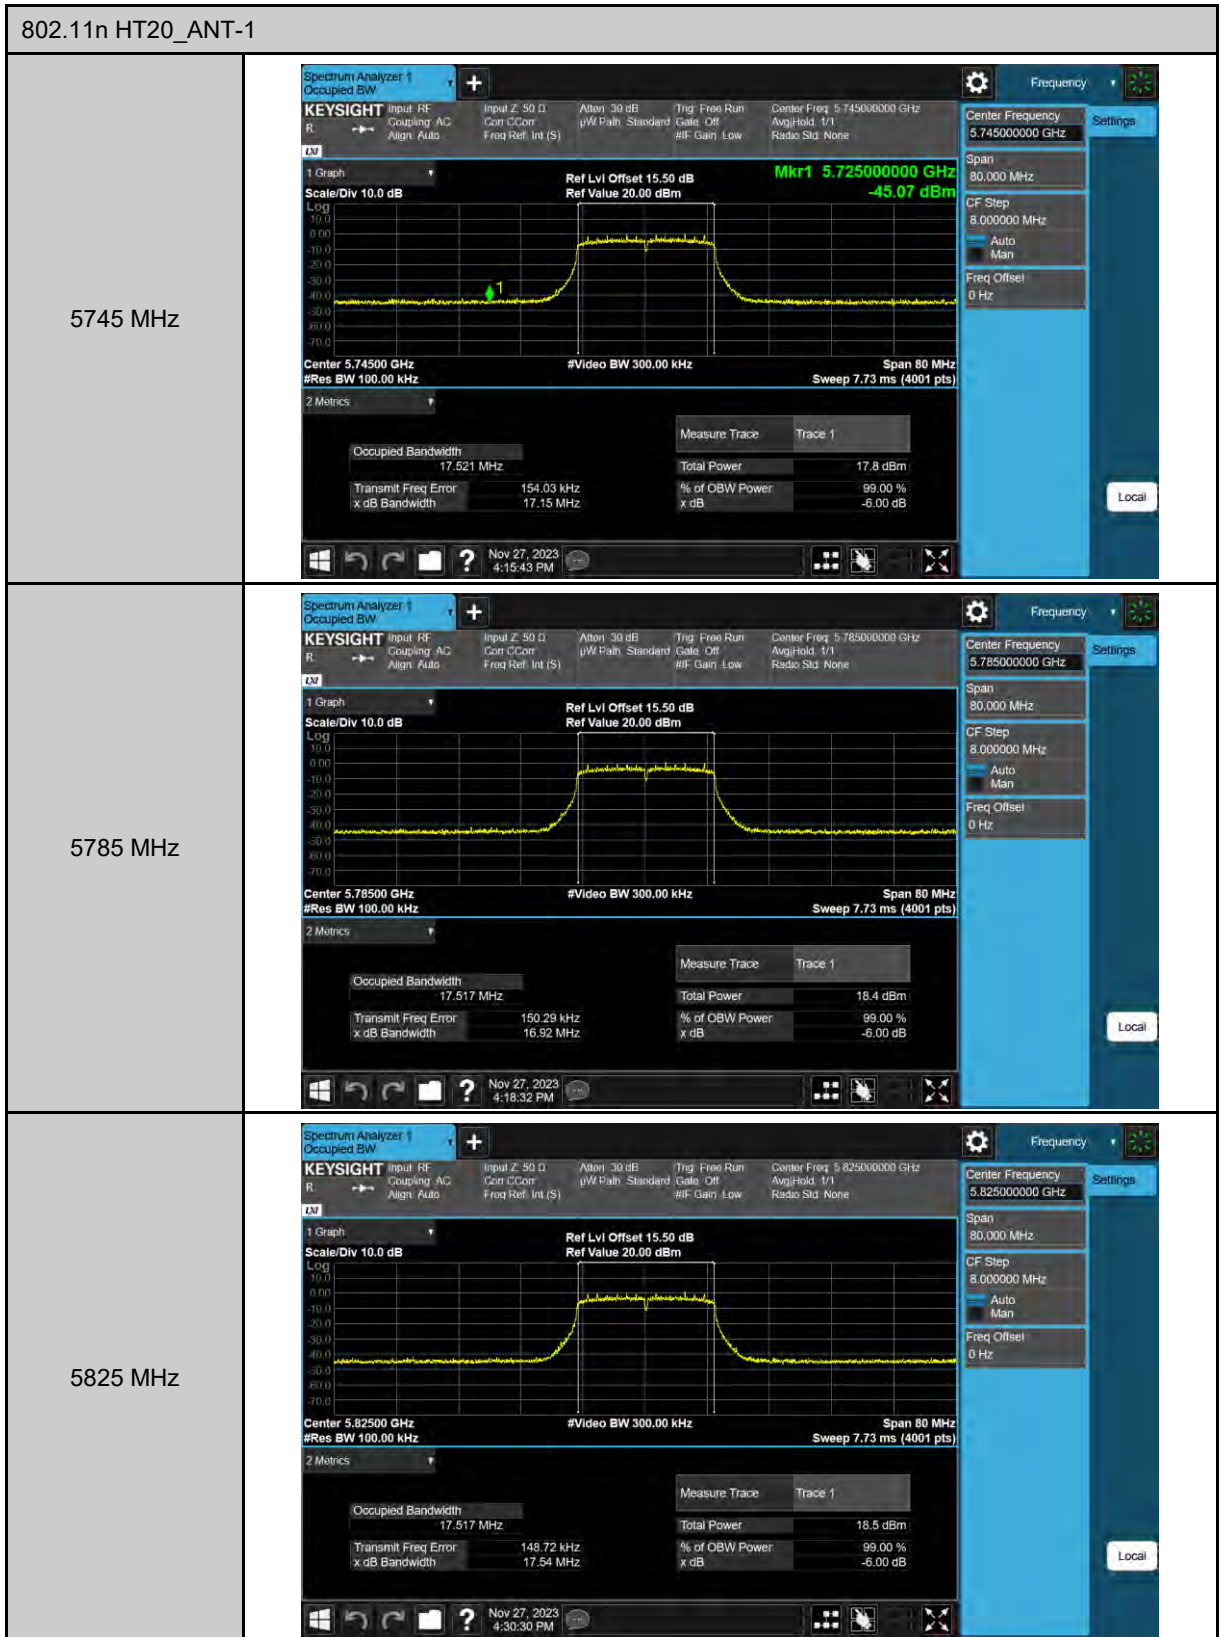

6 dB Bandwidth

99% Occupied Bandwidth