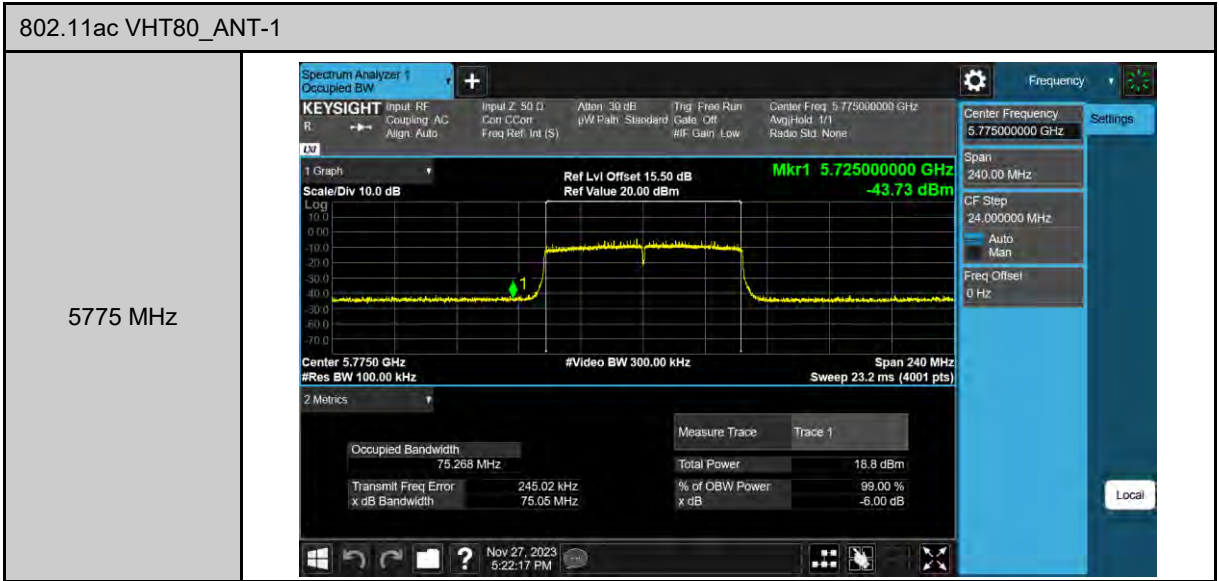

6 dB Bandwidth

99% Occupied Bandwidth