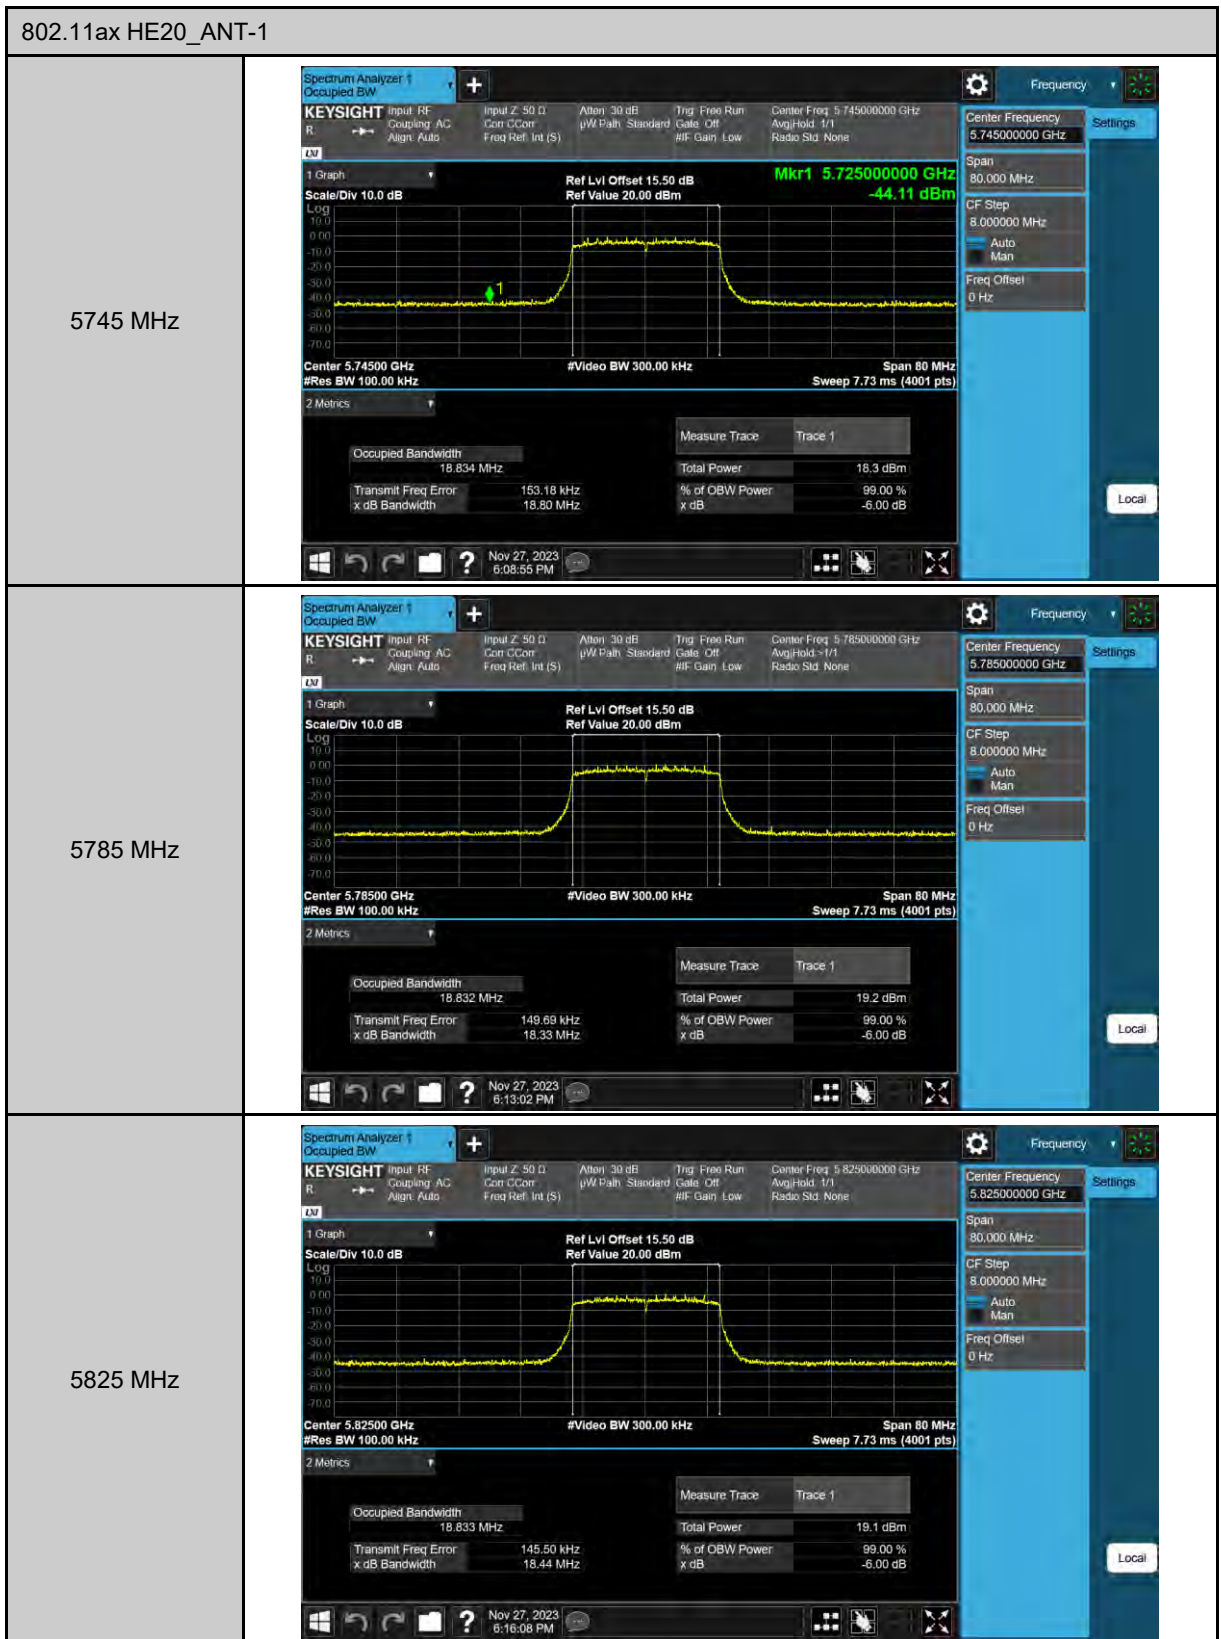

6 dB Bandwidth

99% Occupied Bandwidth