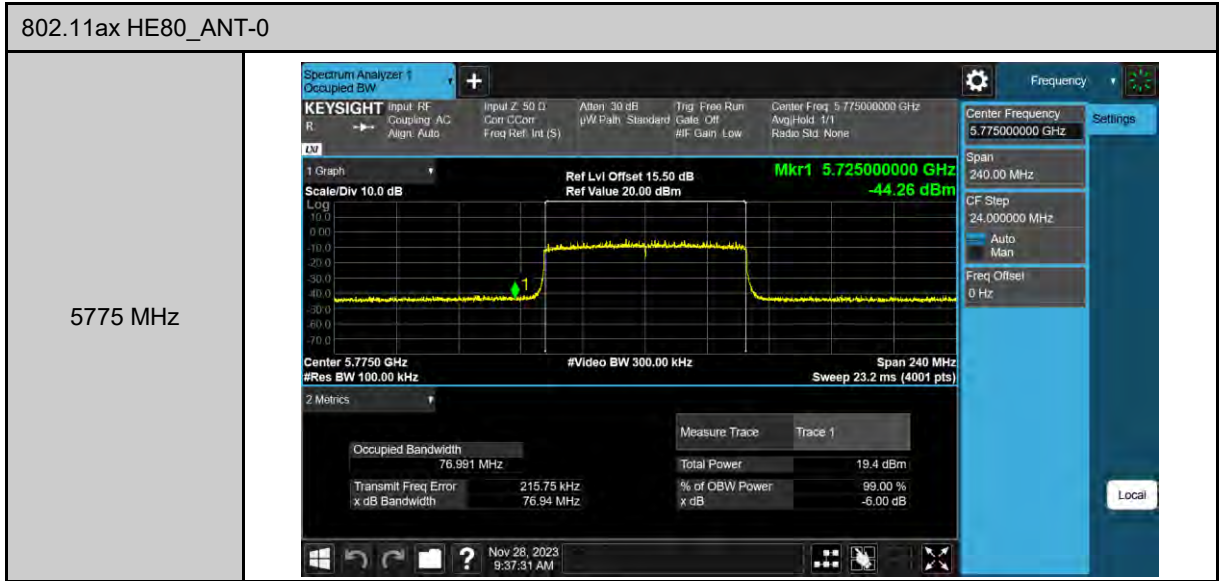

6 dB Bandwidth

99% Occupied Bandwidth