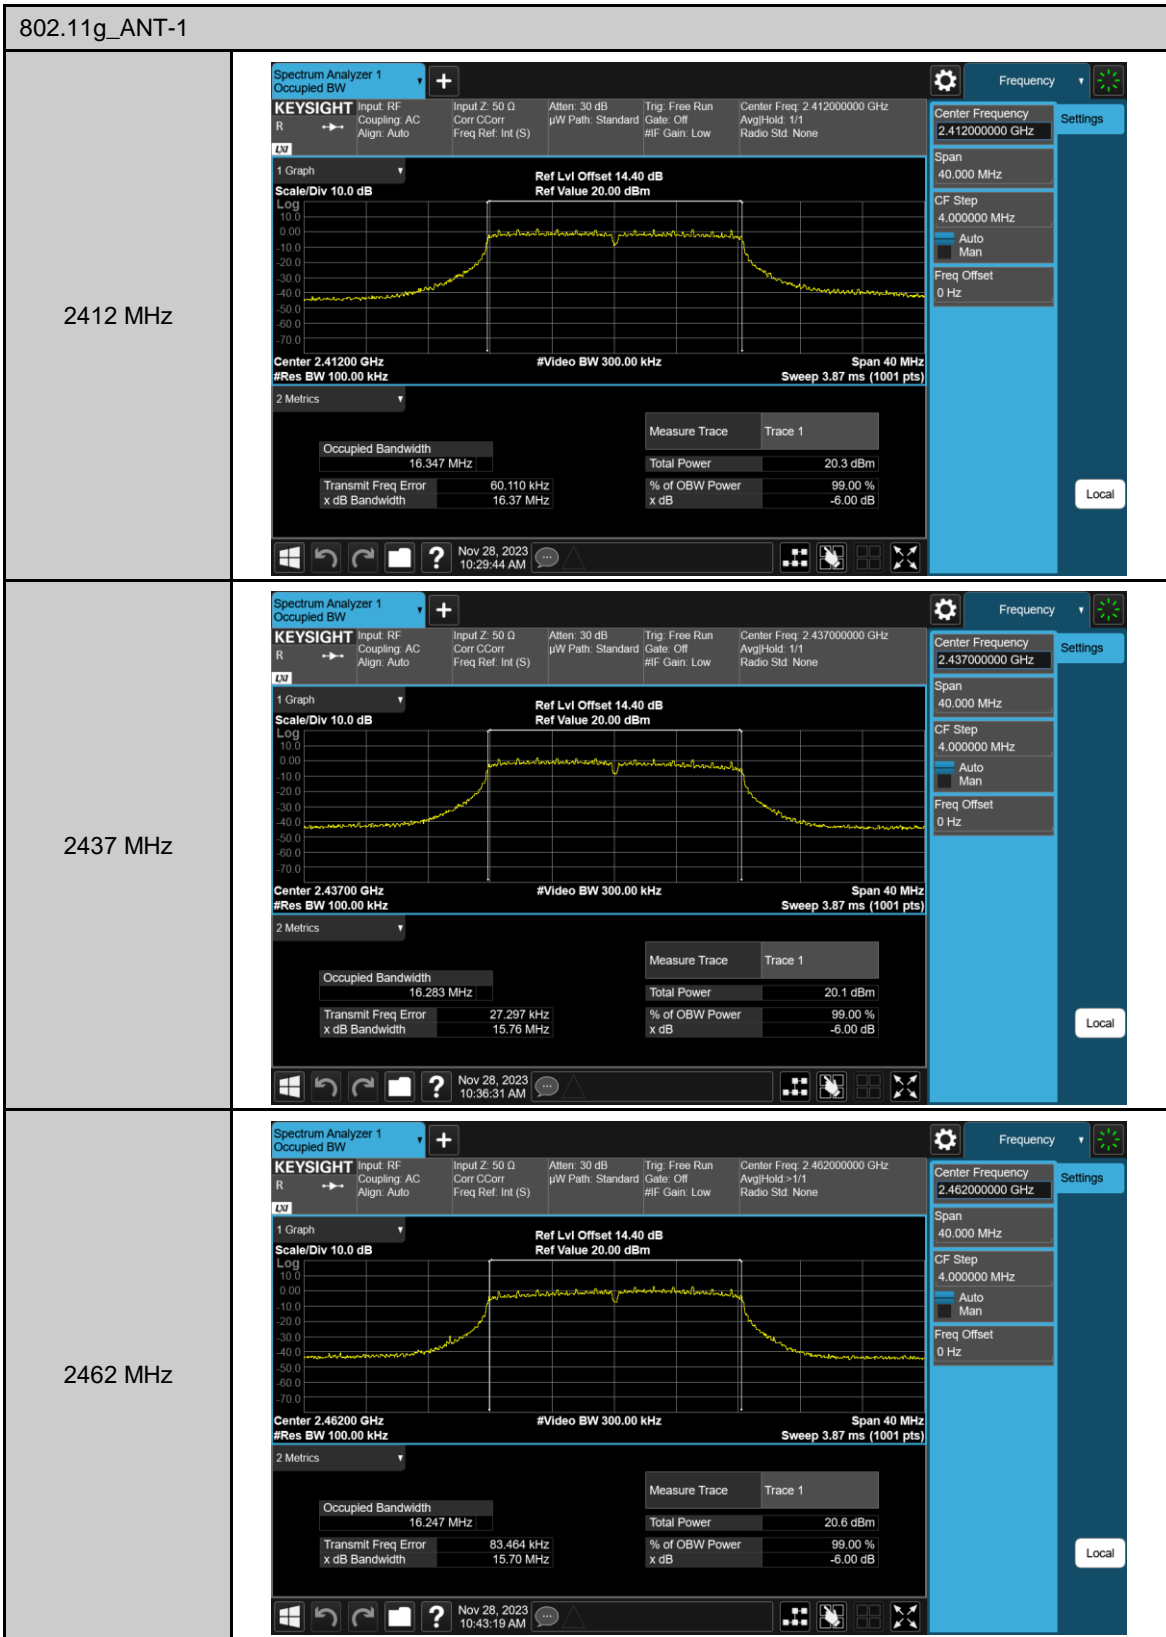

6 dB Bandwidth

99% Occupied Bandwidth