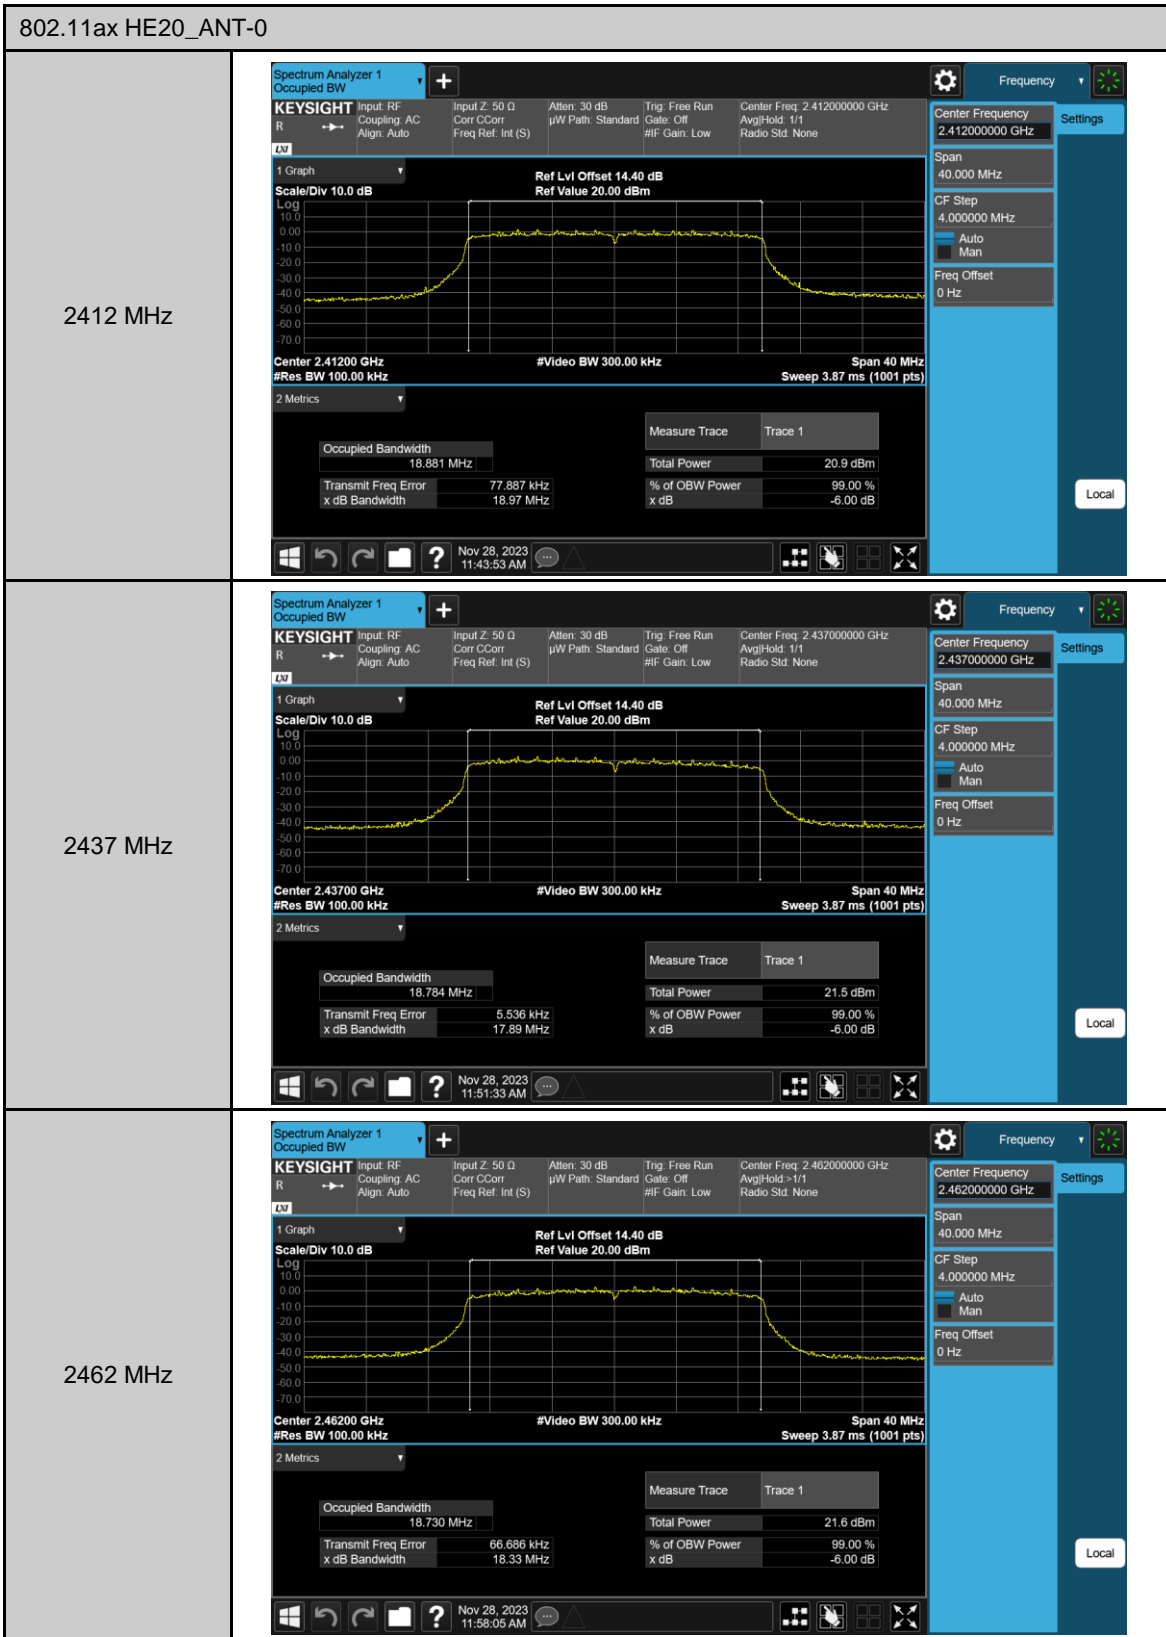

6 dB Bandwidth

99% Occupied Bandwidth