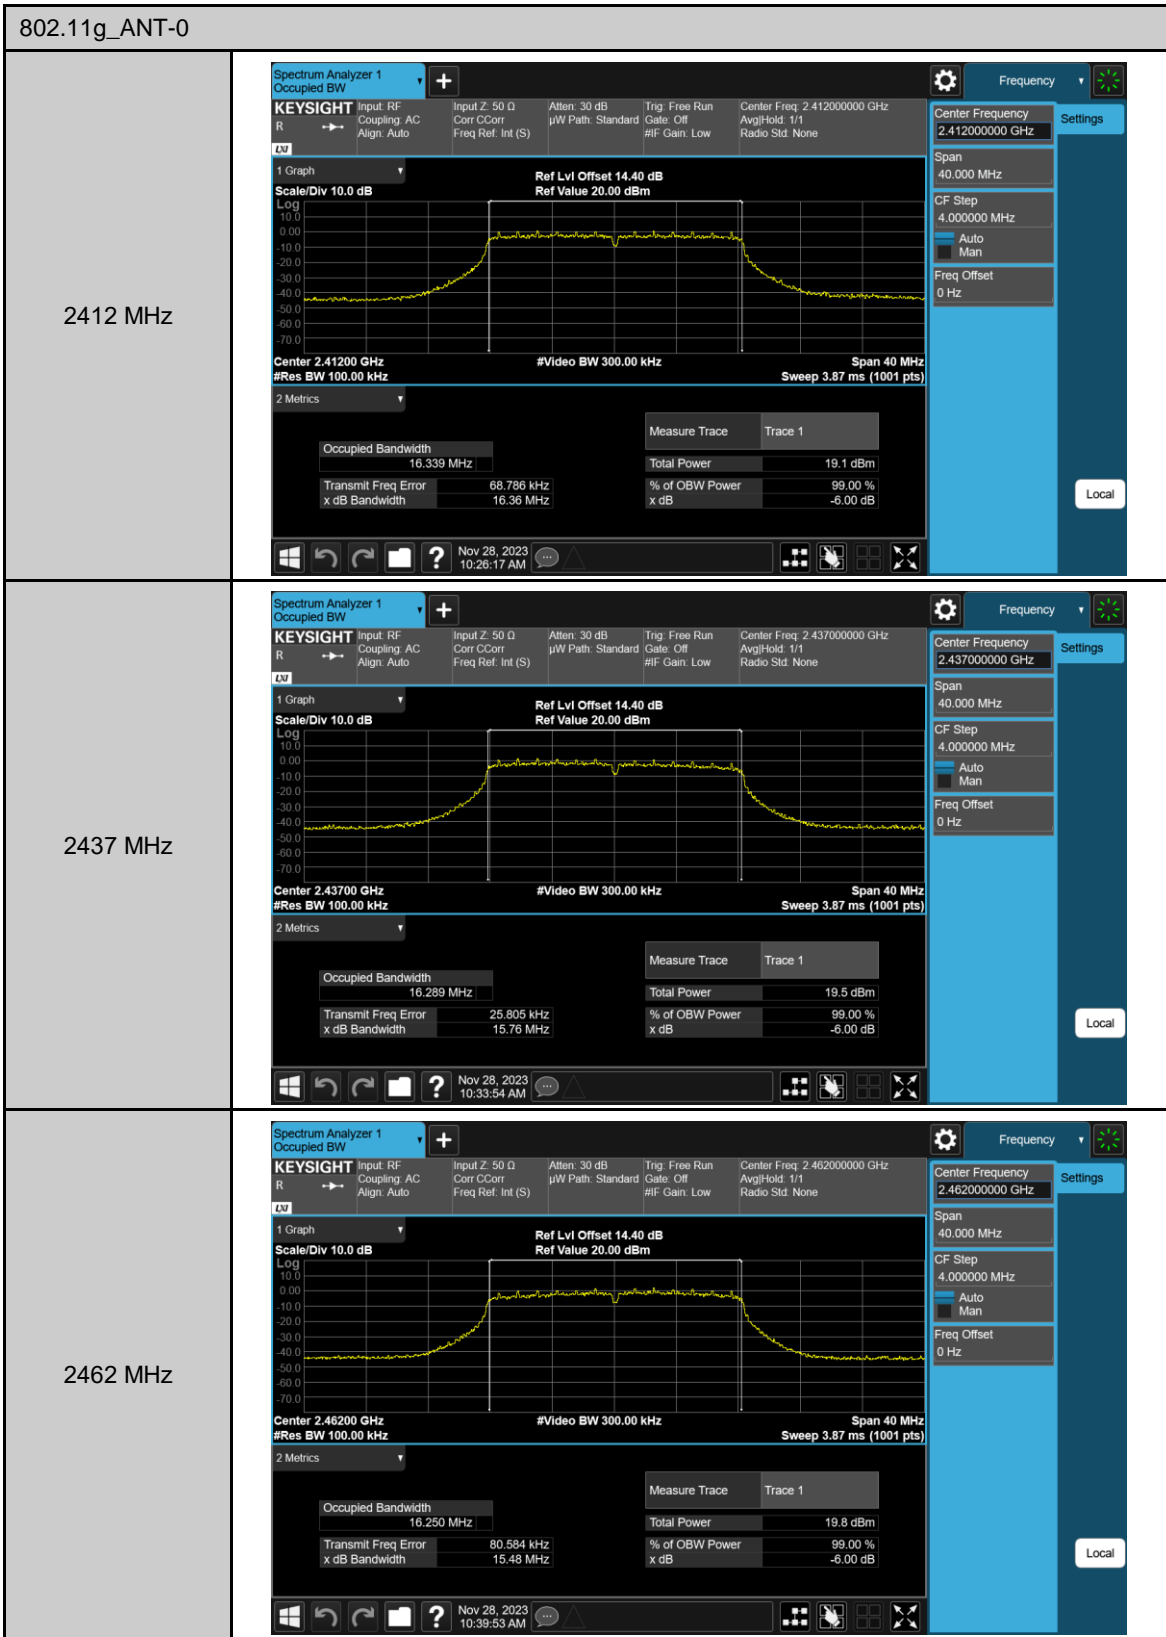

6 dB Bandwidth

99% Occupied Bandwidth