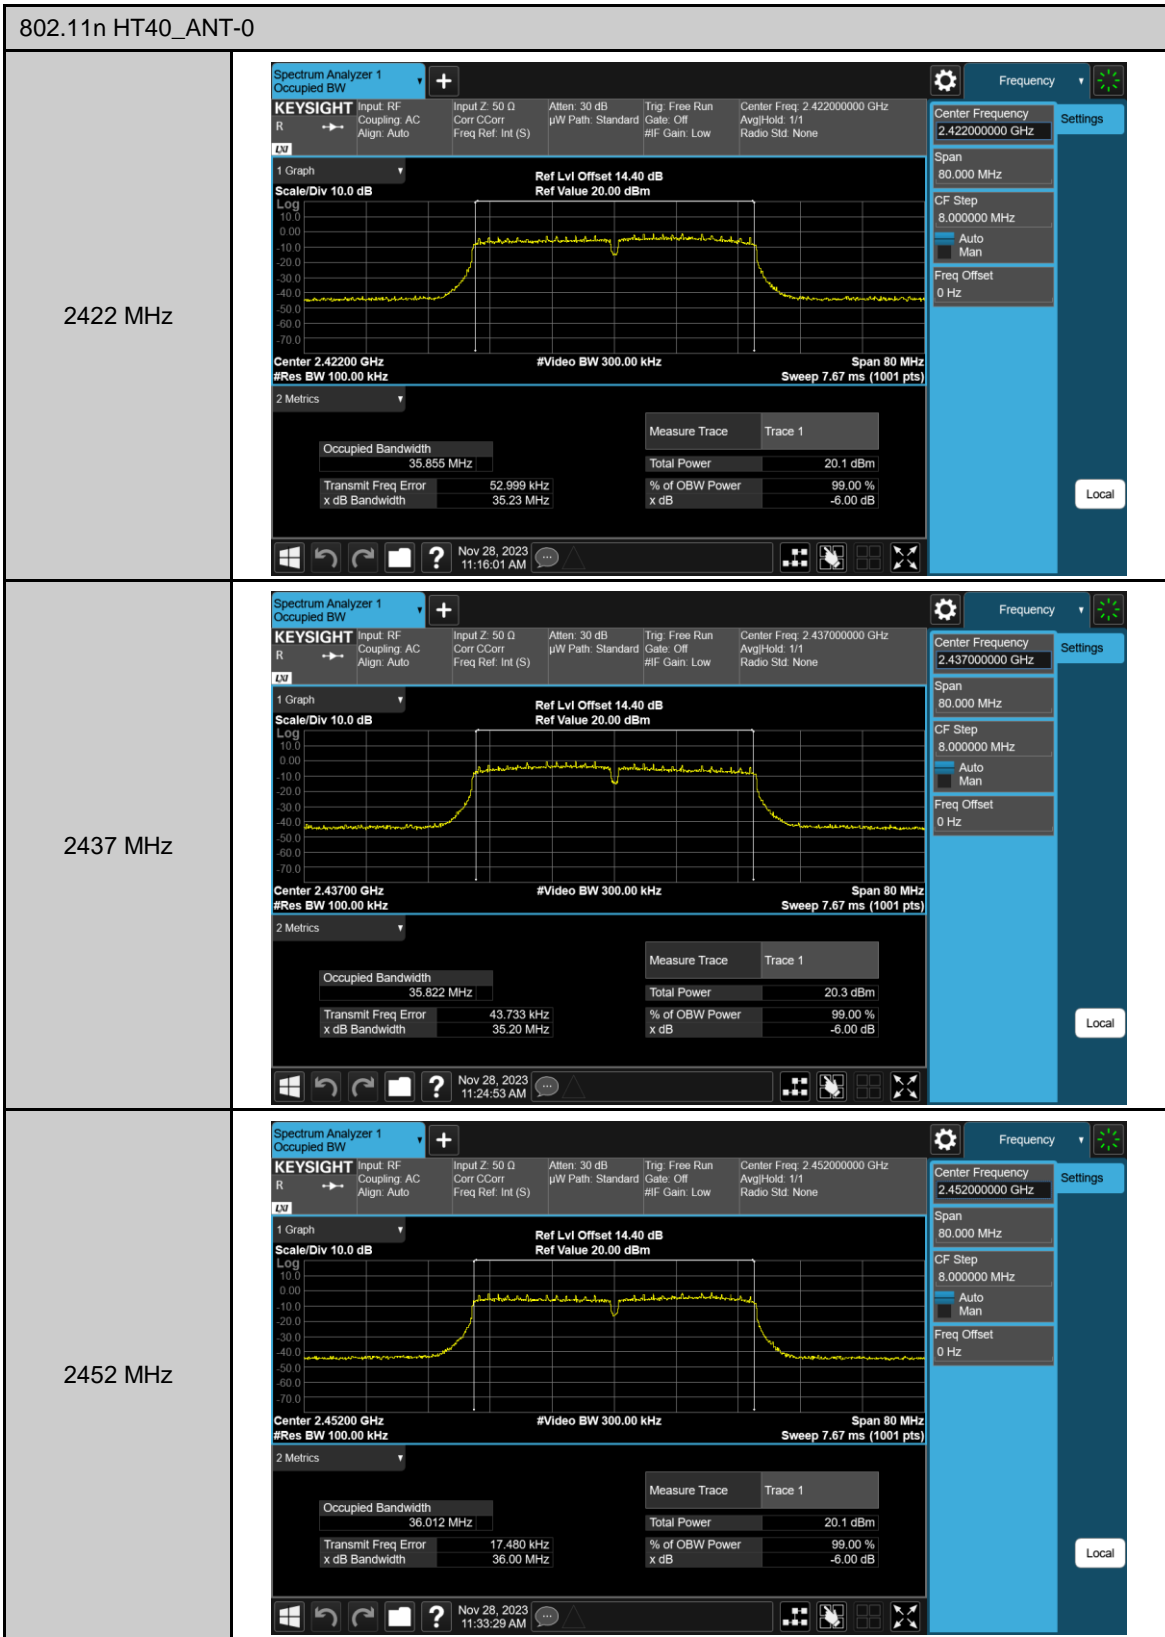

6 dB Bandwidth

99% Occupied Bandwidth