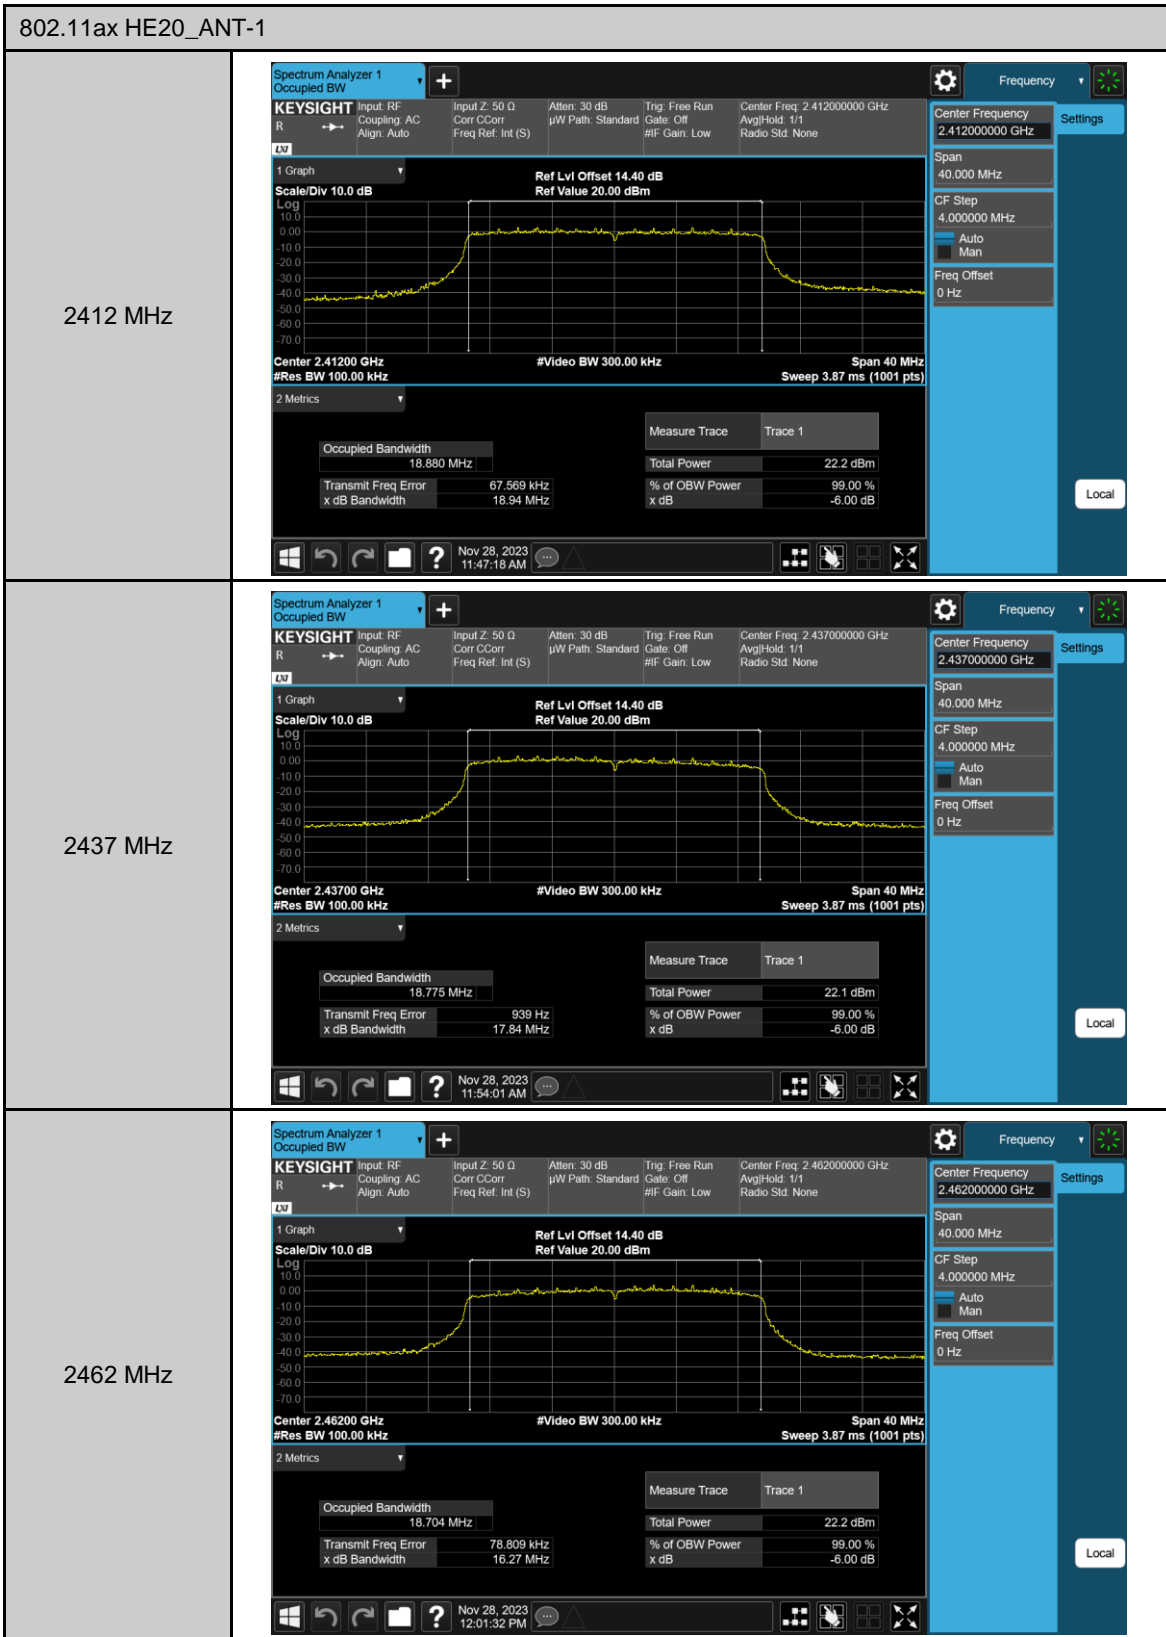

6 dB Bandwidth

99% Occupied Bandwidth