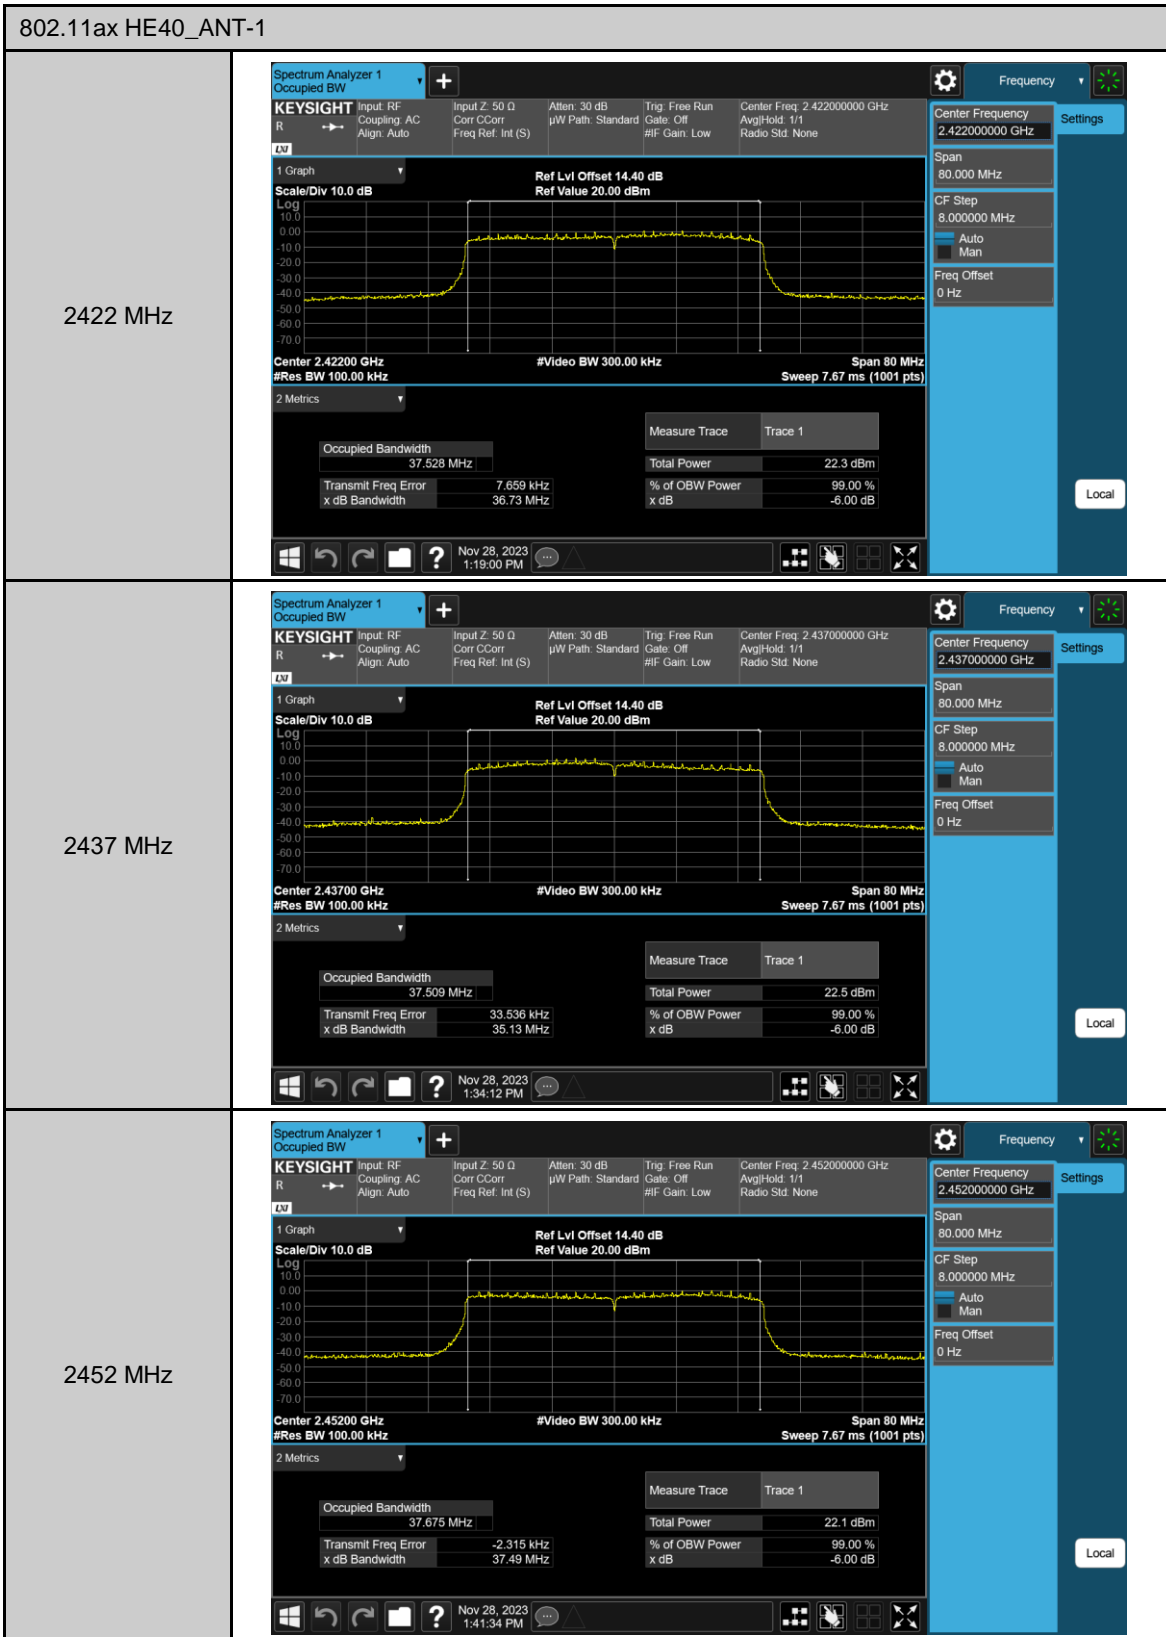

6 dB Bandwidth

99% Occupied Bandwidth