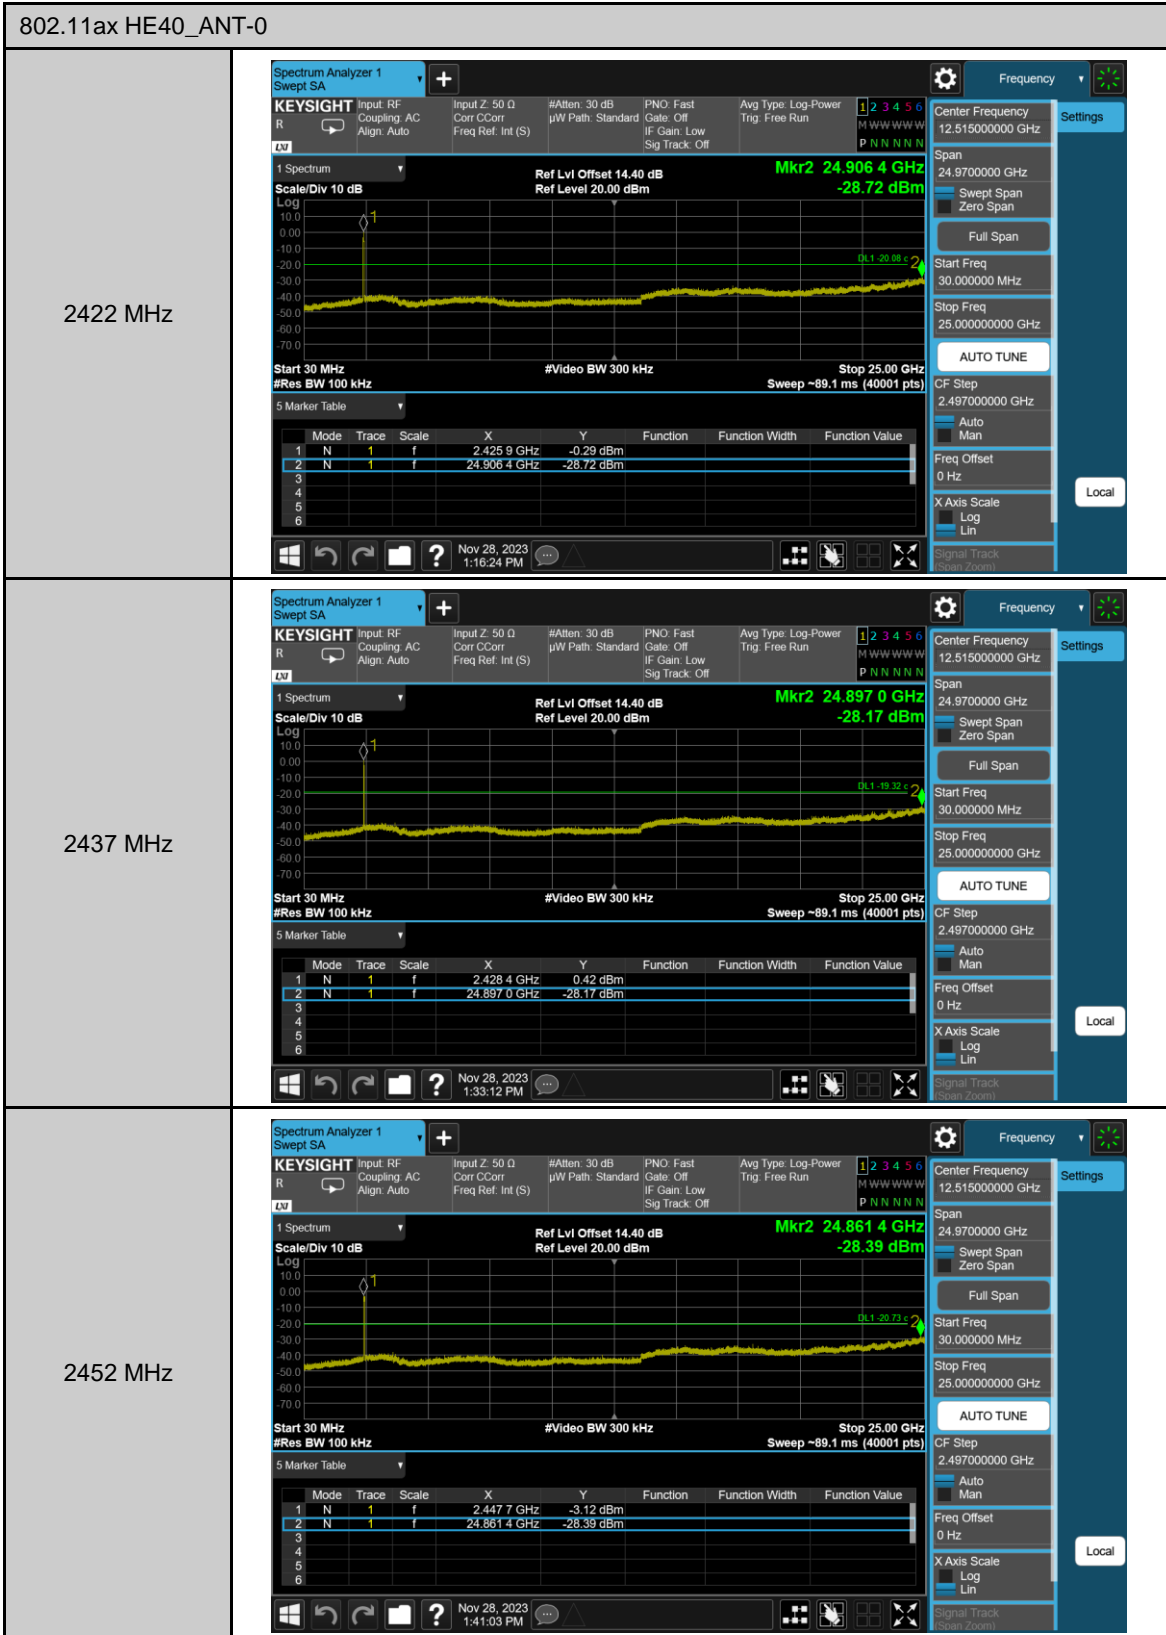

## Appendix B. Test Plots

### Duty cycle

Out of Band Conducted Spurious Emission

Reference level