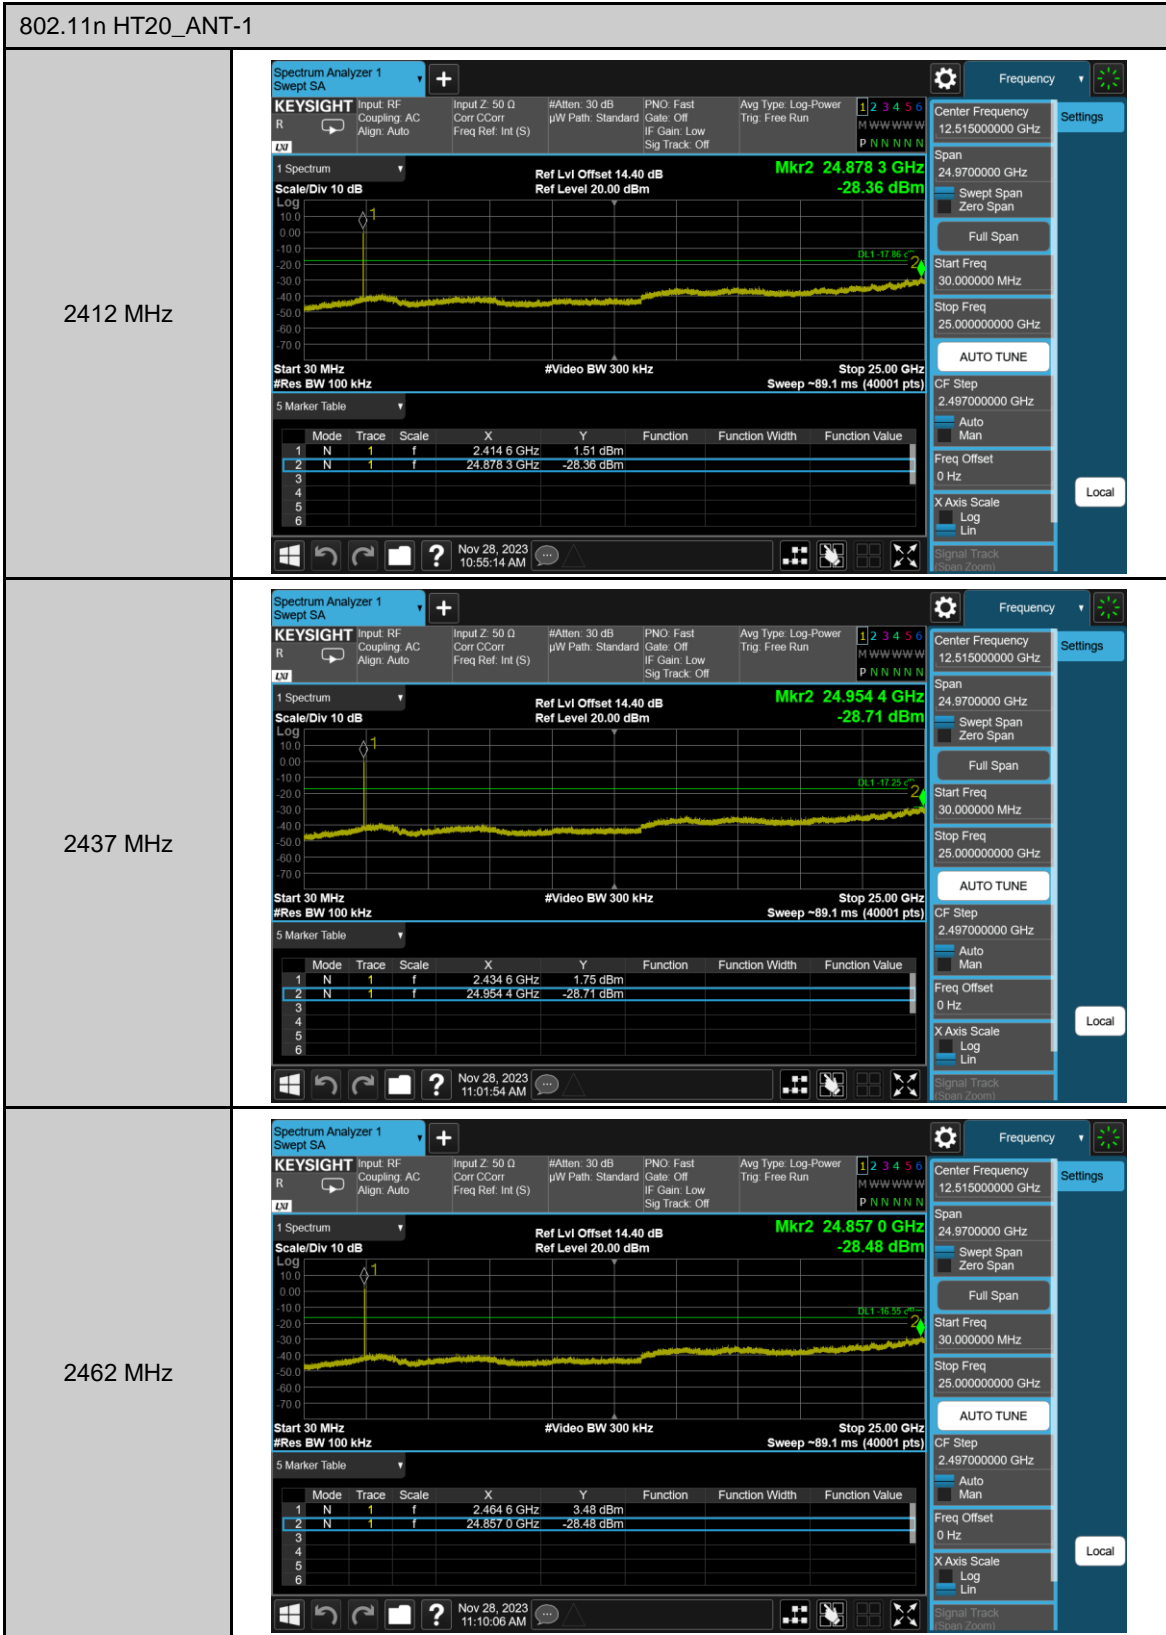

## Appendix B. Test Plots

### Duty cycle

Out of Band Conducted Spurious Emission

Reference level