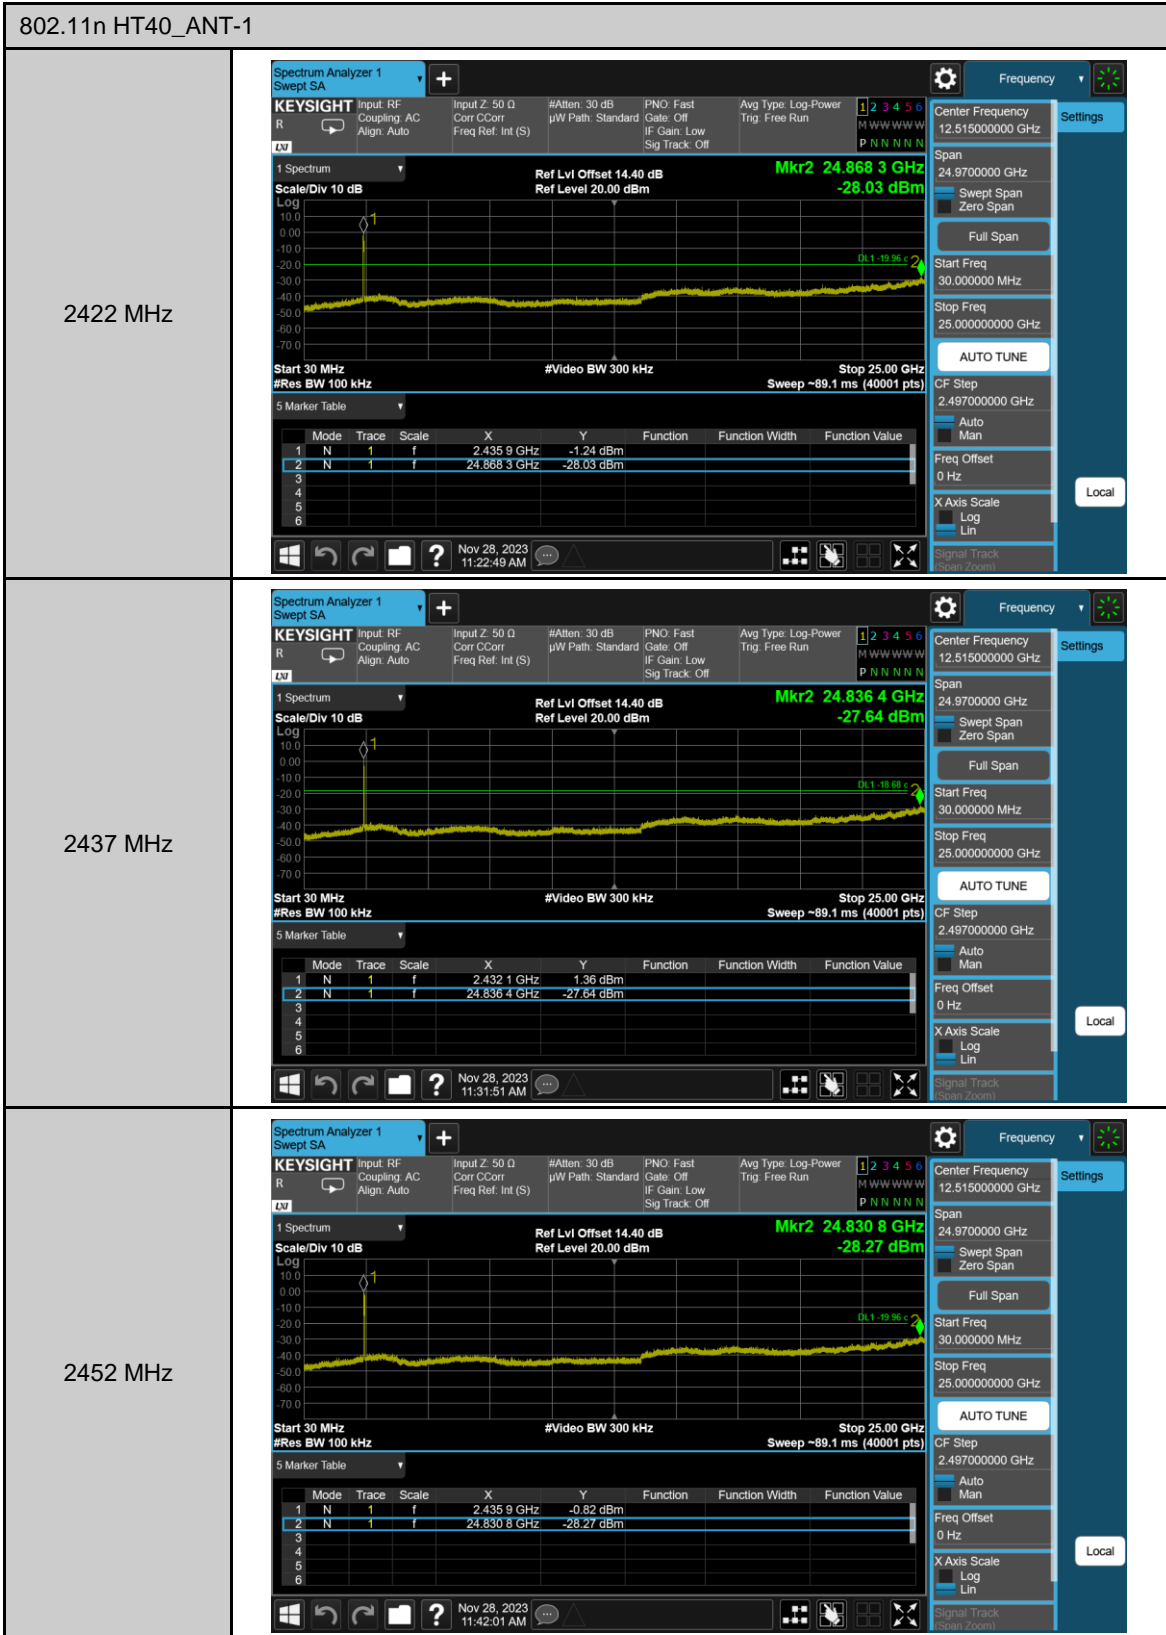

## Appendix B. Test Plots

### Duty cycle

Out of Band Conducted Spurious Emission

Reference level