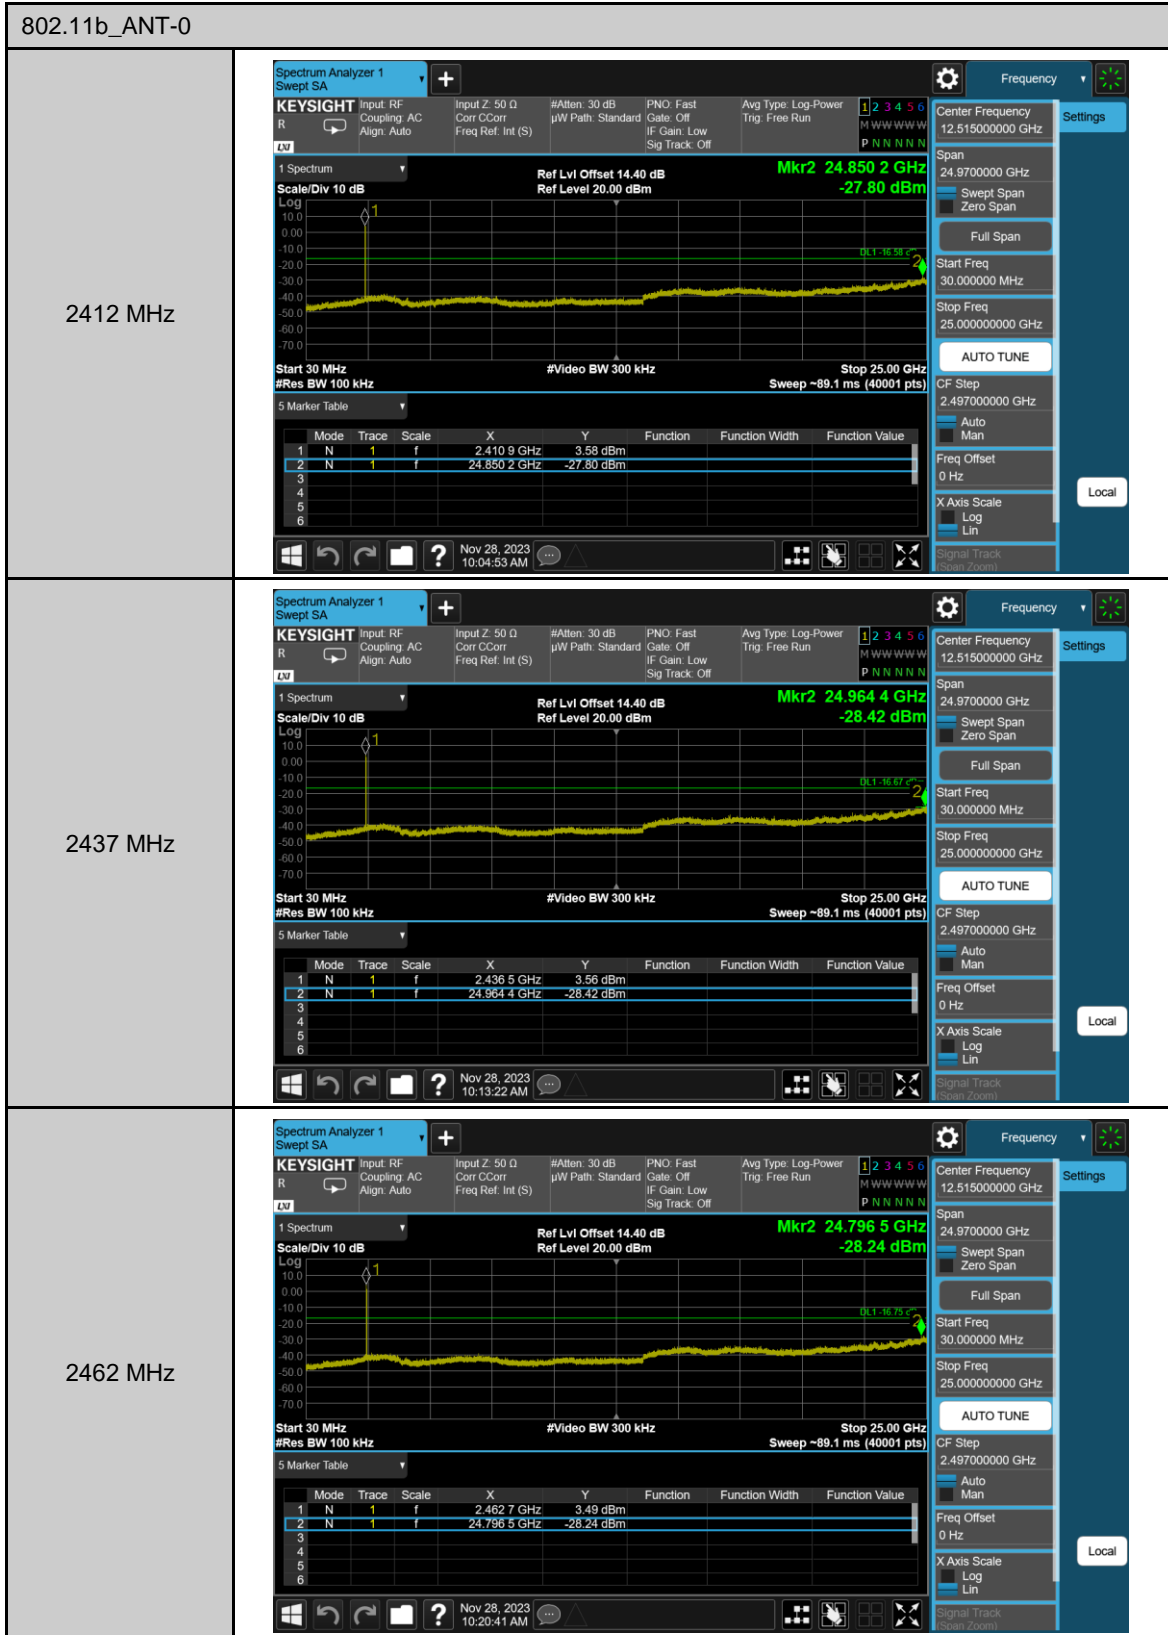

## Appendix B. Test Plots

### Duty cycle

Out of Band Conducted Spurious Emission

Reference level