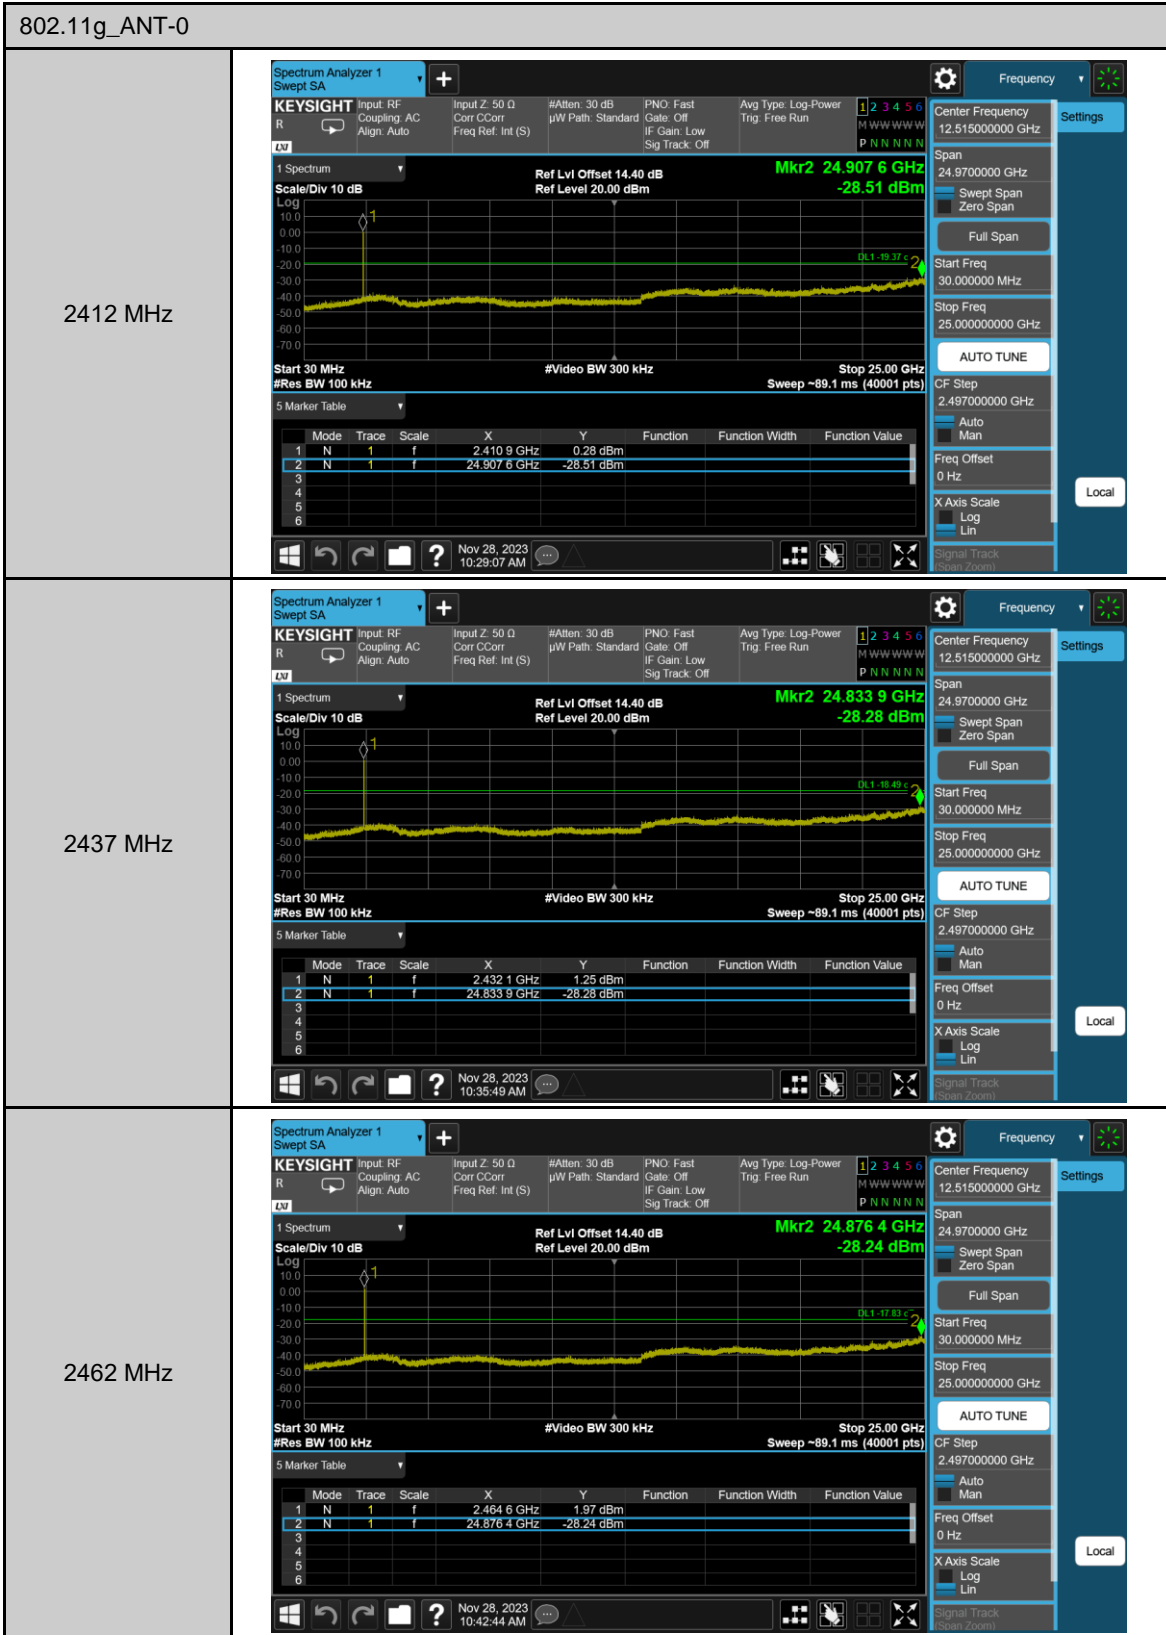

## Appendix B. Test Plots

### Duty cycle

Out of Band Conducted Spurious Emission

Reference level