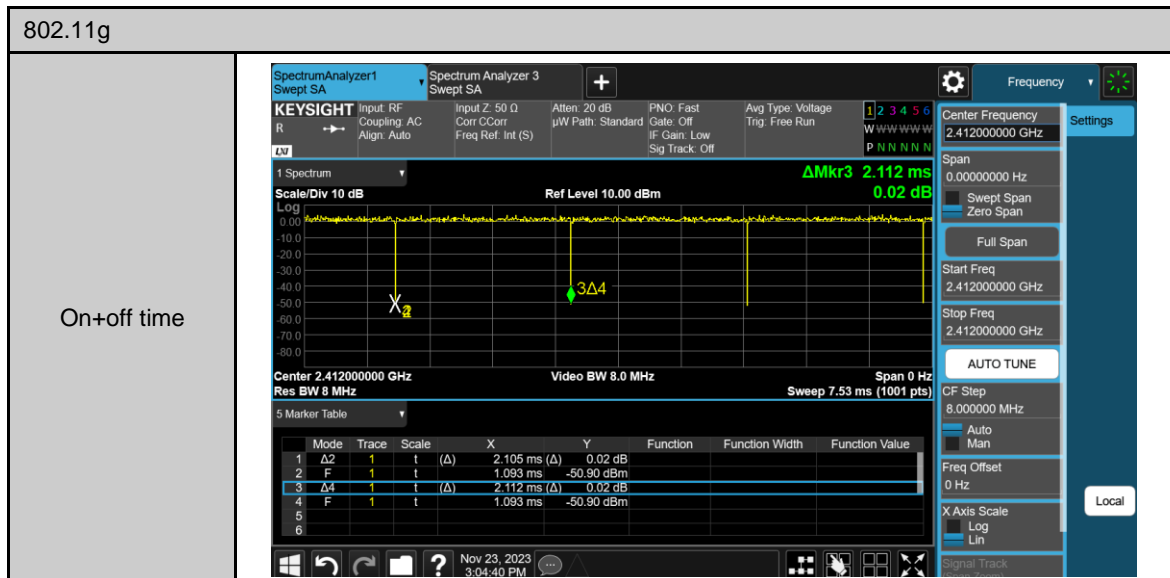

## Appendix B. Test Plots

### Duty cycle

Out of Band Conducted Spurious Emission

Reference level