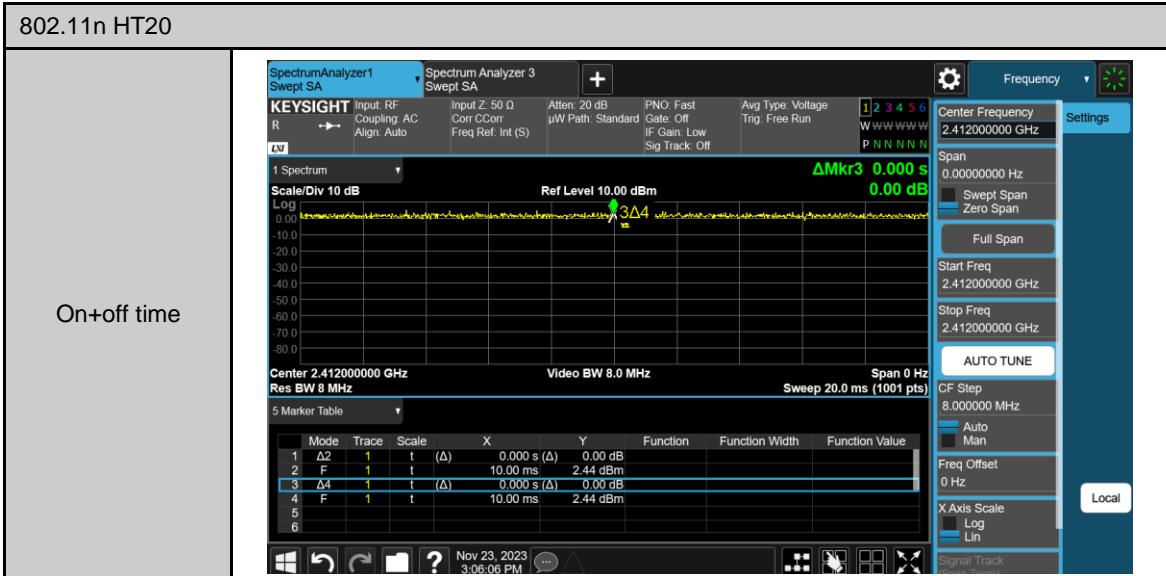

## Appendix B. Test Plots

### Duty cycle

Out of Band Conducted Spurious Emission

Reference level