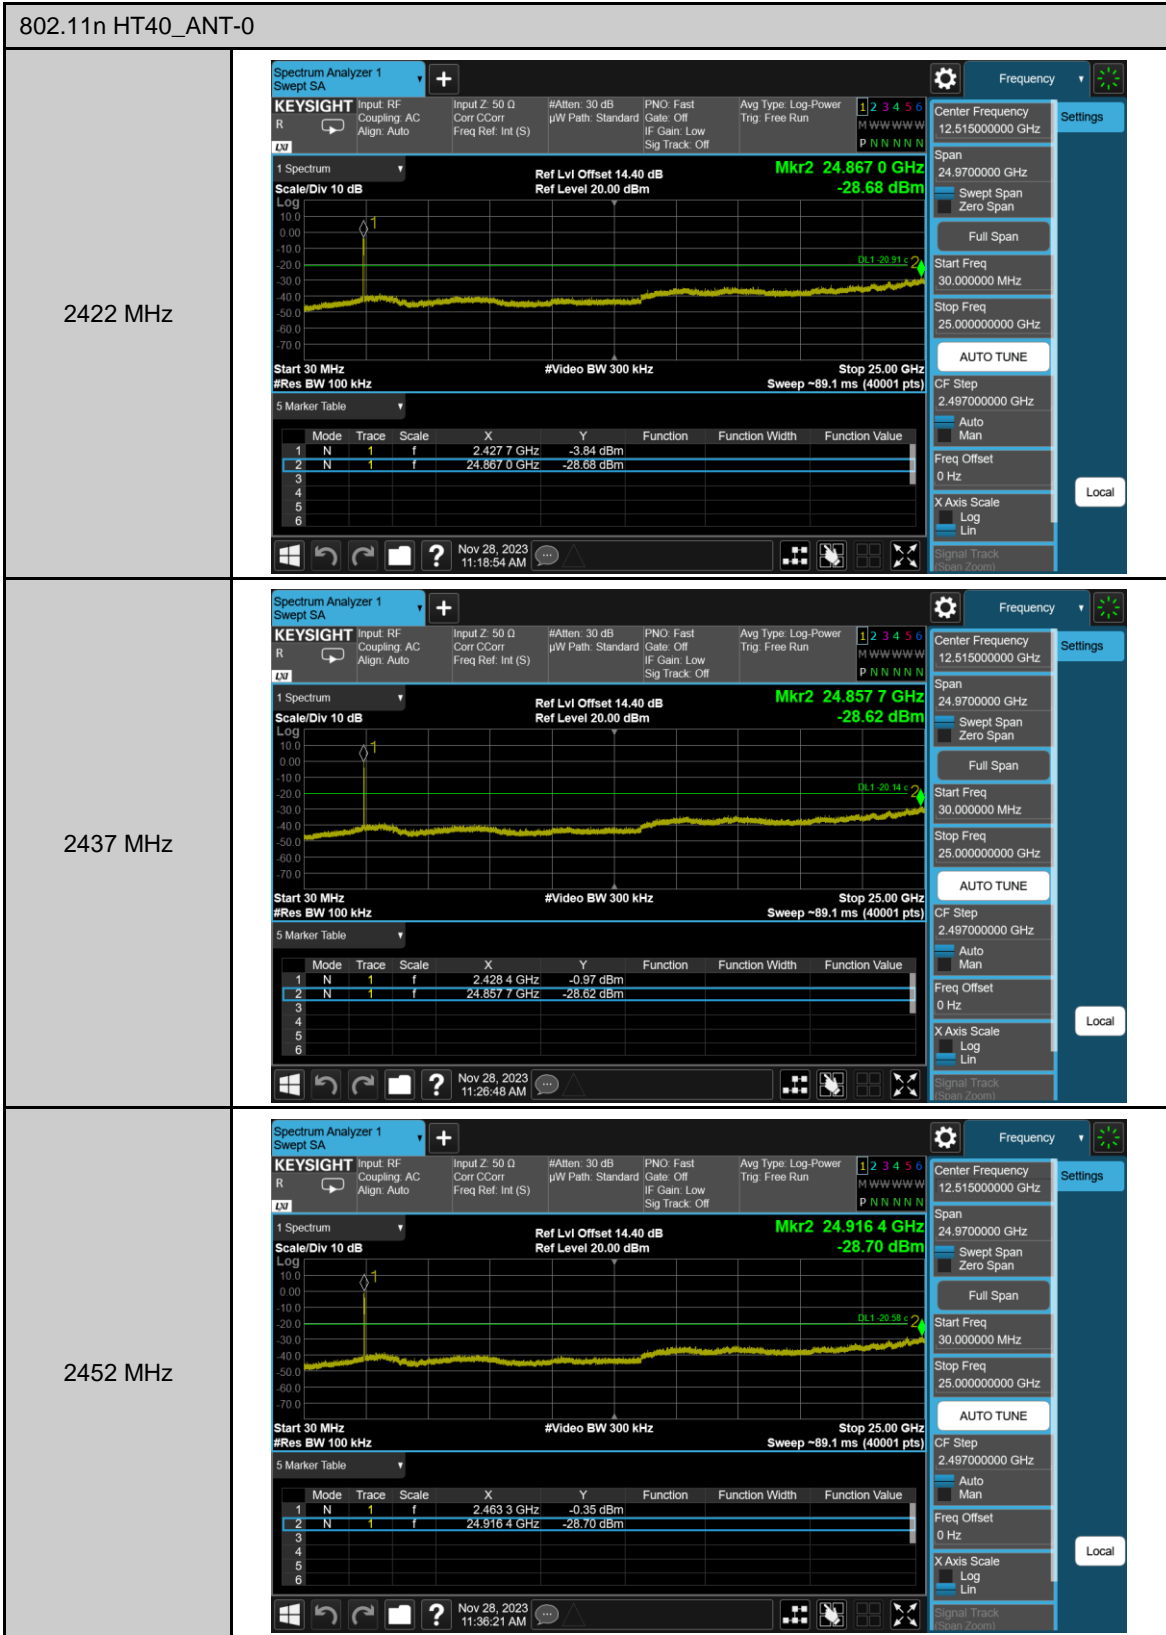

## Appendix B. Test Plots

### Duty cycle

Out of Band Conducted Spurious Emission

Reference level