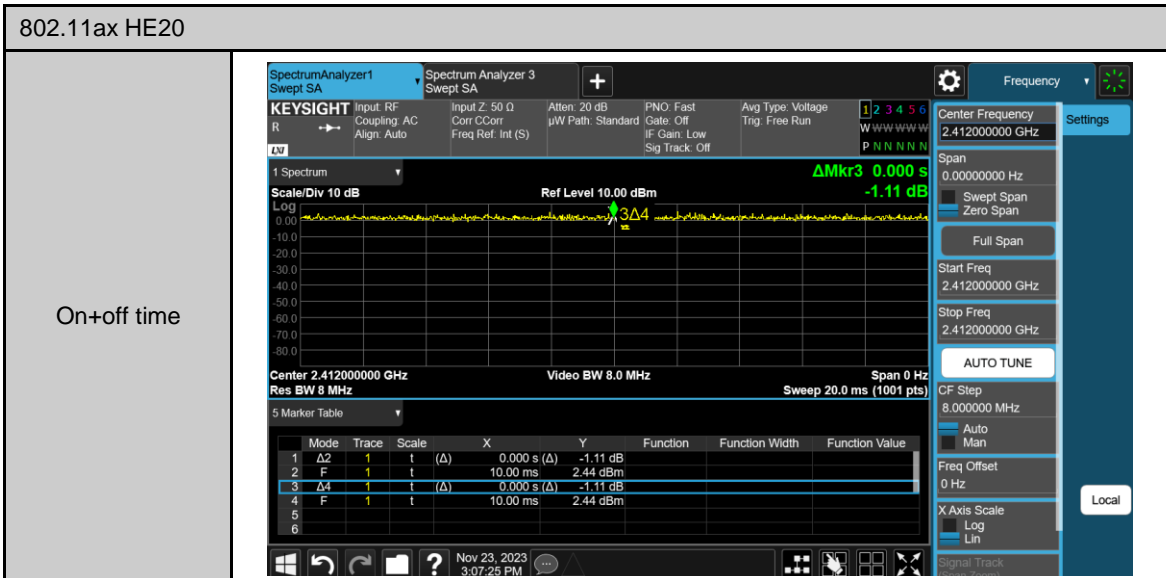

## Appendix B. Test Plots

### Duty cycle

Out of Band Conducted Spurious Emission

Reference level