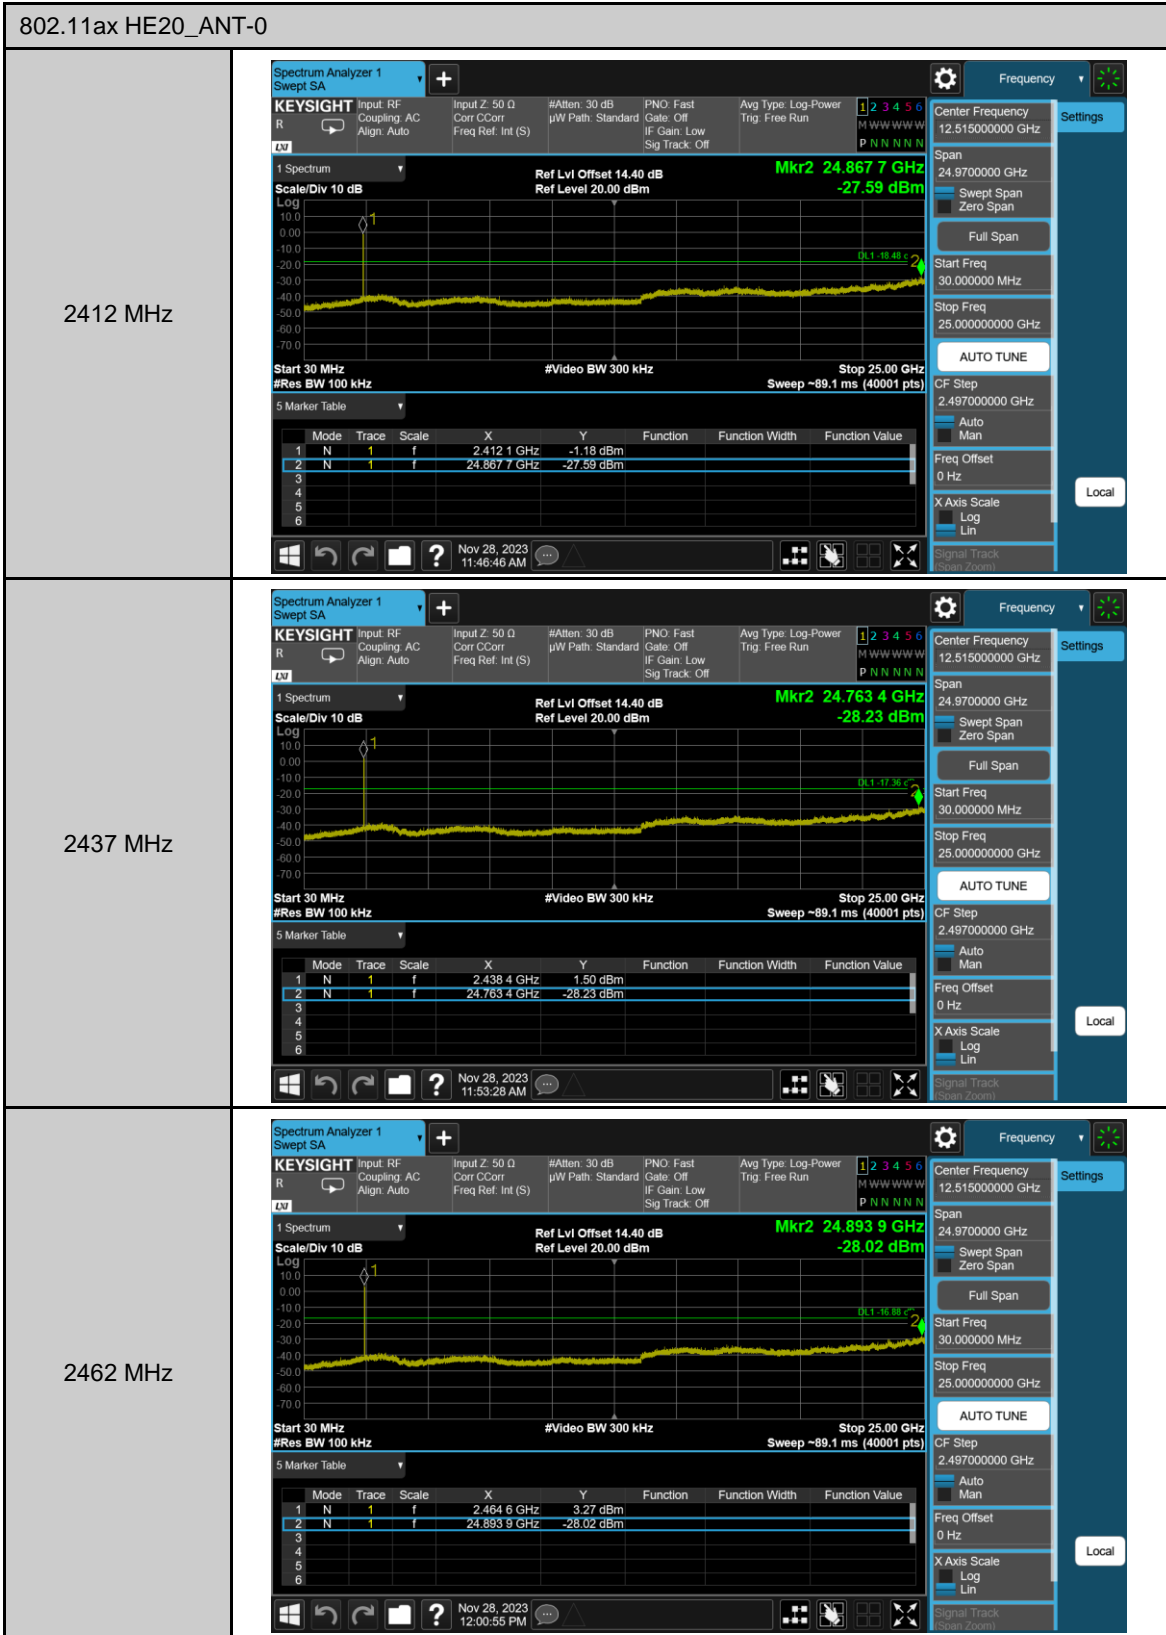

## Appendix B. Test Plots

### Duty cycle

Out of Band Conducted Spurious Emission

Reference level