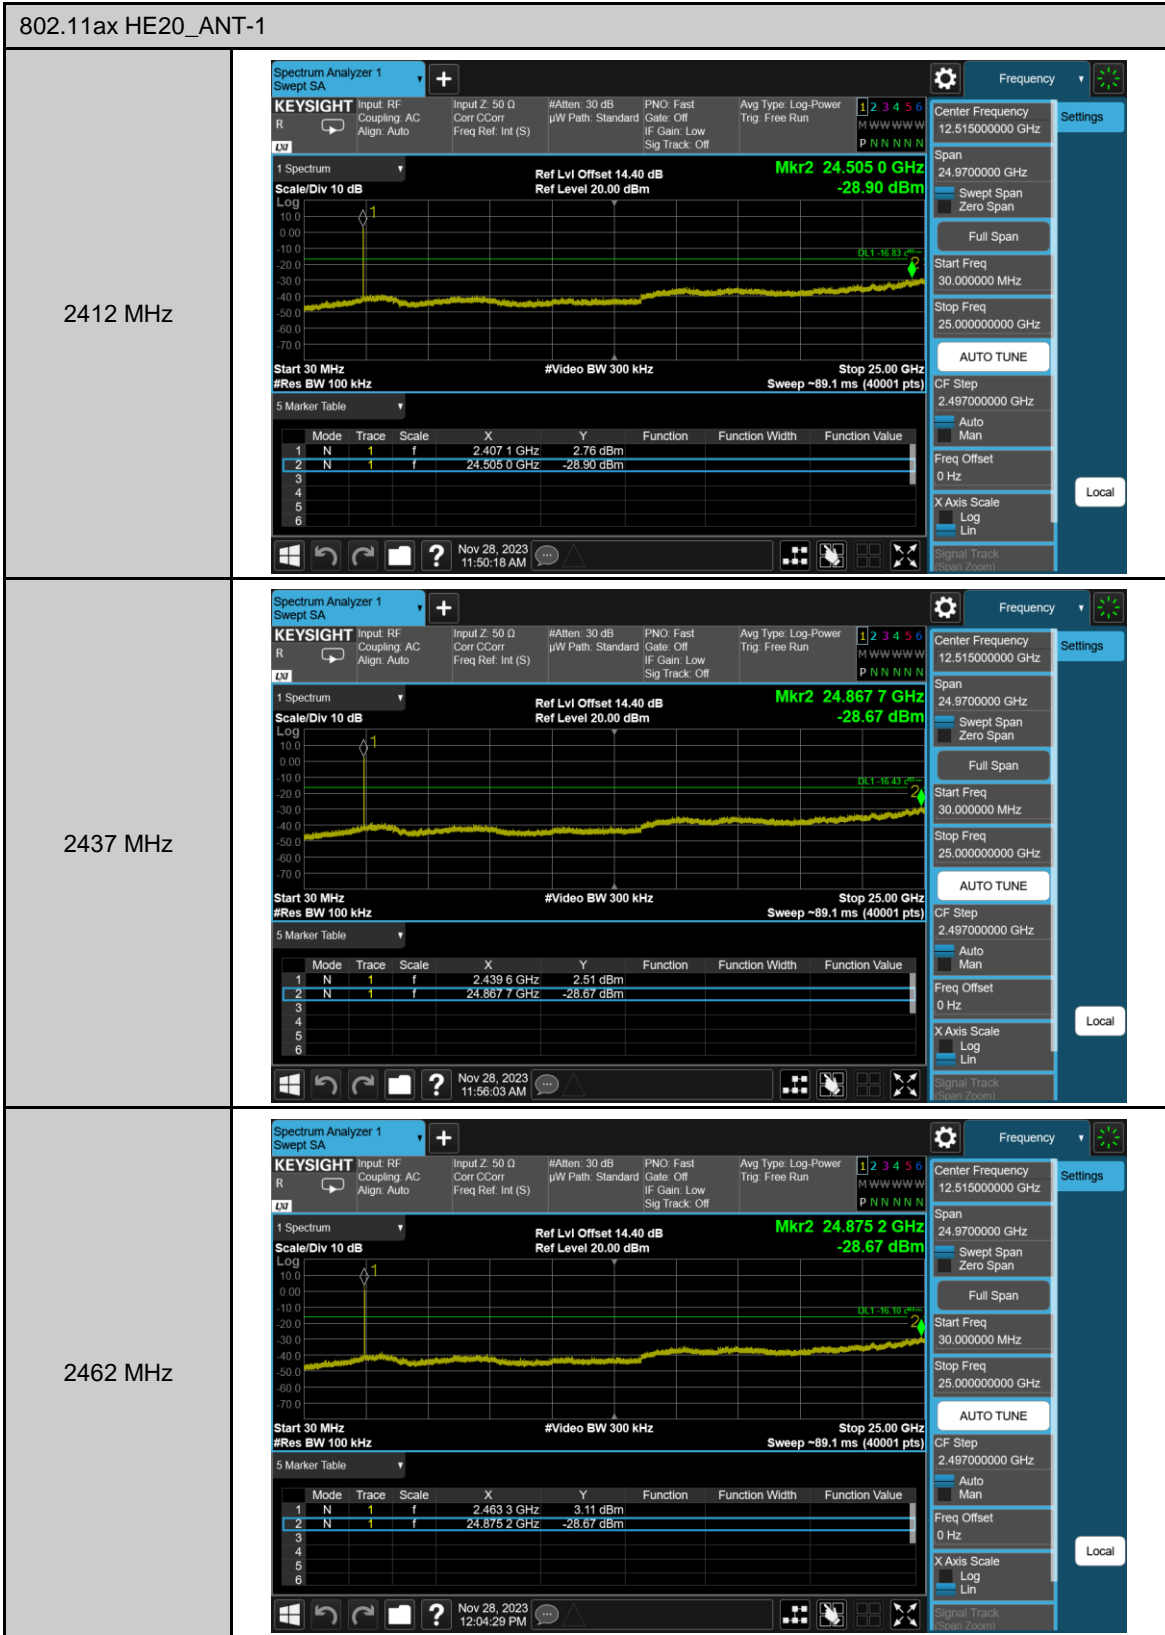

## Appendix B. Test Plots

### Duty cycle

Out of Band Conducted Spurious Emission

Reference level