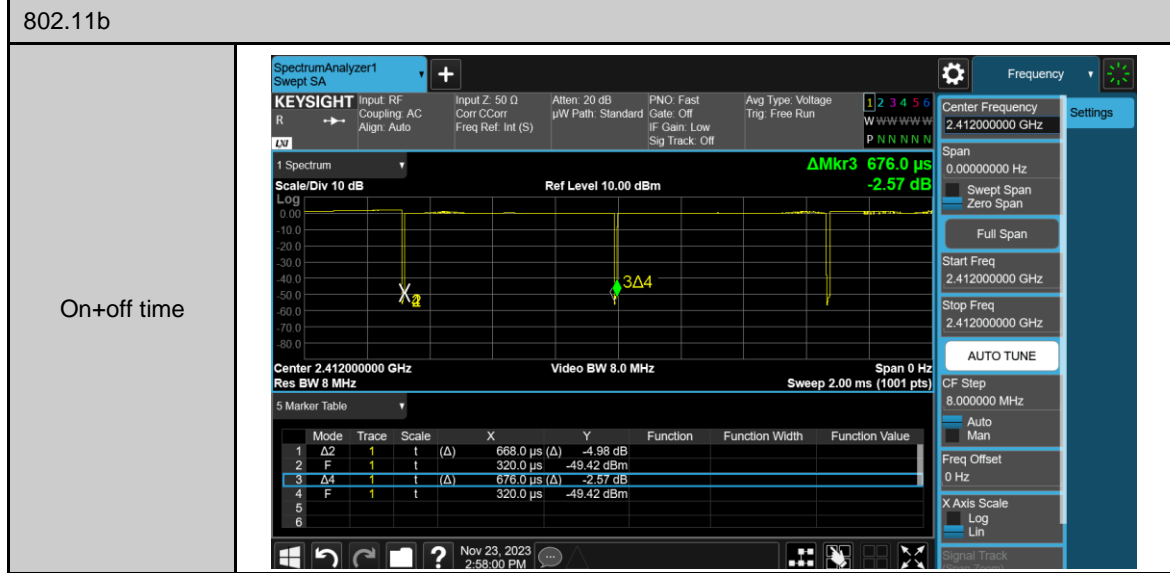

## Appendix B. Test Plots

### Duty cycle

Out of Band Conducted Spurious Emission

Reference level