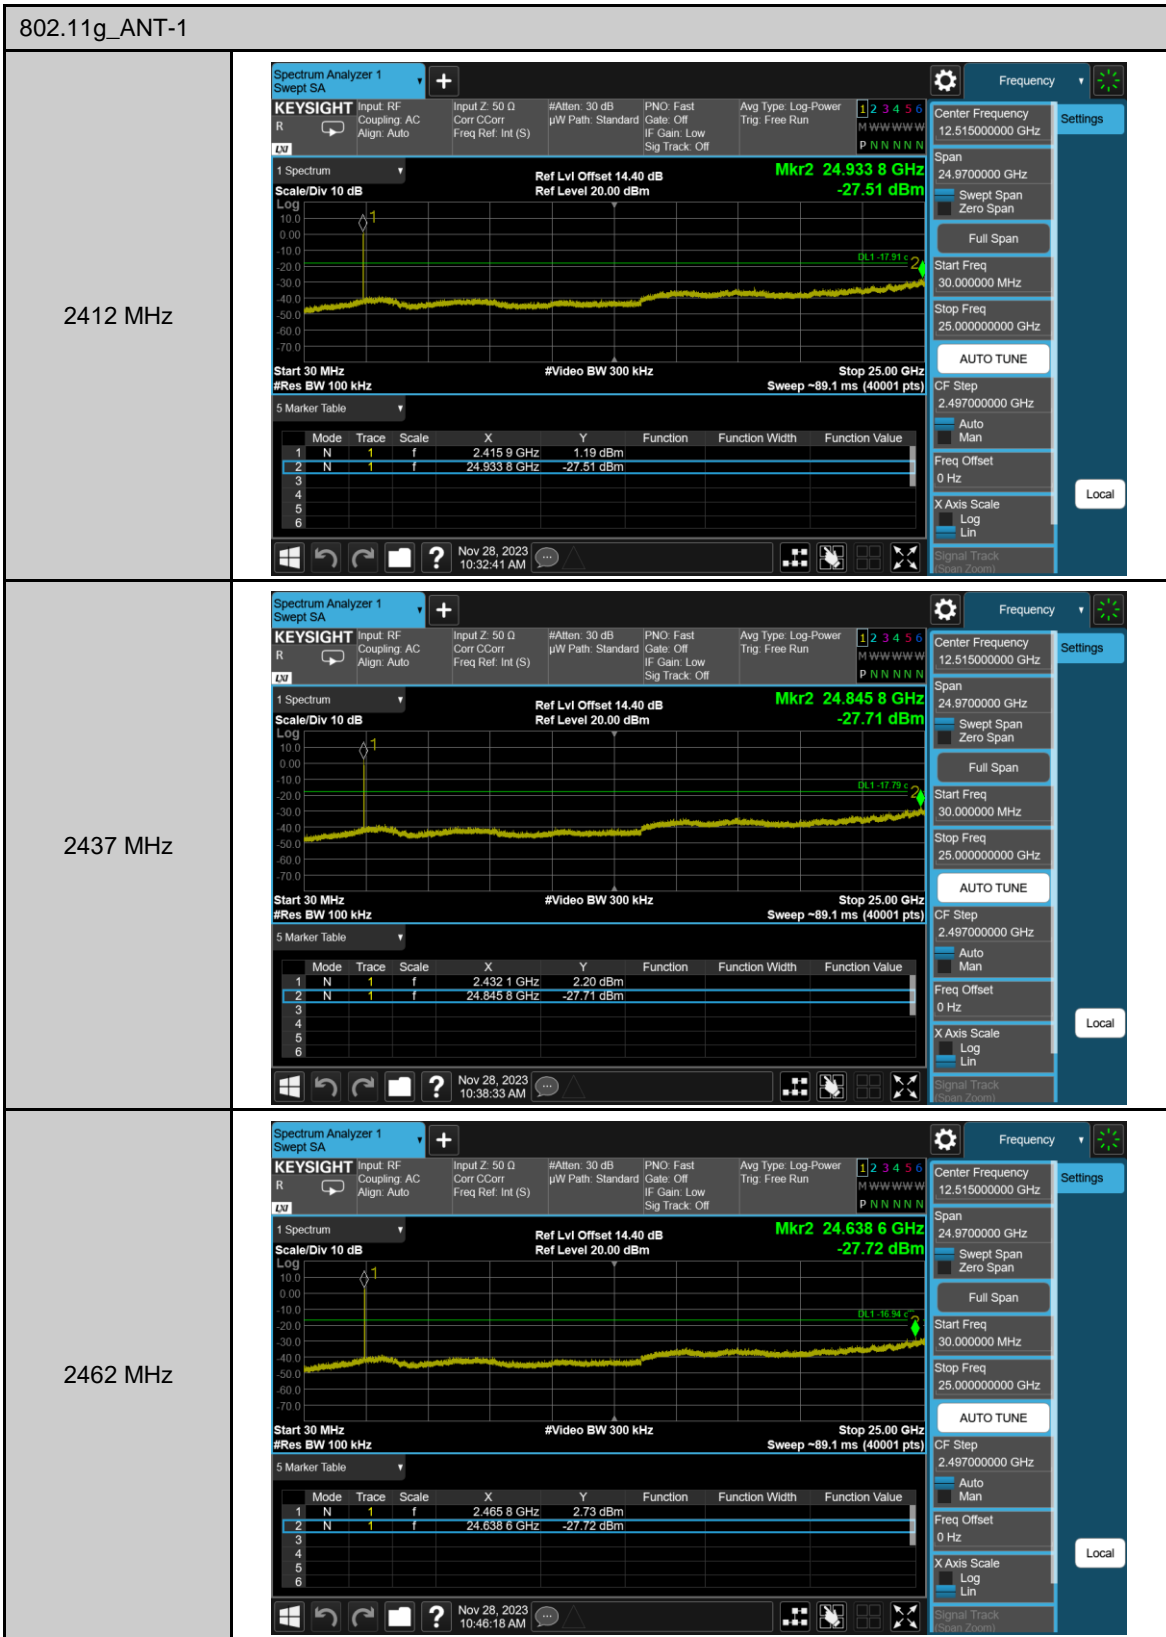

## Appendix B. Test Plots

### Duty cycle

Out of Band Conducted Spurious Emission

Reference level