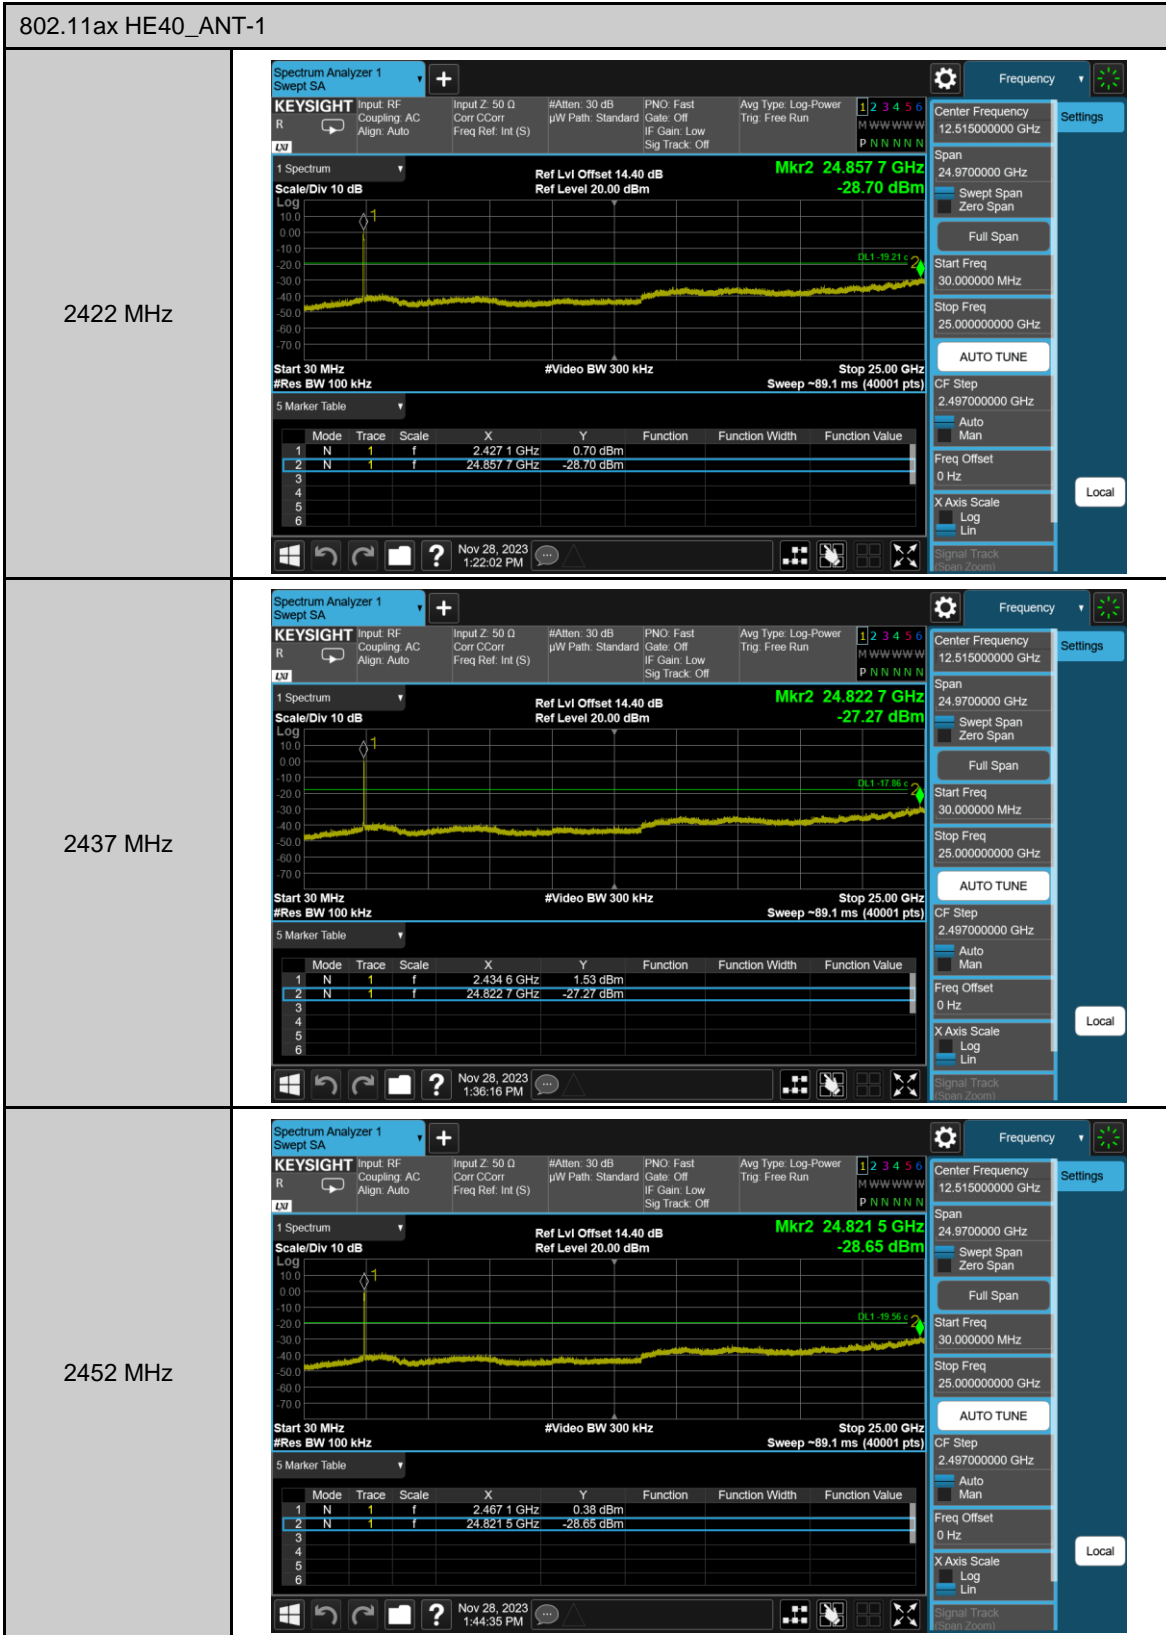

## Appendix B. Test Plots

### Duty cycle

Out of Band Conducted Spurious Emission

Reference level