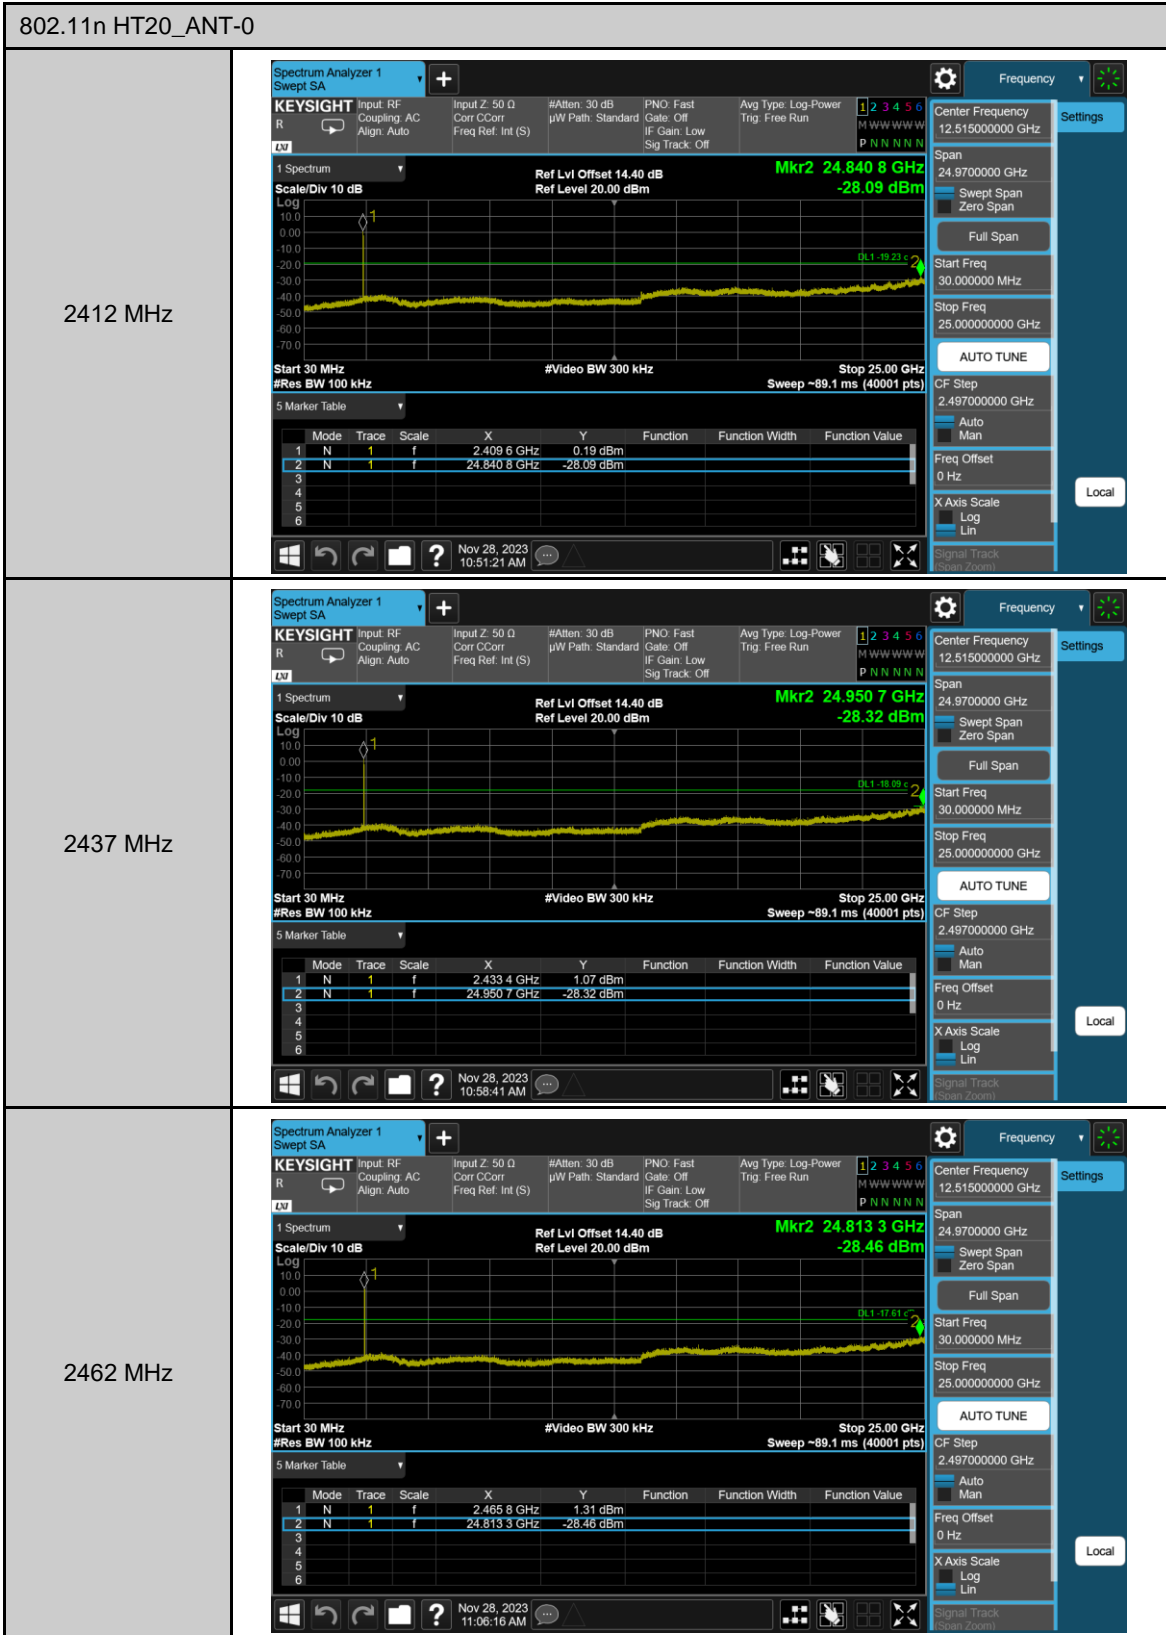

## Appendix B. Test Plots

### Duty cycle

Out of Band Conducted Spurious Emission

Reference level