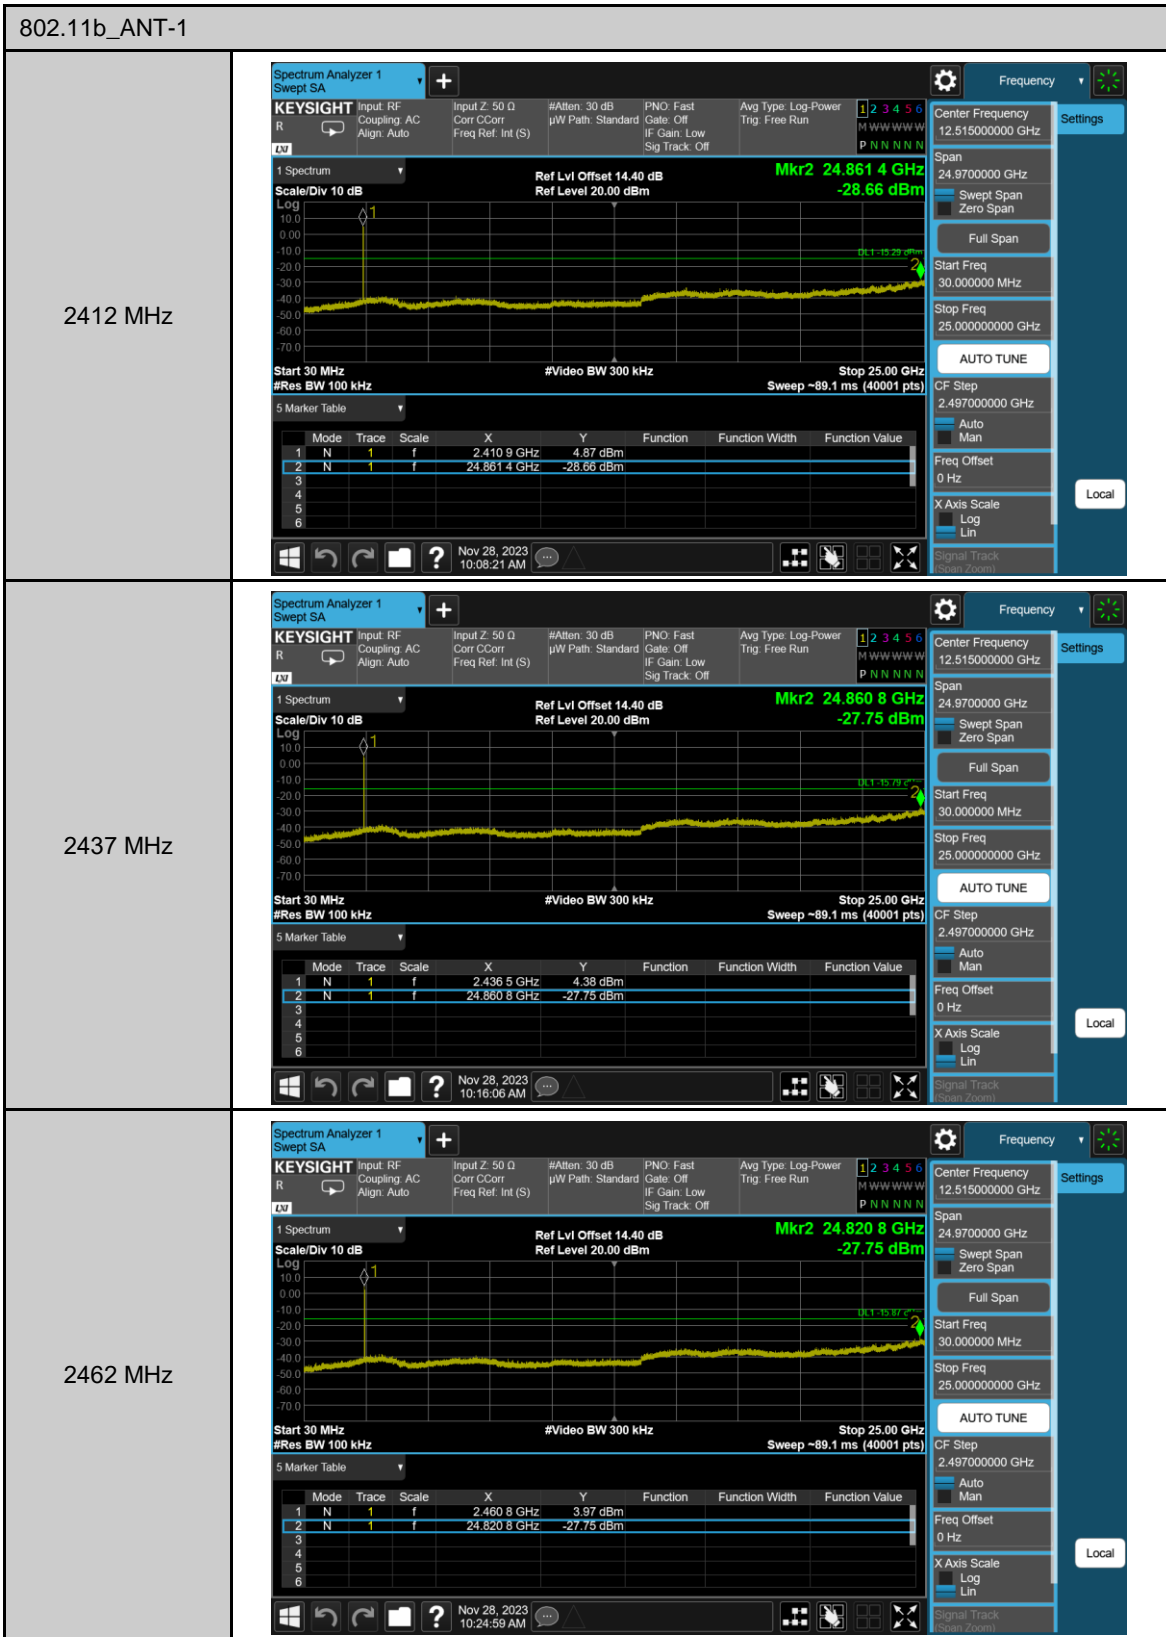

## Appendix B. Test Plots

### Duty cycle

Out of Band Conducted Spurious Emission

Reference level