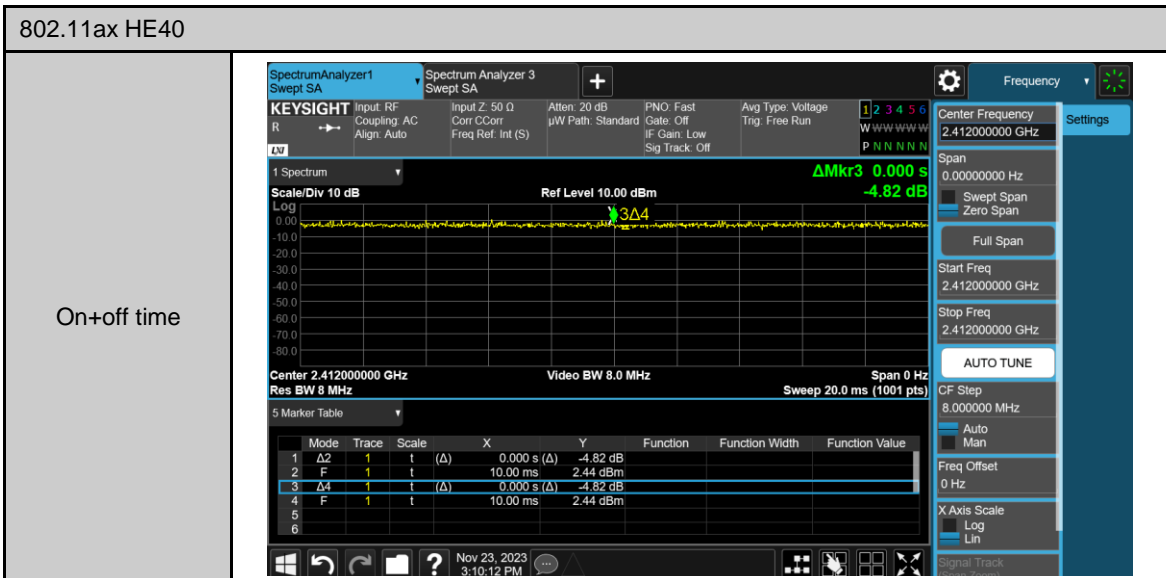

## Appendix B. Test Plots

### Duty cycle

Out of Band Conducted Spurious Emission

Reference level