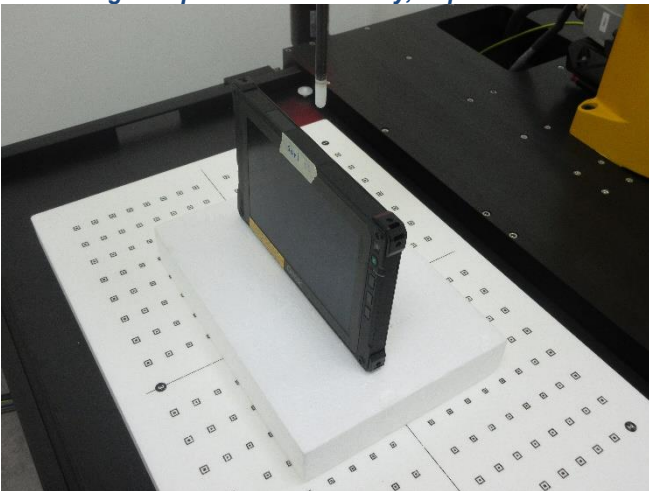

Testing Setup for Body, Bottom Side at 0 mm

Testing Setup for Power Density, Front Face at 0 mm

Testing Setup for Power Density, Rear Face at 0 mm

Testing Setup for Power Density, Left Side at 0 mm

Testing Setup for Power Density, Right Side at 0 mm

Testing Setup for Power Density, Top Side at 0 mm

Testing Setup for Power Density, Bottom Side at 0 mm