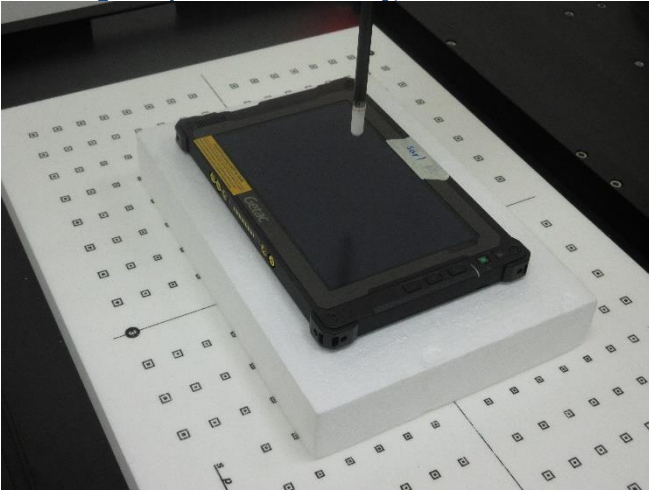

Testing Setup for Body, Front Face at 0 mm

Testing Setup for Body, Rear Face at 0 mm

Testing Setup for Body, Left Side at 0 mm

Testing Setup for Body, Right Side at 0 mm

Testing Setup for Body, Top Side at 0 mm

Testing Setup for Body, Bottom Side at 0 mm

Testing Setup for Power Density, Front Face at 0 mm

Testing Setup for Power Density, Rear Face at 0 mm

Testing Setup for Power Density, Left Side at 0 mm

Testing Setup for Power Density, Right Side at 0 mm

Testing Setup for Power Density, Top Side at 0 mm

Testing Setup for Power Density, Bottom Side at 0 mm