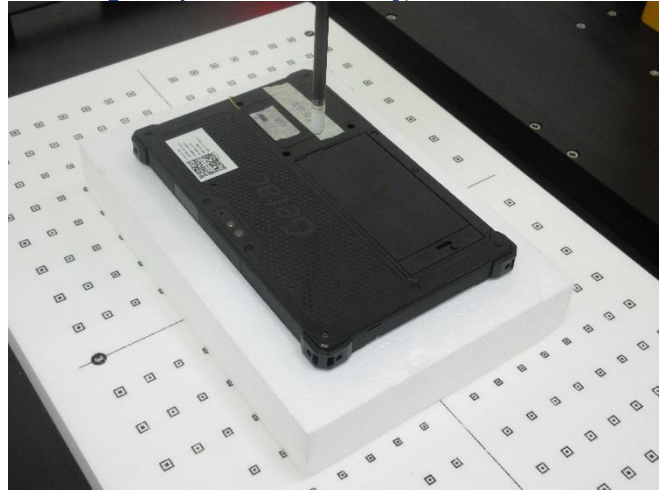

Testing Setup for Body, Front Face at 0 mm

Testing Setup for Body, Rear Face at 0 mm

Testing Setup for Body, Left Side at 0 mm

Testing Setup for Body, Right Side at 0 mm

Testing Setup for Body, Top Side at 0 mm

Testing Setup for Body, Bottom Side at 0 mm

Testing Setup for Power Density, Front Face at 0 mm

Testing Setup for Power Density, Rear Face at 0 mm

Testing Setup for Power Density, Left Side at 0 mm

Testing Setup for Power Density, Right Side at 0 mm

Testing Setup for Power Density, Top Side at 0 mm

Testing Setup for Power Density, Bottom Side at 0 mm