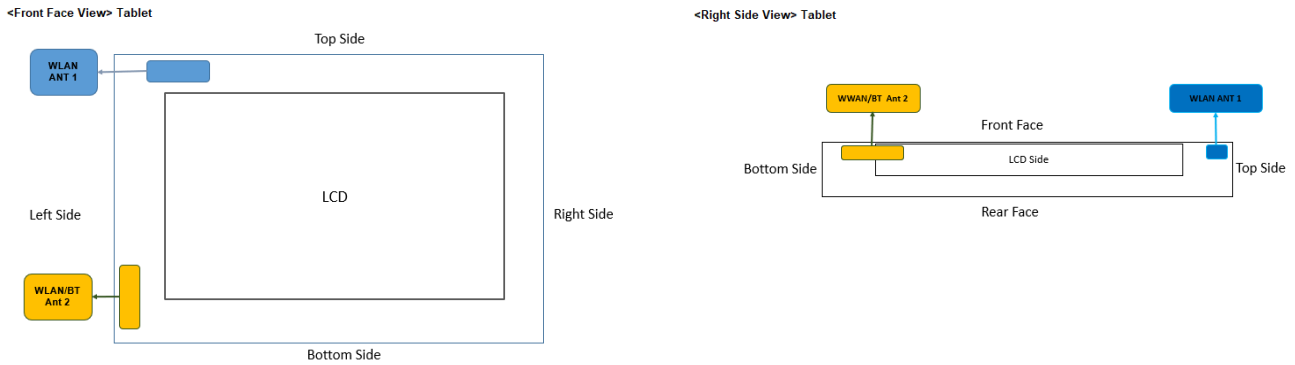

Appendix A – DUT Antenna Illustration and Test Setup Photographs

Illustration of Antenna Locations

Antenna	To Front Face (mm)	To Rear Face (mm)	To Top Side (mm)	To Bottom Side (mm)	To Left Side (mm)	To Right Side (mm)
WLAN ANT 1	3.00	12.00	7.00	130.00	28.00	180.00
WLAN/BT ANT 2	12.00	3.00	110.00	14.00	7.00	220.00

Testing Setup for Body, Front Face at 0 mm

Testing Setup for Body, Rear Face at 0 mm

Testing Setup for Body, Left Side at 0 mm

Testing Setup for Body, Right Side at 0 mm

Testing Setup for Body, Top Side at 0 mm

Testing Setup for Body, Bottom Side at 0 mm

Testing Setup for Power Density, Front Face at 0 mm

Testing Setup for Power Density, Rear Face at 0 mm

Testing Setup for Power Density, Left Side at 0 mm

Testing Setup for Power Density, Right Side at 0 mm

Testing Setup for Power Density, Top Side at 0 mm

Testing Setup for Power Density, Bottom Side at 0 mm