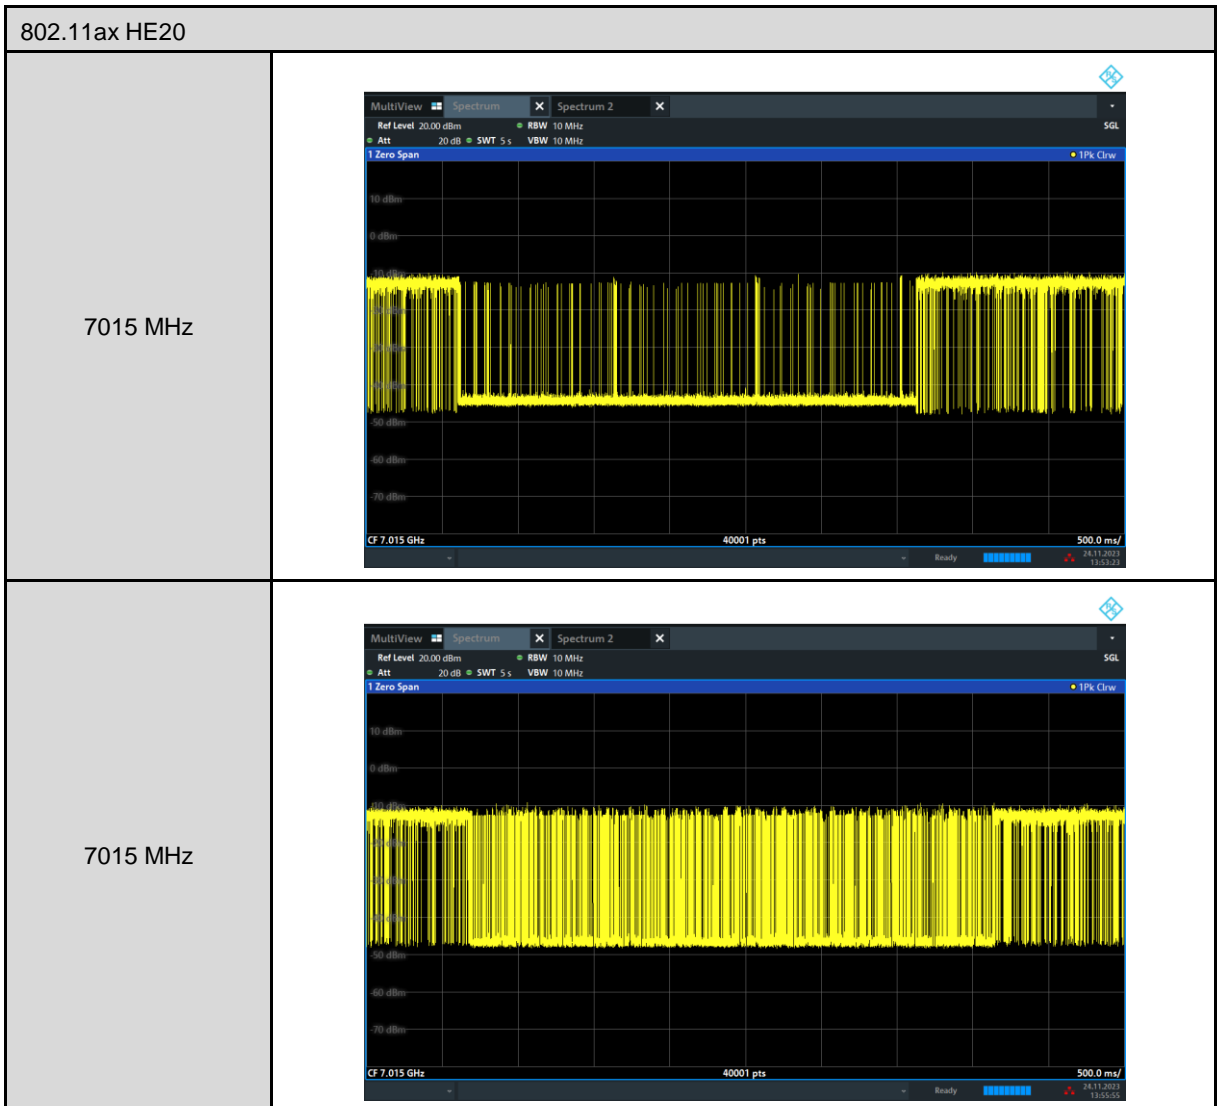

UNII 7:

802.11ax HE160	
6590 MHz	
6590 MHz	
6665 MHz	

802.11ax HE160	
6665 MHz	
6740 MHz	
6740 MHz	

UNII 8:

802.11ax HE160	
6910 MHz	
6910 MHz	
6985 MHz	

802.11ax HE160	
6985 MHz	
7060 MHz	
7060 MHz	

5.3.4. Emission Bandwidth Measurement

Reference Appendix A

5.3.5. In-Band Emission (Mask) Measurement

Reference Appendix A

--- END---