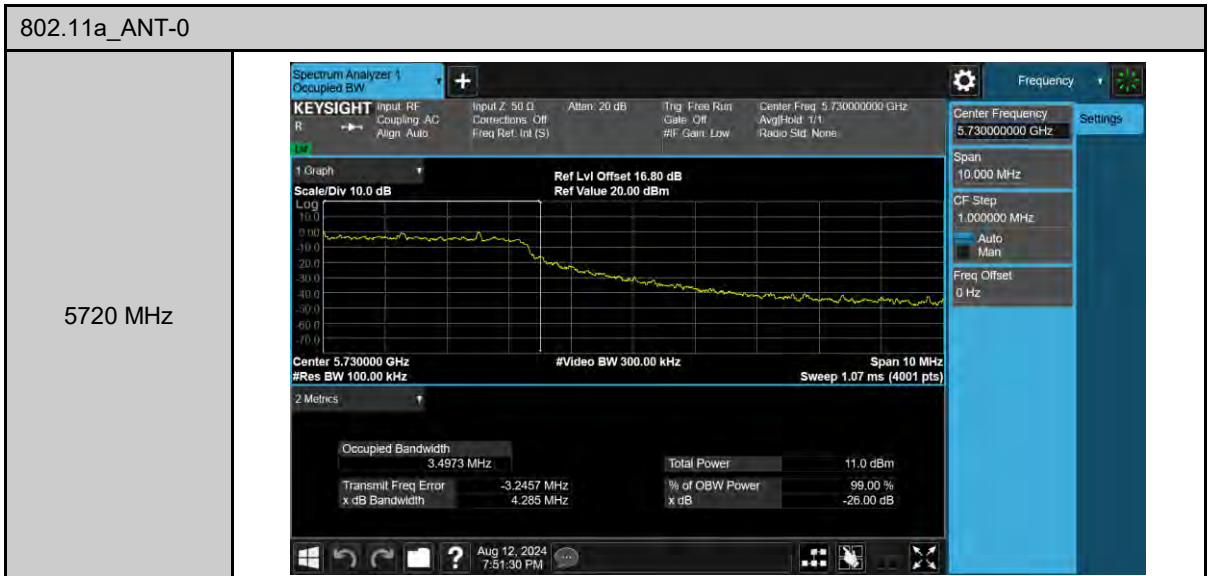

802.11ax HE80\_ANT-1

5690 MHz

5775 MHz

99% Occupied Bandwidth

802.11ac VHT20\_ANT-0

802.11ac VHT40\_ANT-0

802.11ac VHT80\_ANT-0

5690 MHz