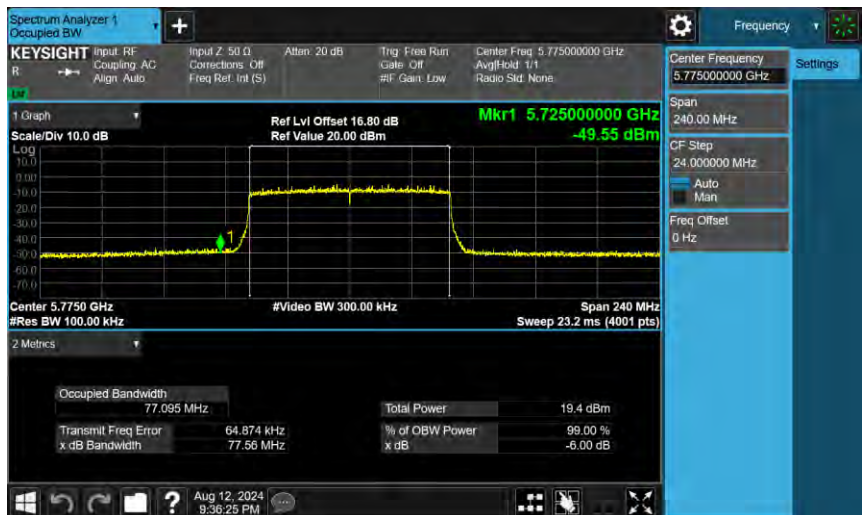

802.11ax HE80\_ANT-1

5690 MHz

5775 MHz

99% Occupied Bandwidth

802.11ac VHT20\_ANT-0

802.11ac VHT40\_ANT-0

802.11ac VHT80\_ANT-0

5690 MHz