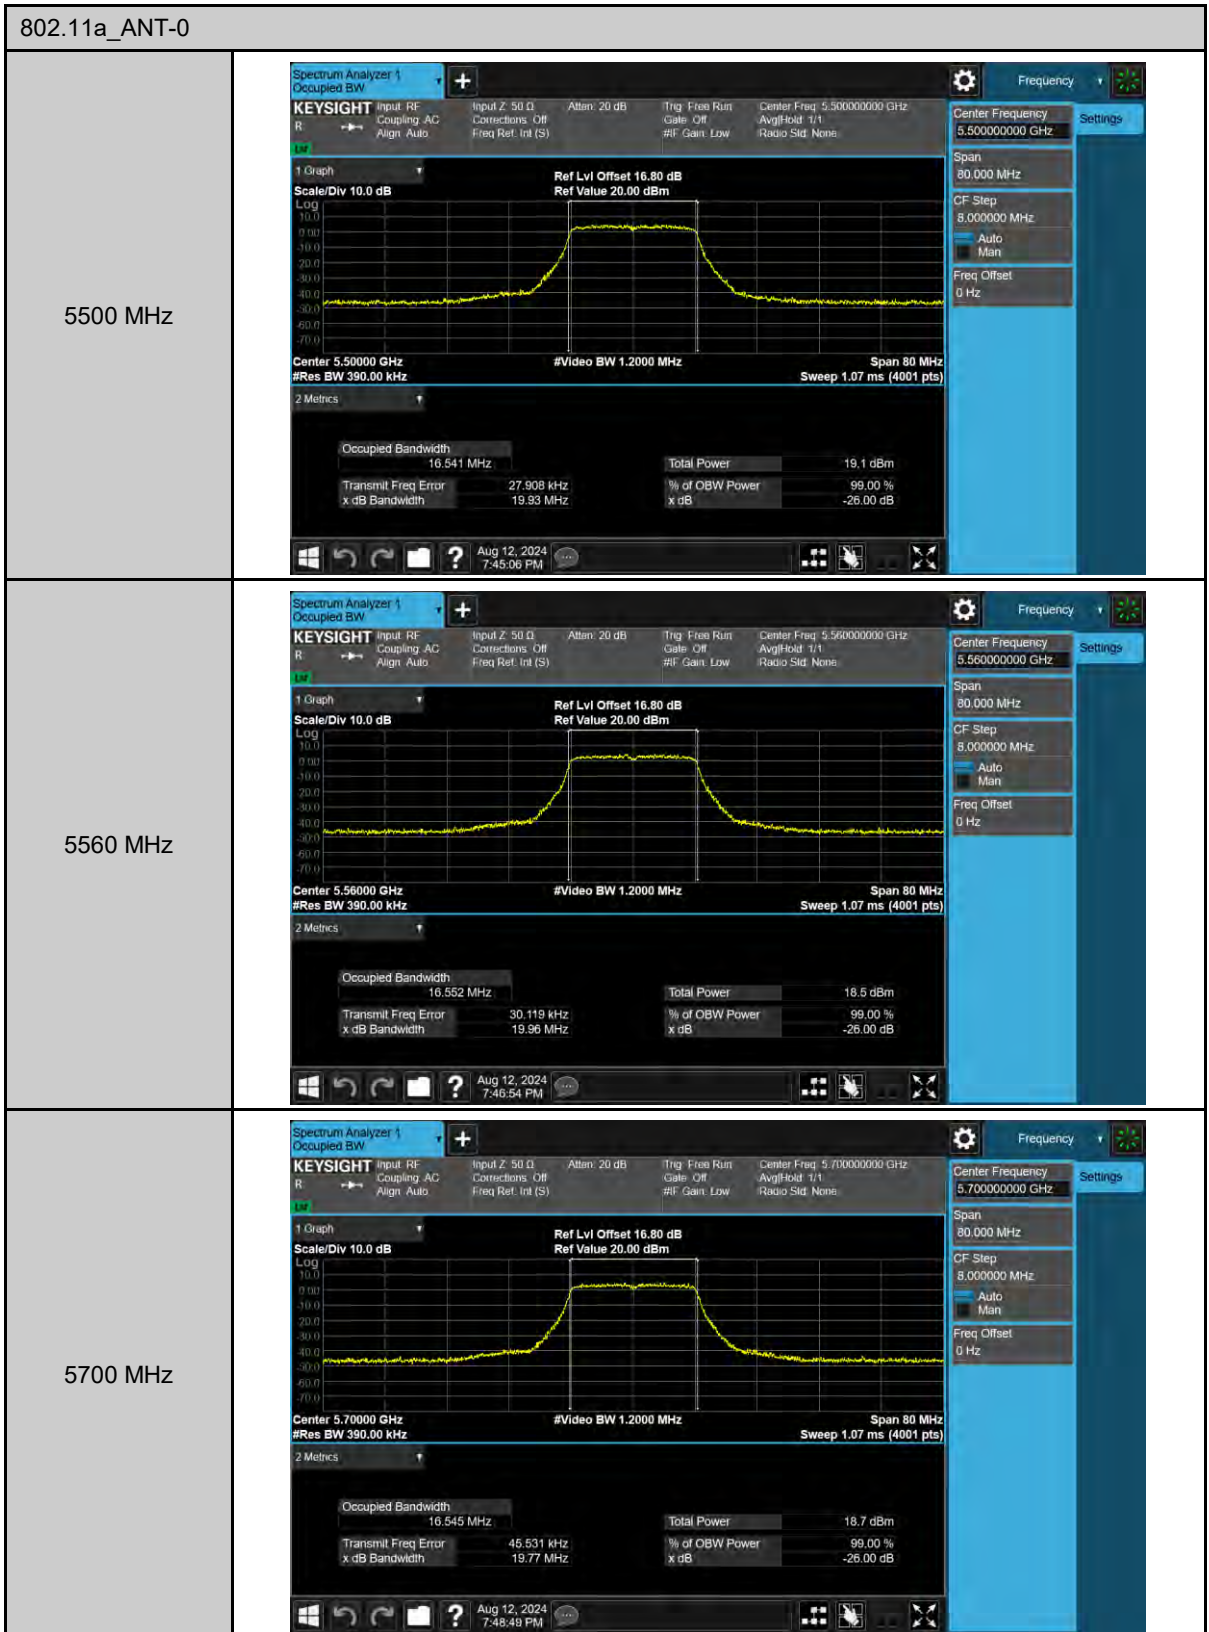

5250 MHz

5250 MHz

5570 MHz

26 dB Bandwidth & 99% Occupied Bandwidth

802.11ac VHT20_ANT-0

802.11ac VHT20_ANT-0

802.11ac VHT20_ANT-0

802.11ac VHT40_ANT-0