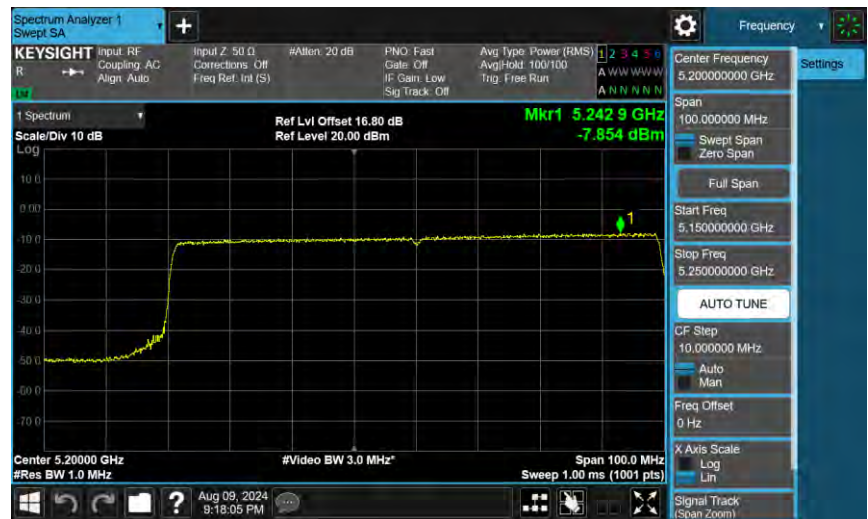

802.11ax HE80_ANT-1

5210 MHz

5290 MHz

802.11ax HE80_ANT-1

5530 MHz

5610 MHz

802.11ax HE80_ANT-1

802.11ax HE160_ANT-1

5250 MHz

5250 MHz

5570 MHz

26 dB Bandwidth & 99% Occupied Bandwidth

802.11ac VHT20_ANT-0

802.11ac VHT20_ANT-0

802.11ac VHT20_ANT-0

802.11ac VHT40_ANT-0