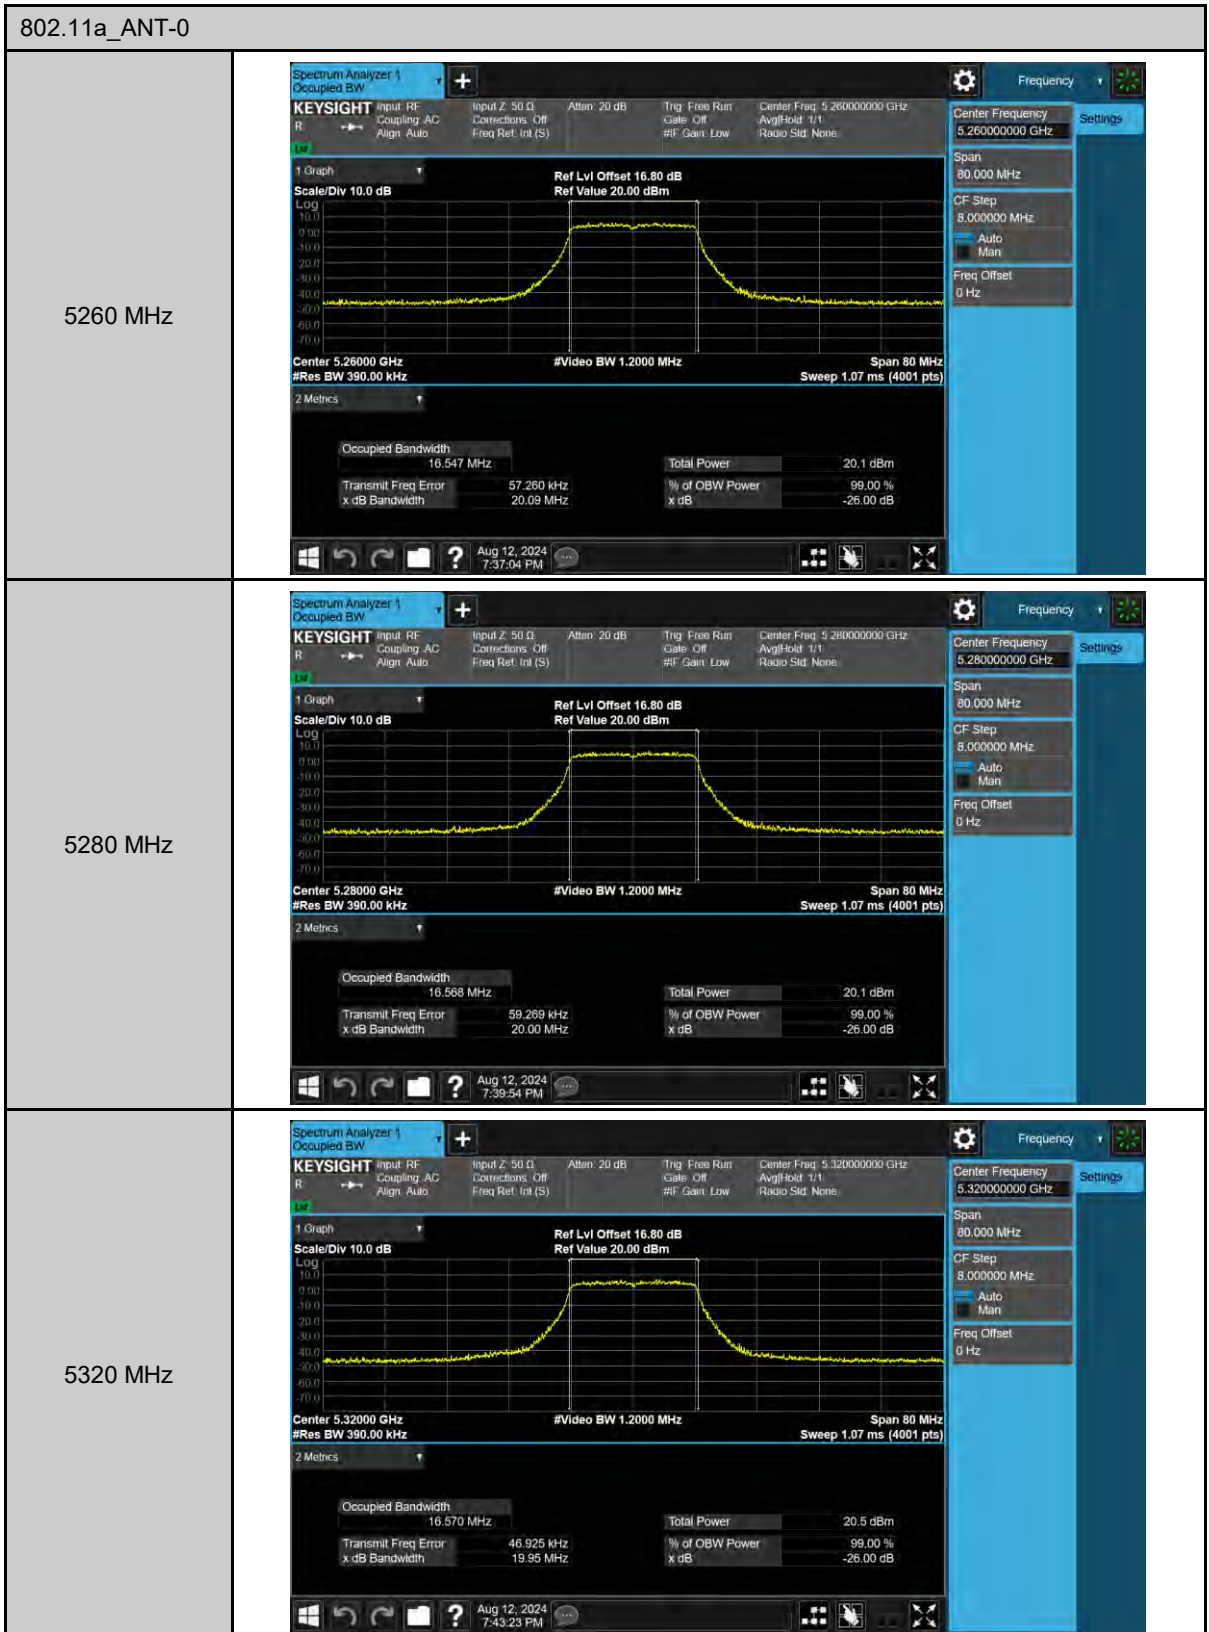

5250 MHz

5250 MHz

5570 MHz

26 dB Bandwidth & 99% Occupied Bandwidth

802.11ac VHT20_ANT-0

802.11ac VHT20_ANT-0

802.11ac VHT20_ANT-0

802.11ac VHT40_ANT-0