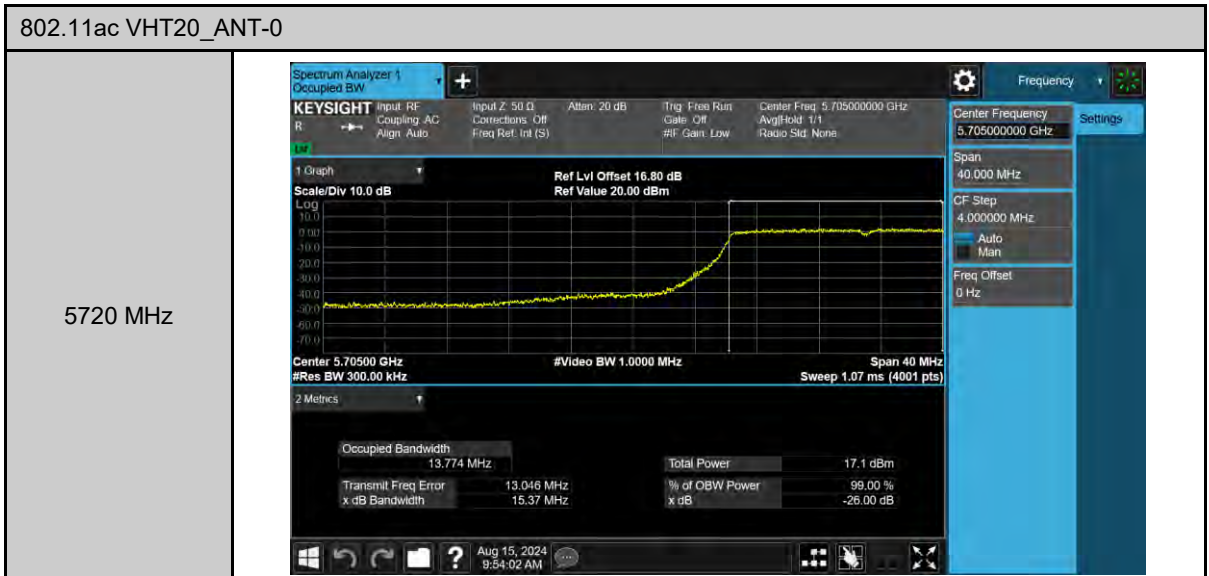

5250 MHz

5250 MHz

5570 MHz

26 dB Bandwidth & 99% Occupied Bandwidth

802.11ac VHT20_ANT-0

802.11ac VHT20_ANT-0

802.11ac VHT20_ANT-0

802.11ac VHT40_ANT-0