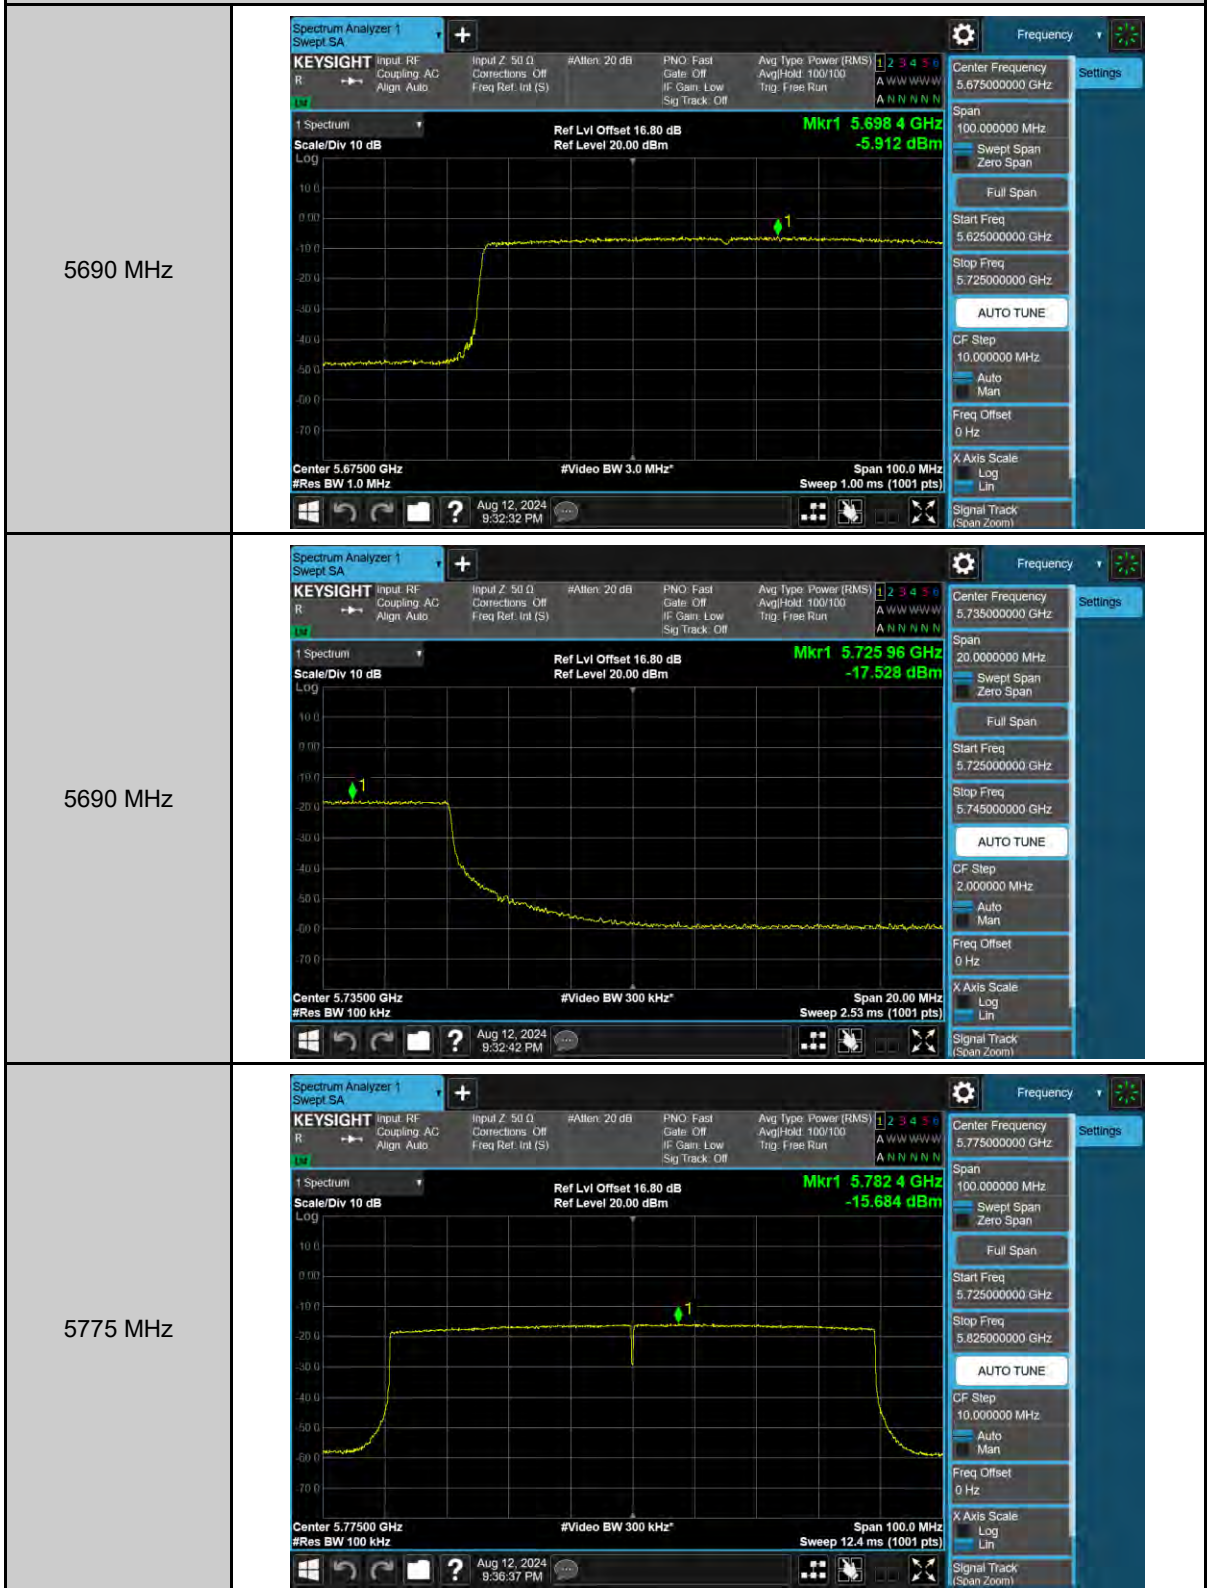

802.11ax HE80_ANT-1

5210 MHz

5290 MHz

802.11ax HE80_ANT-1

5530 MHz

5610 MHz

802.11ax HE80_ANT-1

802.11ax HE160_ANT-1

5250 MHz

5250 MHz

5570 MHz

26 dB Bandwidth & 99% Occupied Bandwidth

802.11ac VHT20_ANT-0

802.11ac VHT20_ANT-0

802.11ac VHT20_ANT-0

802.11ac VHT40_ANT-0