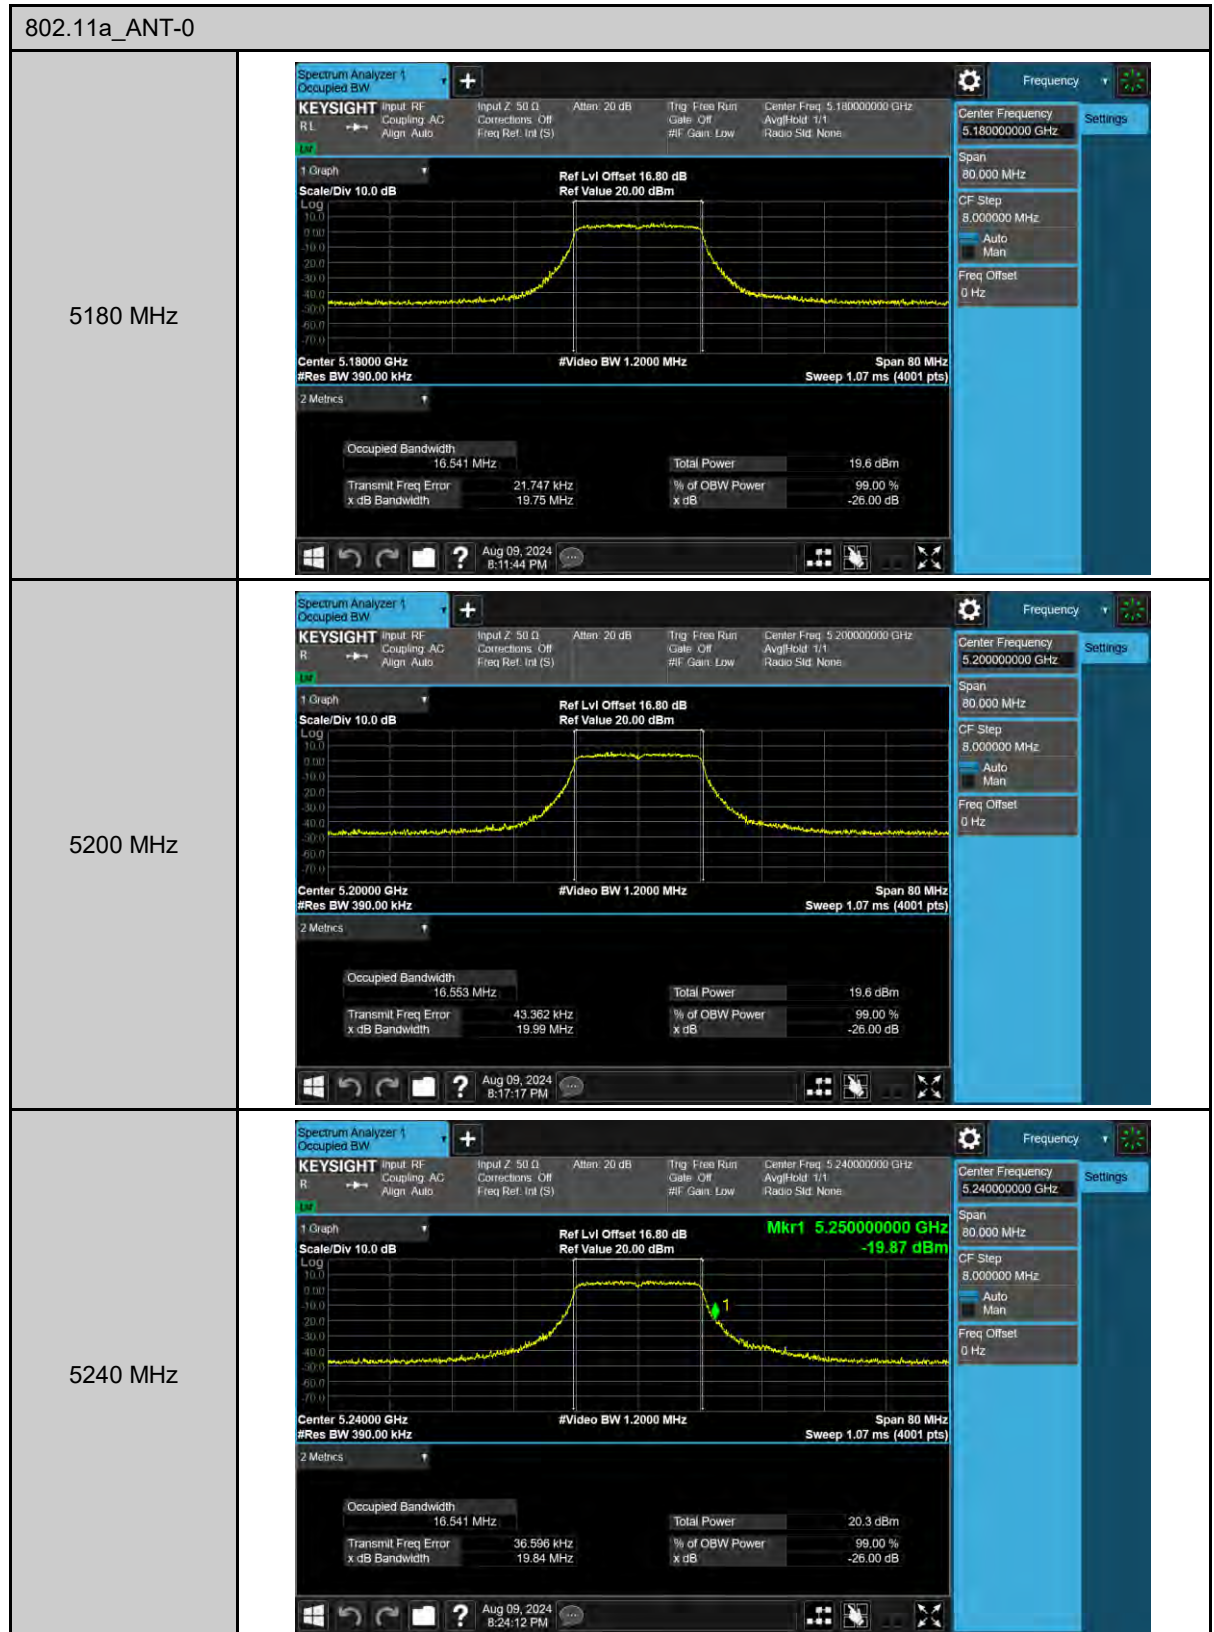

5250 MHz

5250 MHz

5570 MHz

26 dB Bandwidth & 99% Occupied Bandwidth

802.11ac VHT20_ANT-0

802.11ac VHT20_ANT-0

802.11ac VHT20_ANT-0

802.11ac VHT40_ANT-0