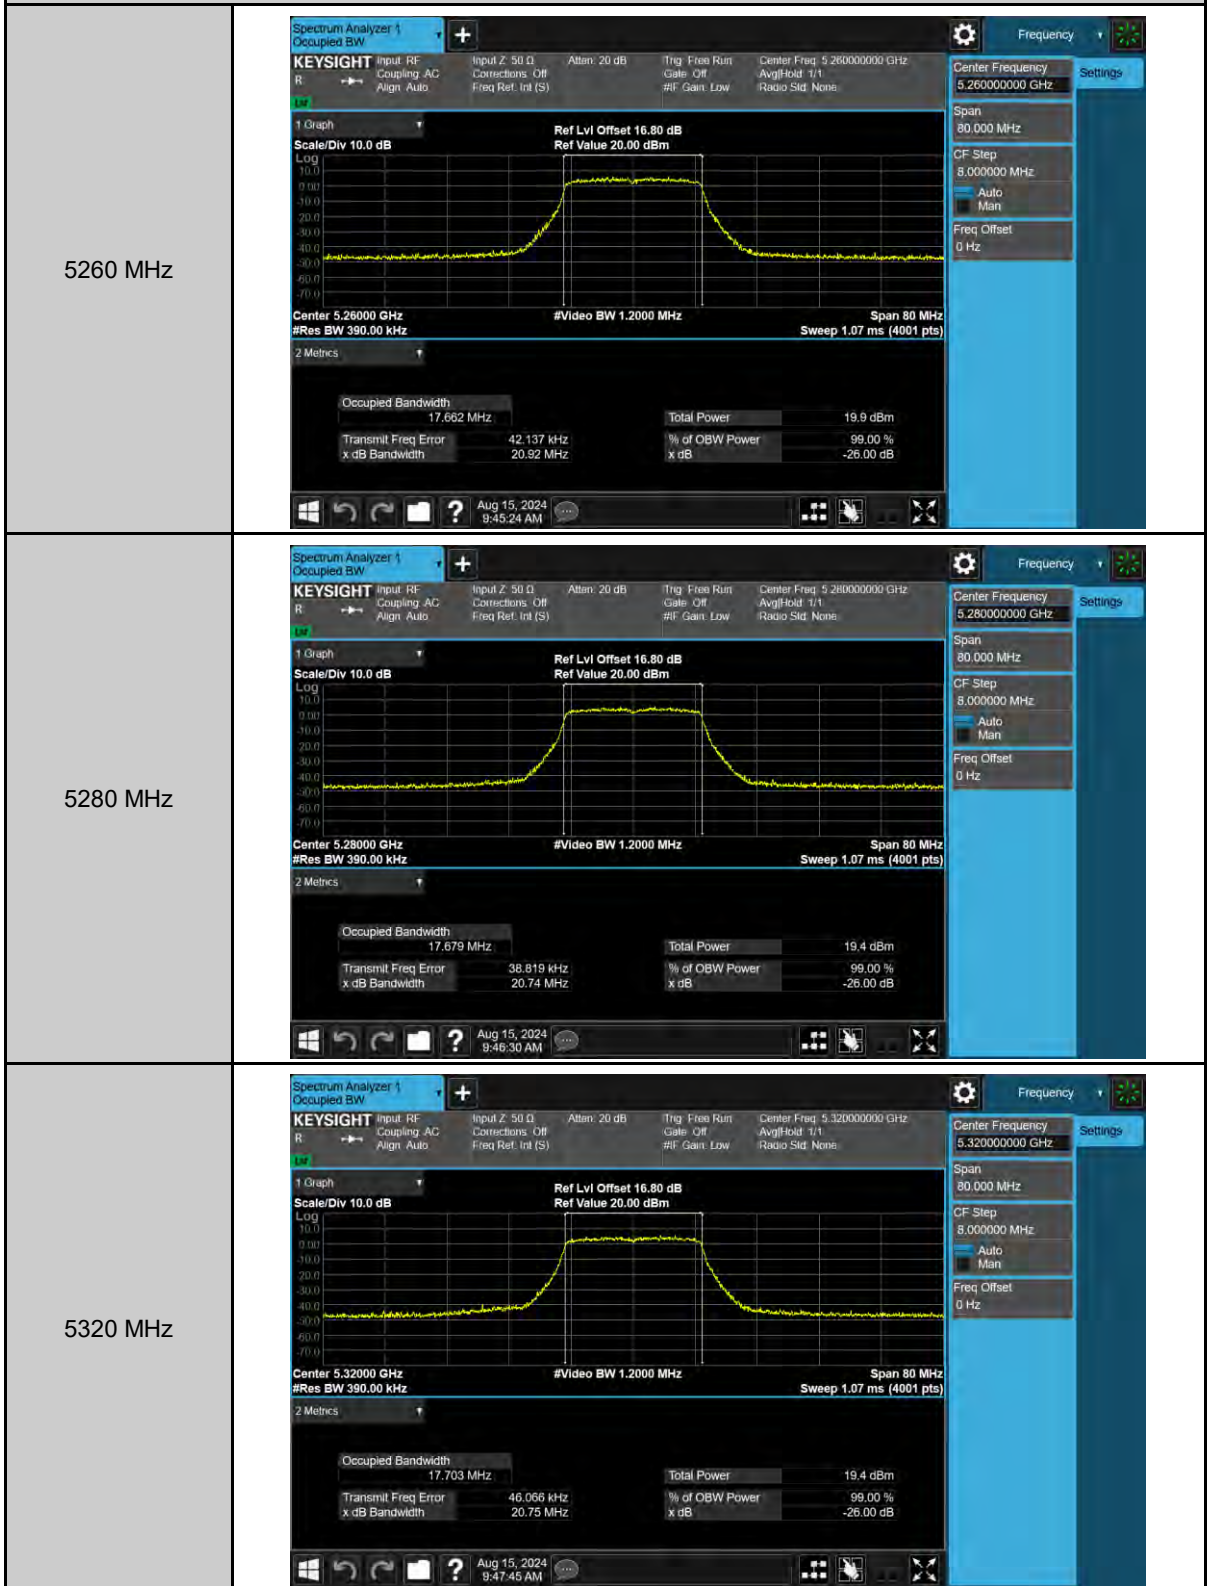

5250 MHz

5250 MHz

5570 MHz

26 dB Bandwidth & 99% Occupied Bandwidth

802.11ac VHT20_ANT-0

802.11ac VHT20_ANT-0

802.11ac VHT20_ANT-0

802.11ac VHT40_ANT-0