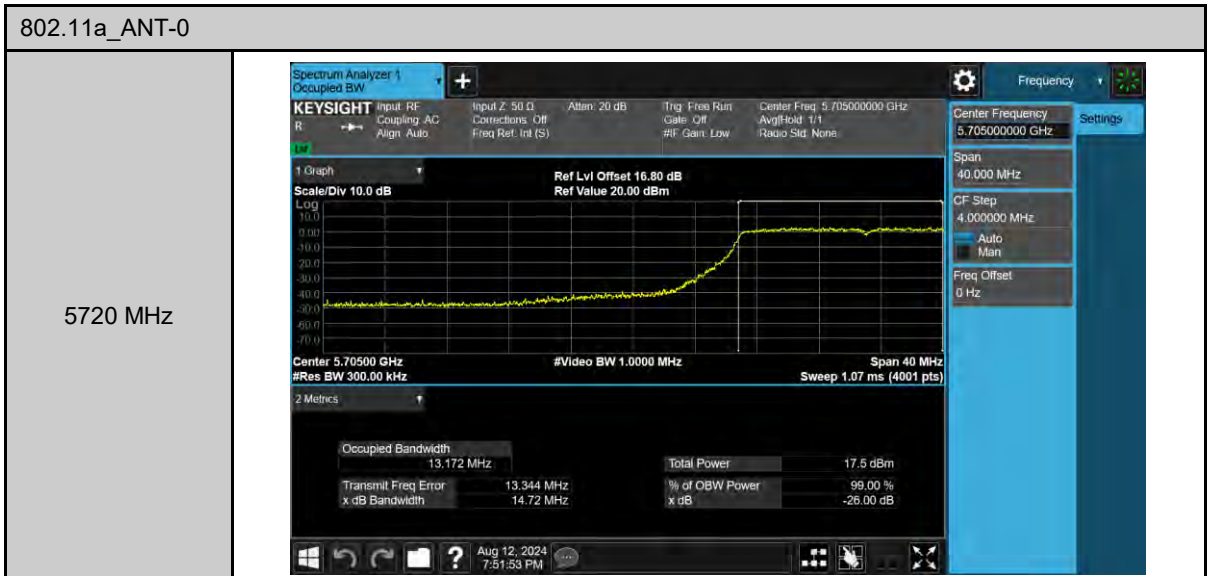

5250 MHz

5250 MHz

5570 MHz

26 dB Bandwidth & 99% Occupied Bandwidth

802.11ac VHT20_ANT-0

802.11ac VHT20_ANT-0

802.11ac VHT20_ANT-0

802.11ac VHT40_ANT-0