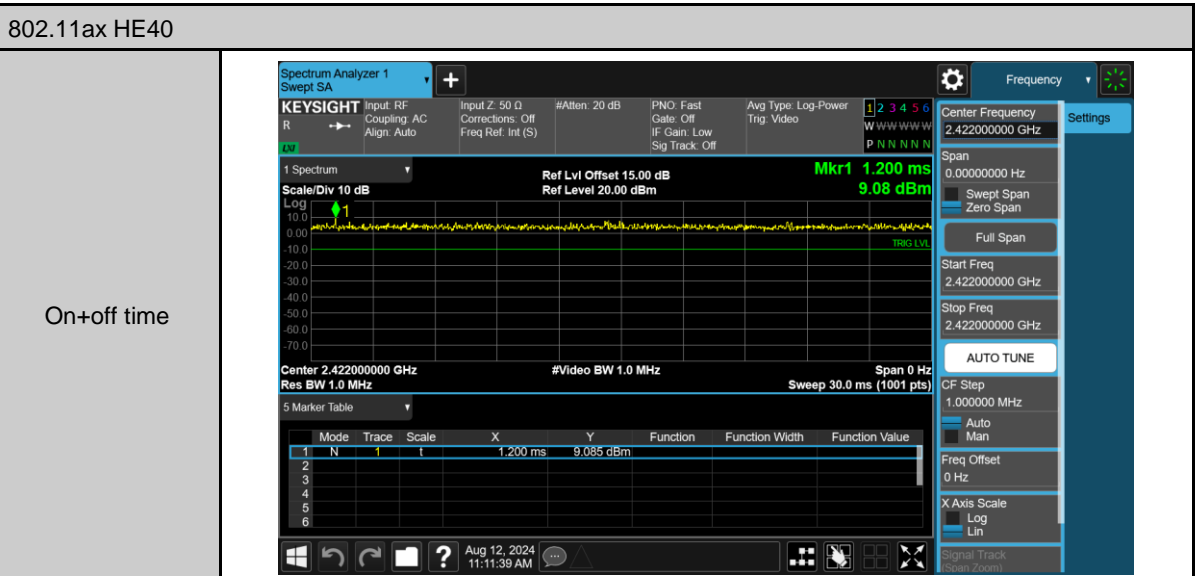

Appendix B. Test Plots

Duty cycle

Out of Band Conducted Spurious Emission

802.11g_ANT-0

2412 MHz

2437 MHz

2462 MHz

802.11ax HE20_ANT-0

2412 MHz

2437 MHz

2462 MHz

802.11ax HE40_ANT-0

2422 MHz

2437 MHz

2452 MHz

802.11b_ANT-1

2422 MHz

2437 MHz

2452 MHz

Reference level