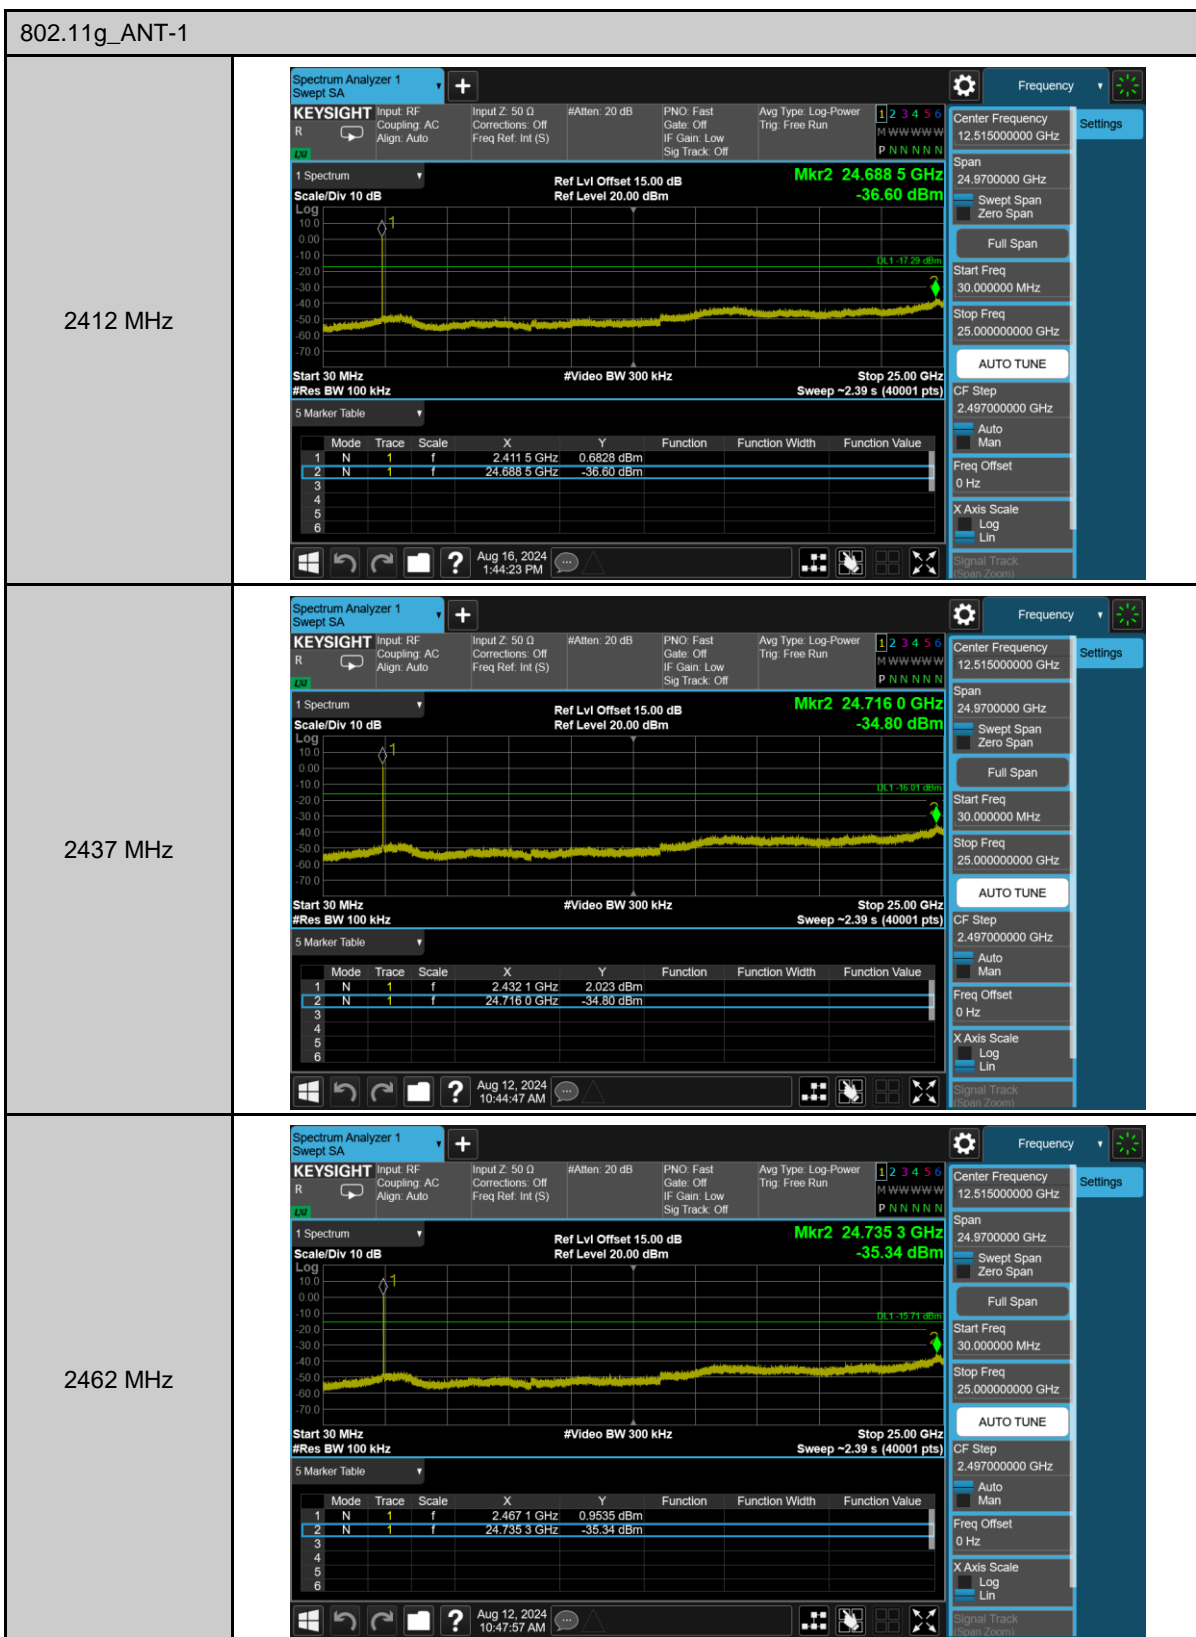

Appendix B. Test Plots

Duty cycle

Out of Band Conducted Spurious Emission

802.11g_ANT-0

2412 MHz

2437 MHz

2462 MHz

802.11ax HE20_ANT-0

2412 MHz

2437 MHz

2462 MHz

802.11ax HE40_ANT-0

2422 MHz

2437 MHz

2452 MHz

802.11b_ANT-1

2412 MHz

2437 MHz

2462 MHz

802.11ax HE20_ANT-1

2412 MHz

2437 MHz

2462 MHz

802.11ax HE40_ANT-1

2422 MHz

2437 MHz

2452 MHz

Reference level