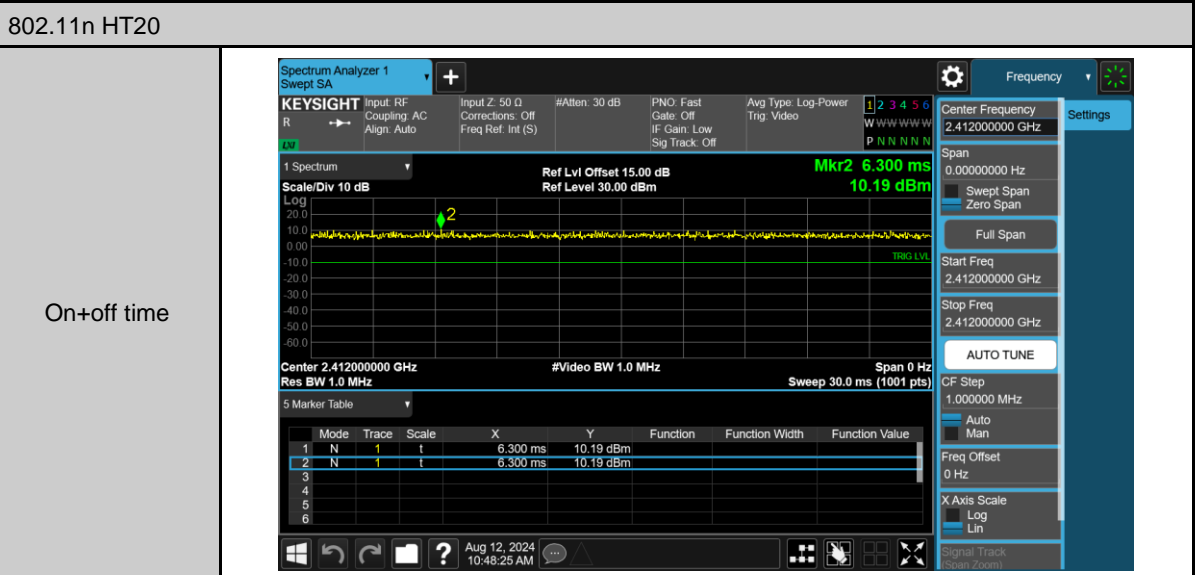

Appendix B. Test Plots

Duty cycle

Out of Band Conducted Spurious Emission

802.11g_ANT-0

2412 MHz

2437 MHz

2462 MHz

802.11ax HE20_ANT-0

2422 MHz

2437 MHz

2452 MHz

Reference level