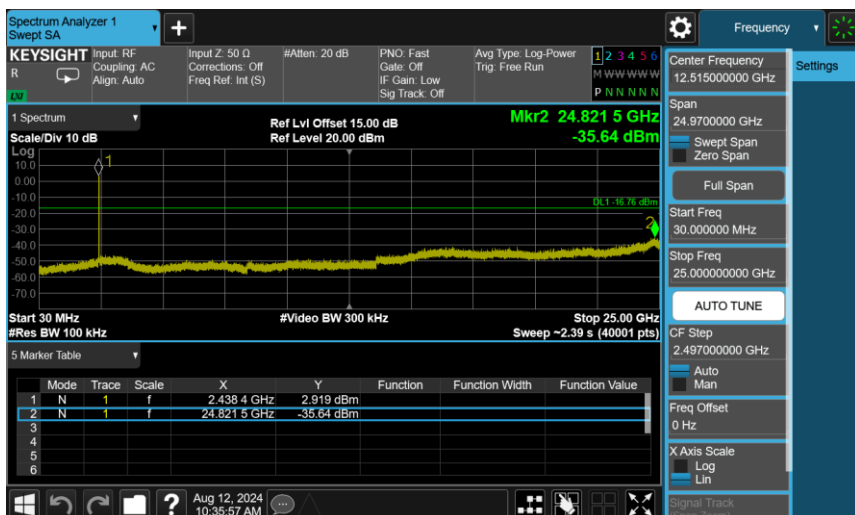

Appendix B. Test Plots

Duty cycle

Out of Band Conducted Spurious Emission

802.11g_ANT-0

2412 MHz

2437 MHz

2462 MHz

802.11ax HE20_ANT-0

2412 MHz

2437 MHz

2462 MHz

802.11ax HE40_ANT-0

2422 MHz

2437 MHz

2452 MHz

802.11b_ANT-1

2422 MHz

2437 MHz

2452 MHz

Reference level