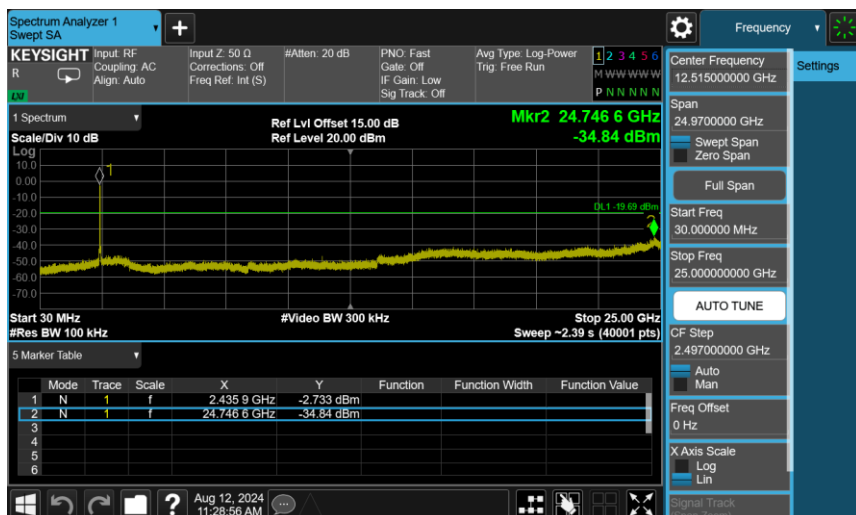

Appendix B. Test Plots

Duty cycle

Out of Band Conducted Spurious Emission

802.11g_ANT-0

2412 MHz

2437 MHz

2462 MHz

802.11ax HE20_ANT-0

2412 MHz

2437 MHz

2462 MHz

802.11ax HE20_ANT-1

2412 MHz

2437 MHz

2462 MHz

802.11ax HE40_ANT-1

2422 MHz

2437 MHz

2452 MHz

Reference level