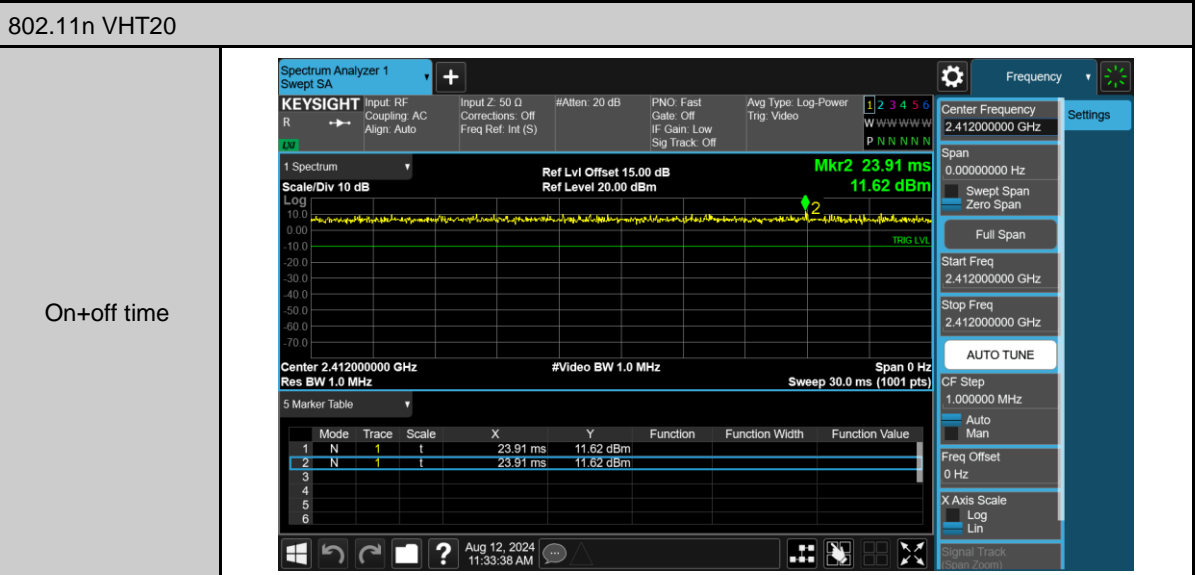

Appendix B. Test Plots

Duty cycle

Out of Band Conducted Spurious Emission

802.11g_ANT-0

2412 MHz

2437 MHz

2462 MHz

802.11ax HE20_ANT-0