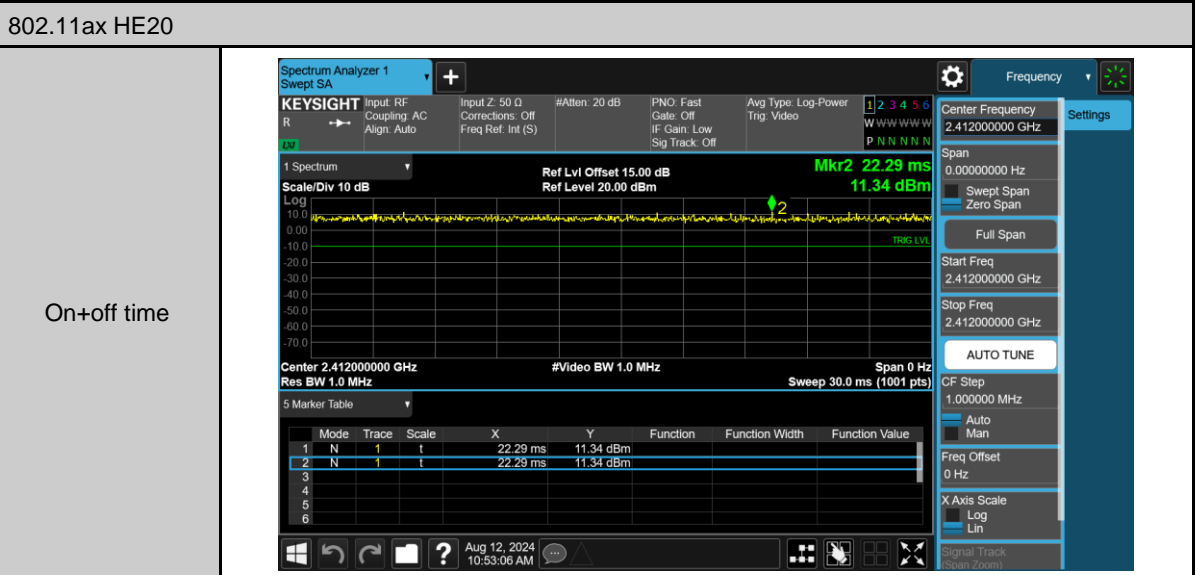

Appendix B. Test Plots

Duty cycle

Out of Band Conducted Spurious Emission

802.11g_ANT-0

2412 MHz

2437 MHz

2462 MHz

802.11ax HE20_ANT-0

2412 MHz

2437 MHz

2462 MHz

802.11ax HE40_ANT-0

2422 MHz

2437 MHz

2452 MHz

802.11b_ANT-1