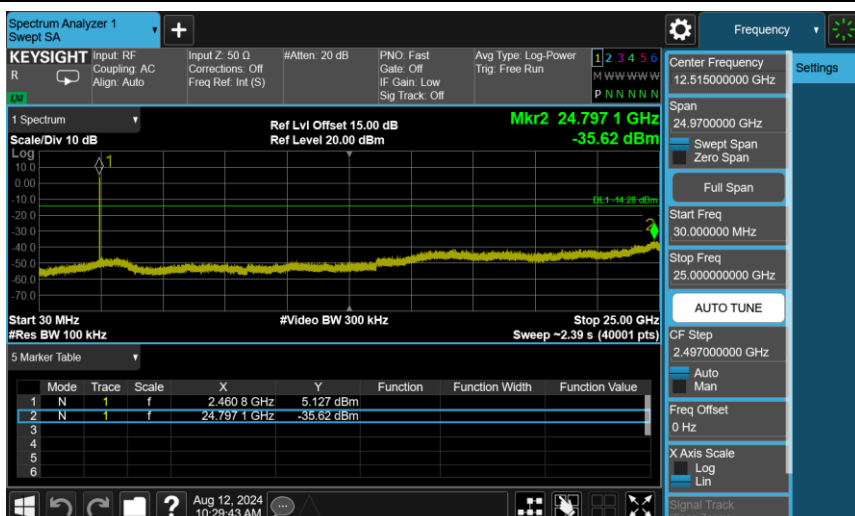

Appendix B. Test Plots

Duty cycle

Out of Band Conducted Spurious Emission

802.11g_ANT-0

2412 MHz

2437 MHz

2462 MHz

802.11ax HE20_ANT-0

2412 MHz

2437 MHz

2462 MHz

802.11ax HE40_ANT-0

2422 MHz

2437 MHz

2452 MHz

802.11b_ANT-1

2412 MHz

2437 MHz

2462 MHz

802.11ax HE20_ANT-1

2412 MHz

2437 MHz

2462 MHz

802.11ax HE40_ANT-1

2422 MHz

2437 MHz

2452 MHz

Reference level