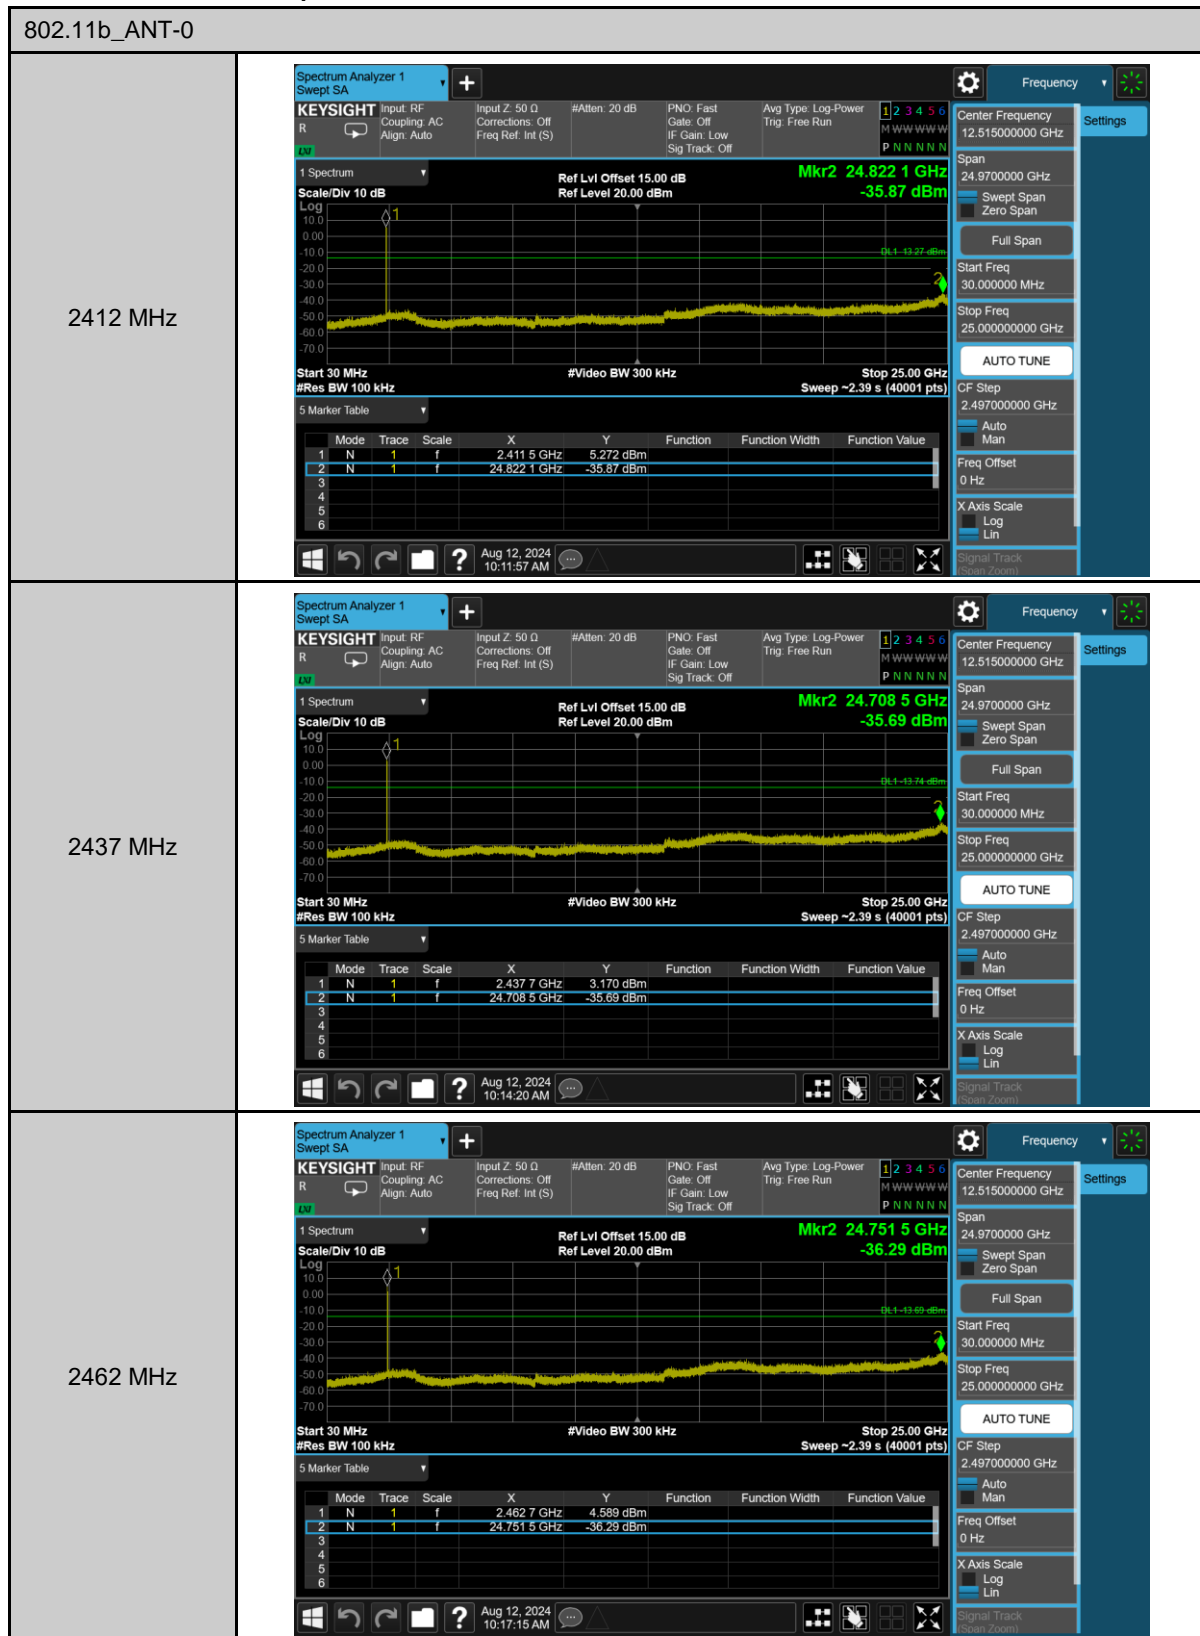

Appendix B. Test Plots

Duty cycle

Out of Band Conducted Spurious Emission

802.11g_ANT-0

2412 MHz

2437 MHz

2462 MHz

802.11ax HE20_ANT-0

2412 MHz

2437 MHz

2462 MHz

802.11ax HE40_ANT-0

2422 MHz

2437 MHz

2452 MHz

802.11b_ANT-1

2422 MHz

2437 MHz

2452 MHz

Reference level