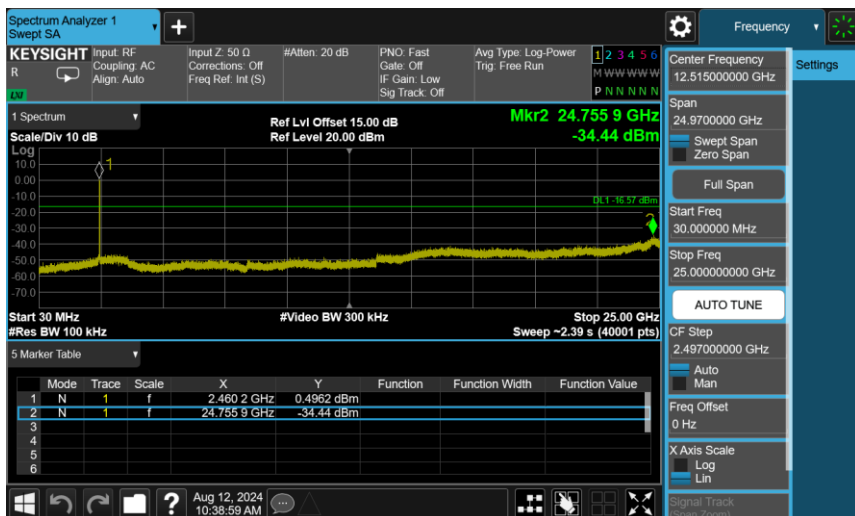

Appendix B. Test Plots

Duty cycle

Out of Band Conducted Spurious Emission

802.11g_ANT-0

2412 MHz

2437 MHz

2462 MHz

802.11ax HE20_ANT-0

2422 MHz

2437 MHz

2452 MHz

Reference level