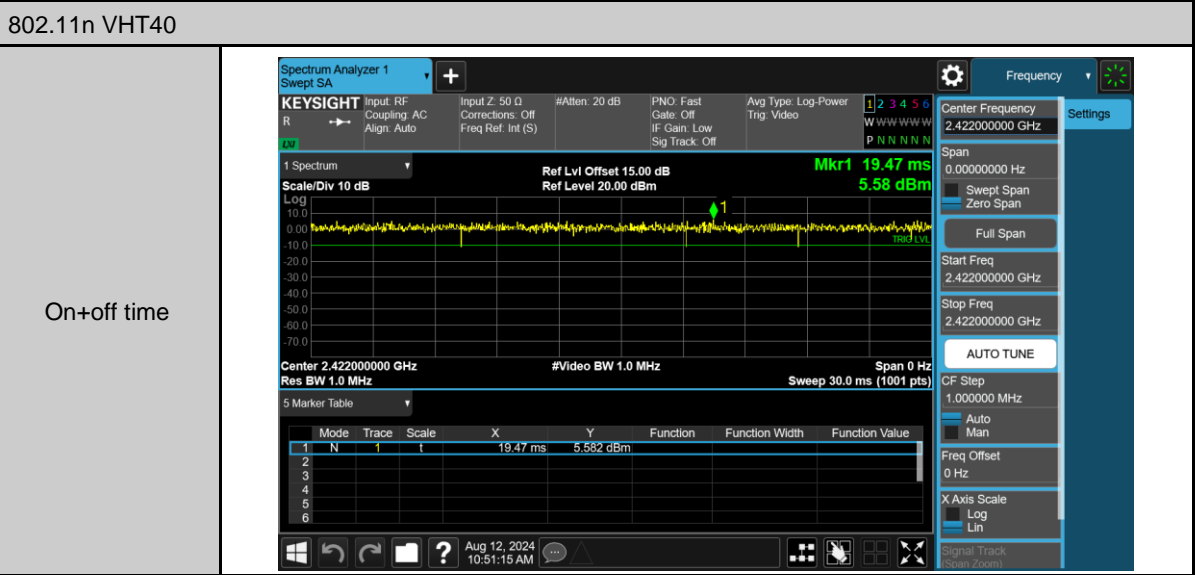

Appendix B. Test Plots

Duty cycle

Out of Band Conducted Spurious Emission

802.11g_ANT-0

2412 MHz

2437 MHz

2462 MHz

802.11ax HE20_ANT-0