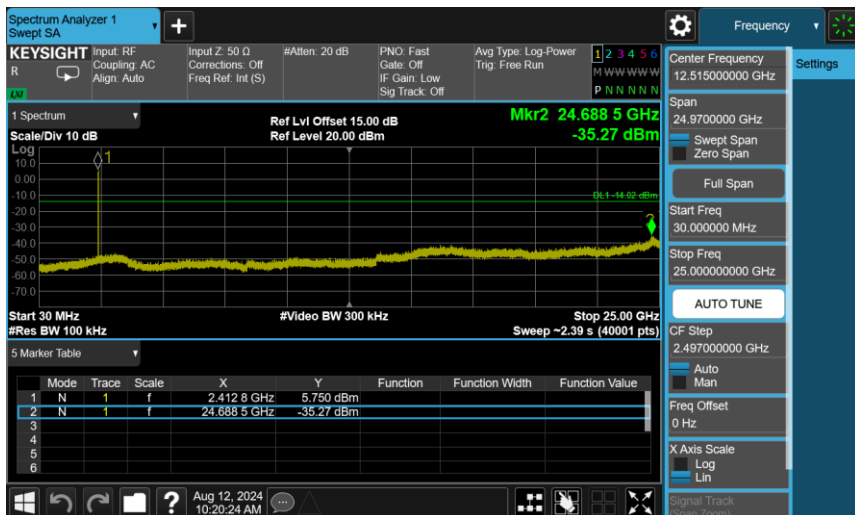

Appendix B. Test Plots

Duty cycle

Out of Band Conducted Spurious Emission

802.11g_ANT-0

2412 MHz

2437 MHz

2462 MHz

802.11ax HE20_ANT-0

2412 MHz

2437 MHz

2462 MHz

802.11ax HE40_ANT-0

2422 MHz

2437 MHz

2452 MHz

802.11b_ANT-1

2412 MHz

2437 MHz

2462 MHz

802.11ax HE20_ANT-1

2412 MHz

2437 MHz

2462 MHz

802.11ax HE40_ANT-1

2422 MHz

2437 MHz

2452 MHz

Reference level