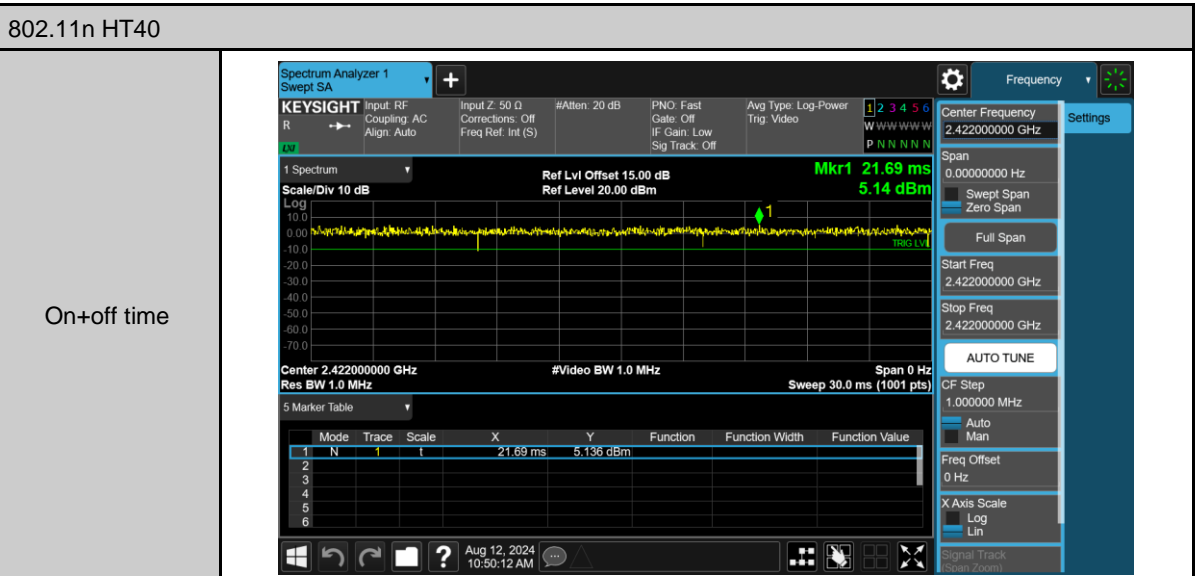

Appendix B. Test Plots

Duty cycle

Out of Band Conducted Spurious Emission

802.11g_ANT-0

2412 MHz

2437 MHz

2462 MHz

802.11ax HE20_ANT-0