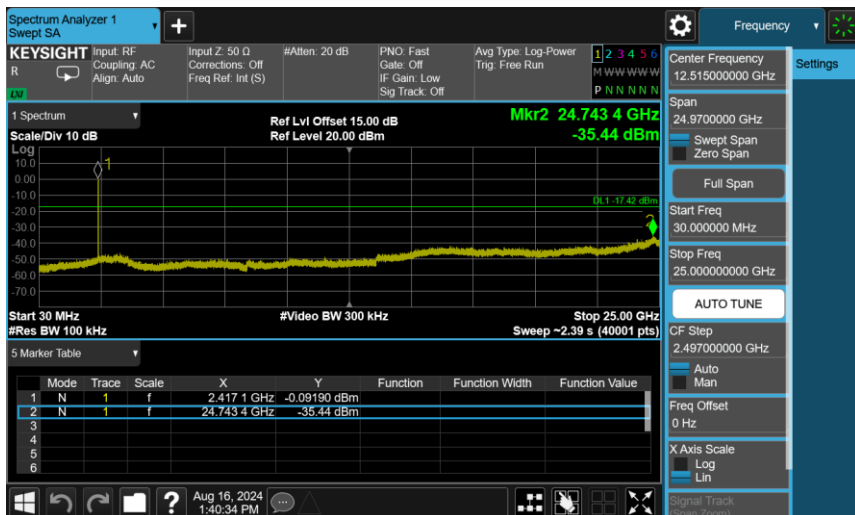

Appendix B. Test Plots

Duty cycle

Out of Band Conducted Spurious Emission

802.11g_ANT-0

2412 MHz

2437 MHz

2462 MHz

802.11ax HE20_ANT-0

2412 MHz

2437 MHz

2462 MHz

802.11ax HE40_ANT-0

2422 MHz

2437 MHz

2452 MHz

802.11b_ANT-1

2422 MHz

2437 MHz

2452 MHz

Reference level