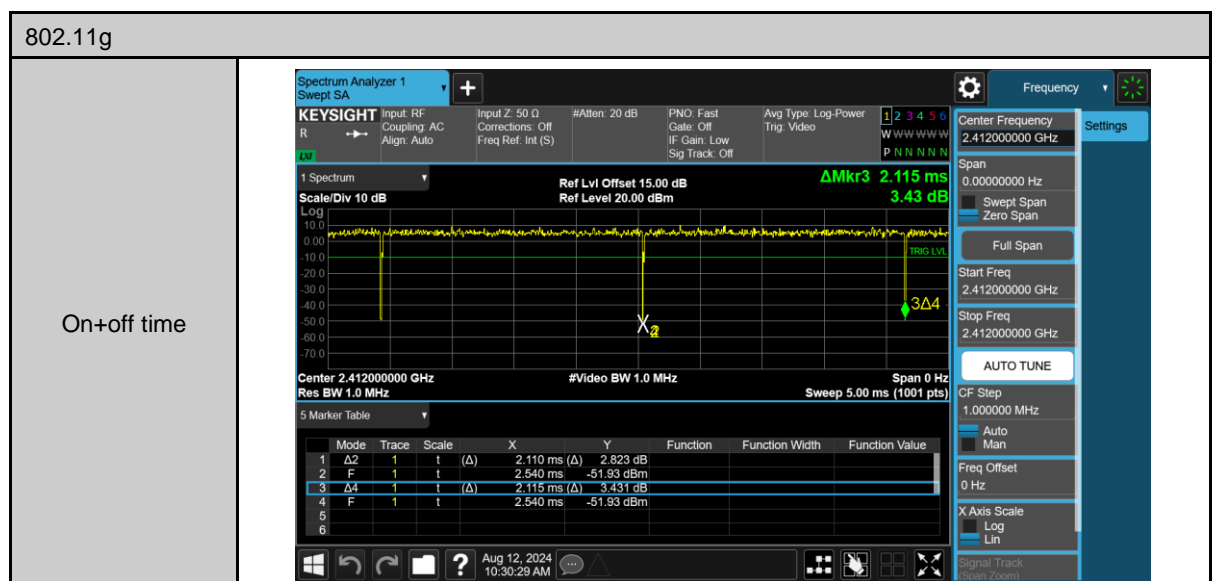

Appendix B. Test Plots

Duty cycle

Out of Band Conducted Spurious Emission

802.11g_ANT-0

2412 MHz

2437 MHz

2462 MHz

802.11ax HE20_ANT-0