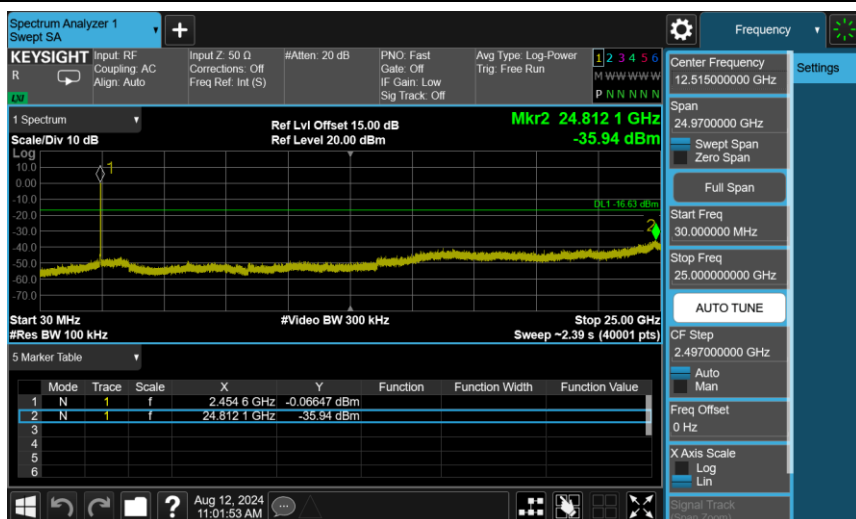

802.11ax HE20_ANT-0

2412 MHz

2437 MHz

2462 MHz