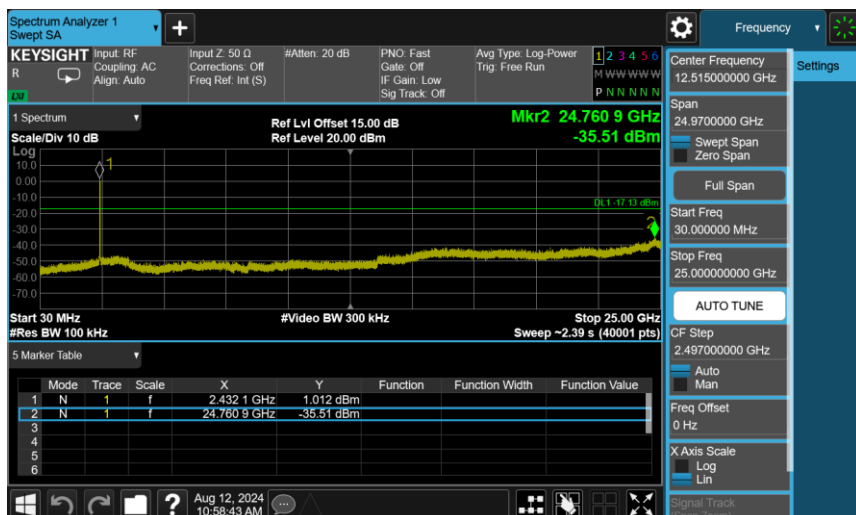

Appendix B. Test Plots

Duty cycle

Out of Band Conducted Spurious Emission

802.11g_ANT-0

2412 MHz

2437 MHz

2462 MHz

802.11ax HE20_ANT-0

2412 MHz

2437 MHz

2462 MHz

802.11ax HE40_ANT-0

2422 MHz

2437 MHz

2452 MHz

802.11b_ANT-1

2422 MHz

2437 MHz

2452 MHz

Reference level