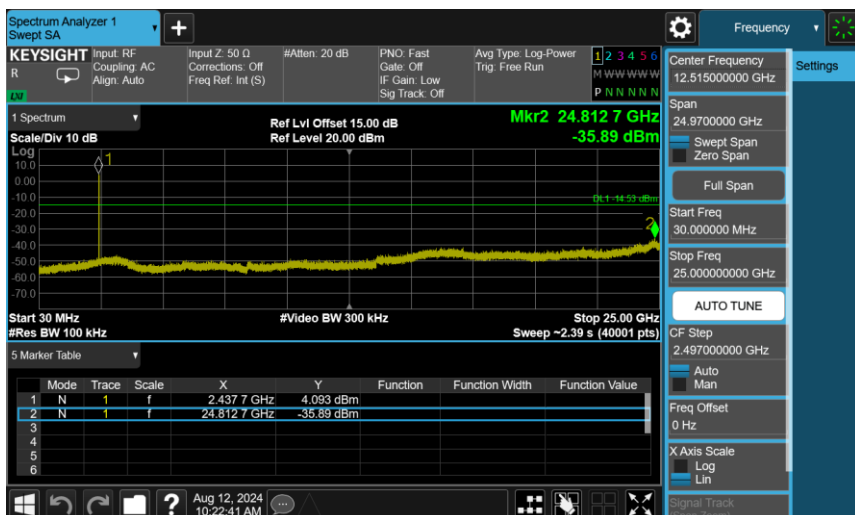

Appendix B. Test Plots

Duty cycle

Out of Band Conducted Spurious Emission

802.11g_ANT-0

2412 MHz

2437 MHz

2462 MHz

802.11ax HE20_ANT-0

2412 MHz

2437 MHz

2462 MHz

802.11ax HE40_ANT-0

2422 MHz

2437 MHz

2452 MHz

802.11b_ANT-1

2412 MHz

2437 MHz

2462 MHz

802.11ax HE20_ANT-1

2412 MHz

2437 MHz

2462 MHz

802.11ax HE40_ANT-1

2422 MHz

2437 MHz

2452 MHz

Reference level