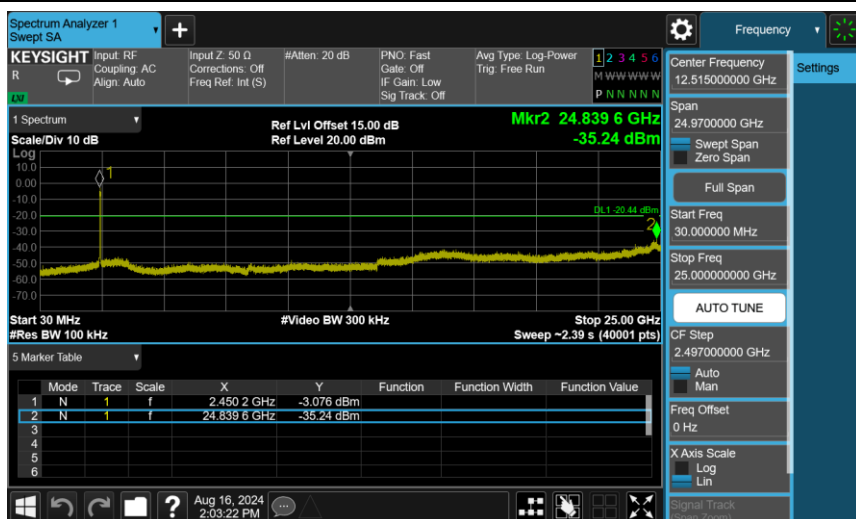

Appendix B. Test Plots

Duty cycle

Out of Band Conducted Spurious Emission

802.11g_ANT-0

2412 MHz

2437 MHz

2462 MHz

802.11ax HE20_ANT-0

2412 MHz

2437 MHz

2462 MHz

802.11ax HE20_ANT-1

2412 MHz

2437 MHz

2462 MHz

802.11ax HE40_ANT-1

2422 MHz

2437 MHz

2452 MHz

Reference level