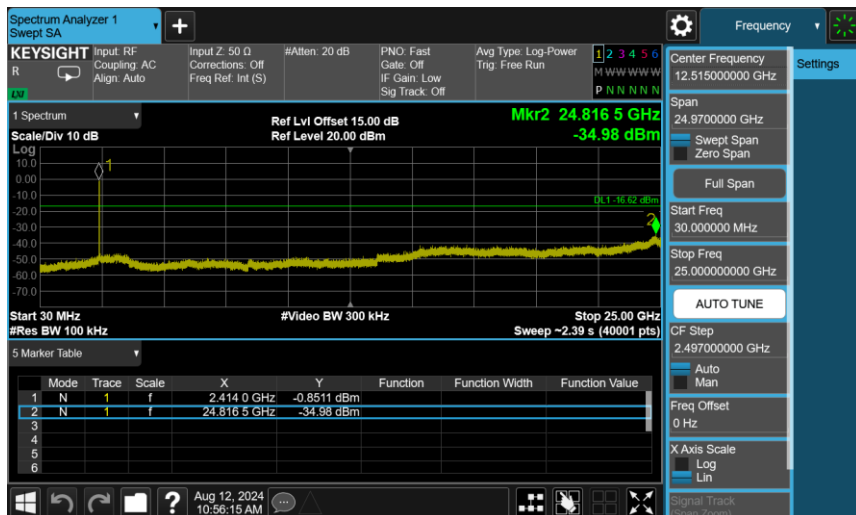

802.11ax HE20_ANT-0

2412 MHz