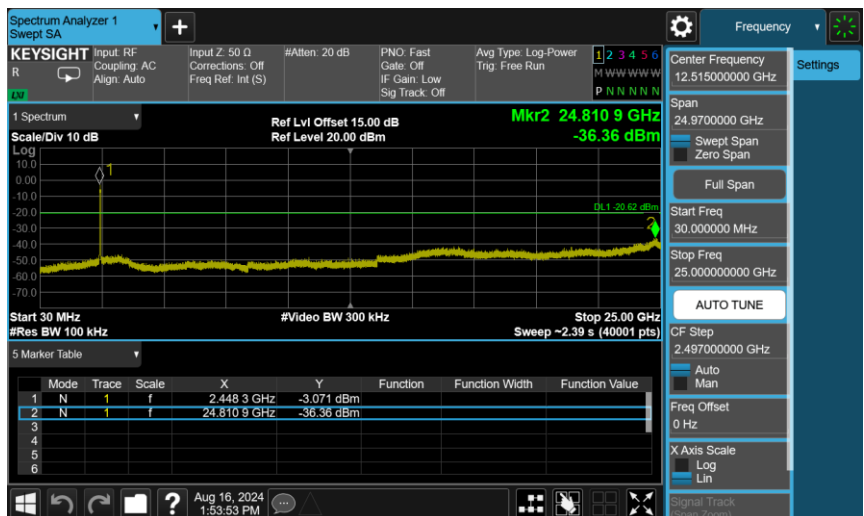

Appendix B. Test Plots

Duty cycle

Out of Band Conducted Spurious Emission

802.11g_ANT-0

2412 MHz

2437 MHz

2462 MHz

802.11ax HE20_ANT-0

2412 MHz

2437 MHz

2462 MHz

802.11ax HE40_ANT-0

2422 MHz

2437 MHz

2452 MHz

802.11b_ANT-1

2412 MHz

2437 MHz

2462 MHz

802.11ax HE20_ANT-1

2412 MHz

2437 MHz

2462 MHz

802.11ax HE40_ANT-1

2422 MHz

2437 MHz

2452 MHz

Reference level