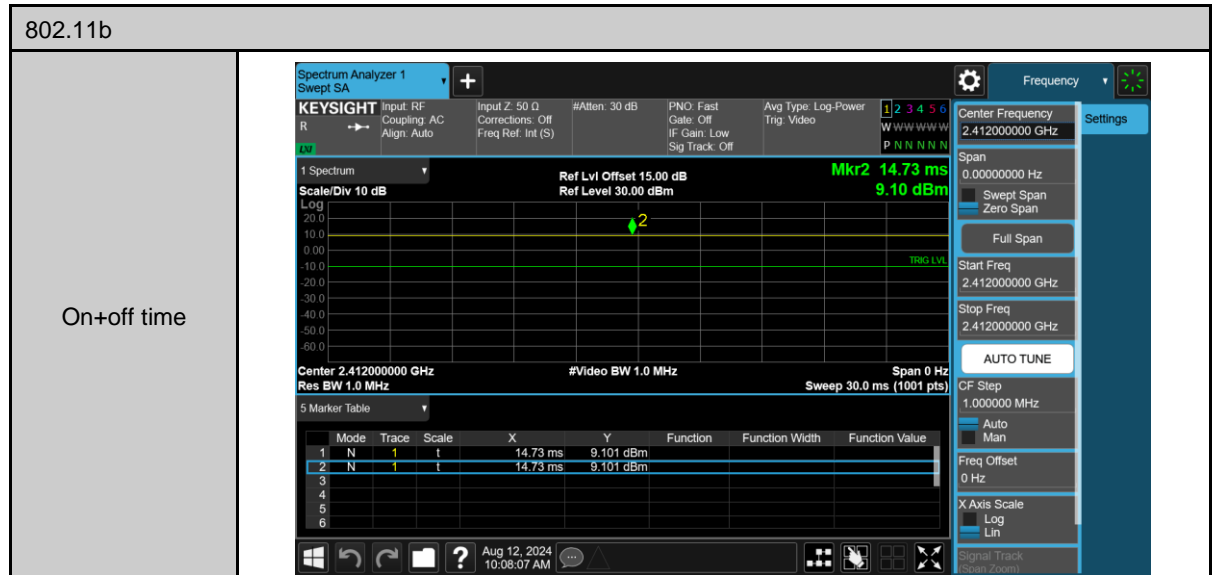

Appendix B. Test Plots

Duty cycle

Out of Band Conducted Spurious Emission

802.11g_ANT-0

2412 MHz

2437 MHz

2462 MHz

802.11ax HE20_ANT-0