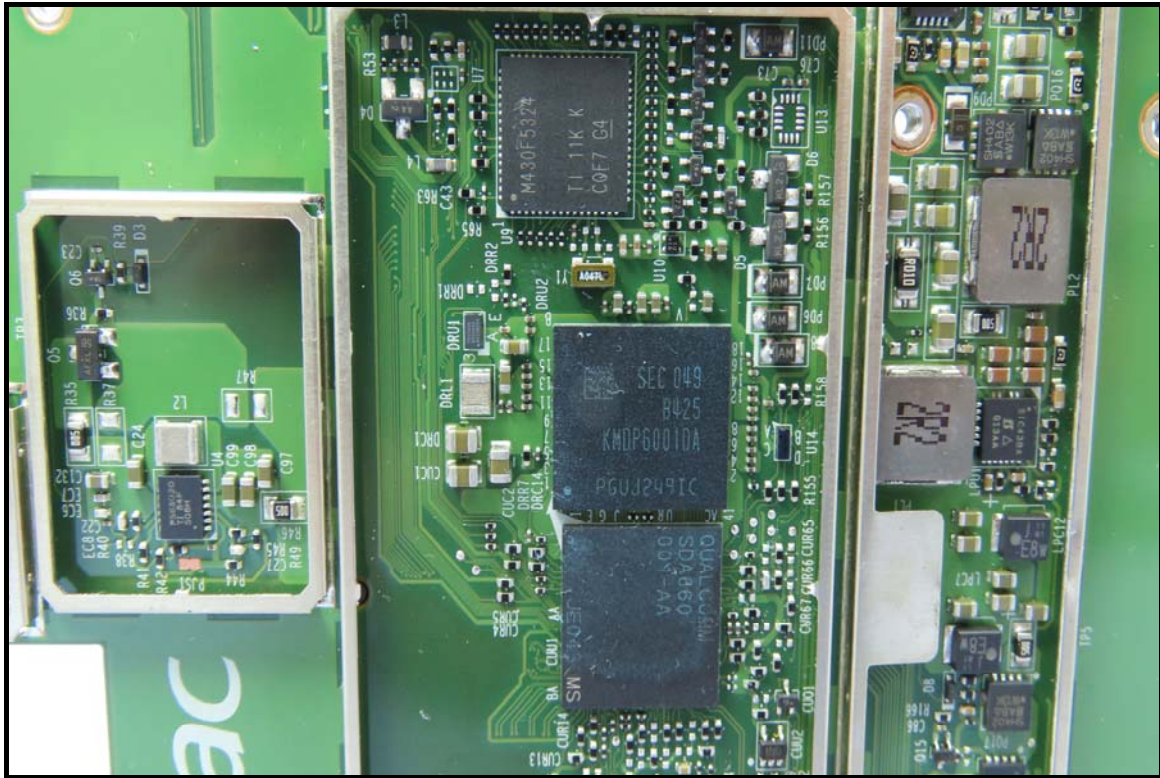

## CONSTRUCTION PHOTOS OF EUT

WLAN/BT antenna

WLAN/BT module

**BUREAU  
VERITAS**

Battery 1, Brand: Getac, Model: BP1S2P4990B

Battery 2, Brand: Getac, Model: BP1S1P4990B

Smart card reader