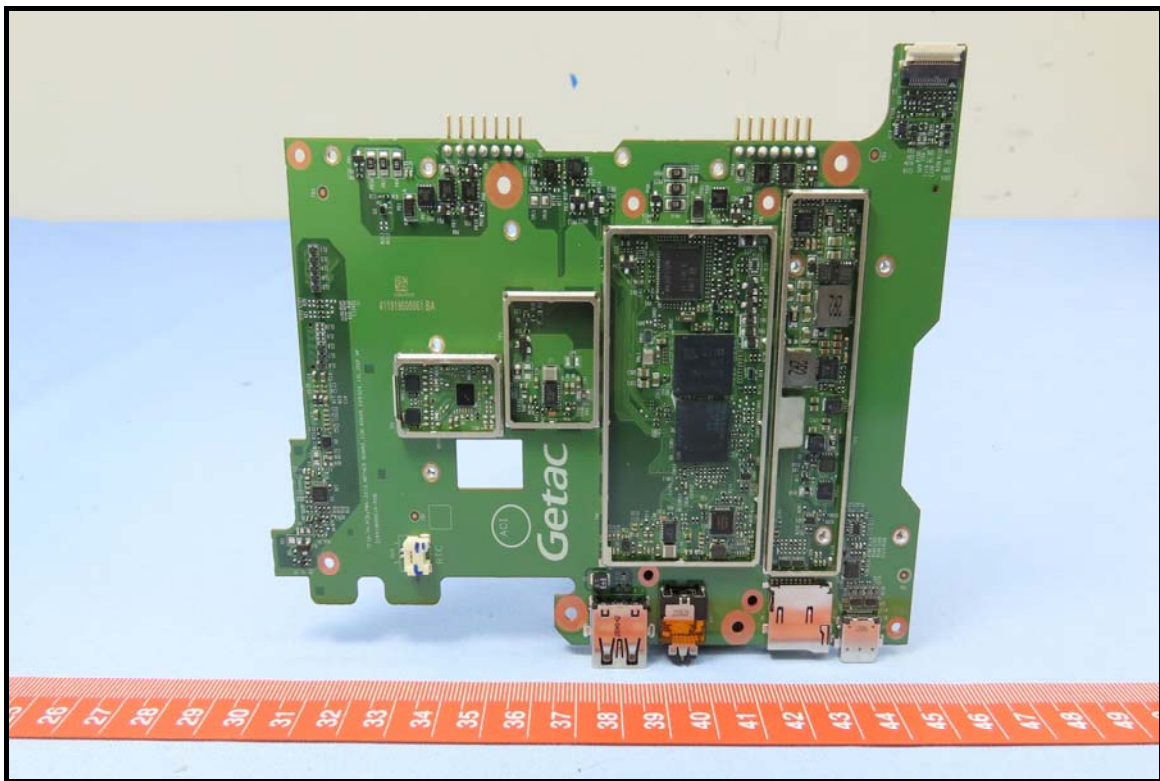

## CONSTRUCTION PHOTOS OF EUT

WLAN/BT antenna

WLAN/BT module

**BUREAU  
VERITAS**

Battery 1, Brand: Getac, Model: BP1S2P4990B

Battery 2, Brand: Getac, Model: BP1S1P4990B

Smart card reader