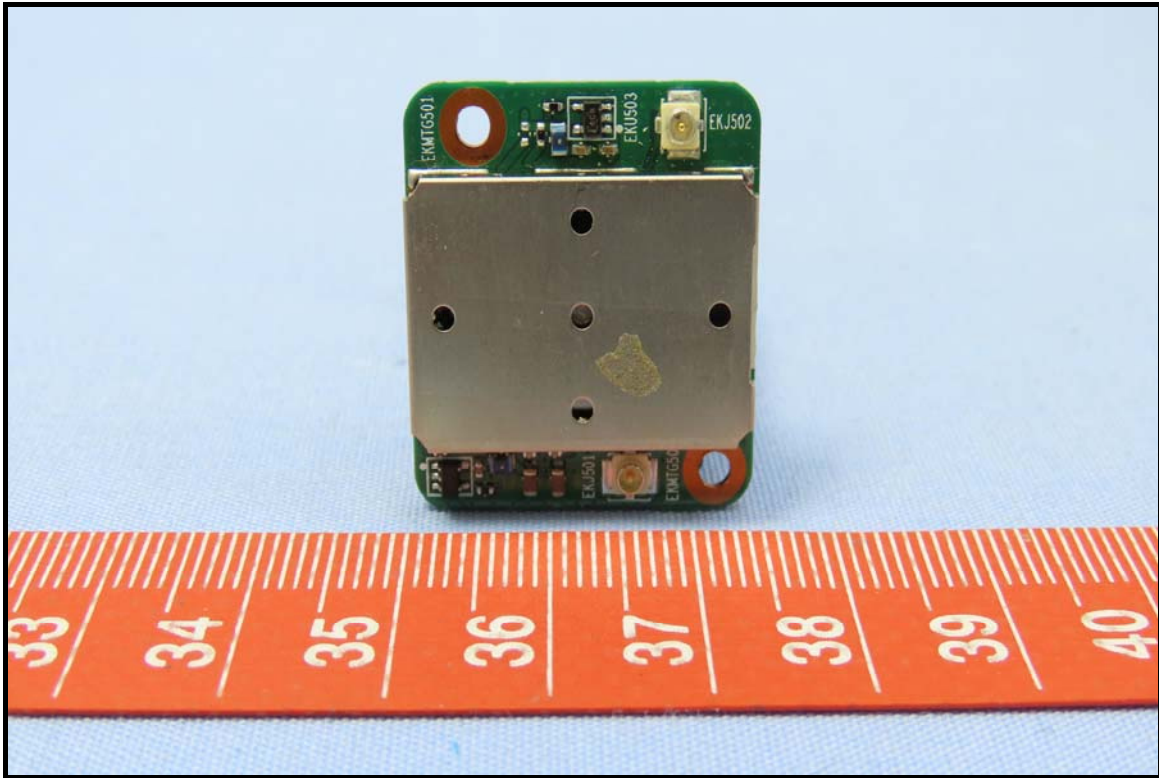

## CONSTRUCTION PHOTOS OF EUT

WLAN/BT antenna

WLAN/BT module

**BUREAU  
VERITAS**

Battery 1, Brand: Getac, Model: BP1S2P4990B

Battery 2, Brand: Getac, Model: BP1S1P4990B

Smart card reader