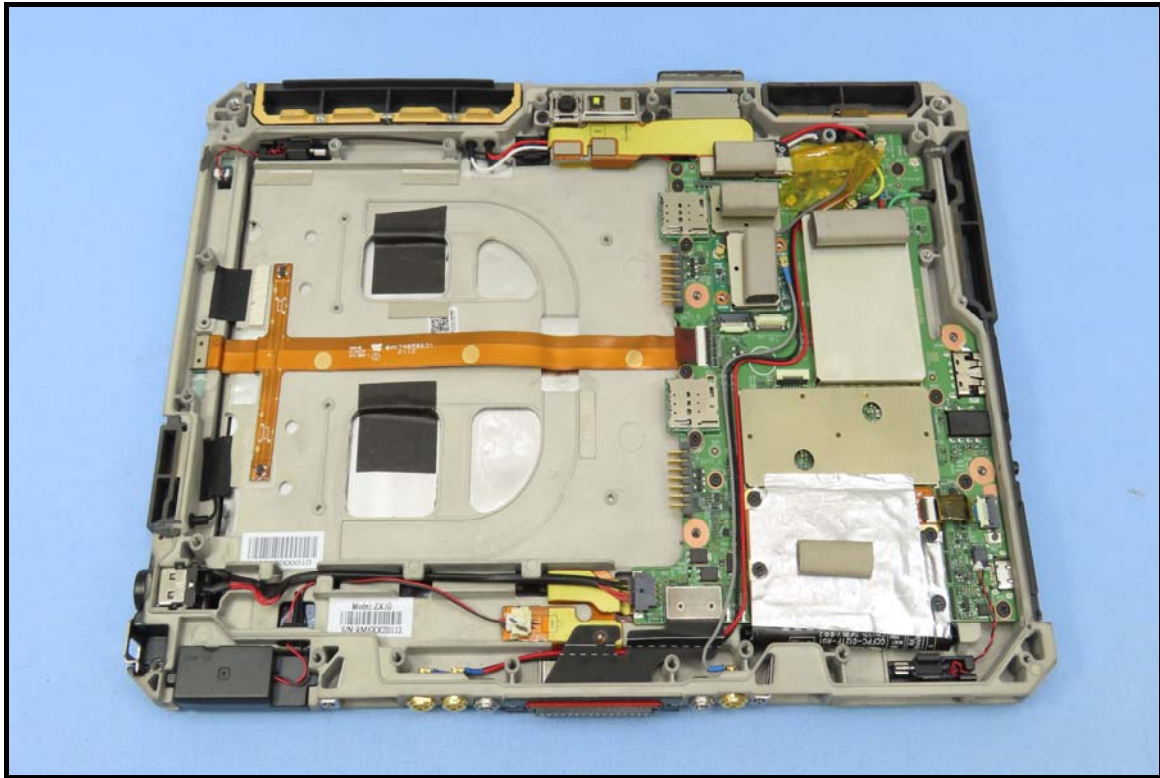

## CONSTRUCTION PHOTOS OF EUT

WLAN/BT antenna

WLAN/BT module

**BUREAU  
VERITAS**

Battery 1, Brand: Getac, Model: BP1S2P4990B

Battery 2, Brand: Getac, Model: BP1S1P4990B

Smart card reader