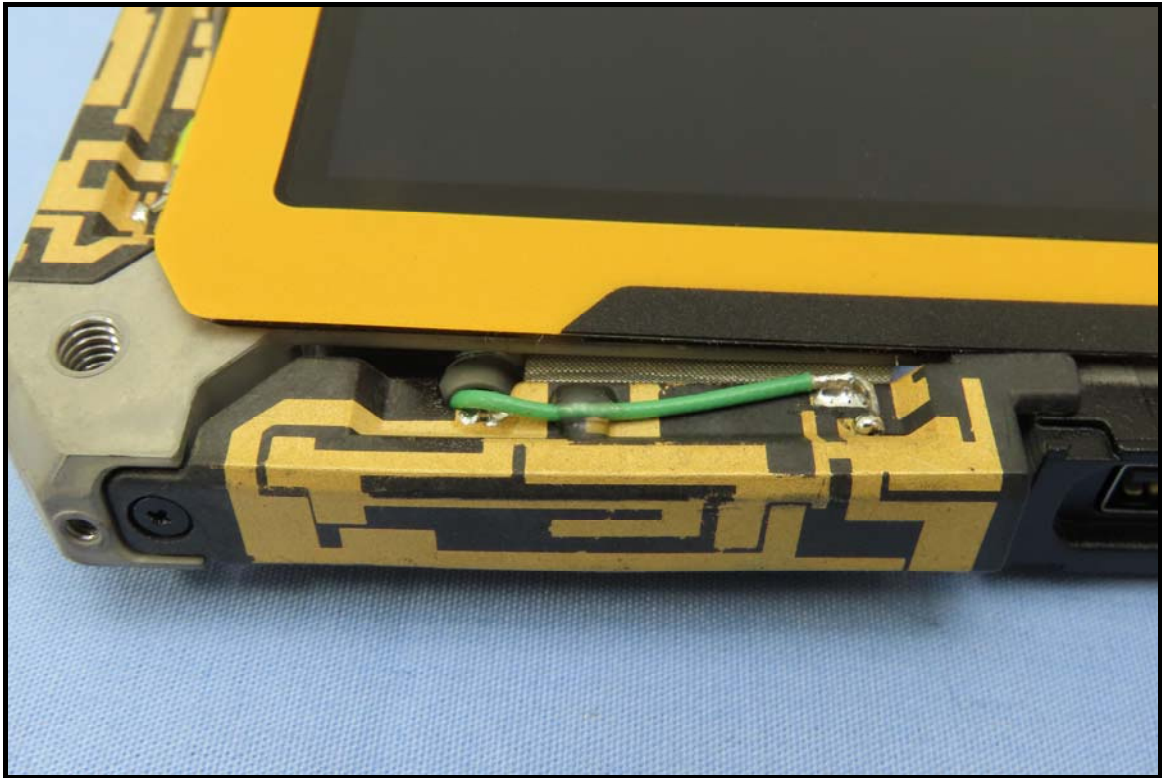

## CONSTRUCTION PHOTOS OF EUT

WLAN/BT antenna

WLAN/BT module

**BUREAU  
VERITAS**

Battery 1, Brand: Getac, Model: BP1S2P4990B

Battery 2, Brand: Getac, Model: BP1S1P4990B

Smart card reader