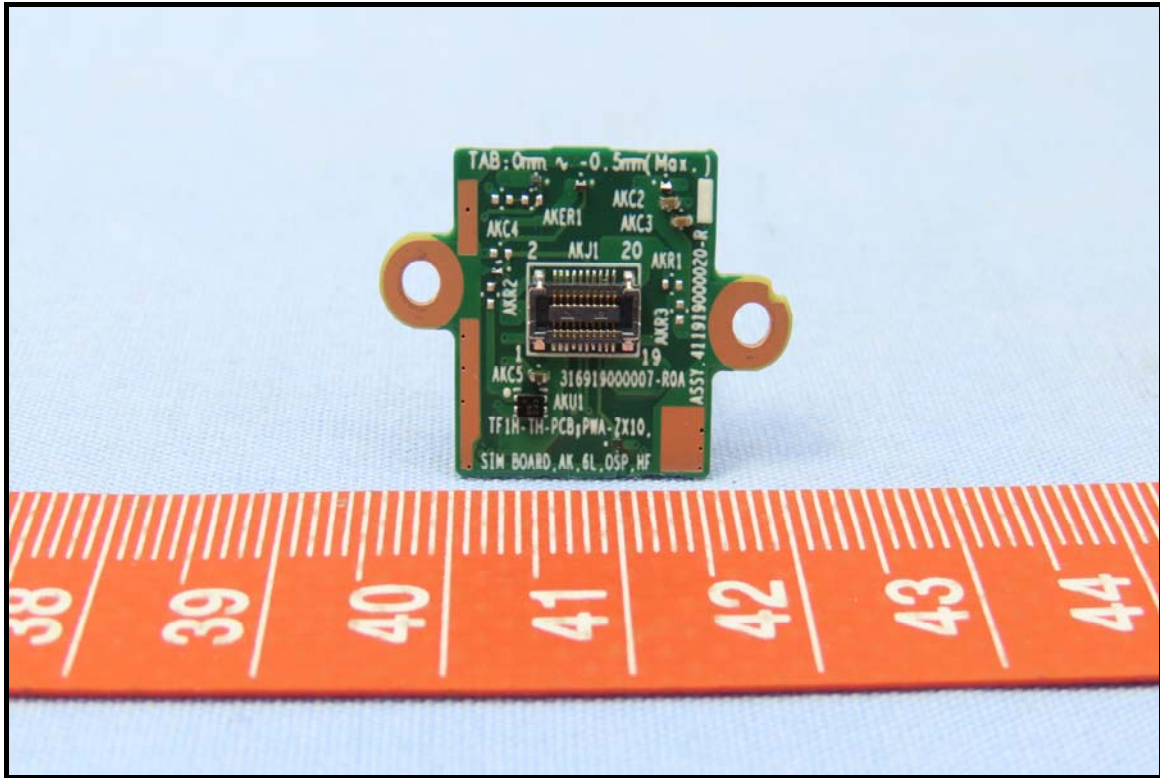

## CONSTRUCTION PHOTOS OF EUT

WLAN/BT antenna

WLAN/BT module

**BUREAU  
VERITAS**

Battery 1, Brand: Getac, Model: BP1S2P4990B

Battery 2, Brand: Getac, Model: BP1S1P4990B

Smart card reader