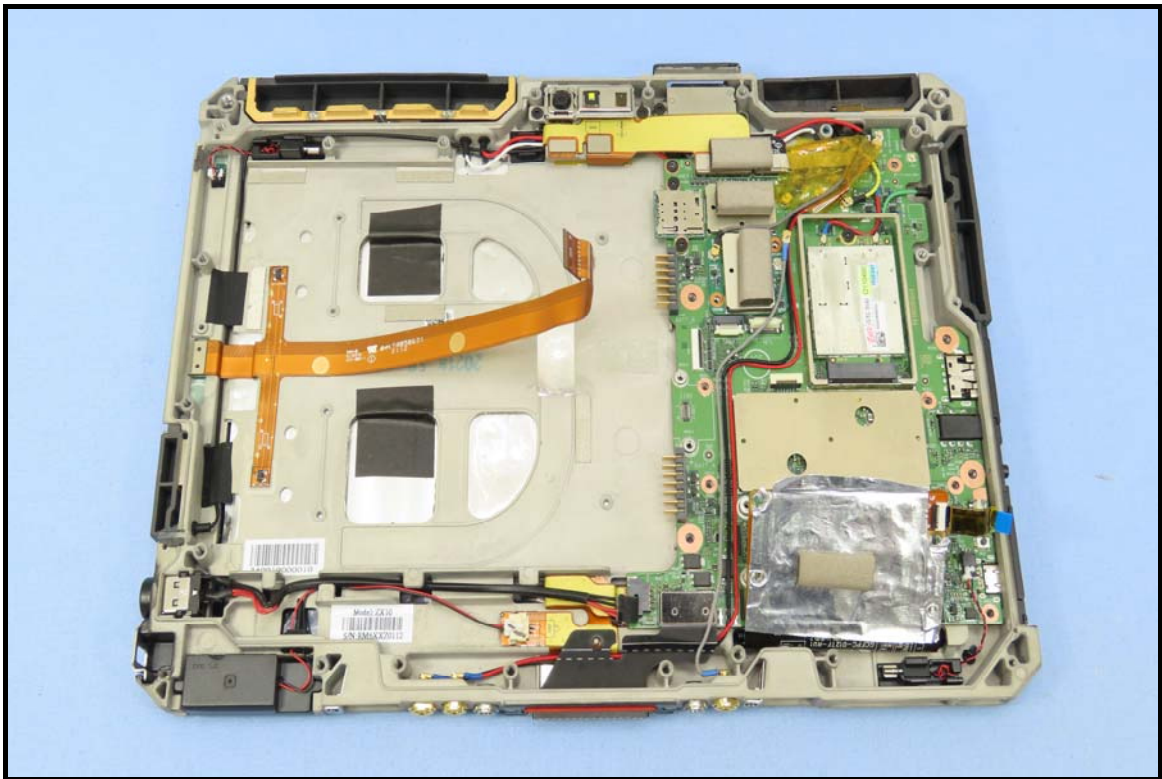

## CONSTRUCTION PHOTOS OF EUT

WLAN/BT antenna

WLAN/BT module

**BUREAU  
VERITAS**

Battery 1, Brand: Getac, Model: BP1S2P4990B

Battery 2, Brand: Getac, Model: BP1S1P4990B

Smart card reader