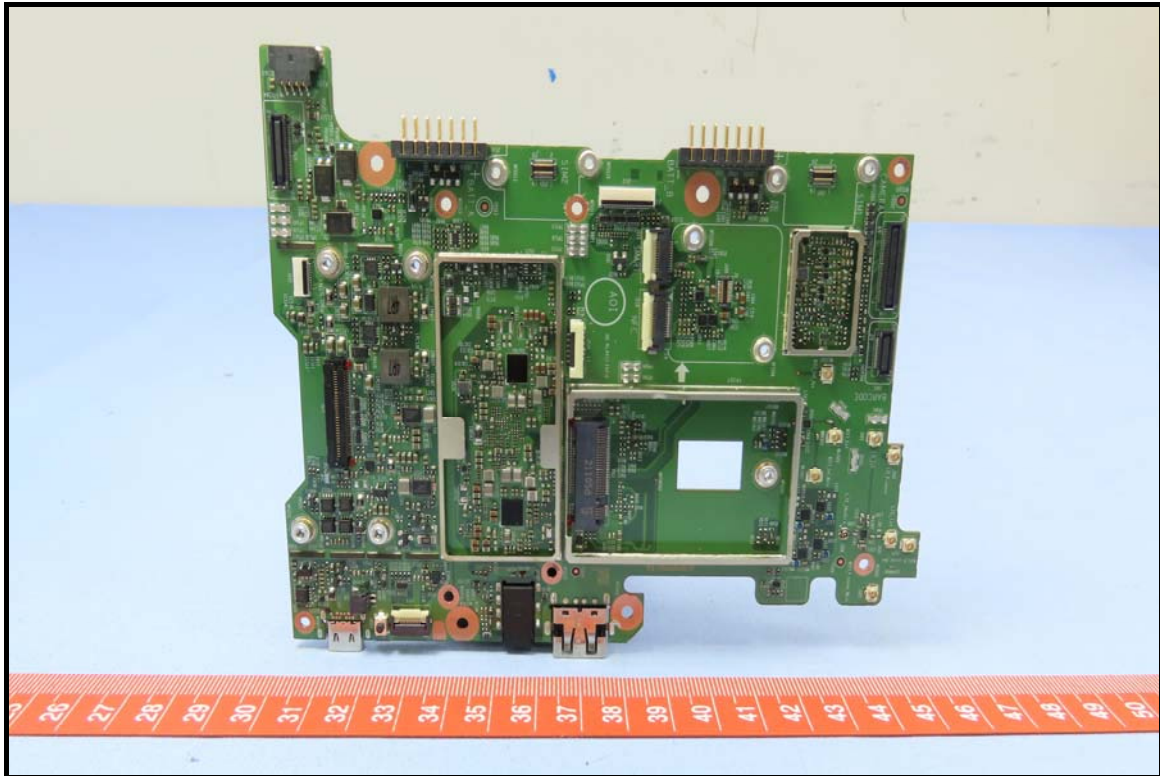

## CONSTRUCTION PHOTOS OF EUT

WLAN/BT antenna

WLAN/BT module

**BUREAU  
VERITAS**

Battery 1, Brand: Getac, Model: BP1S2P4990B

Battery 2, Brand: Getac, Model: BP1S1P4990B

Smart card reader