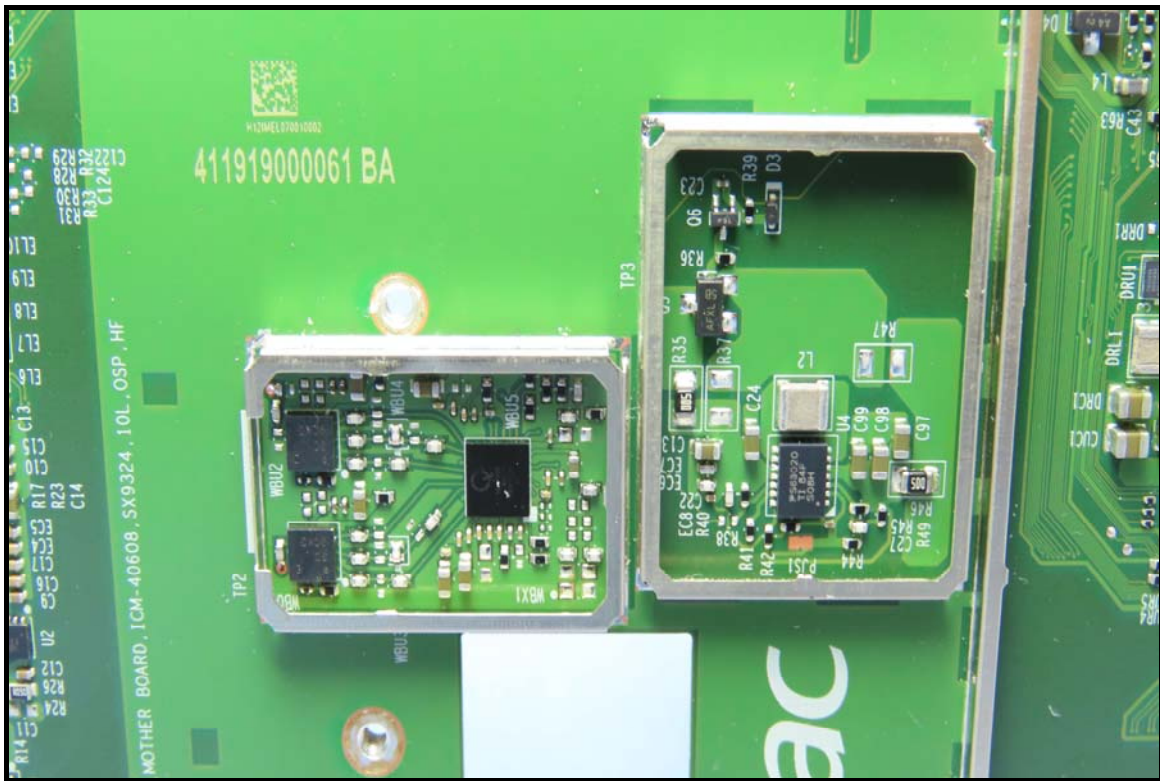

## CONSTRUCTION PHOTOS OF EUT

WLAN/BT antenna

WLAN/BT module

**BUREAU  
VERITAS**

Battery 1, Brand: Getac, Model: BP1S2P4990B

Battery 2, Brand: Getac, Model: BP1S1P4990B

Smart card reader