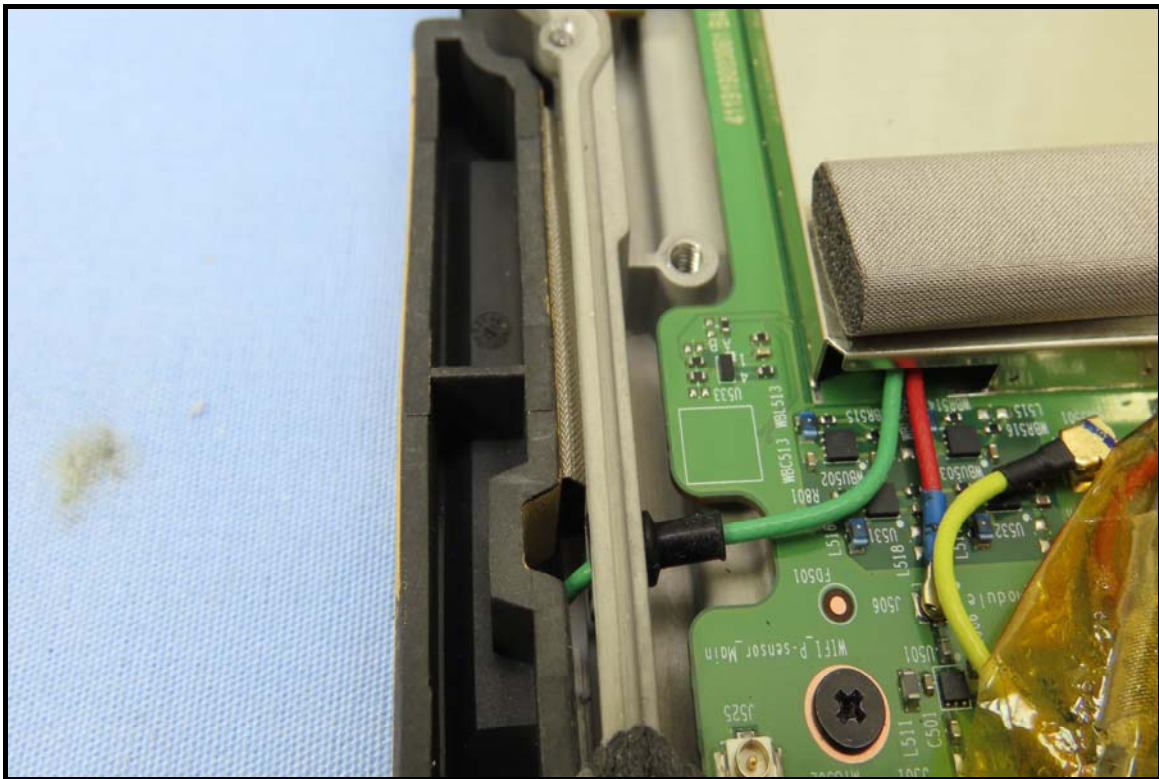

## CONSTRUCTION PHOTOS OF EUT

WLAN/BT antenna

WLAN/BT module

**BUREAU  
VERITAS**

Battery 1, Brand: Getac, Model: BP1S2P4990B

Battery 2, Brand: Getac, Model: BP1S1P4990B

Smart card reader