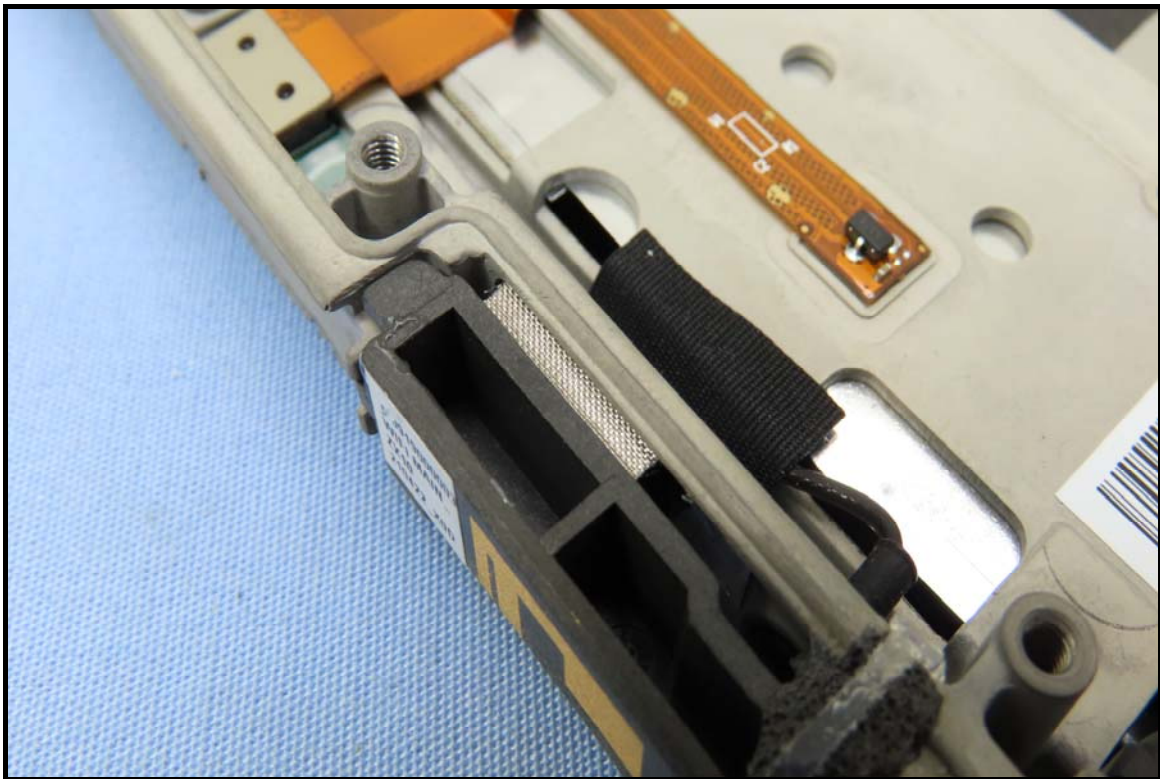

## CONSTRUCTION PHOTOS OF EUT

WLAN/BT antenna

WLAN/BT module

**BUREAU  
VERITAS**

Battery 1, Brand: Getac, Model: BP1S2P4990B

Battery 2, Brand: Getac, Model: BP1S1P4990B

Smart card reader