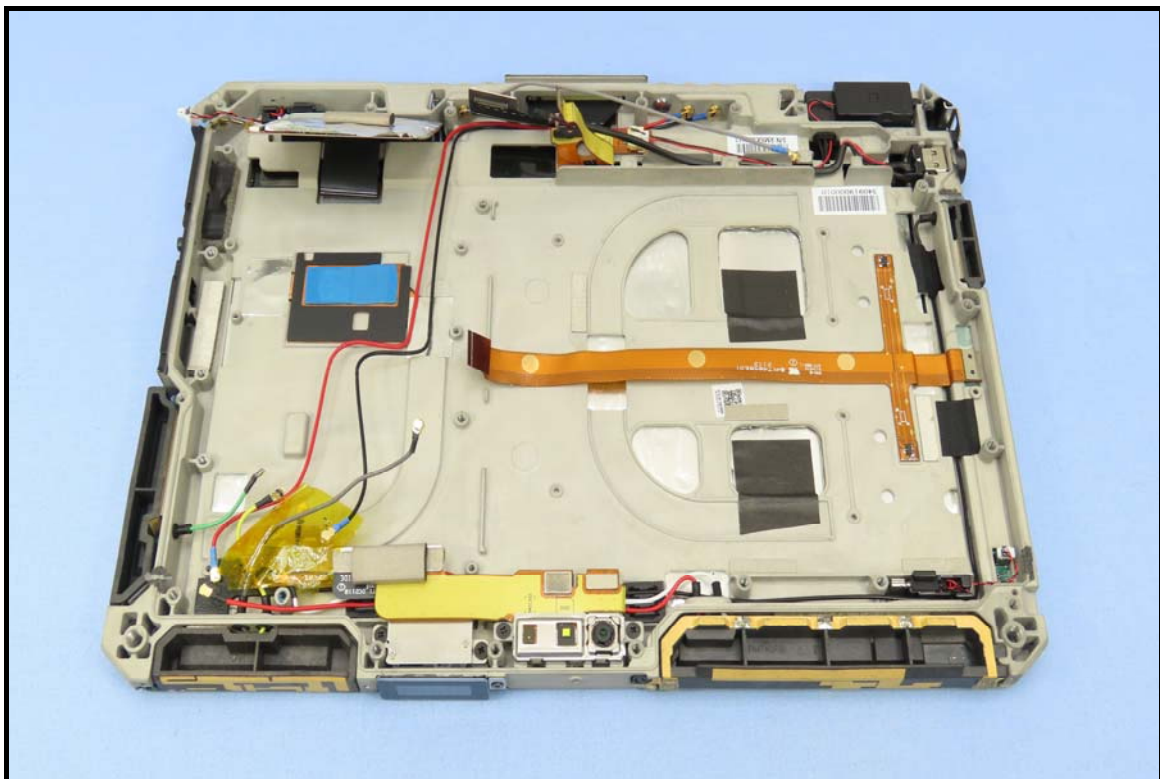

## CONSTRUCTION PHOTOS OF EUT

WLAN/BT antenna

WLAN/BT module

**BUREAU  
VERITAS**

Battery 1, Brand: Getac, Model: BP1S2P4990B

Battery 2, Brand: Getac, Model: BP1S1P4990B

Smart card reader