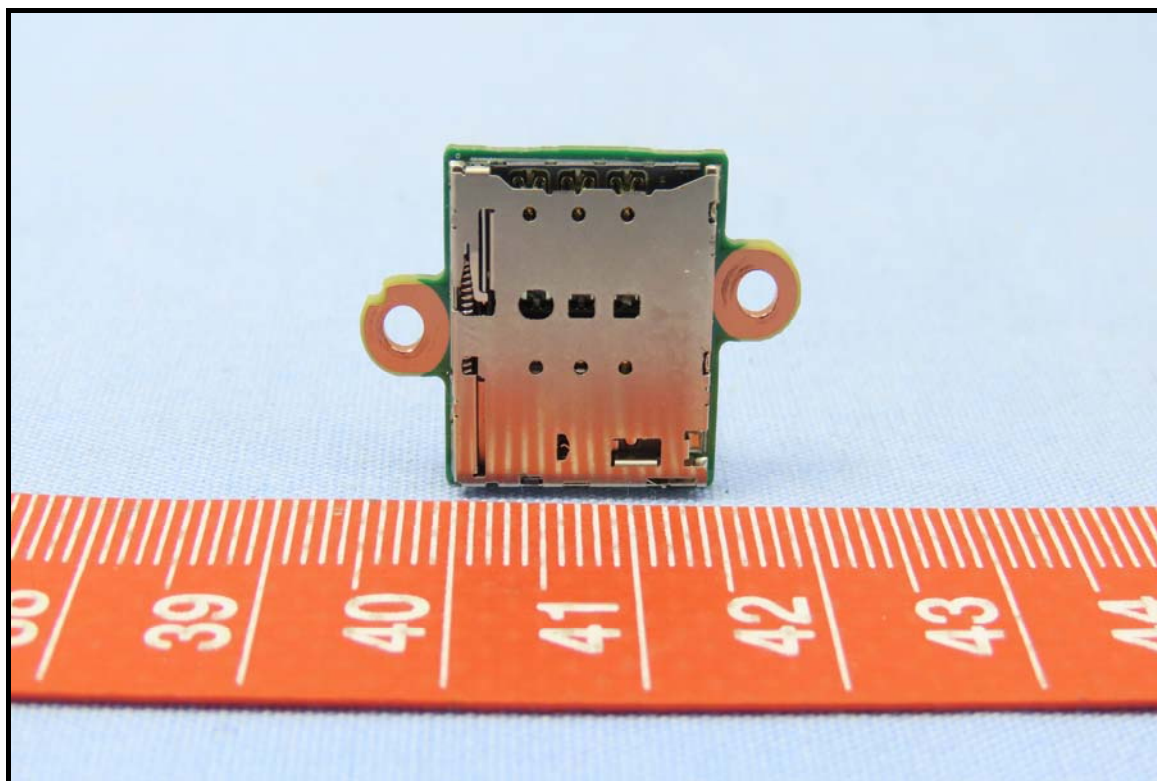

## CONSTRUCTION PHOTOS OF EUT

WLAN/BT antenna

WLAN/BT module

**BUREAU  
VERITAS**

Battery 1, Brand: Getac, Model: BP1S2P4990B

Battery 2, Brand: Getac, Model: BP1S1P4990B

Smart card reader