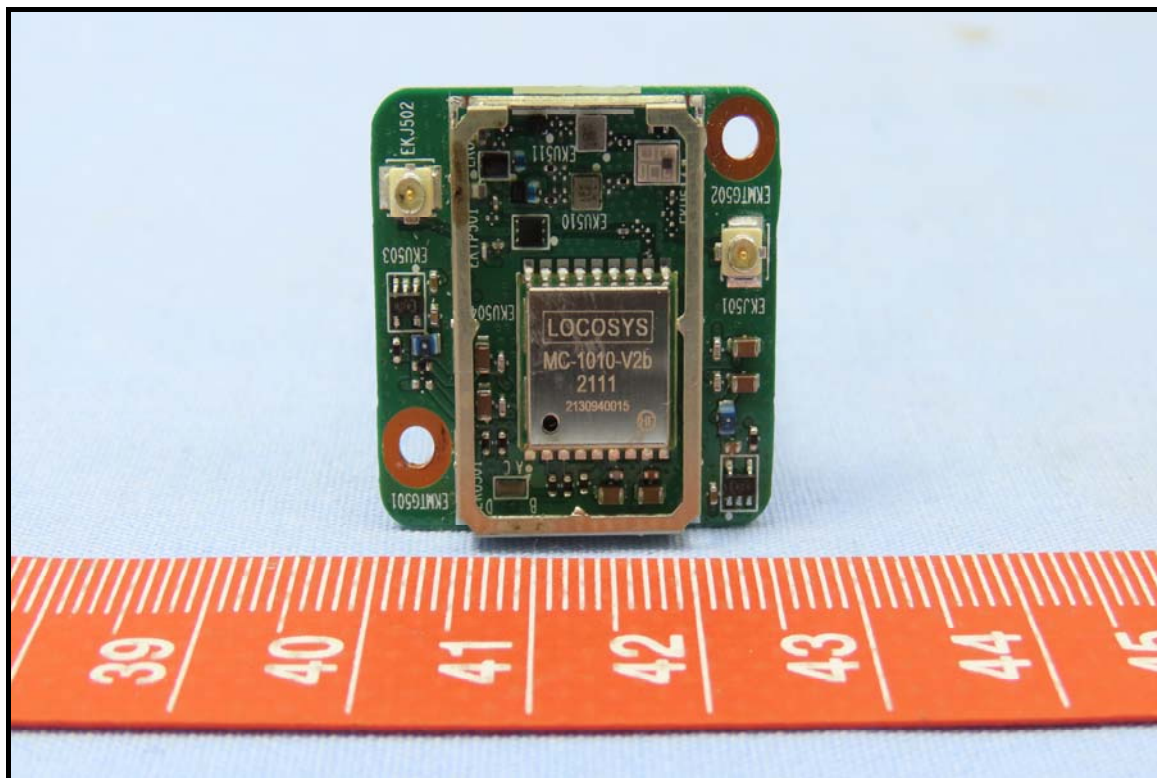

## CONSTRUCTION PHOTOS OF EUT

WLAN/BT antenna

WLAN/BT module

**BUREAU  
VERITAS**

Battery 1, Brand: Getac, Model: BP1S2P4990B

Battery 2, Brand: Getac, Model: BP1S1P4990B

Smart card reader