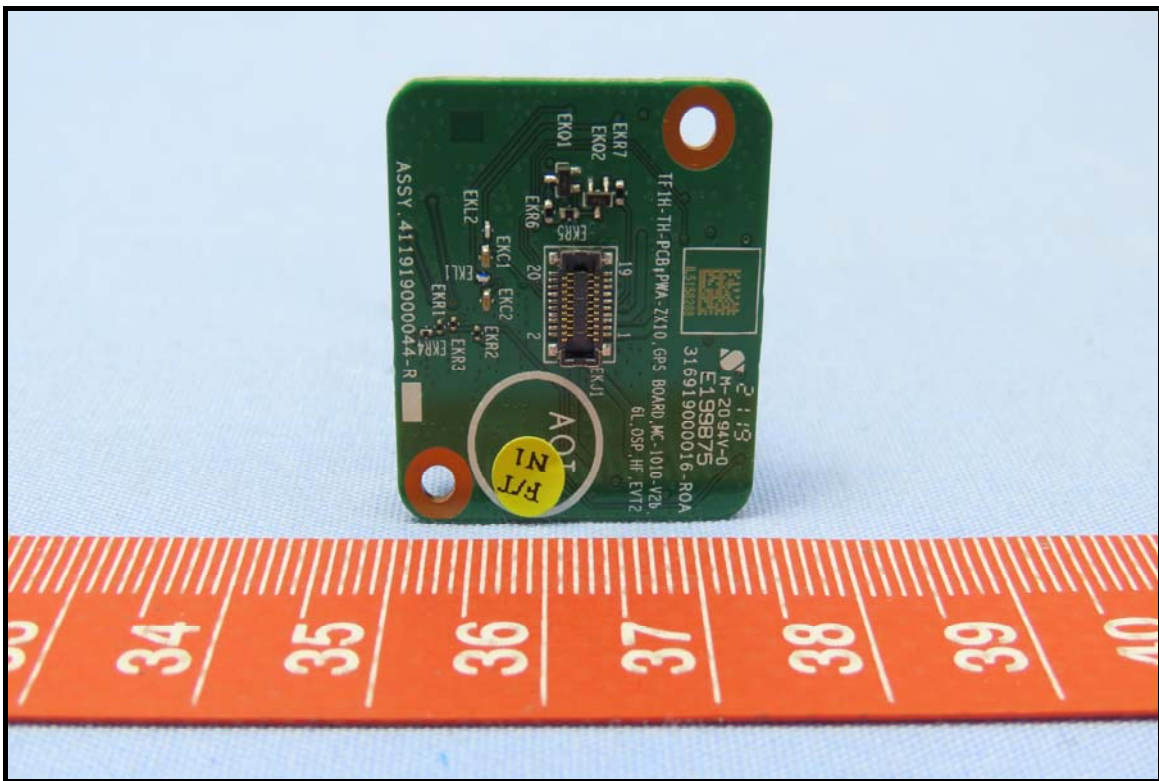

## CONSTRUCTION PHOTOS OF EUT

WLAN/BT antenna

WLAN/BT module

**BUREAU  
VERITAS**

Battery 1, Brand: Getac, Model: BP1S2P4990B

Battery 2, Brand: Getac, Model: BP1S1P4990B

Smart card reader