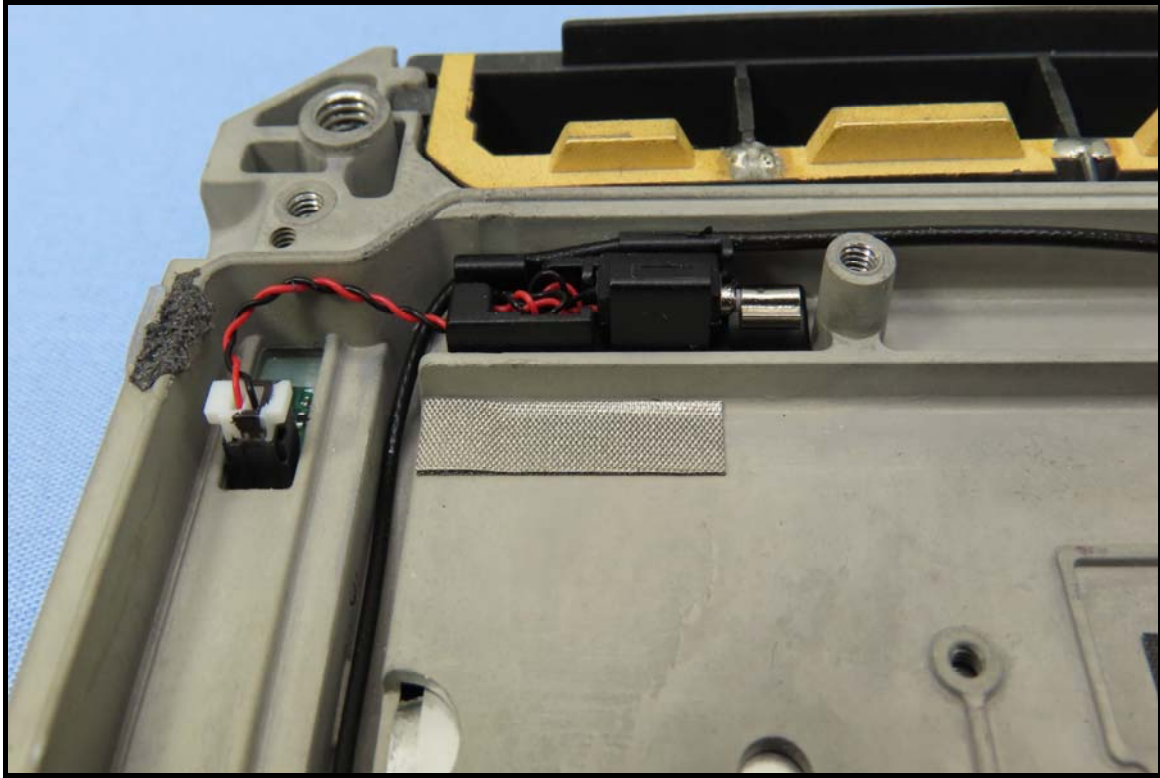

## CONSTRUCTION PHOTOS OF EUT

WLAN/BT antenna

WLAN/BT module

**BUREAU  
VERITAS**

Battery 1, Brand: Getac, Model: BP1S2P4990B

Battery 2, Brand: Getac, Model: BP1S1P4990B

Smart card reader