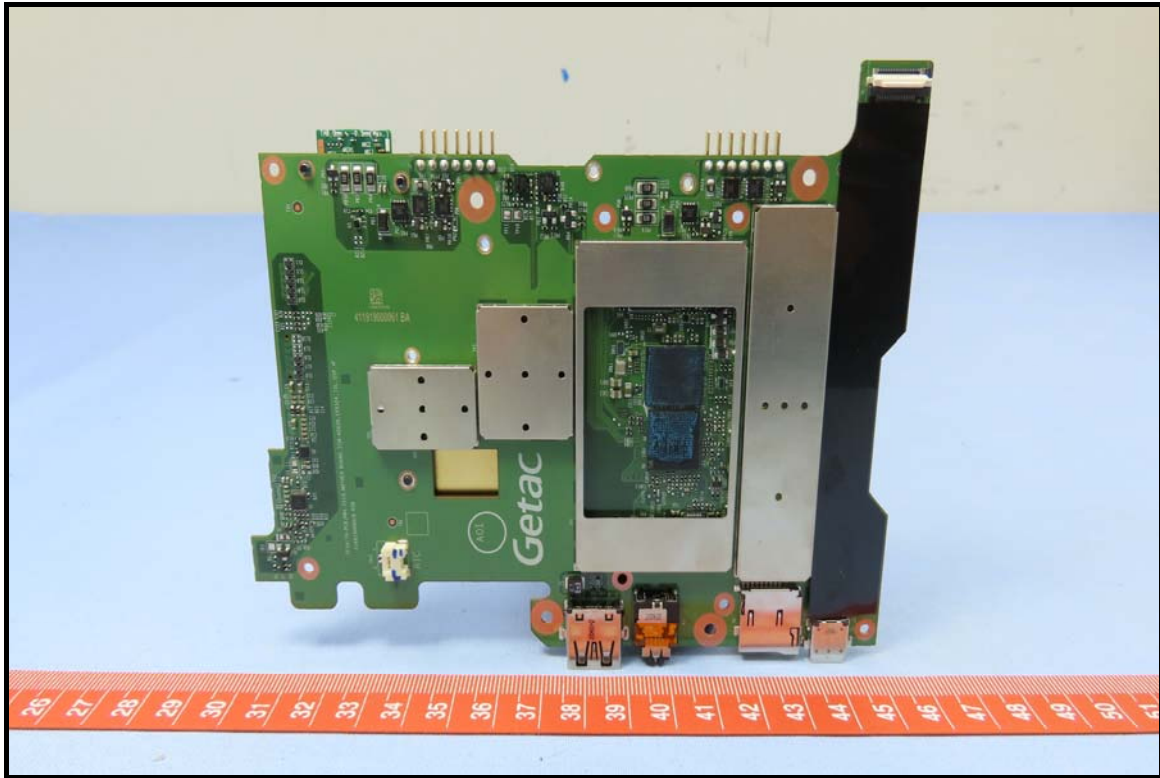

## CONSTRUCTION PHOTOS OF EUT

WLAN/BT antenna

WLAN/BT module

**BUREAU  
VERITAS**

Battery 1, Brand: Getac, Model: BP1S2P4990B

Battery 2, Brand: Getac, Model: BP1S1P4990B

Smart card reader