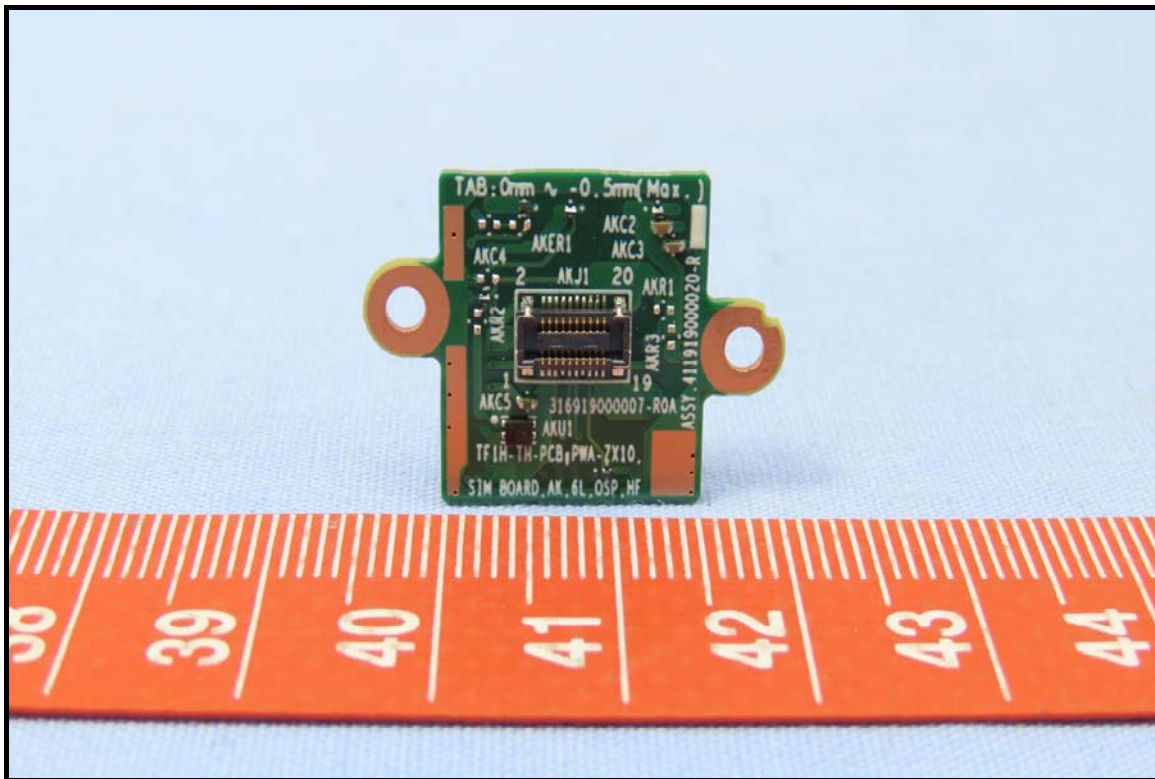

## CONSTRUCTION PHOTOS OF EUT

WLAN/BT antenna

WLAN/BT module

**BUREAU  
VERITAS**

Battery 1, Brand: Getac, Model: BP1S2P4990B

Battery 2, Brand: Getac, Model: BP1S1P4990B

Smart card reader