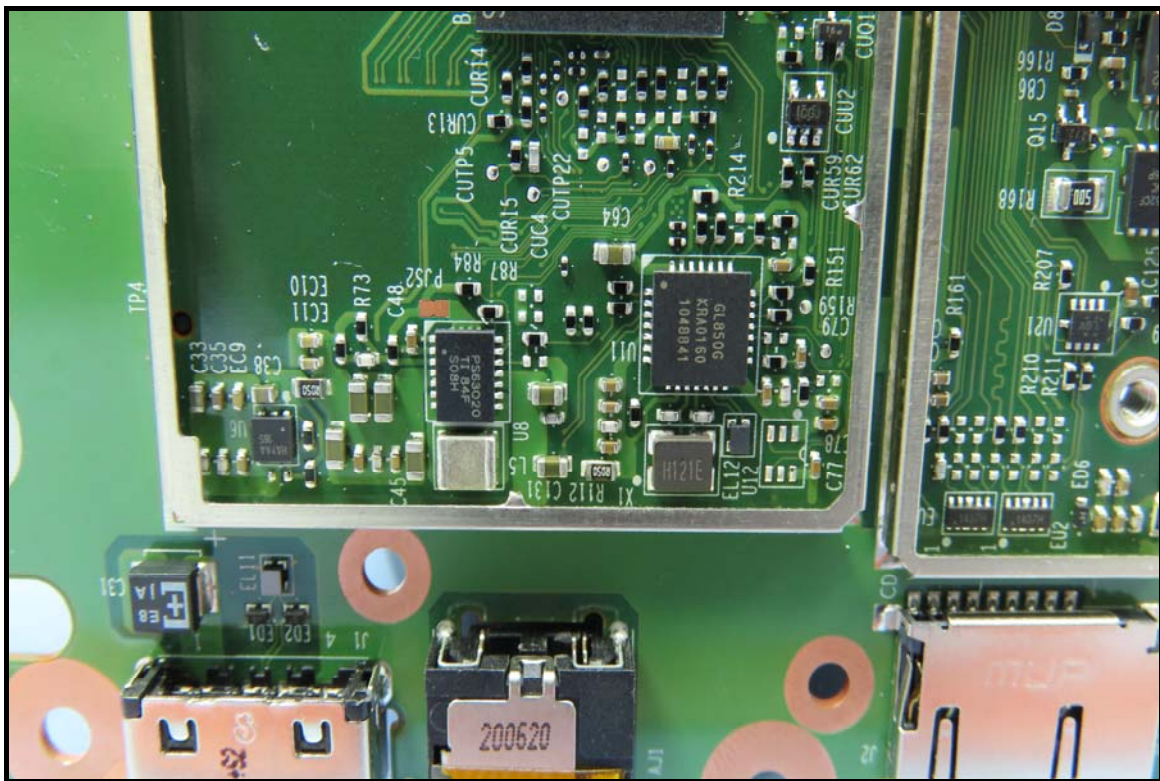

## CONSTRUCTION PHOTOS OF EUT

WLAN/BT antenna

WLAN/BT module

**BUREAU  
VERITAS**

Battery 1, Brand: Getac, Model: BP1S2P4990B

Battery 2, Brand: Getac, Model: BP1S1P4990B

Smart card reader