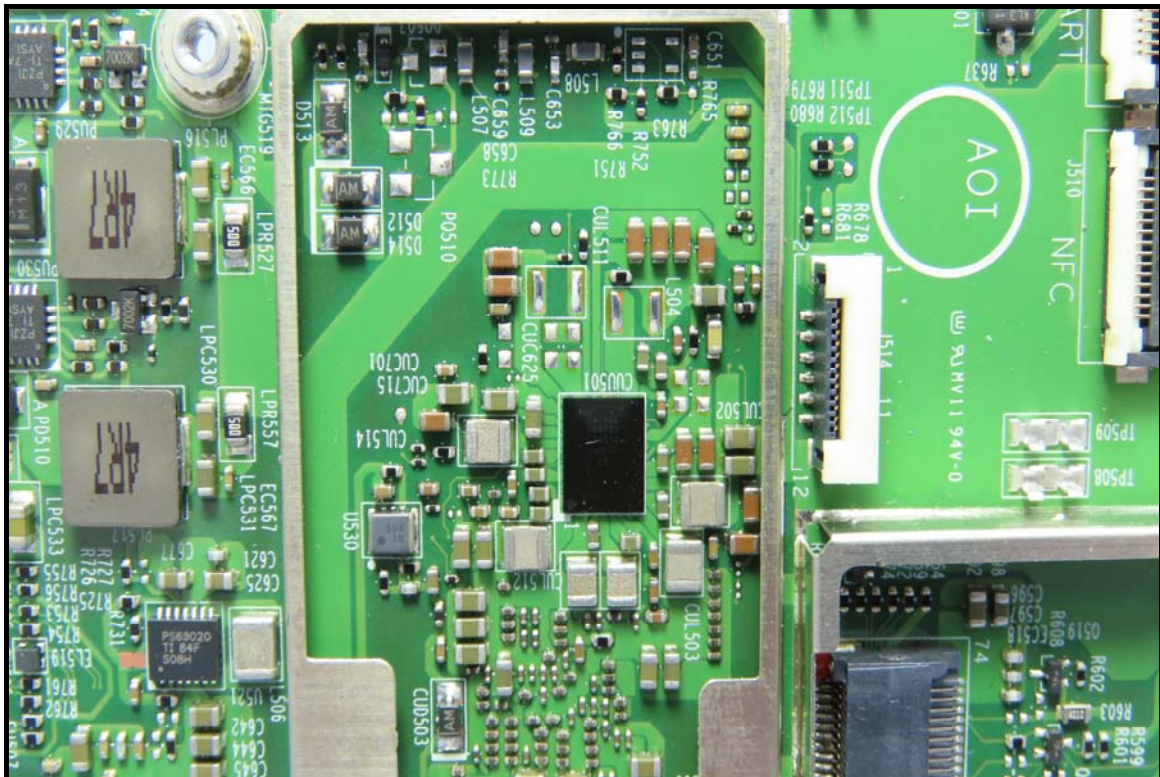

## CONSTRUCTION PHOTOS OF EUT

WLAN/BT antenna

WLAN/BT module

**BUREAU  
VERITAS**

Battery 1, Brand: Getac, Model: BP1S2P4990B

Battery 2, Brand: Getac, Model: BP1S1P4990B

Smart card reader