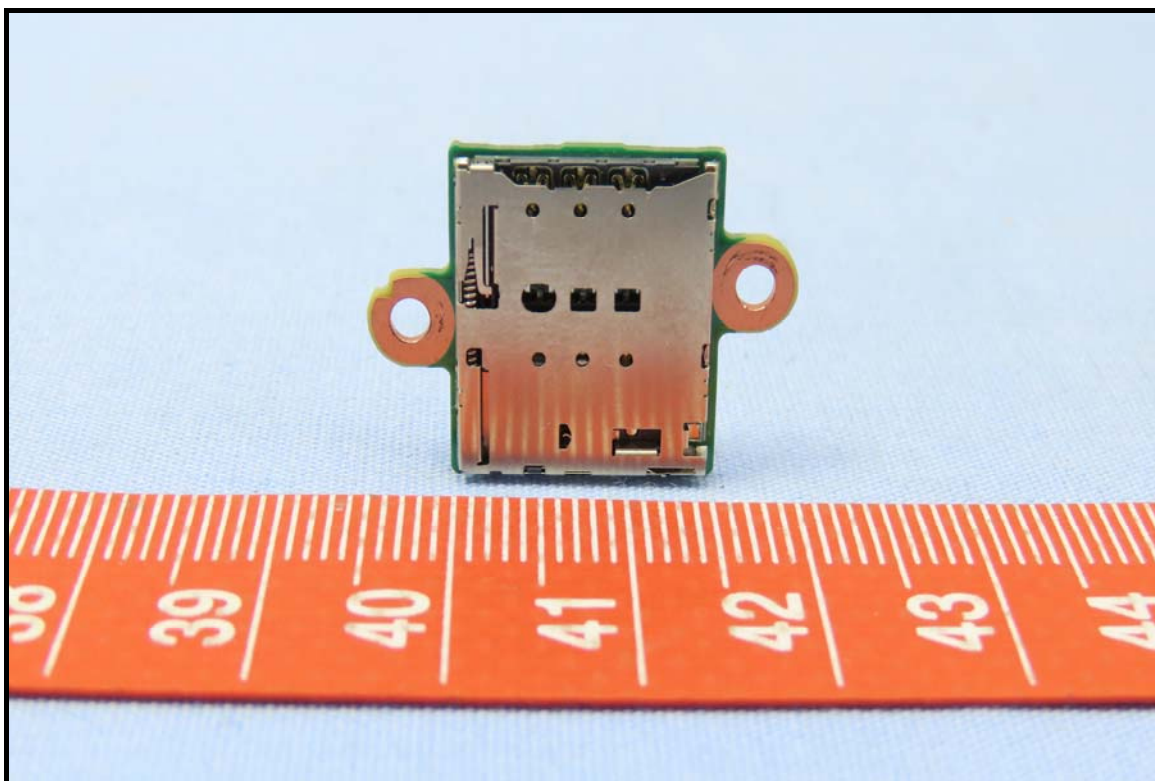

## CONSTRUCTION PHOTOS OF EUT

WLAN/BT antenna

WLAN/BT module

**BUREAU  
VERITAS**

Battery 1, Brand: Getac, Model: BP1S2P4990B

Battery 2, Brand: Getac, Model: BP1S1P4990B

Smart card reader