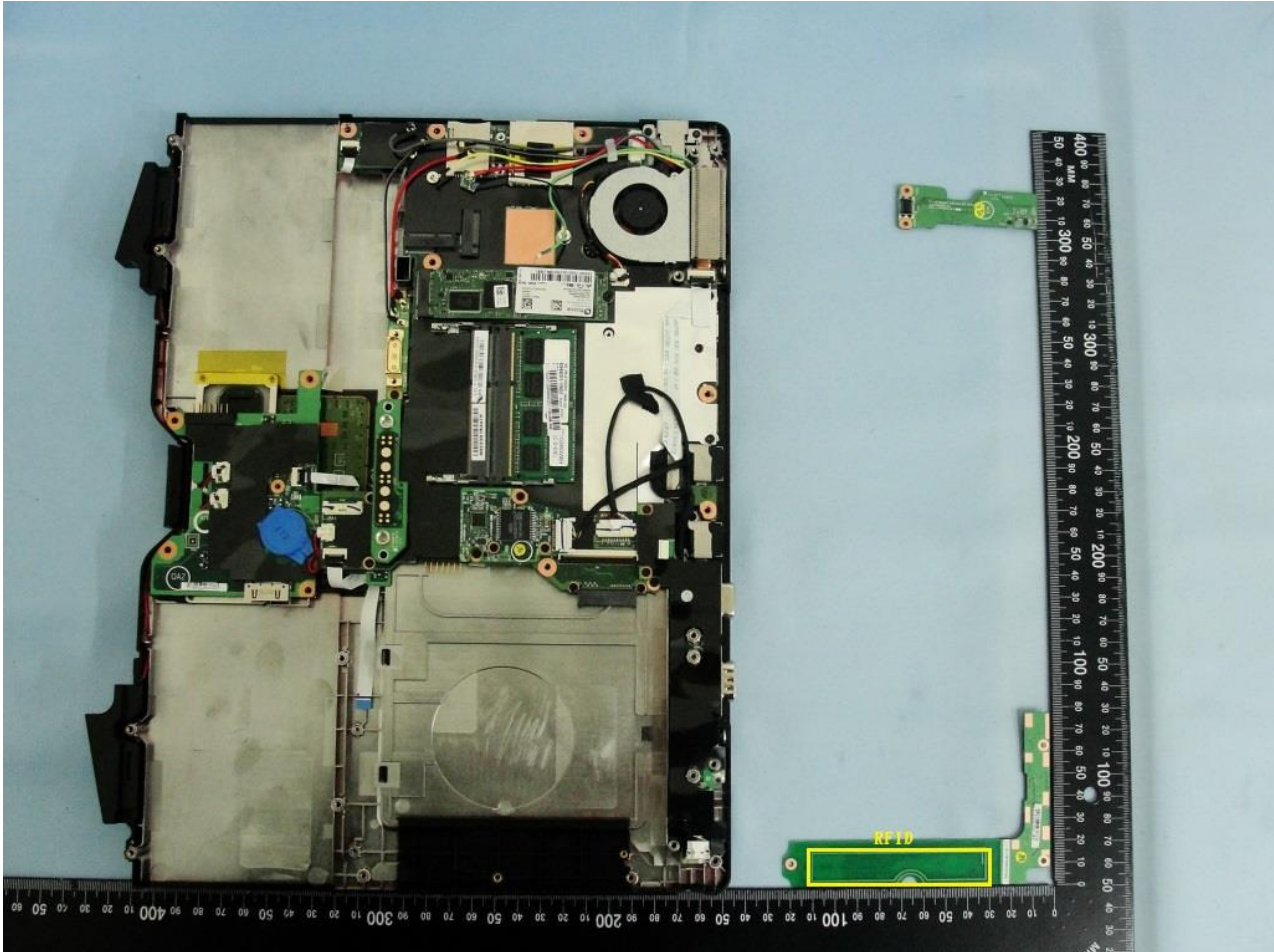

4. Internal Photograph of the Host

Host: Notebook (Brand Name: Getac / Model Name: S410)

Host: Notebook (Brand Name: Getac / Model Name: S410)

Host: Notebook (Brand Name: Getac / Model Name: S410)

Host: Notebook (Brand Name: Getac / Model Name: S410)

Host: Notebook (Brand Name: Getac / Model Name: S410)

Host: Notebook (Brand Name: Getac / Model Name: S410)

Host: Notebook (Brand Name: Getac / Model Name: S410)

Host: Notebook (Brand Name: Getac / Model Name: S410)

Host: Notebook (Brand Name: Getac / Model Name: S410)

GPS Antenna for Sample 1

Host: Notebook (Brand Name: Getac / Model Name: S410)

RFID Antenna for Sample 1

Host: Notebook (Brand Name: Getac / Model Name: S410)