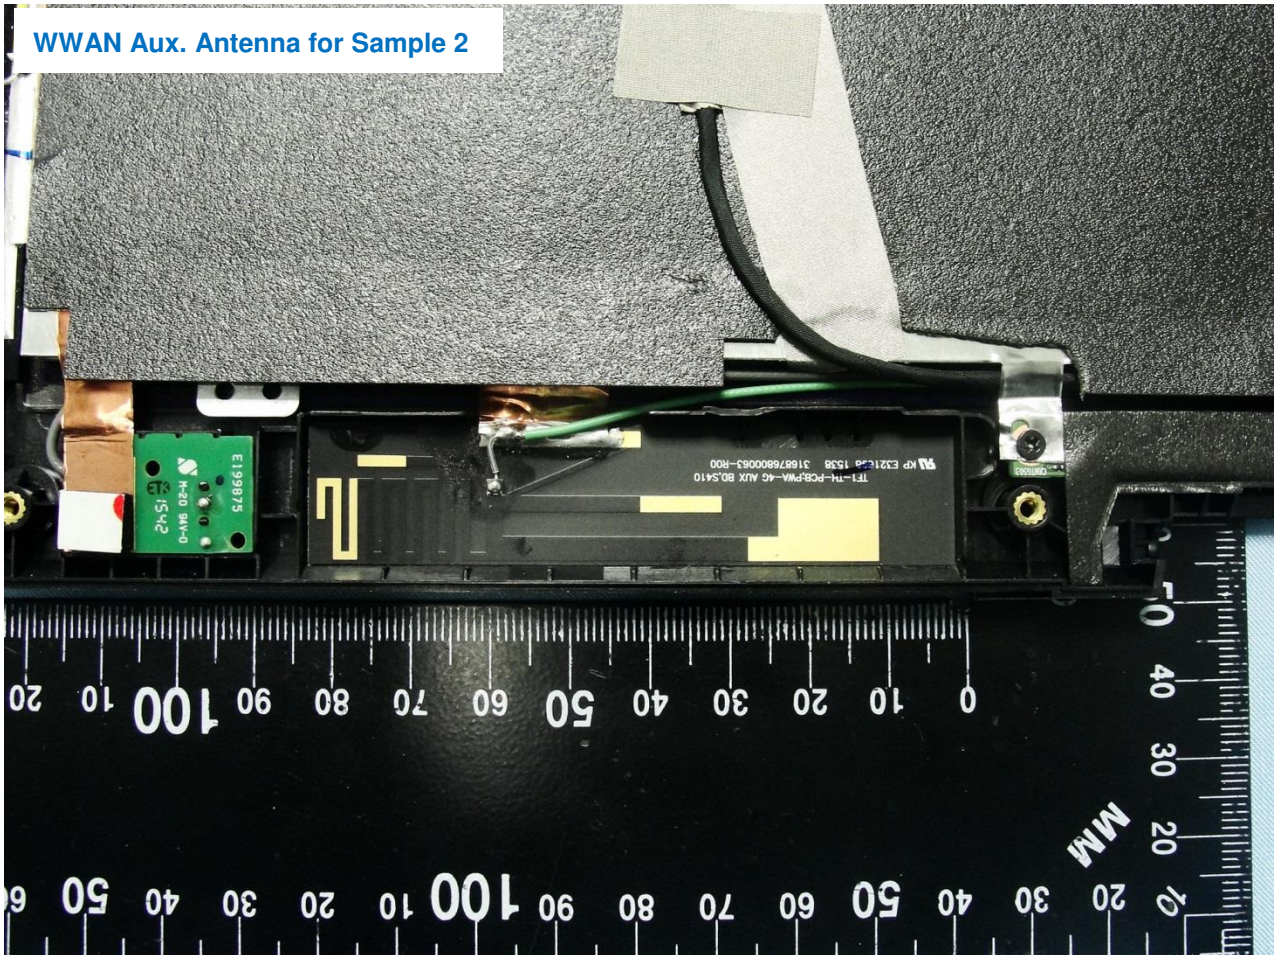

Host: Notebook (Brand Name: Getac / Model Name: S410)