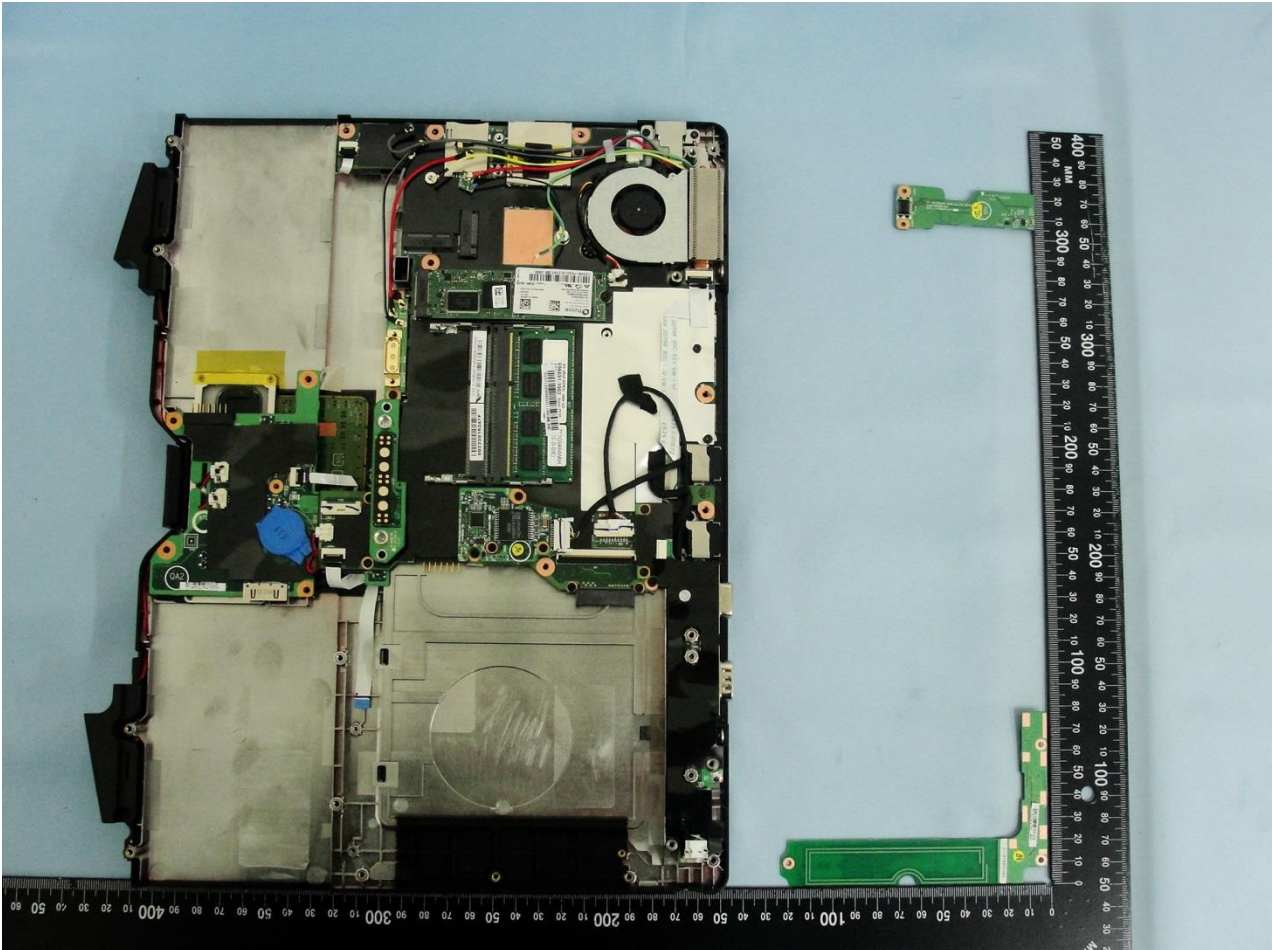

4. Internal Photograph of the Host

Host: Notebook (Brand Name: Getac / Model Name: S410)

Host: Notebook (Brand Name: Getac / Model Name: S410)

Host: Notebook (Brand Name: Getac / Model Name: S410)

Host: Notebook (Brand Name: Getac / Model Name: S410)

Host: Notebook (Brand Name: Getac / Model Name: S410)

Host: Notebook (Brand Name: Getac / Model Name: S410)

Host: Notebook (Brand Name: Getac / Model Name: S410)

Host: Notebook (Brand Name: Getac / Model Name: S410)

Host: Notebook (Brand Name: Getac / Model Name: S410)

GPS Antenna for Sample 1

Host: Notebook (Brand Name: Getac / Model Name: S410)

RFID Antenna for Sample 1

Host: Notebook (Brand Name: Getac / Model Name: S410)