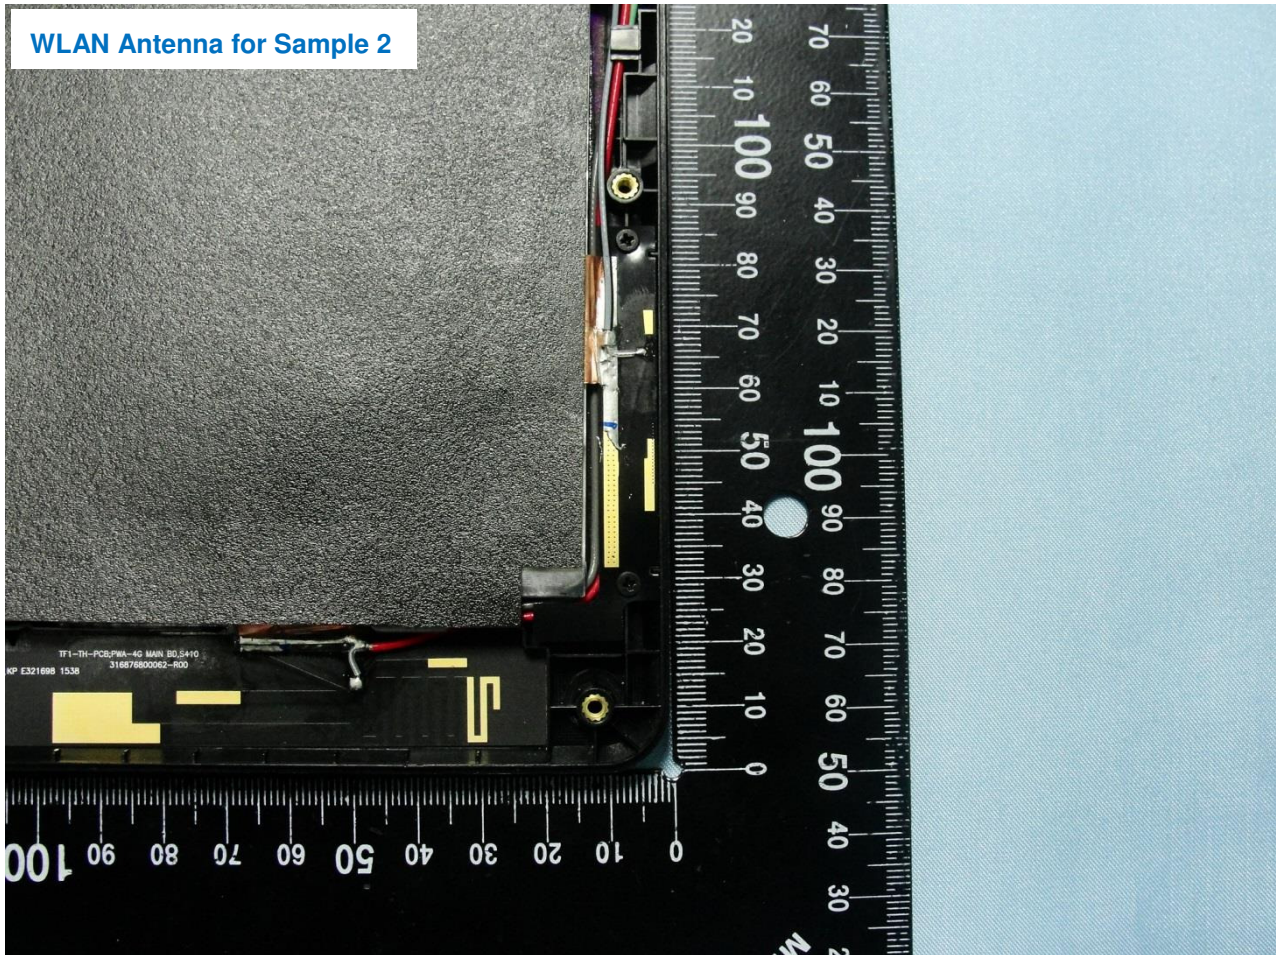

Host: Notebook (Brand Name: Getac / Model Name: S410)