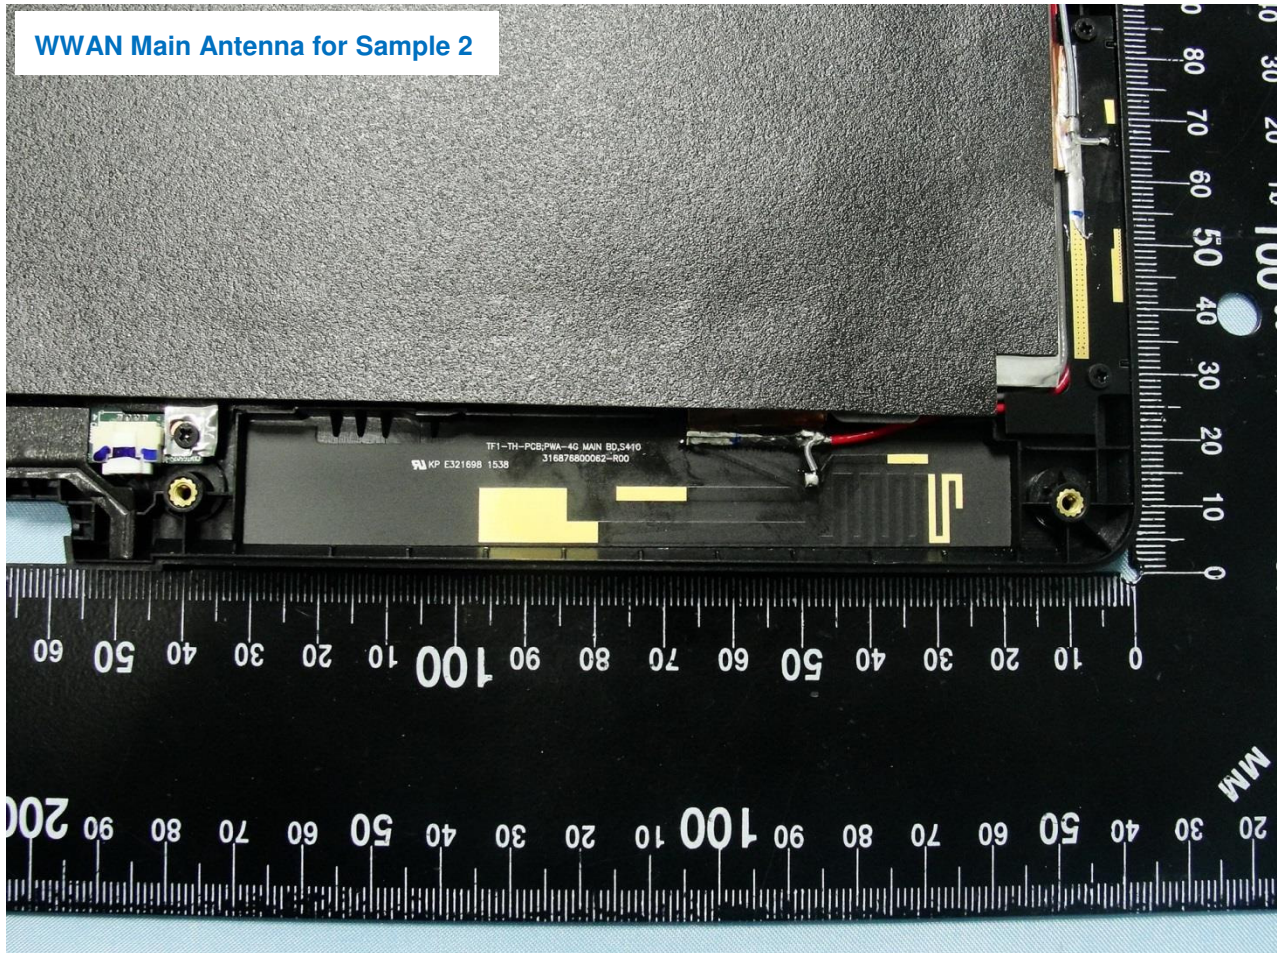

Host: Notebook (Brand Name: Getac / Model Name: S410)