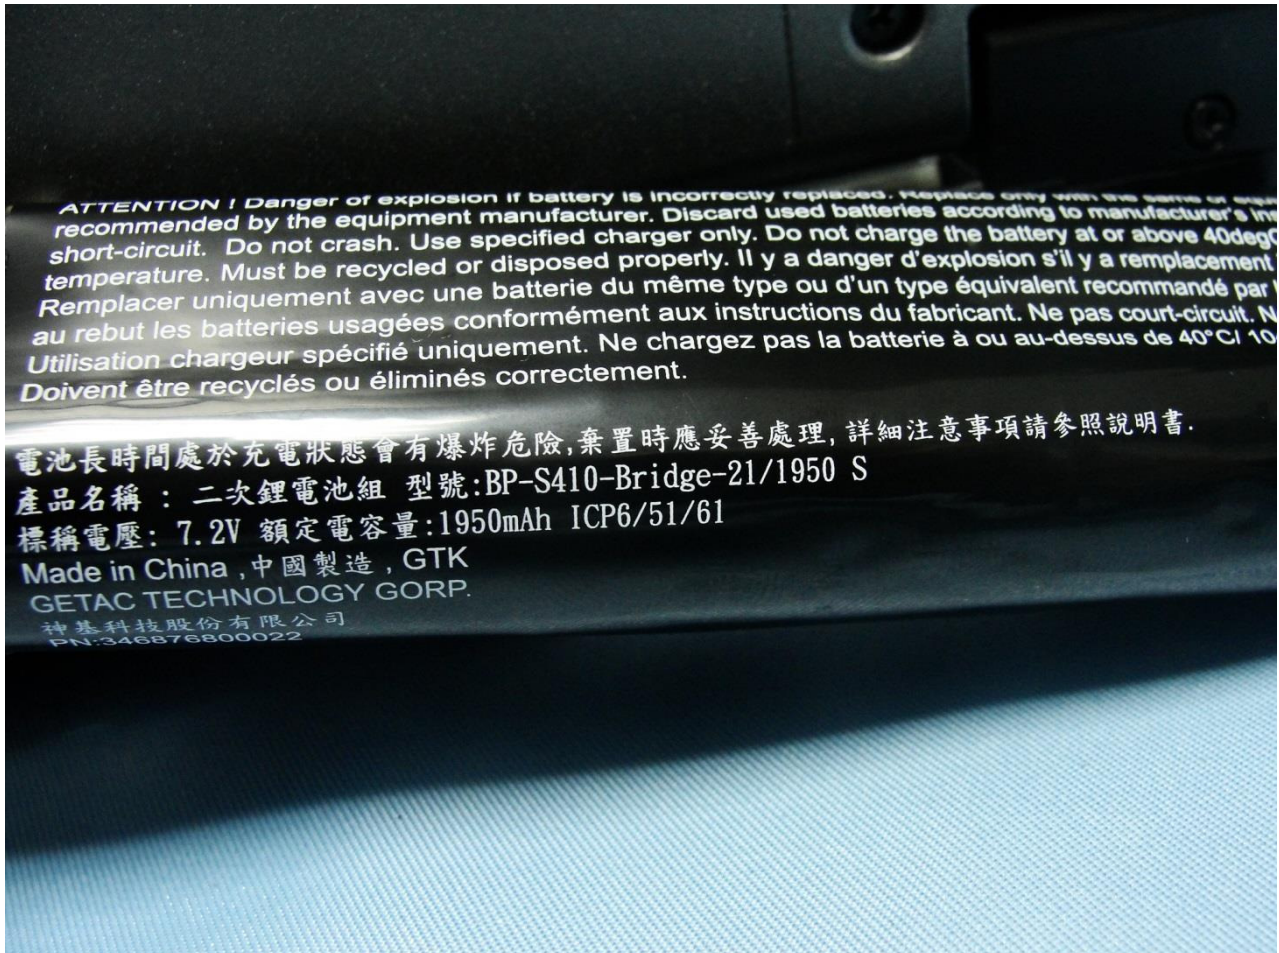

Host: Notebook (Brand Name: Getac / Model Name: S410)

Host: Notebook (Brand Name: Getac / Model Name: S410)

Host: Notebook (Brand Name: Getac / Model Name: S410)

Host: Notebook (Brand Name: Getac / Model Name: S410)