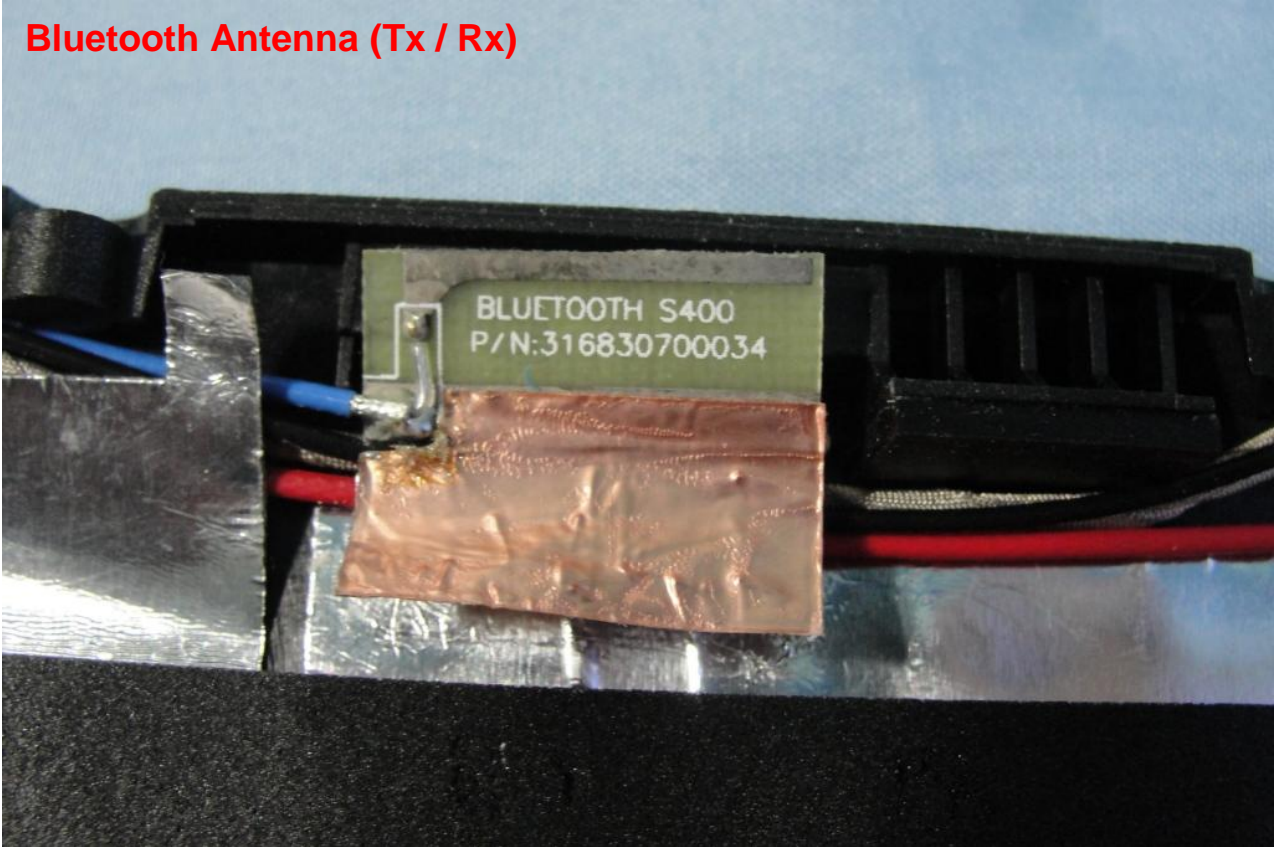

WWAN Aux. Antenna (Tx / Rx)

Brand Name: Getac / Model Name: S400

Brand Name: Getac / Model Name: S400

Bluetooth Antenna (Tx / Rx)

Brand Name: Getac / Model Name: S400

GPS Antenna (Rx Only)