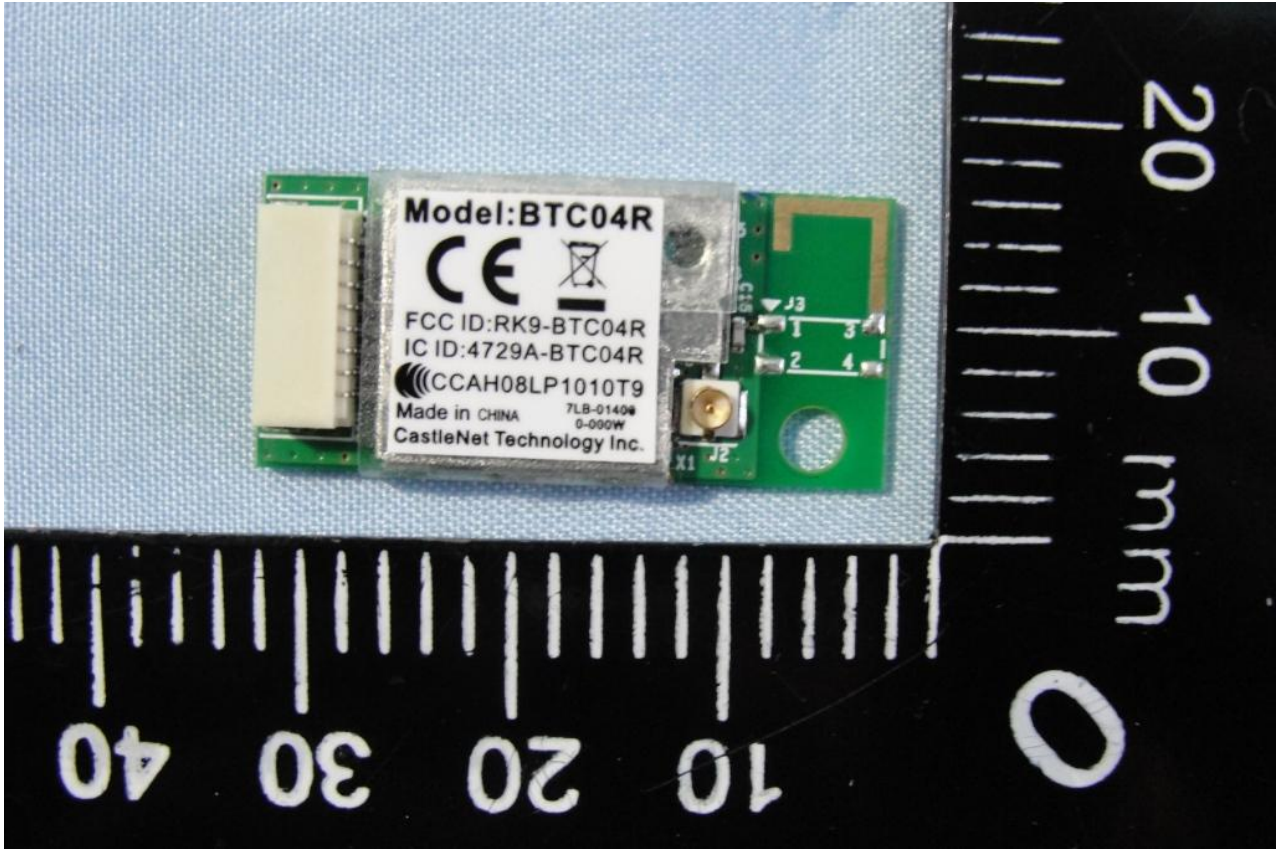

3. Internal Photograph of EUT

Brand Name: Getac / Model Name: S400

Brand Name: Getac / Model Name: S400

Brand Name: Getac / Model Name: S400

Brand Name: Getac / Model Name: S400

WWAN Module

Brand Name: Getac / Model Name: S400

Brand Name: Getac / Model Name: S400

Bluetooth Module

Brand Name: Getac / Model Name: S400

Brand Name: Getac / Model Name: S400

Brand Name: Getac / Model Name: S400

WLAN Module

Brand Name: Getac / Model Name: S400