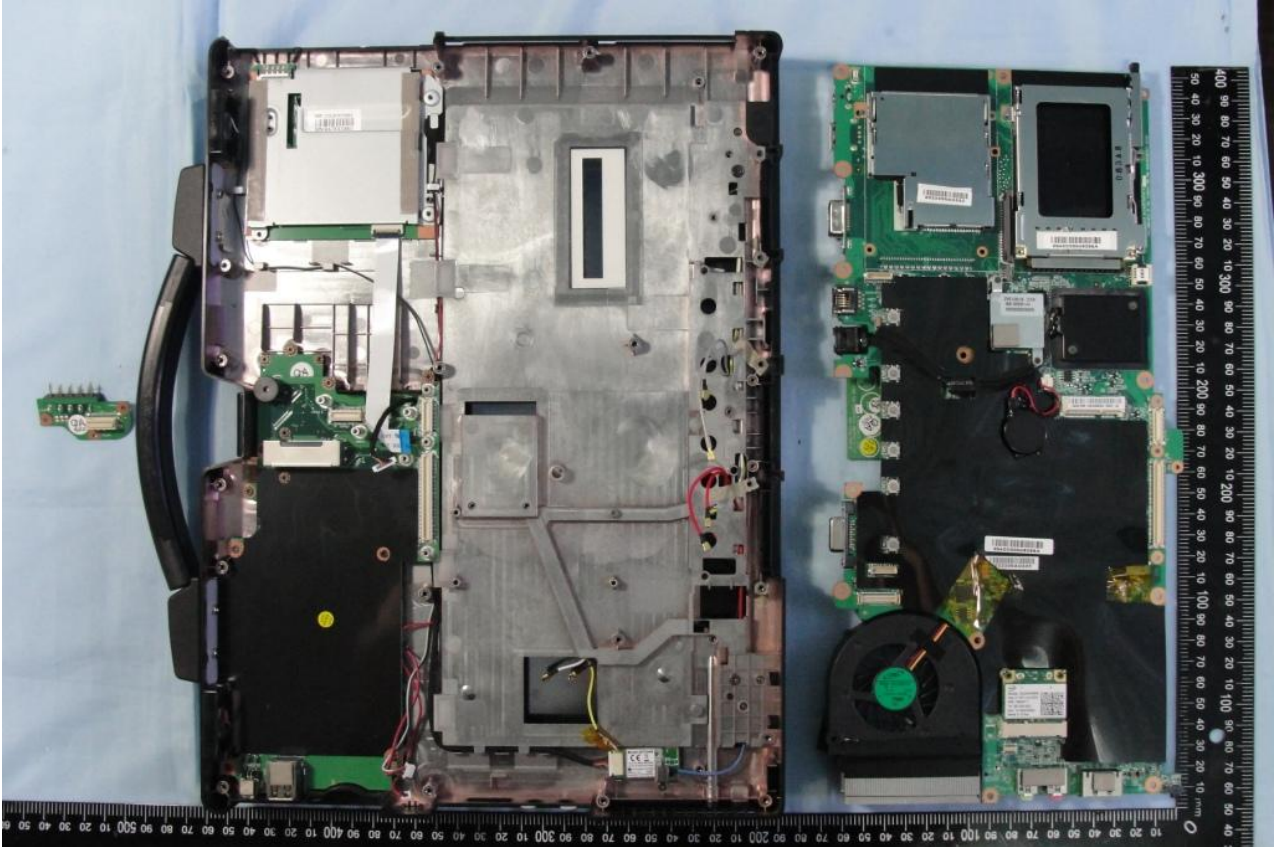

3. Internal Photograph of EUT

Brand Name: Getac / Model Name: S400

Brand Name: Getac / Model Name: S400

Brand Name: Getac / Model Name: S400

Brand Name: Getac / Model Name: S400

WWAN Module

Brand Name: Getac / Model Name: S400

Brand Name: Getac / Model Name: S400

Bluetooth Module

Brand Name: Getac / Model Name: S400

Brand Name: Getac / Model Name: S400

Brand Name: Getac / Model Name: S400

WLAN Module

Brand Name: Getac / Model Name: S400

Brand Name: Getac / Model Name: S400

Brand Name: Getac / Model Name: S400

Brand Name: Getac / Model Name: S400

WWAN Antenna (Tx / Rx)

Brand Name: Getac / Model Name: S400

WLAN Main Antenna (Tx / Rx)

Brand Name: Getac / Model Name: S400