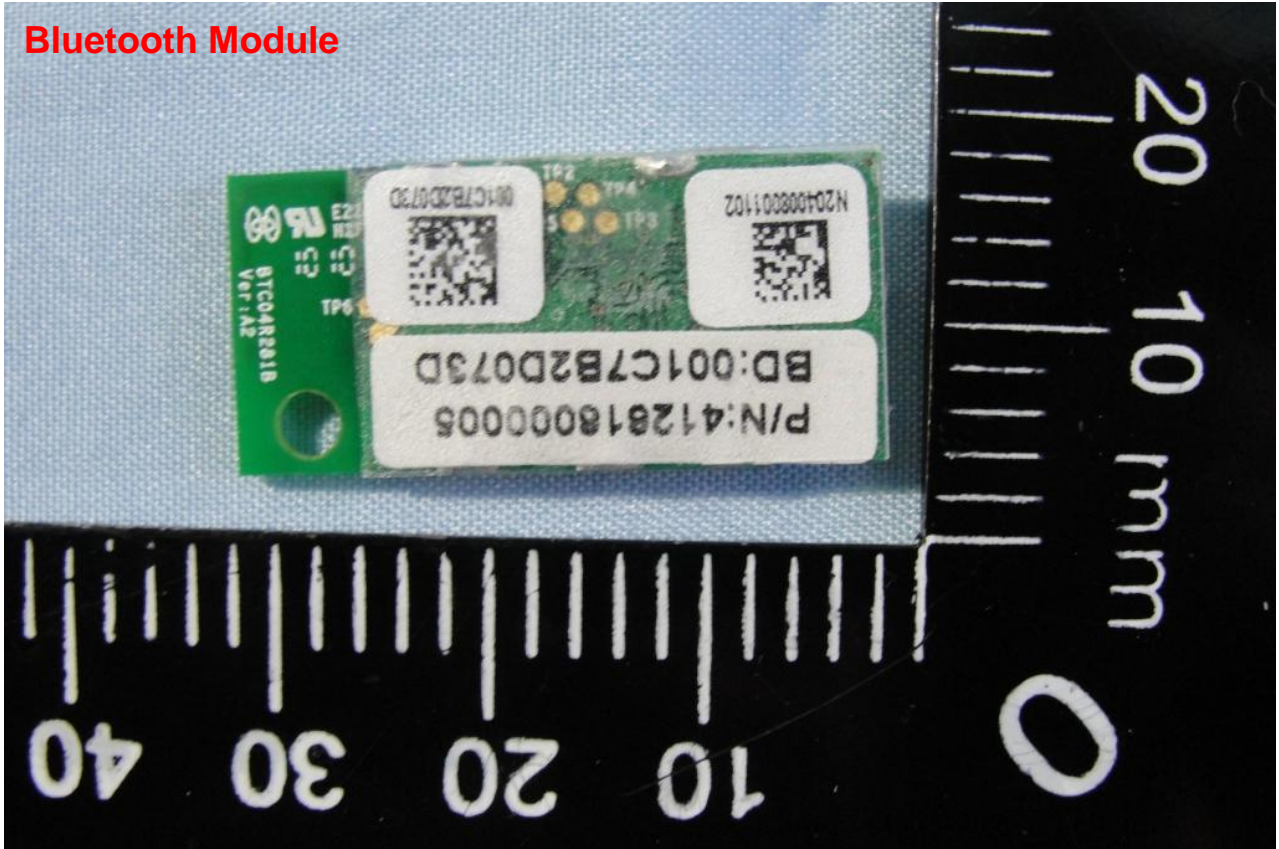

Brand Name: Getac / Model Name: S400

Bluetooth Module