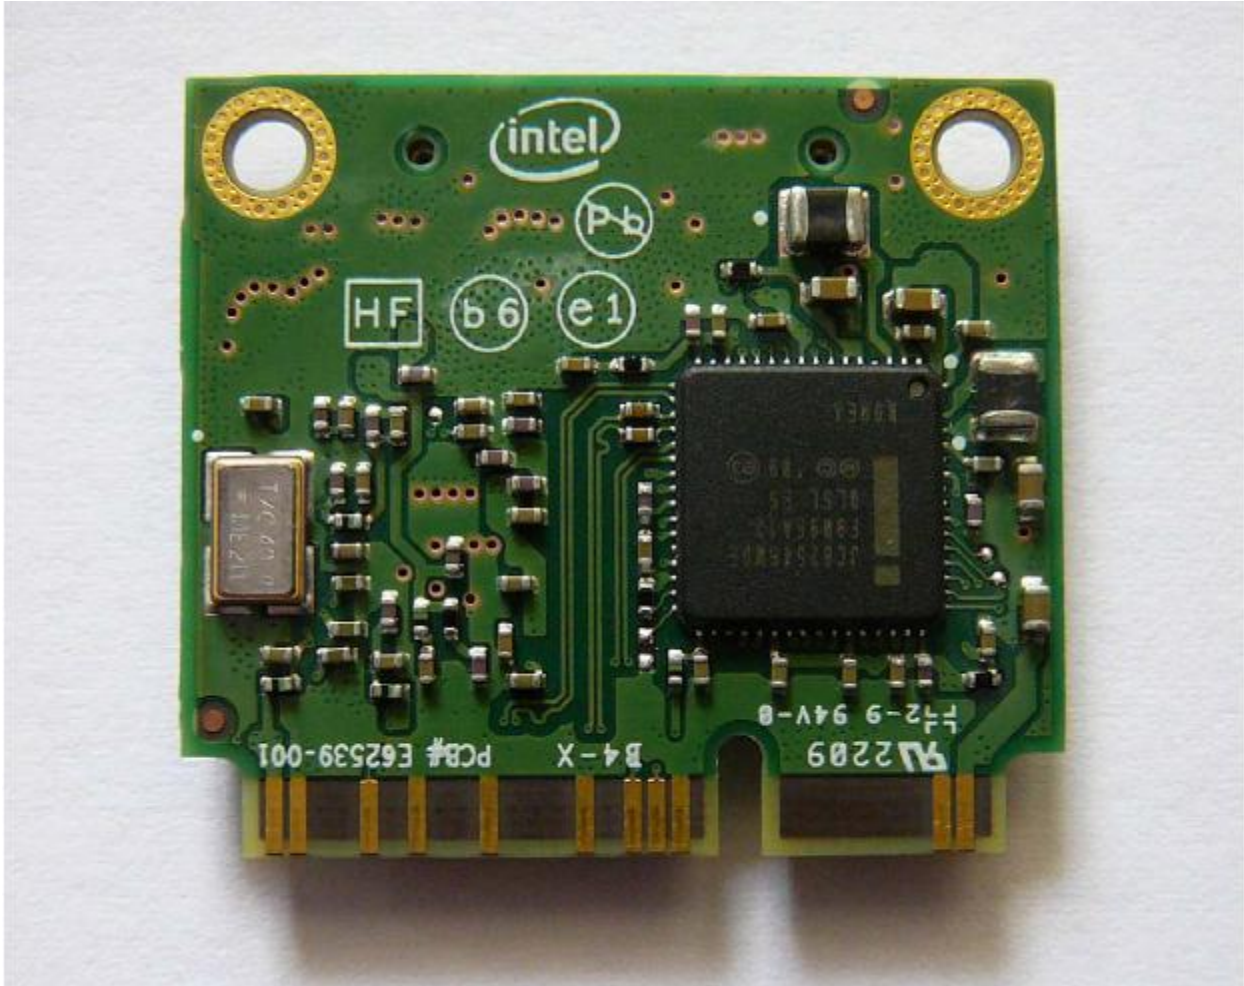

3. Internal Photograph of EUT

Brand Name: Getac / Model Name: S400

Brand Name: Getac / Model Name: S400

Brand Name: Getac / Model Name: S400

Brand Name: Getac / Model Name: S400

WWAN Module

Brand Name: Getac / Model Name: S400

Brand Name: Getac / Model Name: S400

Bluetooth Module

Brand Name: Getac / Model Name: S400

Brand Name: Getac / Model Name: S400

Brand Name: Getac / Model Name: S400

WLAN Module

Brand Name: Getac / Model Name: S400

Brand Name: Getac / Model Name: S400

Brand Name: Getac / Model Name: S400

Brand Name: Getac / Model Name: S400

WWAN Antenna (Tx / Rx)

Brand Name: Getac / Model Name: S400

WLAN Main Antenna (Tx / Rx)

Brand Name: Getac / Model Name: S400