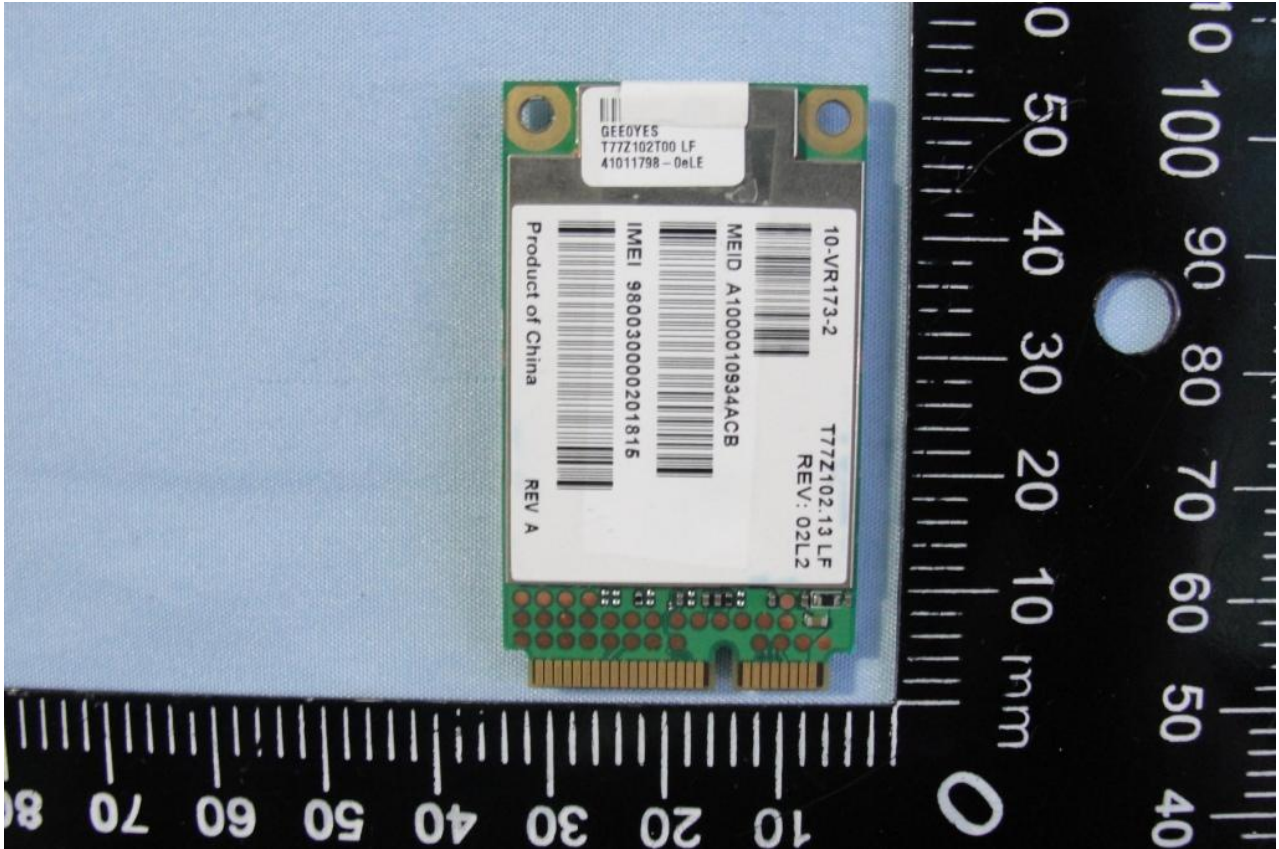

3. Internal Photograph of EUT

Brand Name: Getac / Model Name: S400

Brand Name: Getac / Model Name: S400

Brand Name: Getac / Model Name: S400

Brand Name: Getac / Model Name: S400

WWAN Module

Brand Name: Getac / Model Name: S400

Brand Name: Getac / Model Name: S400

Bluetooth Module

Brand Name: Getac / Model Name: S400

Brand Name: Getac / Model Name: S400

Brand Name: Getac / Model Name: S400

WLAN Module

Brand Name: Getac / Model Name: S400

Brand Name: Getac / Model Name: S400

Brand Name: Getac / Model Name: S400

Brand Name: Getac / Model Name: S400

WWAN Antenna (Tx / Rx)

Brand Name: Getac / Model Name: S400

WLAN Main Antenna (Tx / Rx)

Brand Name: Getac / Model Name: S400