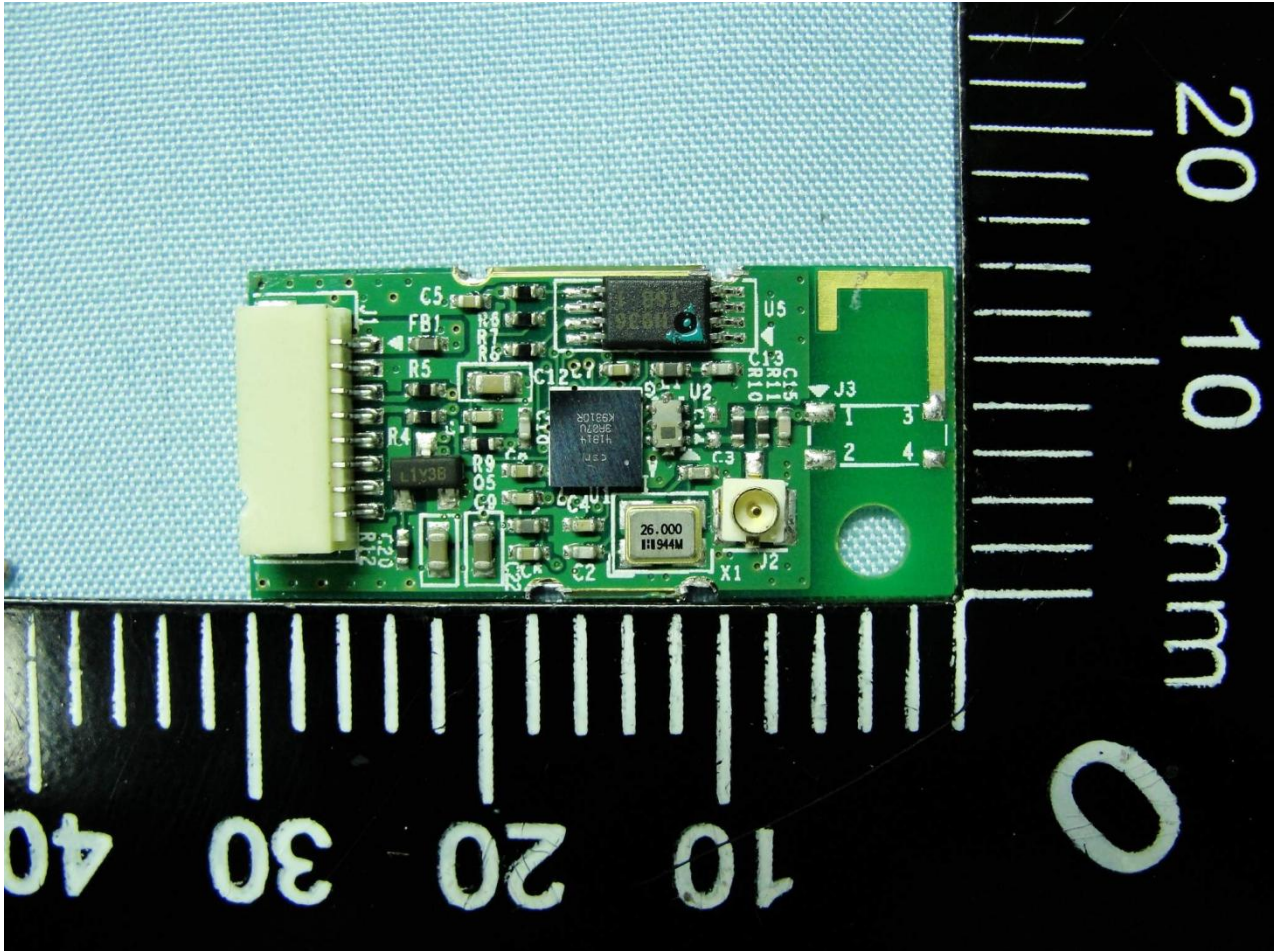

3. Internal Photograph of EUT

Brand Name: Getac / Model Name: S400

Brand Name: Getac / Model Name: S400

Brand Name: Getac / Model Name: S400

Brand Name: Getac / Model Name: S400

WWAN Module

Brand Name: Getac / Model Name: S400

Brand Name: Getac / Model Name: S400

Bluetooth Module

Brand Name: Getac / Model Name: S400

Brand Name: Getac / Model Name: S400

Brand Name: Getac / Model Name: S400

WLAN Module

Brand Name: Getac / Model Name: S400