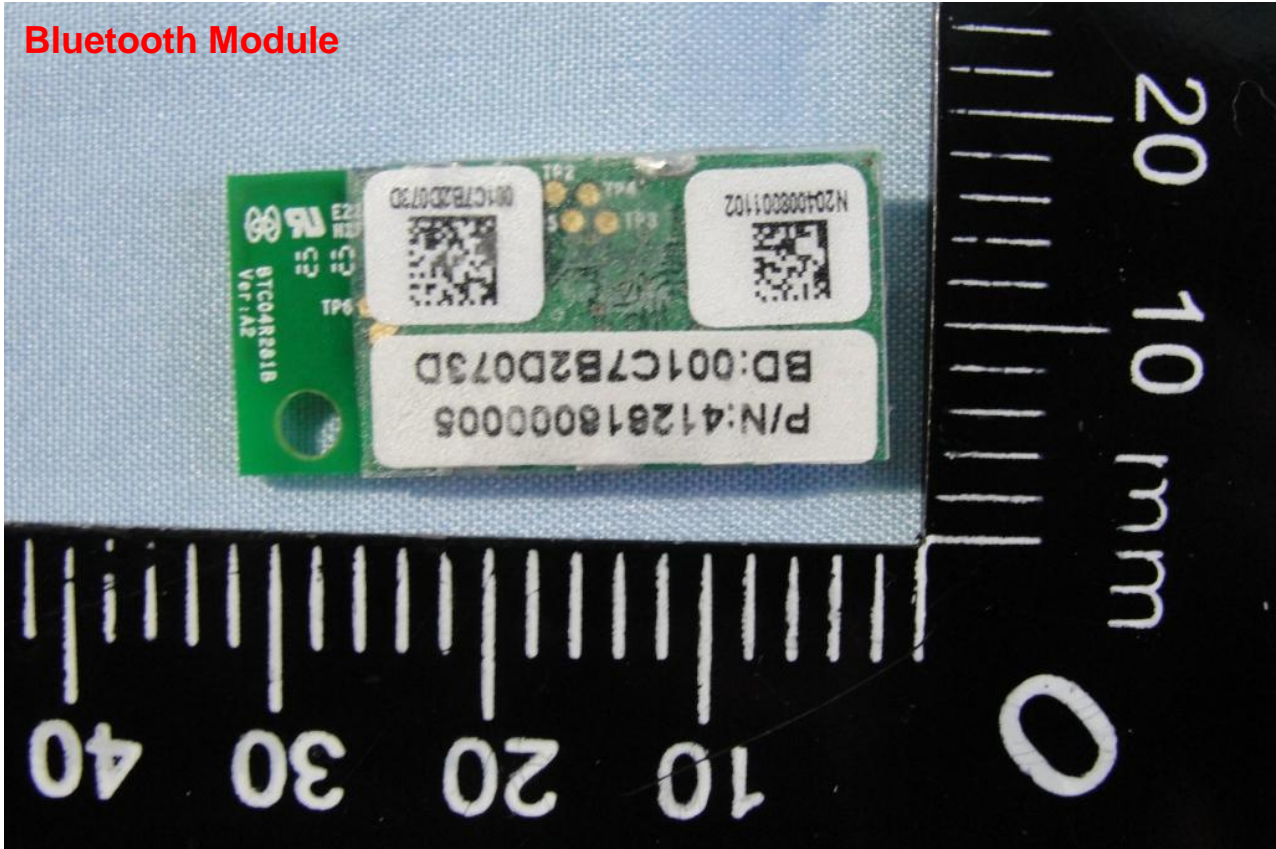

3. Internal Photograph of EUT

Brand Name: Getac / Model Name: S400

Brand Name: Getac / Model Name: S400

Brand Name: Getac / Model Name: S400

Brand Name: Getac / Model Name: S400

Bluetooth Module

Brand Name: Getac / Model Name: S400

Brand Name: Getac / Model Name: S400

Brand Name: Getac / Model Name: S400

WLAN Module

Brand Name: Getac / Model Name: S400

Brand Name: Getac / Model Name: S400

Brand Name: Getac / Model Name: S400

Brand Name: Getac / Model Name: S400

Brand Name: Getac / Model Name: S400

GPS Antenna (Rx Only)