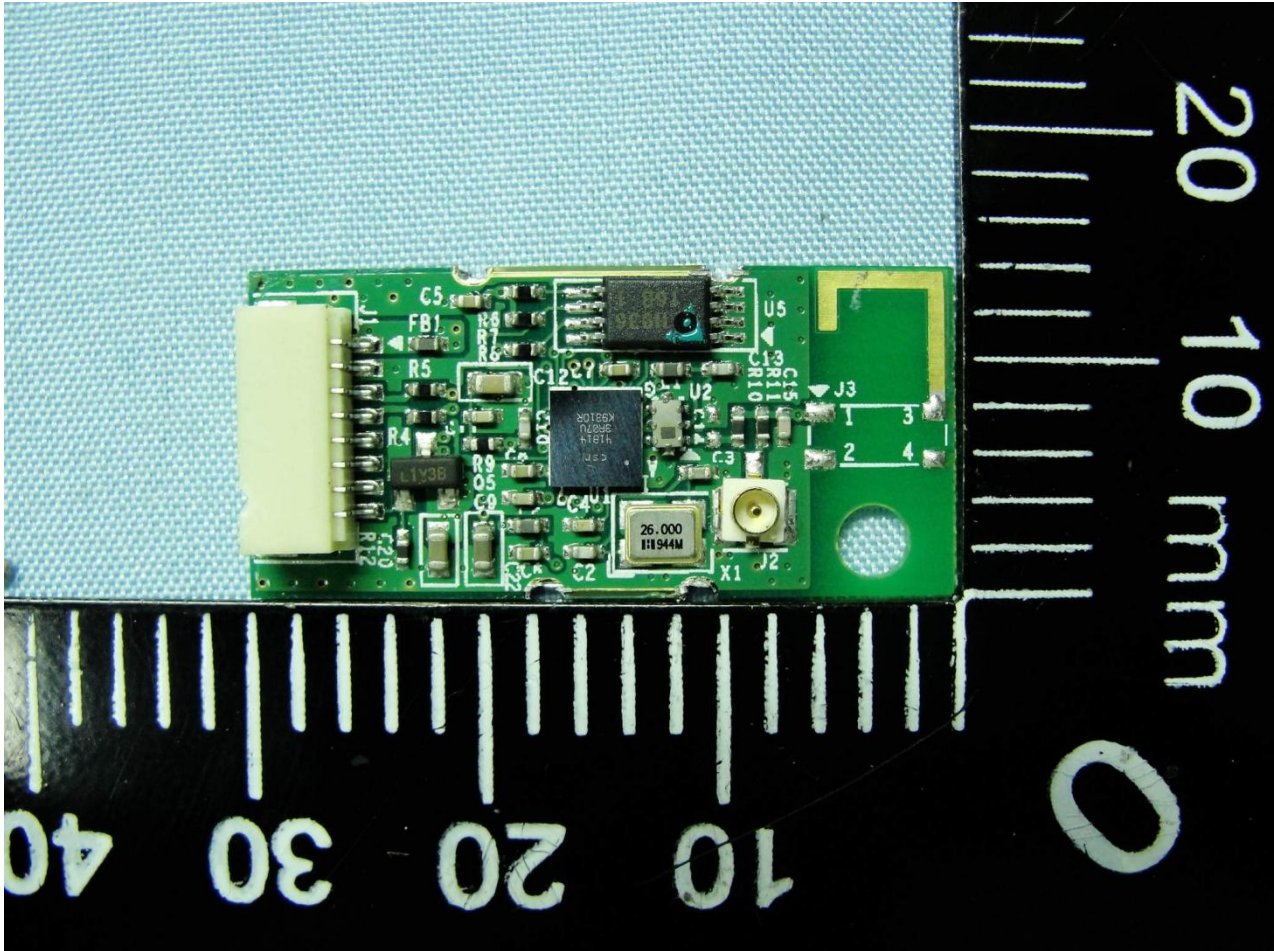

3. Internal Photograph of EUT

Brand Name: Getac / Model Name: S400

Brand Name: Getac / Model Name: S400

Brand Name: Getac / Model Name: S400

Brand Name: Getac / Model Name: S400

Bluetooth Module

Brand Name: Getac / Model Name: S400

Brand Name: Getac / Model Name: S400

Brand Name: Getac / Model Name: S400

WLAN Module

Brand Name: Getac / Model Name: S400

Brand Name: Getac / Model Name: S400

Brand Name: Getac / Model Name: S400

Brand Name: Getac / Model Name: S400

Brand Name: Getac / Model Name: S400

GPS Antenna (Rx Only)