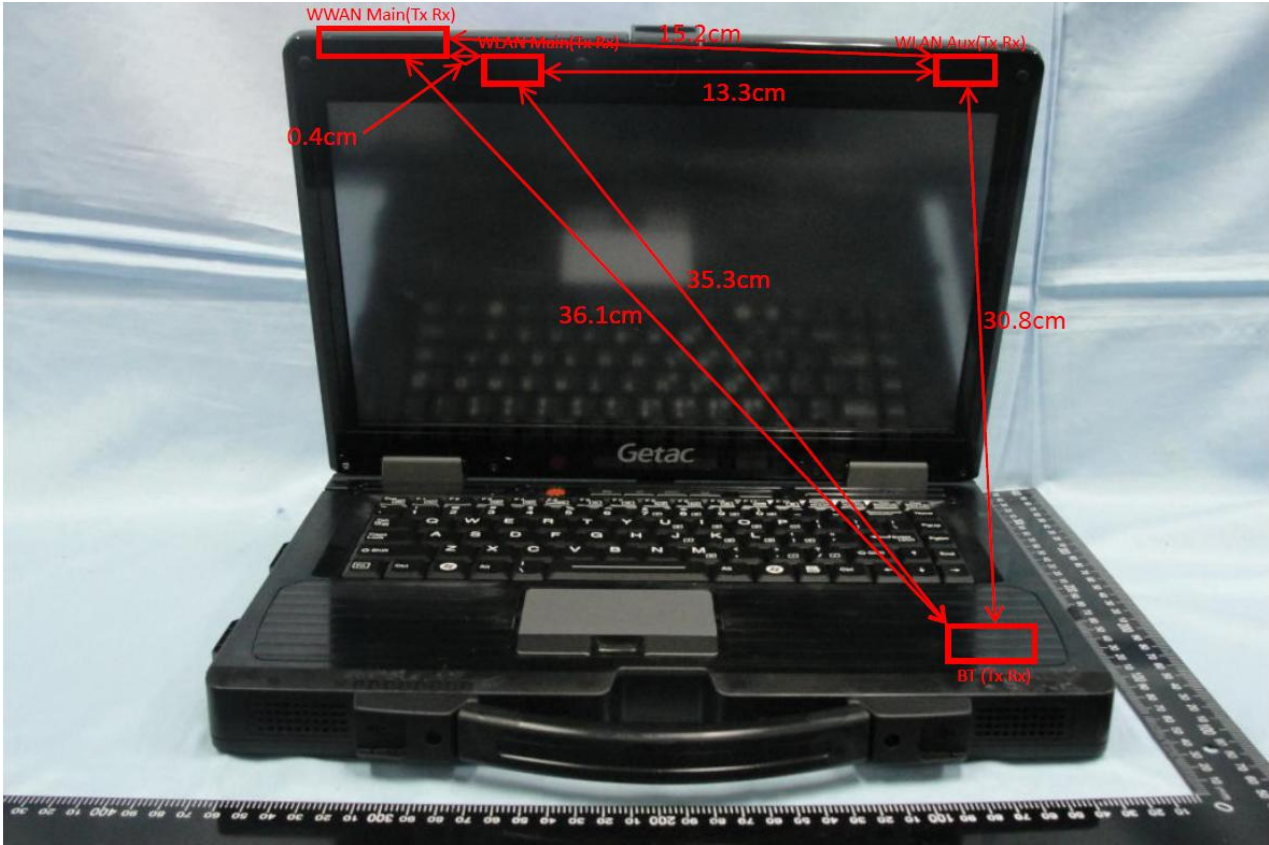

Brand Name: Getac / Model Name: S400