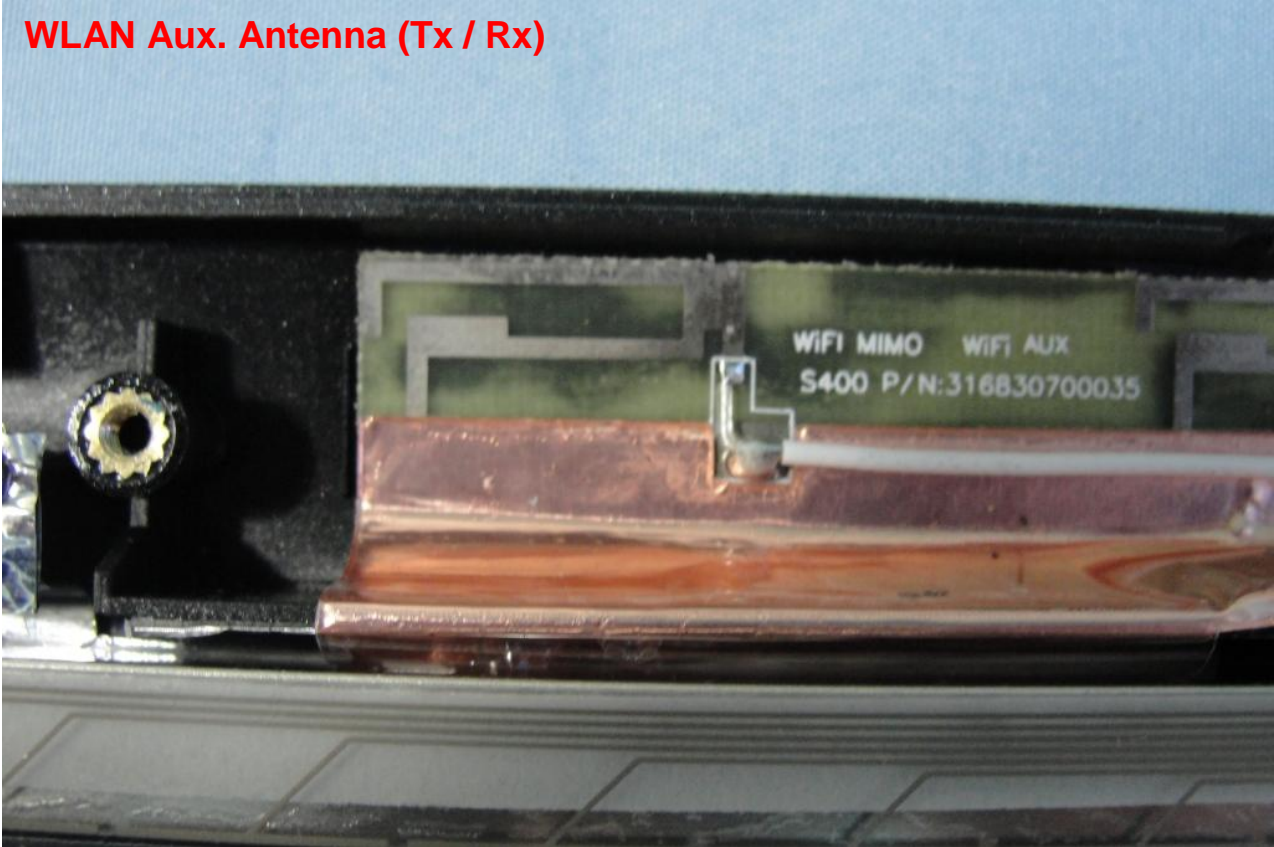

WLAN Main Antenna (Tx / Rx)

Brand Name: Getac / Model Name: S400

WLAN Aux. Antenna (Tx / Rx)

Brand Name: Getac / Model Name: S400

WLAN Aux. Antenna (Tx / Rx)

Brand Name: Getac / Model Name: S400

Bluetooth Antenna (Tx / Rx)

Brand Name: Getac / Model Name: S400

GPS Antenna (Rx Only)