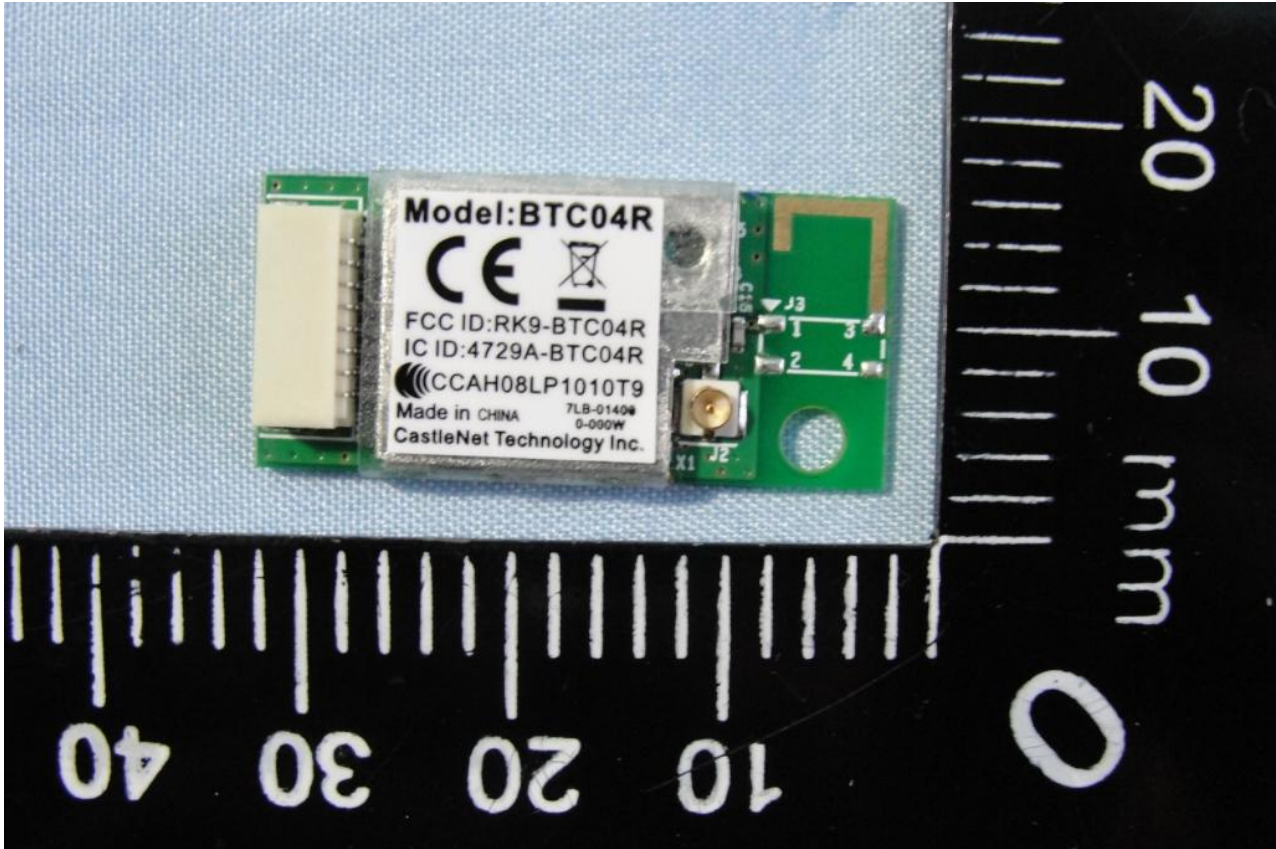

3. Internal Photograph of EUT

Brand Name: Getac / Model Name: S400

Brand Name: Getac / Model Name: S400

Brand Name: Getac / Model Name: S400

Brand Name: Getac / Model Name: S400

Bluetooth Module

Brand Name: Getac / Model Name: S400

Brand Name: Getac / Model Name: S400

Brand Name: Getac / Model Name: S400

WLAN Module

Brand Name: Getac / Model Name: S400

Brand Name: Getac / Model Name: S400

Brand Name: Getac / Model Name: S400

Brand Name: Getac / Model Name: S400

Brand Name: Getac / Model Name: S400

GPS Antenna (Rx Only)