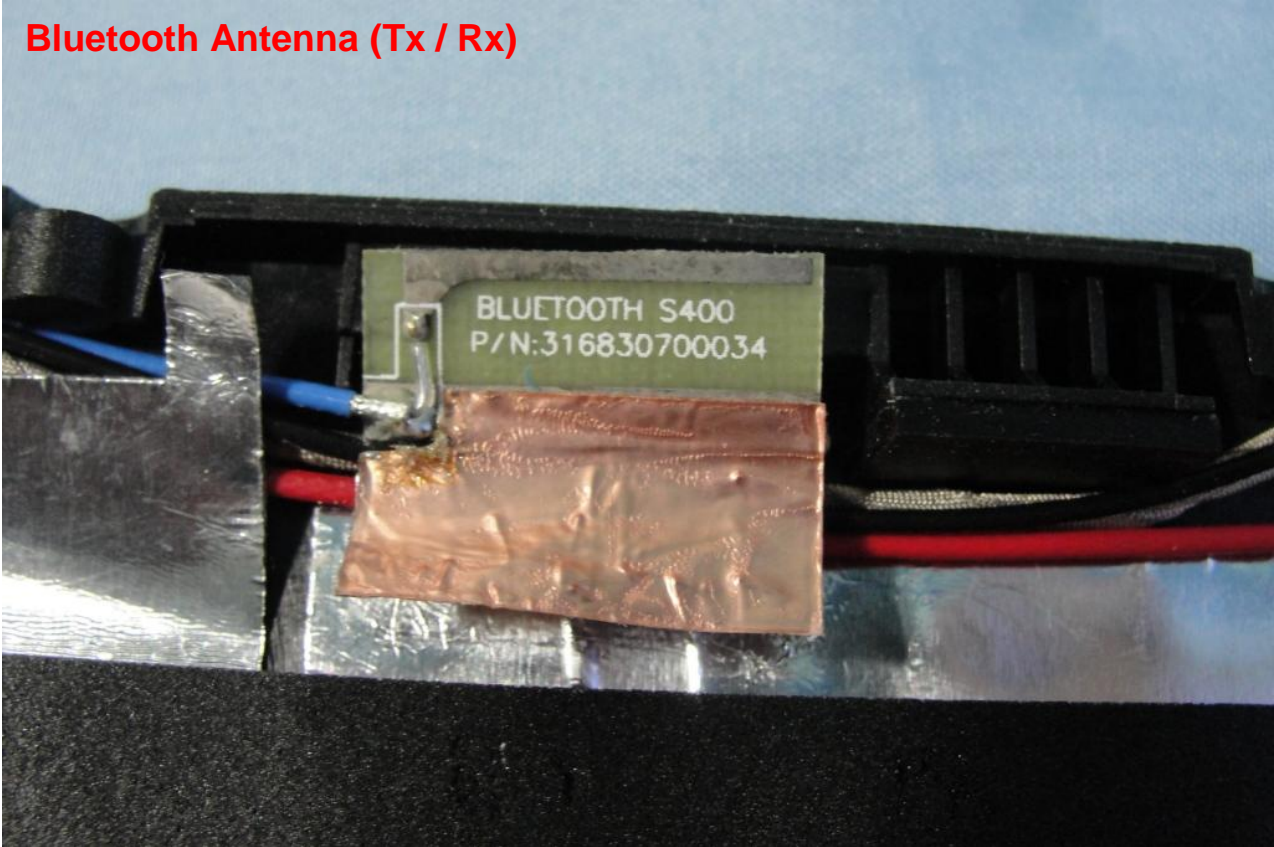

WLAN Main Antenna (Tx / Rx)

Brand Name: Getac / Model Name: S400

WLAN Aux. Antenna (Tx / Rx)

Brand Name: Getac / Model Name: S400

WLAN Aux. Antenna (Tx / Rx)

Brand Name: Getac / Model Name: S400

Bluetooth Antenna (Tx / Rx)

Brand Name: Getac / Model Name: S400

GPS Antenna (Rx Only)