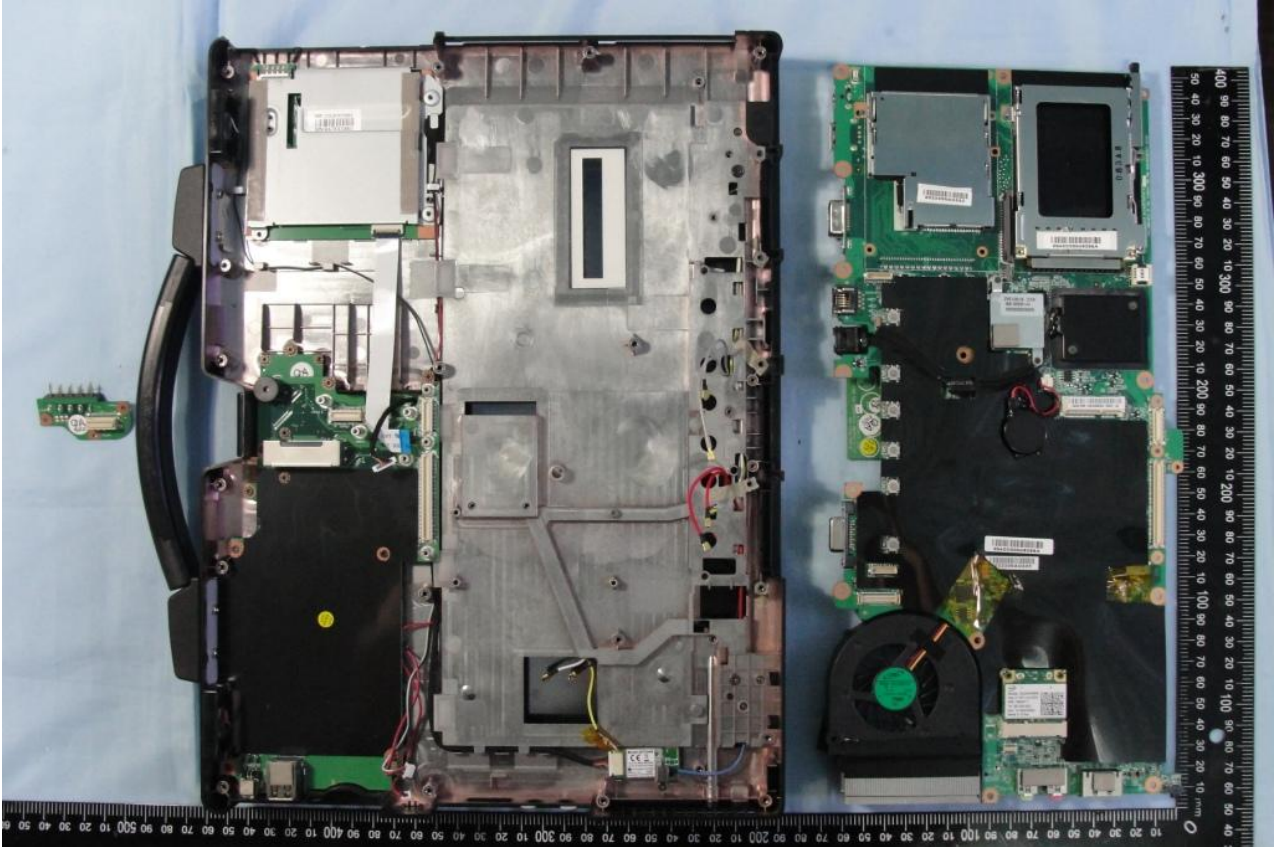

3. Internal Photograph of EUT

Brand Name: Getac / Model Name: S400

Brand Name: Getac / Model Name: S400

Brand Name: Getac / Model Name: S400

Brand Name: Getac / Model Name: S400

Bluetooth Module

Brand Name: Getac / Model Name: S400

Brand Name: Getac / Model Name: S400

Brand Name: Getac / Model Name: S400

WLAN Module

Brand Name: Getac / Model Name: S400

Brand Name: Getac / Model Name: S400

Brand Name: Getac / Model Name: S400

Brand Name: Getac / Model Name: S400

WLAN Main Antenna (Tx / Rx)

Brand Name: Getac / Model Name: S400

WLAN Aux. Antenna (Tx / Rx)

Brand Name: Getac / Model Name: S400

WLAN Aux. Antenna (Tx / Rx)

Brand Name: Getac / Model Name: S400

Bluetooth Antenna (Tx / Rx)

Brand Name: Getac / Model Name: S400

GPS Antenna (Rx Only)