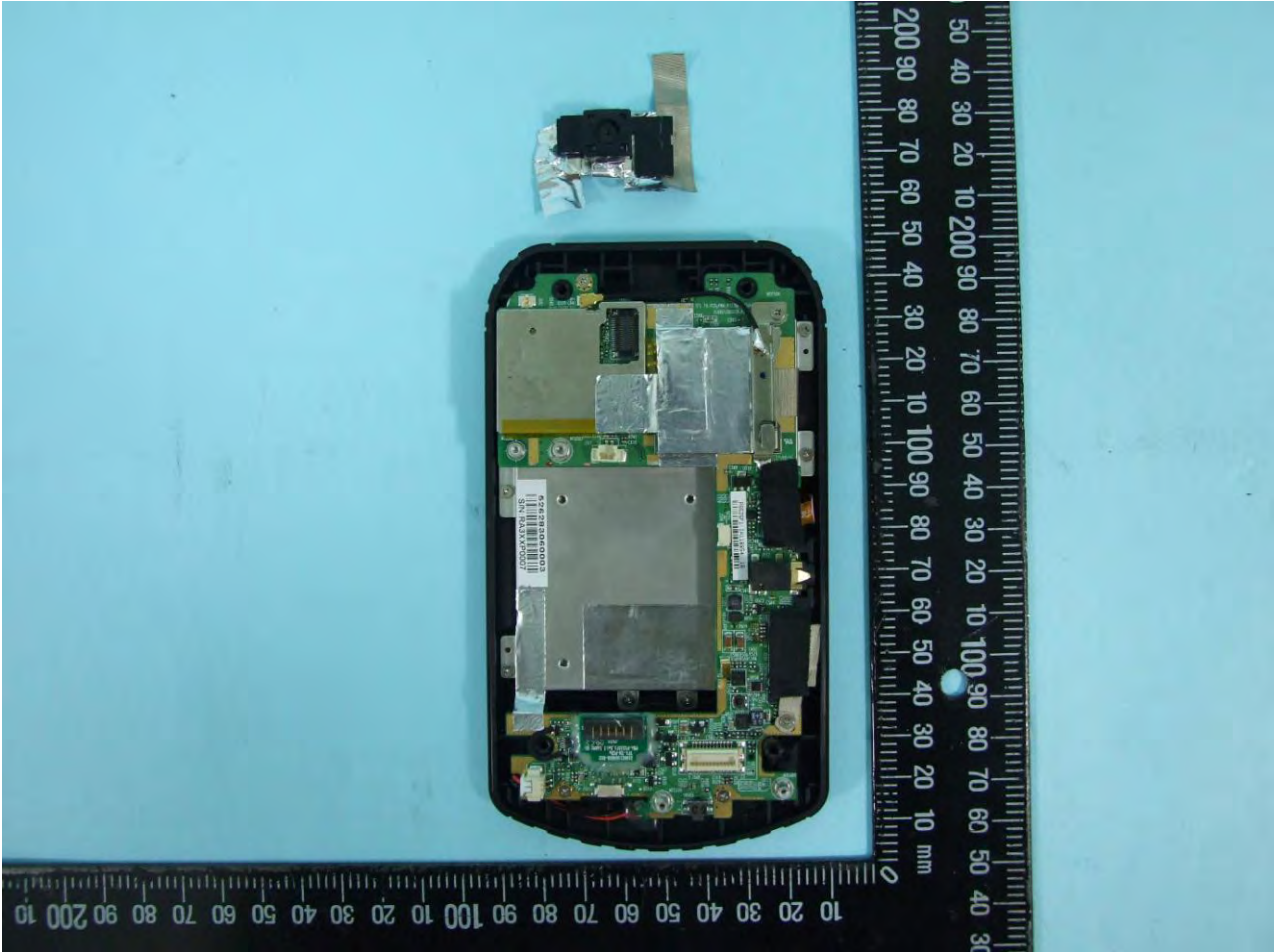

**Sample A: PDA with Camera**

(Brand and Model Names are as follows:

Getac PS535F / Topcon FC-25A / Sokkia SHC25A)

**Sample A:** PDA with Camera

(Brand and Model Names are as follows:

Getac PS535F / Topcon FC-25A / Sokkia SHC25A)

**Sample A: PDA with Camera**

(Brand and Model Names are as follows:

Getac PS535F / Topcon FC-25A / Sokkia SHC25A)

**Sample A: PDA with Camera**

(Brand and Model Names are as follows:

Getac PS535F / Topcon FC-25A / Sokkia SHC25A)