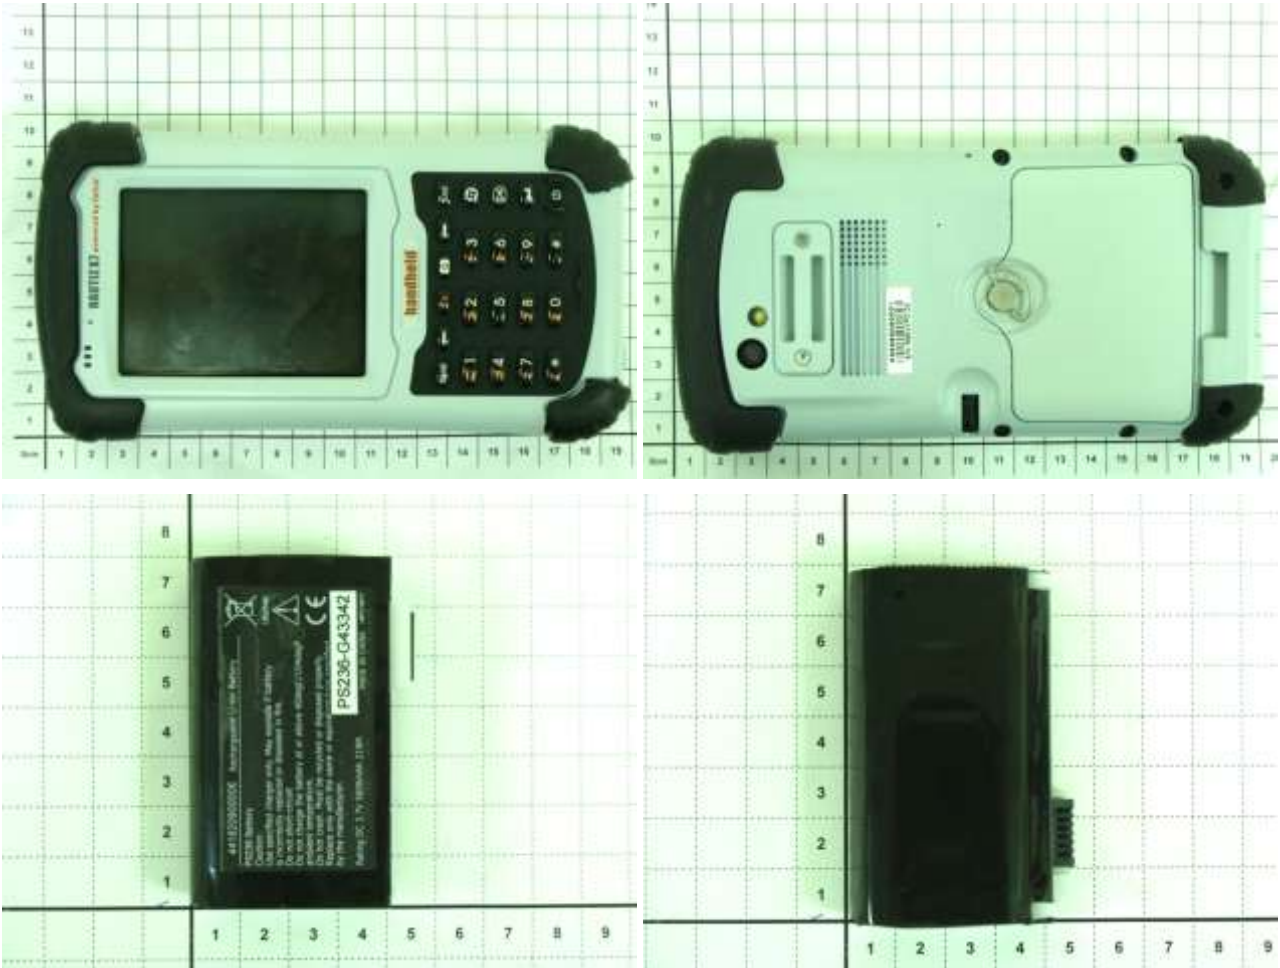

Appendix D. Product Photos

Antenna Location :

Appendix E. Test Setup Photos

Right Cheek

Right Tilted

Left Cheek

Left Tilted

Face of the DUT with Phantom 1.5 cm Gap

Bottom of the DUT with Phantom 1.5 cm Gap