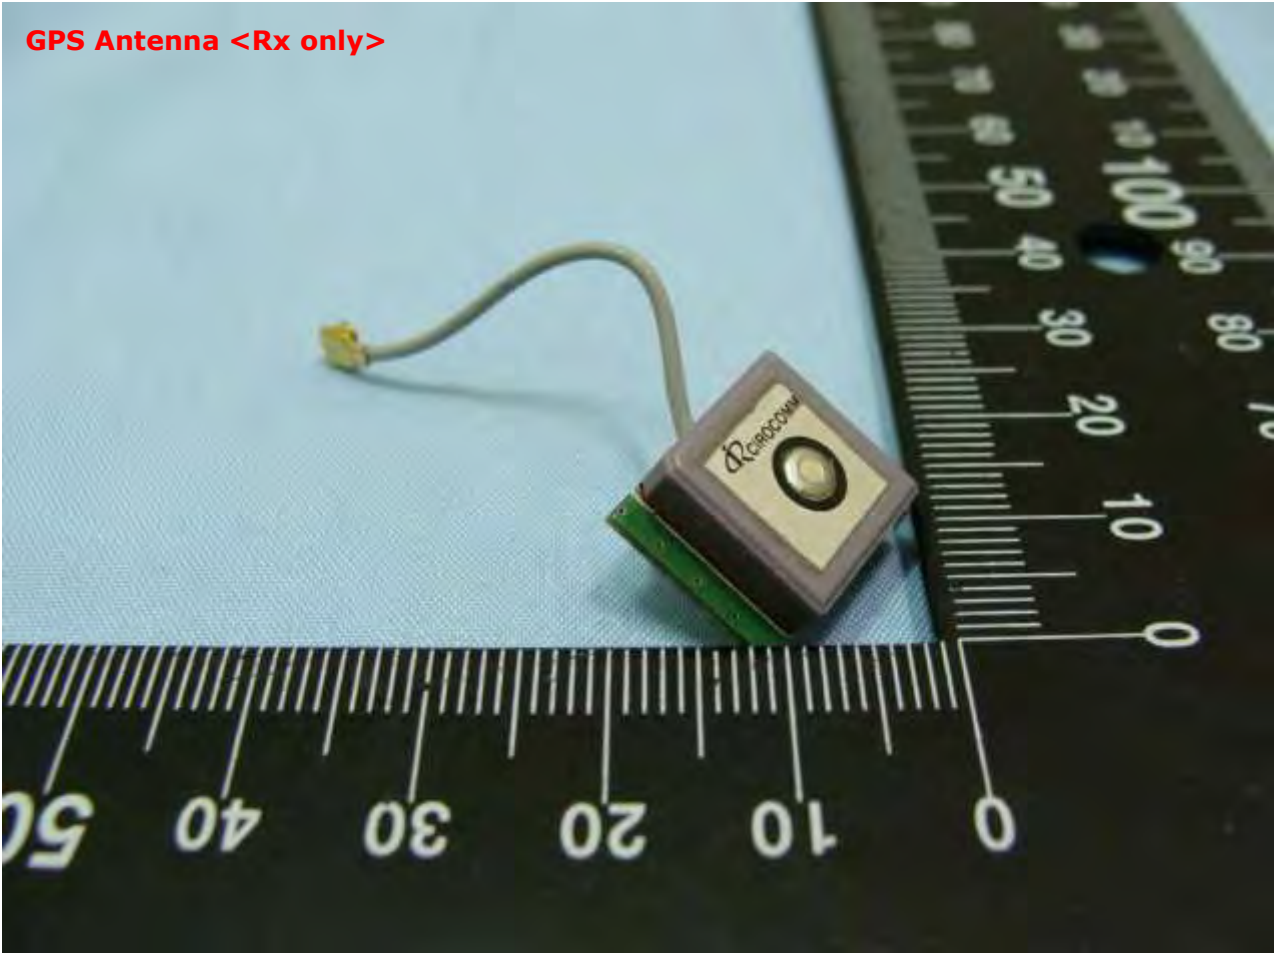

Model Name: PS236

WWAN Antenna <Tx/Rx>

Model Name: PS236

**WLAN Antenna <Tx/Rx>**

Model Name: PS236

Model Name: PS236

GPS Antenna <Rx only>

Model Name: PS236