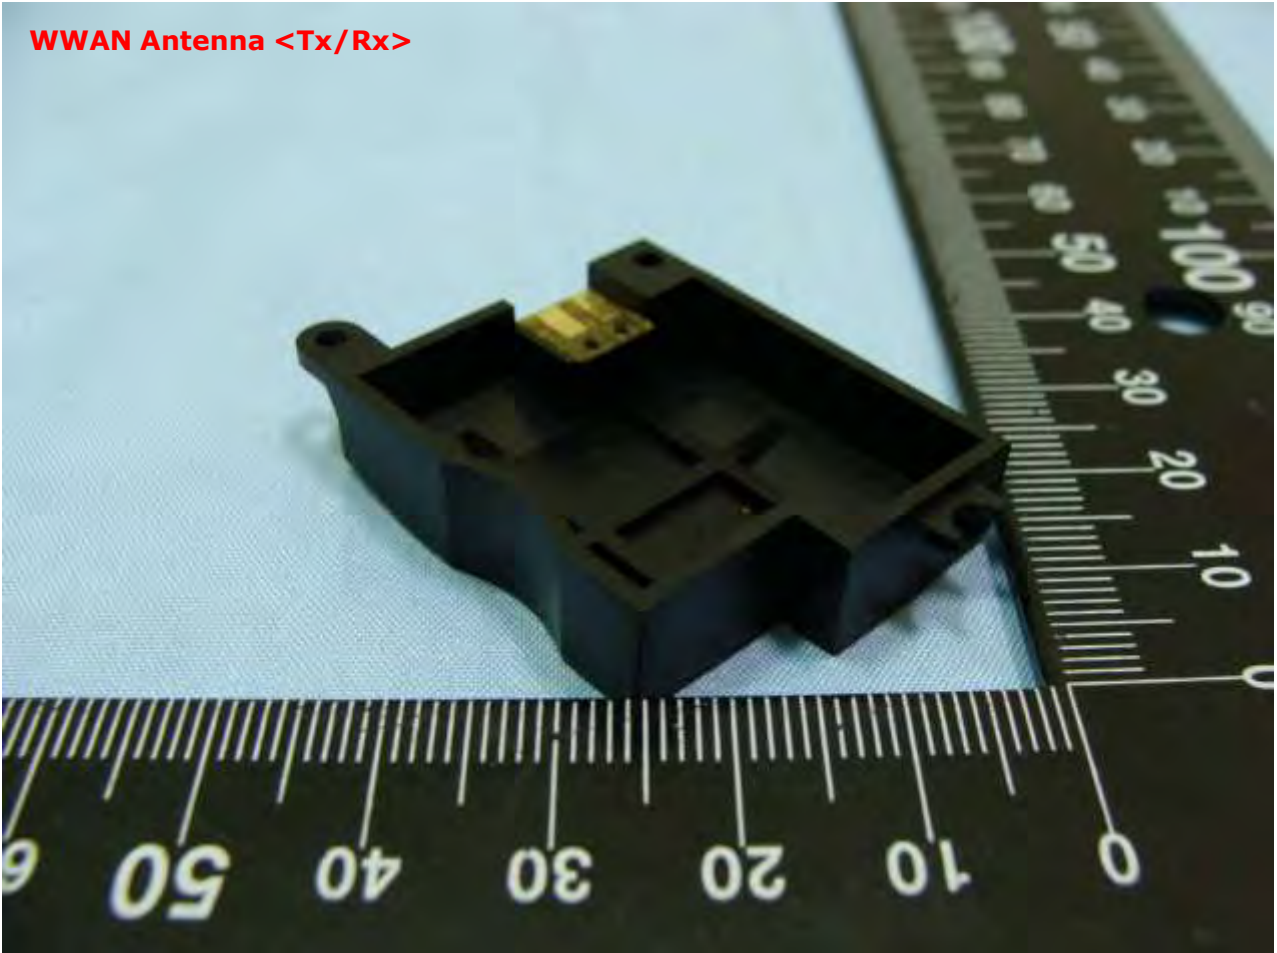

Model Name: PS236

WWAN Antenna <Tx/Rx>