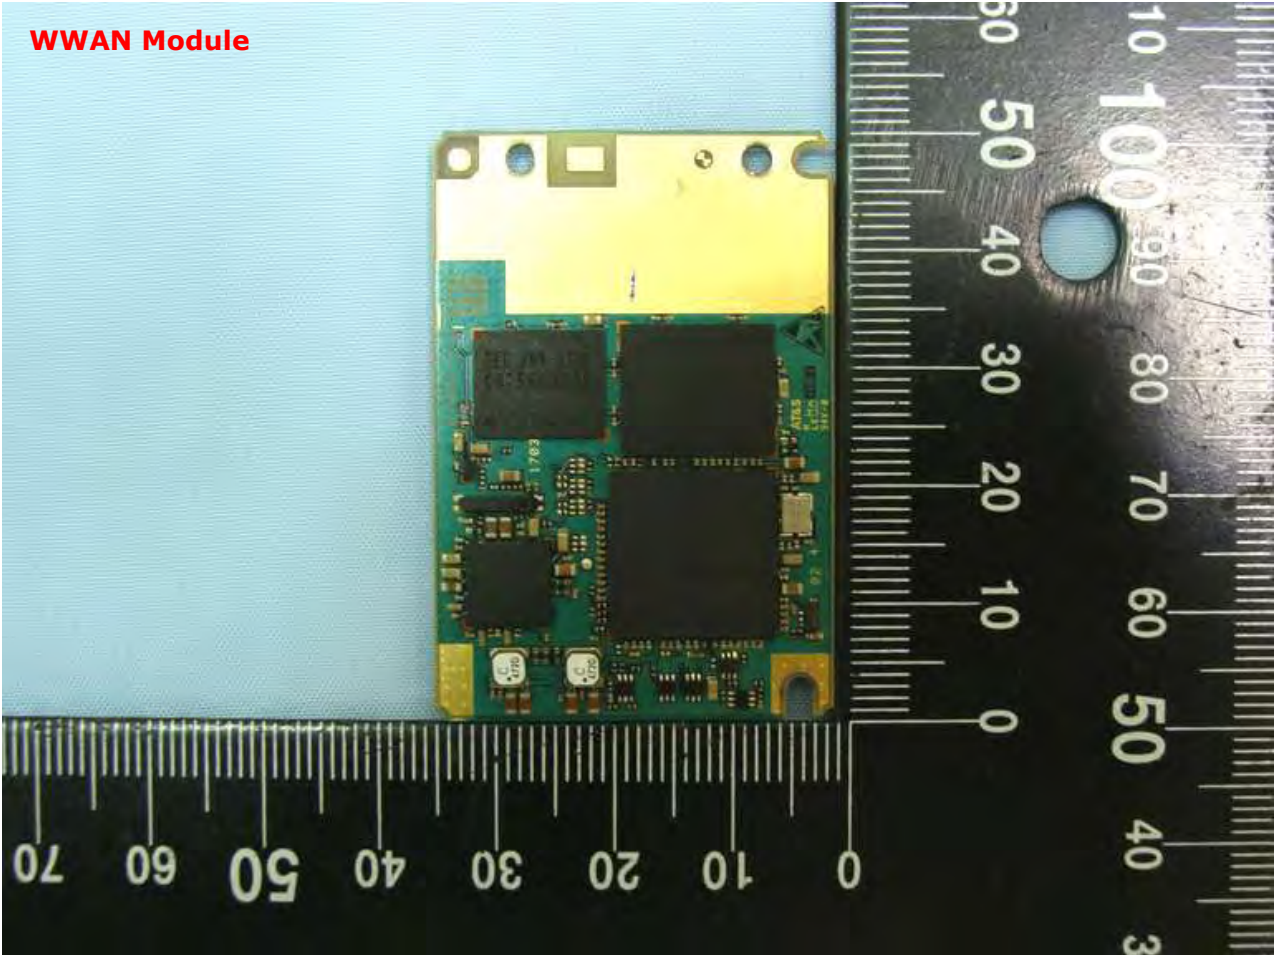

WWAN Module

Model Name: PS236

Model Name: PS236

**WWAN Module**

Model Name: PS236

Model Name: PS236

Model Name: PS236

WWAN Antenna <Tx/Rx>