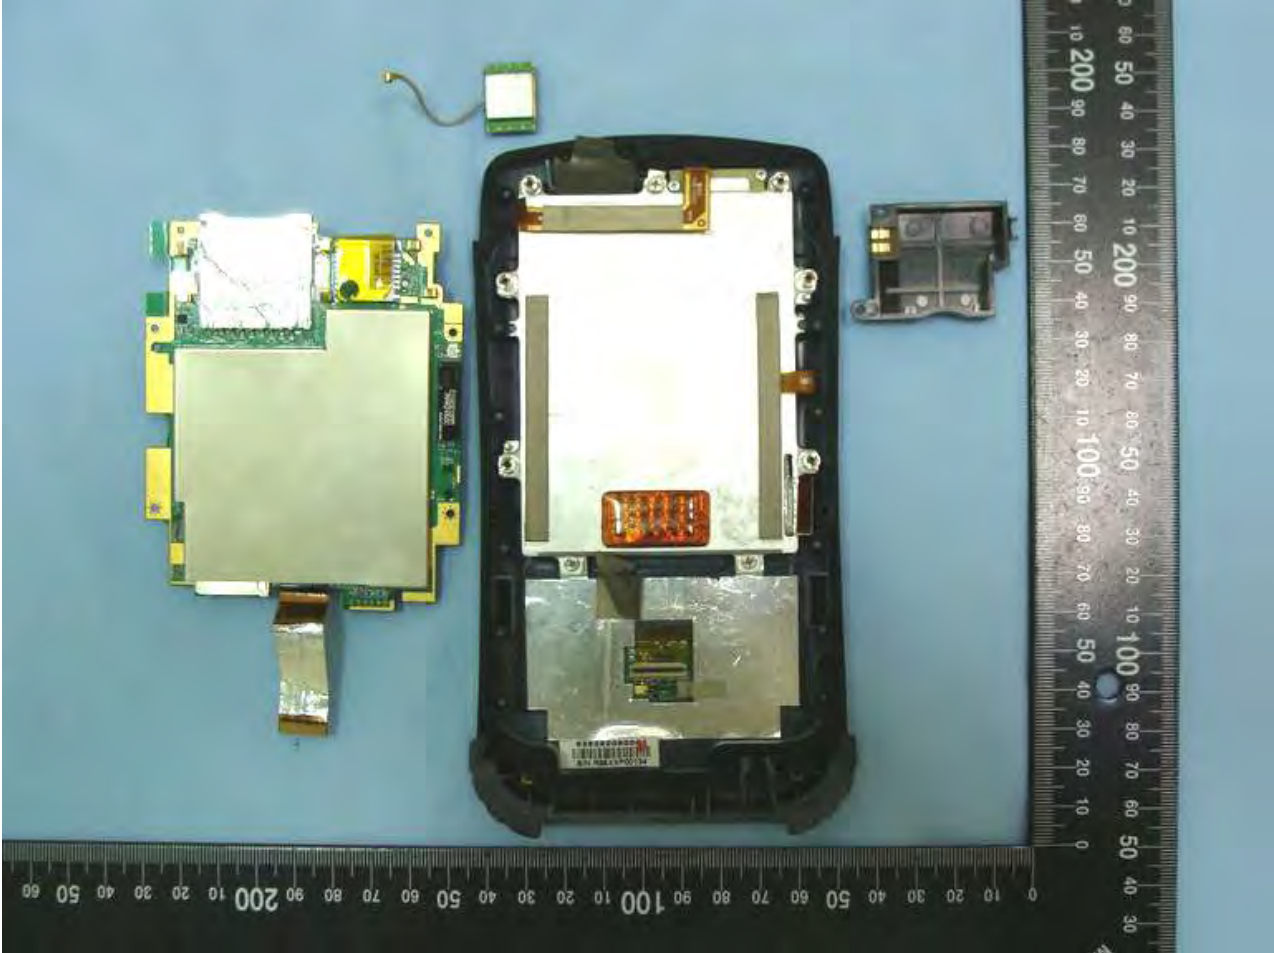

Model Name: PS236