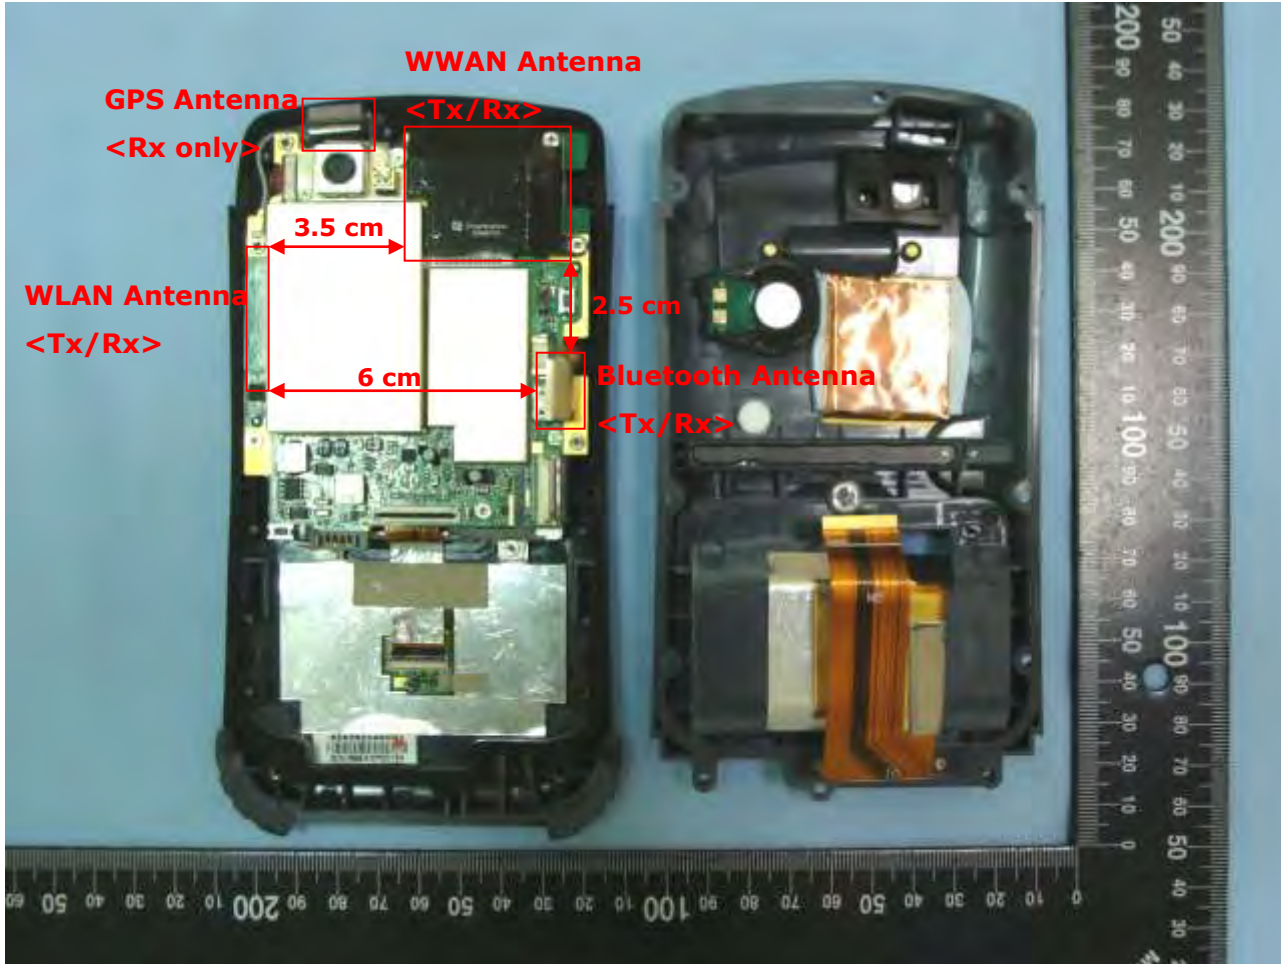

WWAN Module

Model Name: PS236

Model Name: PS236

**WWAN Module**

Model Name: PS236

Model Name: PS236

Model Name: PS236

WWAN Antenna <Tx/Rx>