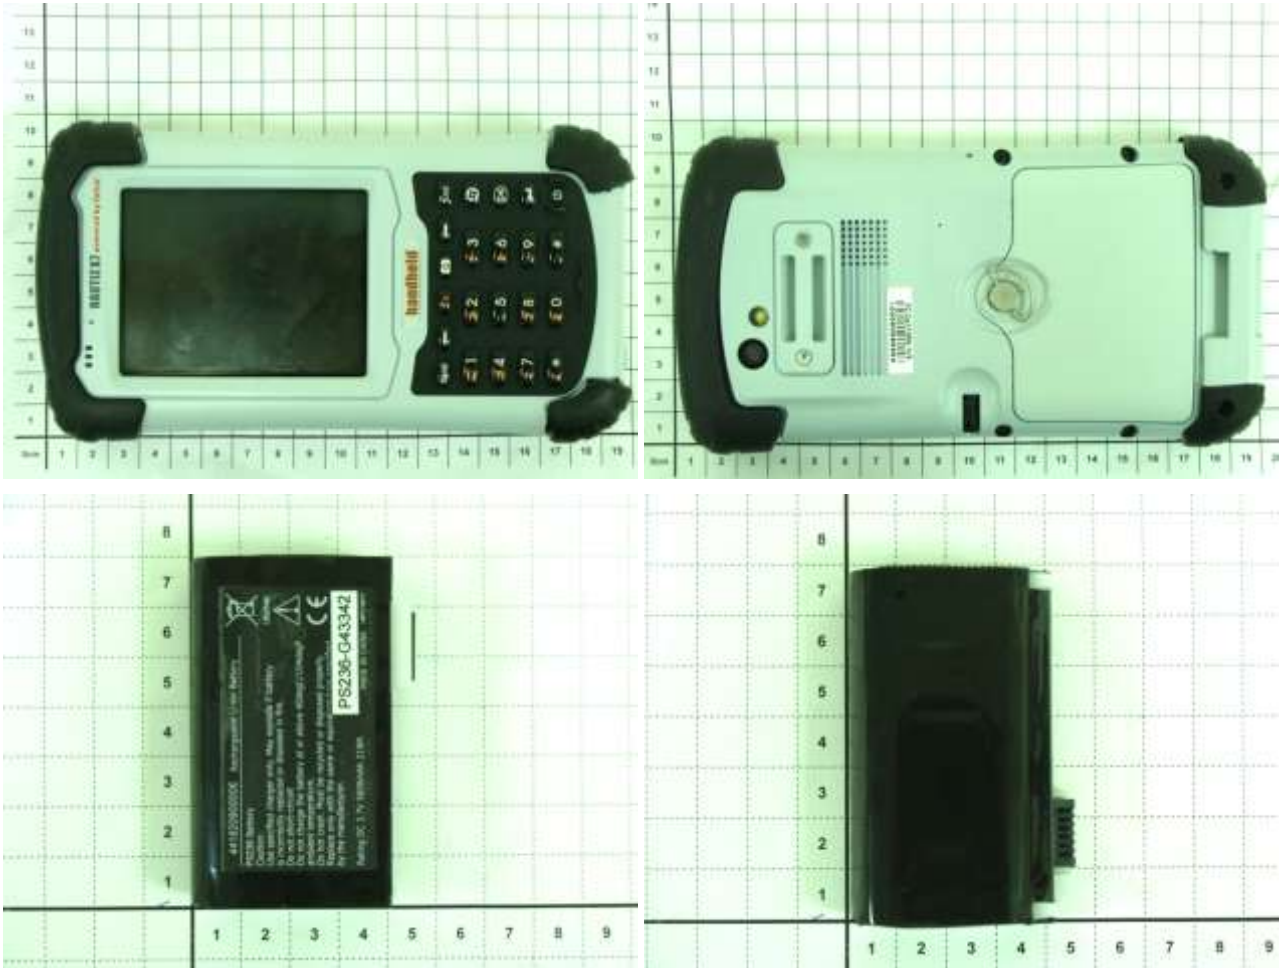

Appendix D. Product Photos

Antenna Location :

Appendix E. Test Setup Photos

Right Cheek

Right Tilted

Left Cheek

Left Tilted

Face of the DUT with Phantom 1.5 cm Gap

Bottom of the DUT with Phantom 1.5 cm Gap