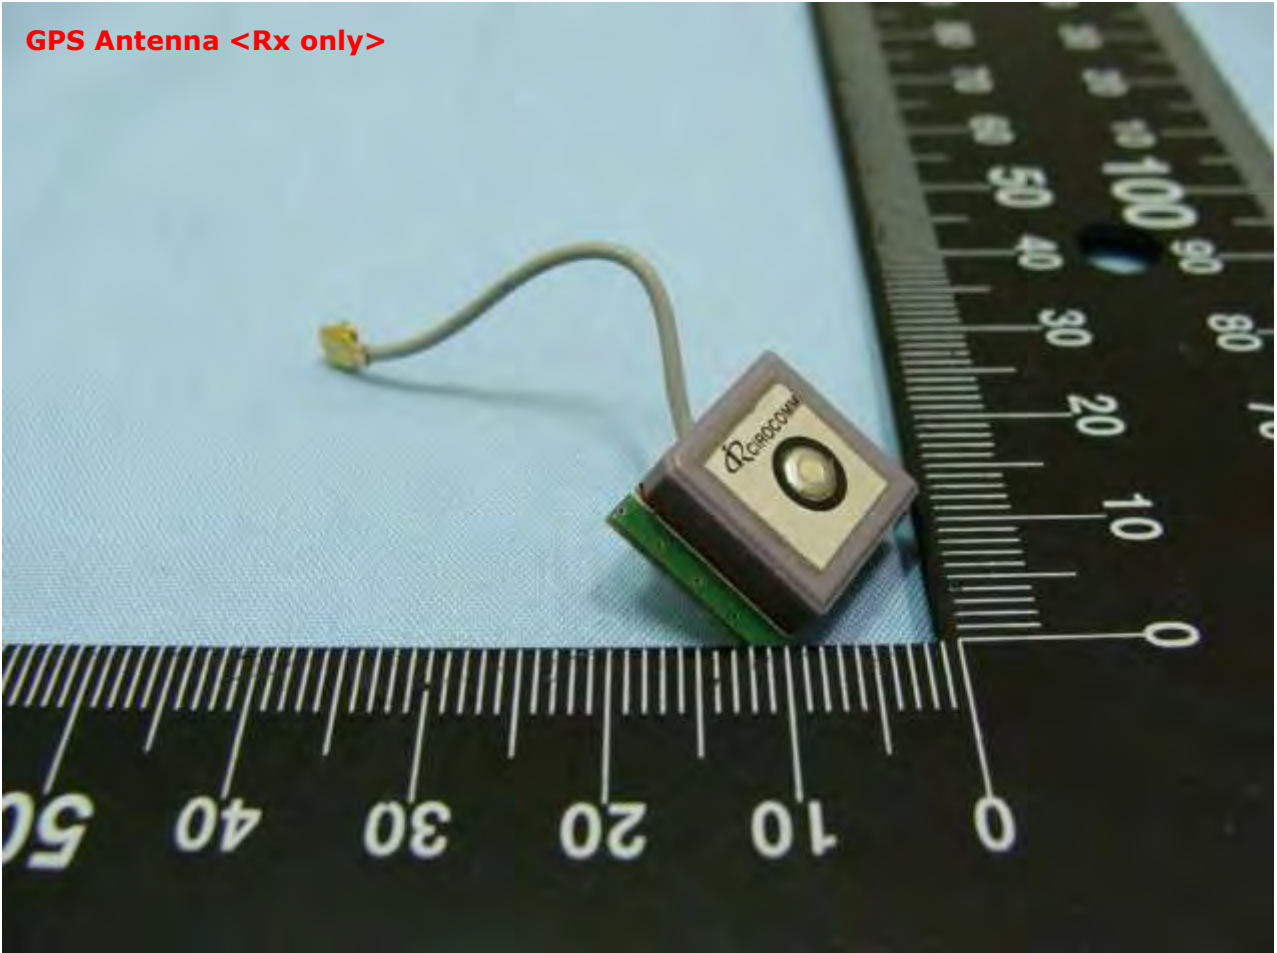

Model Name: PS236

GPS Antenna <Rx only>