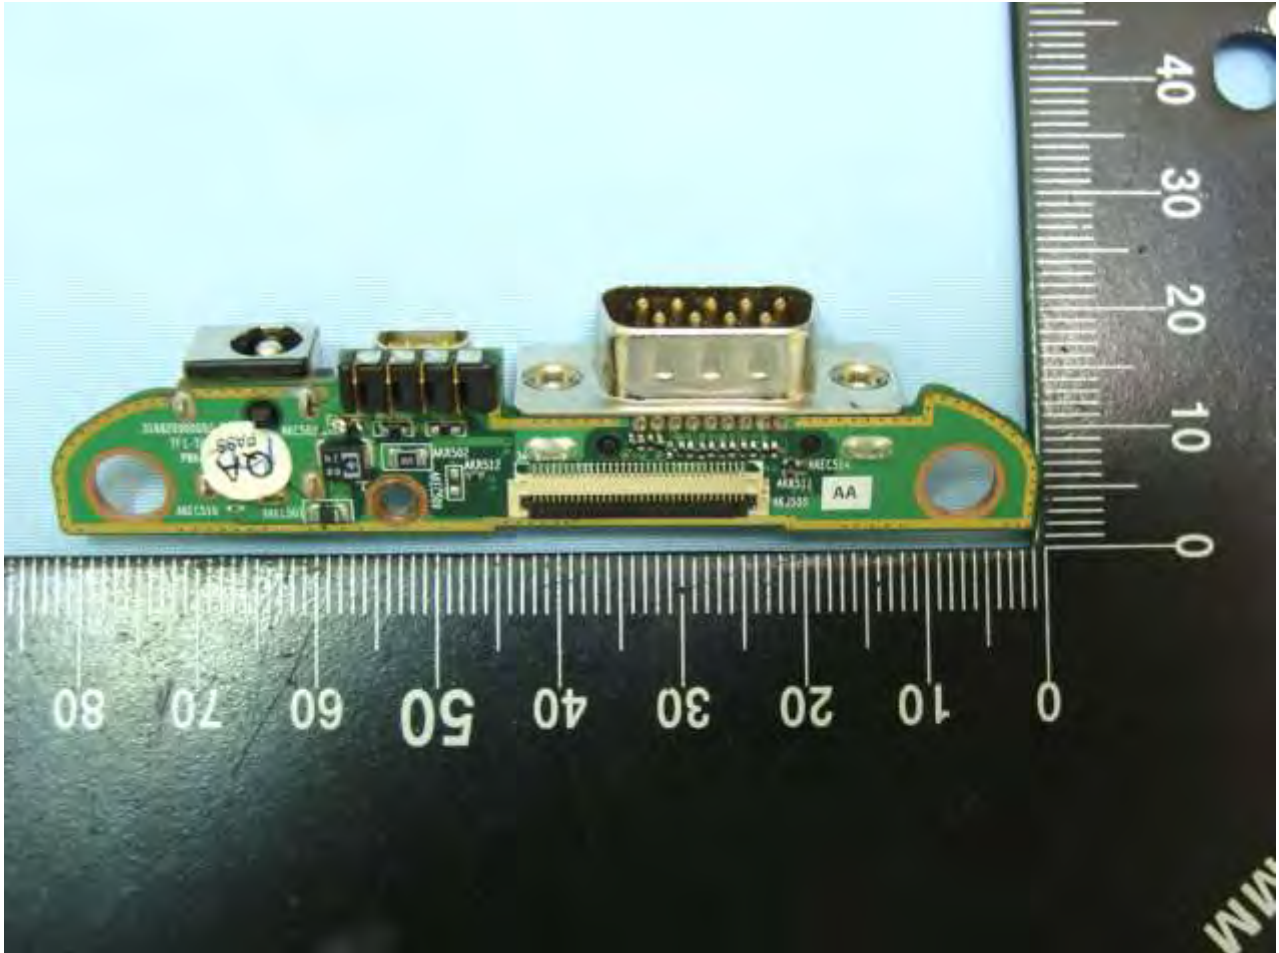

Model Name: PS236