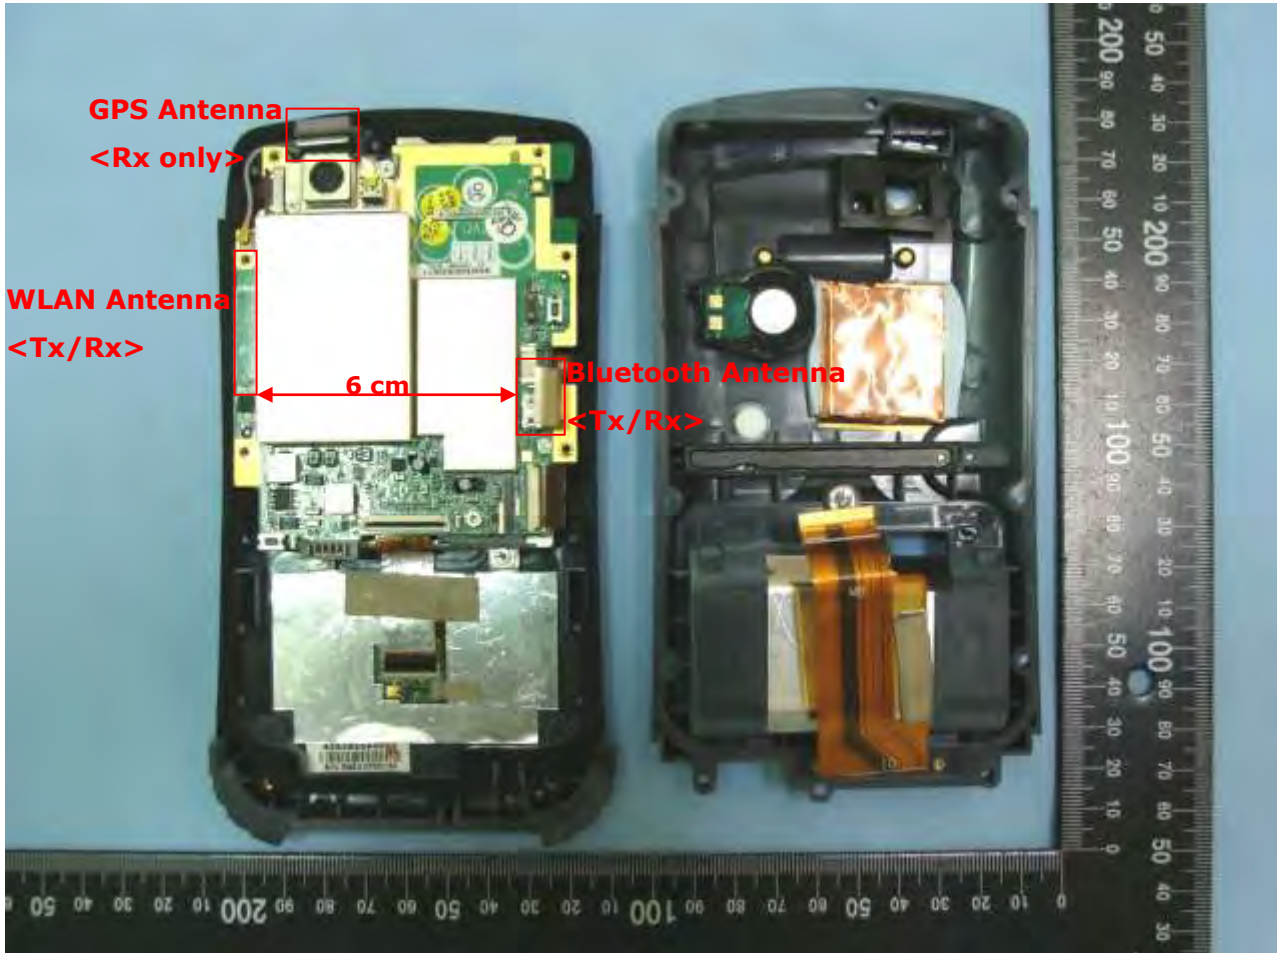

Model Name: PS236