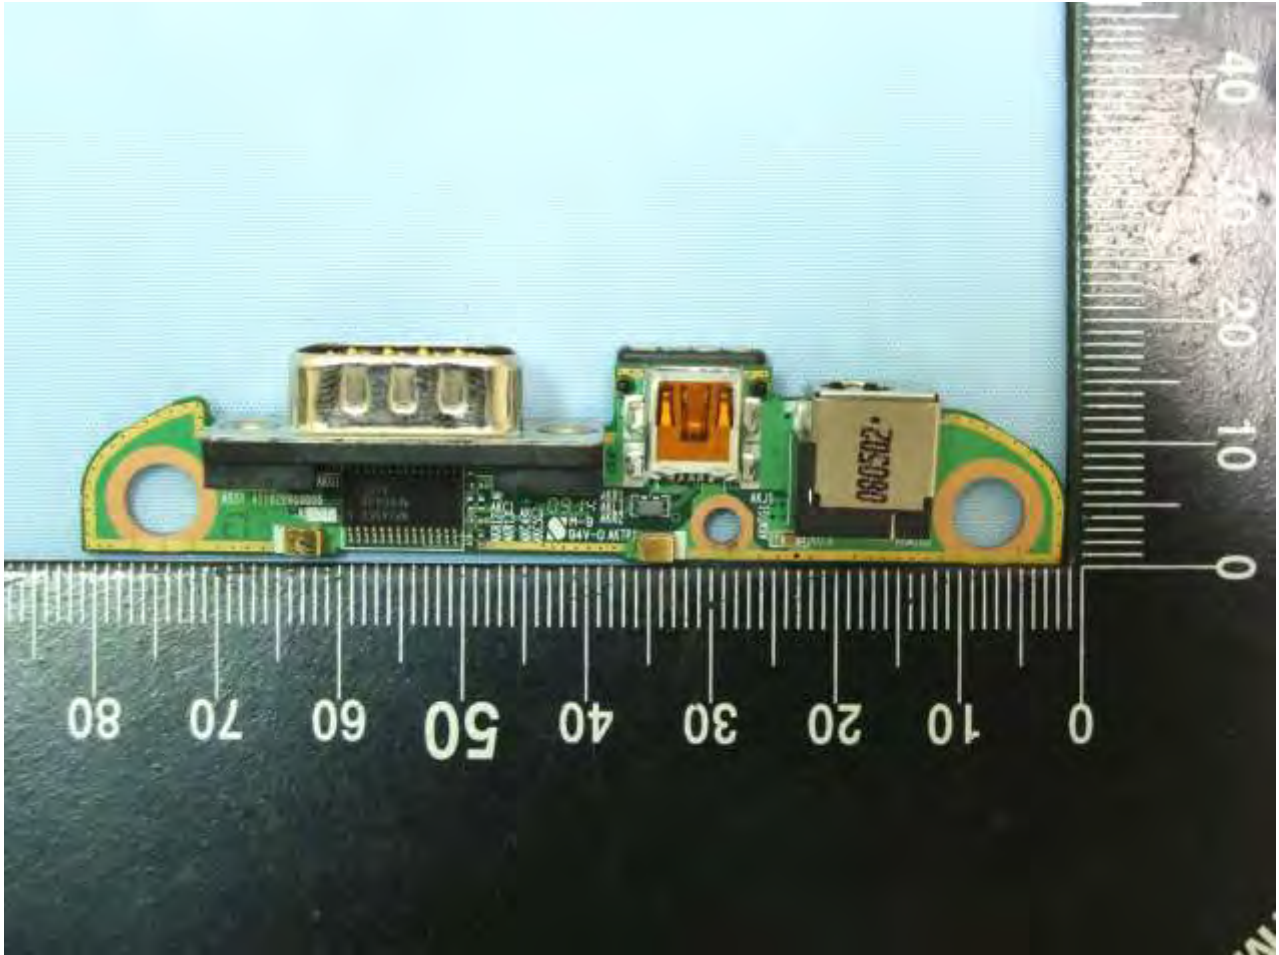

Model Name: PS236