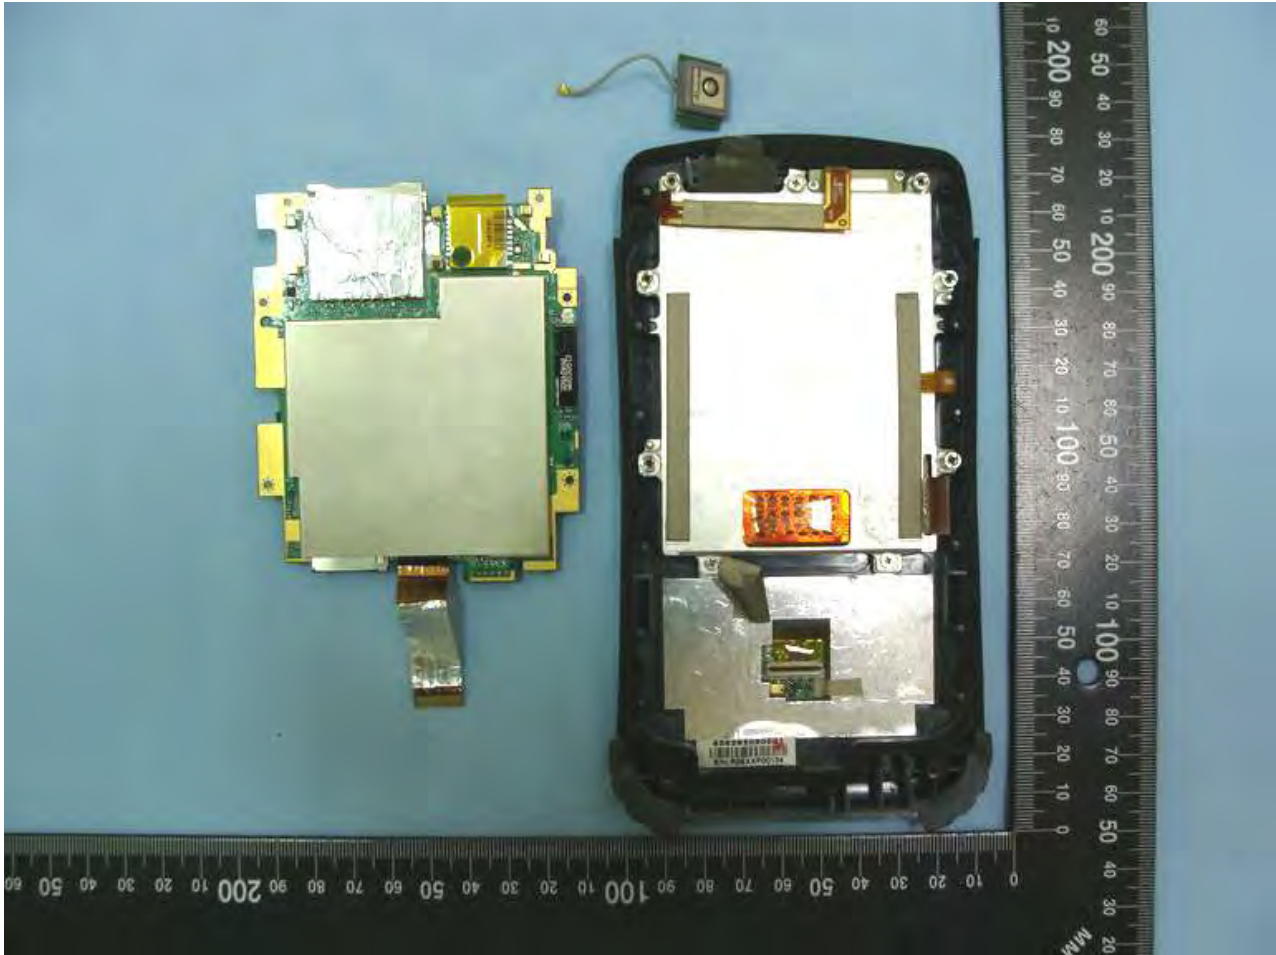

Model Name: PS236