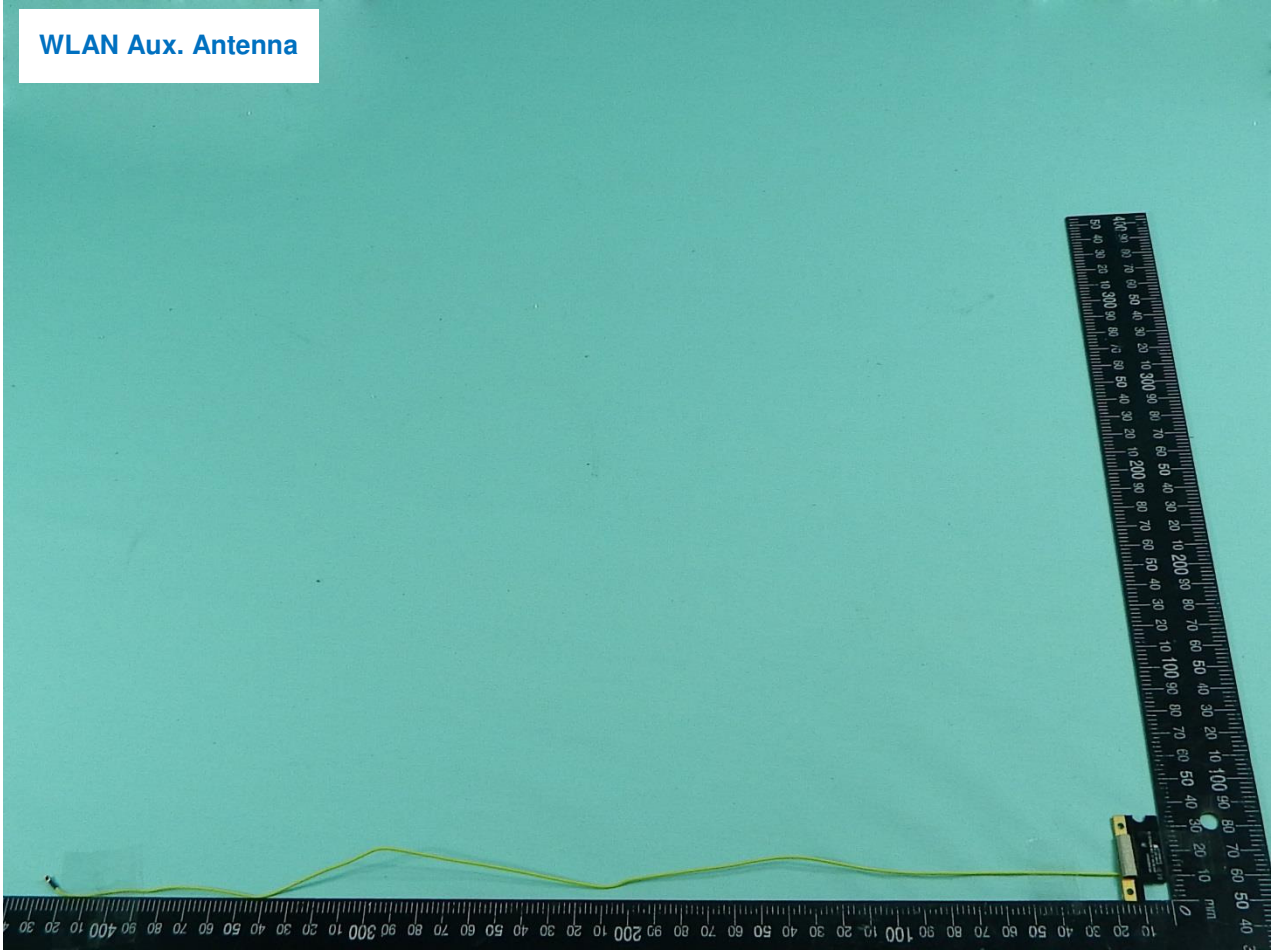

Host: Tablet (Brand Name: Getac / Model Name: A140)

WLAN Aux. Antenna