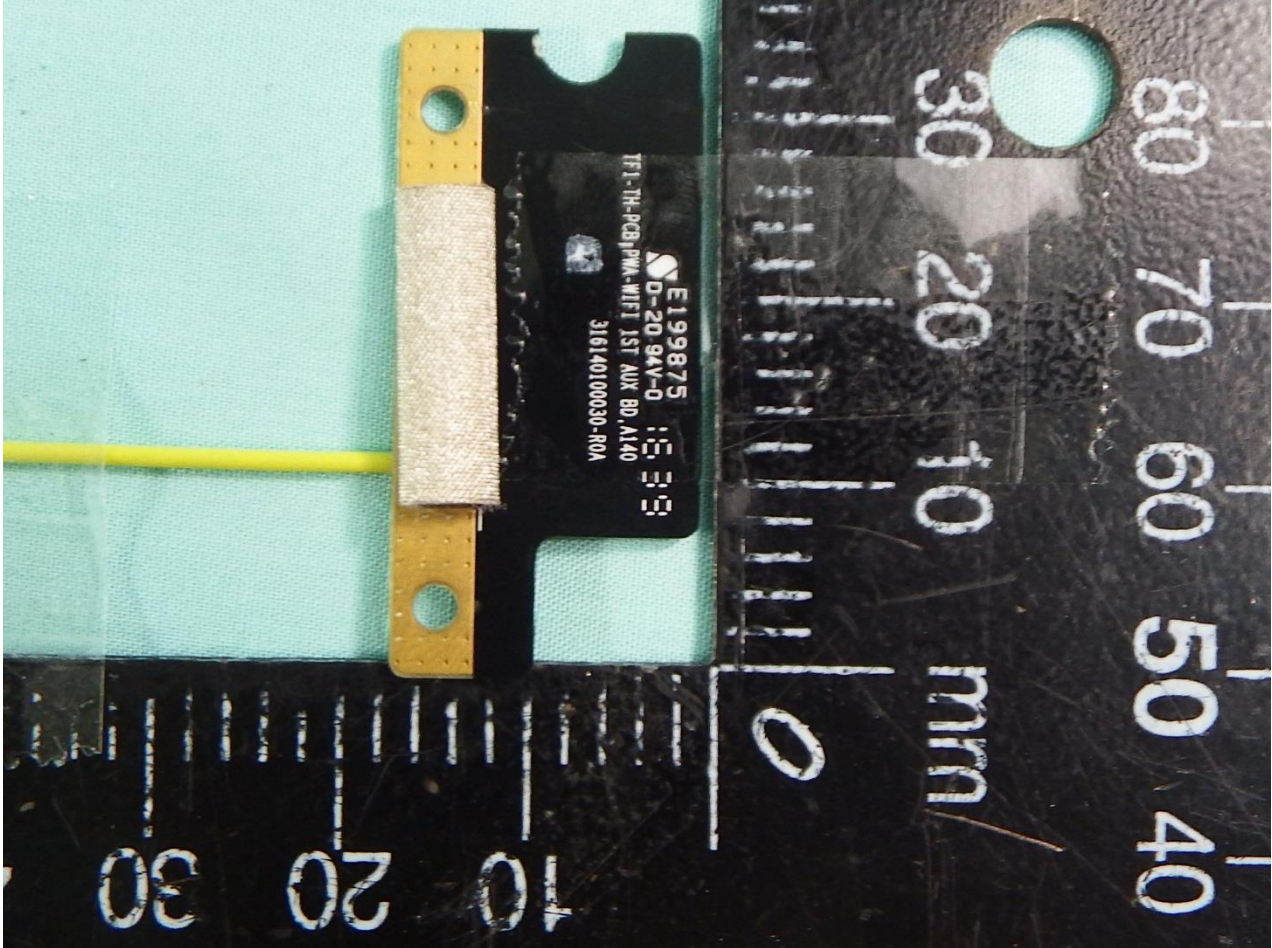

Host: Tablet (Brand Name: Getac / Model Name: A140)