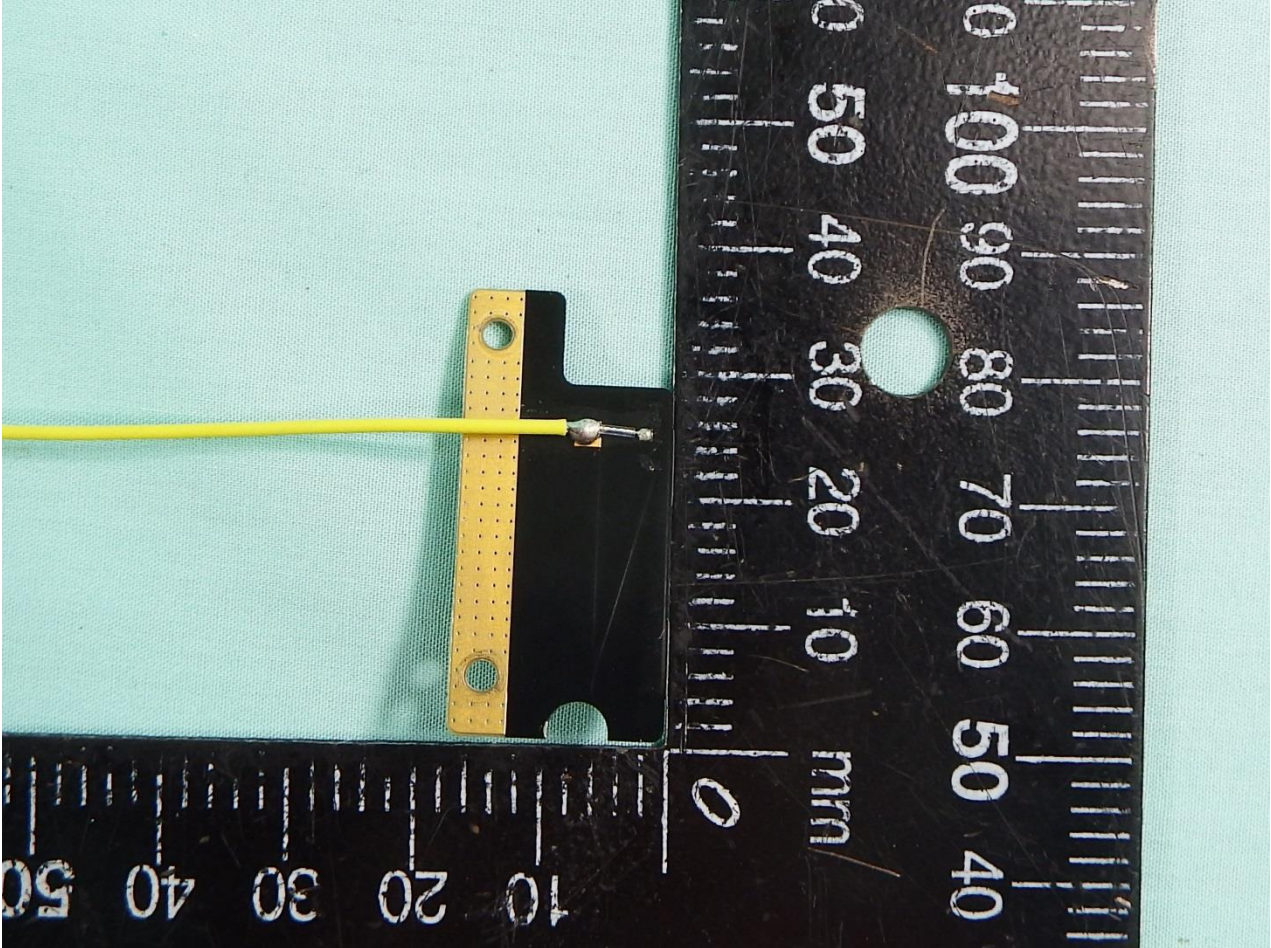

Host: Tablet (Brand Name: Getac / Model Name: A140)