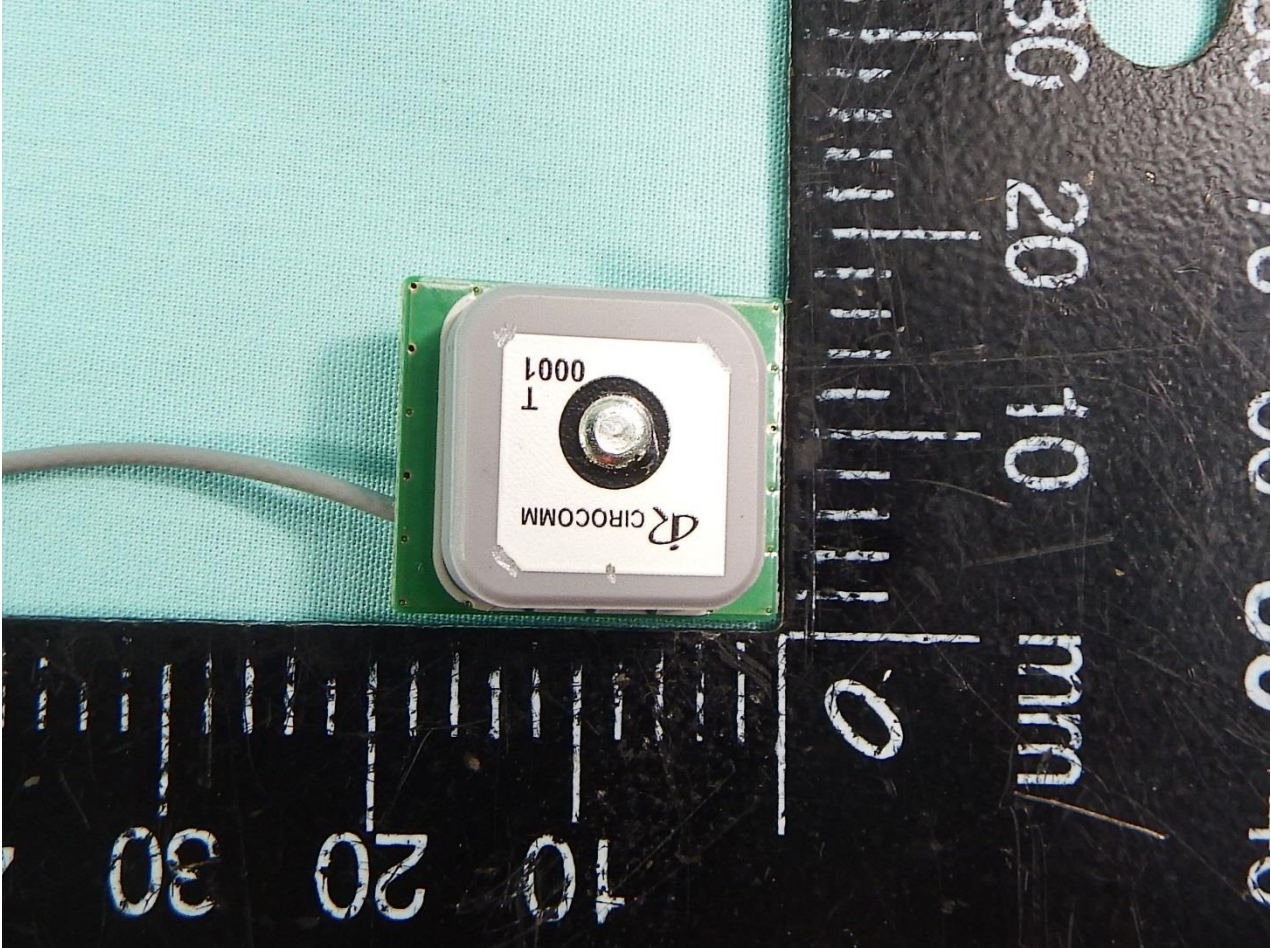

WLAN Aux. Antenna

Host: Tablet (Brand Name: Getac / Model Name: A140)

Host: Tablet (Brand Name: Getac / Model Name: A140)

Host: Tablet (Brand Name: Getac / Model Name: A140)

Host: Tablet (Brand Name: Getac / Model Name: A140)