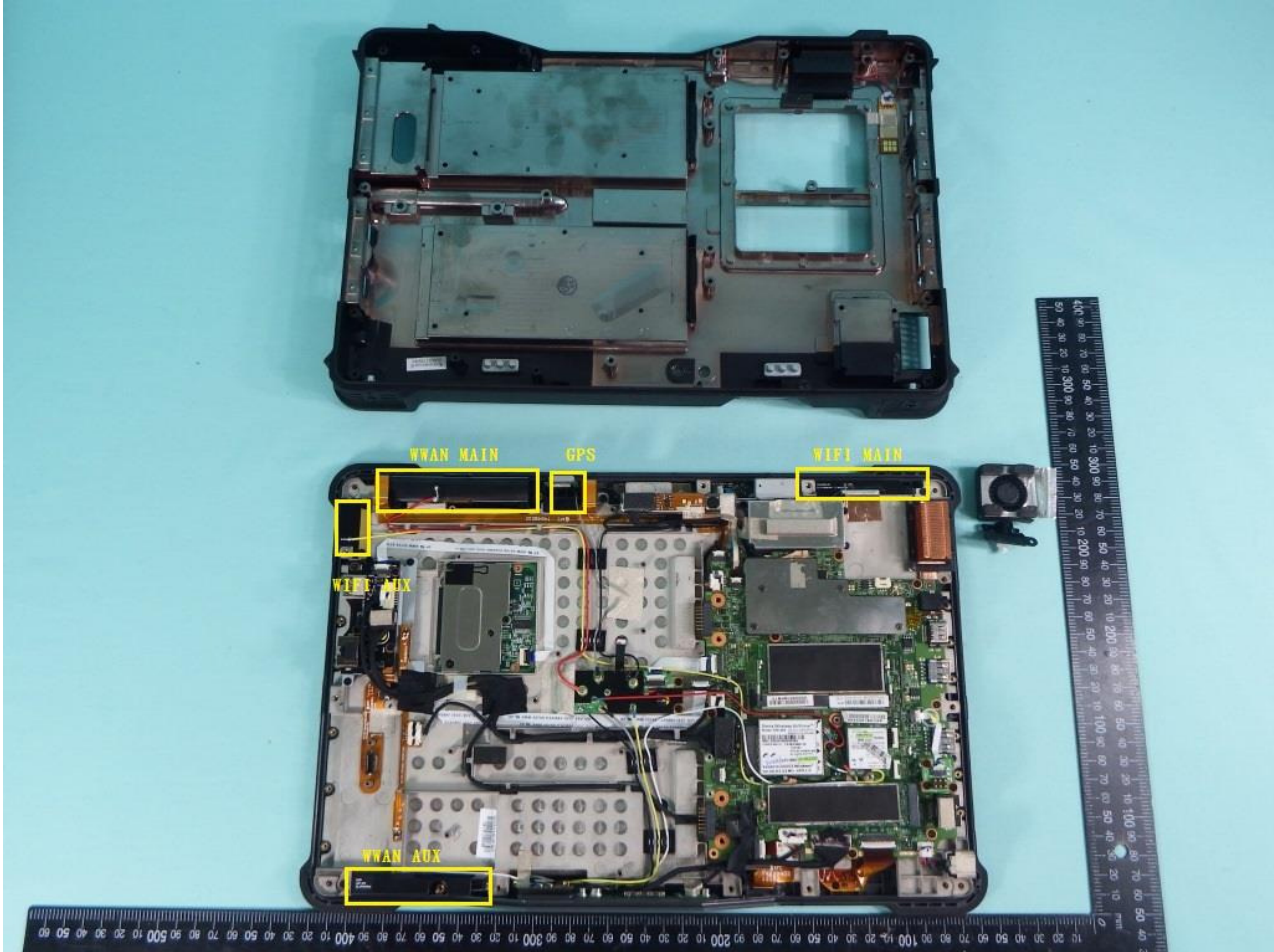

4. Internal Photograph of the Host

Host: Tablet (Brand Name: Getac / Model Name: A140)

Host: Tablet (Brand Name: Getac / Model Name: A140)

Host: Tablet (Brand Name: Getac / Model Name: A140)

Host: Tablet (Brand Name: Getac / Model Name: A140)

Host: Tablet (Brand Name: Getac / Model Name: A140)

Host: Tablet (Brand Name: Getac / Model Name: A140)

WWAN Main Antenna

Host: Tablet (Brand Name: Getac / Model Name: A140)

Host: Tablet (Brand Name: Getac / Model Name: A140)

WWAN Aux. Antenna

Host: Tablet (Brand Name: Getac / Model Name: A140)

WLAN Main Antenna

Host: Tablet (Brand Name: Getac / Model Name: A140)

Host: Tablet (Brand Name: Getac / Model Name: A140)

Host: Tablet (Brand Name: Getac / Model Name: A140)

WLAN Aux. Antenna

Host: Tablet (Brand Name: Getac / Model Name: A140)

Host: Tablet (Brand Name: Getac / Model Name: A140)

Host: Tablet (Brand Name: Getac / Model Name: A140)

Host: Tablet (Brand Name: Getac / Model Name: A140)