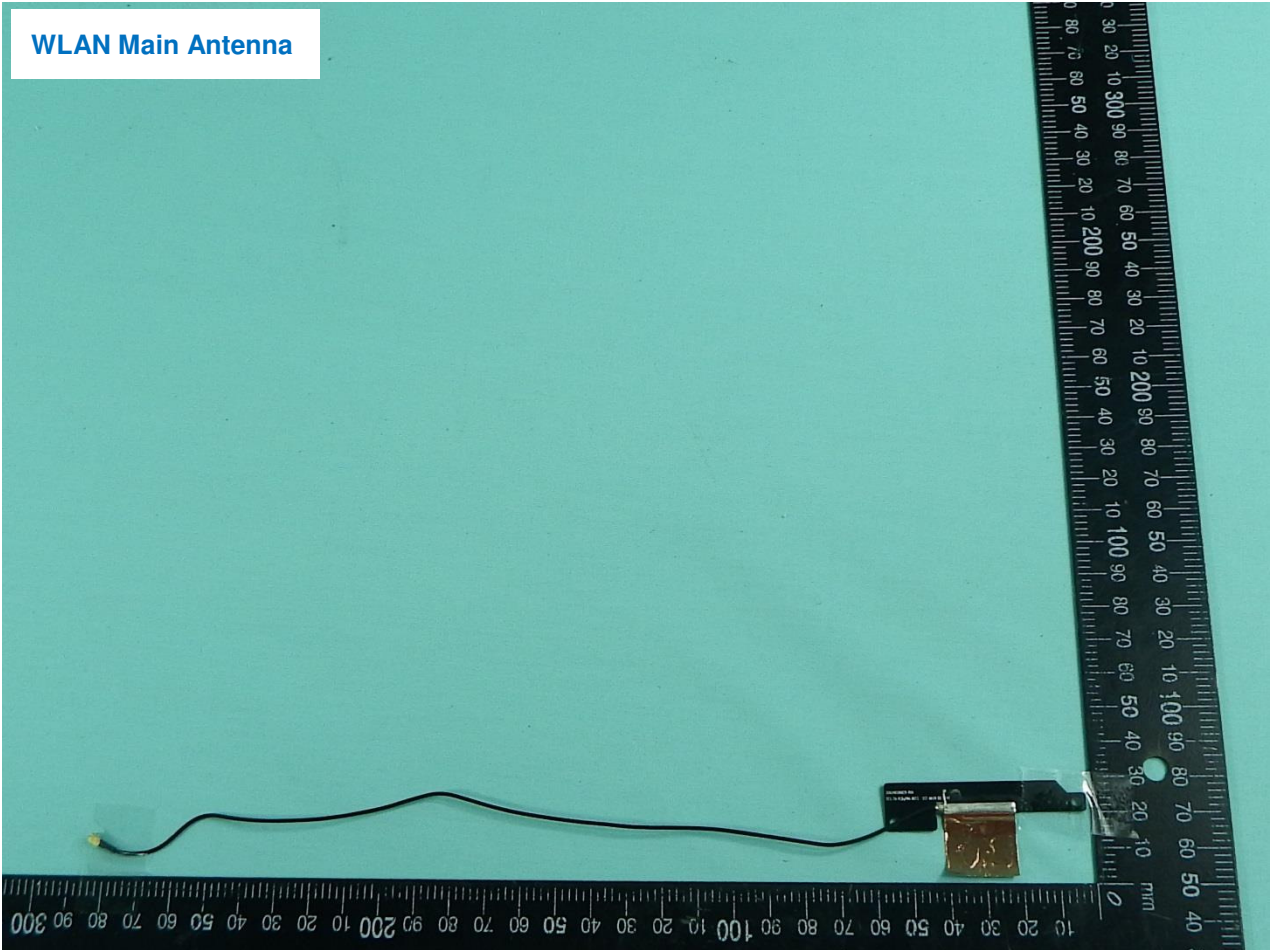

Host: Tablet (Brand Name: Getac / Model Name: A140)

WLAN Main Antenna