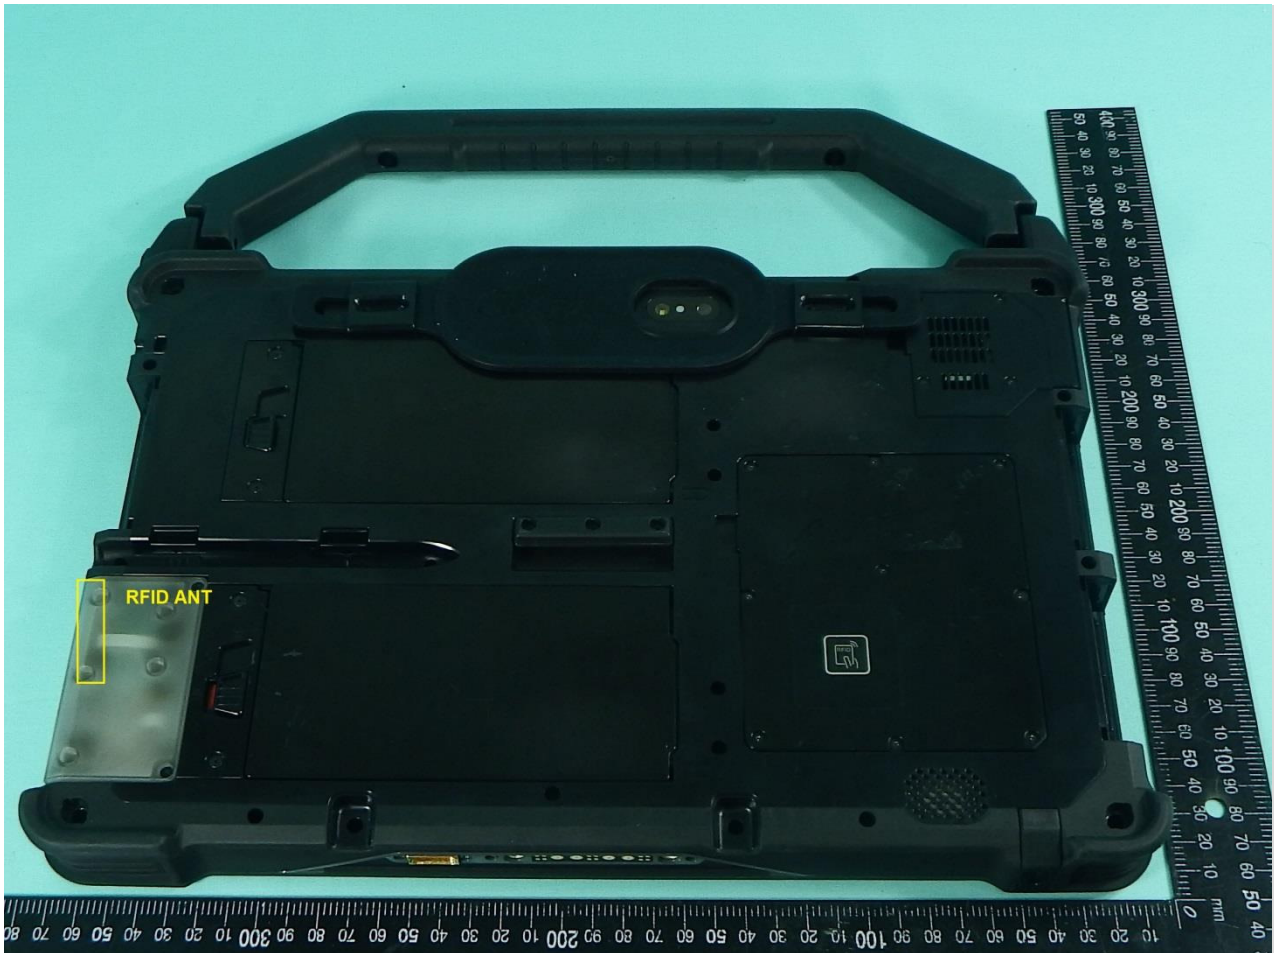

4. Internal Photograph of the Host

Host: Tablet (Brand Name: Getac / Model Name: A140)

Host: Tablet (Brand Name: Getac / Model Name: A140)

Host: Tablet (Brand Name: Getac / Model Name: A140)

Host: Tablet (Brand Name: Getac / Model Name: A140)

Host: Tablet (Brand Name: Getac / Model Name: A140)

Host: Tablet (Brand Name: Getac / Model Name: A140)

WWAN Main Antenna

Host: Tablet (Brand Name: Getac / Model Name: A140)

Host: Tablet (Brand Name: Getac / Model Name: A140)

WWAN Aux. Antenna

Host: Tablet (Brand Name: Getac / Model Name: A140)

WLAN Main Antenna

Host: Tablet (Brand Name: Getac / Model Name: A140)

Host: Tablet (Brand Name: Getac / Model Name: A140)

Host: Tablet (Brand Name: Getac / Model Name: A140)

Host: Tablet (Brand Name: Getac / Model Name: A140)

RFID Antenna