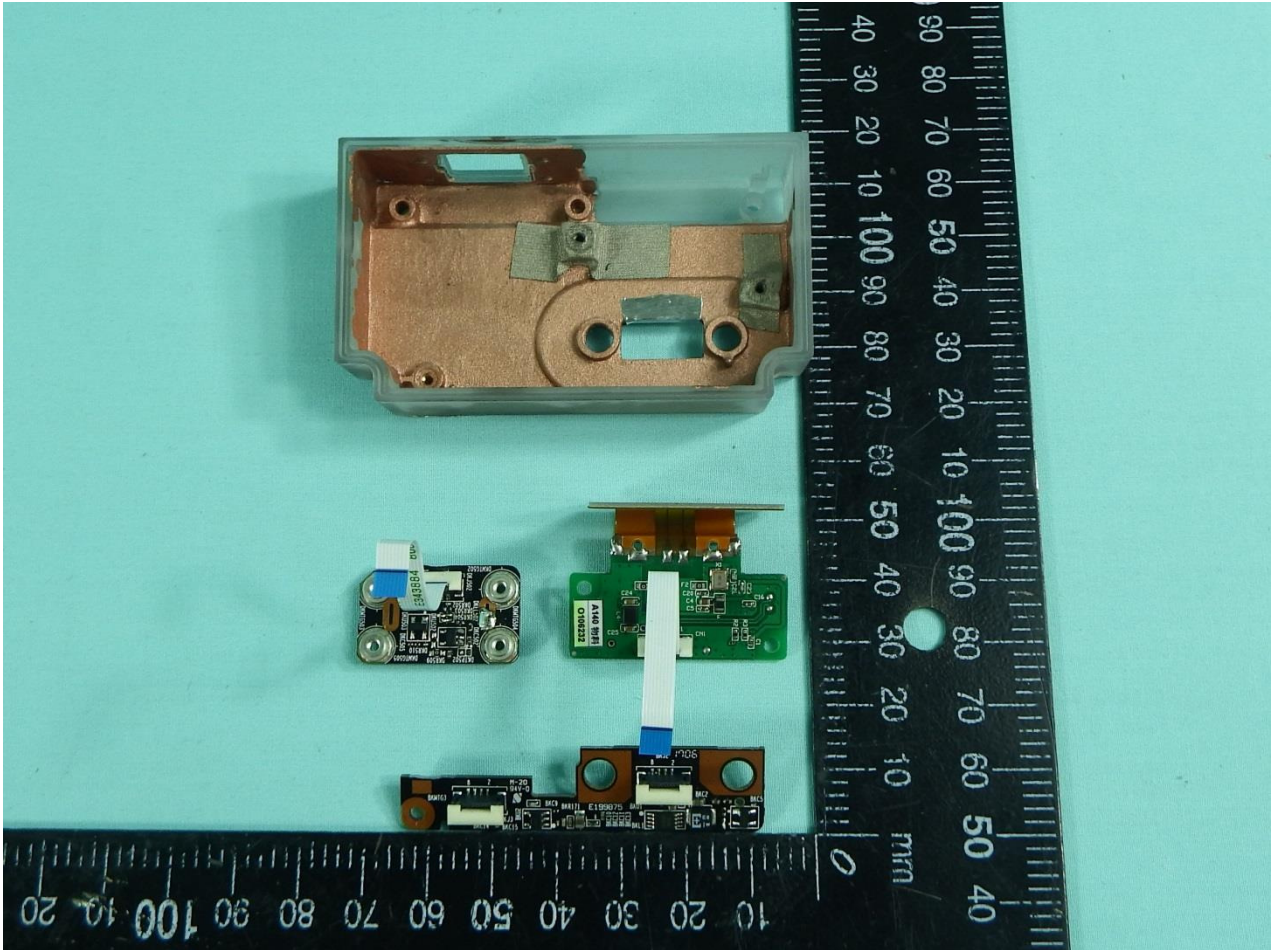

4. Internal Photograph of the Host

Host: Tablet (Brand Name: Getac / Model Name: A140)

Host: Tablet (Brand Name: Getac / Model Name: A140)

Host: Tablet (Brand Name: Getac / Model Name: A140)

Host: Tablet (Brand Name: Getac / Model Name: A140)

Host: Tablet (Brand Name: Getac / Model Name: A140)

Host: Tablet (Brand Name: Getac / Model Name: A140)

WWAN Main Antenna

Host: Tablet (Brand Name: Getac / Model Name: A140)

Host: Tablet (Brand Name: Getac / Model Name: A140)

WWAN Aux. Antenna

Host: Tablet (Brand Name: Getac / Model Name: A140)

WLAN Main Antenna

Host: Tablet (Brand Name: Getac / Model Name: A140)

Host: Tablet (Brand Name: Getac / Model Name: A140)

Host: Tablet (Brand Name: Getac / Model Name: A140)

Host: Tablet (Brand Name: Getac / Model Name: A140)

RFID Antenna