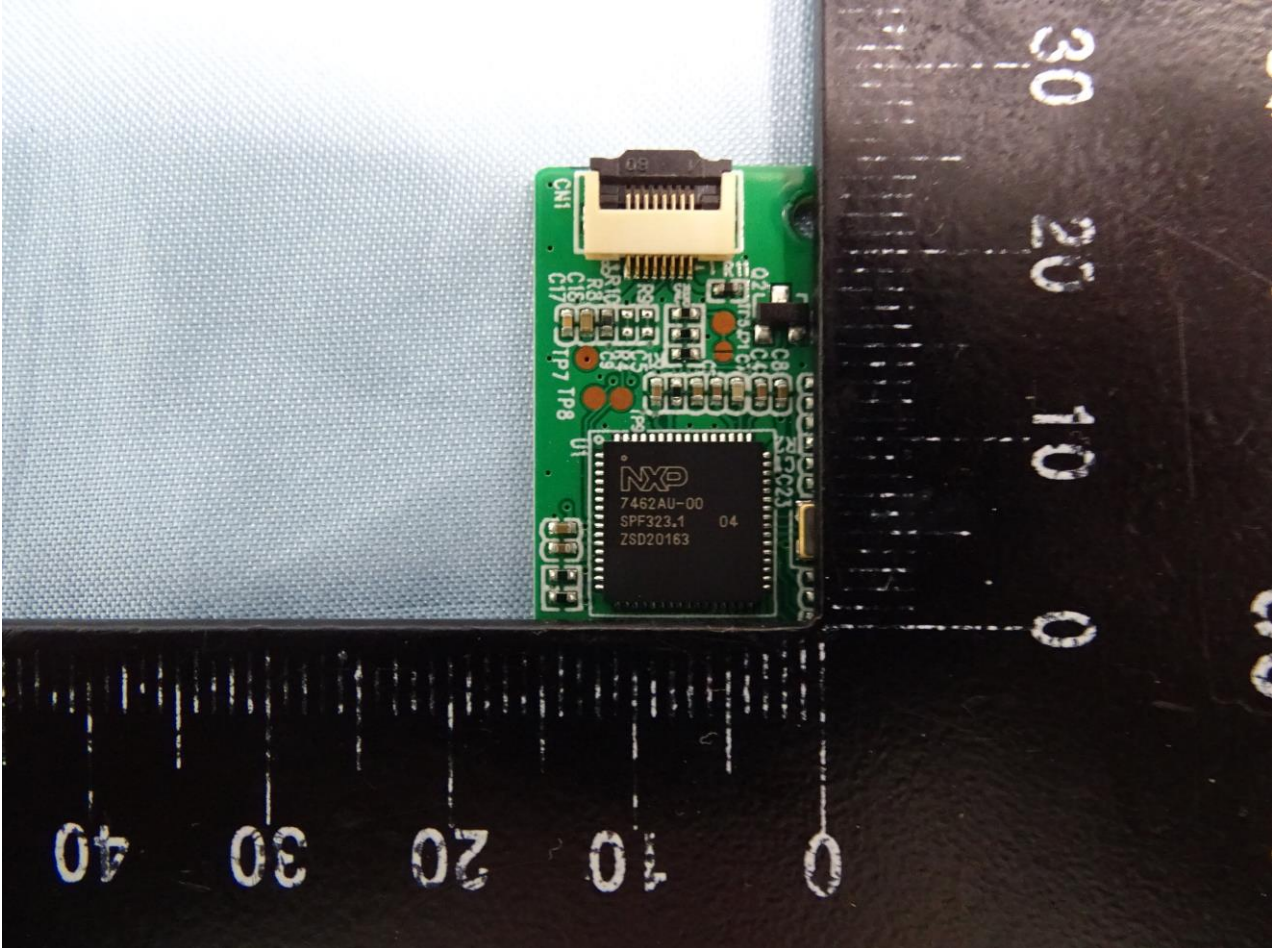

1. Photograph of the EUT

EUT: NFC Module (Brand Name: Getac / Model Name: S410G4 PN7462)

## 2. External Photograph of the Host

Host: Notebook

(Brand Name: Getac

Model Name: S410, S410G4,

S410Y (Y= 10 characters, Y can be 0-9, a-z, A-Z, “-”, “\_” or blank for marketing purpose and no impact safety related critical components and constructions.), S410-400, S410-401, S410-410, S410-411, S410-420, S410-421, S410-4011A, S410-4111A, S410-4211A, S410-4012B, S410-4112B, S410-4212B, S410-4001A, S410-4002B, S410-4011C, S410-4111C, S410-4211C, S410-4012D, S410-4112D, S410-4212D, S410-4001C, S410-4002D, S410-4011E, S410-4111E, S410-4211E, S410-4012F, S410-4112F, S410-4212F, S410-4001E, S410-4002F, S410-4011G, S410-4111G, S410-4211G, S410-4012H, S410-4112H, S410-4212H, S410-4001G, S410-4002H, S410-4011I, S410-4111I, S410-4211I, S410-4012J, S410-4112J, S410-4212J, S410-4001I, S410-4002J, S410-4011K, S410-4111K, S410-4211K, S410-4012L, S410-4112L, S410-4212L, S410-4001K, S410-4002L))