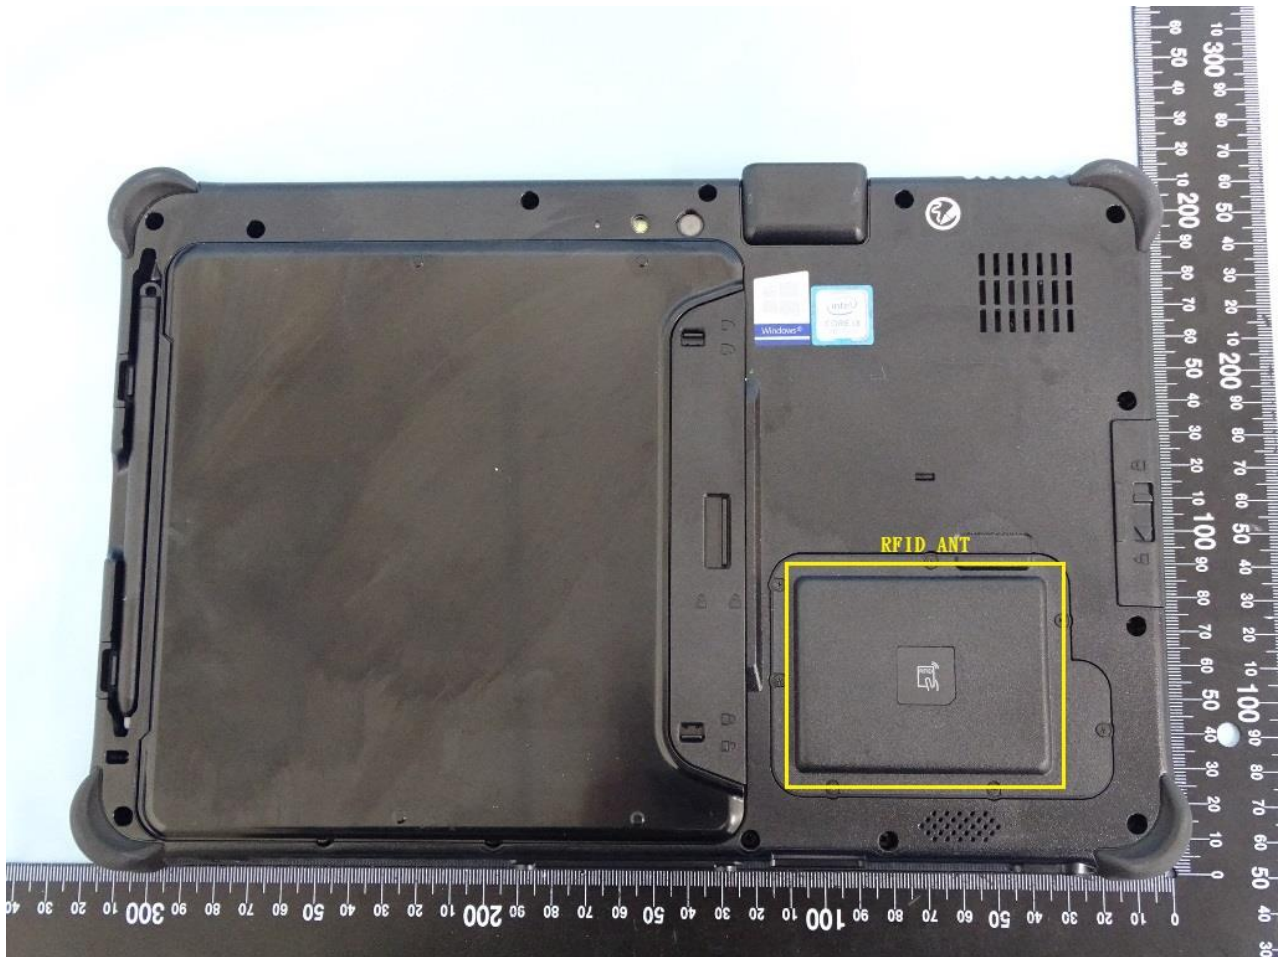

4. Internal Photograph of the Host

Host: Tablet (Brand Name: Getac / Model Name: RC11)

Host: Tablet (Brand Name: Getac / Model Name: RC11)

Sample 1

Host: Tablet (Brand Name: Getac / Model Name: RC11)

Host: Tablet (Brand Name: Getac / Model Name: RC11)

Sample 2

Host: Tablet (Brand Name: Getac / Model Name: RC11)

RFID Antenna for Sample 1