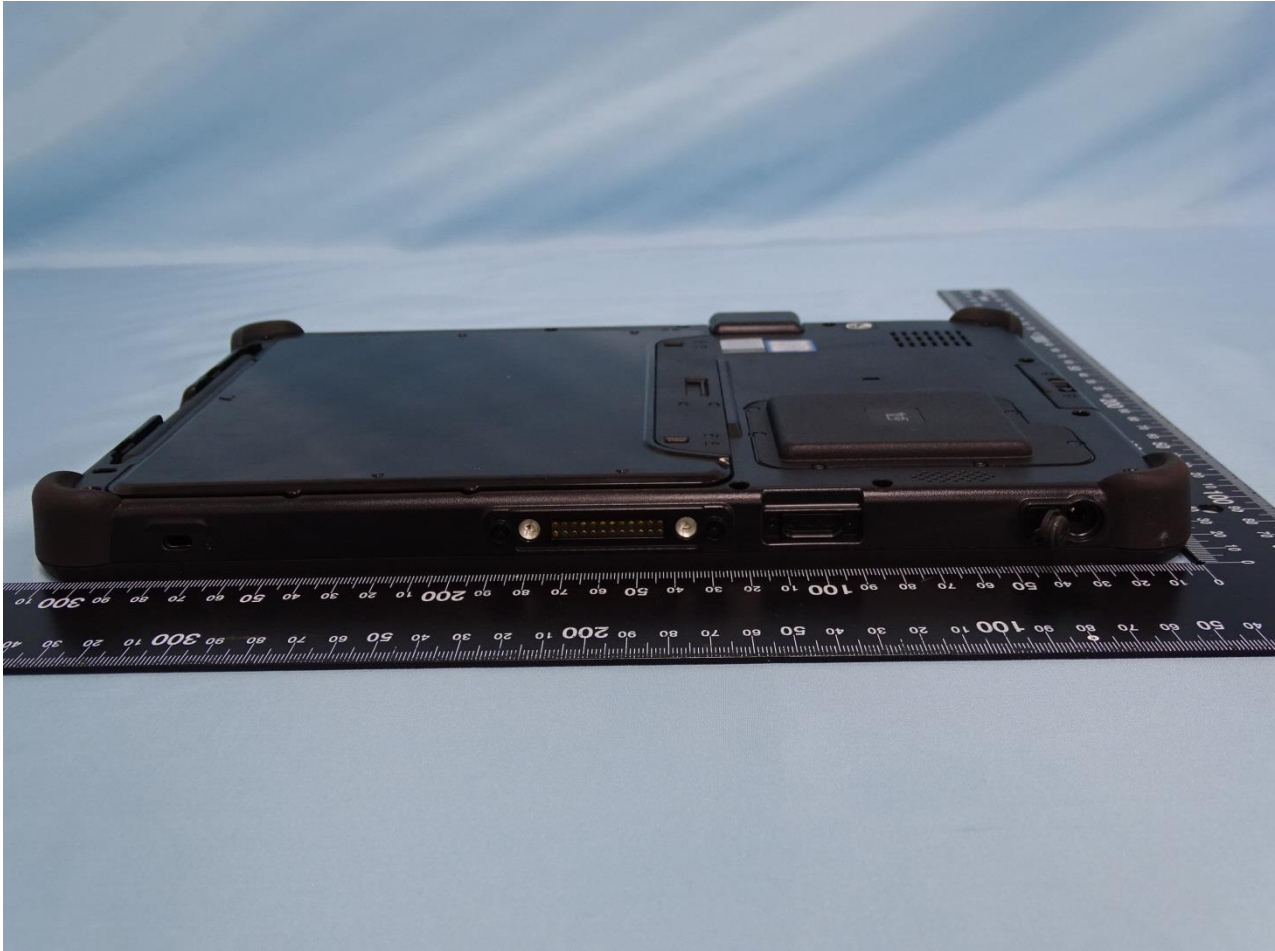

1. Photograph of the EUT

EUT: RFID module (Brand Name: Getac / Model Name: NXP PN7462)

## 2. External Photograph of the Host

Host: Tablet (Brand Name: Getac / Model Name: RC11)

Sample 1

**Host: Tablet (Brand Name: Getac / Model Name: RC11)**

**Host: Tablet (Brand Name: Getac / Model Name: RC11)**