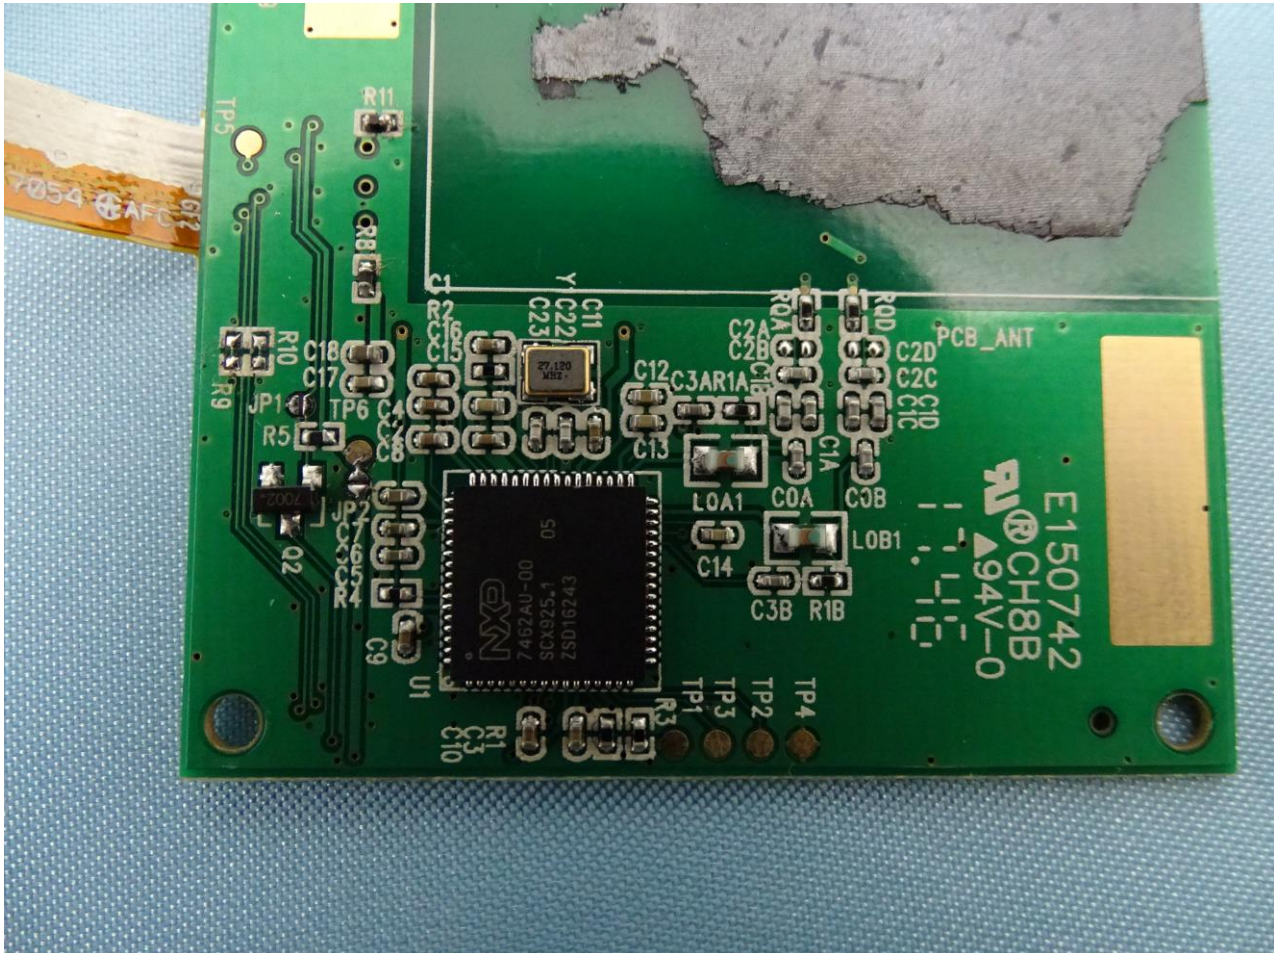

1. Photograph of the EUT

EUT: RFID module (Brand Name: Getac / Model Name: NXP PN7462)

## 2. External Photograph of the Host

Host: Tablet (Brand Name: Getac / Model Name: RC11)

Sample 1

**Host: Tablet (Brand Name: Getac / Model Name: RC11)**

**Host: Tablet (Brand Name: Getac / Model Name: RC11)**

Host: Tablet (Brand Name: Getac / Model Name: RC11)

Host: Tablet (Brand Name: Getac / Model Name: RC11)

Host: Tablet (Brand Name: Getac / Model Name: RC11)

Host: Tablet (Brand Name: Getac / Model Name: RC11)