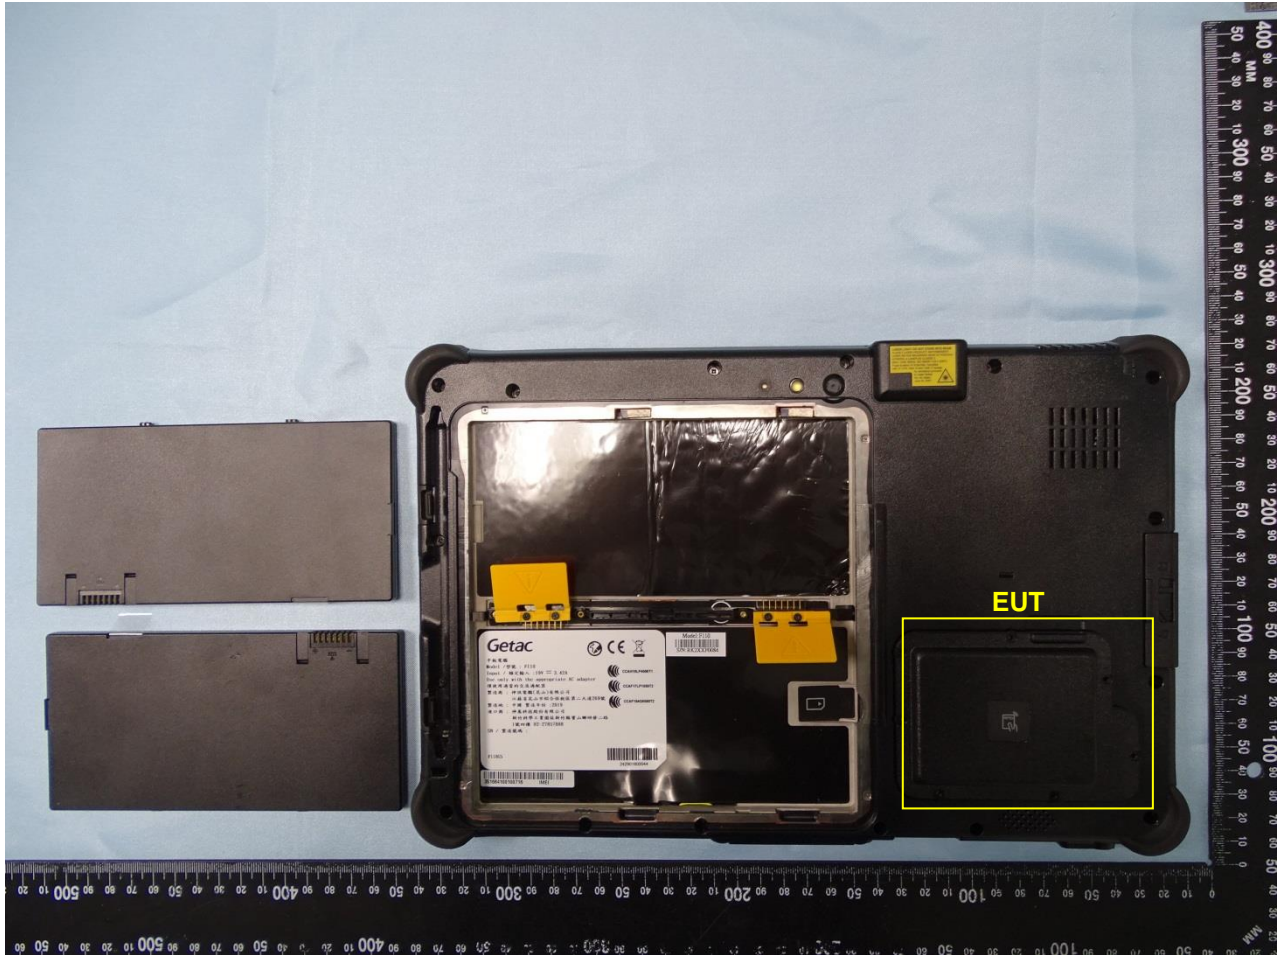

4. Internal Photograph of the Host

Host: Tablet (Brand Name: Getac / Model Name: F110, F110G5, F110-Ex)

Host: Tablet (Brand Name: Getac / Model Name: F110, F110G5, F110-Ex)

Host: Tablet (Brand Name: Getac / Model Name: F110, F110G5, F110-Ex)

Host: Tablet (Brand Name: Getac / Model Name: F110, F110G5, F110-Ex)

Host: Tablet (Brand Name: Getac / Model Name: F110, F110G5, F110-Ex)

————THE END————