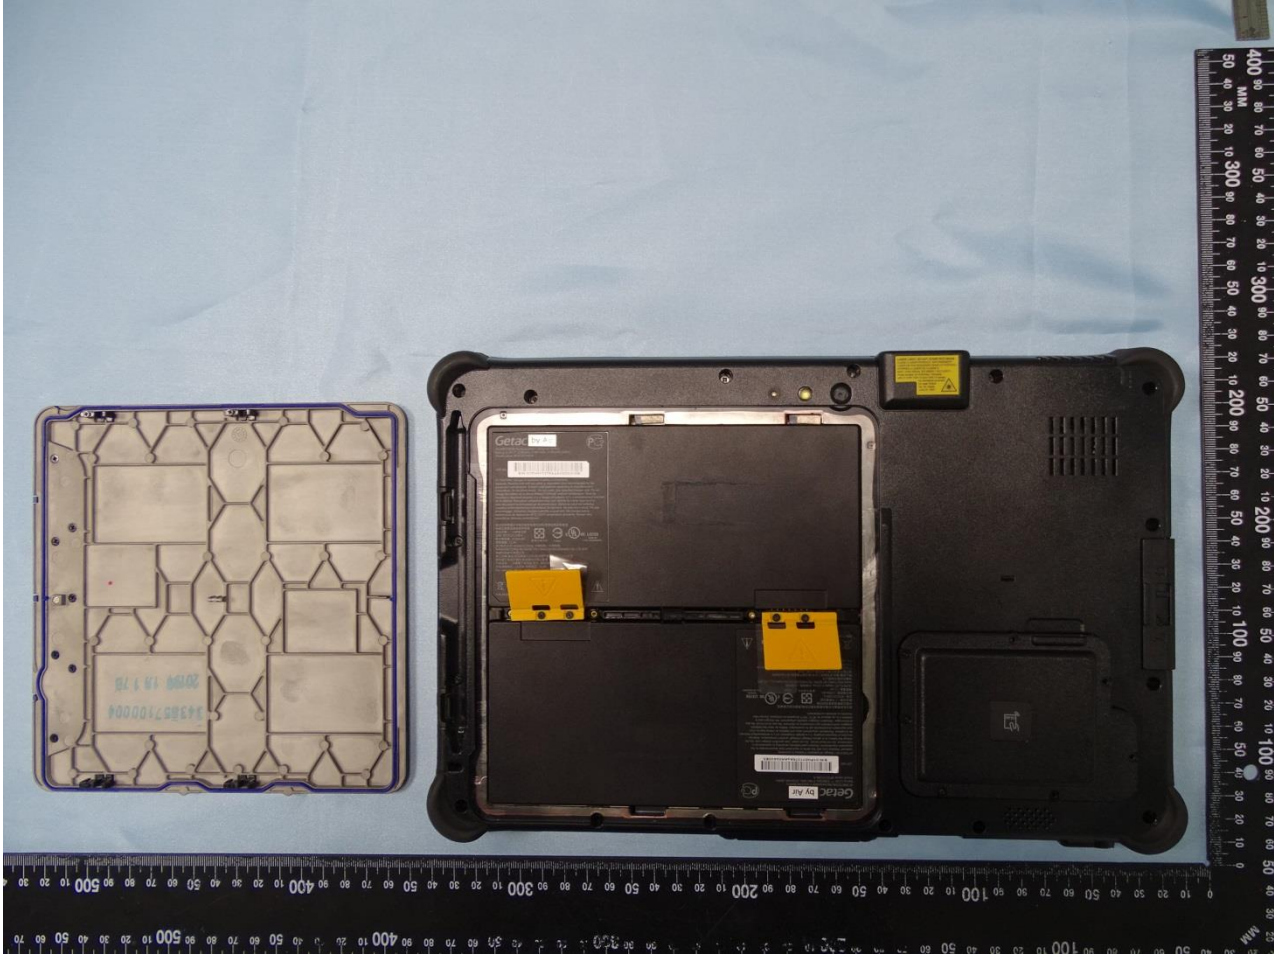

4. Internal Photograph of the Host

Host: Tablet (Brand Name: Getac / Model Name: F110, F110G5, F110-Ex)

Host: Tablet (Brand Name: Getac / Model Name: F110, F110G5, F110-Ex)

Host: Tablet (Brand Name: Getac / Model Name: F110, F110G5, F110-Ex)

Host: Tablet (Brand Name: Getac / Model Name: F110, F110G5, F110-Ex)

Host: Tablet (Brand Name: Getac / Model Name: F110, F110G5, F110-Ex)

————THE END————