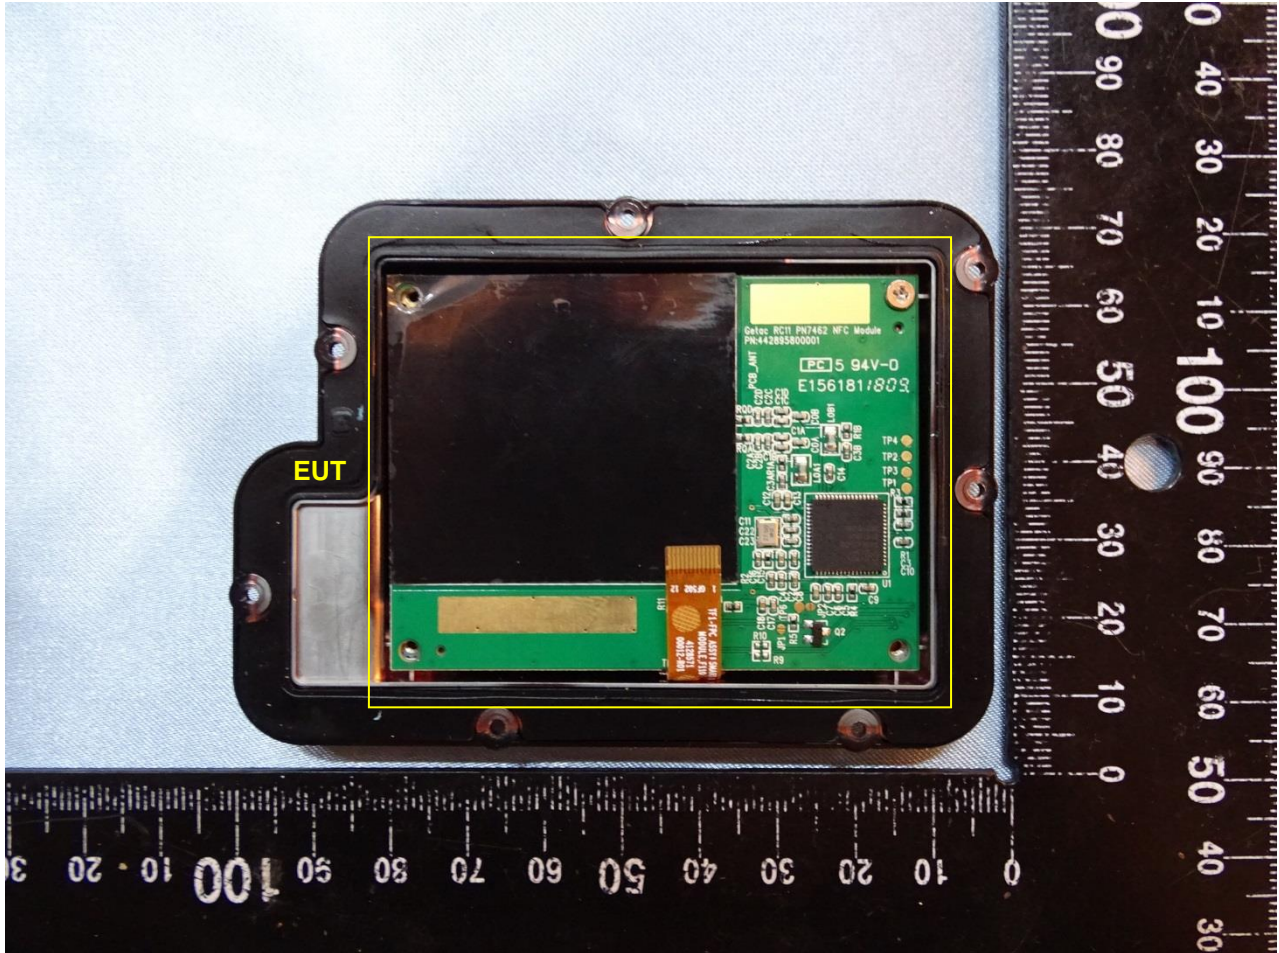

4. Internal Photograph of the Host

Host: Tablet (Brand Name: Getac / Model Name: F110, F110G5, F110-Ex)

Host: Tablet (Brand Name: Getac / Model Name: F110, F110G5, F110-Ex)

Host: Tablet (Brand Name: Getac / Model Name: F110, F110G5, F110-Ex)

Host: Tablet (Brand Name: Getac / Model Name: F110, F110G5, F110-Ex)

Host: Tablet (Brand Name: Getac / Model Name: F110, F110G5, F110-Ex)

————THE END————