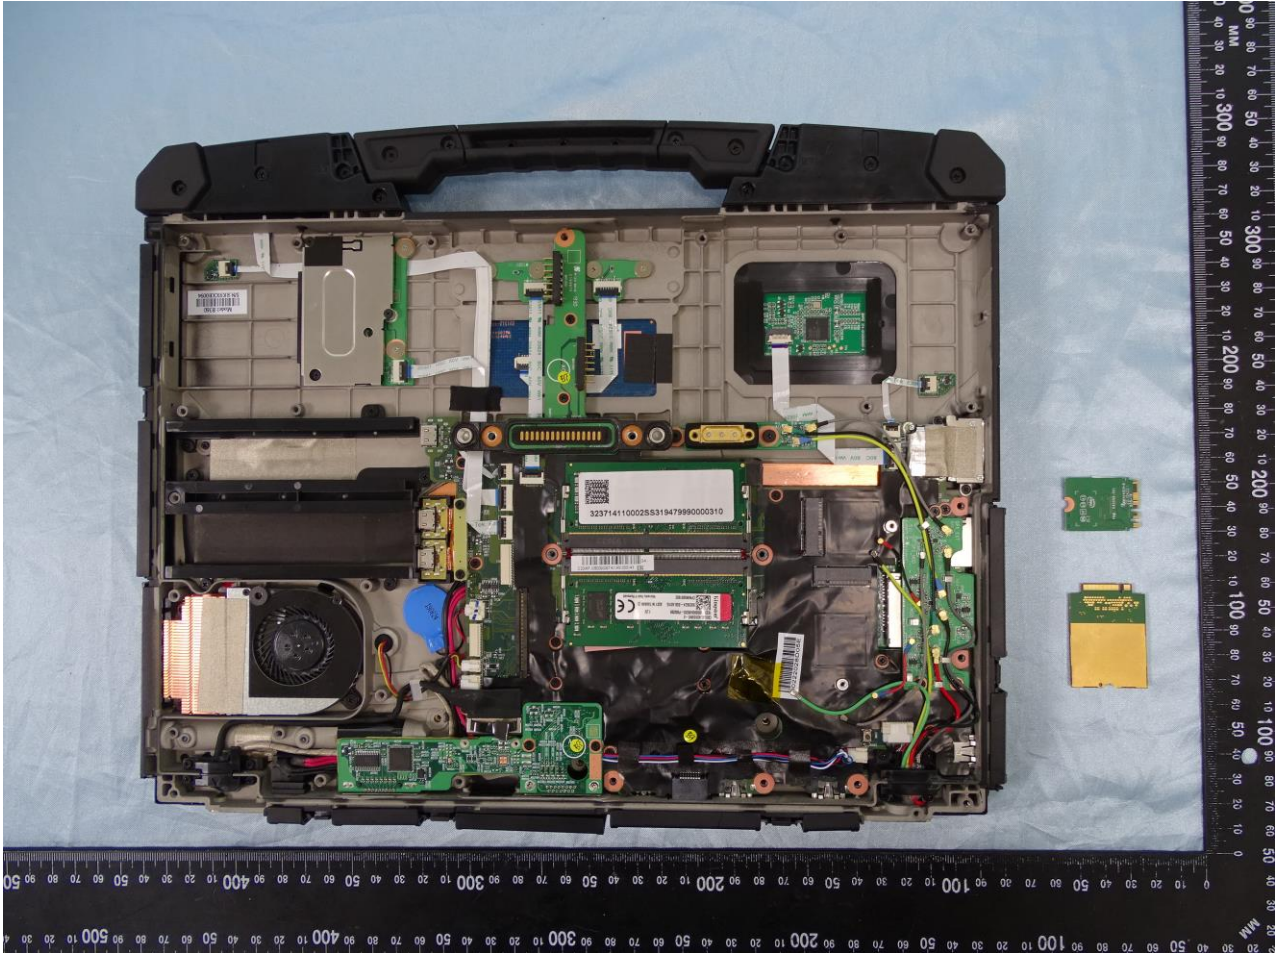

4. Internal Photograph of the Host

Host: Notebook (Brand Name: Getac / Model Name: B360)

SKU A and SKU C

Host: Notebook (Brand Name: Getac / Model Name: B360)

Host: Notebook (Brand Name: Getac / Model Name: B360)

SKU E

Host: Notebook (Brand Name: Getac / Model Name: B360)

Host: Notebook (Brand Name: Getac / Model Name: B360)

SKU A

Host: Notebook (Brand Name: Getac / Model Name: B360)

Host: Notebook (Brand Name: Getac / Model Name: B360)

SKU C

Host: Notebook (Brand Name: Getac / Model Name: B360)

Host: Notebook (Brand Name: Getac / Model Name: B360)

SKU E

Host: Notebook (Brand Name: Getac / Model Name: B360)

Host: Notebook (Brand Name: Getac / Model Name: B360)

WWAN Module 1

Host: Notebook (Brand Name: Getac / Model Name: B360)

Host: Notebook (Brand Name: Getac / Model Name: B360)

WWAN Module 2

Host: Notebook (Brand Name: Getac / Model Name: B360)

Host: Notebook (Brand Name: Getac / Model Name: B360)