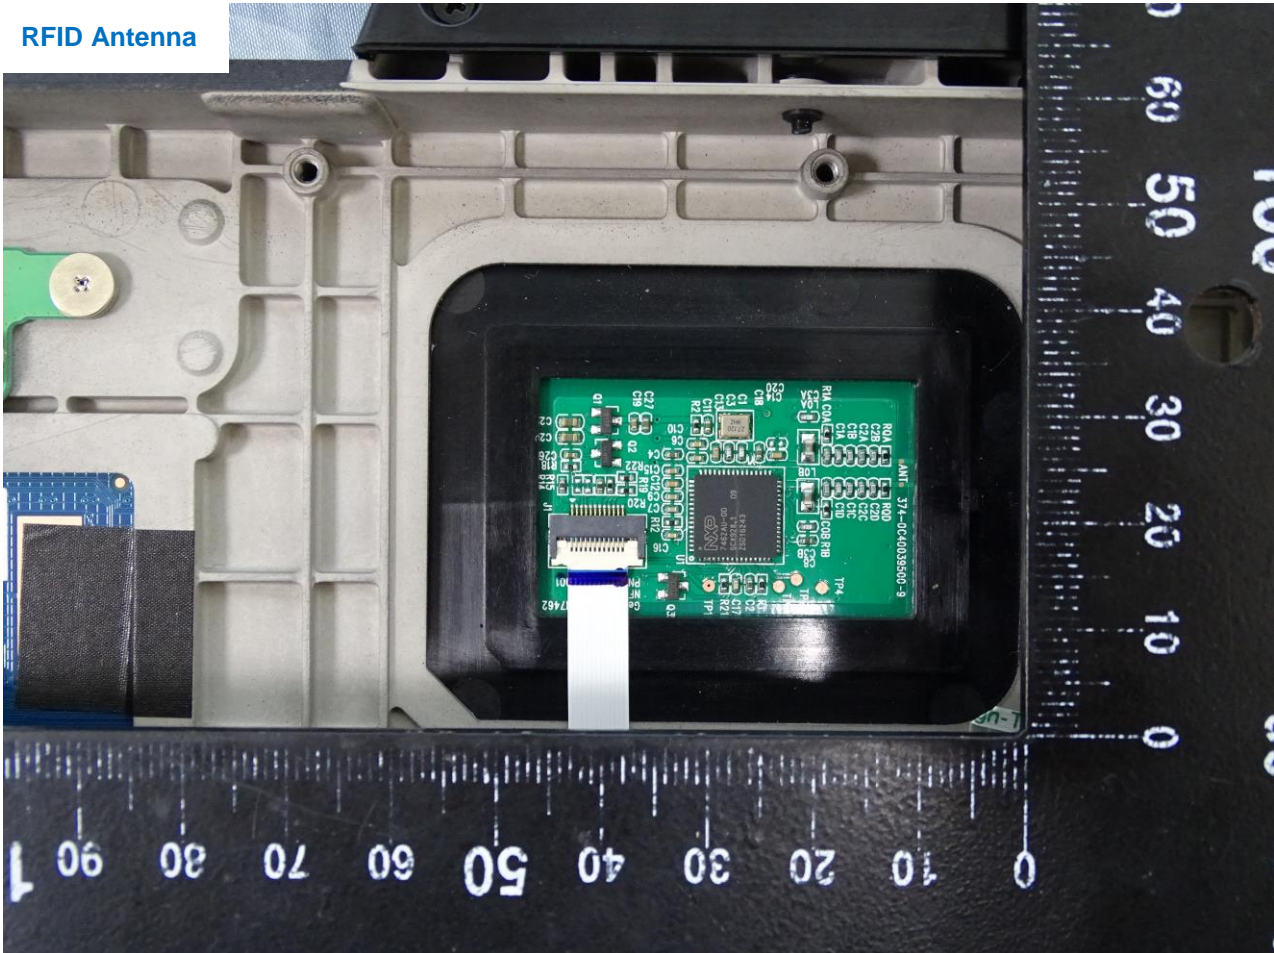

Host: Notebook (Brand Name: Getac / Model Name: B360)

RFID Antenna