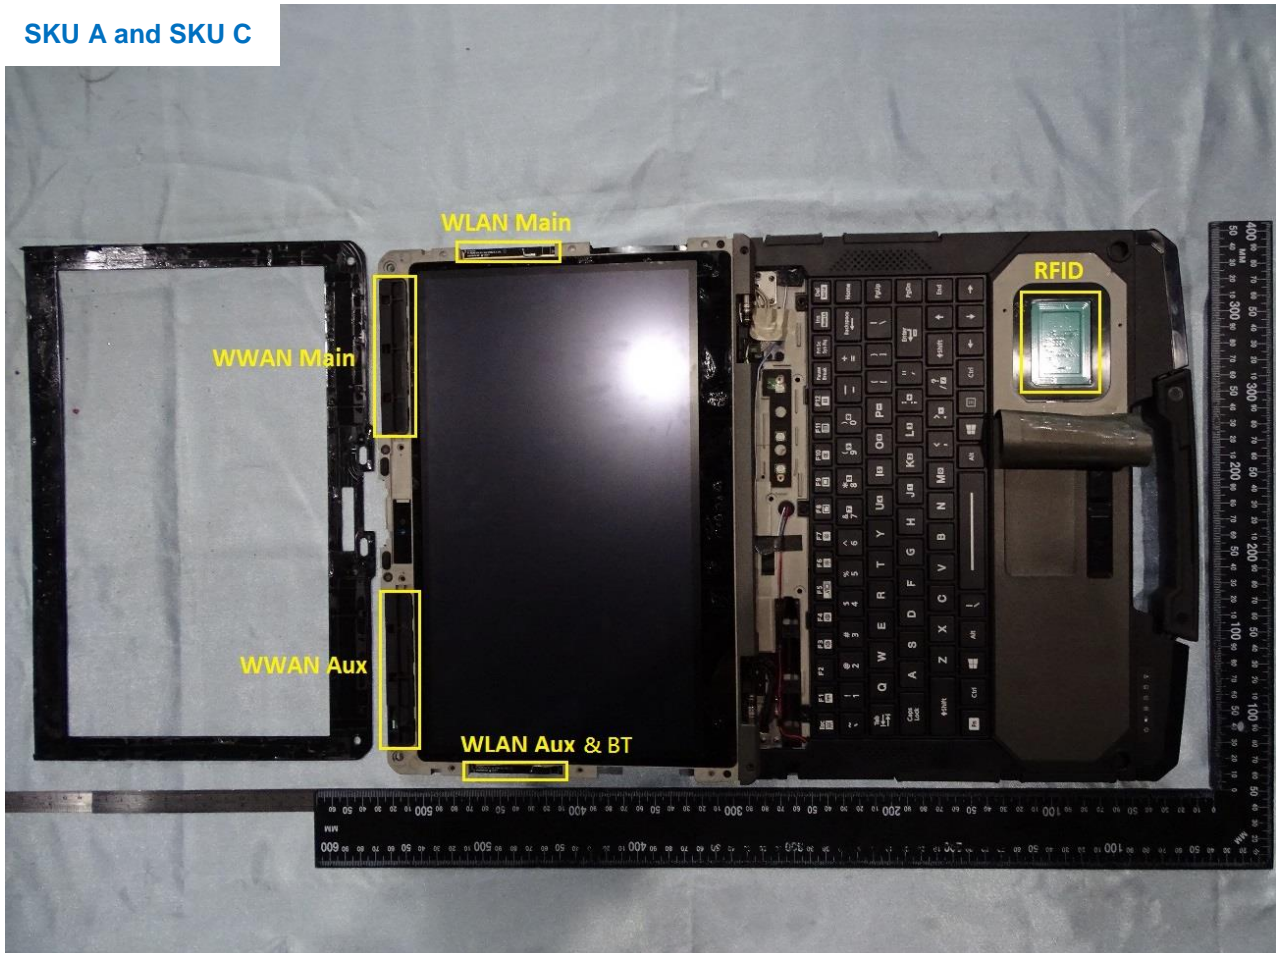

4. Internal Photograph of the Host

Host: Notebook (Brand Name: Getac / Model Name: B360)

SKU A and SKU C

Host: Notebook (Brand Name: Getac / Model Name: B360)

Host: Notebook (Brand Name: Getac / Model Name: B360)

SKU E

Host: Notebook (Brand Name: Getac / Model Name: B360)

Host: Notebook (Brand Name: Getac / Model Name: B360)

SKU A

Host: Notebook (Brand Name: Getac / Model Name: B360)

Host: Notebook (Brand Name: Getac / Model Name: B360)