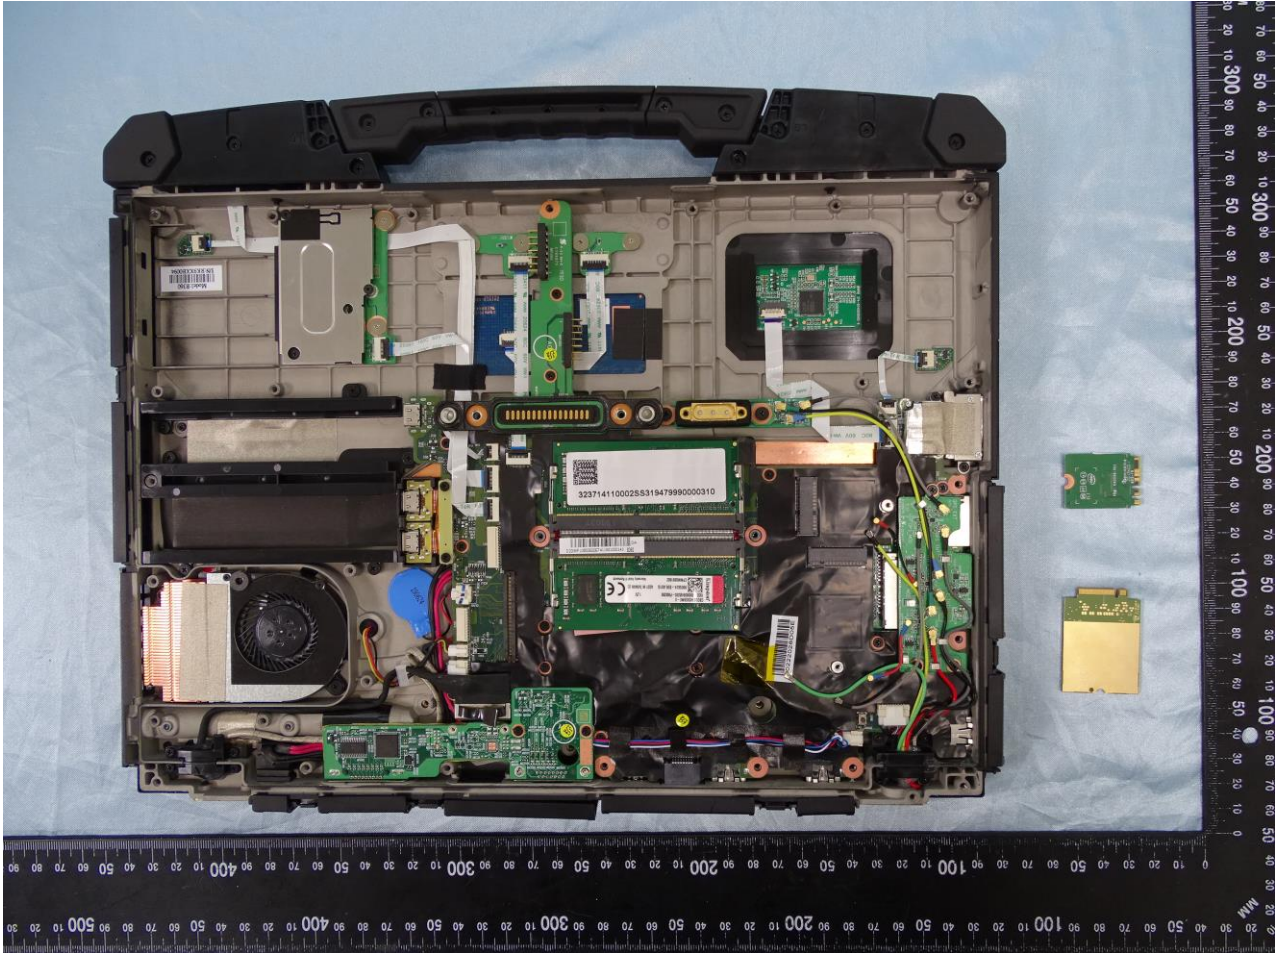

4. Internal Photograph of the Host

Host: Notebook (Brand Name: Getac / Model Name: B360)

SKU A and SKU C

Host: Notebook (Brand Name: Getac / Model Name: B360)

Host: Notebook (Brand Name: Getac / Model Name: B360)

SKU E

Host: Notebook (Brand Name: Getac / Model Name: B360)

Host: Notebook (Brand Name: Getac / Model Name: B360)

SKU A

Host: Notebook (Brand Name: Getac / Model Name: B360)

Host: Notebook (Brand Name: Getac / Model Name: B360)

SKU C

Host: Notebook (Brand Name: Getac / Model Name: B360)

Host: Notebook (Brand Name: Getac / Model Name: B360)

SKU E

Host: Notebook (Brand Name: Getac / Model Name: B360)

Host: Notebook (Brand Name: Getac / Model Name: B360)