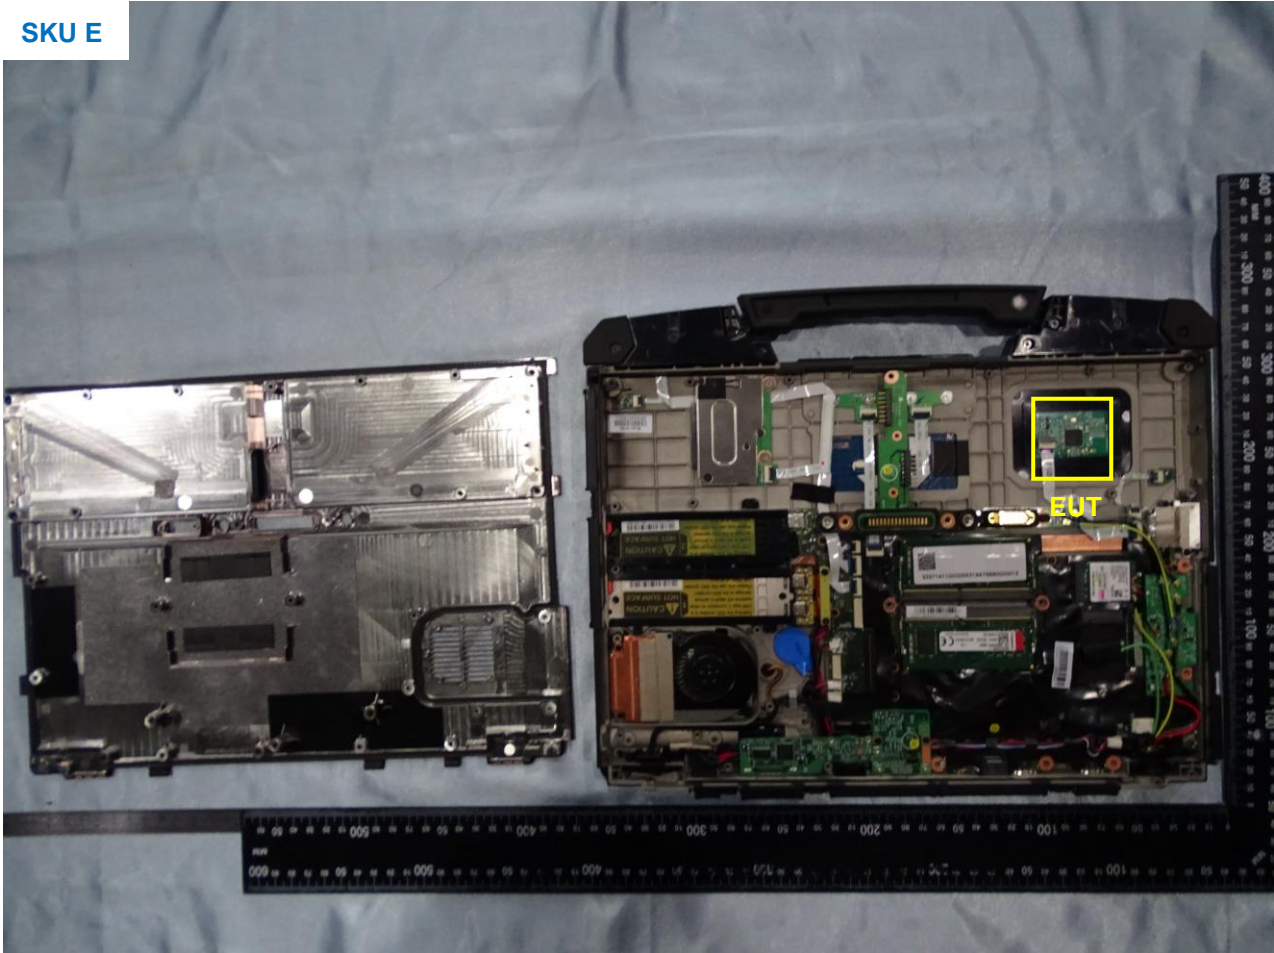

SKU C

Host: Notebook (Brand Name: Getac / Model Name: B360)

Host: Notebook (Brand Name: Getac / Model Name: B360)

SKU E

Host: Notebook (Brand Name: Getac / Model Name: B360)

Host: Notebook (Brand Name: Getac / Model Name: B360)

WWAN Module 1

Host: Notebook (Brand Name: Getac / Model Name: B360)

Host: Notebook (Brand Name: Getac / Model Name: B360)

WWAN Module 2

Host: Notebook (Brand Name: Getac / Model Name: B360)

Host: Notebook (Brand Name: Getac / Model Name: B360)