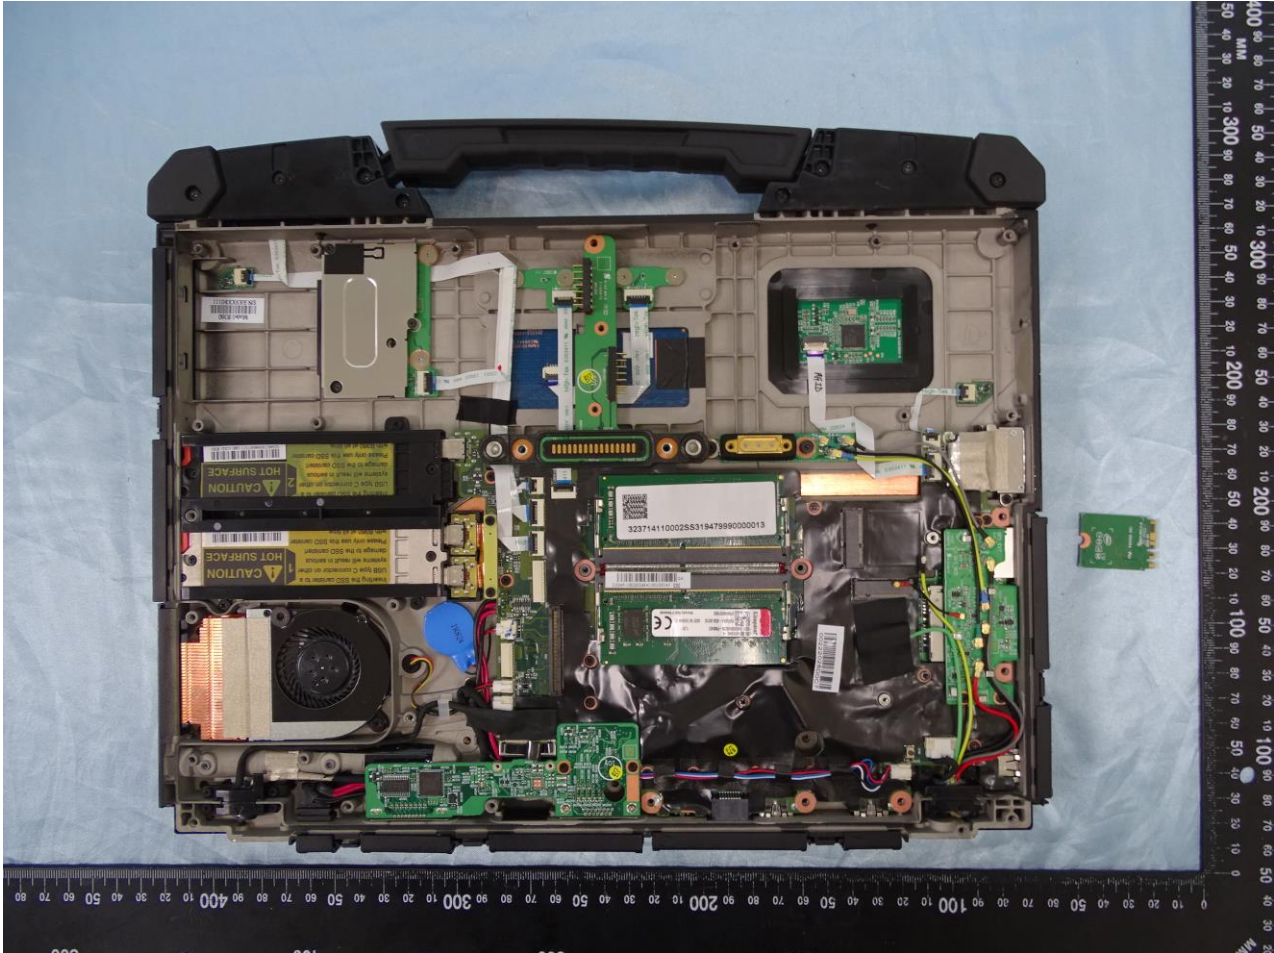

4. Internal Photograph of the Host

Host: Notebook (Brand Name: Getac / Model Name: B360)

SKU A and SKU C

Host: Notebook (Brand Name: Getac / Model Name: B360)

Host: Notebook (Brand Name: Getac / Model Name: B360)

SKU E

Host: Notebook (Brand Name: Getac / Model Name: B360)

Host: Notebook (Brand Name: Getac / Model Name: B360)

SKU A

Host: Notebook (Brand Name: Getac / Model Name: B360)

Host: Notebook (Brand Name: Getac / Model Name: B360)

SKU C

Host: Notebook (Brand Name: Getac / Model Name: B360)

Host: Notebook (Brand Name: Getac / Model Name: B360)

SKU E

Host: Notebook (Brand Name: Getac / Model Name: B360)

Host: Notebook (Brand Name: Getac / Model Name: B360)

WWAN Module 1

Host: Notebook (Brand Name: Getac / Model Name: B360)

Host: Notebook (Brand Name: Getac / Model Name: B360)

WWAN Module 2

Host: Notebook (Brand Name: Getac / Model Name: B360)

Host: Notebook (Brand Name: Getac / Model Name: B360)