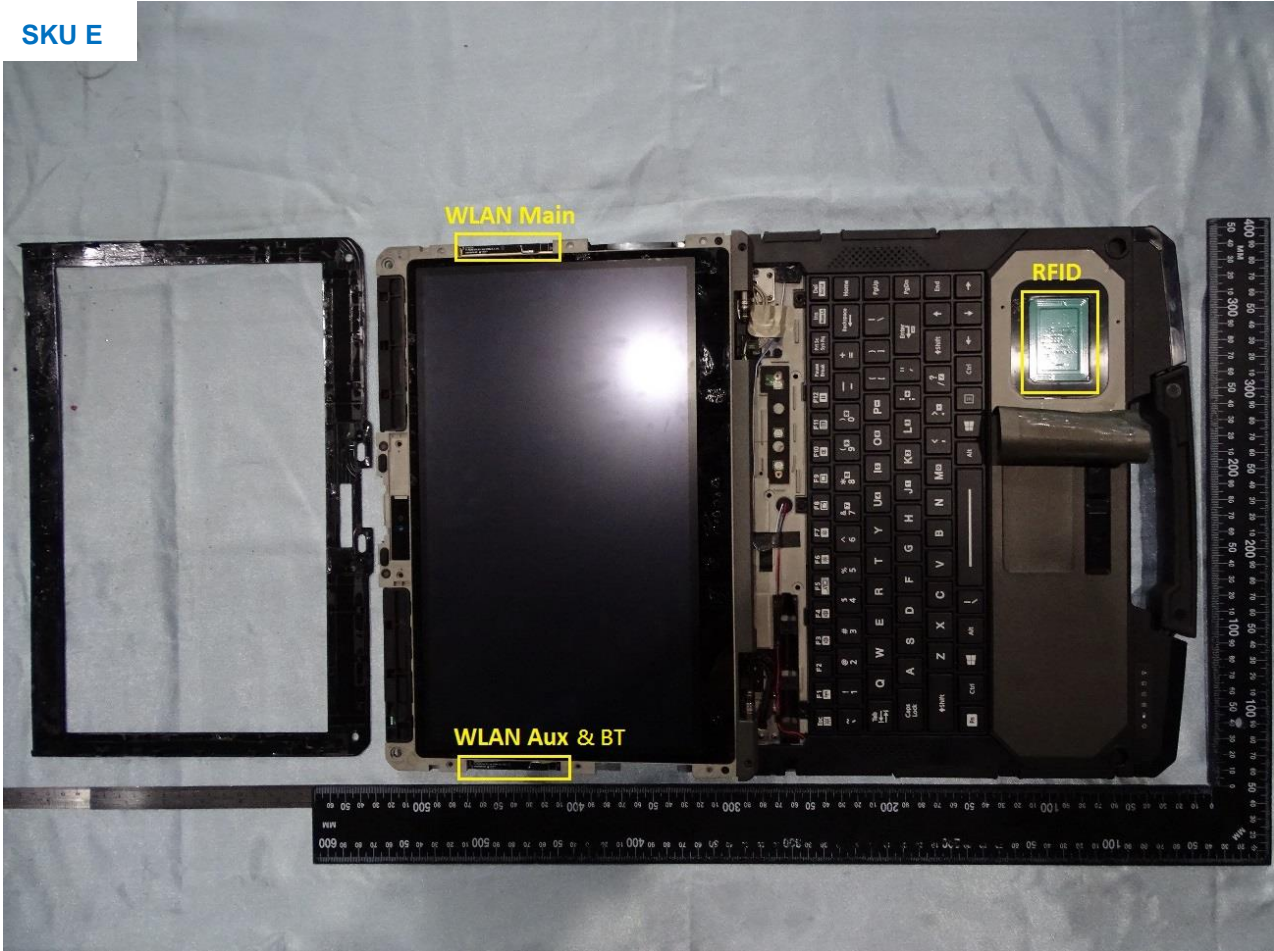

4. Internal Photograph of the Host

Host: Notebook (Brand Name: Getac / Model Name: B360)

SKU A and SKU C

Host: Notebook (Brand Name: Getac / Model Name: B360)

Host: Notebook (Brand Name: Getac / Model Name: B360)

SKU E

Host: Notebook (Brand Name: Getac / Model Name: B360)

Host: Notebook (Brand Name: Getac / Model Name: B360)

SKU A

Host: Notebook (Brand Name: Getac / Model Name: B360)

Host: Notebook (Brand Name: Getac / Model Name: B360)