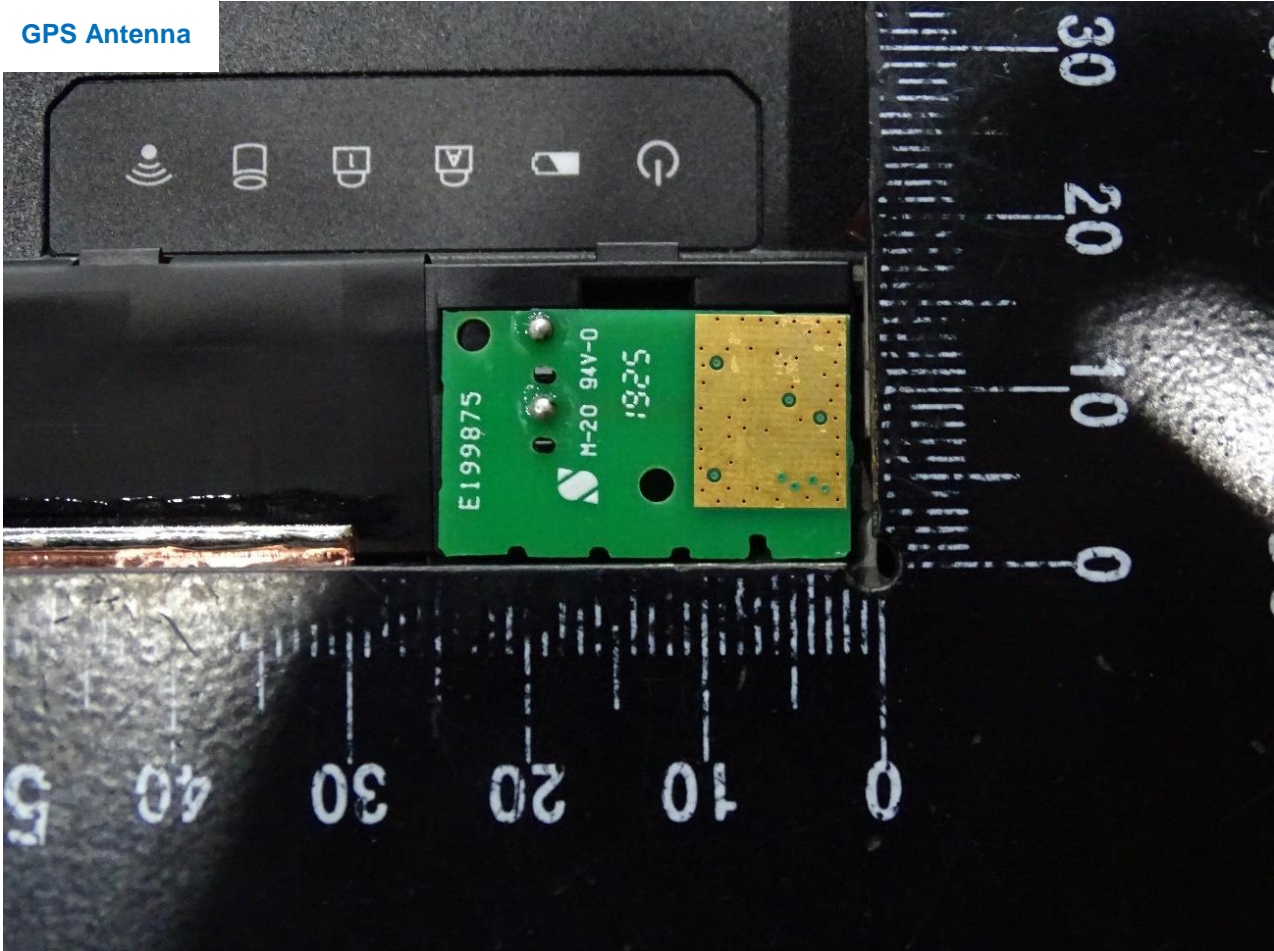

RFID Antenna

Host: Notebook (Brand Name: Getac / Model Name: B360)

Host: Notebook (Brand Name: Getac / Model Name: B360)

GPS Antenna

Host: Notebook (Brand Name: Getac / Model Name: B360)

————THE END————