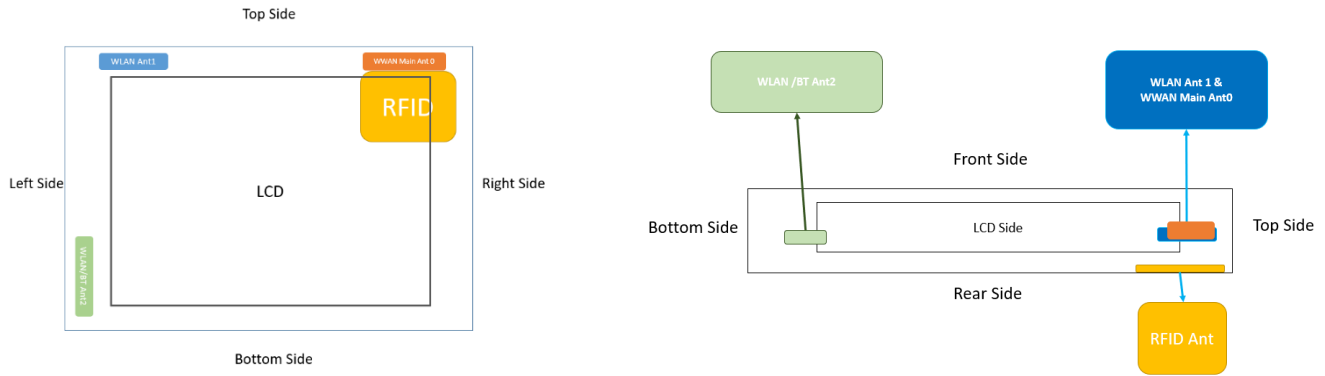

## Appendix A – DUT Antenna Illustration and Test Setup Photographs

### Illustration of Antenna Locations

<Front Face View> Tablet

<Right Side View> Tablet

Antenna	To Front Face (mm)	To Rear Face (mm)	To Left Side (mm)	To Right Side (mm)	To Top Side (mm)	To Bottom Side (mm)
WWAN Ant Main	3.00	3.00	150.00	17.00	7.00	130.00
WLAN Ant 1	3.00	12.00	28.00	180.00	7.00	130.00
WLAN/BT Ant 2	12.00	3.00	7.00	220.00	110.00	14.00
RFID	20.00	0.00	150.00	12.00	15.00	90.00