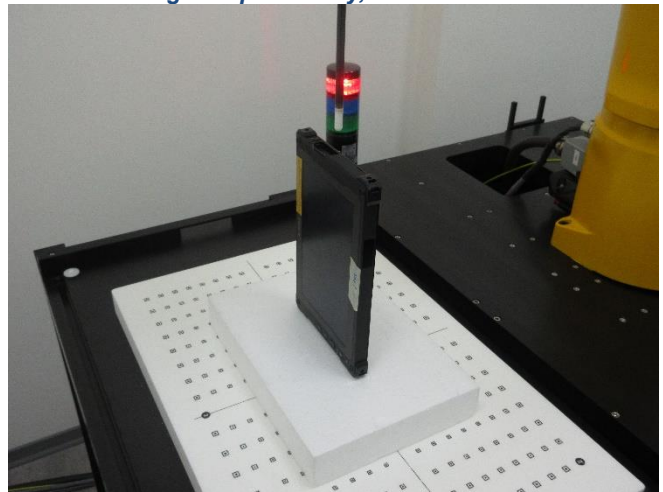

*Testing Setup for Body, Rear Face at 16 mm*

*Testing Setup for Body, Top Side at 14 mm*

*Testing Setup for Power Density, Rear Face at 0 mm*

*Testing Setup for Body, Left Side at 0 mm*

*Testing Setup for Body, Right Side at 0 mm*

*Testing Setup for Body, Top Side at 0 mm*

*Testing Setup for Body, Bottom Side at 0 mm*