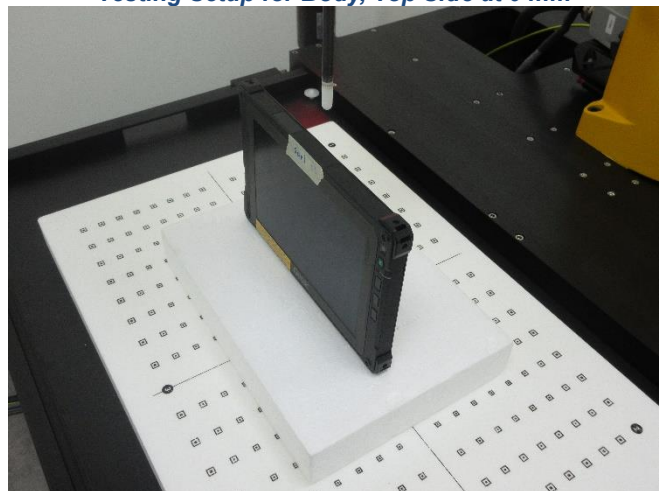

*Testing Setup for Body, Rear Face at 16 mm*

*Testing Setup for Body, Top Side at 14 mm*

*Testing Setup for Power Density, Rear Face at 0 mm*

*Testing Setup for Body, Left Side at 0 mm*

*Testing Setup for Body, Right Side at 0 mm*

*Testing Setup for Body, Top Side at 0 mm*

*Testing Setup for Body, Bottom Side at 0 mm*