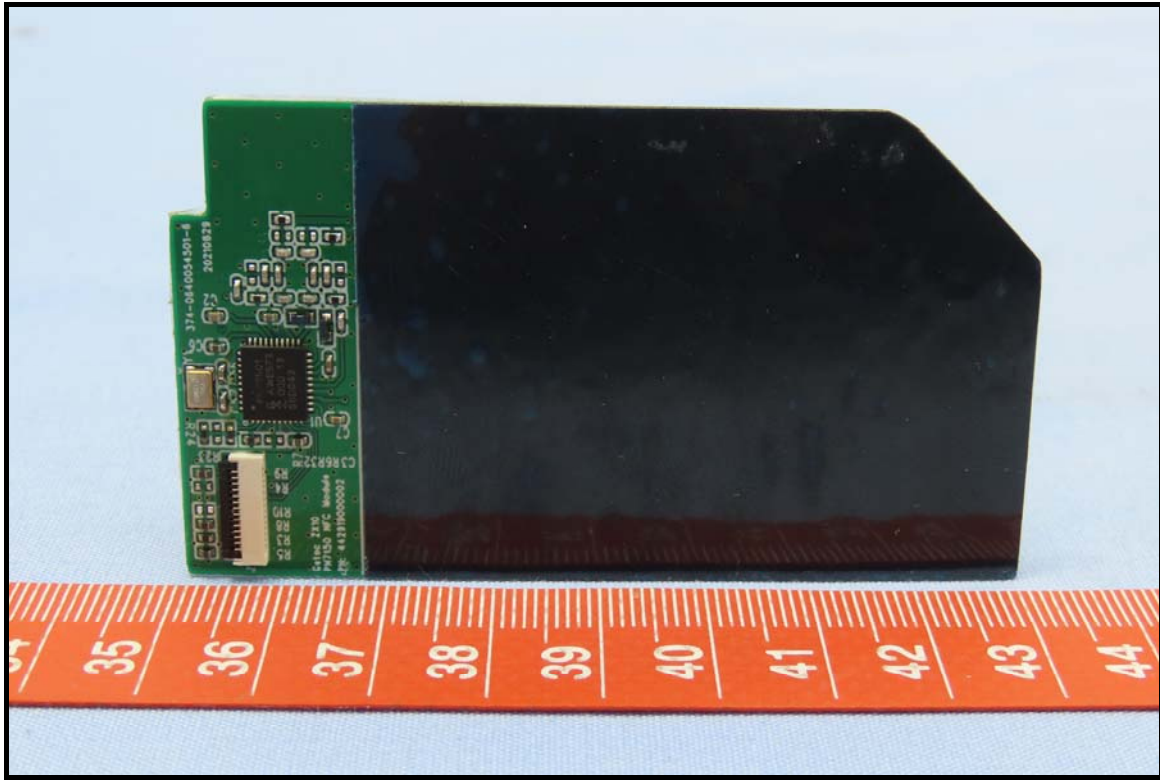

CONSTRUCTION PHOTOS OF EUT

Brand: Getac, Model: ZX10 PN7150

End-product (Brand: Getac, Model: ZX10)

WLAN/BT antenna

WWAN antenna

Battery 1, Brand: Getac, Model: BP1S2P4990B

Battery 2, Brand: Getac, Model: BP1S1P4990B

Smart card reader