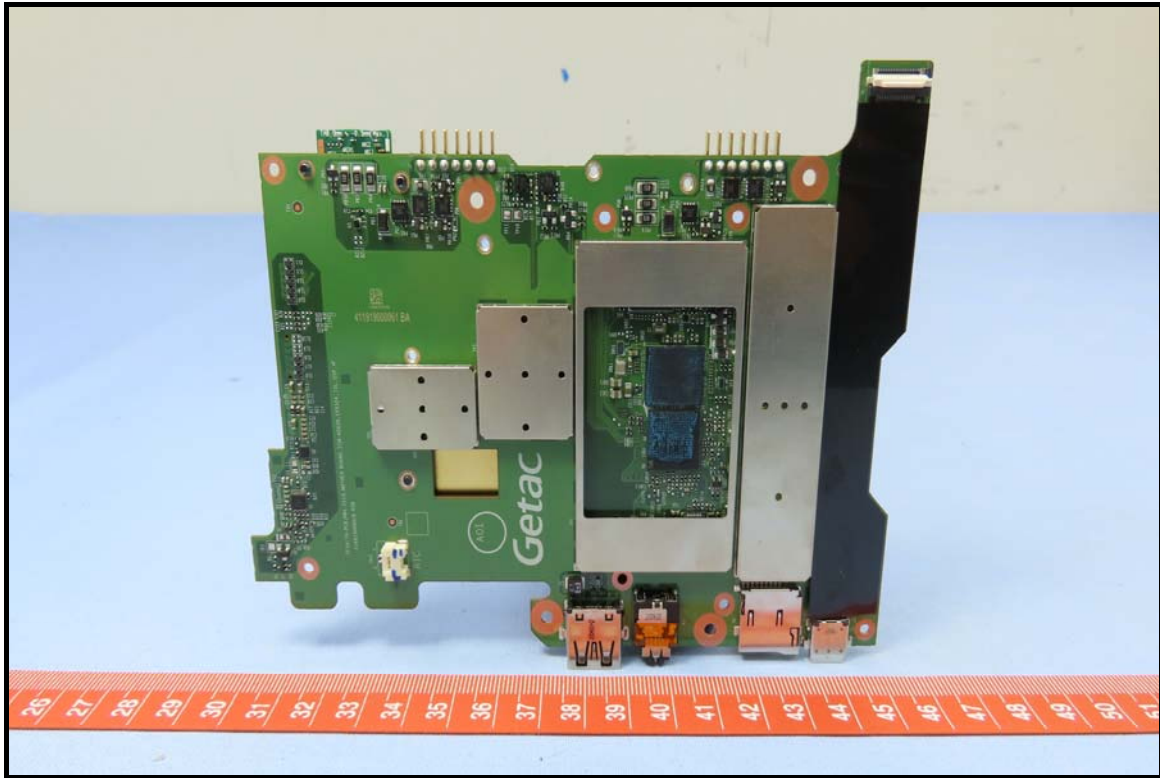

CONSTRUCTION PHOTOS OF EUT

Brand: Getac, Model: ZX10 PN7150

End-product (Brand: Getac, Model: ZX10)

WLAN/BT antenna

WWAN antenna

Battery 1, Brand: Getac, Model: BP1S2P4990B

Battery 2, Brand: Getac, Model: BP1S1P4990B

Smart card reader