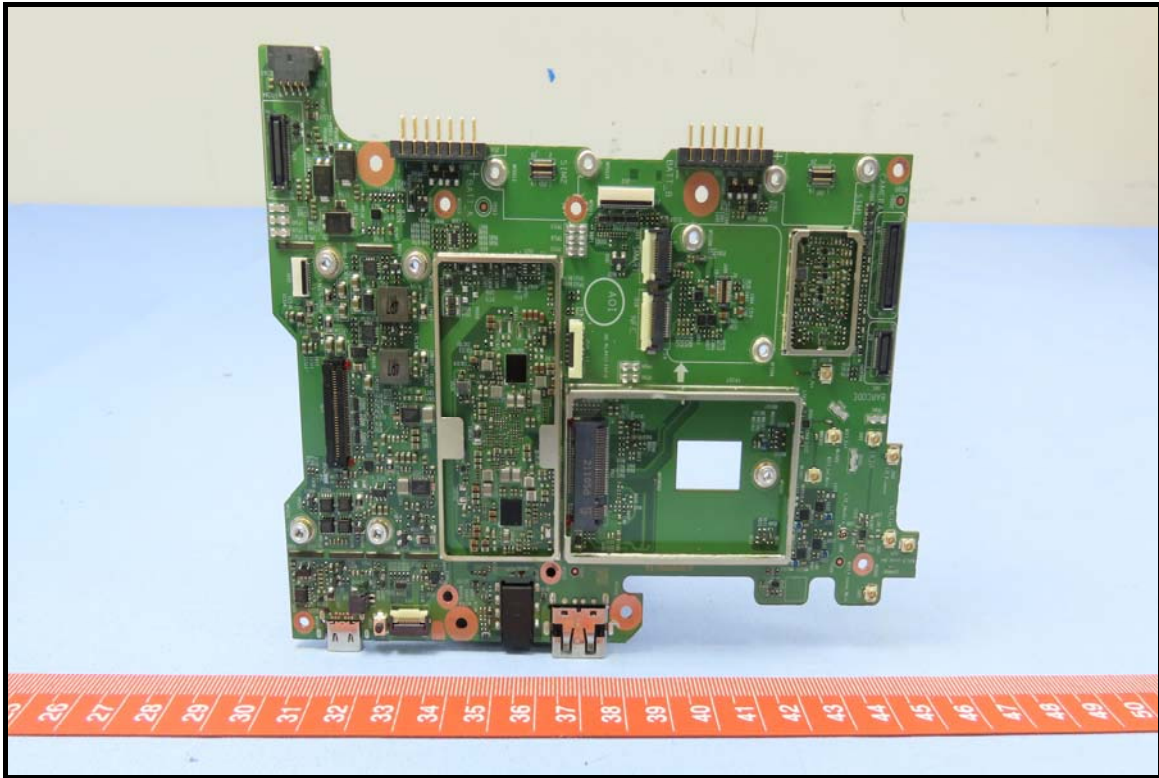

CONSTRUCTION PHOTOS OF EUT

Brand: Getac, Model: ZX10 PN7150

End-product (Brand: Getac, Model: ZX10)

WLAN/BT antenna

WWAN antenna

Battery 1, Brand: Getac, Model: BP1S2P4990B

Battery 2, Brand: Getac, Model: BP1S1P4990B

Smart card reader