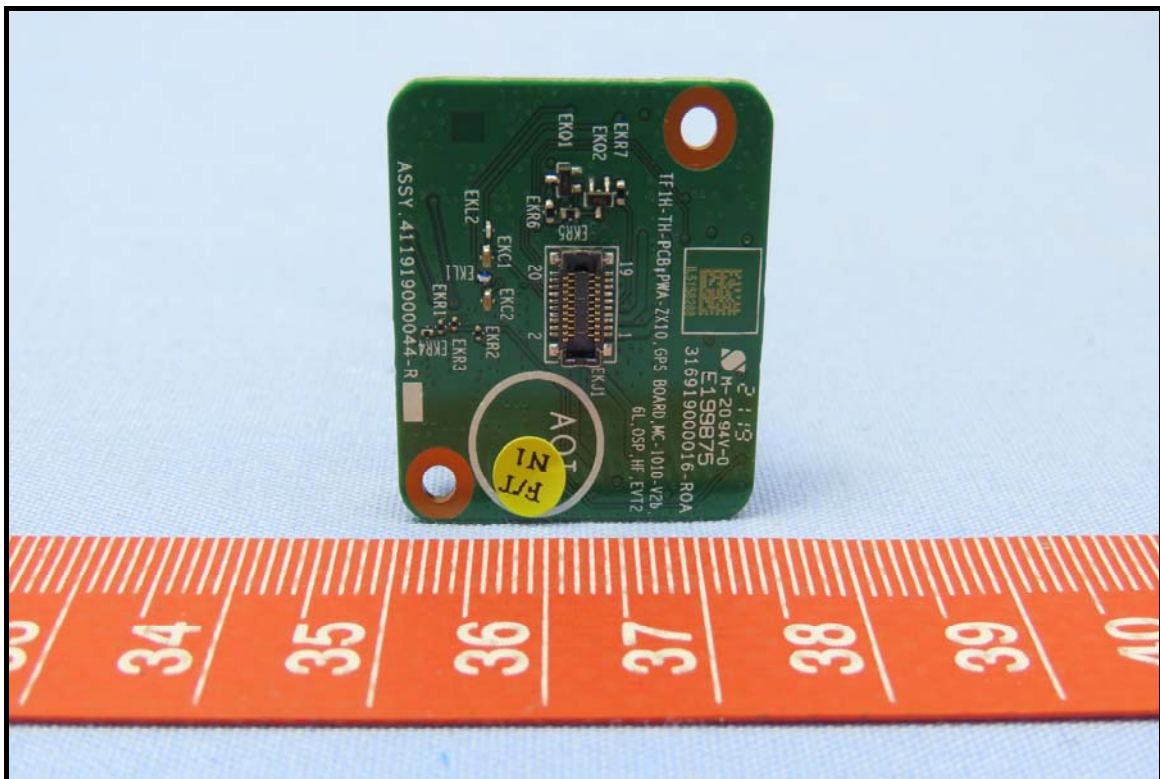

CONSTRUCTION PHOTOS OF EUT

Brand: Getac, Model: ZX10 PN7150

End-product (Brand: Getac, Model: ZX10)

WLAN/BT antenna

WWAN antenna

Battery 1, Brand: Getac, Model: BP1S2P4990B

Battery 2, Brand: Getac, Model: BP1S1P4990B

Smart card reader