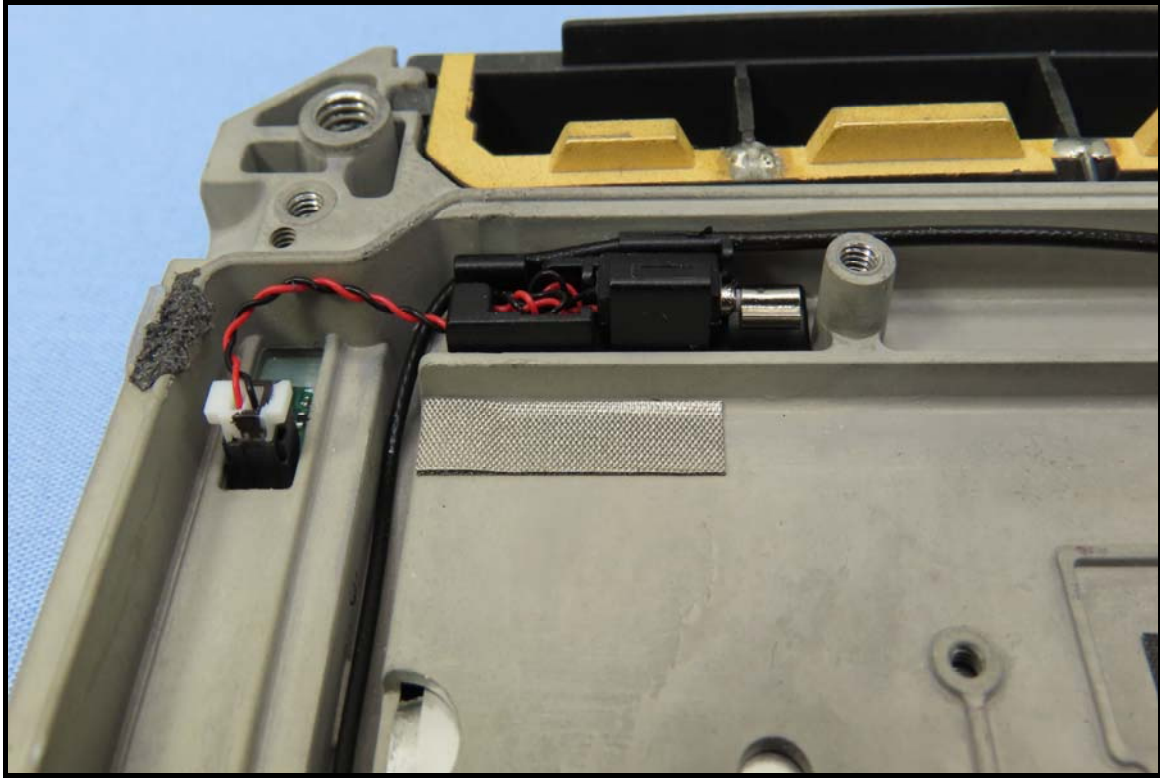

CONSTRUCTION PHOTOS OF EUT

Brand: Getac, Model: ZX10 PN7150

End-product (Brand: Getac, Model: ZX10)

WLAN/BT antenna

WWAN antenna

Battery 1, Brand: Getac, Model: BP1S2P4990B

Battery 2, Brand: Getac, Model: BP1S1P4990B

Smart card reader