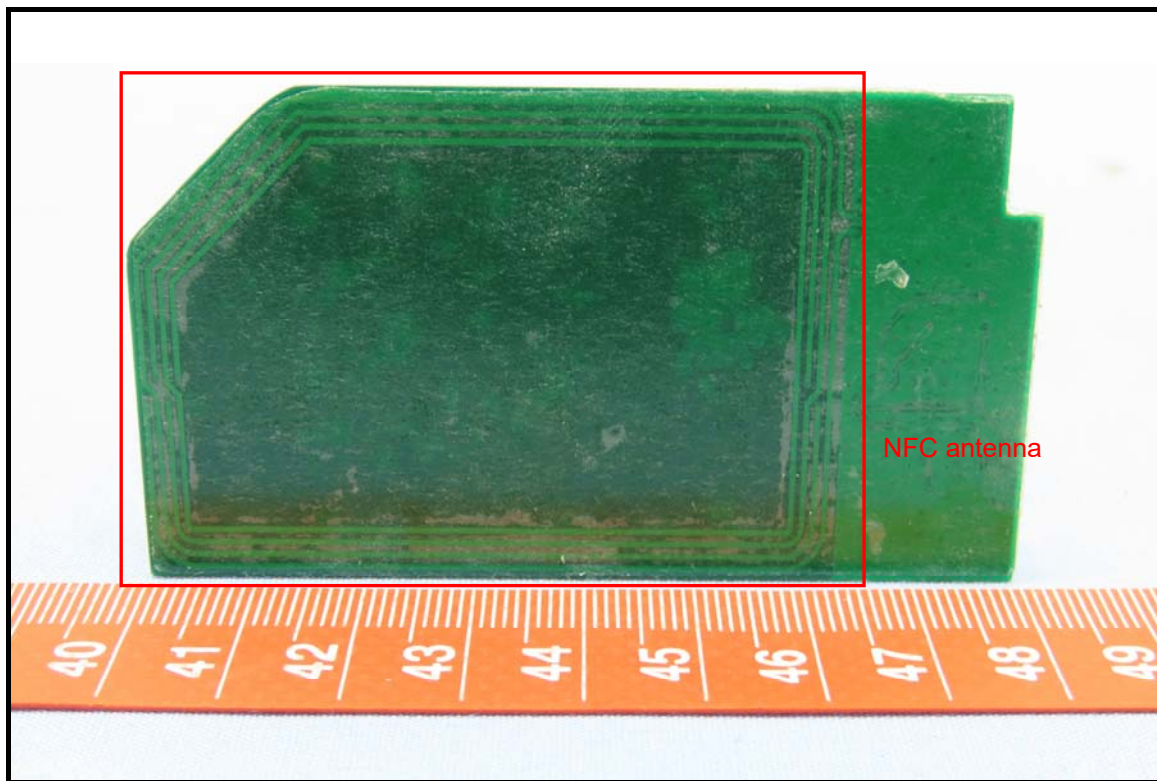

CONSTRUCTION PHOTOS OF EUT

Brand: Getac, Model: ZX10 PN7150

End-product (Brand: Getac, Model: ZX10)

WLAN/BT antenna

WWAN antenna

Battery 1, Brand: Getac, Model: BP1S2P4990B

Battery 2, Brand: Getac, Model: BP1S1P4990B

Smart card reader