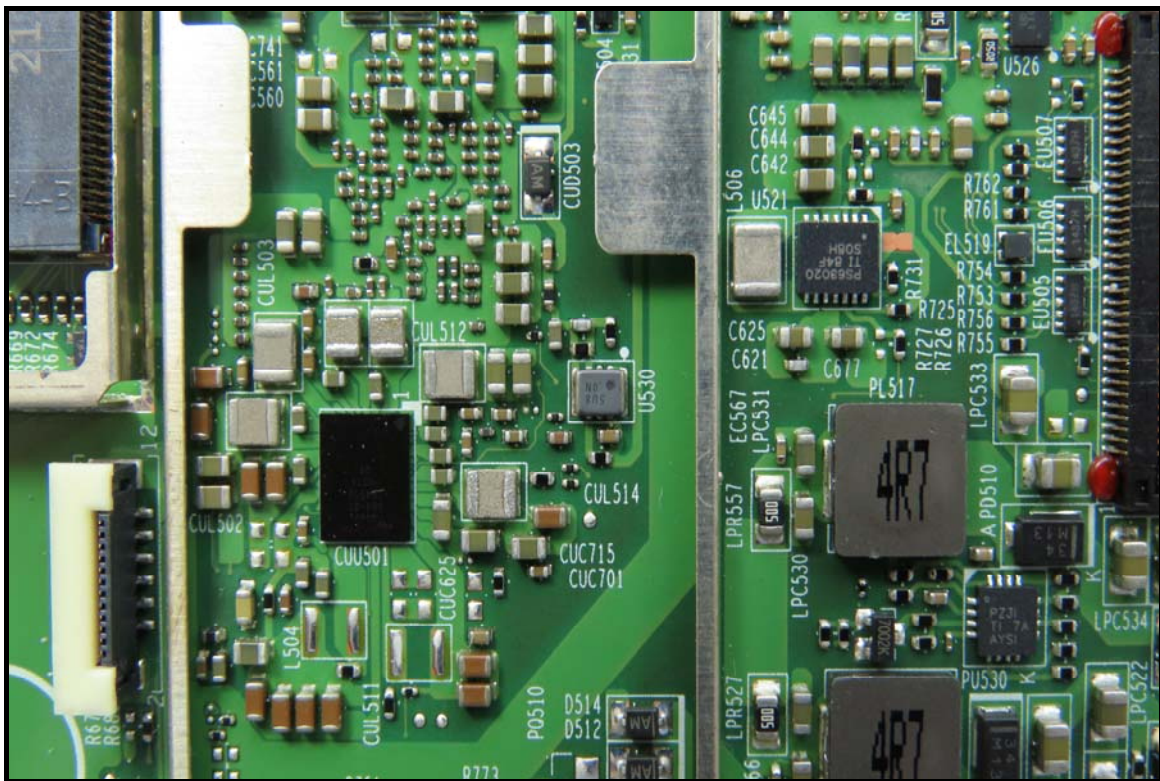

CONSTRUCTION PHOTOS OF EUT

Brand: Getac, Model: ZX10 PN7150

End-product (Brand: Getac, Model: ZX10)

WLAN/BT antenna

WWAN antenna

Battery 1, Brand: Getac, Model: BP1S2P4990B

Battery 2, Brand: Getac, Model: BP1S1P4990B

Smart card reader