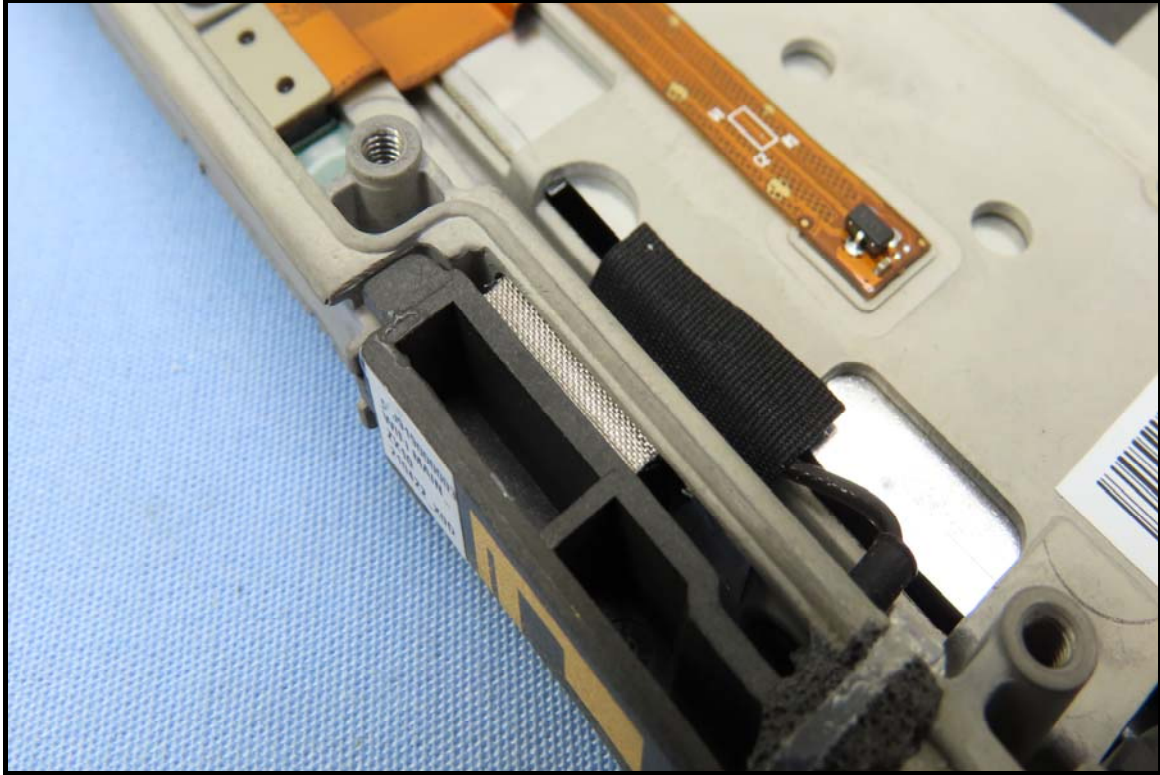

CONSTRUCTION PHOTOS OF EUT

Brand: Getac, Model: ZX10 PN7150

End-product (Brand: Getac, Model: ZX10)

WLAN/BT antenna

WWAN antenna

Battery 1, Brand: Getac, Model: BP1S2P4990B

Battery 2, Brand: Getac, Model: BP1S1P4990B

Smart card reader