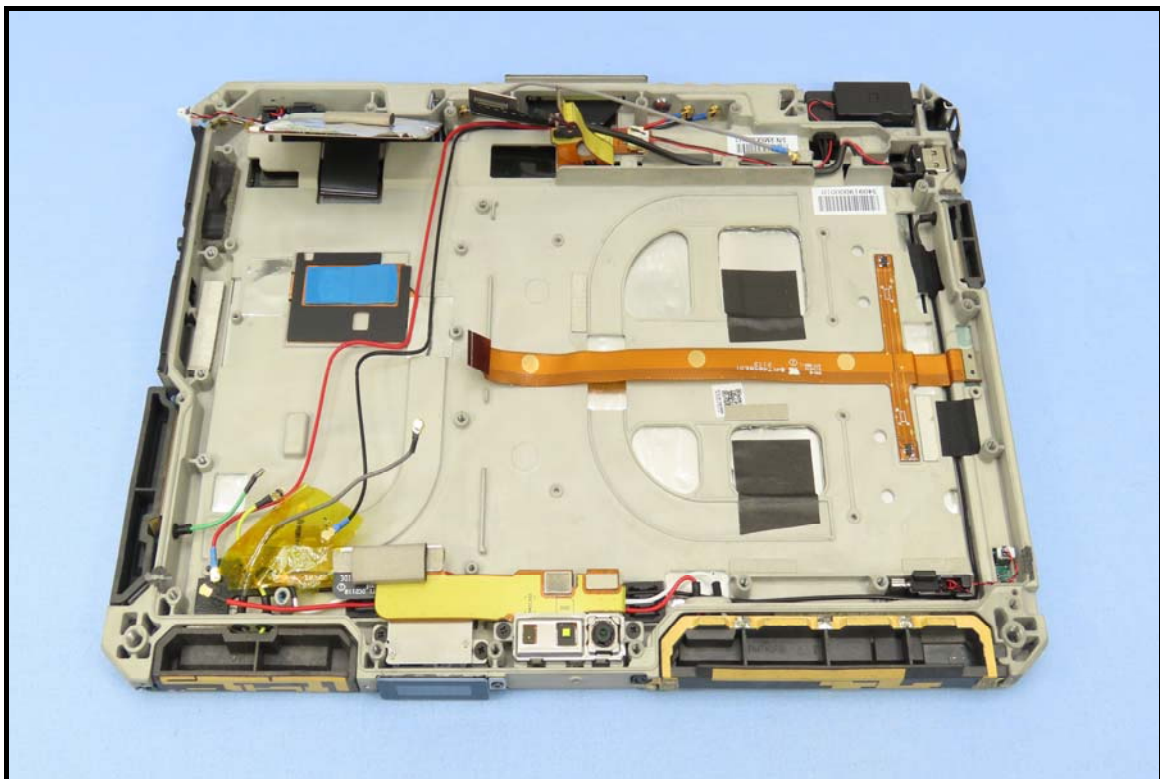

CONSTRUCTION PHOTOS OF EUT

Brand: Getac, Model: ZX10 PN7150

End-product (Brand: Getac, Model: ZX10)

WLAN/BT antenna

WWAN antenna

Battery 1, Brand: Getac, Model: BP1S2P4990B

Battery 2, Brand: Getac, Model: BP1S1P4990B

Smart card reader