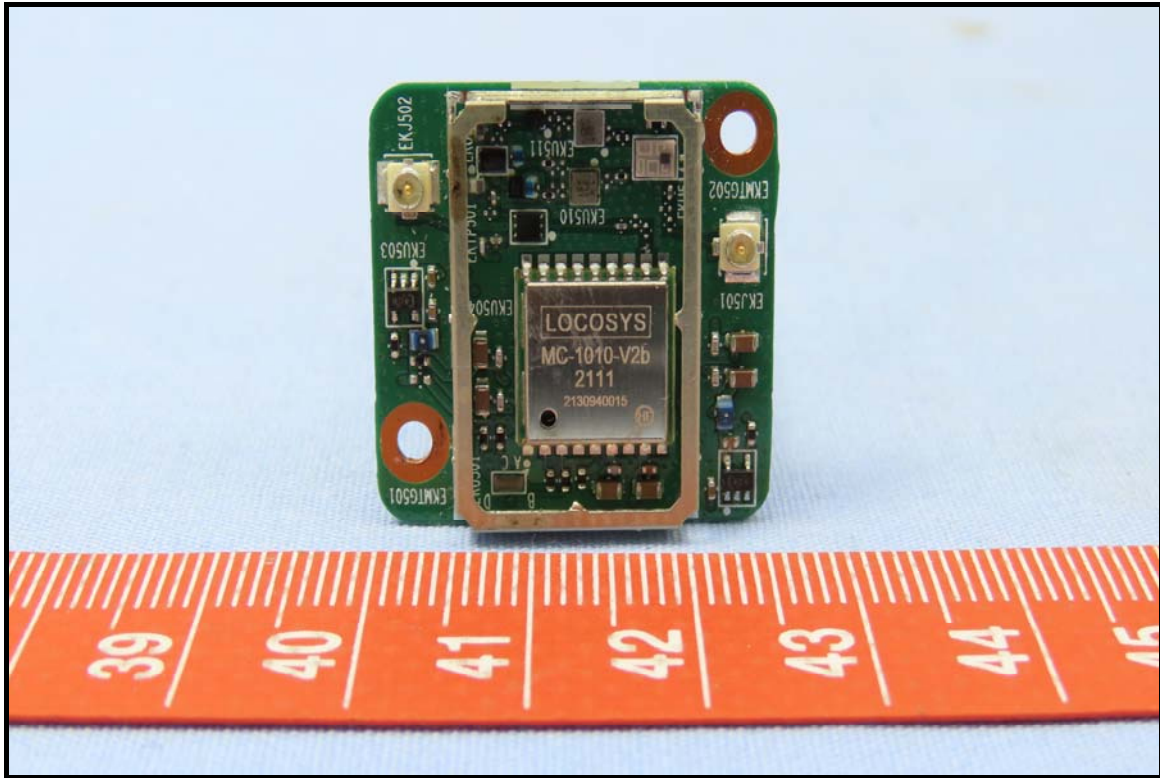

CONSTRUCTION PHOTOS OF EUT

Brand: Getac, Model: ZX10 PN7150

End-product (Brand: Getac, Model: ZX10)

WLAN/BT antenna

WWAN antenna

Battery 1, Brand: Getac, Model: BP1S2P4990B

Battery 2, Brand: Getac, Model: BP1S1P4990B

Smart card reader