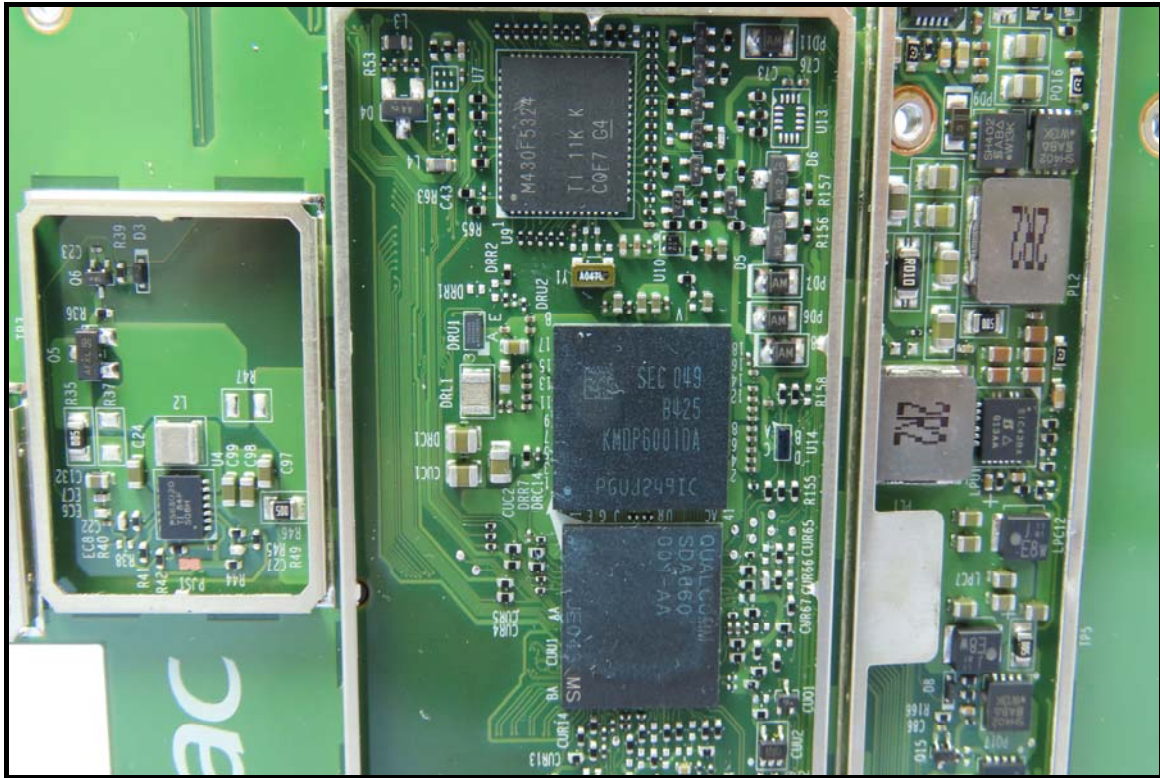

CONSTRUCTION PHOTOS OF EUT

Brand: Getac, Model: ZX10 PN7150

End-product (Brand: Getac, Model: ZX10)

WLAN/BT antenna

WWAN antenna

Battery 1, Brand: Getac, Model: BP1S2P4990B

Battery 2, Brand: Getac, Model: BP1S1P4990B

Smart card reader