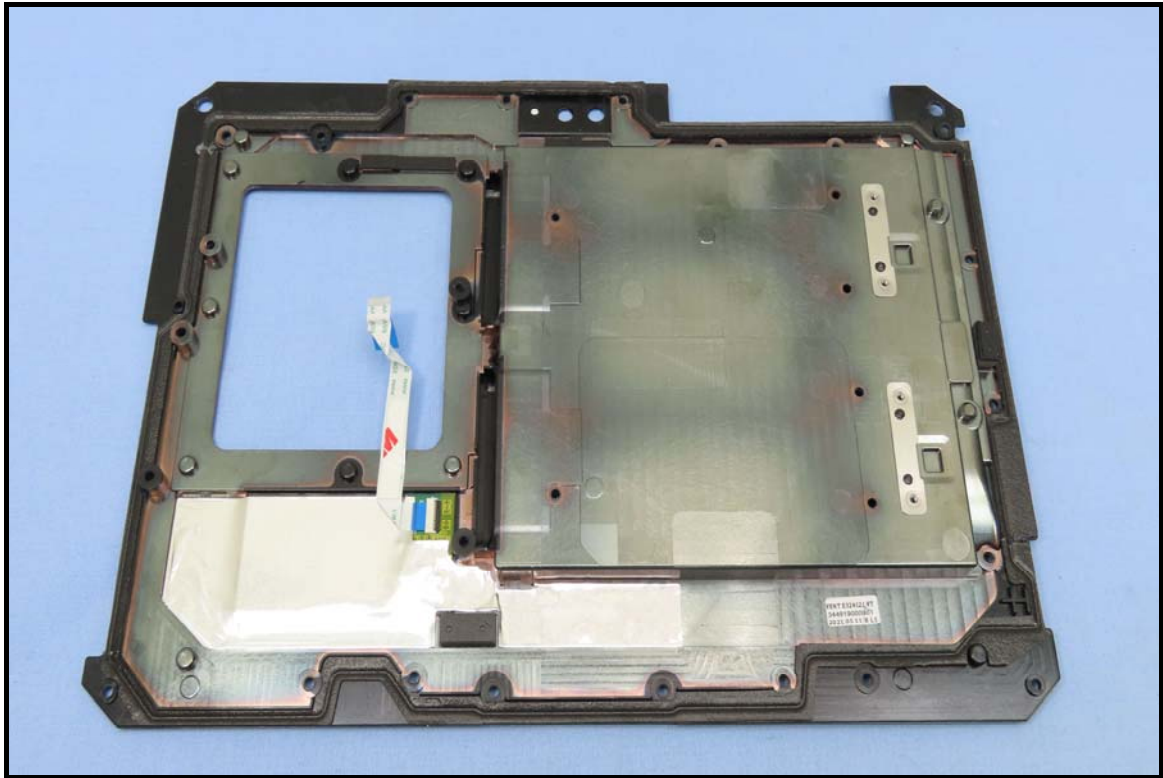

CONSTRUCTION PHOTOS OF EUT

Brand: Getac, Model: ZX10 PN7150

End-product (Brand: Getac, Model: ZX10)

WLAN/BT antenna

WWAN antenna

Battery 1, Brand: Getac, Model: BP1S2P4990B

Battery 2, Brand: Getac, Model: BP1S1P4990B

Smart card reader