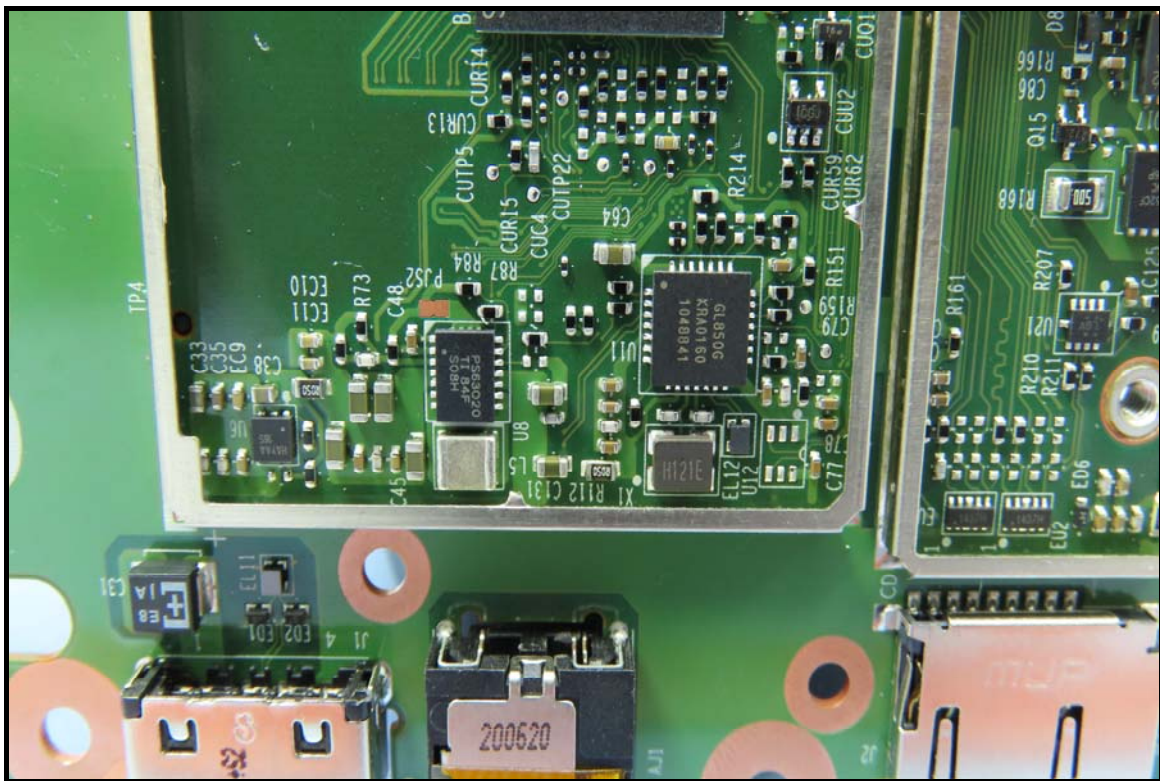

CONSTRUCTION PHOTOS OF EUT

Brand: Getac, Model: ZX10 PN7150

End-product (Brand: Getac, Model: ZX10)

WLAN/BT antenna

WWAN antenna

Battery 1, Brand: Getac, Model: BP1S2P4990B

Battery 2, Brand: Getac, Model: BP1S1P4990B

Smart card reader