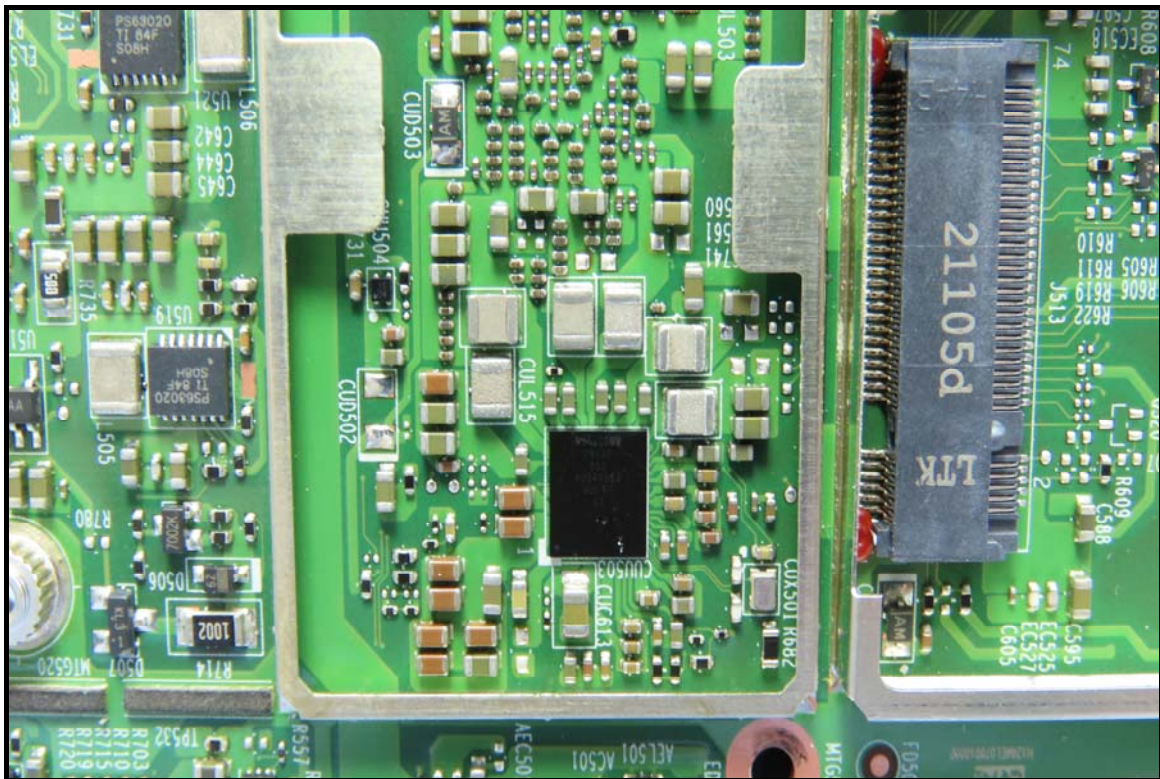

CONSTRUCTION PHOTOS OF EUT

Brand: Getac, Model: ZX10 PN7150

End-product (Brand: Getac, Model: ZX10)

WLAN/BT antenna

WWAN antenna

Battery 1, Brand: Getac, Model: BP1S2P4990B

Battery 2, Brand: Getac, Model: BP1S1P4990B

Smart card reader