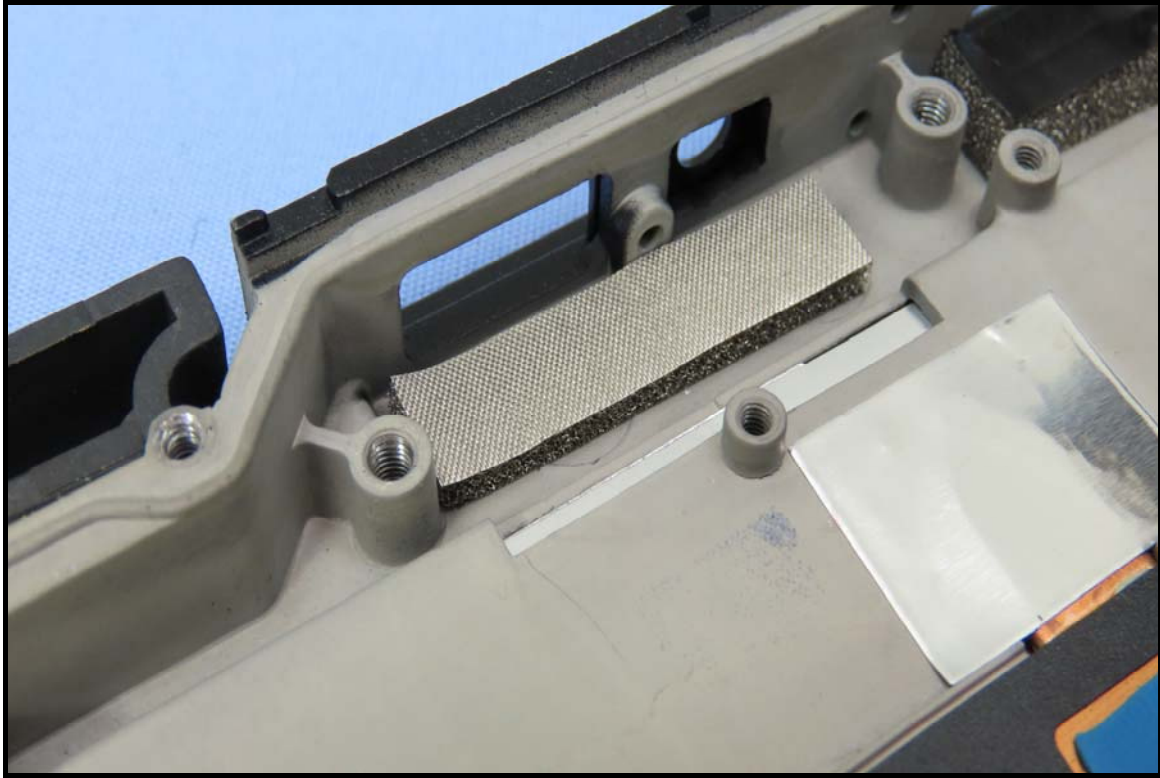

CONSTRUCTION PHOTOS OF EUT

Brand: Getac, Model: ZX10 PN7150

End-product (Brand: Getac, Model: ZX10)

WLAN/BT antenna

WWAN antenna

Battery 1, Brand: Getac, Model: BP1S2P4990B

Battery 2, Brand: Getac, Model: BP1S1P4990B

Smart card reader