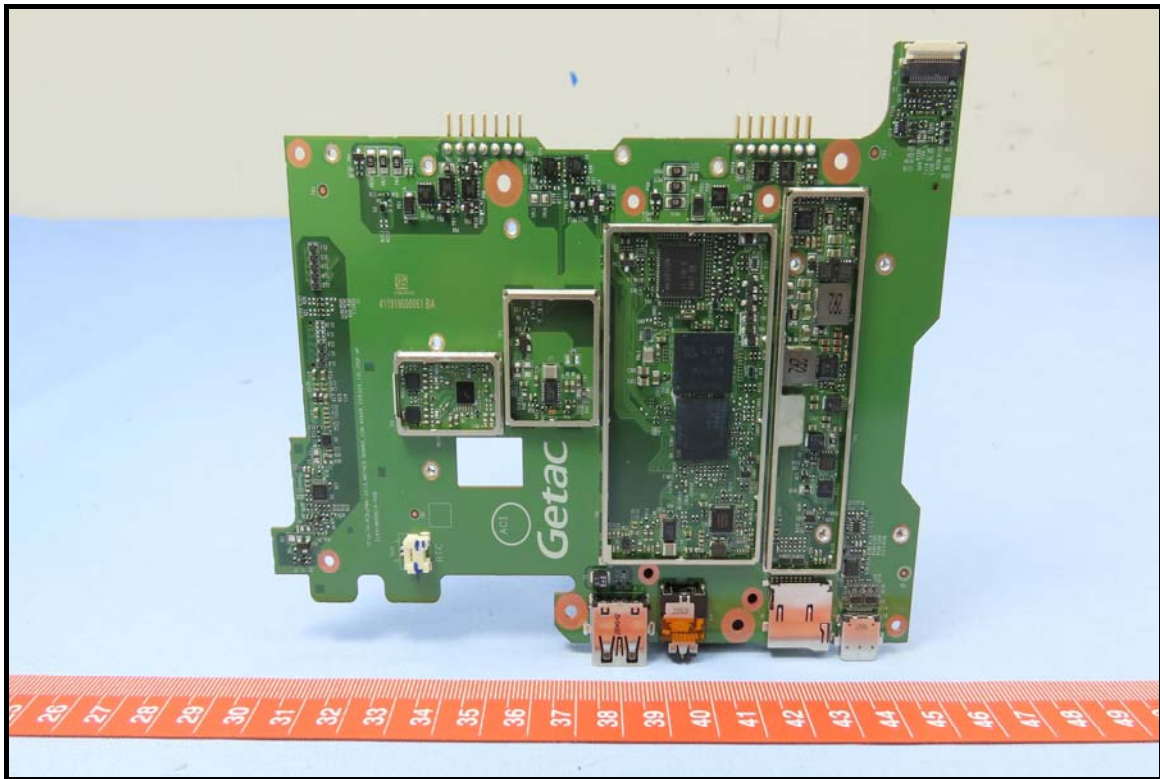

CONSTRUCTION PHOTOS OF EUT

Brand: Getac, Model: ZX10 PN7150

End-product (Brand: Getac, Model: ZX10)

WLAN/BT antenna

WWAN antenna

Battery 1, Brand: Getac, Model: BP1S2P4990B

Battery 2, Brand: Getac, Model: BP1S1P4990B

Smart card reader