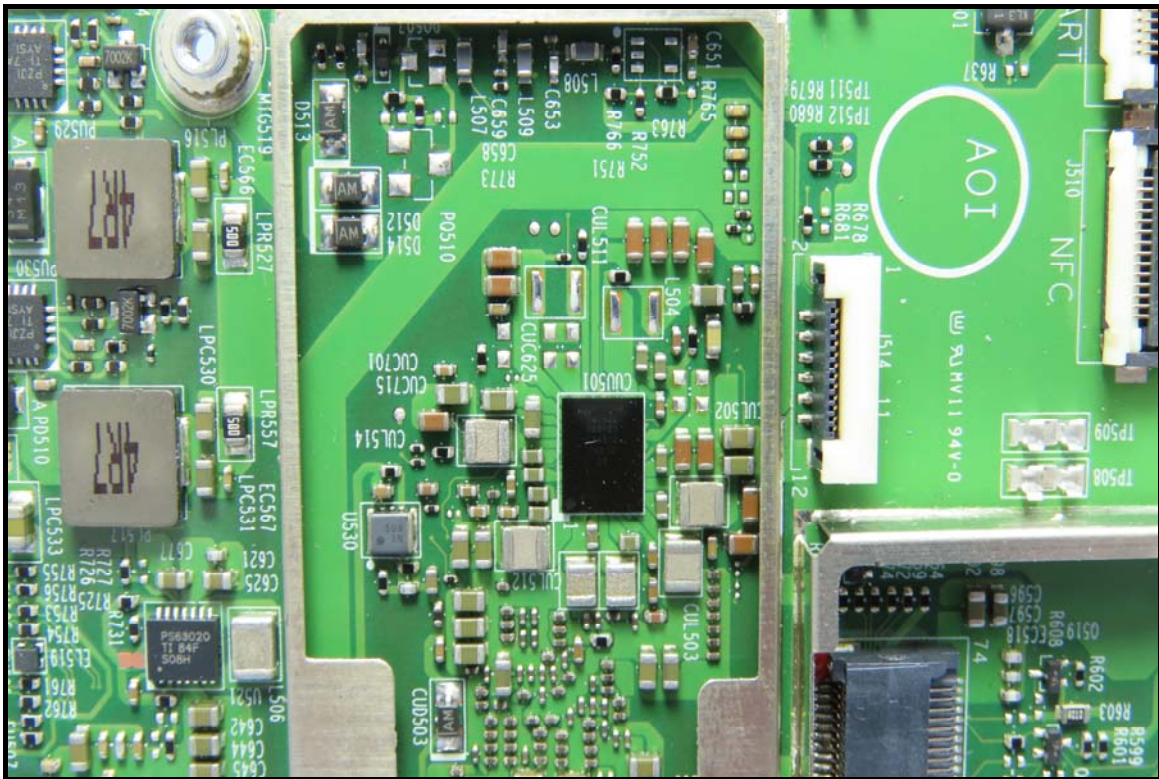

CONSTRUCTION PHOTOS OF EUT

Brand: Getac, Model: ZX10 PN7150

End-product (Brand: Getac, Model: ZX10)

WLAN/BT antenna

WWAN antenna

Battery 1, Brand: Getac, Model: BP1S2P4990B

Battery 2, Brand: Getac, Model: BP1S1P4990B

Smart card reader