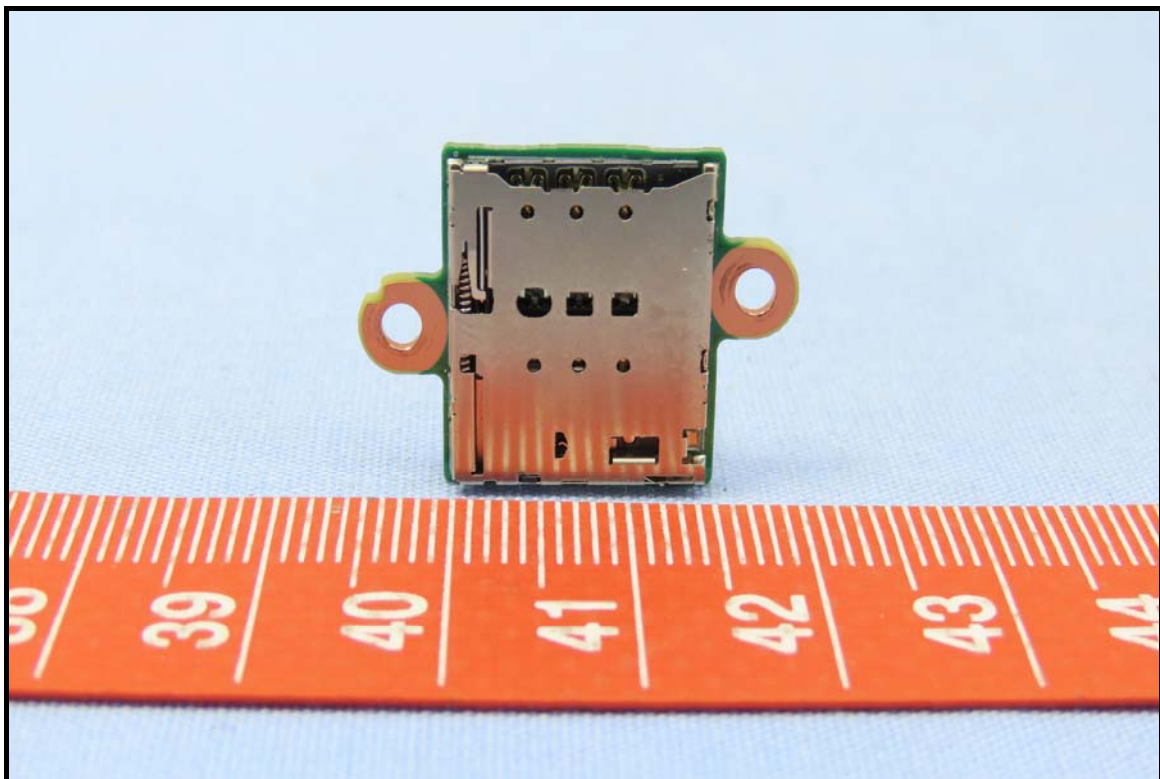

CONSTRUCTION PHOTOS OF EUT

Brand: Getac, Model: ZX10 PN7150

End-product (Brand: Getac, Model: ZX10)

WLAN/BT antenna

WWAN antenna

Battery 1, Brand: Getac, Model: BP1S2P4990B

Battery 2, Brand: Getac, Model: BP1S1P4990B

Smart card reader