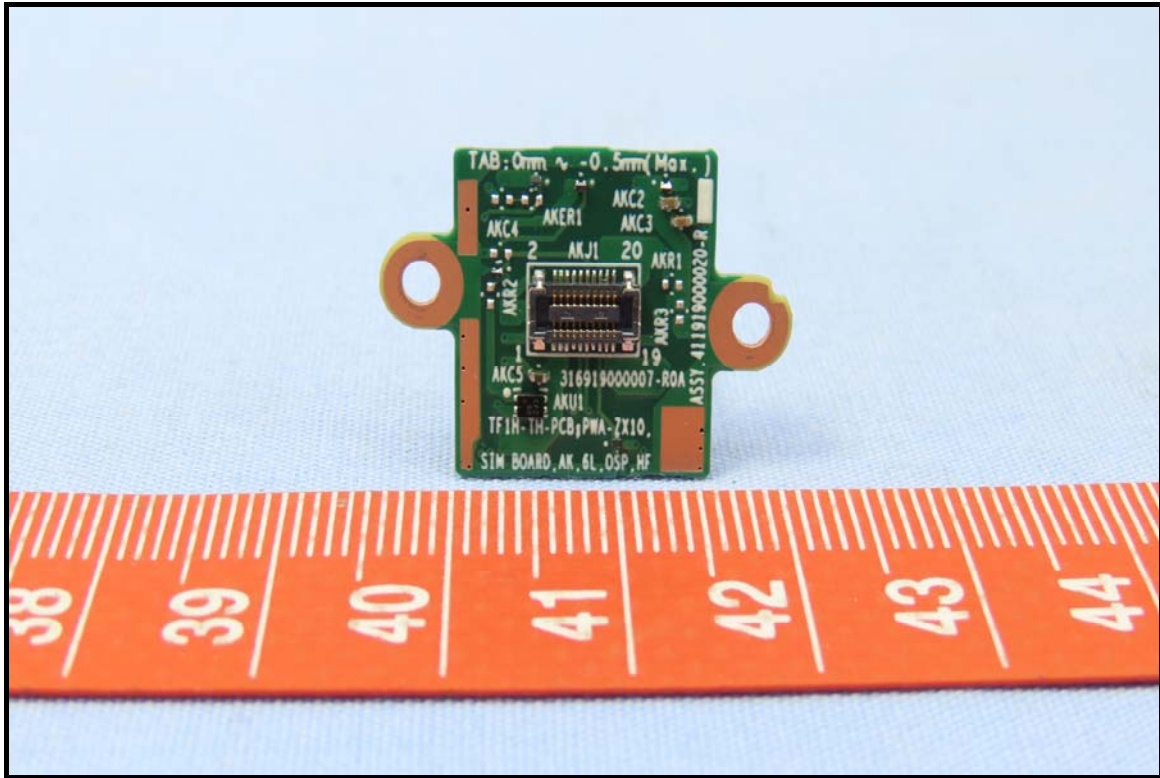

CONSTRUCTION PHOTOS OF EUT

Brand: Getac, Model: ZX10 PN7150

End-product (Brand: Getac, Model: ZX10)

WLAN/BT antenna

WWAN antenna

Battery 1, Brand: Getac, Model: BP1S2P4990B

Battery 2, Brand: Getac, Model: BP1S1P4990B

Smart card reader