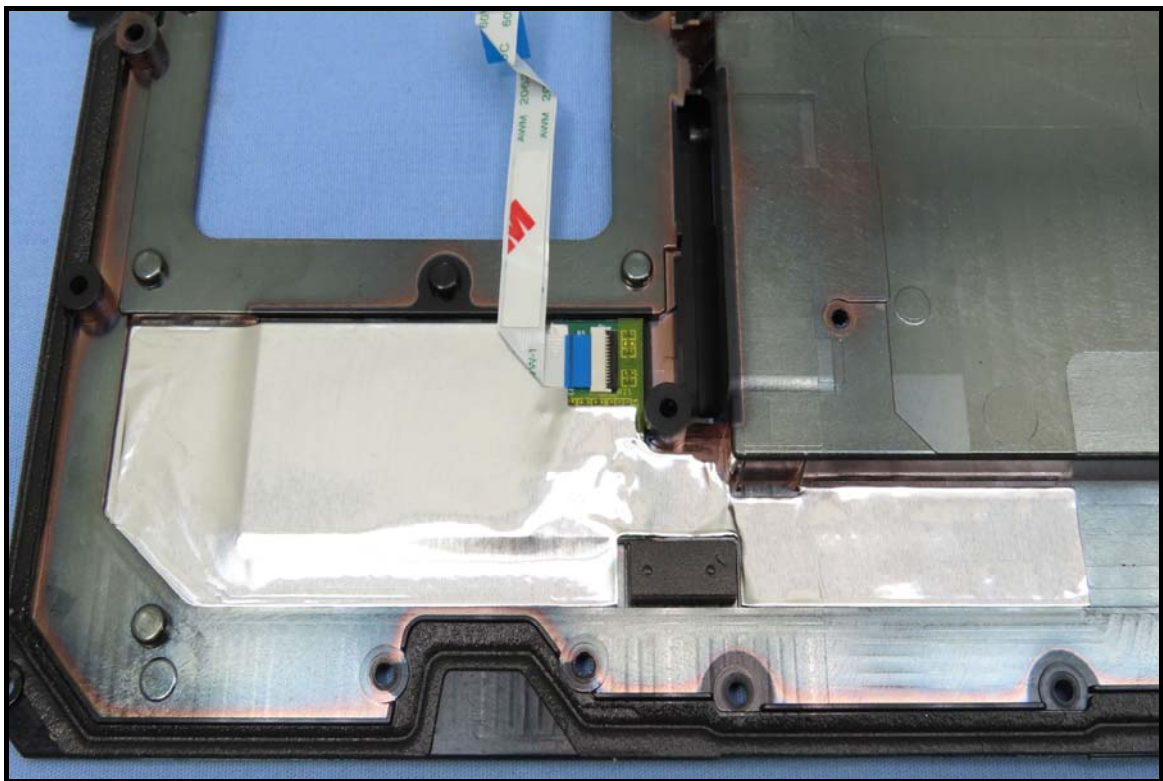

CONSTRUCTION PHOTOS OF EUT

Brand: Getac, Model: ZX10 PN7150

End-product (Brand: Getac, Model: ZX10)

WLAN/BT antenna

WWAN antenna

Battery 1, Brand: Getac, Model: BP1S2P4990B

Battery 2, Brand: Getac, Model: BP1S1P4990B

Smart card reader