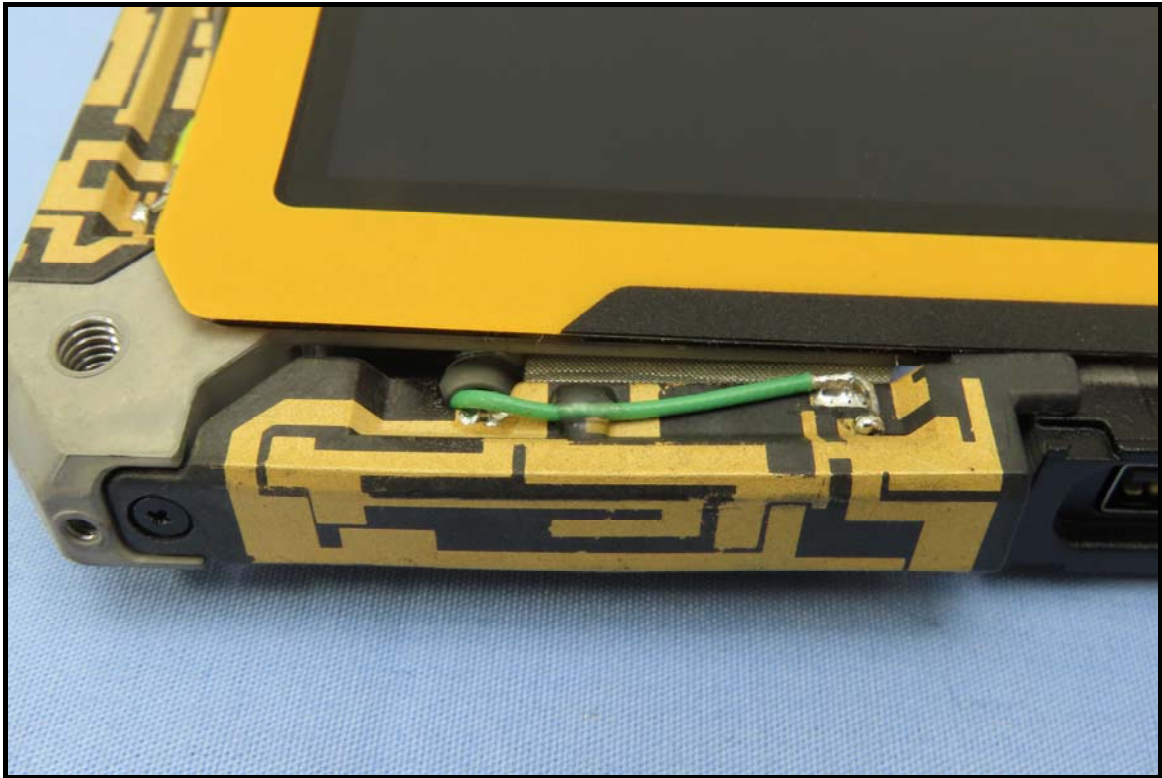

CONSTRUCTION PHOTOS OF EUT

Brand: Getac, Model: ZX10 PN7150

End-product (Brand: Getac, Model: ZX10)

WLAN/BT antenna

WWAN antenna

Battery 1, Brand: Getac, Model: BP1S2P4990B

Battery 2, Brand: Getac, Model: BP1S1P4990B

Smart card reader