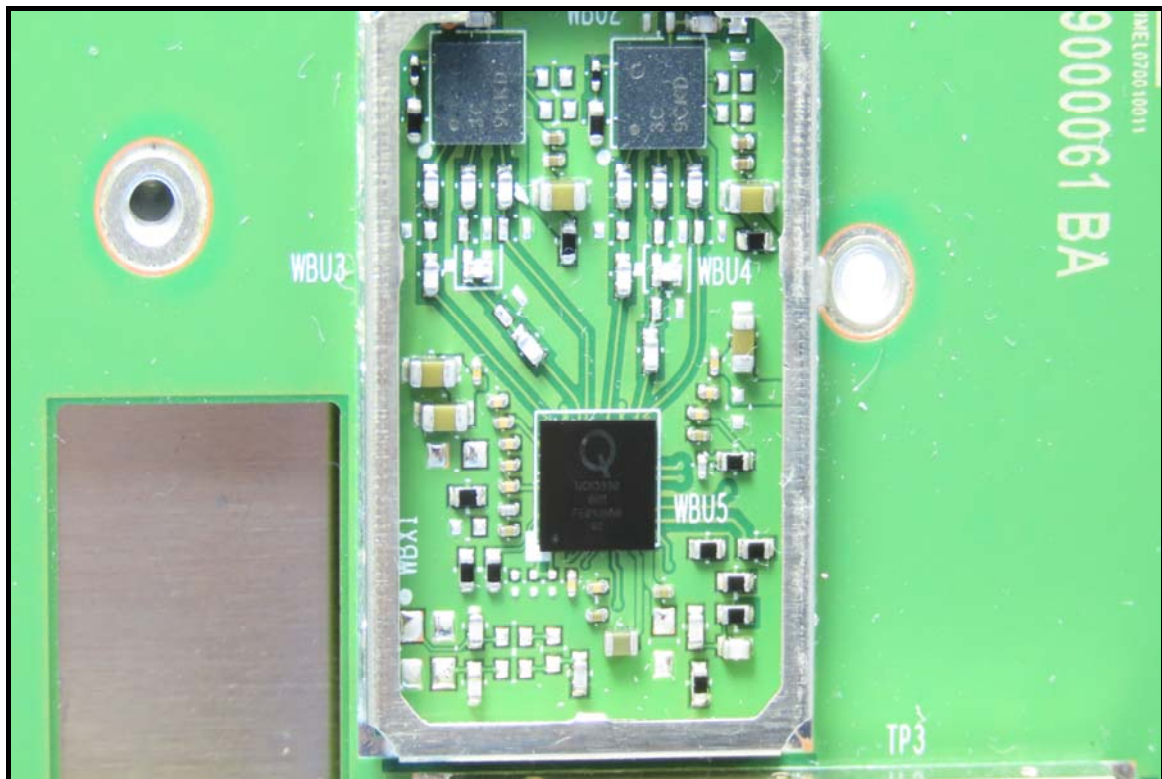

CONSTRUCTION PHOTOS OF EUT

Brand: Getac, Model: ZX10 PN7150

End-product (Brand: Getac, Model: ZX10)

WLAN/BT antenna

WWAN antenna

Battery 1, Brand: Getac, Model: BP1S2P4990B

Battery 2, Brand: Getac, Model: BP1S1P4990B

Smart card reader