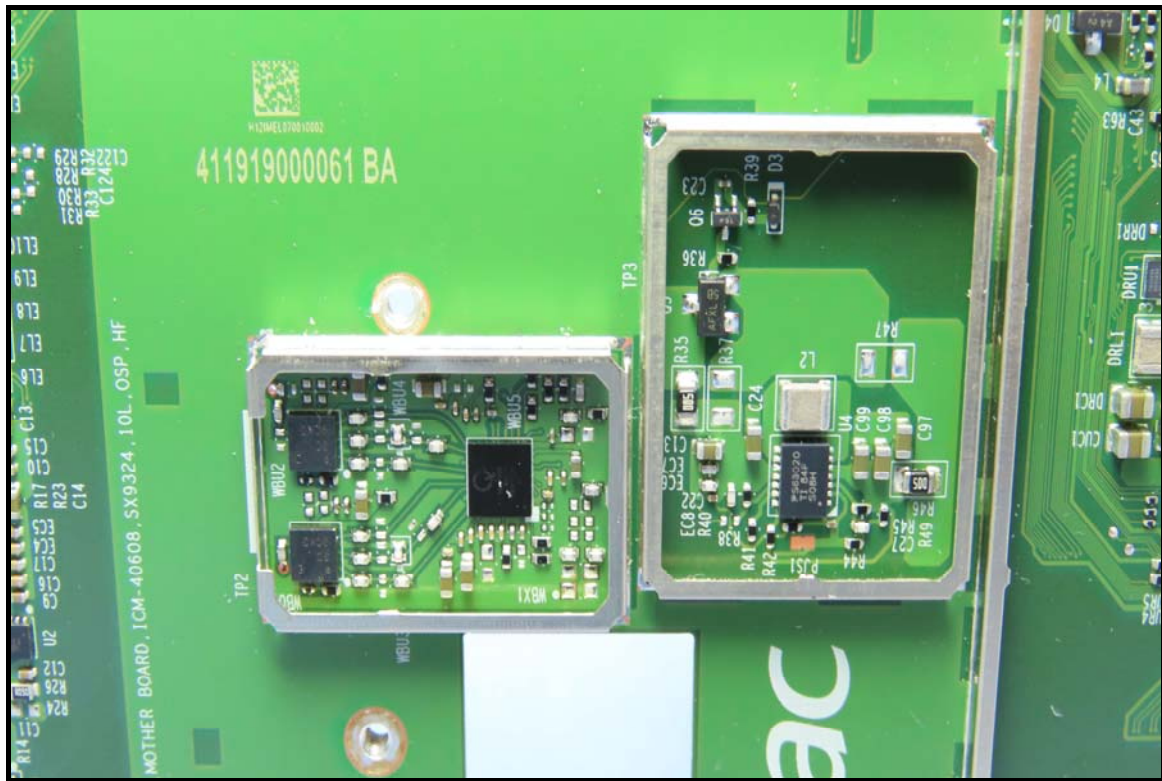

CONSTRUCTION PHOTOS OF EUT

Brand: Getac, Model: ZX10 PN7150

End-product (Brand: Getac, Model: ZX10)

WLAN/BT antenna

WWAN antenna

Battery 1, Brand: Getac, Model: BP1S2P4990B

Battery 2, Brand: Getac, Model: BP1S1P4990B

Smart card reader