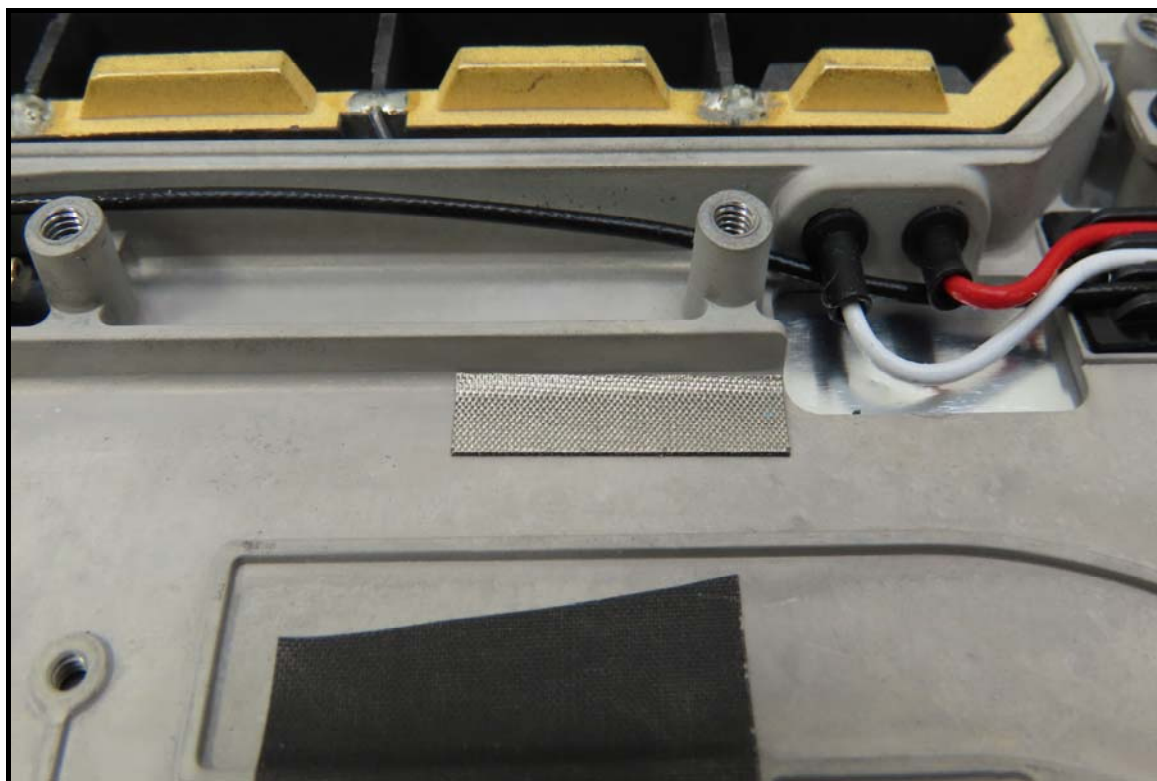

CONSTRUCTION PHOTOS OF EUT

Brand: Getac, Model: ZX10 PN7150

End-product (Brand: Getac, Model: ZX10)

WLAN/BT antenna

WWAN antenna

Battery 1, Brand: Getac, Model: BP1S2P4990B

Battery 2, Brand: Getac, Model: BP1S1P4990B

Smart card reader