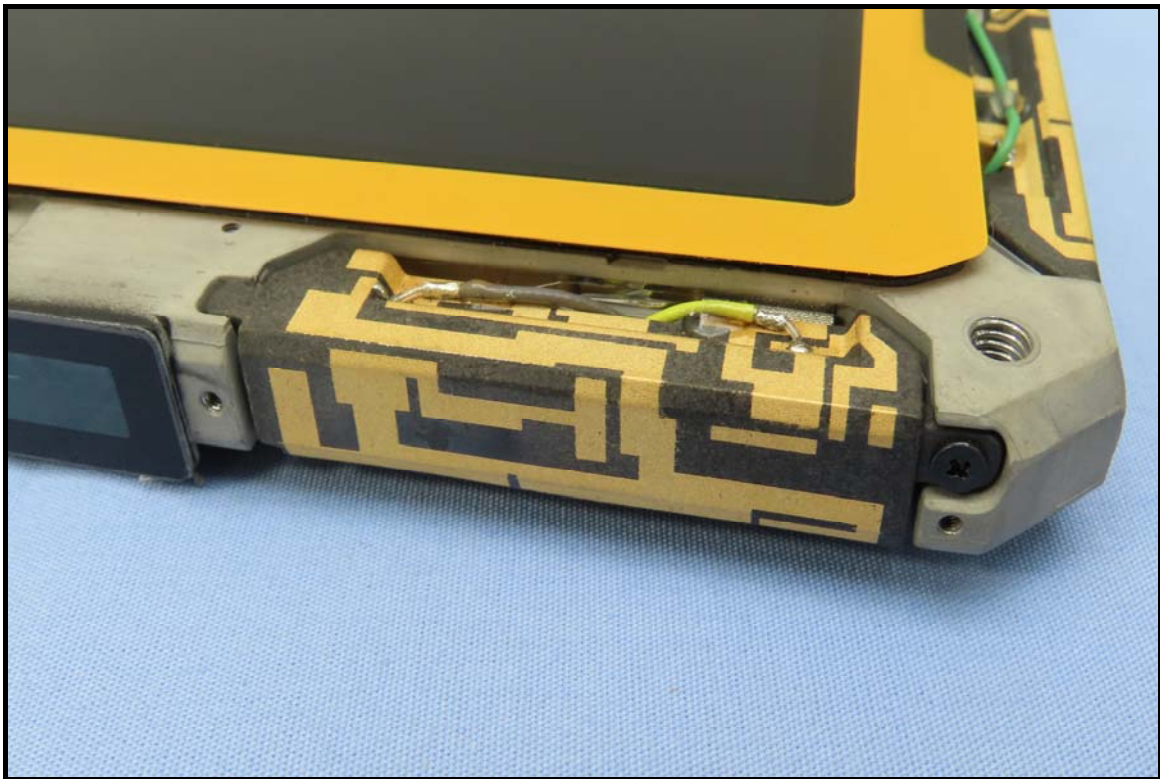

CONSTRUCTION PHOTOS OF EUT

Brand: Getac, Model: ZX10 PN7150

End-product (Brand: Getac, Model: ZX10)

WLAN/BT antenna

WWAN antenna

Battery 1, Brand: Getac, Model: BP1S2P4990B

Battery 2, Brand: Getac, Model: BP1S1P4990B

Smart card reader