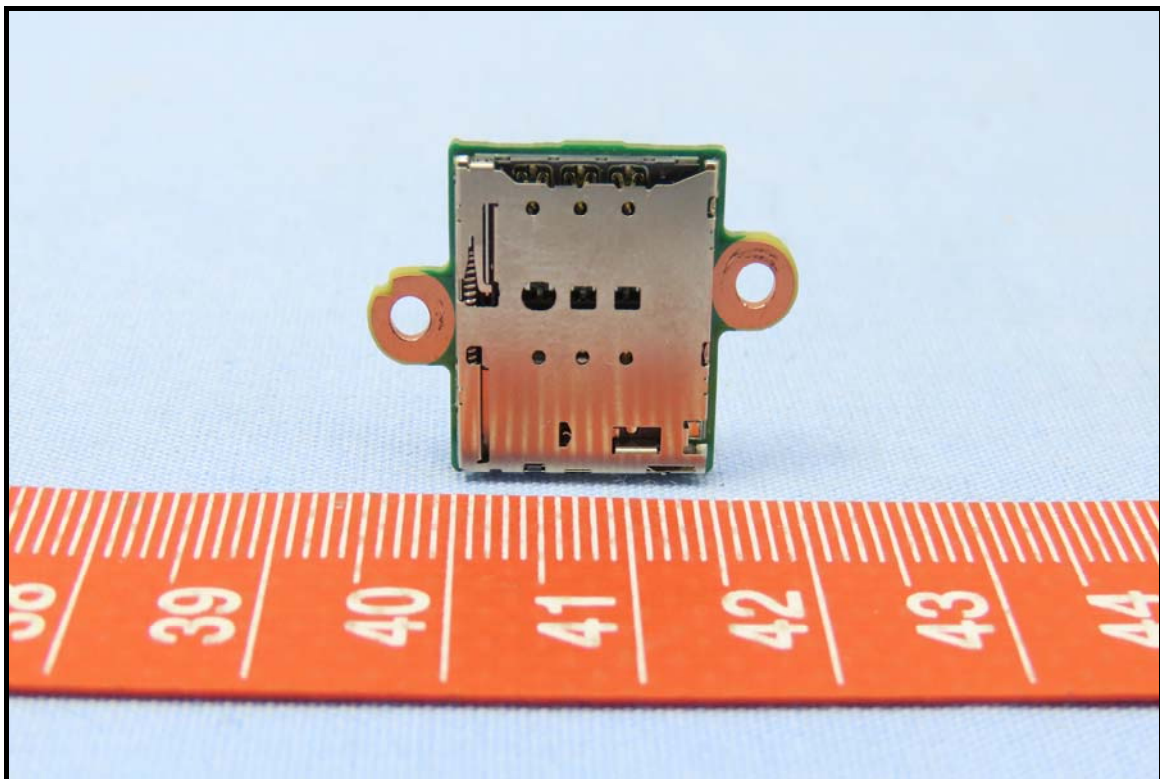

CONSTRUCTION PHOTOS OF EUT

Brand: Getac, Model: ZX10 PN7150

End-product (Brand: Getac, Model: ZX10)

WLAN/BT antenna

WWAN antenna

Battery 1, Brand: Getac, Model: BP1S2P4990B

Battery 2, Brand: Getac, Model: BP1S1P4990B

Smart card reader