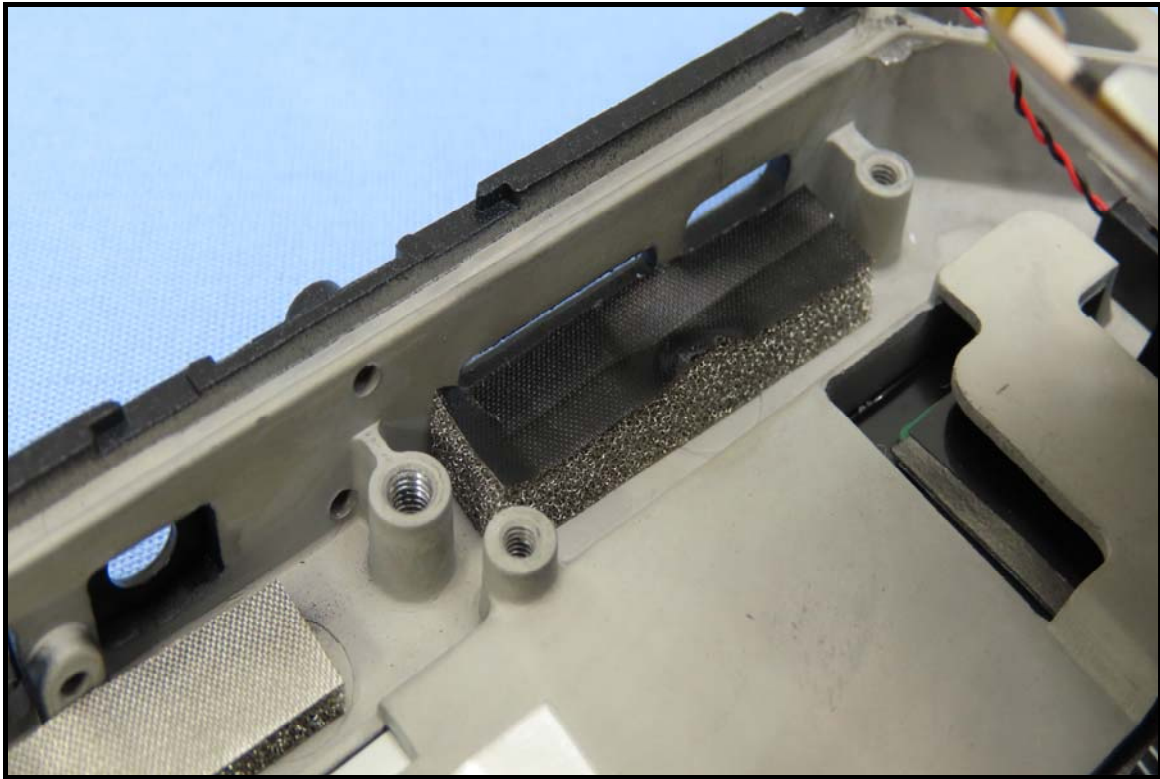

CONSTRUCTION PHOTOS OF EUT

Brand: Getac, Model: ZX10 PN7150

End-product (Brand: Getac, Model: ZX10)

WLAN/BT antenna

WWAN antenna

Battery 1, Brand: Getac, Model: BP1S2P4990B

Battery 2, Brand: Getac, Model: BP1S1P4990B

Smart card reader