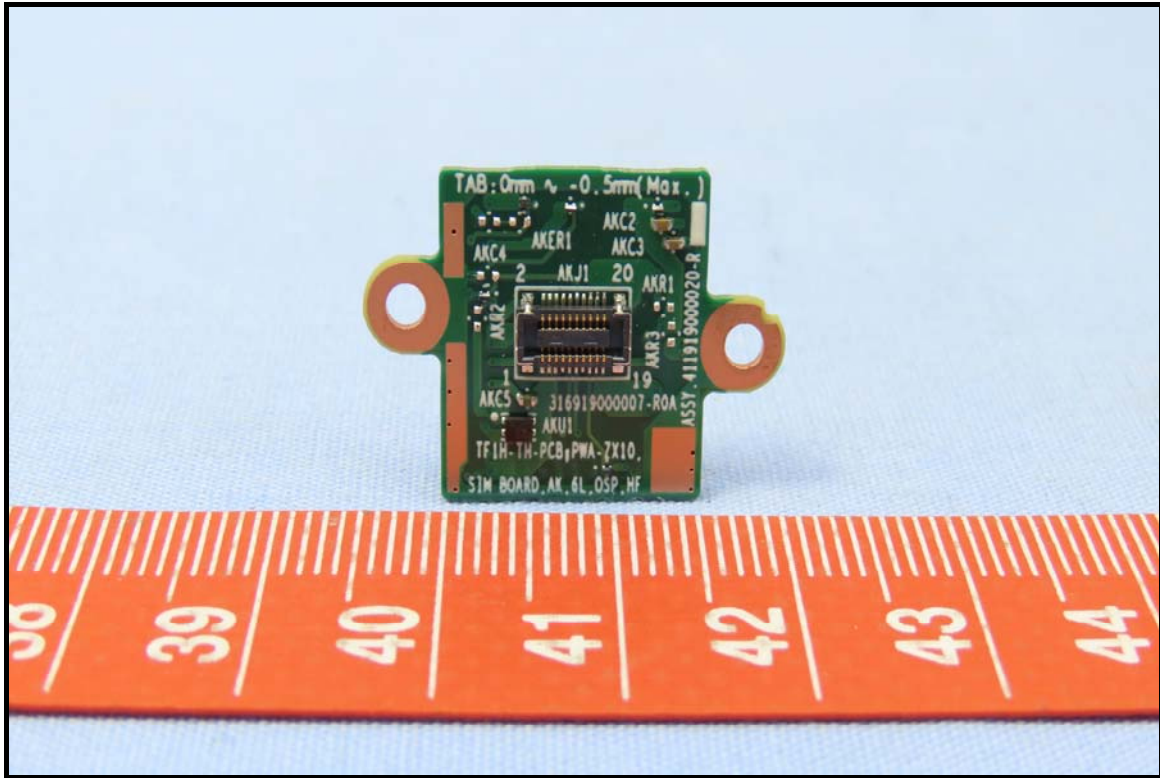

CONSTRUCTION PHOTOS OF EUT

Brand: Getac, Model: ZX10 PN7150

End-product (Brand: Getac, Model: ZX10)

WLAN/BT antenna

WWAN antenna

Battery 1, Brand: Getac, Model: BP1S2P4990B

Battery 2, Brand: Getac, Model: BP1S1P4990B

Smart card reader