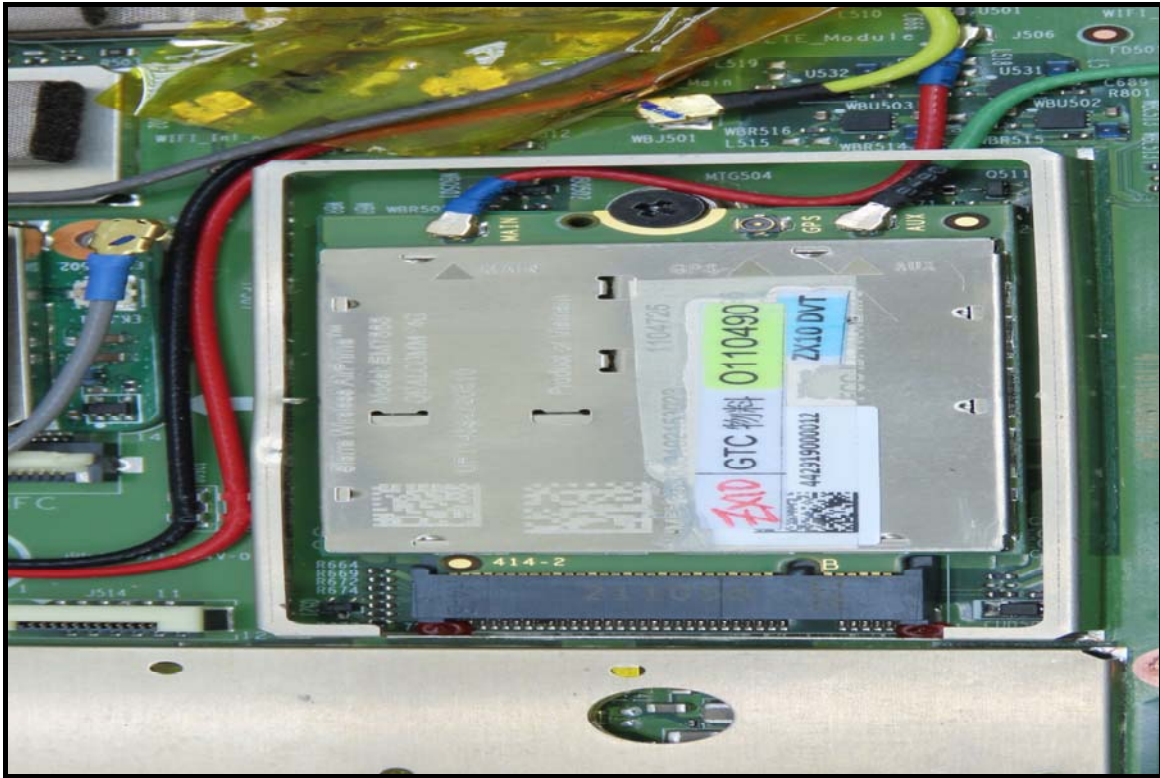

CONSTRUCTION PHOTOS OF EUT

Brand: Getac, Model: ZX10 PN7150

End-product (Brand: Getac, Model: ZX10)

WLAN/BT antenna

WWAN antenna

Battery 1, Brand: Getac, Model: BP1S2P4990B

Battery 2, Brand: Getac, Model: BP1S1P4990B

Smart card reader