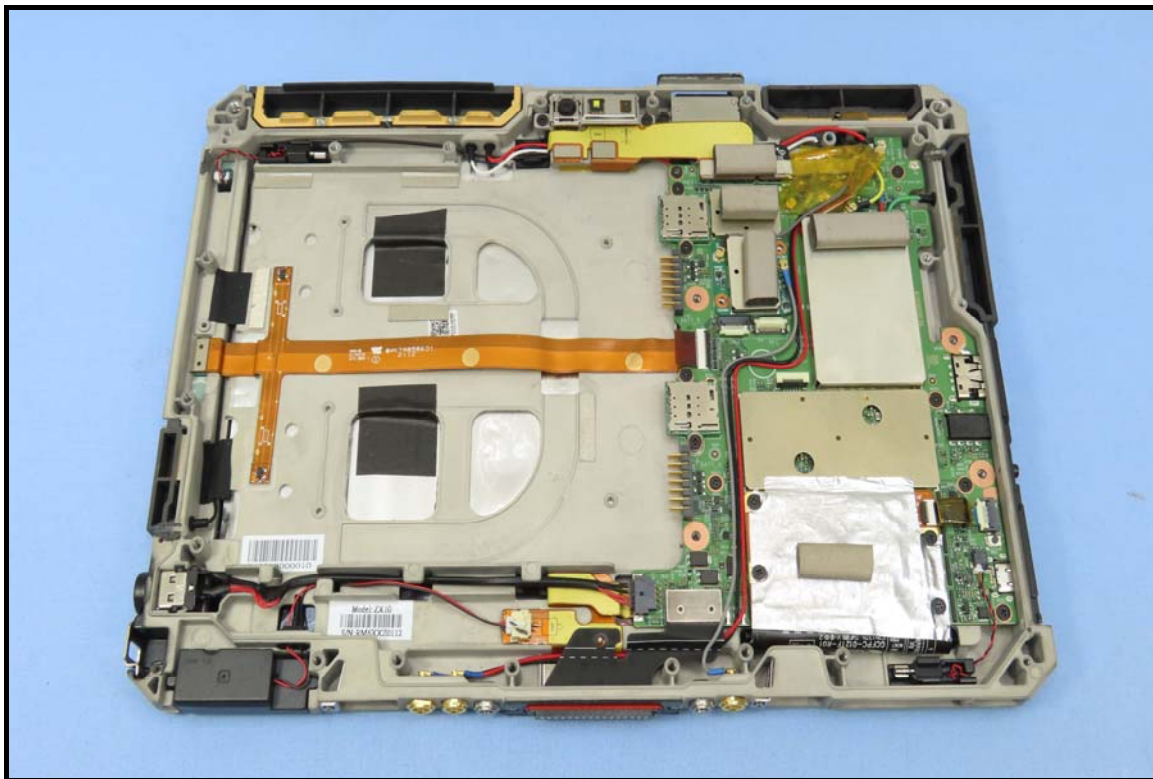

CONSTRUCTION PHOTOS OF EUT

Brand: Getac, Model: ZX10 PN7150

End-product (Brand: Getac, Model: ZX10)

WLAN/BT antenna

WWAN antenna

Battery 1, Brand: Getac, Model: BP1S2P4990B

Battery 2, Brand: Getac, Model: BP1S1P4990B

Smart card reader