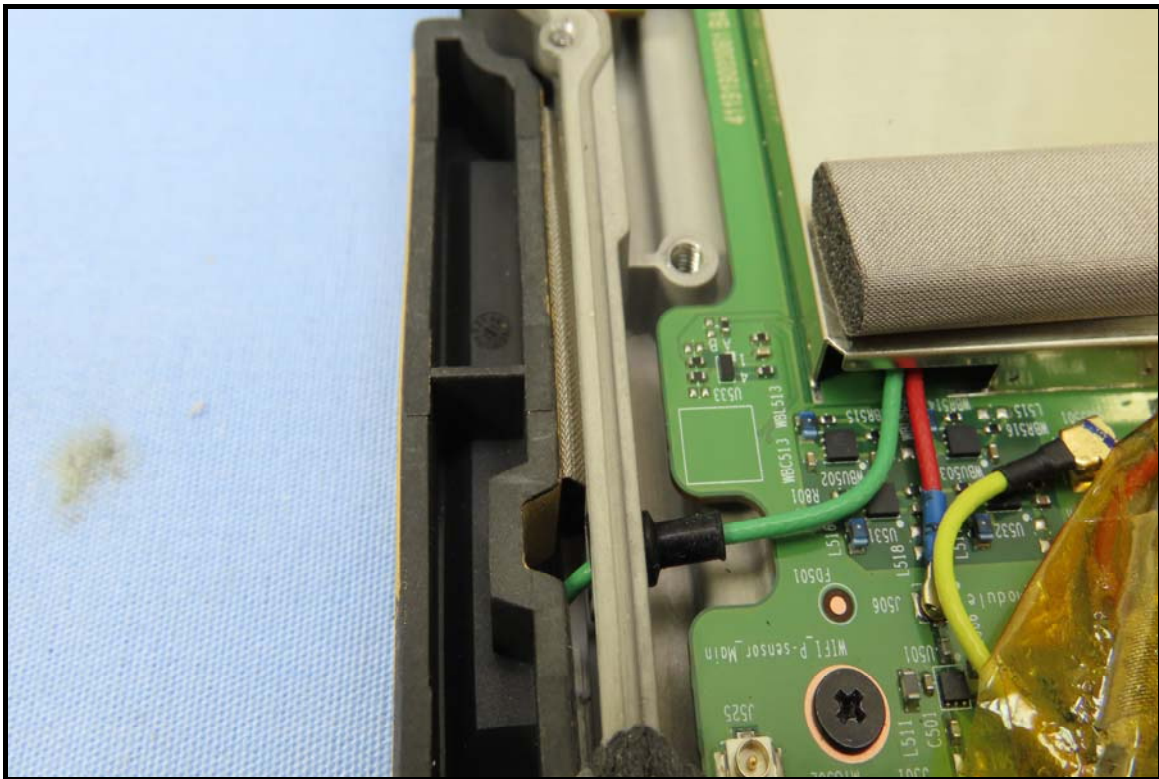

CONSTRUCTION PHOTOS OF EUT

Brand: Getac, Model: ZX10 PN7150

End-product (Brand: Getac, Model: ZX10)

WLAN/BT antenna

WWAN antenna

Battery 1, Brand: Getac, Model: BP1S2P4990B

Battery 2, Brand: Getac, Model: BP1S1P4990B

Smart card reader