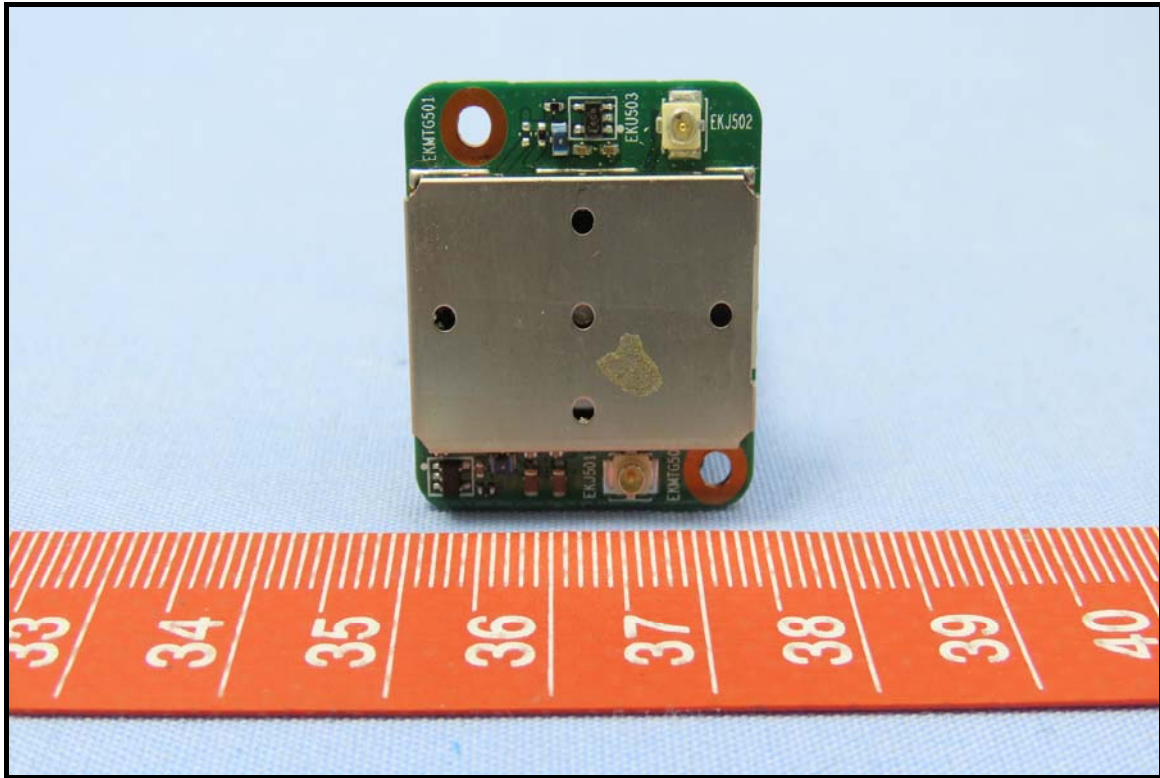

CONSTRUCTION PHOTOS OF EUT

Brand: Getac, Model: ZX10 PN7150

End-product (Brand: Getac, Model: ZX10)

WLAN/BT antenna

WWAN antenna

Battery 1, Brand: Getac, Model: BP1S2P4990B

Battery 2, Brand: Getac, Model: BP1S1P4990B

Smart card reader