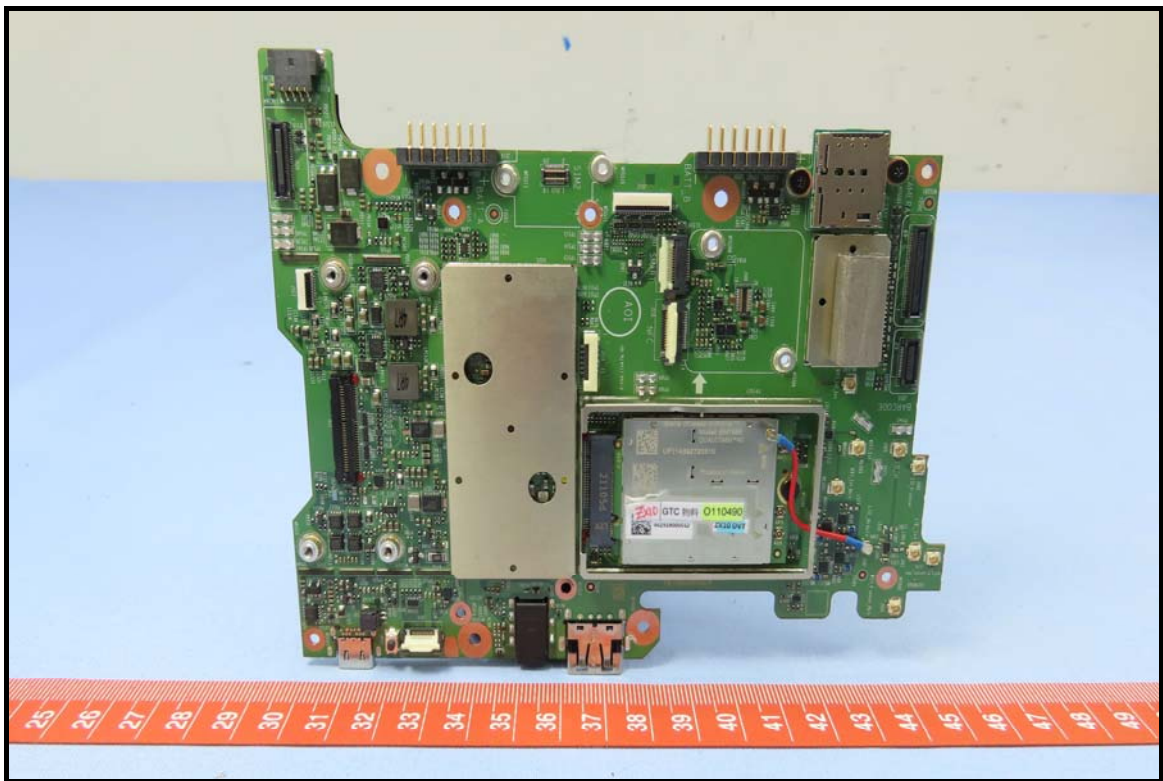

CONSTRUCTION PHOTOS OF EUT

Brand: Getac, Model: ZX10 PN7150

End-product (Brand: Getac, Model: ZX10)

WLAN/BT antenna

WWAN antenna

Battery 1, Brand: Getac, Model: BP1S2P4990B

Battery 2, Brand: Getac, Model: BP1S1P4990B

Smart card reader