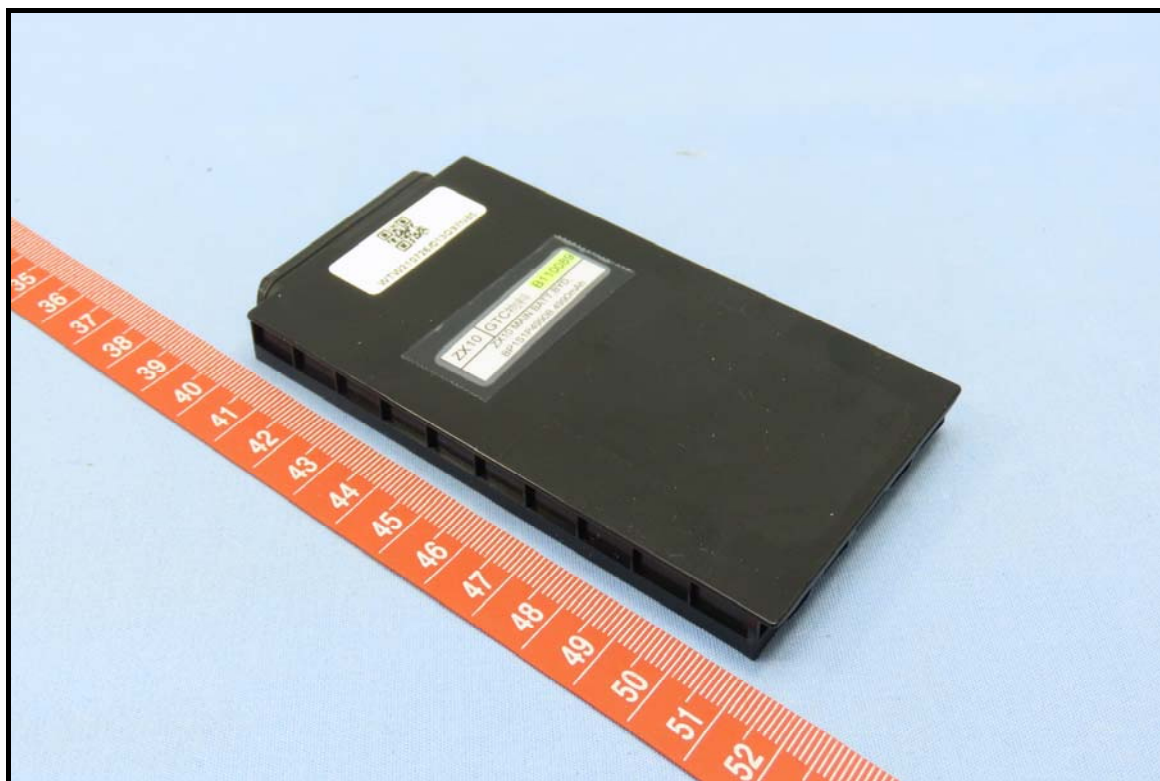

CONSTRUCTION PHOTOS OF EUT

Brand: Getac, Model: ZX10 PN7150

End-product (Brand: Getac, Model: ZX10)

WLAN/BT antenna

WWAN antenna

Battery 1, Brand: Getac, Model: BP1S2P4990B

Battery 2, Brand: Getac, Model: BP1S1P4990B

Smart card reader