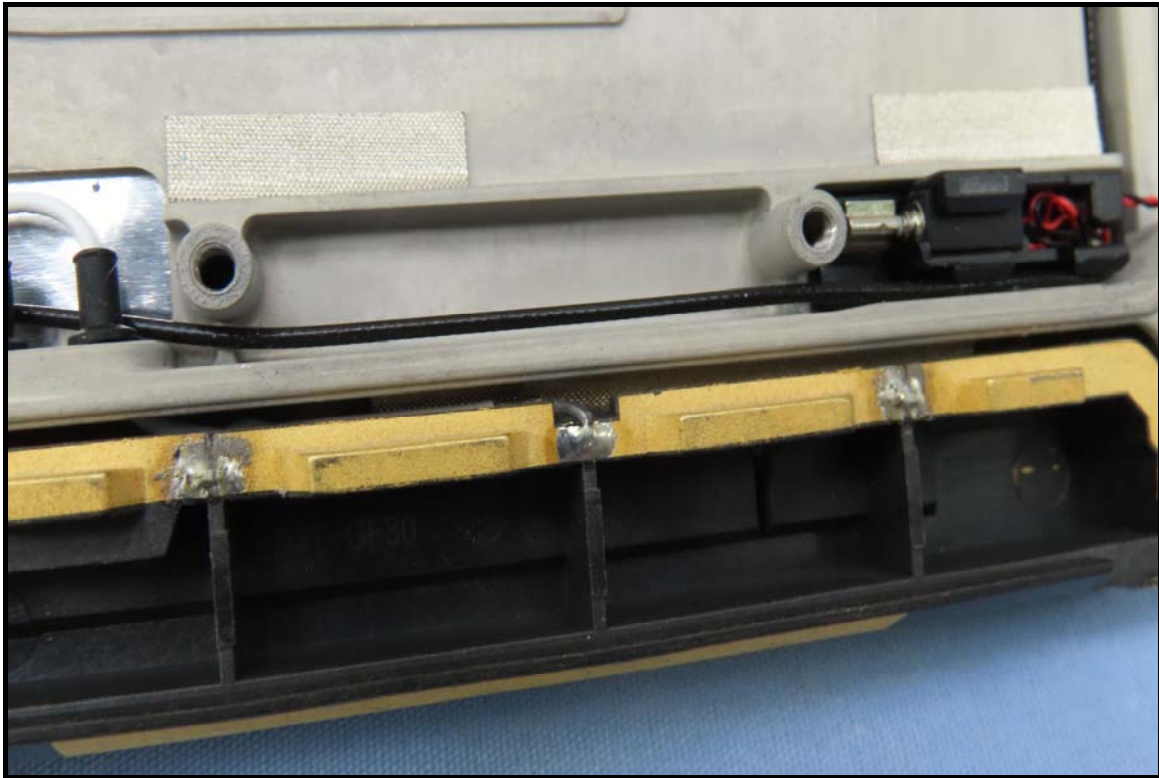

CONSTRUCTION PHOTOS OF EUT

Brand: Getac, Model: ZX10 PN7150

End-product (Brand: Getac, Model: ZX10)

WLAN/BT antenna

WWAN antenna

Battery 1, Brand: Getac, Model: BP1S2P4990B

Battery 2, Brand: Getac, Model: BP1S1P4990B

Smart card reader