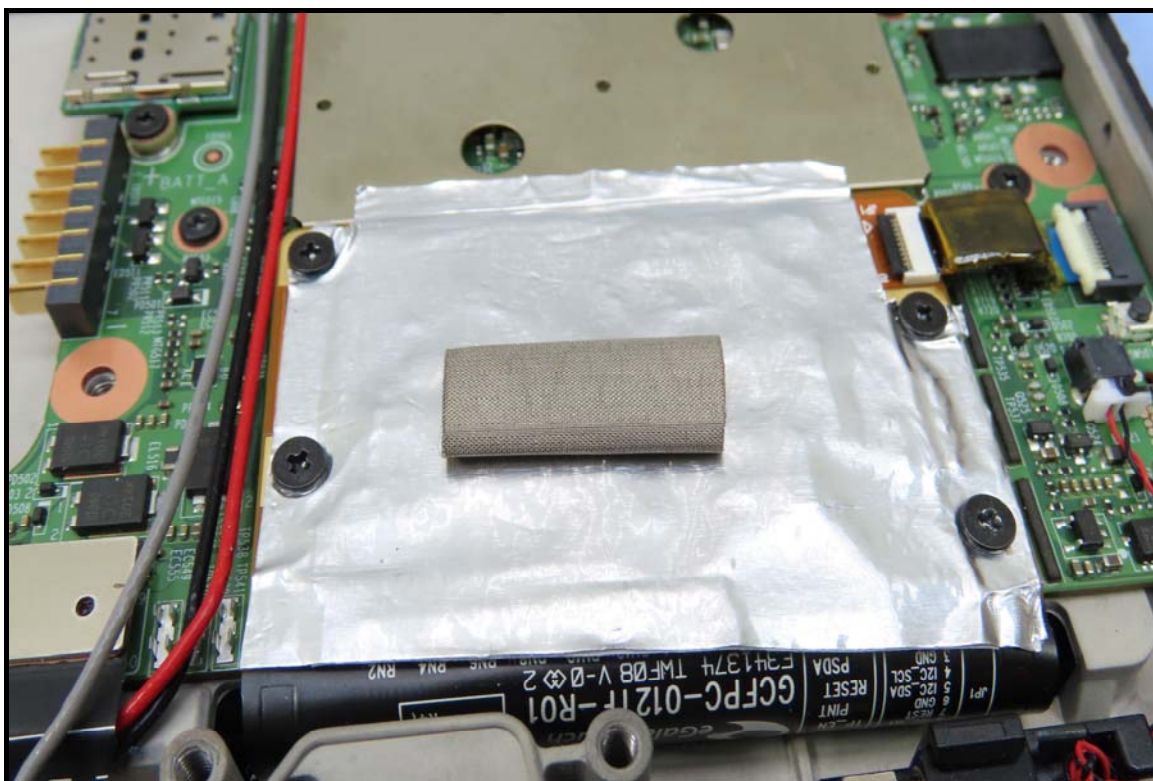

CONSTRUCTION PHOTOS OF EUT

Brand: Getac, Model: ZX10 PN7150

End-product (Brand: Getac, Model: ZX10)

WLAN/BT antenna

WWAN antenna

Battery 1, Brand: Getac, Model: BP1S2P4990B

Battery 2, Brand: Getac, Model: BP1S1P4990B

Smart card reader