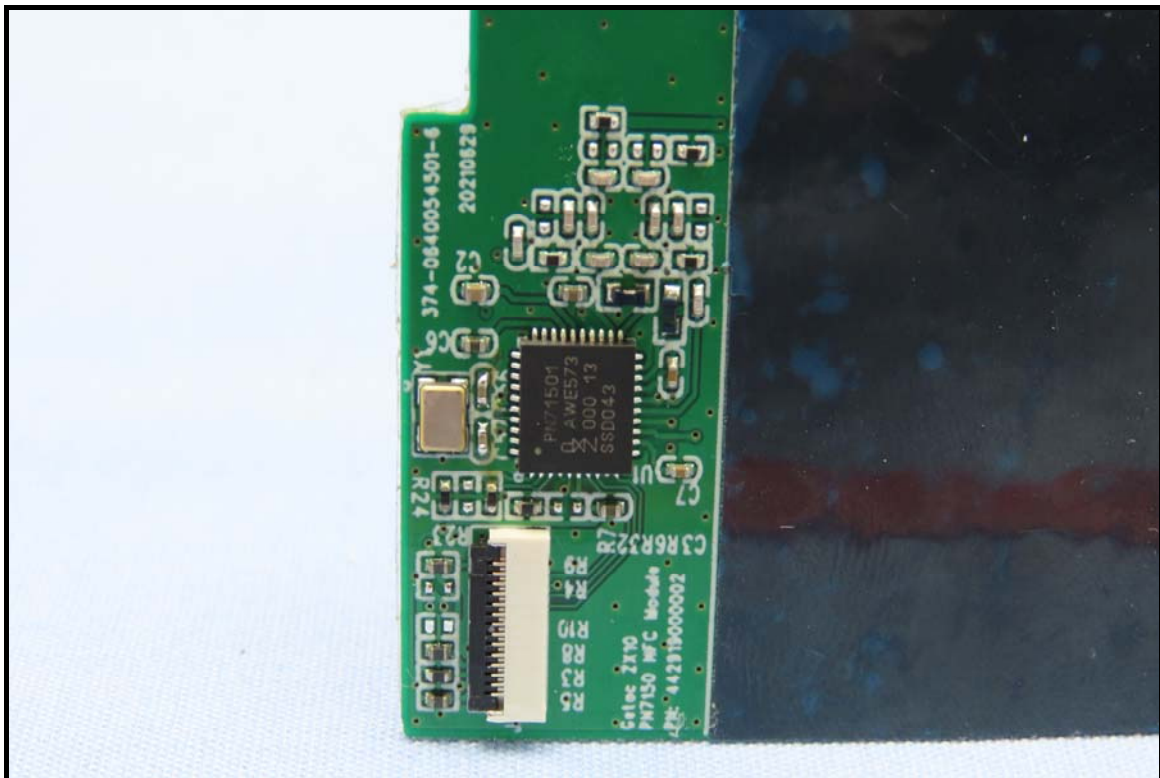

CONSTRUCTION PHOTOS OF EUT

Brand: Getac, Model: ZX10 PN7150

End-product (Brand: Getac, Model: ZX10)

WLAN/BT antenna

WWAN antenna

Battery 1, Brand: Getac, Model: BP1S2P4990B

Battery 2, Brand: Getac, Model: BP1S1P4990B

Smart card reader