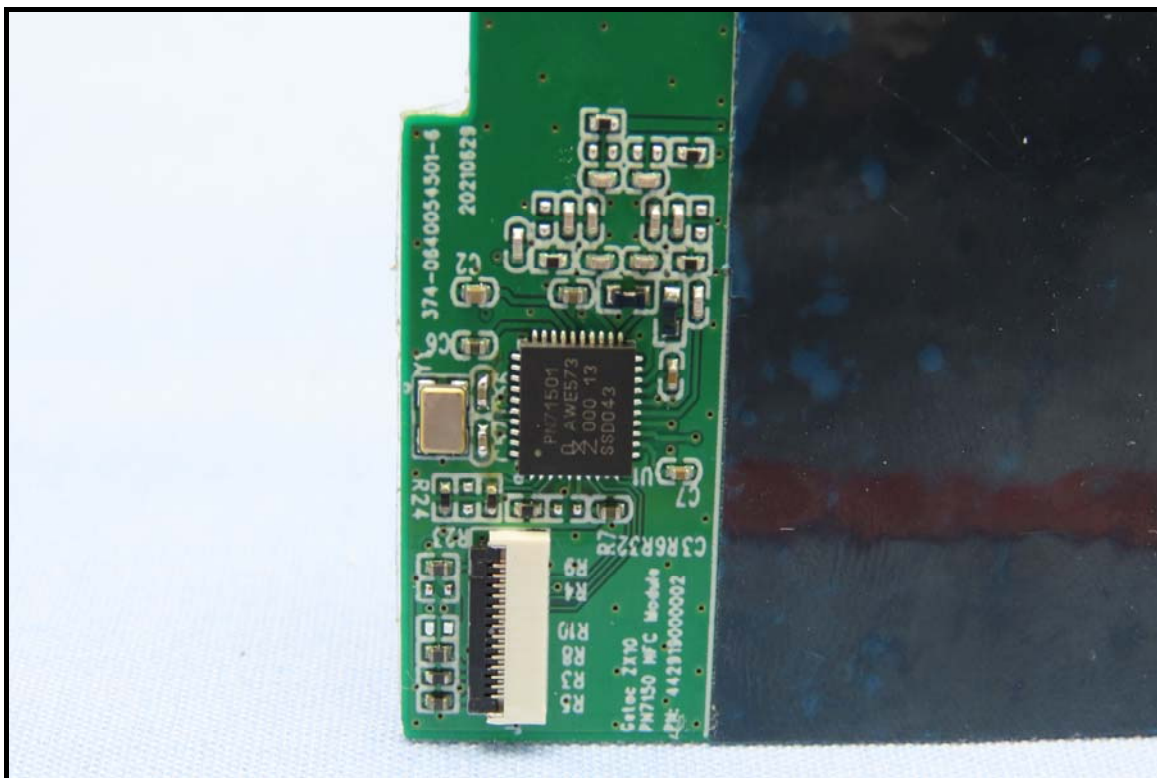

CONSTRUCTION PHOTOS OF EUT

Brand: Getac, Model: ZX10 PN7150

End-product (Brand: Getac, Model: ZX10)

Normal capacity battery + smart card reader

Normal capacity battery only without smart card reader

High capacity battery + smart card reader

High capacity battery only without smart card reader