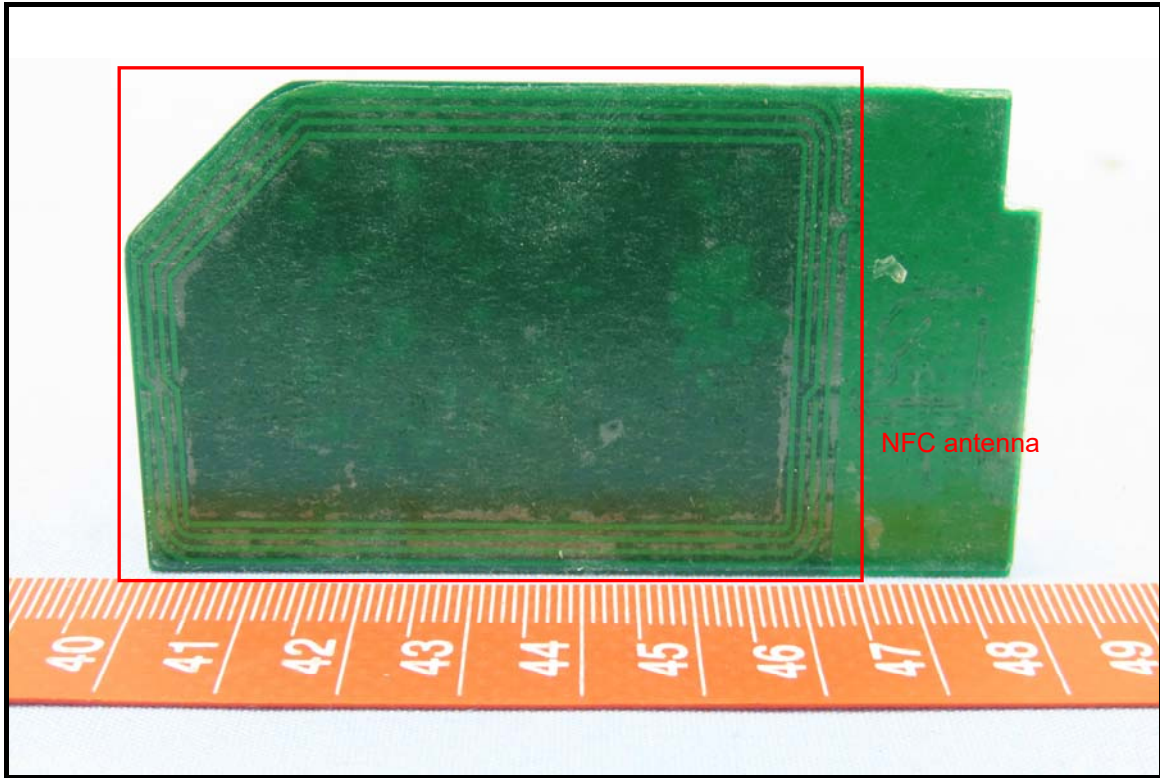

CONSTRUCTION PHOTOS OF EUT

Brand: Getac, Model: ZX10 PN7150

End-product (Brand: Getac, Model: ZX10)

Normal capacity battery + smart card reader

Normal capacity battery only without smart card reader

High capacity battery + smart card reader

High capacity battery only without smart card reader