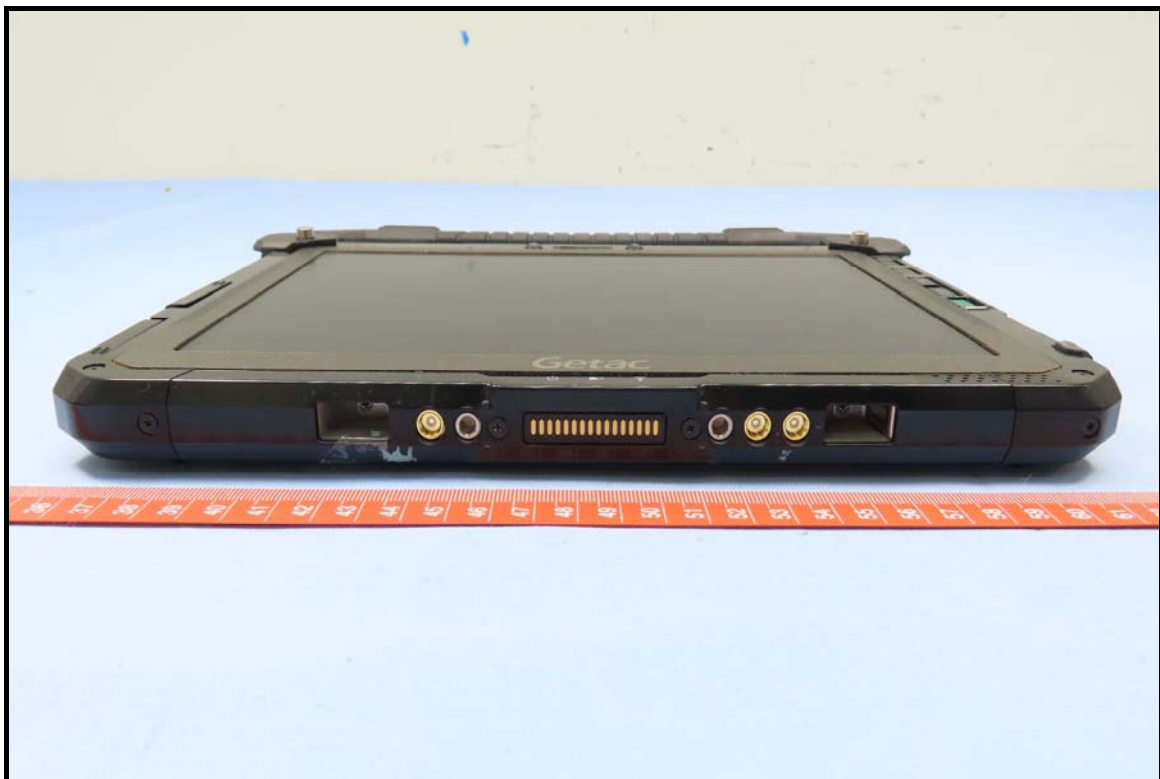

CONSTRUCTION PHOTOS OF EUT

Brand: Getac, Model: ZX10 PN7150

End-product (Brand: Getac, Model: ZX10)

Normal capacity battery + smart card reader

Normal capacity battery only without smart card reader

High capacity battery + smart card reader

High capacity battery only without smart card reader