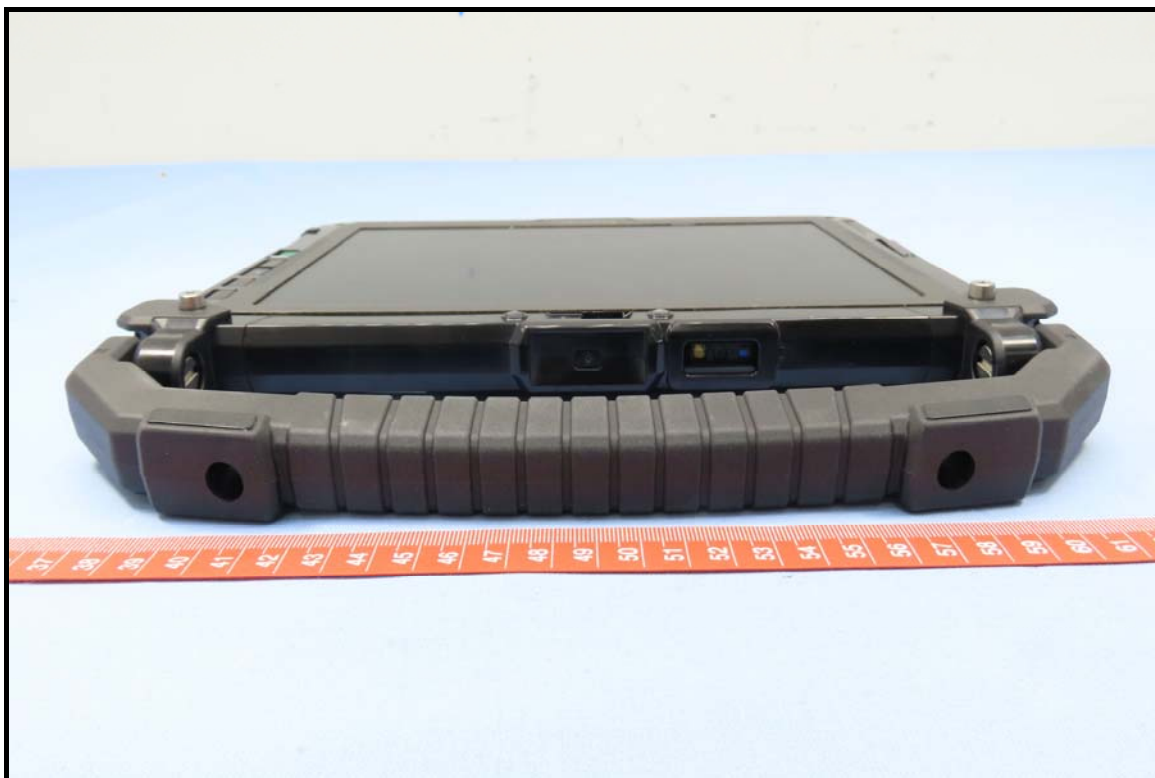

CONSTRUCTION PHOTOS OF EUT

Brand: Getac, Model: ZX10 PN7150

End-product (Brand: Getac, Model: ZX10)

Normal capacity battery + smart card reader

Normal capacity battery only without smart card reader

High capacity battery + smart card reader

High capacity battery only without smart card reader