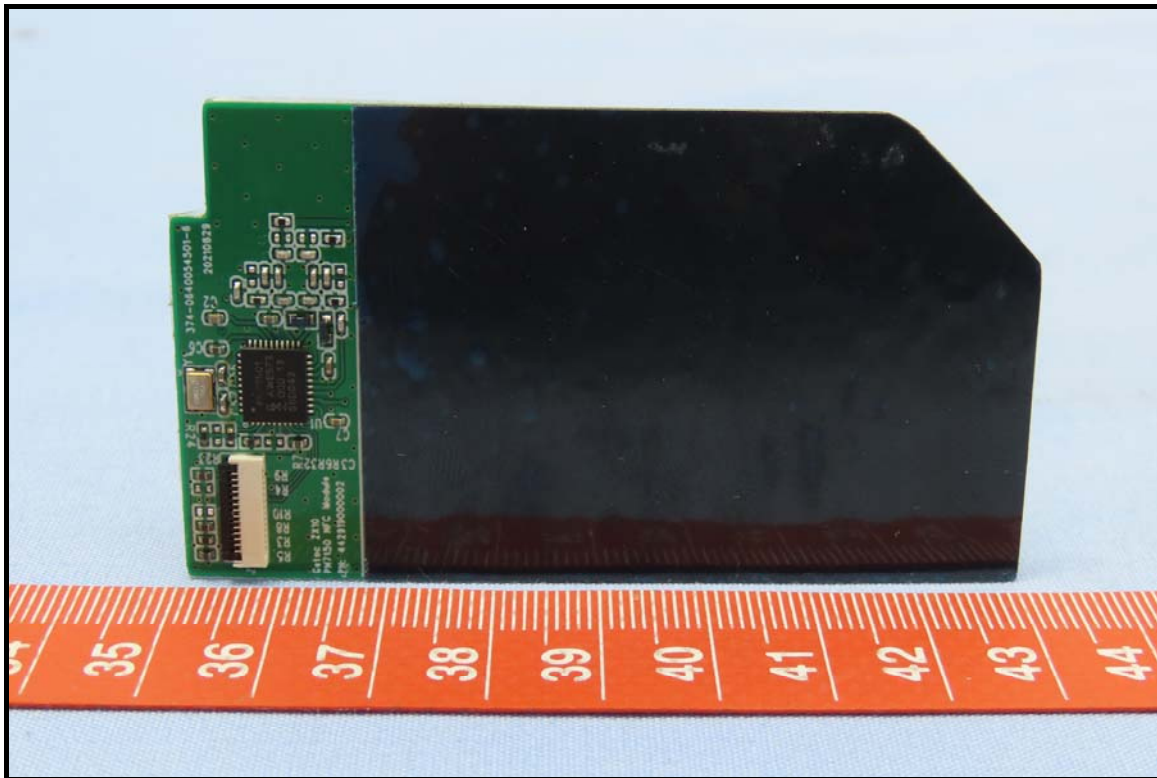

CONSTRUCTION PHOTOS OF EUT

Brand: Getac, Model: ZX10 PN7150

End-product (Brand: Getac, Model: ZX10)

Normal capacity battery + smart card reader

Normal capacity battery only without smart card reader

High capacity battery + smart card reader

High capacity battery only without smart card reader