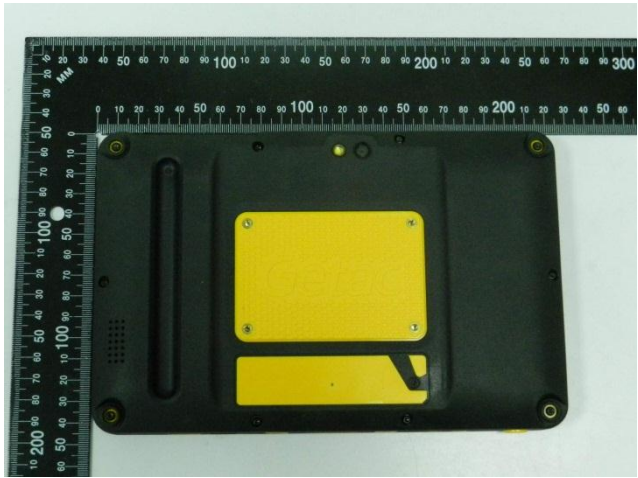

Appendix D. Product Photos

Antenna Location :

Antenna	Length	Width
WWAN Antenna <TX / RX>	6.5cm	1.5cm

Appendix E. Test Setup Photos

Bottom Face with Phantom 0 cm Gap