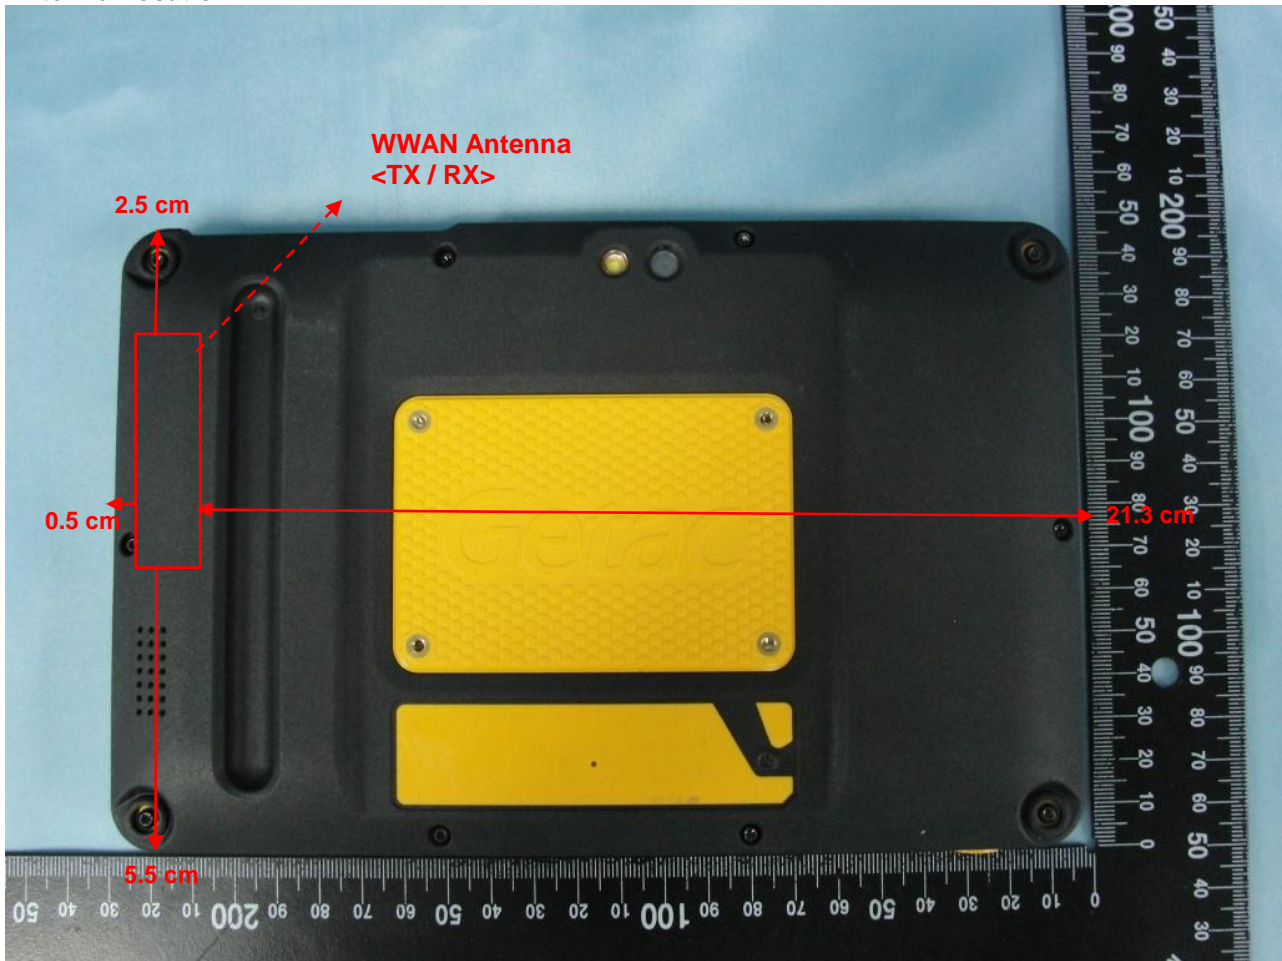

Appendix D. Product Photos

Antenna Location :

Antenna	Length	Width
WWAN Antenna <TX / RX>	6.5cm	1.5cm

Appendix E. Test Setup Photos

Bottom Face with Phantom 0 cm Gap