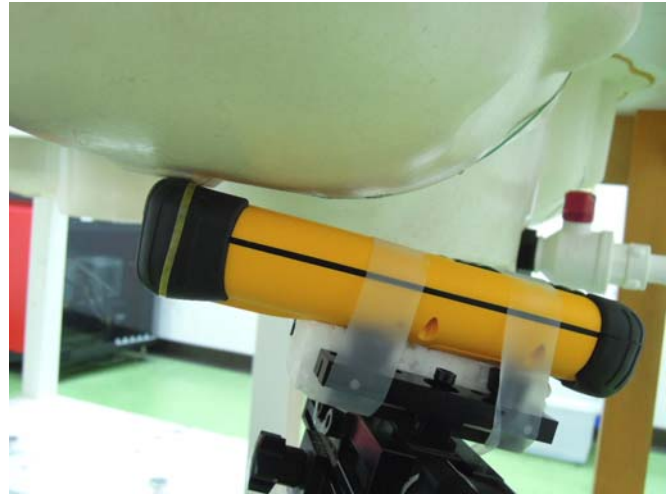

FCC SAR Test Report

<Photographs of EUT>

FCC SAR Test Report

<Antenna Location>

FCC SAR Test Report

<Photographs of SAR Setup>

Right Cheek

Right Tilted

Left Cheek

Left Tilted

Front Face of EUT with 1.5 cm Gap
(Body-Worn Mode)

Rear Face of EUT with 1.5 cm Gap
(Body-Worn Mode)