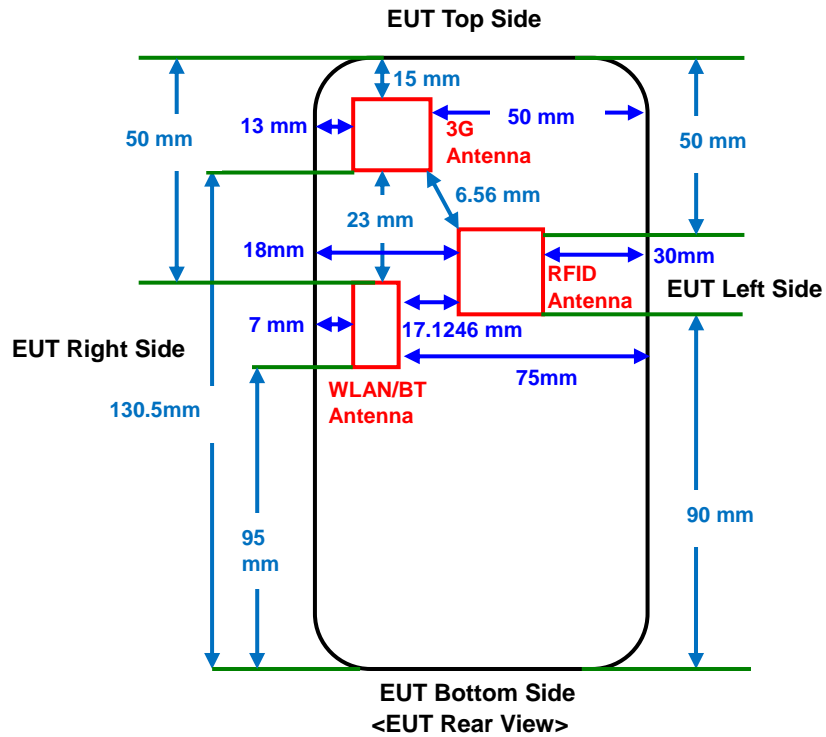

FCC SAR Test Report

<Photographs of EUT>

FCC SAR Test Report

<Antenna Location>

FCC SAR Test Report

<Photographs of SAR Setup>

Right Cheek

Right Tilted

Left Cheek

Left Tilted

Front Face of EUT with 1.5 cm Gap
(Body-Worn Mode)

Rear Face of EUT with 1.5 cm Gap
(Body-Worn Mode)