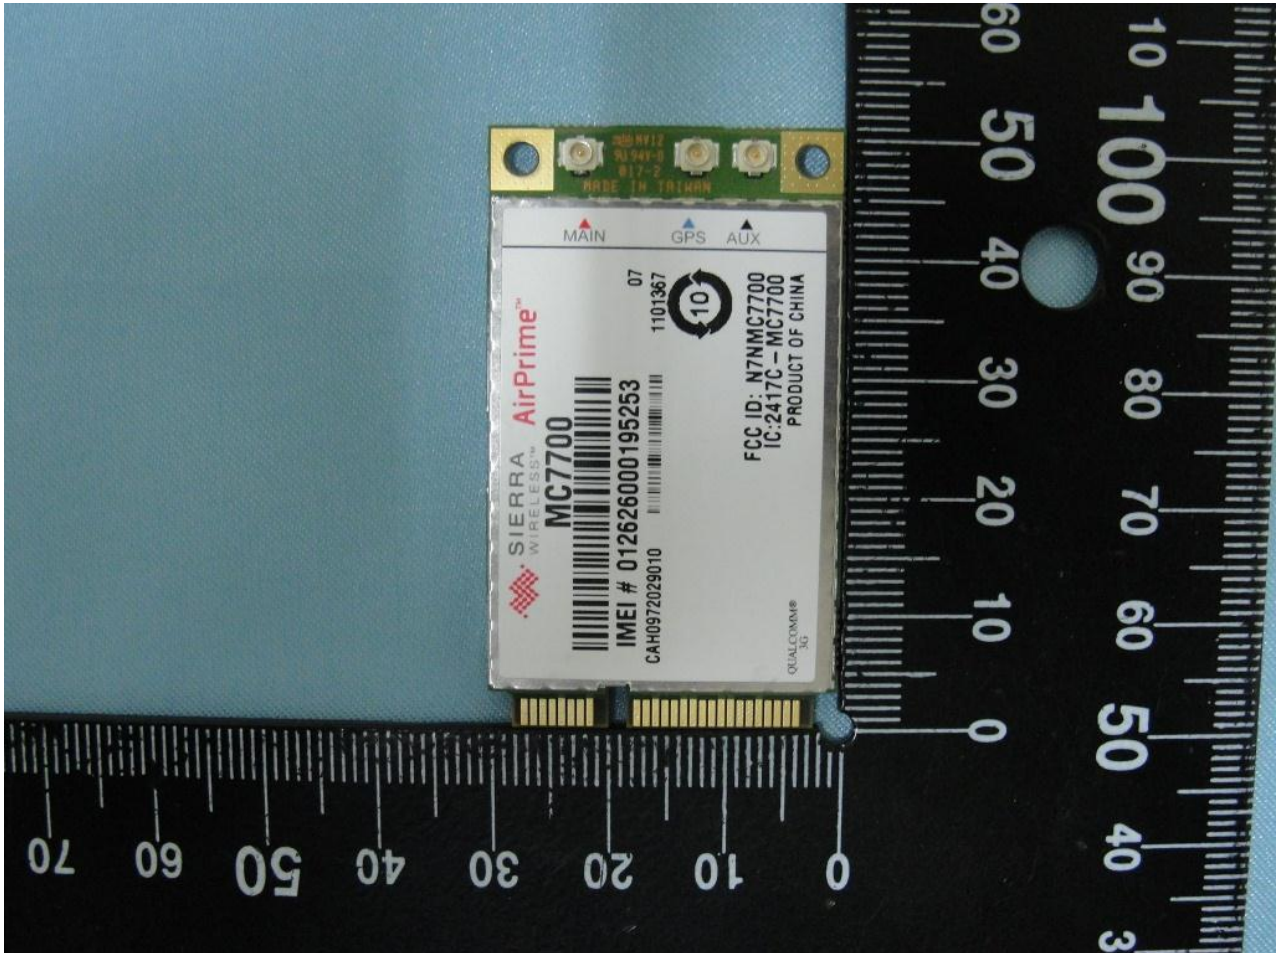

1. Photograph of the EUT

Brand Name: Sierra

Model Name: Sierra MC7700

FCC ID : QYLMC7700

## 2. External Photograph of the Host

Brand Name: Getac

Model Name: S400

**Host Notebook 1**

Host Notebook 2