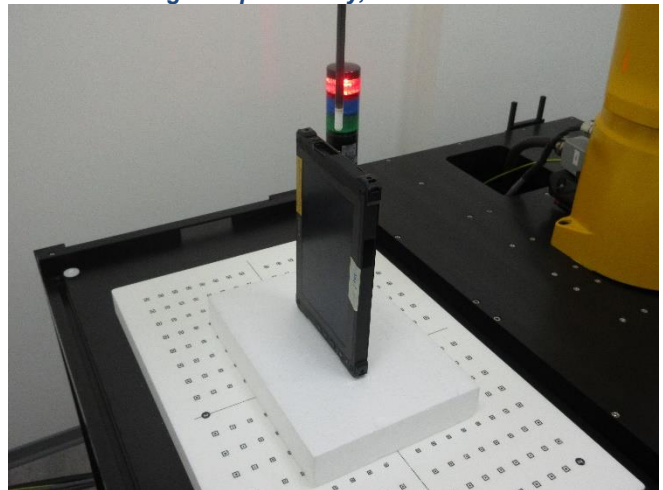

Testing Setup for Body, Rear Face at 16 mm

Testing Setup for Body, Top Side at 14 mm

Testing Setup for Power Density, Rear Face at 0 mm

Testing Setup for Body, Left Side at 0 mm

Testing Setup for Body, Right Side at 0 mm

Testing Setup for Body, Top Side at 0 mm

Testing Setup for Body, Bottom Side at 0 mm