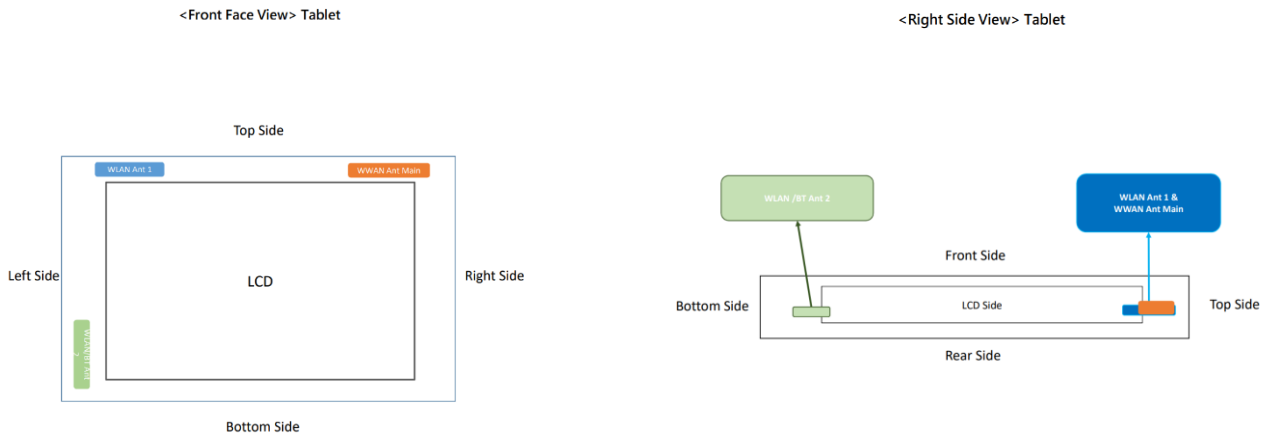

Appendix A – DUT Antenna Illustration and Test Setup Photographs

Illustration of Antenna Locations

Antenna	To Front Face (mm)	To Rear Face (mm)	To Left Side (mm)	To Right Side (mm)	To Top Side (mm)	To Bottom Side (mm)
WWAN Ant Main	3.00	3.00	150.00	17.00	7.00	130.00
WLAN Ant 1	3.00	12.00	28.00	180.00	7.00	130.00
WLAN/BT Ant 2	12.00	3.00	7.00	220.00	110.00	14.00

Testing Setup for Body, Rear Face at 0 mm

Testing Setup for Body, Left Side at 0 mm

Testing Setup for Body, Right Side at 0 mm

Testing Setup for Body, Top Side at 0 mm

Testing Setup for Body, Bottom Side at 0 mm

Testing Setup for Body, Rear Face at 16 mm

Testing Setup for Body, Top Side at 14 mm

Testing Setup for Power Density, Rear Face at 0 mm

Testing Setup for Body, Left Side at 0 mm

Testing Setup for Body, Right Side at 0 mm

Testing Setup for Body, Top Side at 0 mm

Testing Setup for Body, Bottom Side at 0 mm