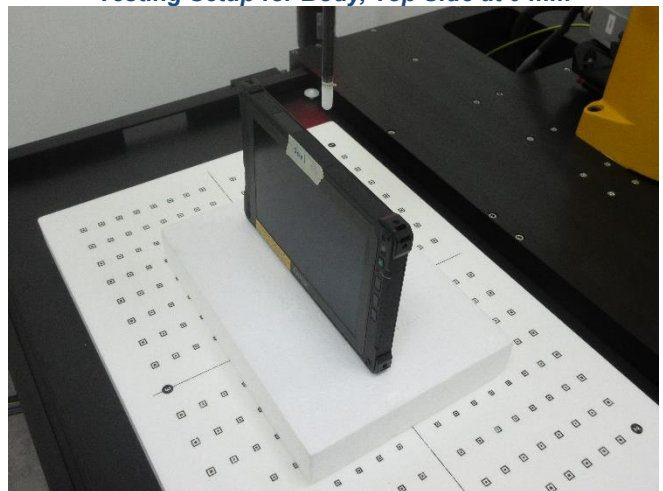

Testing Setup for Body, Rear Face at 16 mm

Testing Setup for Body, Top Side at 14 mm

Testing Setup for Power Density, Rear Face at 0 mm

Testing Setup for Body, Left Side at 0 mm

Testing Setup for Body, Right Side at 0 mm

Testing Setup for Body, Top Side at 0 mm

Testing Setup for Body, Bottom Side at 0 mm