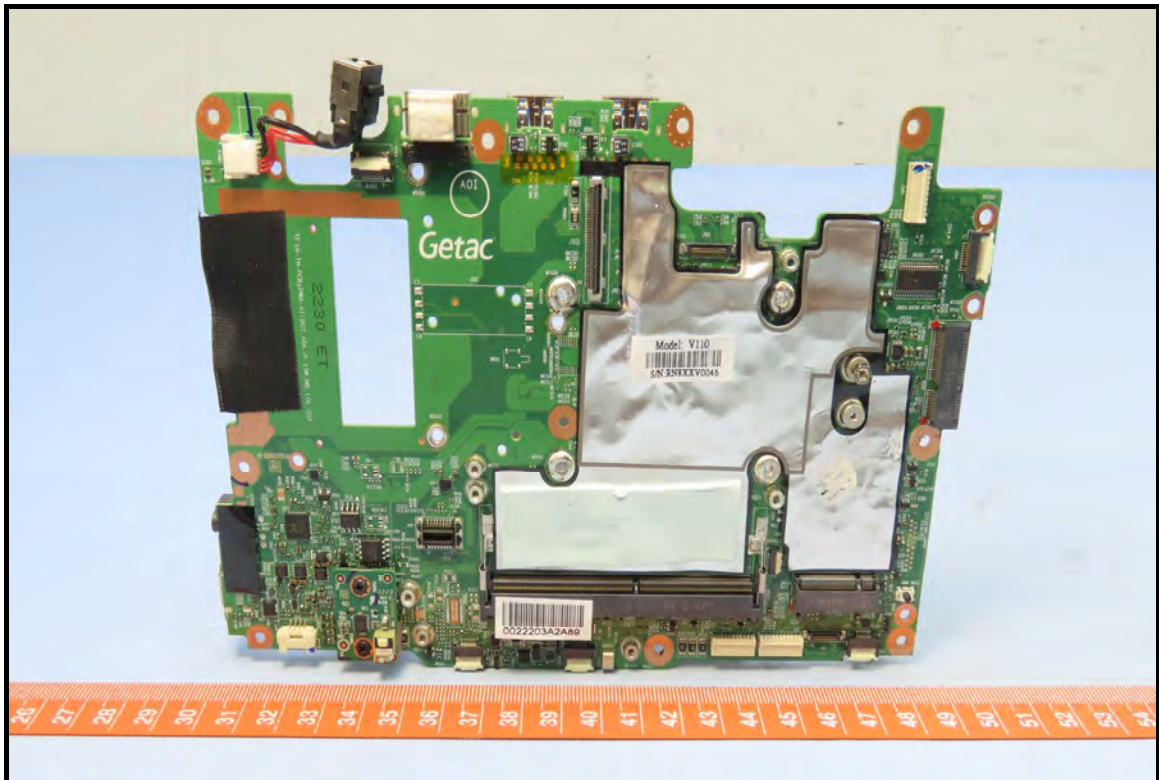

CONSTRUCTION PHOTOS OF EUT

End-product, Brand: Getac, Model: V110G7

BUREAU
VERITAS