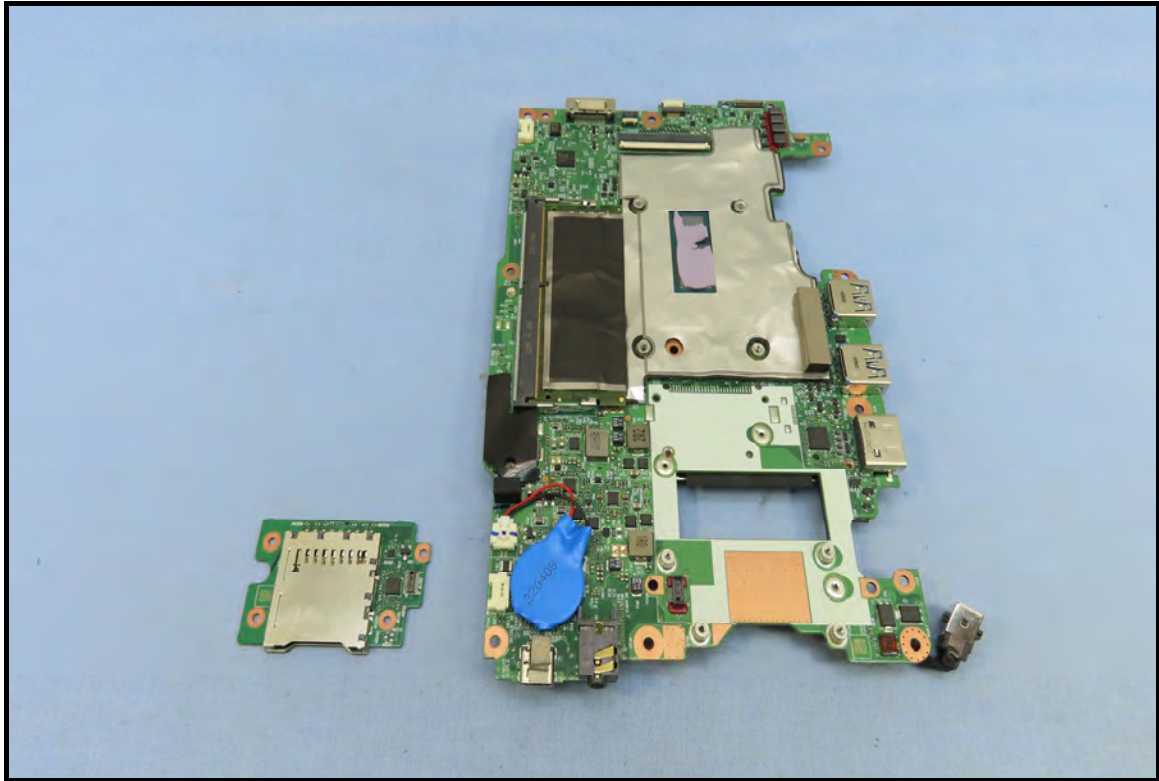

CONSTRUCTION PHOTOS OF EUT

End-product, Brand: Getac, Model: V110G7

BUREAU
VERITAS