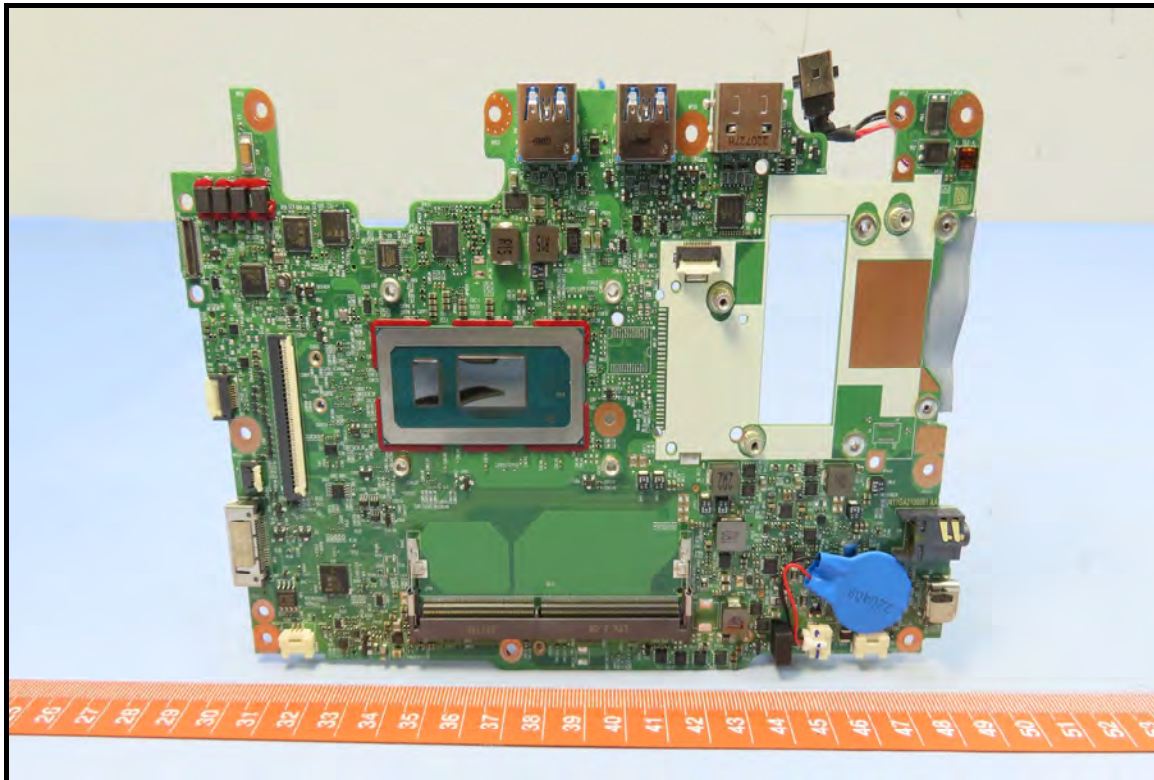

CONSTRUCTION PHOTOS OF EUT

End-product, Brand: Getac, Model: V110G7

BUREAU
VERITAS