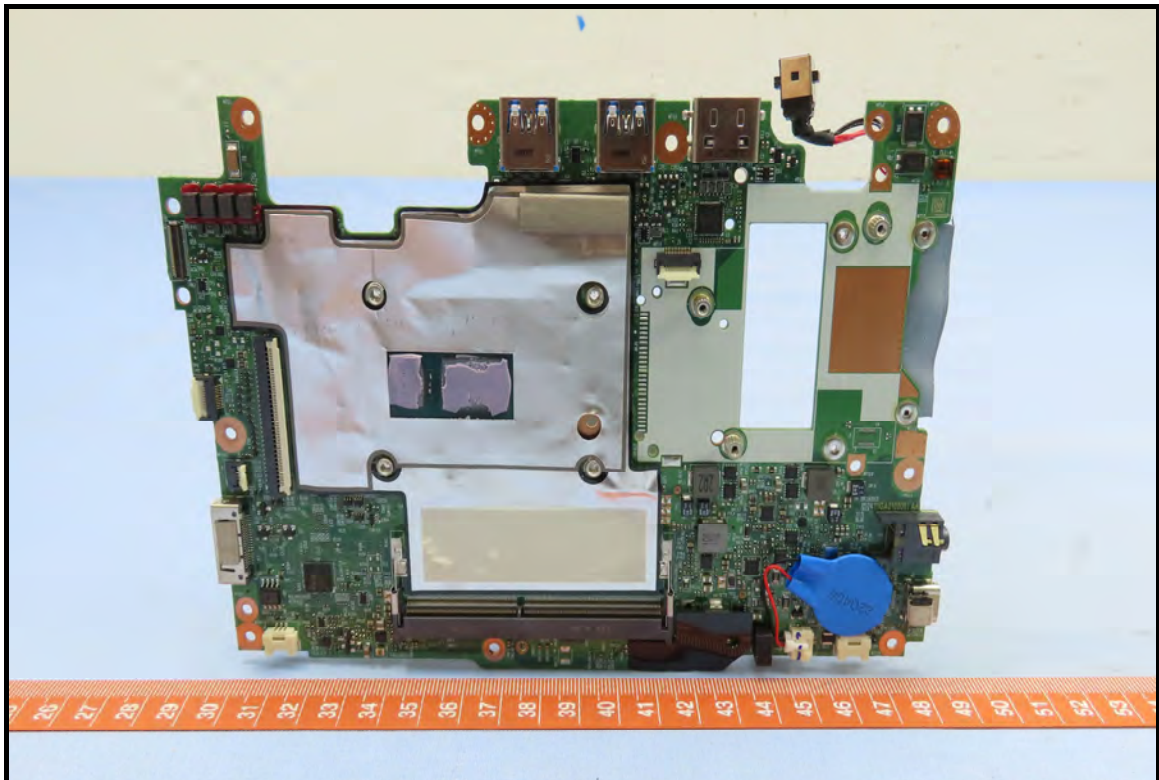

CONSTRUCTION PHOTOS OF EUT

End-product, Brand: Getac, Model: V110G7

BUREAU
VERITAS