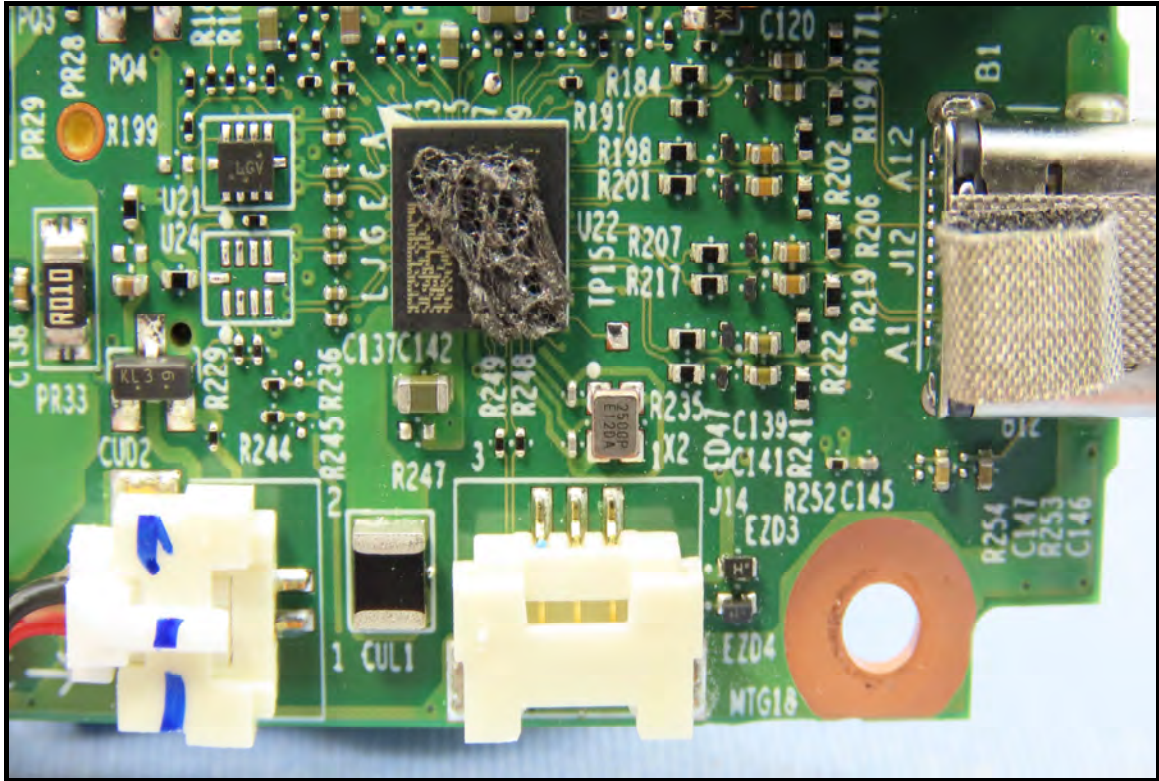

CONSTRUCTION PHOTOS OF EUT

End-product, Brand: Getac, Model: V110G7

BUREAU
VERITAS