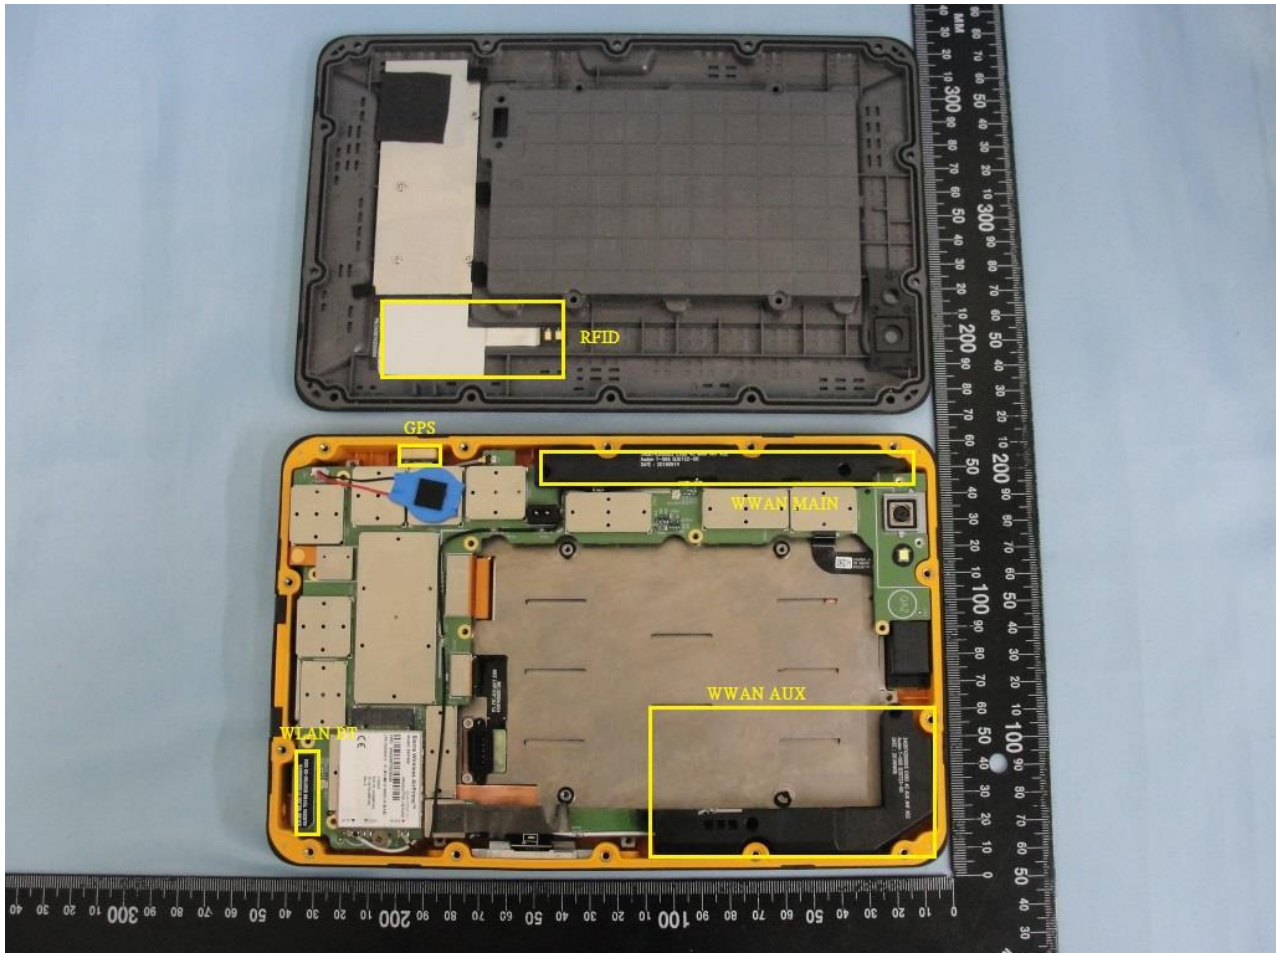

4. Internal Photograph of the Host

Host: (Brand Name: Getac / Model Name: EX80)

Host: (Brand Name: Getac / Model Name: EX80)

Host: (Brand Name: Getac / Model Name: EX80)

Host: (Brand Name: Getac / Model Name: EX80)

Host: (Brand Name: Getac / Model Name: EX80)

Host: (Brand Name: Getac / Model Name: EX80)

Host: (Brand Name: Getac / Model Name: EX80)

WLAN and Bluetooth Antenna

Host: (Brand Name: Getac / Model Name: EX80)