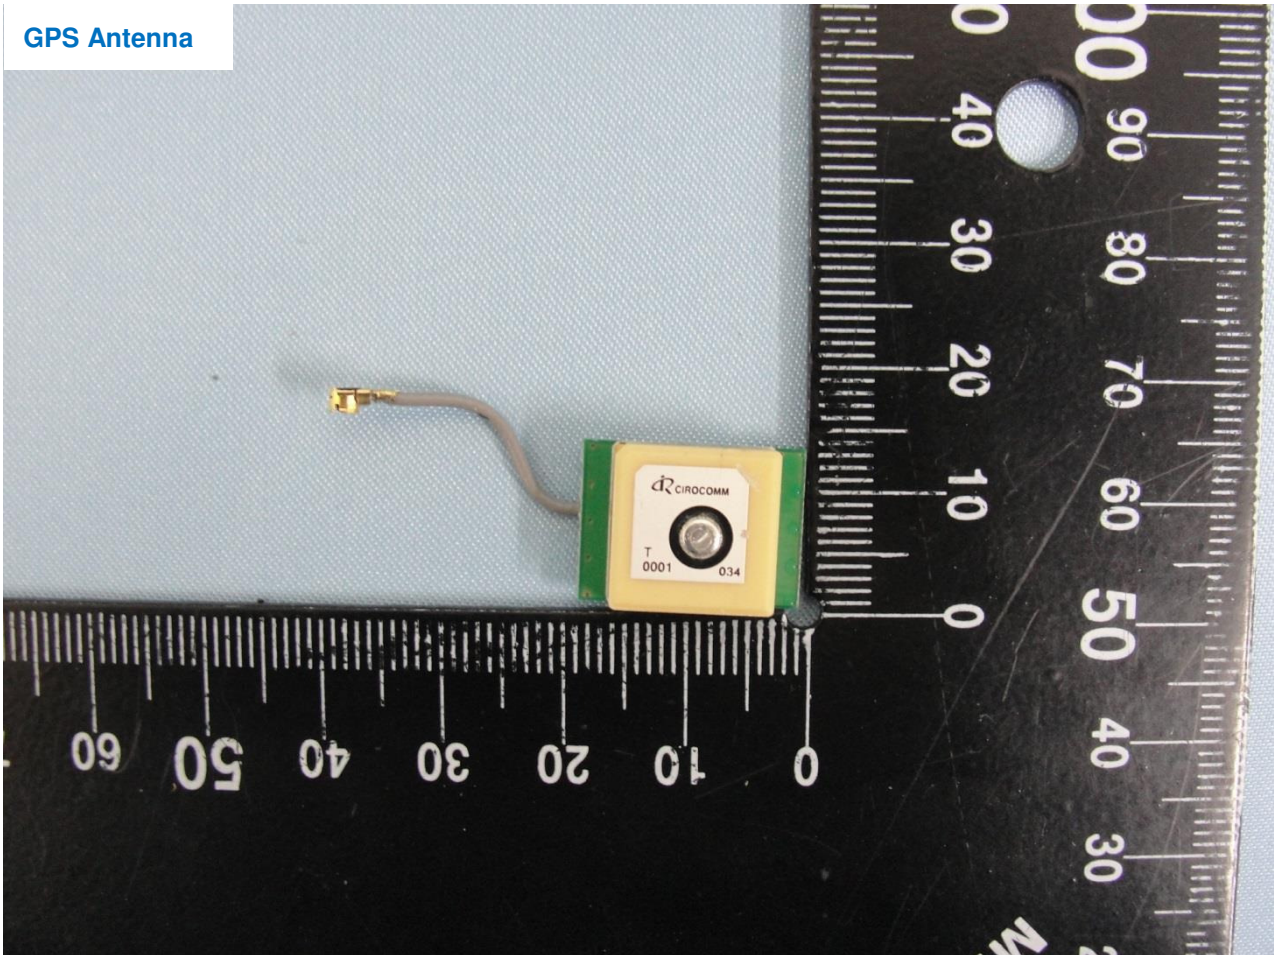

Host: (Brand Name: Getac / Model Name: EX80)

GPS Antenna