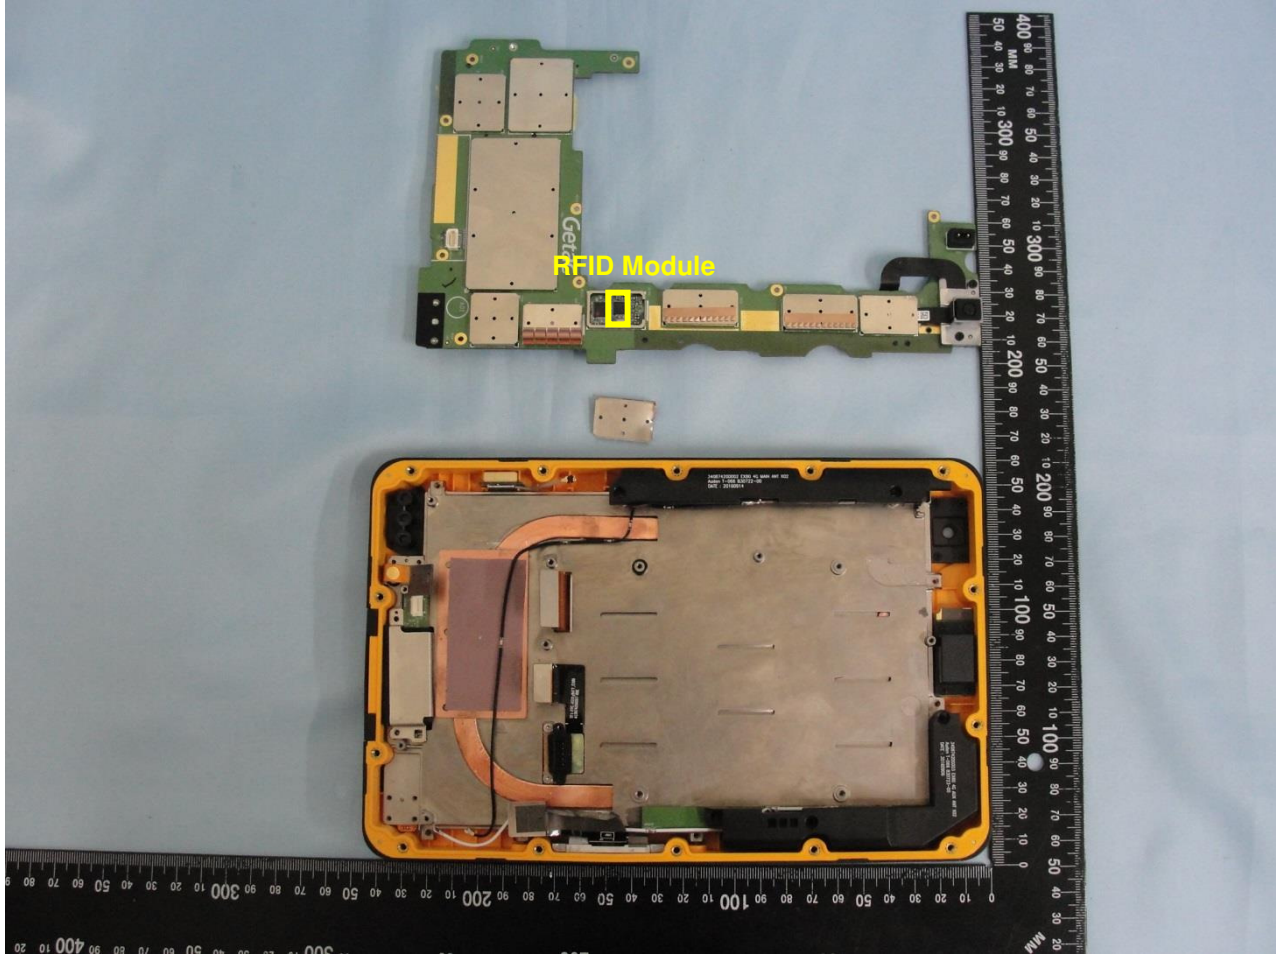

4. Internal Photograph of the Host

Host: (Brand Name: Getac / Model Name: EX80)

Host: (Brand Name: Getac / Model Name: EX80)

Host: (Brand Name: Getac / Model Name: EX80)

Host: (Brand Name: Getac / Model Name: EX80)

Host: (Brand Name: Getac / Model Name: EX80)

Host: (Brand Name: Getac / Model Name: EX80)

Host: (Brand Name: Getac / Model Name: EX80)

WLAN and Bluetooth Antenna

Host: (Brand Name: Getac / Model Name: EX80)

Host: (Brand Name: Getac / Model Name: EX80)

GPS Antenna

Host: (Brand Name: Getac / Model Name: EX80)

Host: (Brand Name: Getac / Model Name: EX80)

RFID Antenna