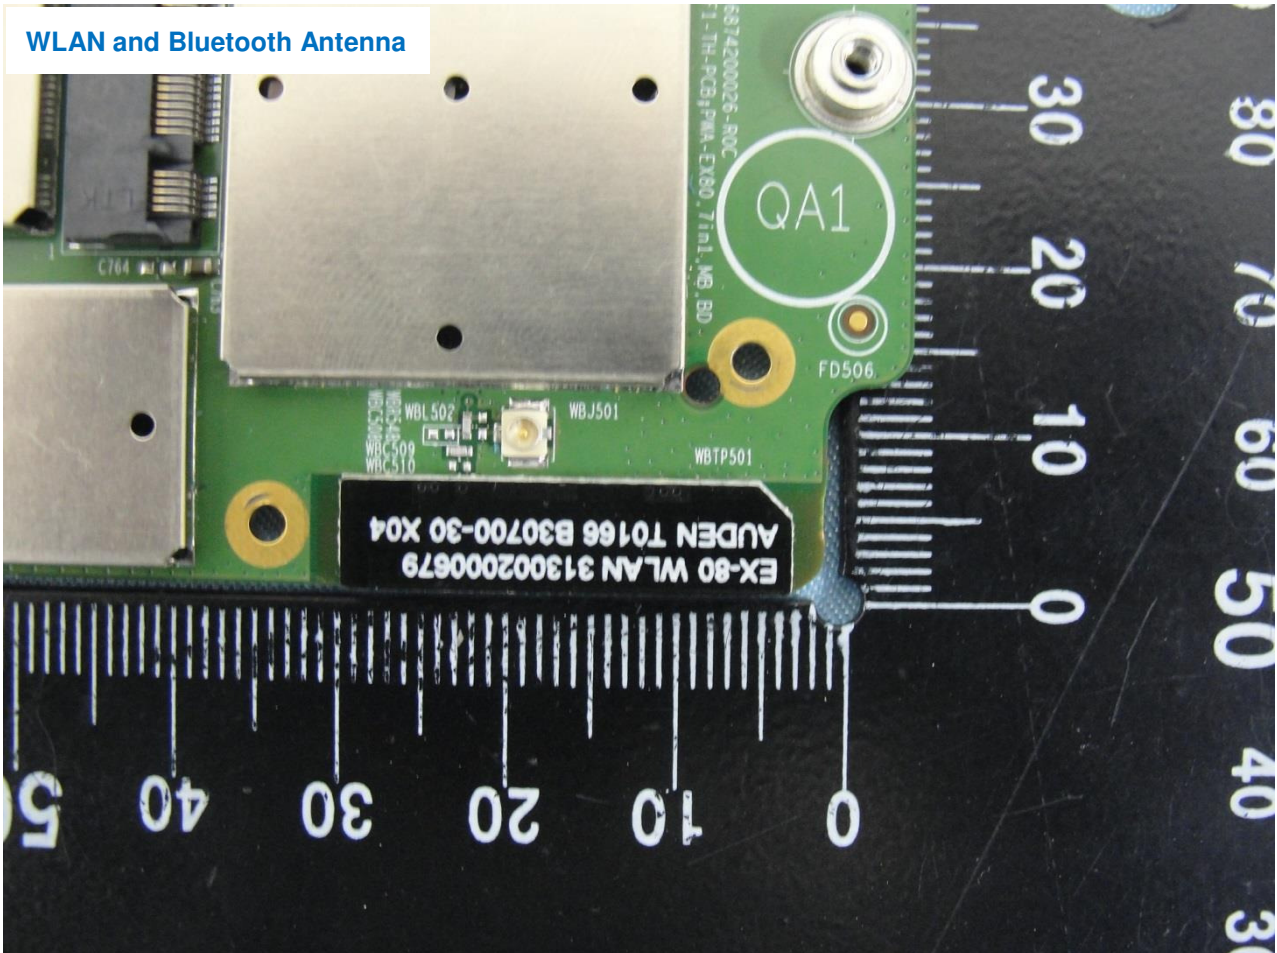

4. Internal Photograph of the Host

Host: (Brand Name: Getac / Model Name: EX80)

Host: (Brand Name: Getac / Model Name: EX80)

Host: (Brand Name: Getac / Model Name: EX80)

Host: (Brand Name: Getac / Model Name: EX80)

Host: (Brand Name: Getac / Model Name: EX80)

Host: (Brand Name: Getac / Model Name: EX80)

Host: (Brand Name: Getac / Model Name: EX80)

WLAN and Bluetooth Antenna

Host: (Brand Name: Getac / Model Name: EX80)