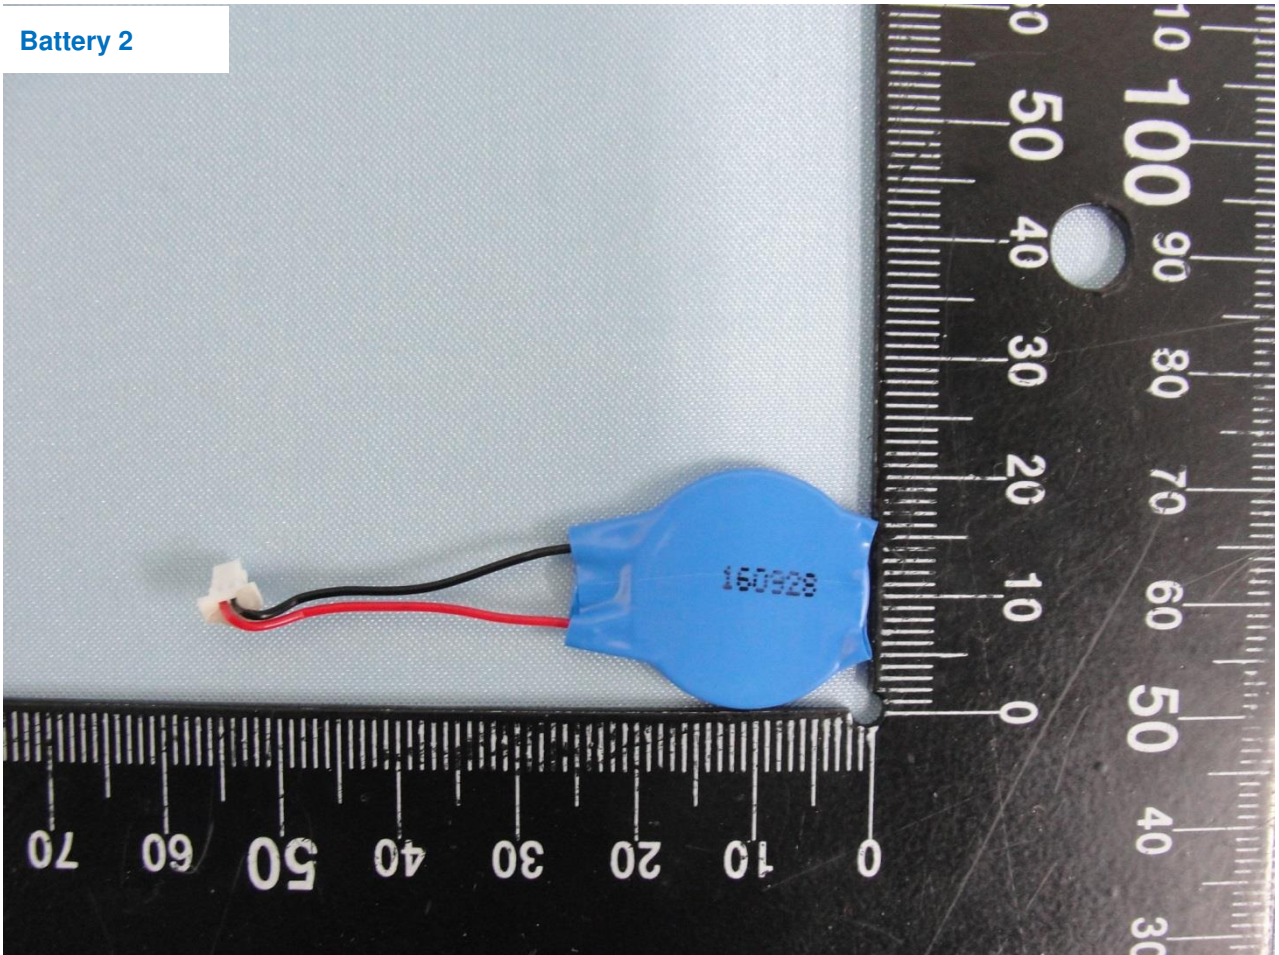

Host: (Brand Name: Getac / Model Name: EX80)

Battery 2