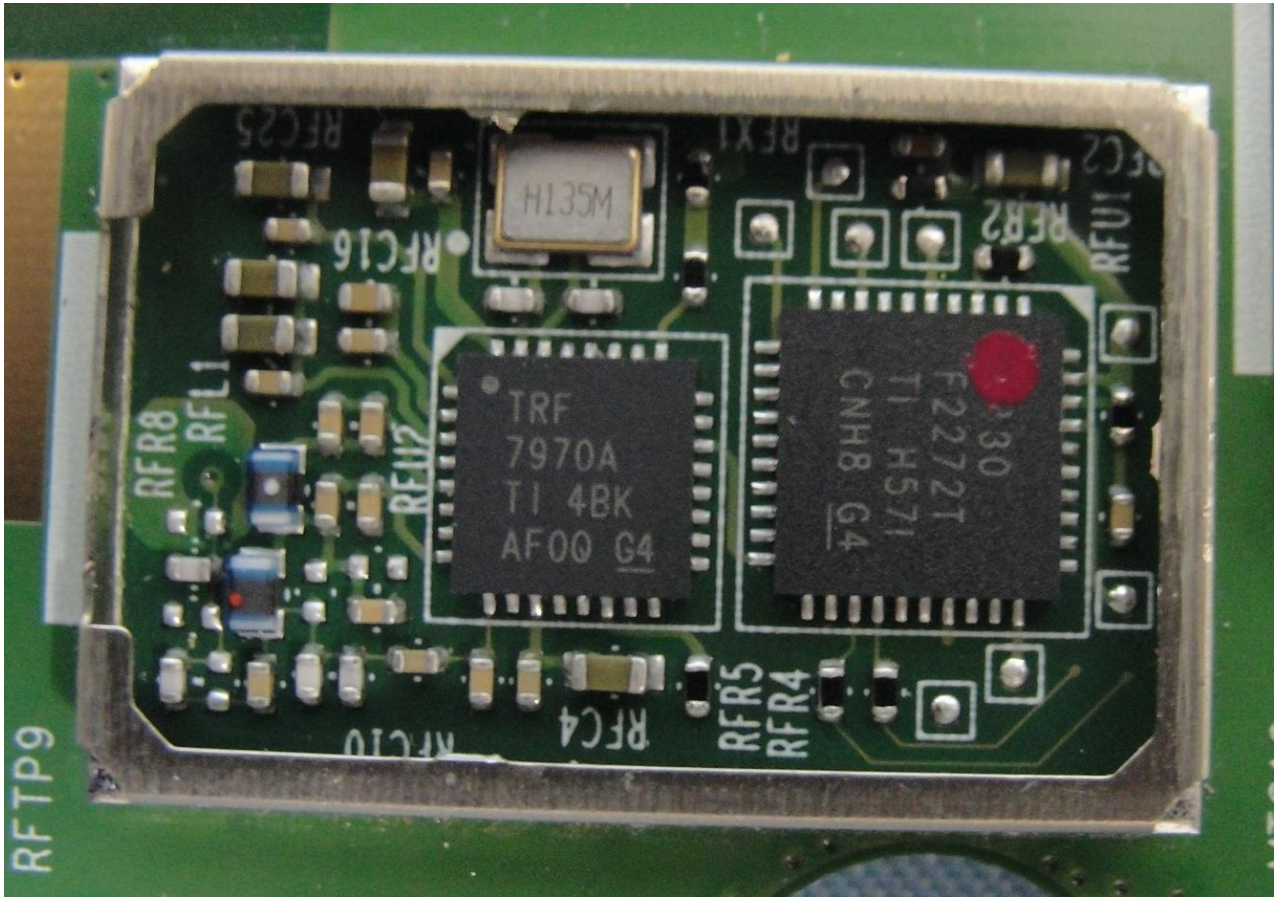

1. Photograph of the EUT

EUT: RFID module (Brand Name: Getac / Model Name: TRF7970A)

2. External Photograph of the Host

Host: (Brand Name: Getac / Model Name: EX80)

Host: (Brand Name: Getac / Model Name: EX80)

Host: (Brand Name: Getac / Model Name: EX80)

Host: (Brand Name: Getac / Model Name: EX80)

Host: (Brand Name: Getac / Model Name: EX80)

Host: (Brand Name: Getac / Model Name: EX80)

3. Photograph of Accessory for the Host

Host: (Brand Name: Getac / Model Name: EX80)

List of Accessory for Host (Tablet):

Specification of Accessory		
AC Adapter	Brand Name	APD
	Model Name	WA-24Q12R
Battery 1	Brand Name	Getac
	Model Name	BP2S2P2100S-EX
Battery 2	Brand Name	Panasonic
	Model Name	CR2016
WLAN Module	Brand Name	AMPAK
	Model Name	AP6234
GPS Module	Brand Name	Ublox
	Model Name	NEO-M8N-0-10
Cradle	Brand Name	Getac
	Model Name	EX80 Cradle
Touch Pen	Brand Name	Getac
	Model Name	NA
US Plug	Brand Name	Getac
	Model Name	NA